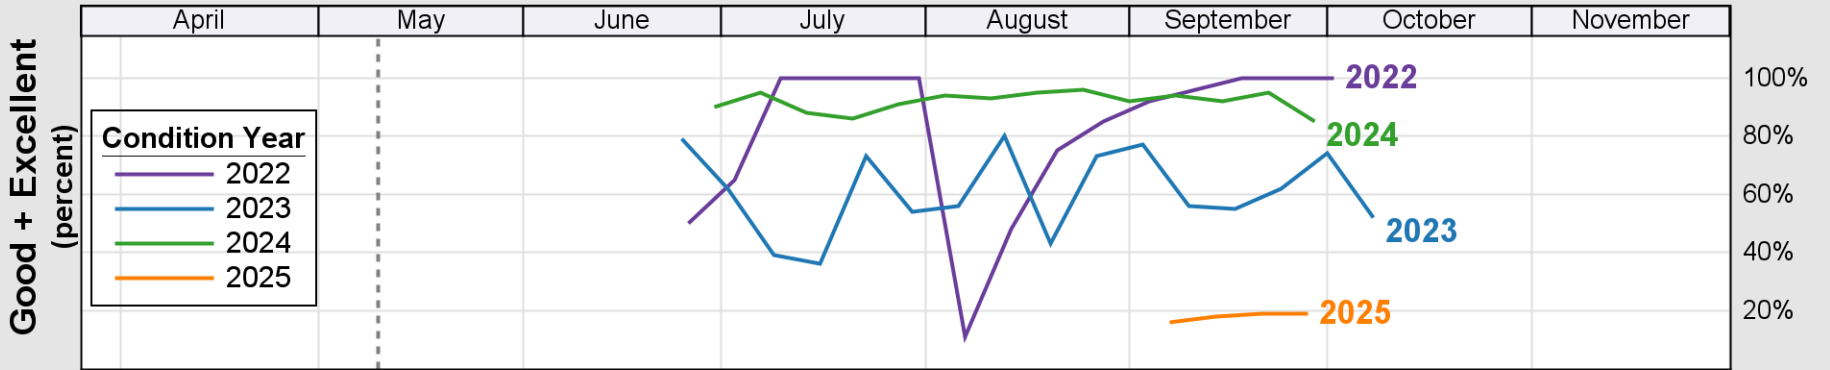

USDA

Crop Progress and Condition: Corn in Maine , 2026

NASS

Progress Year(s) — 2026 2025 2021 - 2025

Source: National Agricultural Statistics Service (NASS), Crop Progress Report

USDA

Crop Progress and Condition: Oats in Maine , 2026

NASS

Progress Year(s) ——— 2026 ····· 2025 ······ 2021 - 2025

Source: National Agricultural Statistics Service (NASS), Crop Progress Report

USDA

Crop Progress and Condition: Pasture and Range in Maine , 2026