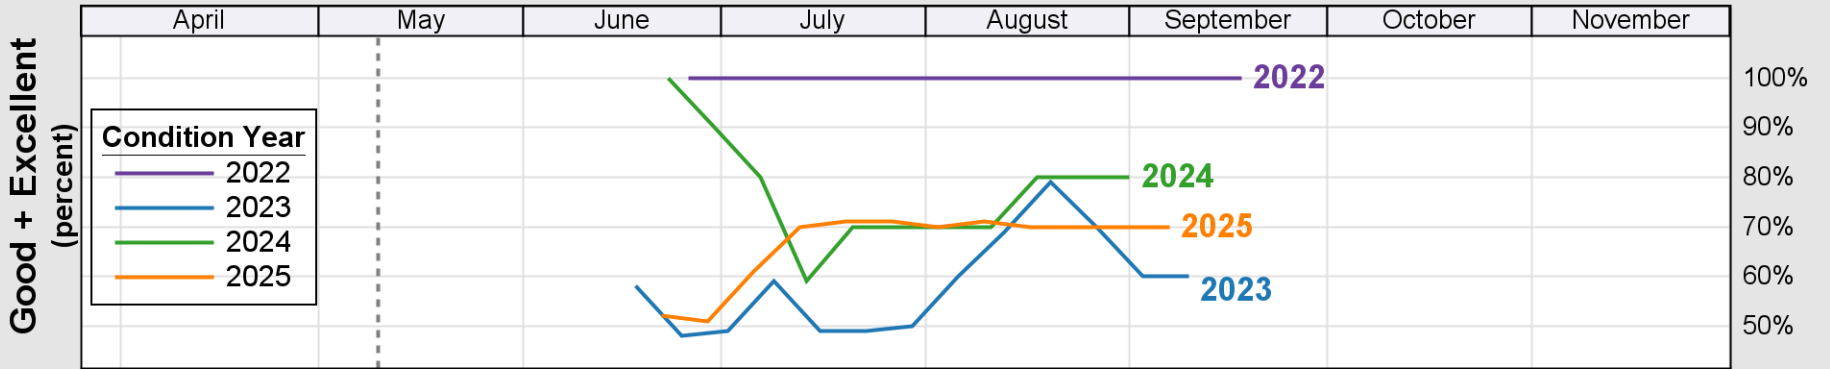

USDA

Crop Progress and Condition: Corn in Maine , 2026

NASS

Progress Year(s) — 2026 2025 2021 - 2025

Source: National Agricultural Statistics Service (NASS), Crop Progress Report

USDA

Crop Progress and Condition: Oats in Maine , 2026

NASS

Progress Year(s) ——— 2026 ····· 2025 ······ 2021 - 2025

Source: National Agricultural Statistics Service (NASS), Crop Progress Report

USDA

Crop Progress and Condition: Pasture and Range in Maine , 2026