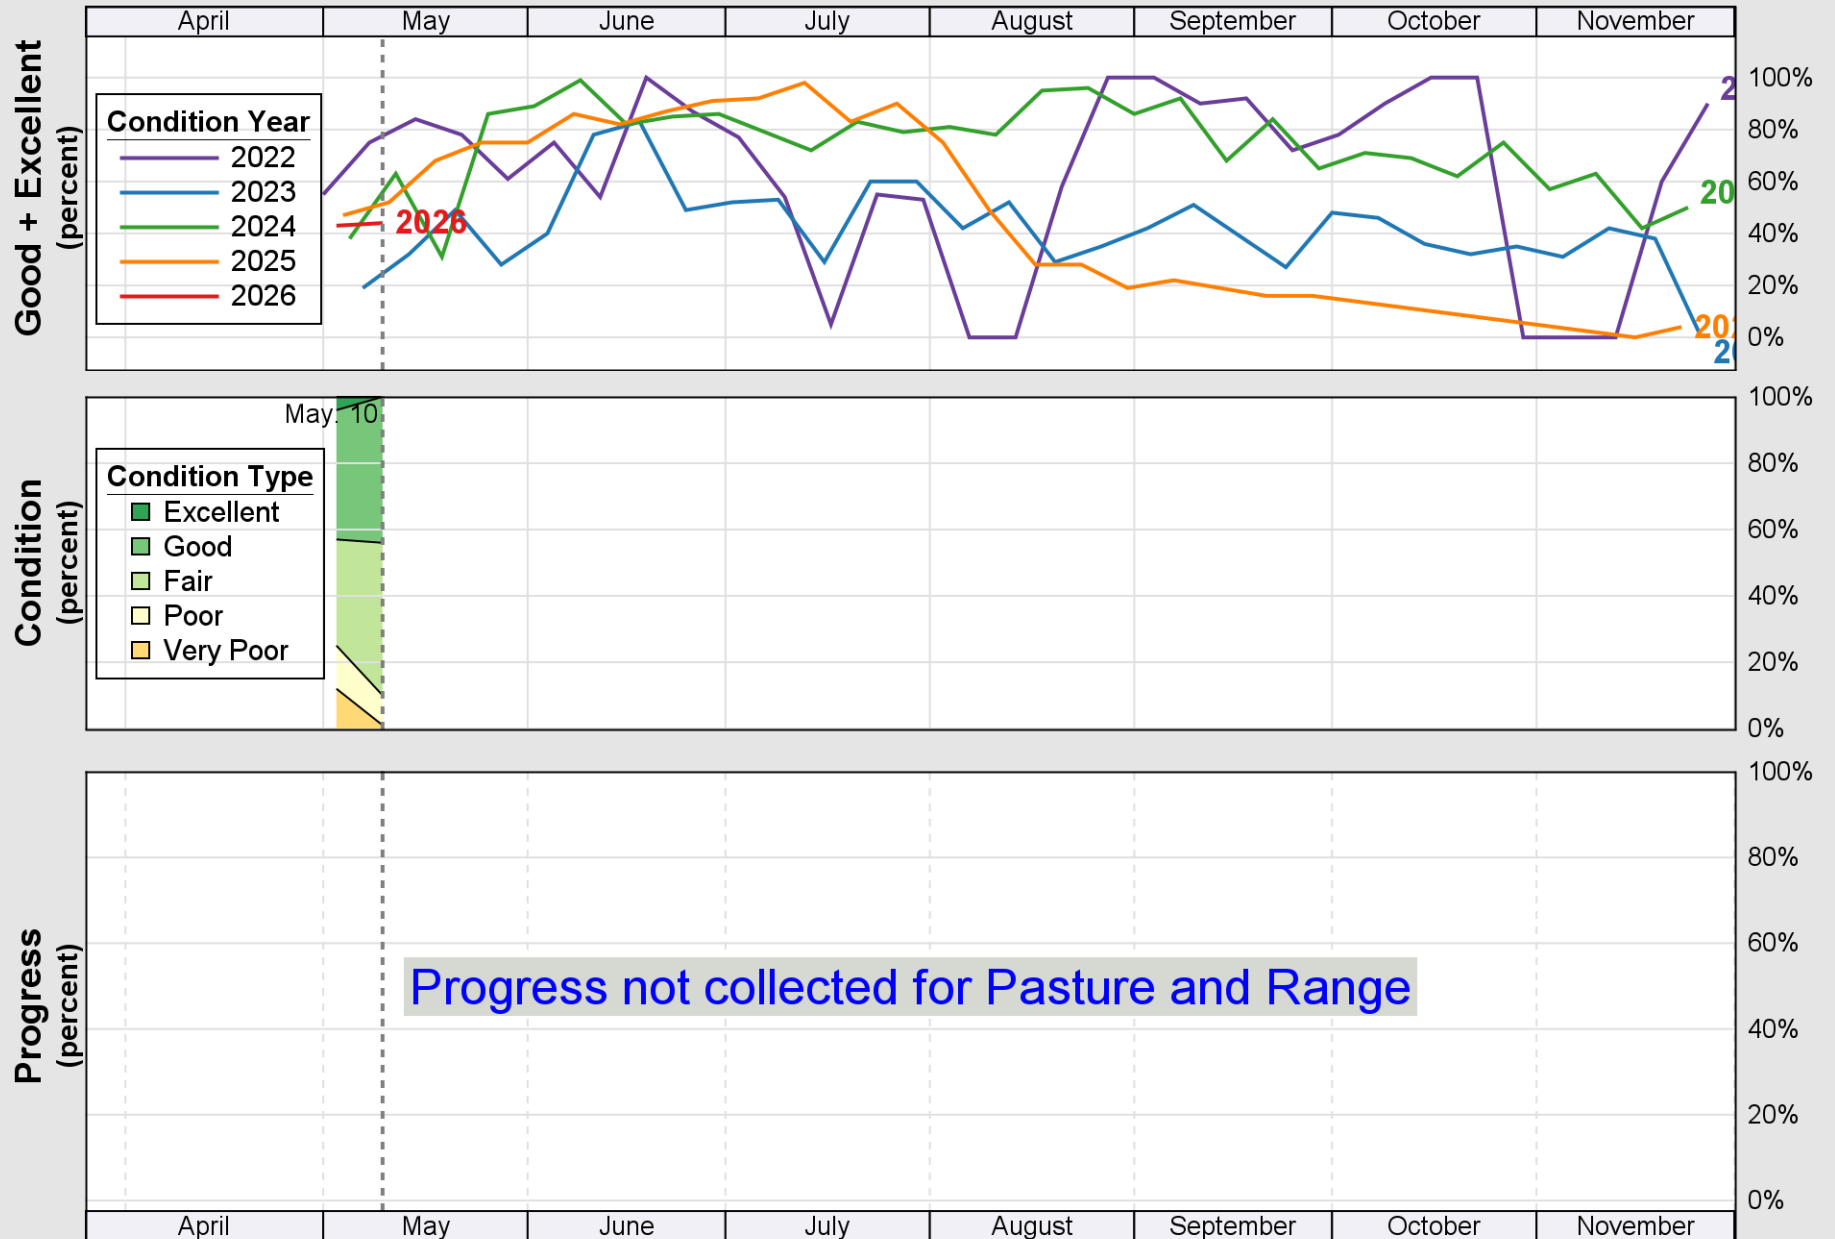

USDA

Crop Progress and Condition: Corn in Maine , 2026

NASS

Progress Year(s) — 2026 2025 2021 - 2025

Source: National Agricultural Statistics Service (NASS), Crop Progress Report

USDA

Crop Progress and Condition: Oats in Maine , 2026

NASS

Progress Year(s) ——— 2026 ····· 2025 ······ 2021 - 2025

Source: National Agricultural Statistics Service (NASS), Crop Progress Report

USDA

Crop Progress and Condition: Pasture and Range in Maine , 2026

NASS

Source: National Agricultural Statistics Service (NASS), Crop Progress Report