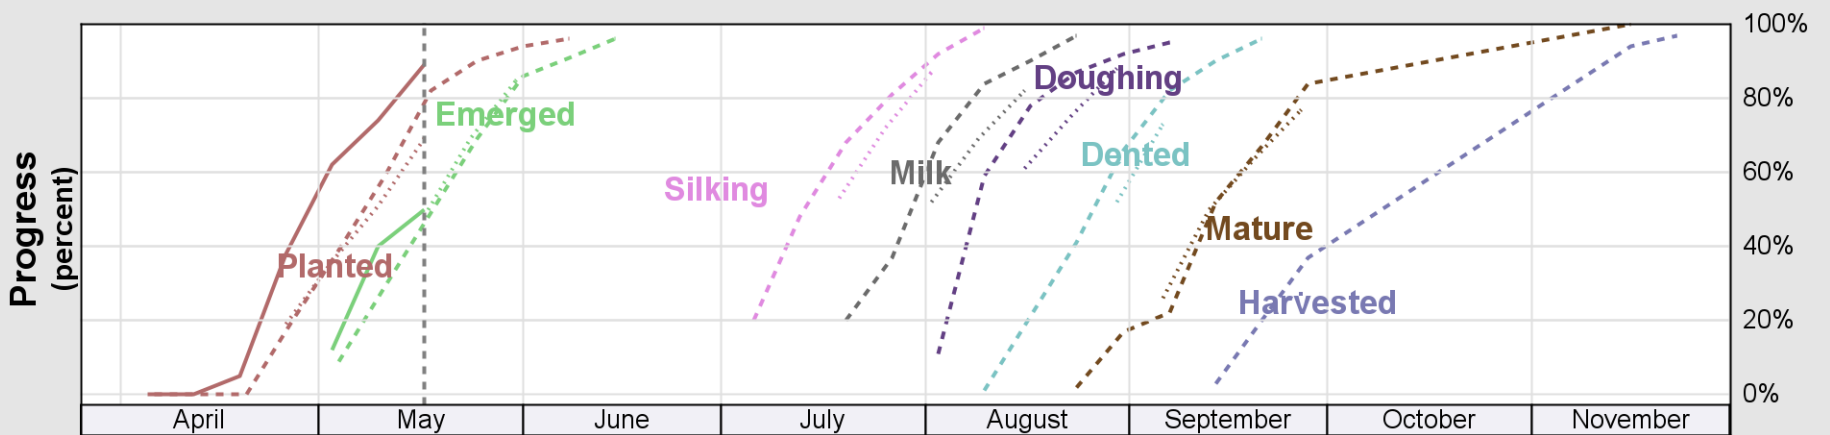

USDA

Crop Progress and Condition: Corn in Maryland , 2026

NASS

Progress Year(s) ——— 2026 2025 2021 - 2025

Source: National Agricultural Statistics Service (NASS), Crop Progress Report

USDA

Crop Progress and Condition: Pasture and Range in Maryland, 2026

NASS

Source: National Agricultural Statistics Service (NASS), Crop Progress Report

Source: National Agricultural Statistics Service (NASS), Crop Progress Report

USDA

Crop Progress and Condition: Winter Wheat in Maryland , 2026