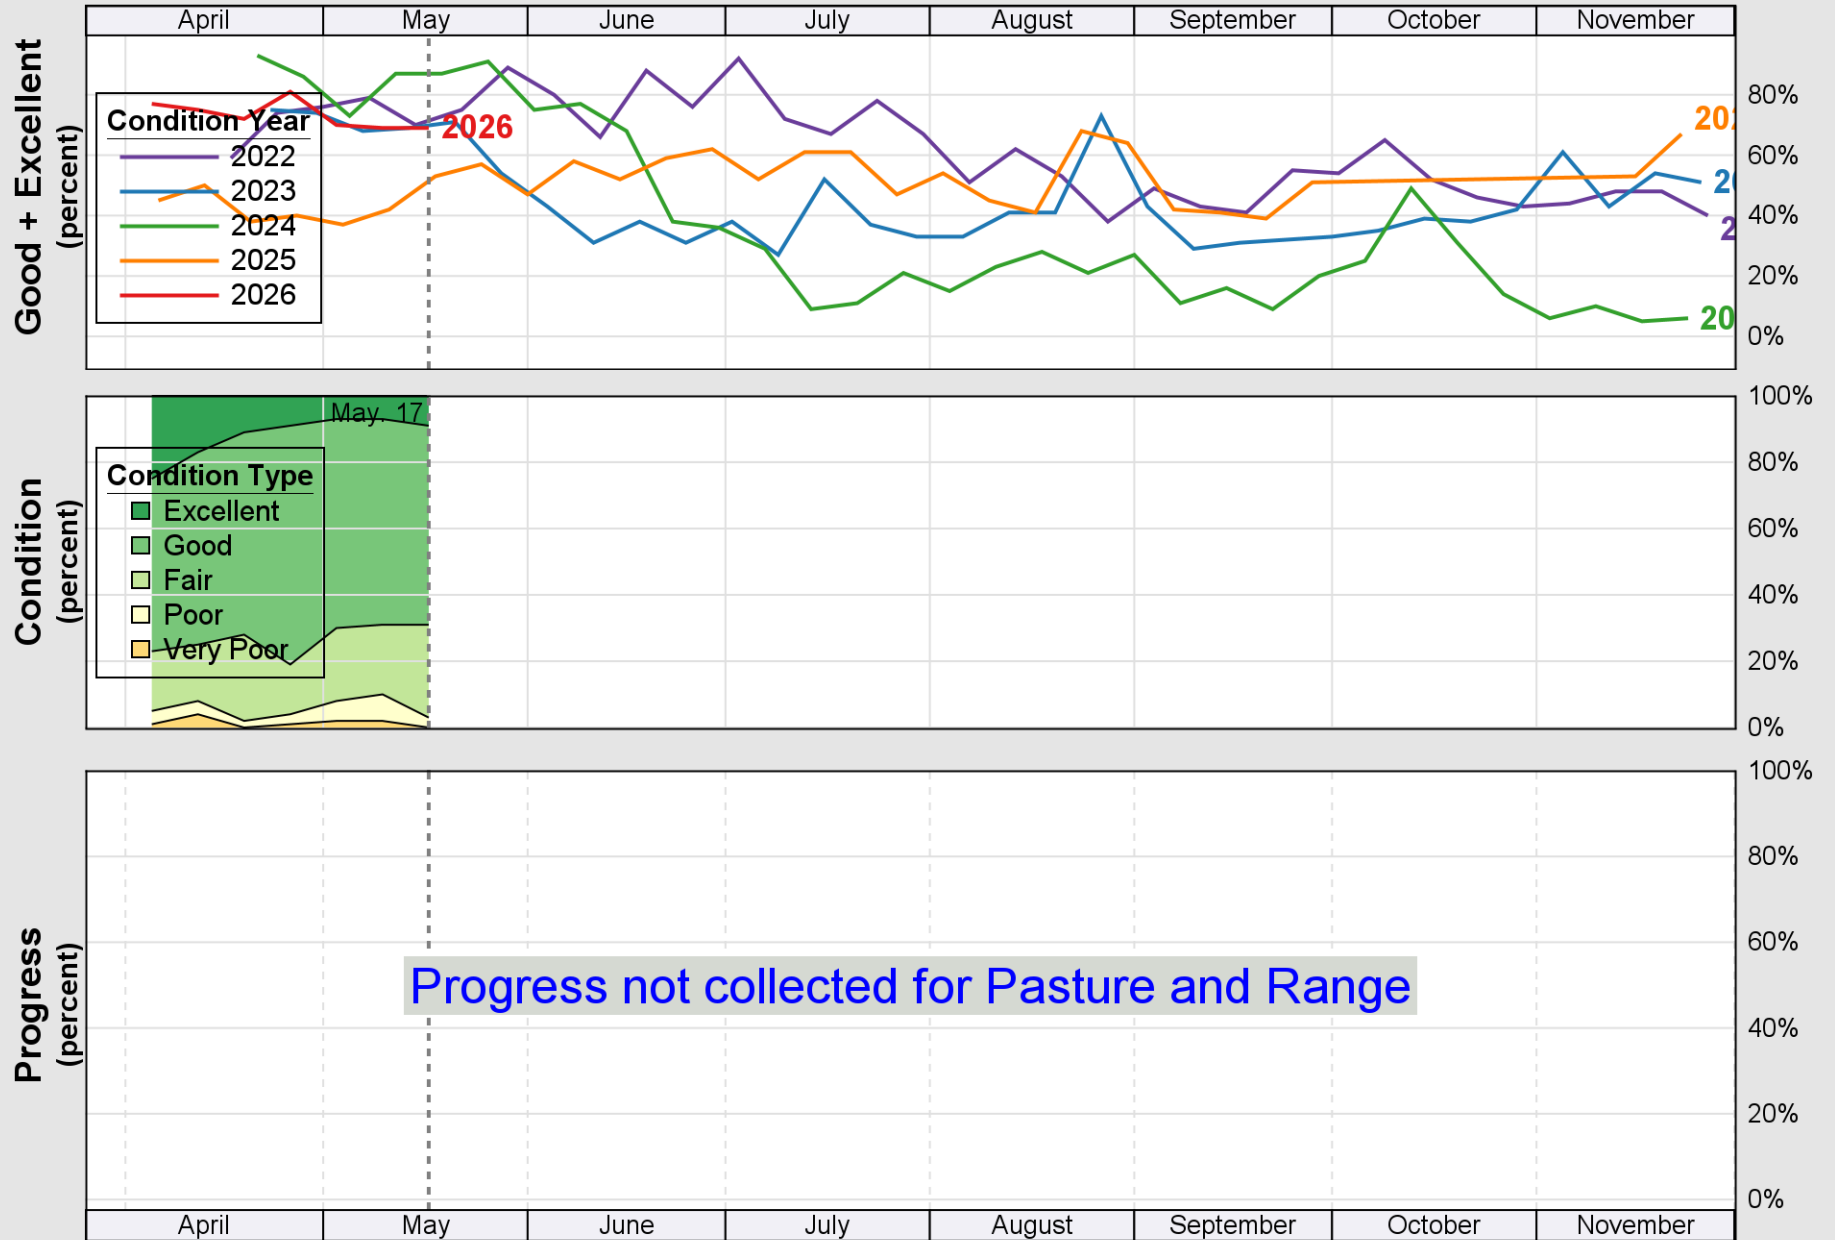

USDA

Crop Progress and Condition: Corn in Maryland , 2026

NASS

Progress Year(s) ——— 2026 2025 2021 - 2025

Source: National Agricultural Statistics Service (NASS), Crop Progress Report

USDA

Crop Progress and Condition: Pasture and Range in Maryland, 2026

NASS

Source: National Agricultural Statistics Service (NASS), Crop Progress Report

Source: National Agricultural Statistics Service (NASS), Crop Progress Report

USDA

Crop Progress and Condition: Winter Wheat in Maryland , 2026

NASS

Source: National Agricultural Statistics Service (NASS), Crop Progress Report