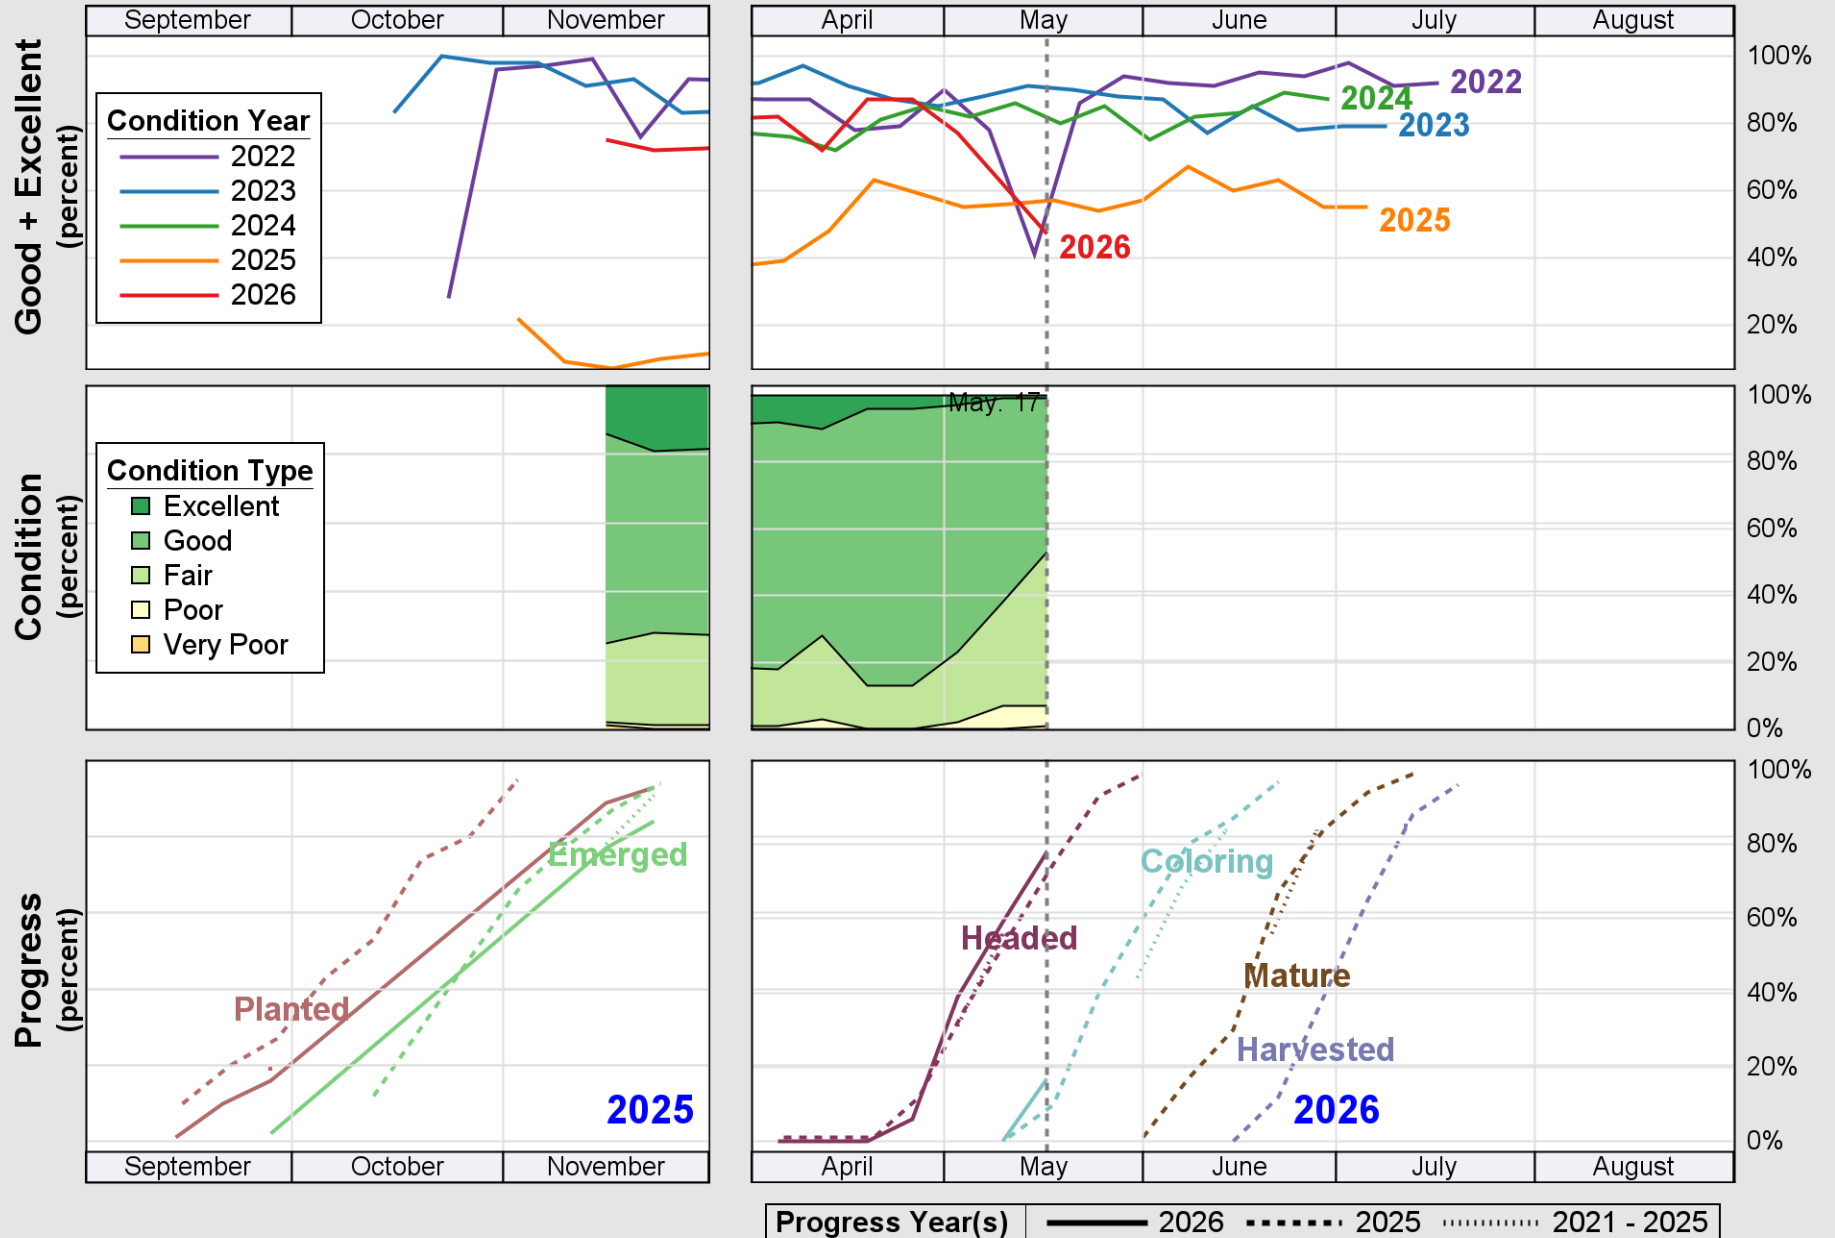

USDA

Crop Progress and Condition: Corn in Maryland , 2026

NASS

Progress Year(s) ——— 2026 2025 2021 - 2025

Source: National Agricultural Statistics Service (NASS), Crop Progress Report

USDA

Crop Progress and Condition: Pasture and Range in Maryland, 2026

NASS

Source: National Agricultural Statistics Service (NASS), Crop Progress Report

Source: National Agricultural Statistics Service (NASS), Crop Progress Report

USDA

Crop Progress and Condition: Winter Wheat in Maryland , 2026

NASS

Source: National Agricultural Statistics Service (NASS), Crop Progress Report