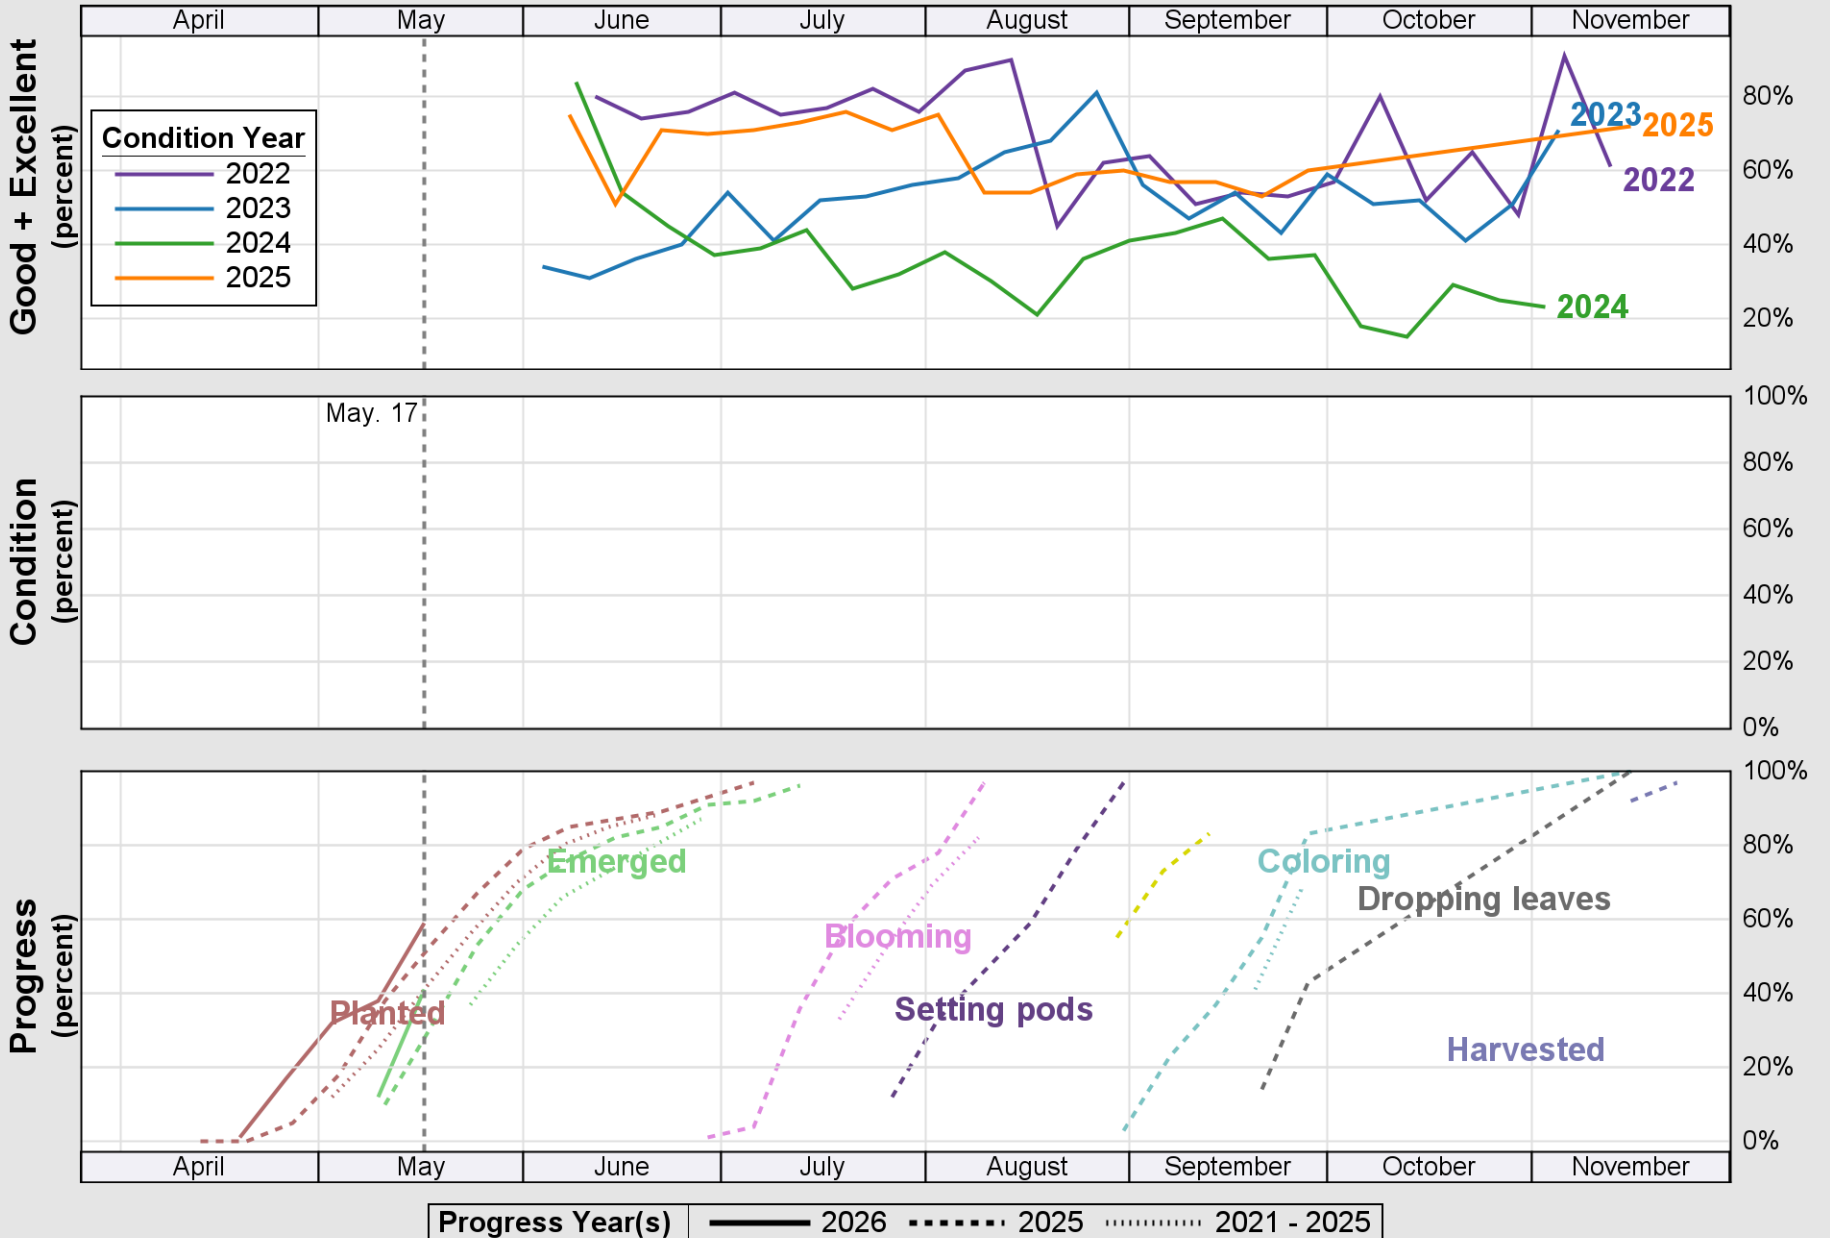

USDA

Crop Progress and Condition: Corn in Maryland , 2026

NASS

Progress Year(s) ——— 2026 2025 2021 - 2025

Source: National Agricultural Statistics Service (NASS), Crop Progress Report

USDA

Crop Progress and Condition: Pasture and Range in Maryland, 2026

NASS

Source: National Agricultural Statistics Service (NASS), Crop Progress Report

Source: National Agricultural Statistics Service (NASS), Crop Progress Report

USDA

Crop Progress and Condition: Winter Wheat in Maryland , 2026

NASS

Source: National Agricultural Statistics Service (NASS), Crop Progress Report