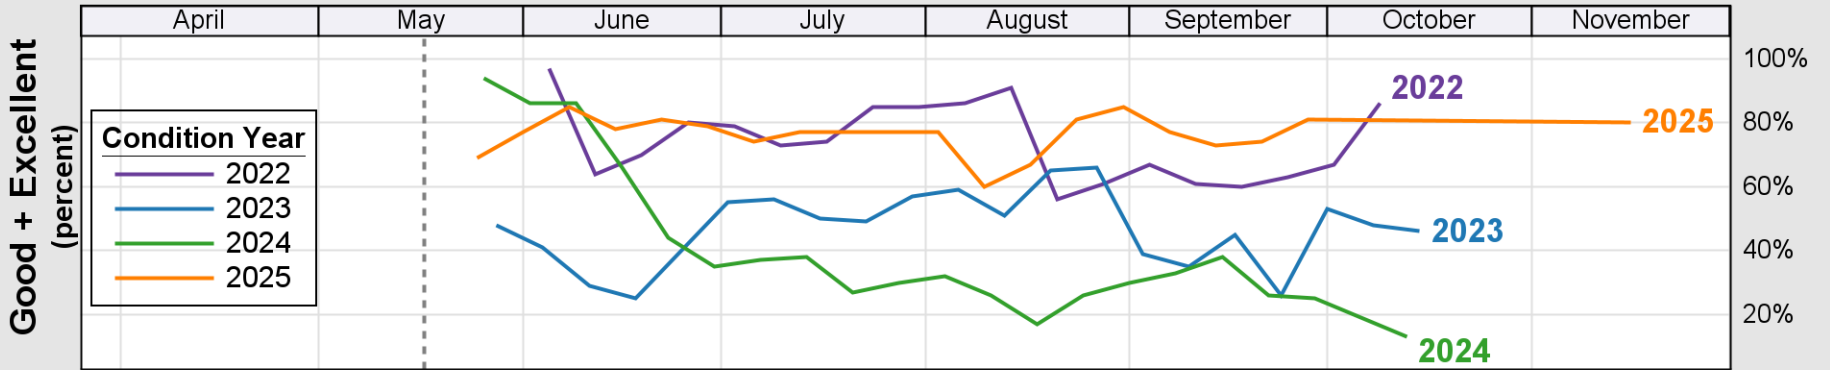

USDA

Crop Progress and Condition: Corn in Maryland , 2026

NASS

Progress Year(s) ——— 2026 2025 2021 - 2025

Source: National Agricultural Statistics Service (NASS), Crop Progress Report

USDA

Crop Progress and Condition: Pasture and Range in Maryland, 2026

NASS

Source: National Agricultural Statistics Service (NASS), Crop Progress Report

Source: National Agricultural Statistics Service (NASS), Crop Progress Report

USDA

Crop Progress and Condition: Winter Wheat in Maryland , 2026