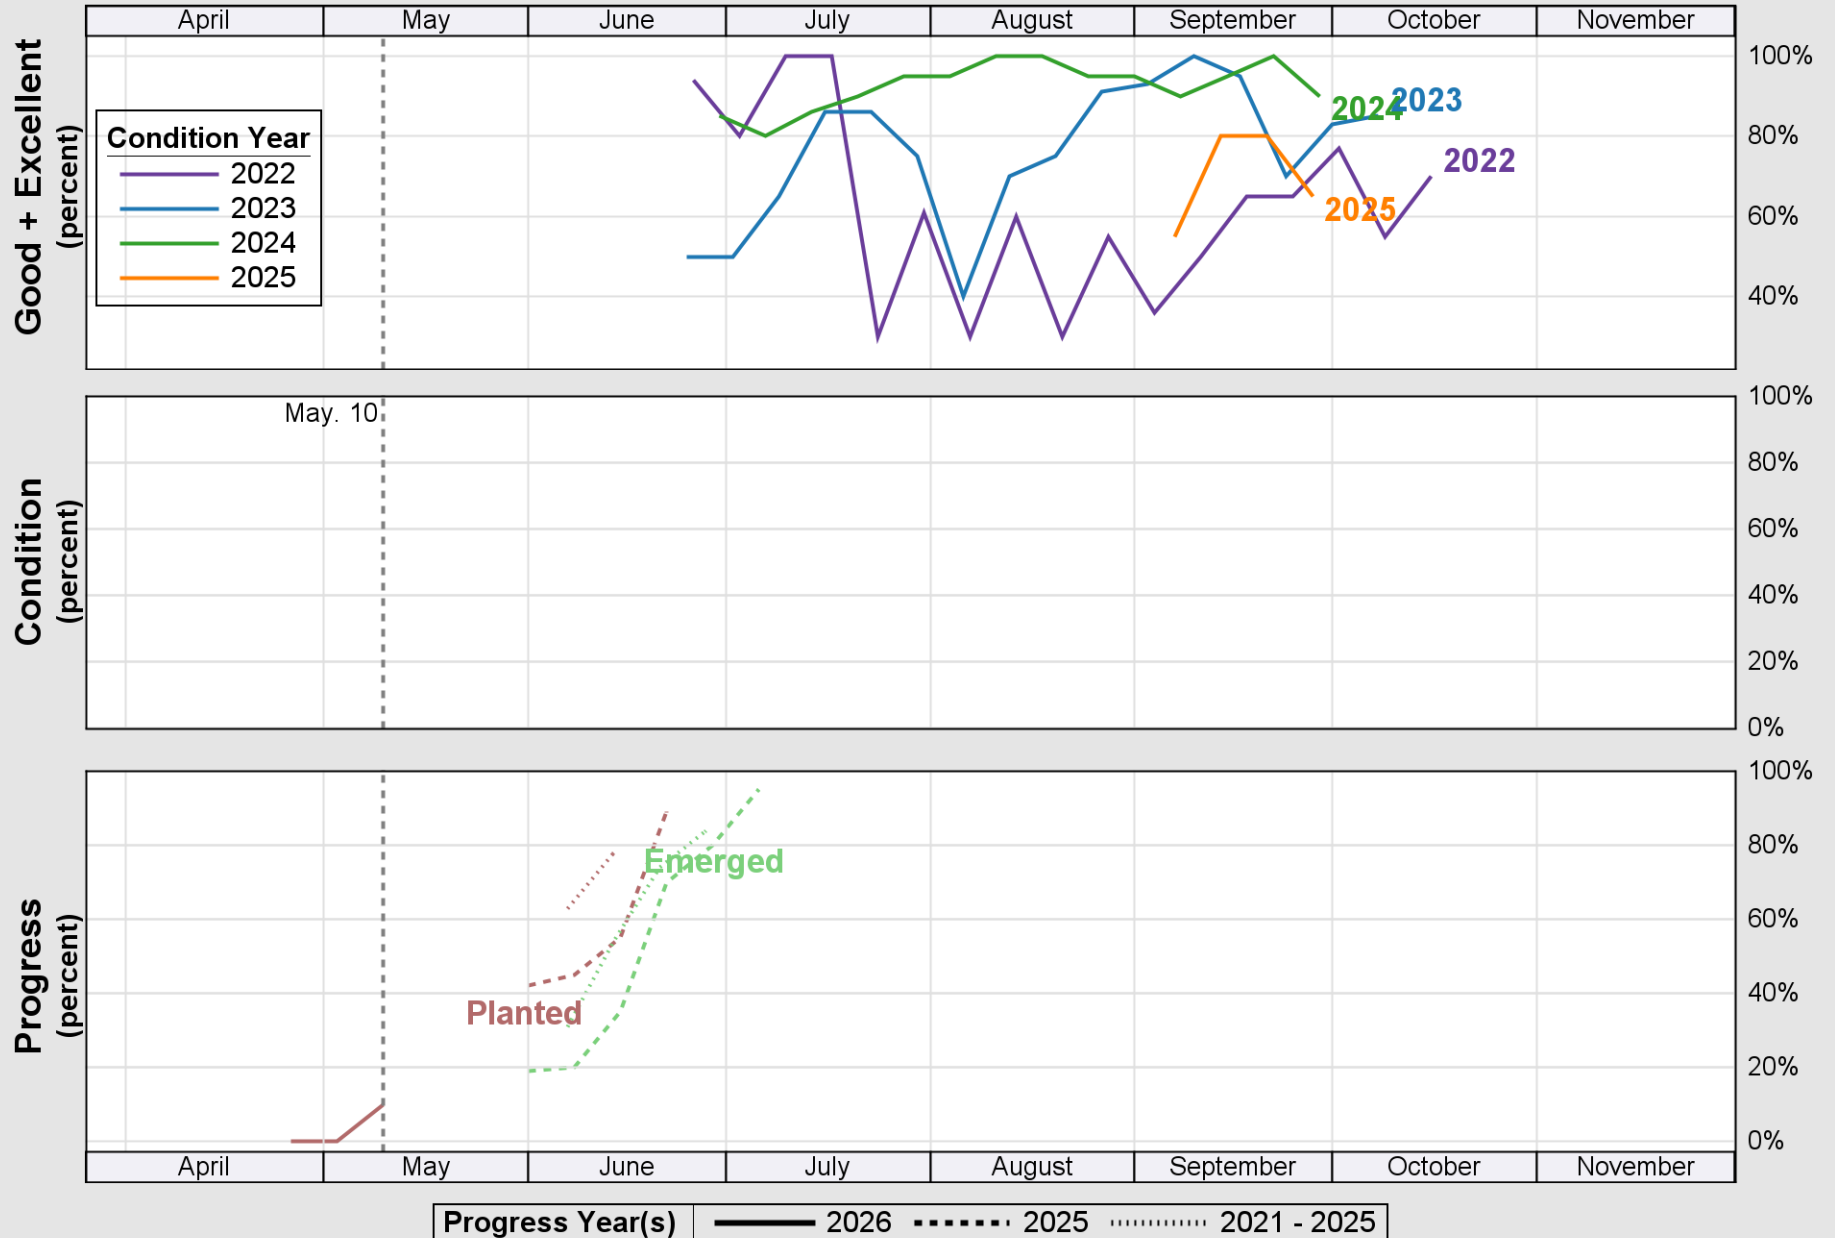

USDA

Crop Progress and Condition: Corn in Massachusetts , 2026

NASS

Source: National Agricultural Statistics Service (NASS), Crop Progress Report

USDA Crop Progress and Condition: Pasture and Range in Massachusetts , 2026 NASS

Source: National Agricultural Statistics Service (NASS), Crop Progress Report