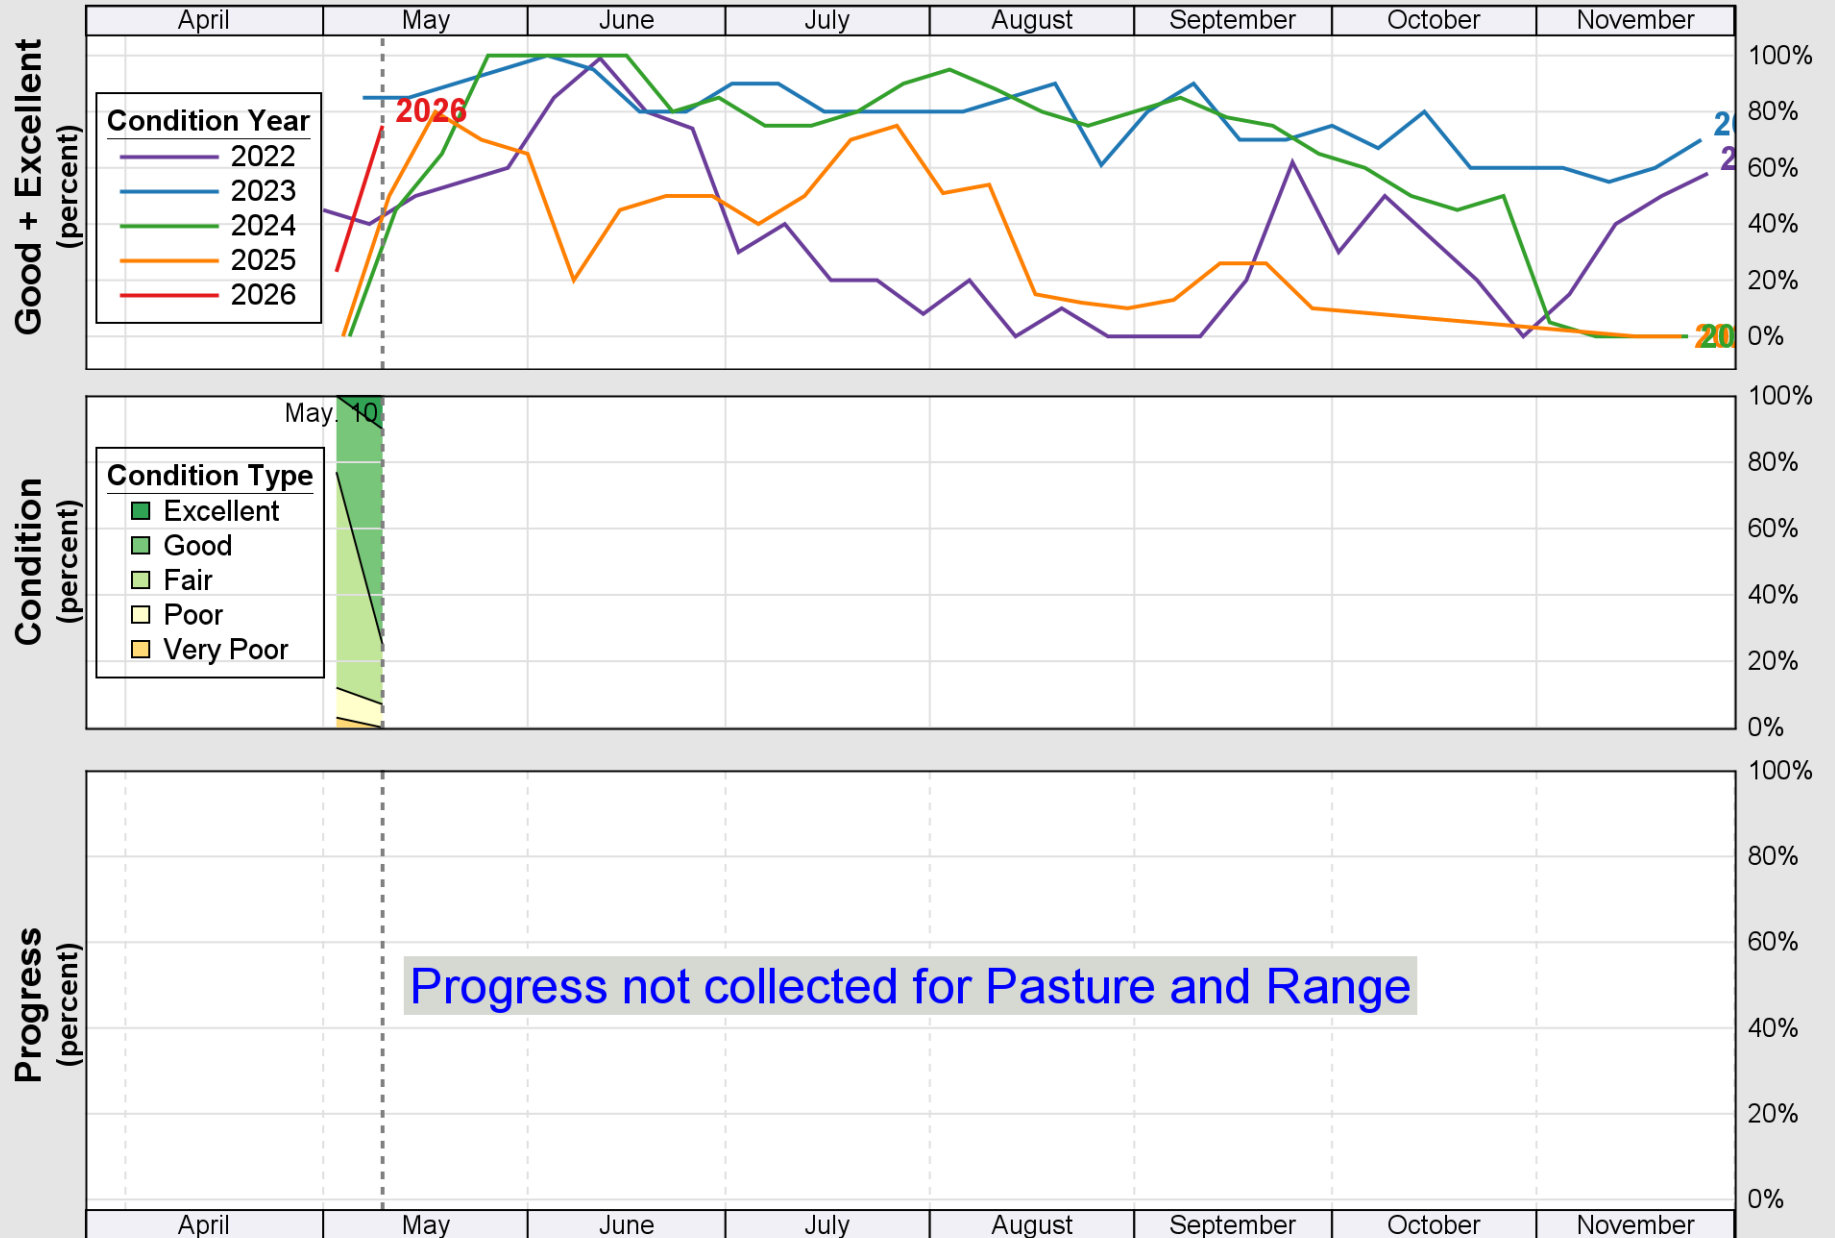

USDA

Crop Progress and Condition: Corn in Massachusetts , 2026

NASS

Source: National Agricultural Statistics Service (NASS), Crop Progress Report

USDA Crop Progress and Condition: Pasture and Range in Massachusetts , 2026 NASS

Source: National Agricultural Statistics Service (NASS), Crop Progress Report