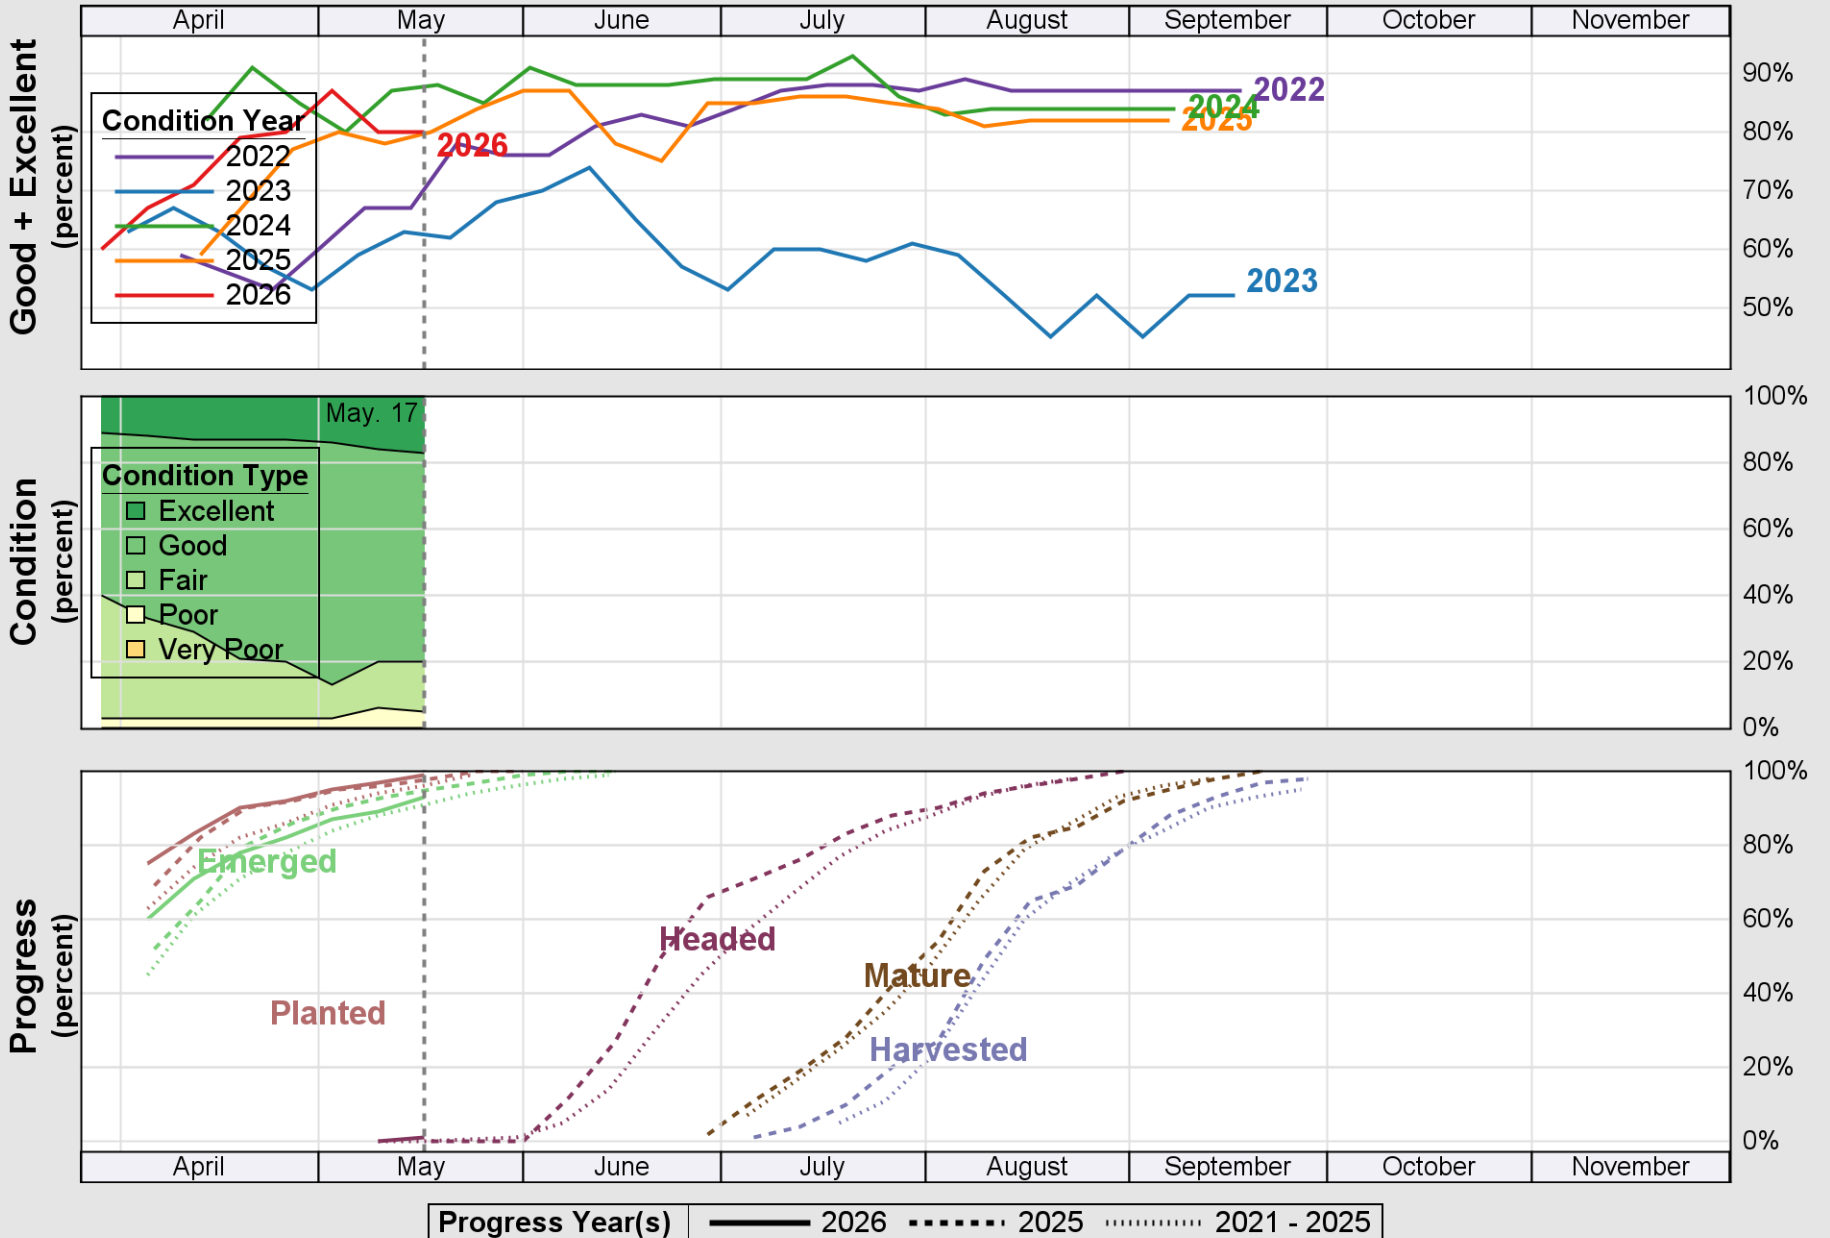

Crop Progress and Condition: Cotton in Louisiana, 2026

NASS

Source: National Agricultural Statistics Service (NASS), Crop Progress Report

USDA

Crop Progress and Condition: Pasture and Range in Louisiana , 2026

NASS

Source: National Agricultural Statistics Service (NASS), Crop Progress Report

USDA

Crop Progress and Condition: Rice in Louisiana , 2026

NASS

Source: National Agricultural Statistics Service (NASS), Crop Progress Report

USDA

Crop Progress and Condition: Soybeans in Louisiana , 2026

NASS

Source: National Agricultural Statistics Service (NASS), Crop Progress Report

USDA

Crop Progress and Condition: Winter Wheat in Louisiana , 2026