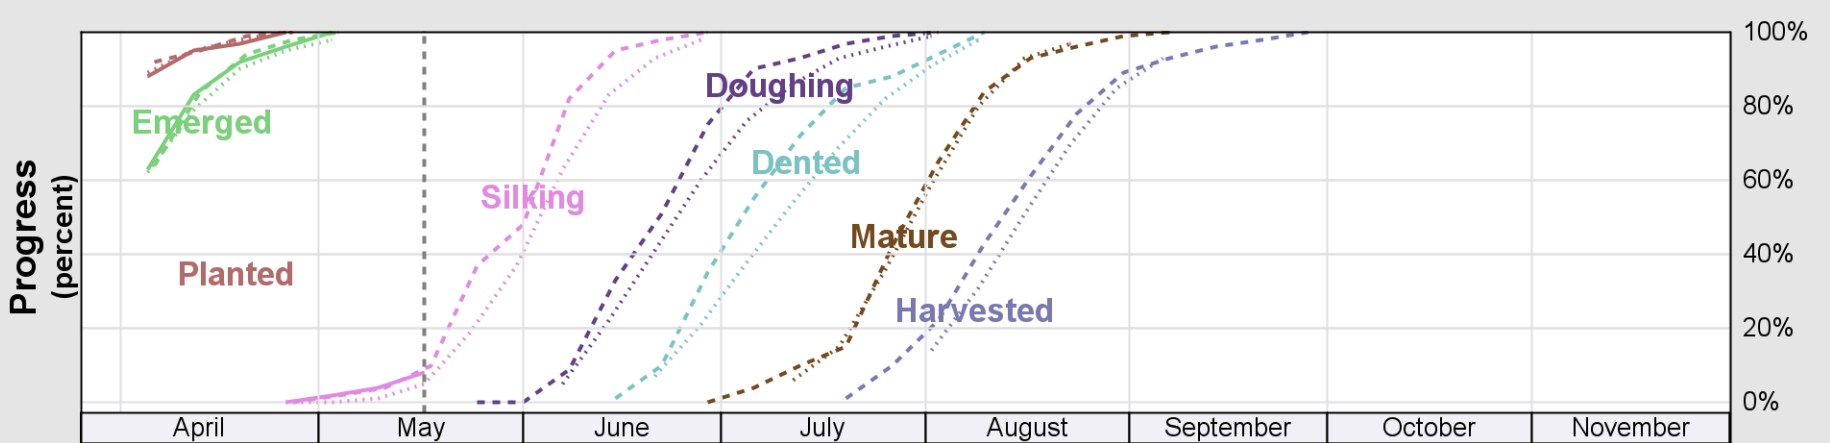

USDA

Crop Progress and Condition: Corn in Louisiana , 2026

NASS

Progress Year(s) ——— 2026 ······ 2025 ········· 2021 - 2025

Source: National Agricultural Statistics Service (NASS), Crop Progress Report

USDA