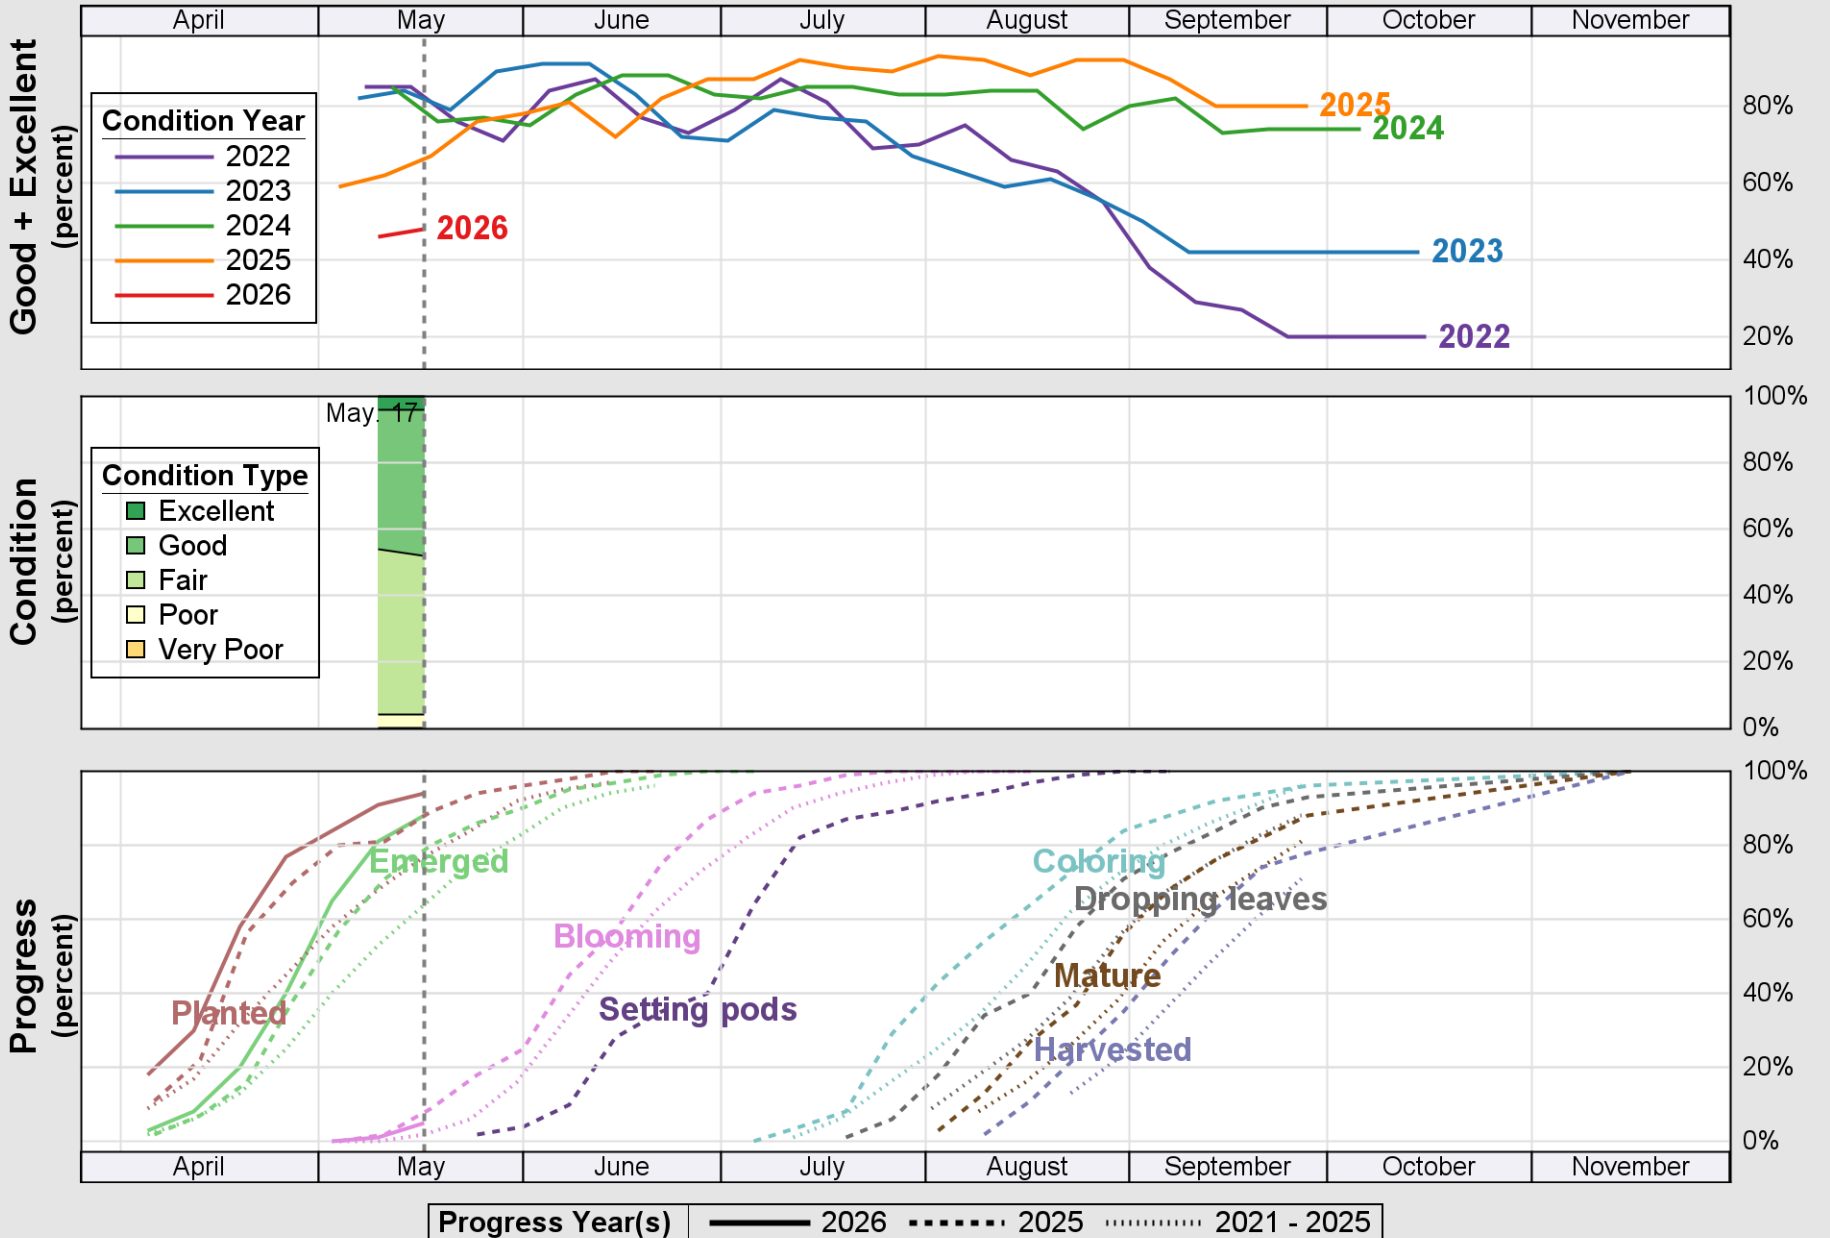

Crop Progress and Condition: Cotton in Louisiana, 2026

NASS

Source: National Agricultural Statistics Service (NASS), Crop Progress Report

USDA

Crop Progress and Condition: Pasture and Range in Louisiana , 2026

NASS

Source: National Agricultural Statistics Service (NASS), Crop Progress Report

USDA

Crop Progress and Condition: Rice in Louisiana , 2026

NASS

Source: National Agricultural Statistics Service (NASS), Crop Progress Report

USDA

Crop Progress and Condition: Soybeans in Louisiana , 2026

NASS

Source: National Agricultural Statistics Service (NASS), Crop Progress Report

USDA

Crop Progress and Condition: Winter Wheat in Louisiana , 2026