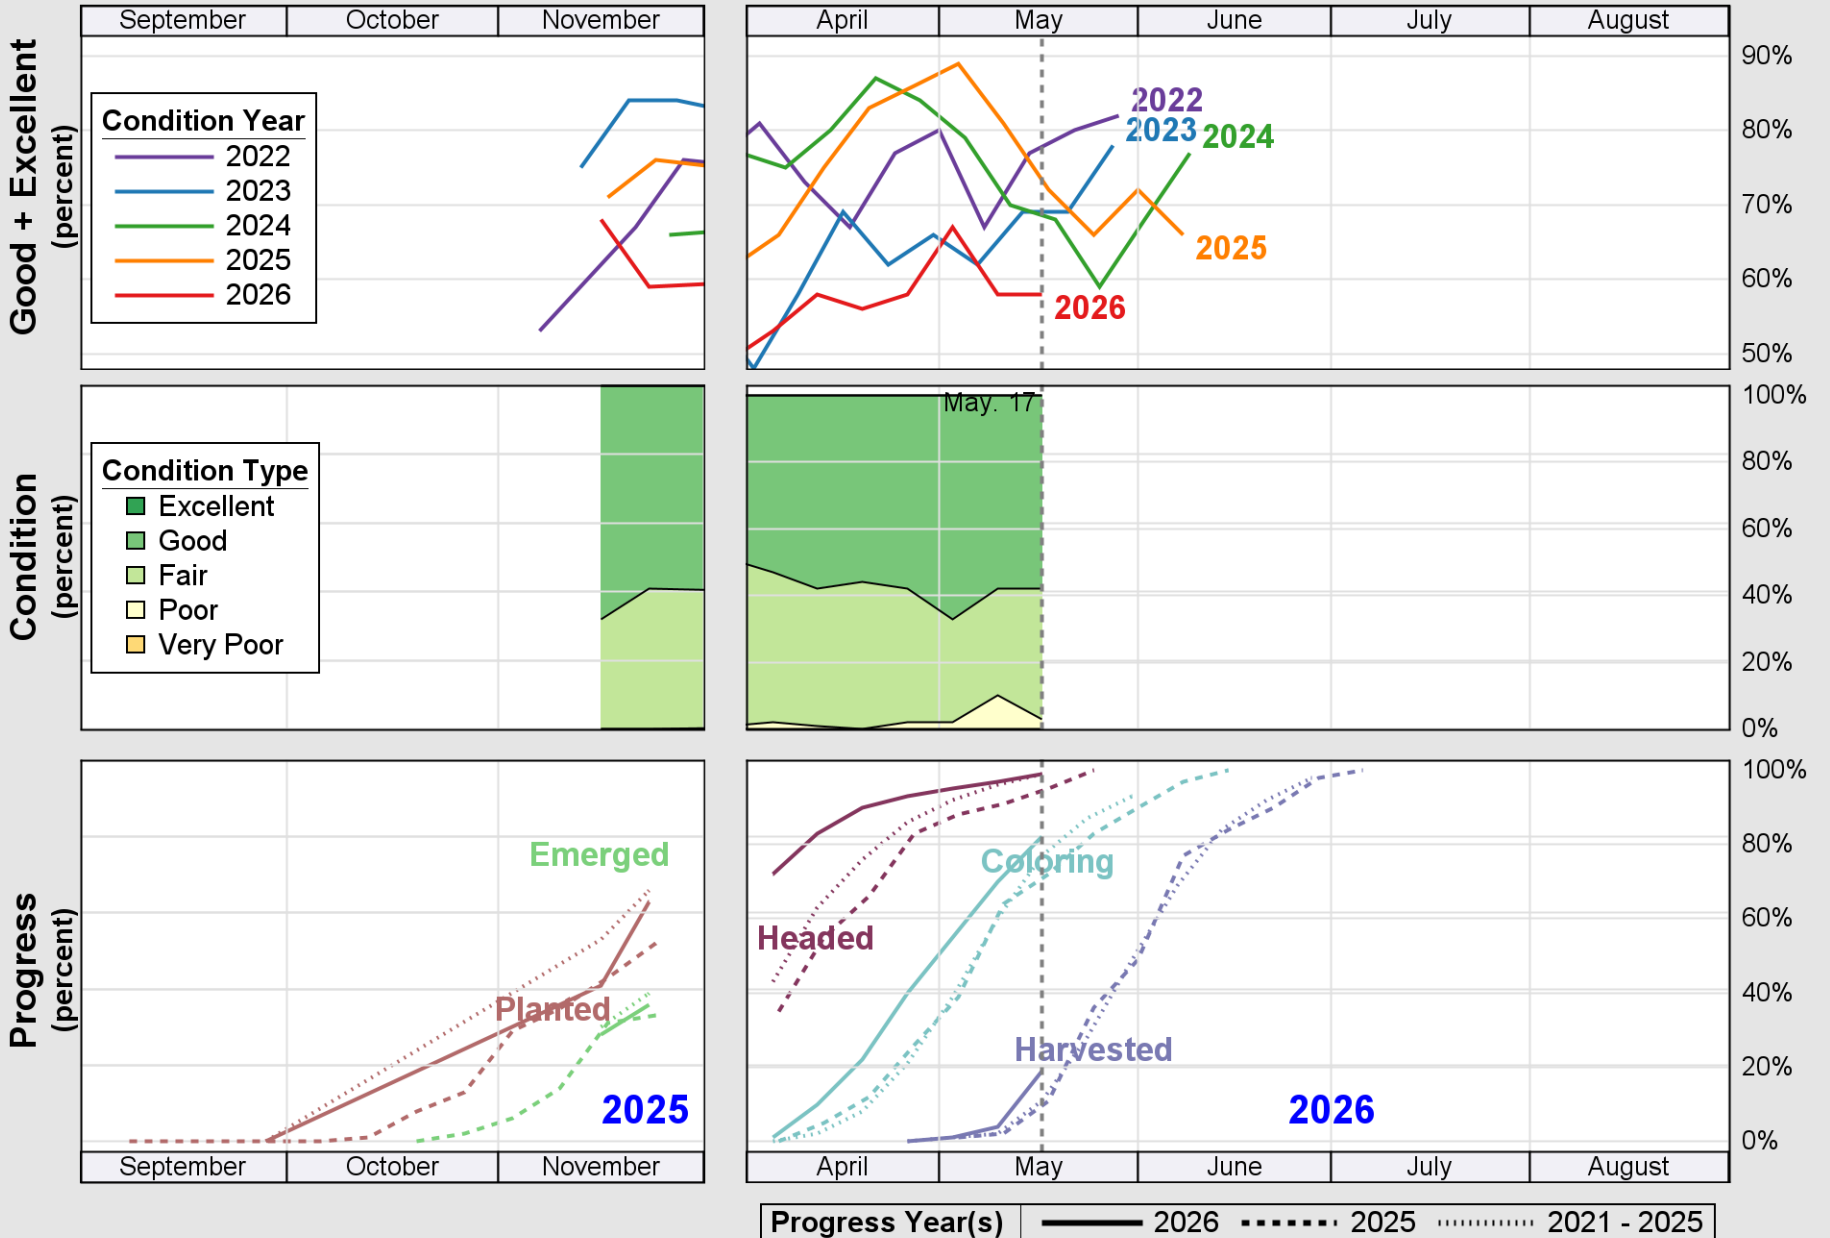

NASS

Source: National Agricultural Statistics Service (NASS), Crop Progress Report

USDA

Crop Progress and Condition: Rice in Louisiana , 2026

NASS

Source: National Agricultural Statistics Service (NASS), Crop Progress Report

USDA

Crop Progress and Condition: Soybeans in Louisiana , 2026

NASS

Source: National Agricultural Statistics Service (NASS), Crop Progress Report

USDA

Crop Progress and Condition: Winter Wheat in Louisiana , 2026

NASS

Source: National Agricultural Statistics Service (NASS), Crop Progress Report