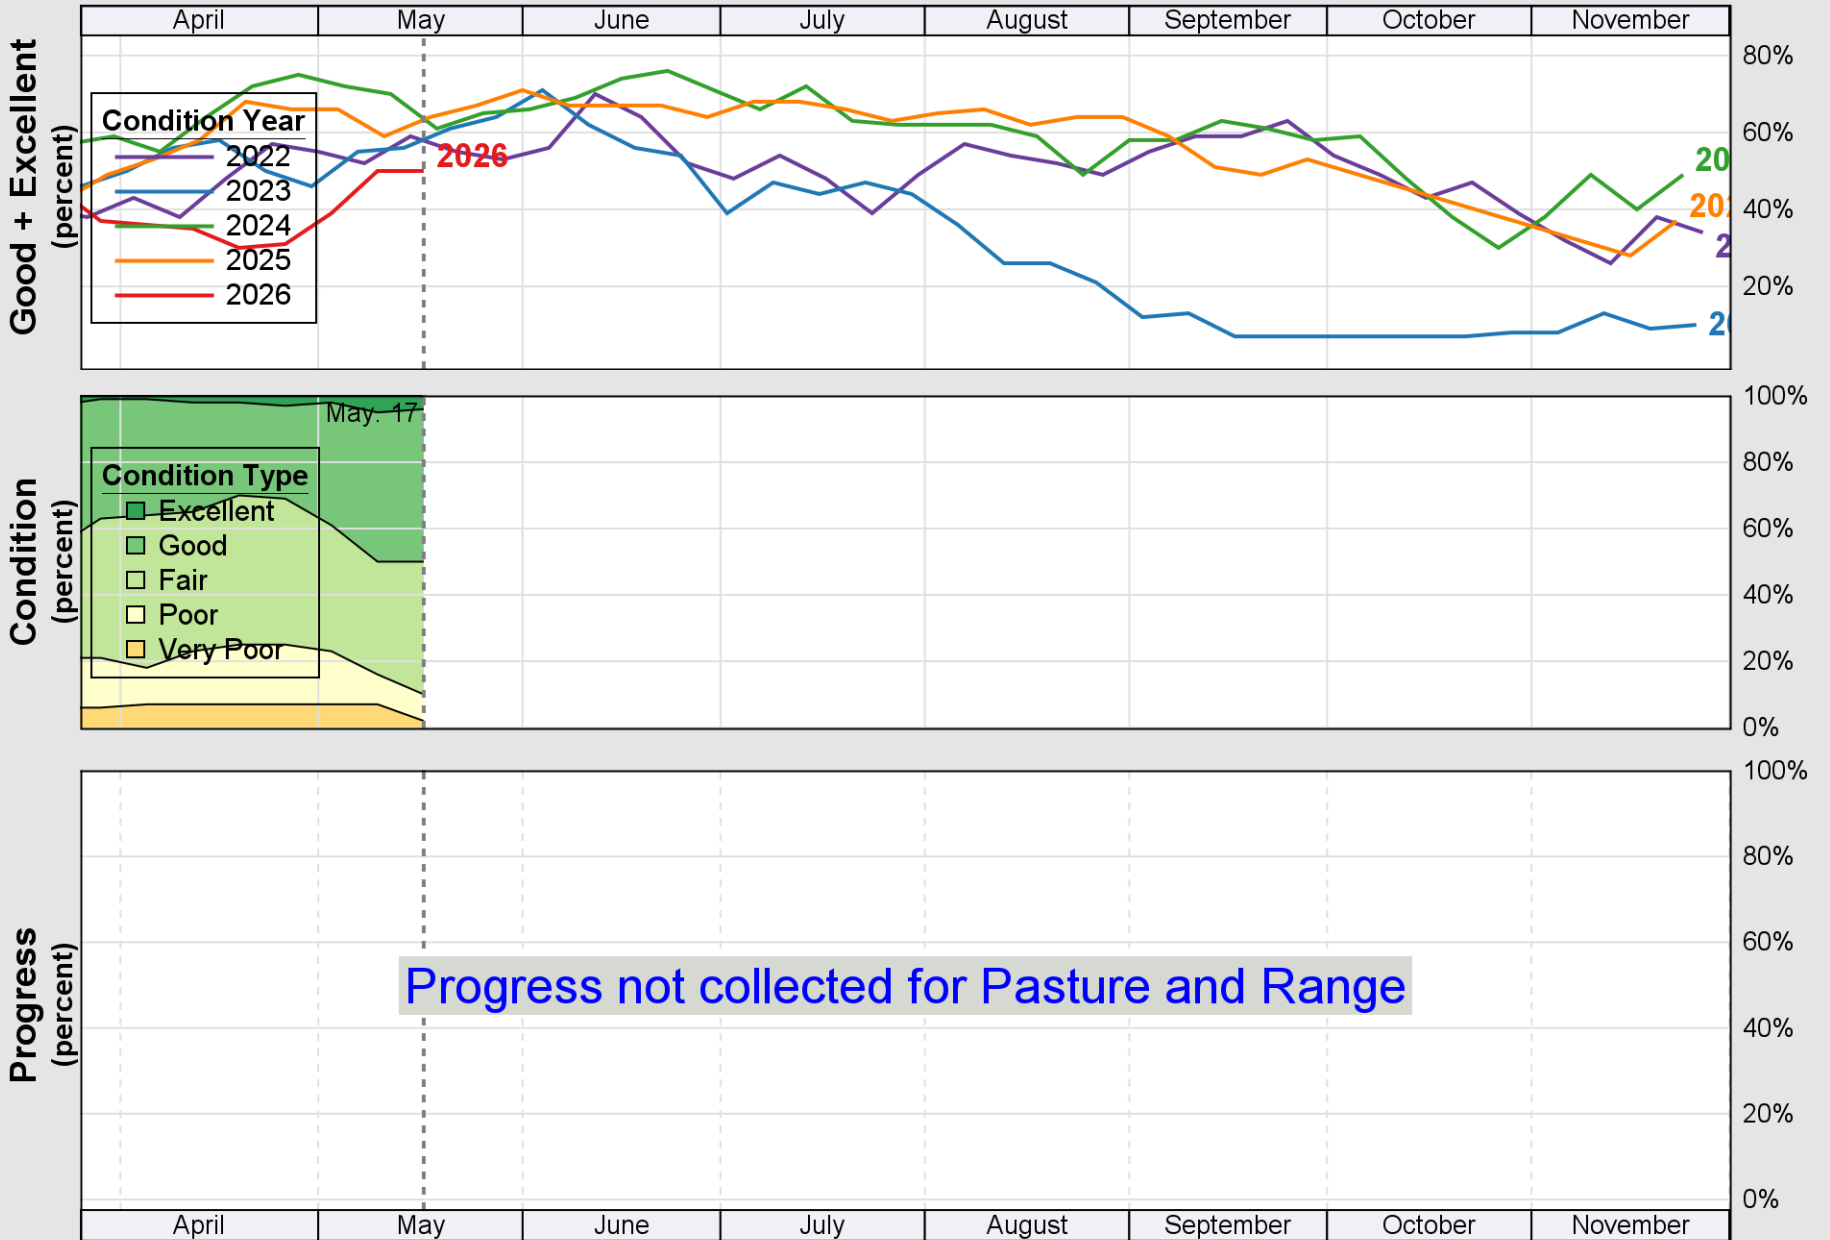

USDA

Crop Progress and Condition: Corn in Louisiana , 2026

NASS

Progress Year(s) ——— 2026 ······ 2025 ········· 2021 - 2025

Source: National Agricultural Statistics Service (NASS), Crop Progress Report

USDA

Crop Progress and Condition: Cotton in Louisiana, 2026

NASS

Source: National Agricultural Statistics Service (NASS), Crop Progress Report

USDA

Crop Progress and Condition: Pasture and Range in Louisiana , 2026

NASS

Source: National Agricultural Statistics Service (NASS), Crop Progress Report

USDA

Crop Progress and Condition: Rice in Louisiana , 2026

NASS

Source: National Agricultural Statistics Service (NASS), Crop Progress Report