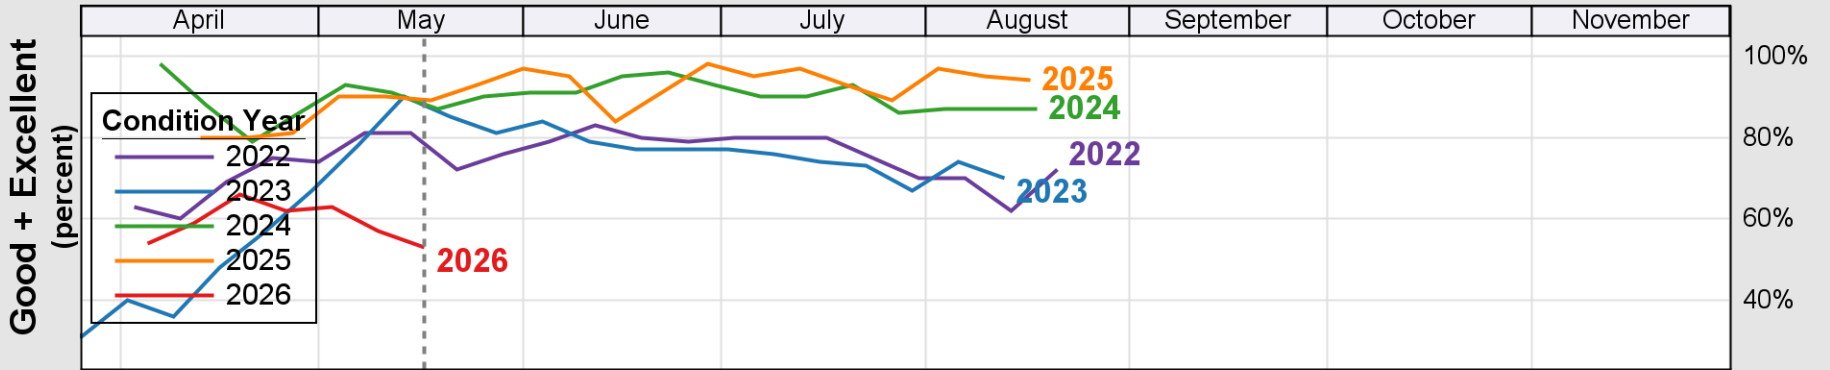

USDA

Crop Progress and Condition: Corn in Louisiana , 2026

NASS

Progress Year(s) ——— 2026 ······ 2025 ········· 2021 - 2025

Source: National Agricultural Statistics Service (NASS), Crop Progress Report

USDA