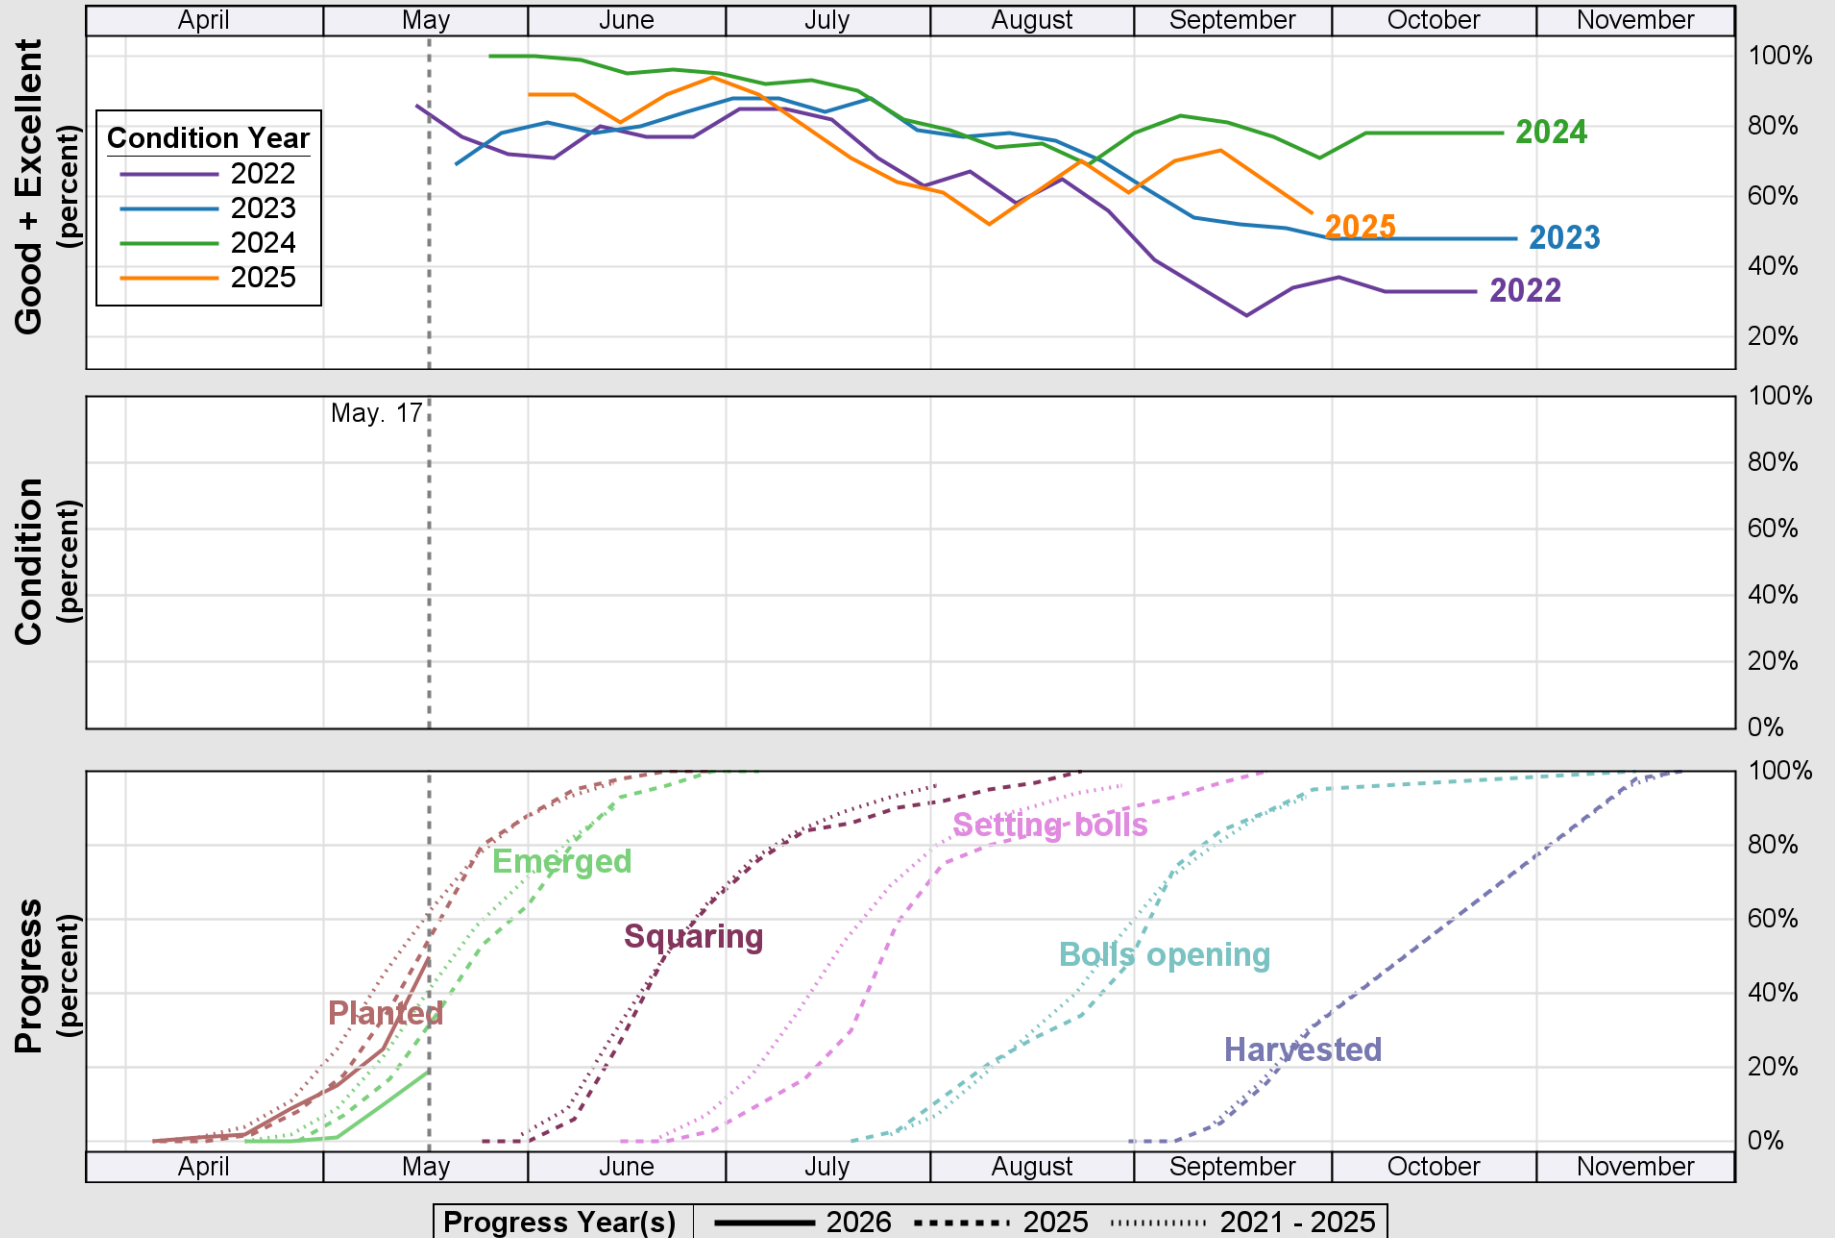

USDA

Crop Progress and Condition: Corn in Louisiana , 2026

NASS

Progress Year(s) ——— 2026 ······ 2025 ········· 2021 - 2025

Source: National Agricultural Statistics Service (NASS), Crop Progress Report

USDA

Crop Progress and Condition: Cotton in Louisiana, 2026

NASS

Source: National Agricultural Statistics Service (NASS), Crop Progress Report

USDA

Crop Progress and Condition: Pasture and Range in Louisiana , 2026