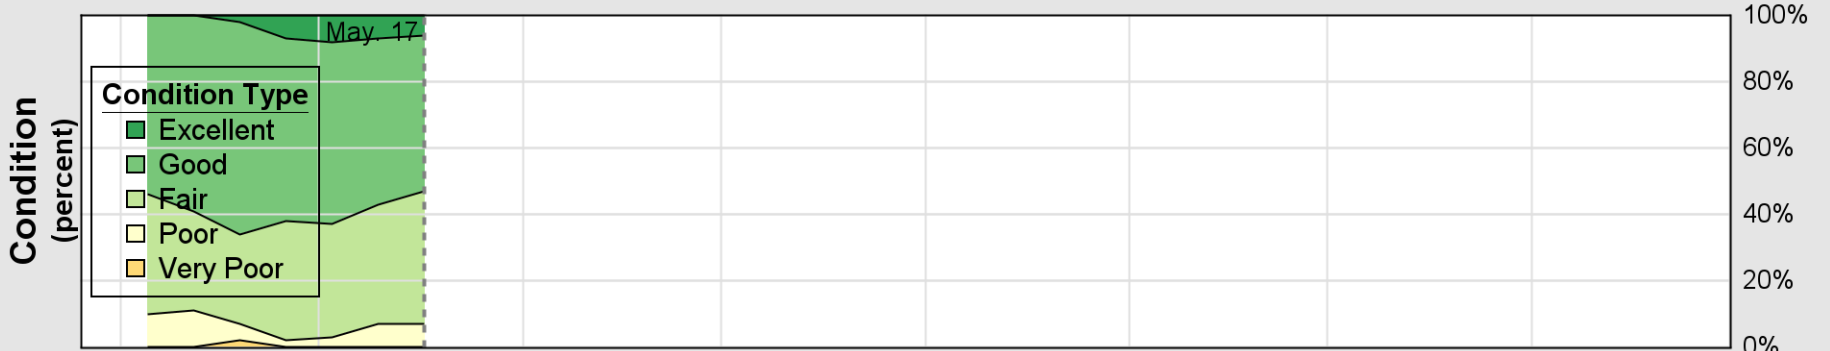

USDA

Crop Progress and Condition: Corn in Louisiana , 2026

NASS

Progress Year(s) ——— 2026 ······ 2025 ········· 2021 - 2025

Source: National Agricultural Statistics Service (NASS), Crop Progress Report

USDA