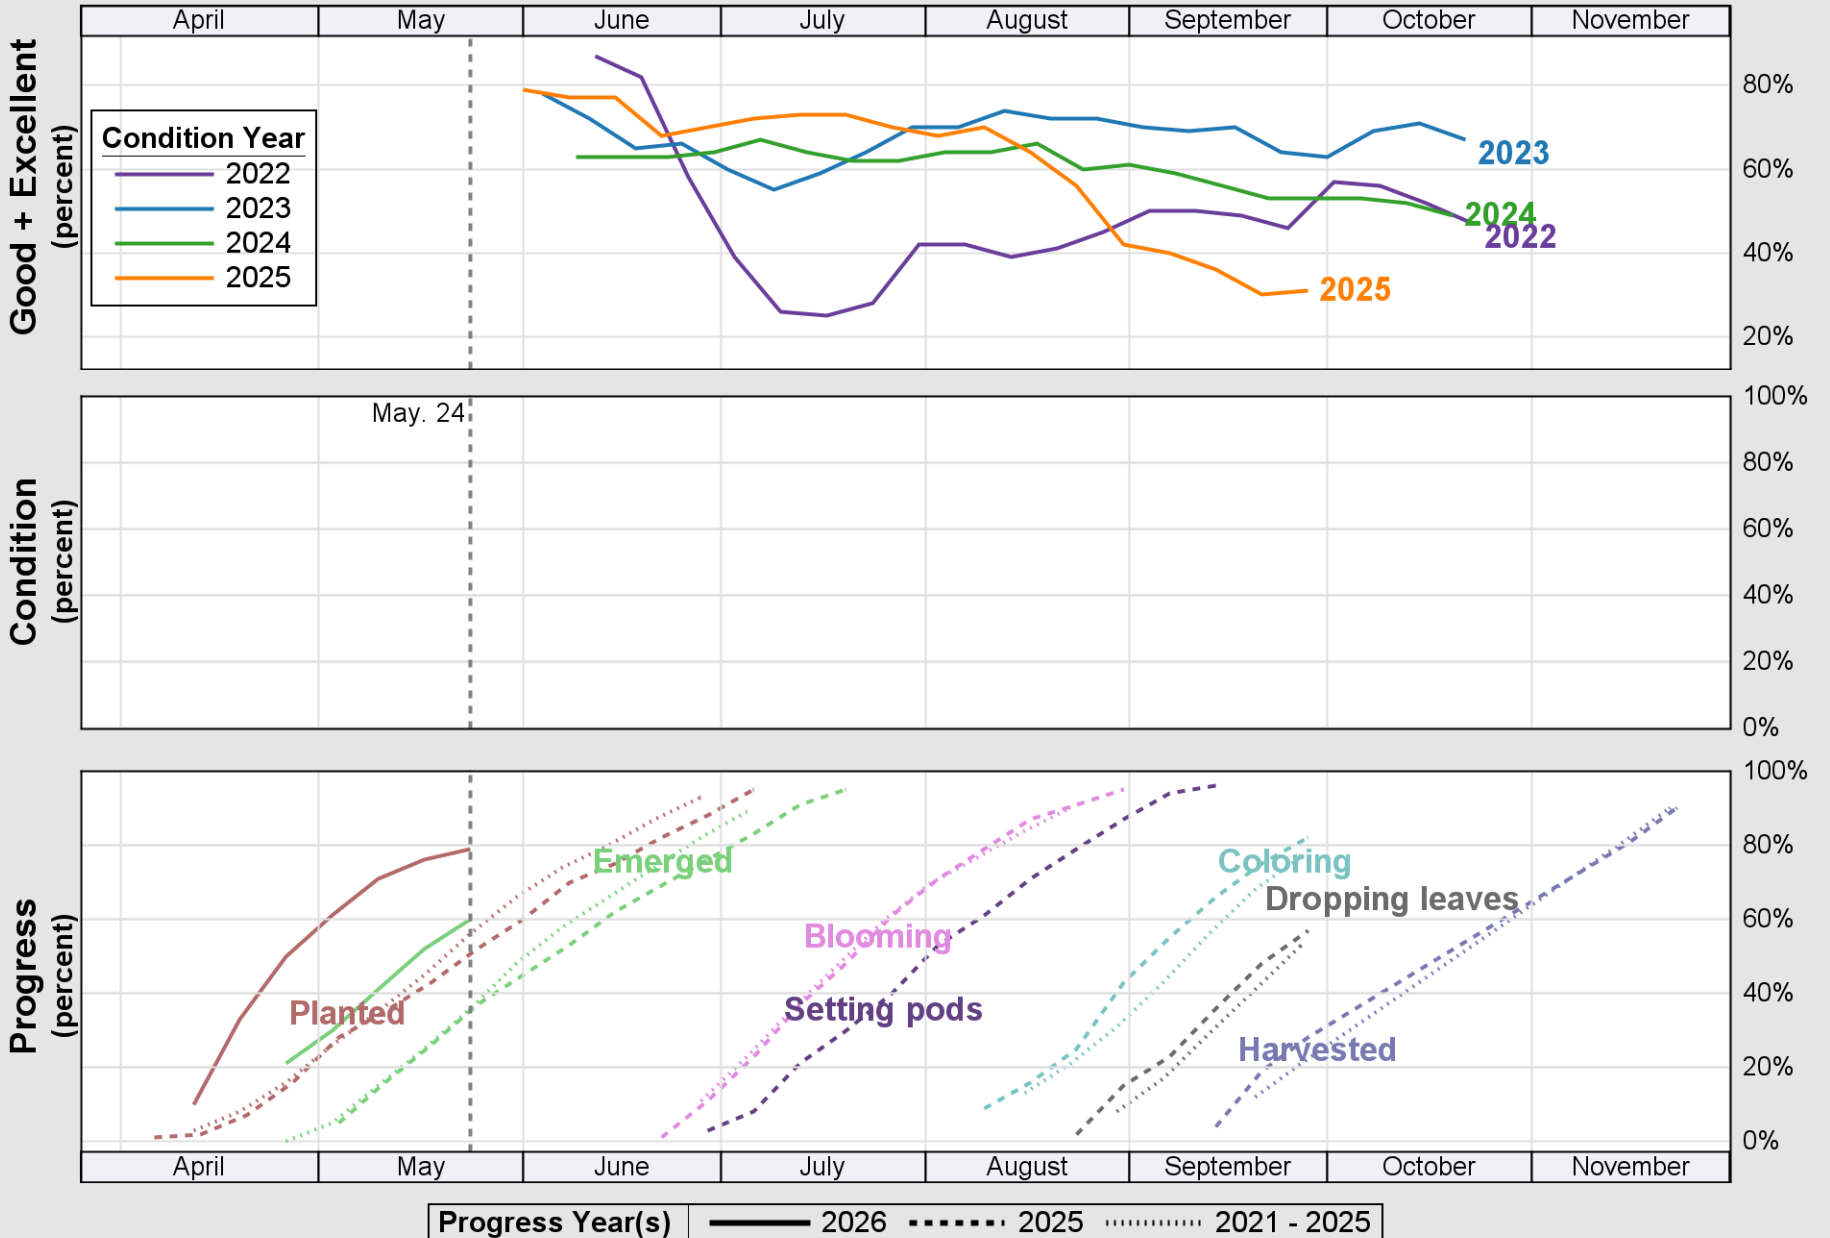

# Crop Progress and Condition: Corn in Kentucky , 2026

NASS

Source: National Agricultural Statistics Service (NASS), Crop Progress Report

USDA

# Crop Progress and Condition: Pasture and Range in Kentucky , 2026

NASS

Source: National Agricultural Statistics Service (NASS), Crop Progress Report

USDA

# Crop Progress and Condition: Soybeans in Kentucky , 2026

NASS

Source: National Agricultural Statistics Service (NASS), Crop Progress Report

USDA

# Crop Progress and Condition: Winter Wheat in Kentucky , 2026

NASS

Source: National Agricultural Statistics Service (NASS), Crop Progress Report