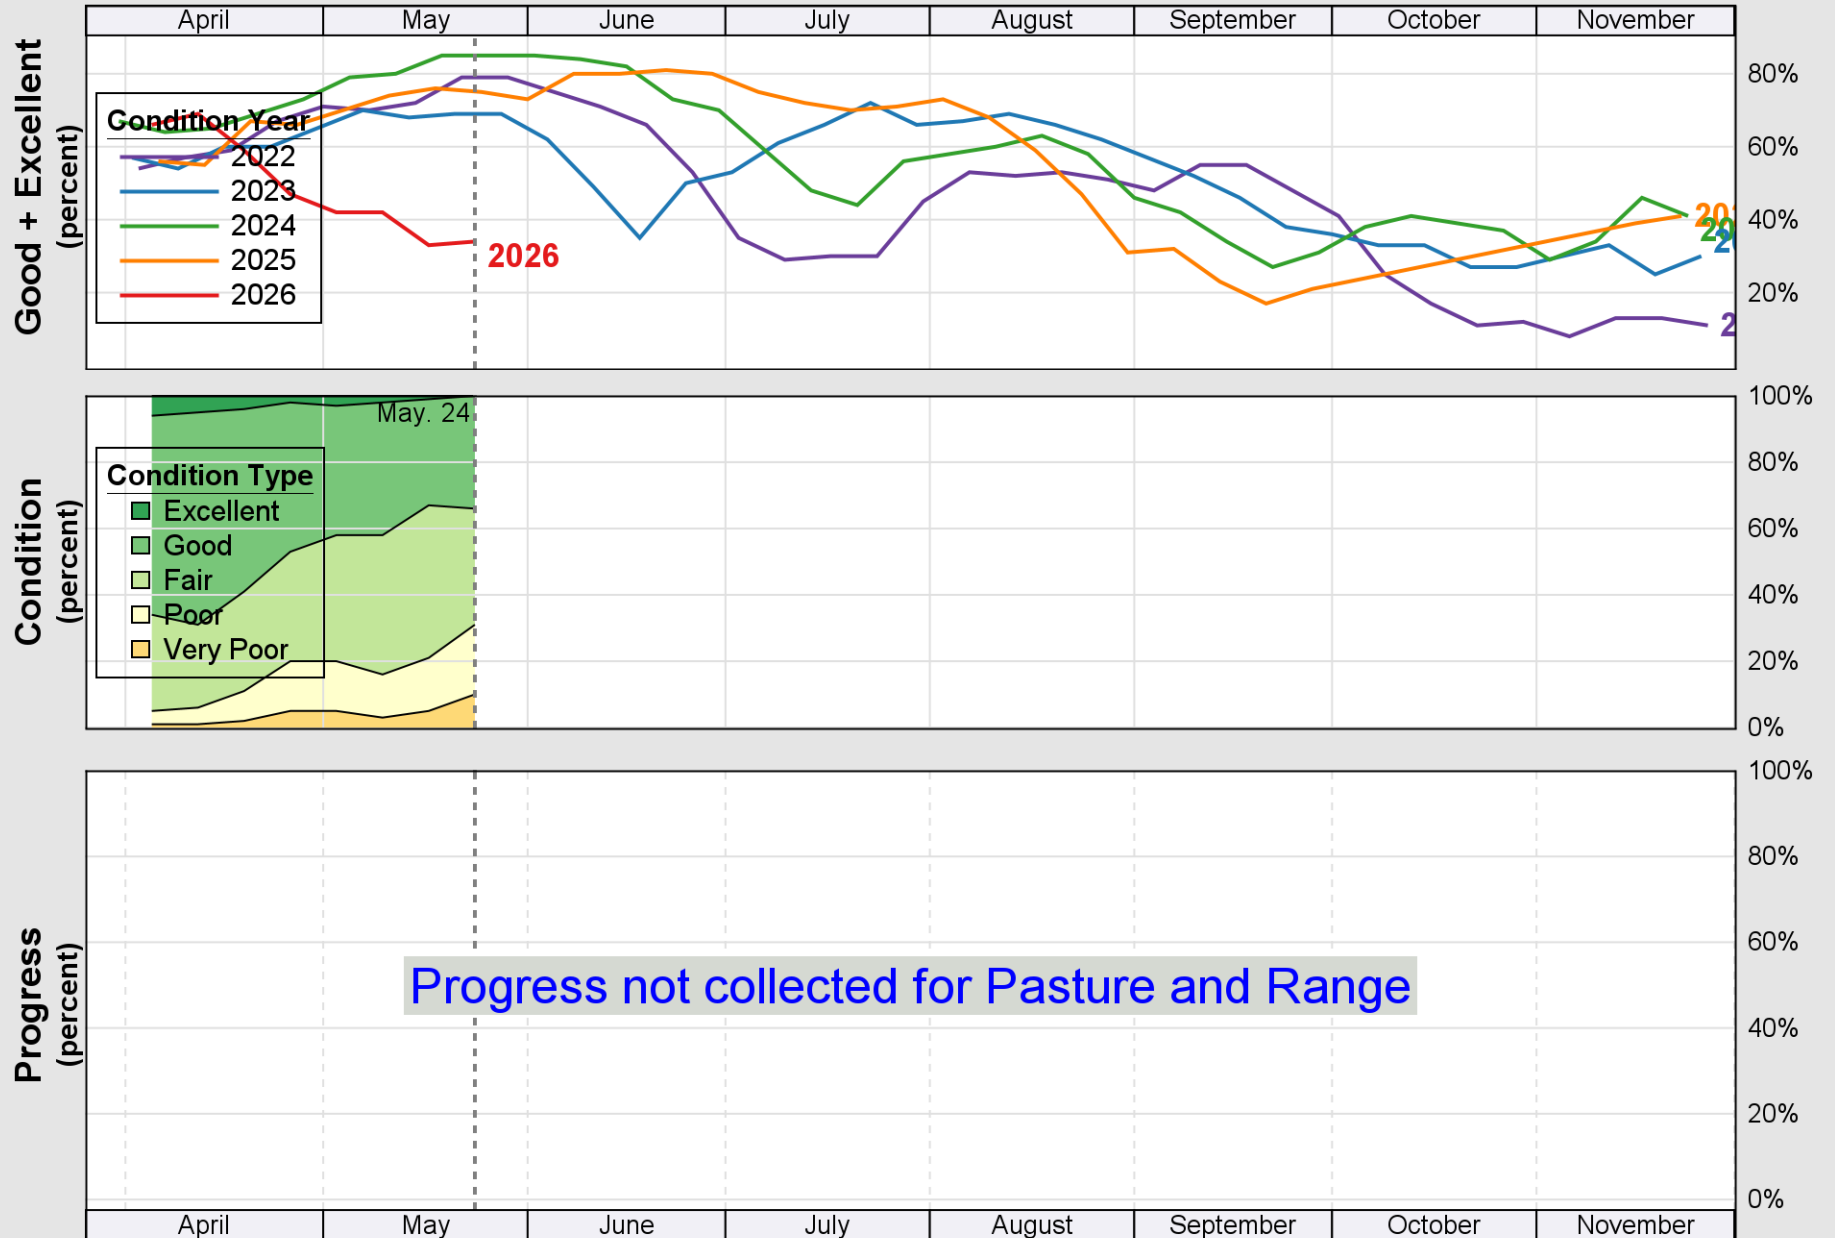

# Crop Progress and Condition: Corn in Kentucky , 2026

NASS

Source: National Agricultural Statistics Service (NASS), Crop Progress Report

USDA

# Crop Progress and Condition: Pasture and Range in Kentucky , 2026

NASS

Source: National Agricultural Statistics Service (NASS), Crop Progress Report

USDA