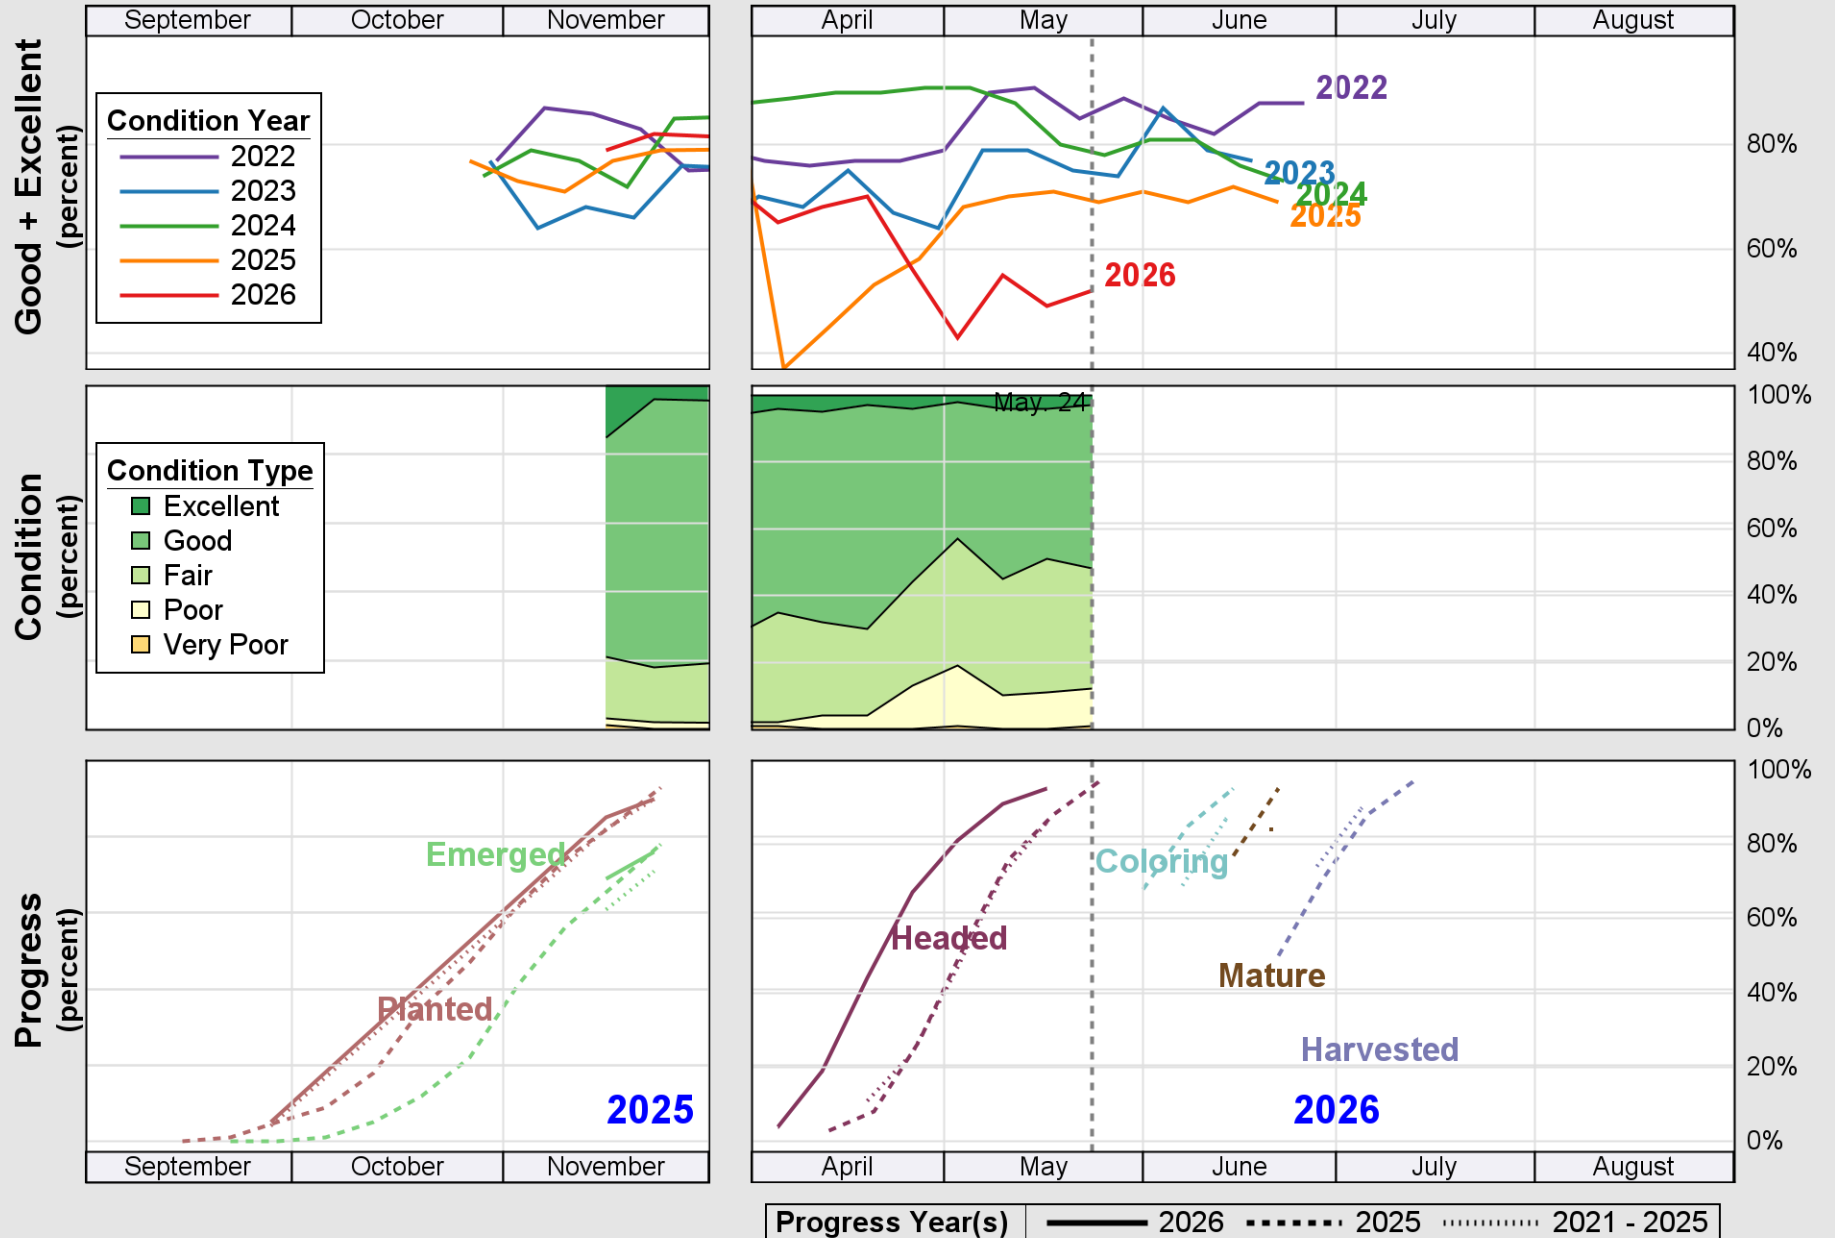

# Crop Progress and Condition: Corn in Kentucky , 2026

NASS

Source: National Agricultural Statistics Service (NASS), Crop Progress Report

USDA

# Crop Progress and Condition: Pasture and Range in Kentucky , 2026

NASS

Source: National Agricultural Statistics Service (NASS), Crop Progress Report

USDA

# Crop Progress and Condition: Soybeans in Kentucky , 2026

NASS

Source: National Agricultural Statistics Service (NASS), Crop Progress Report

USDA

# Crop Progress and Condition: Winter Wheat in Kentucky , 2026

NASS

Source: National Agricultural Statistics Service (NASS), Crop Progress Report