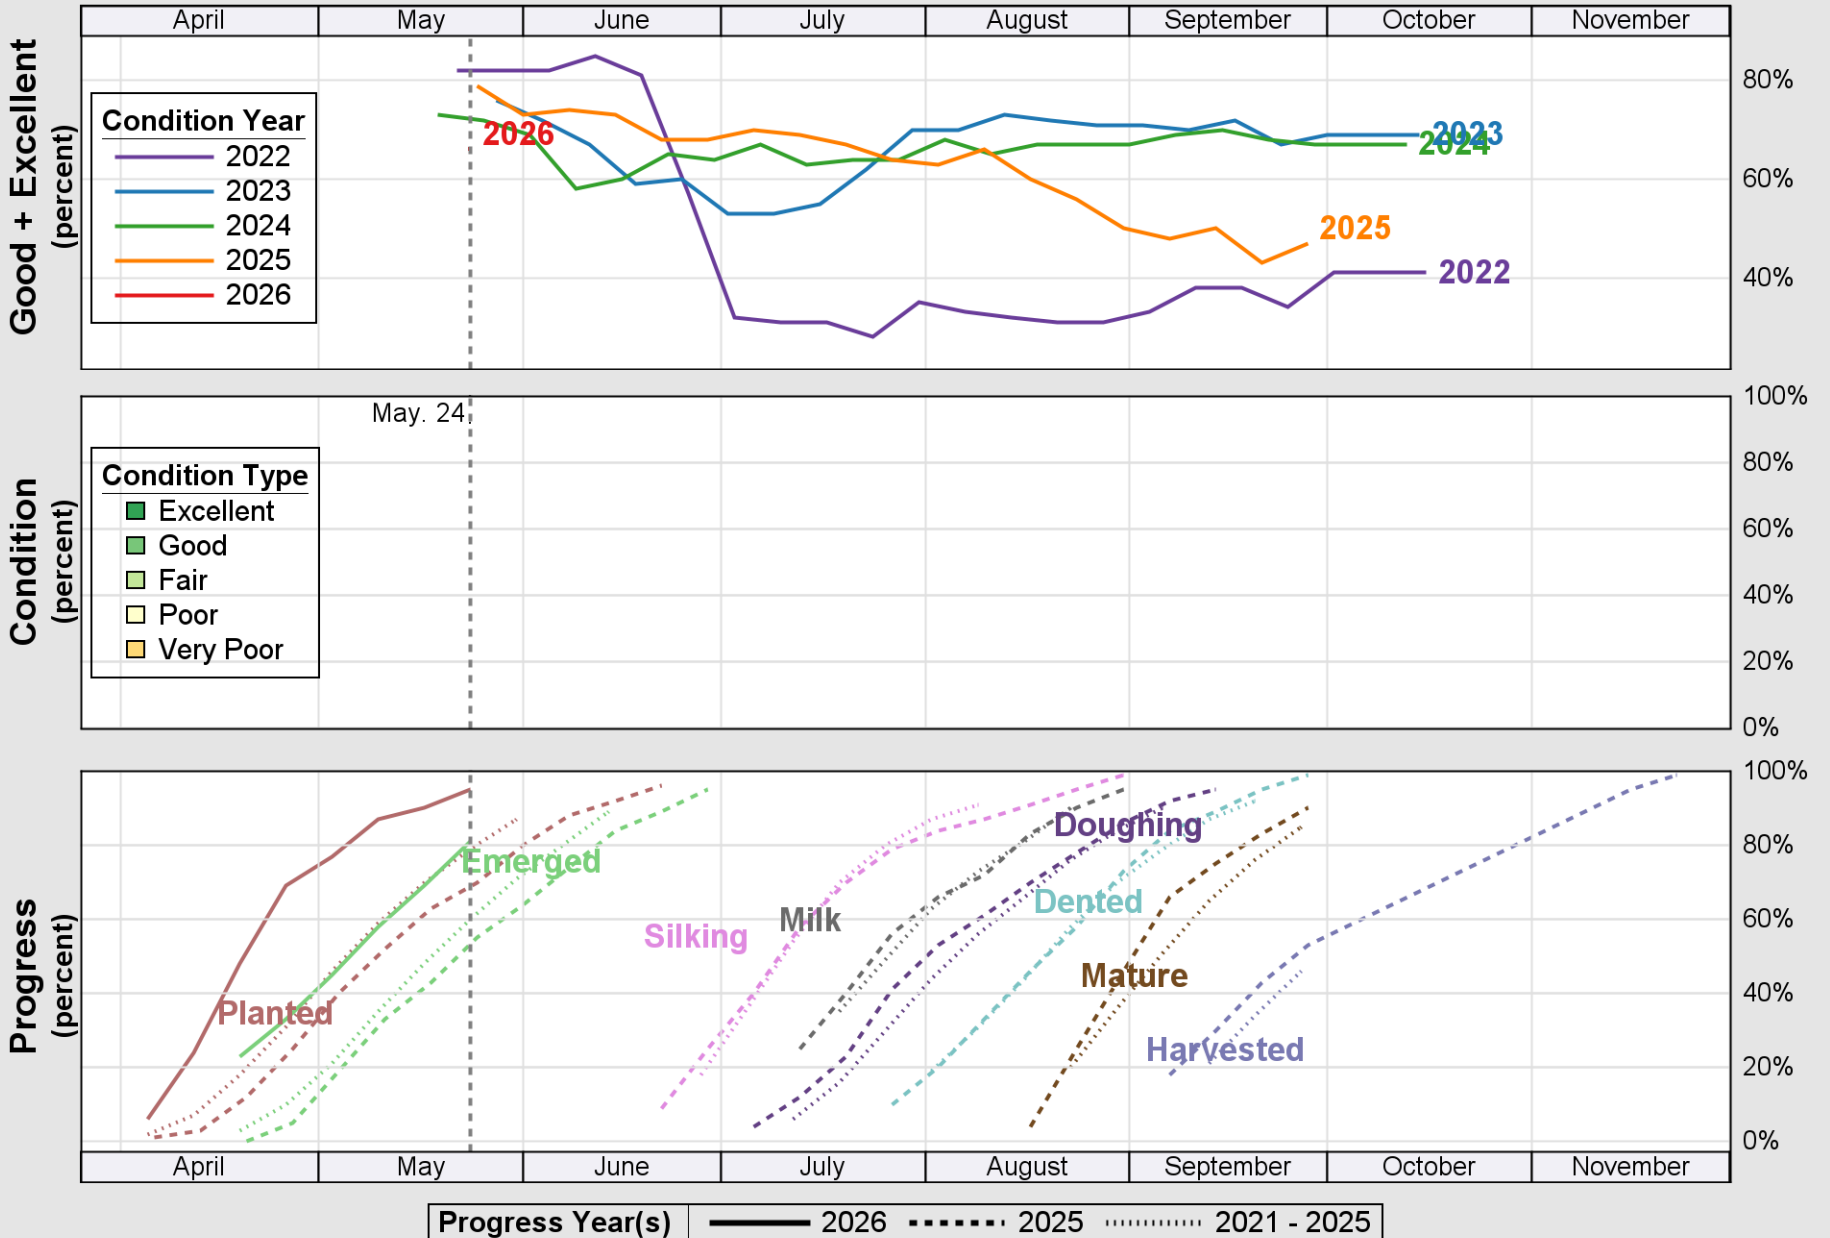

# Crop Progress and Condition: Corn in Kentucky , 2026

NASS

Source: National Agricultural Statistics Service (NASS), Crop Progress Report

USDA

# Crop Progress and Condition: Pasture and Range in Kentucky , 2026

NASS

Source: National Agricultural Statistics Service (NASS), Crop Progress Report

USDA