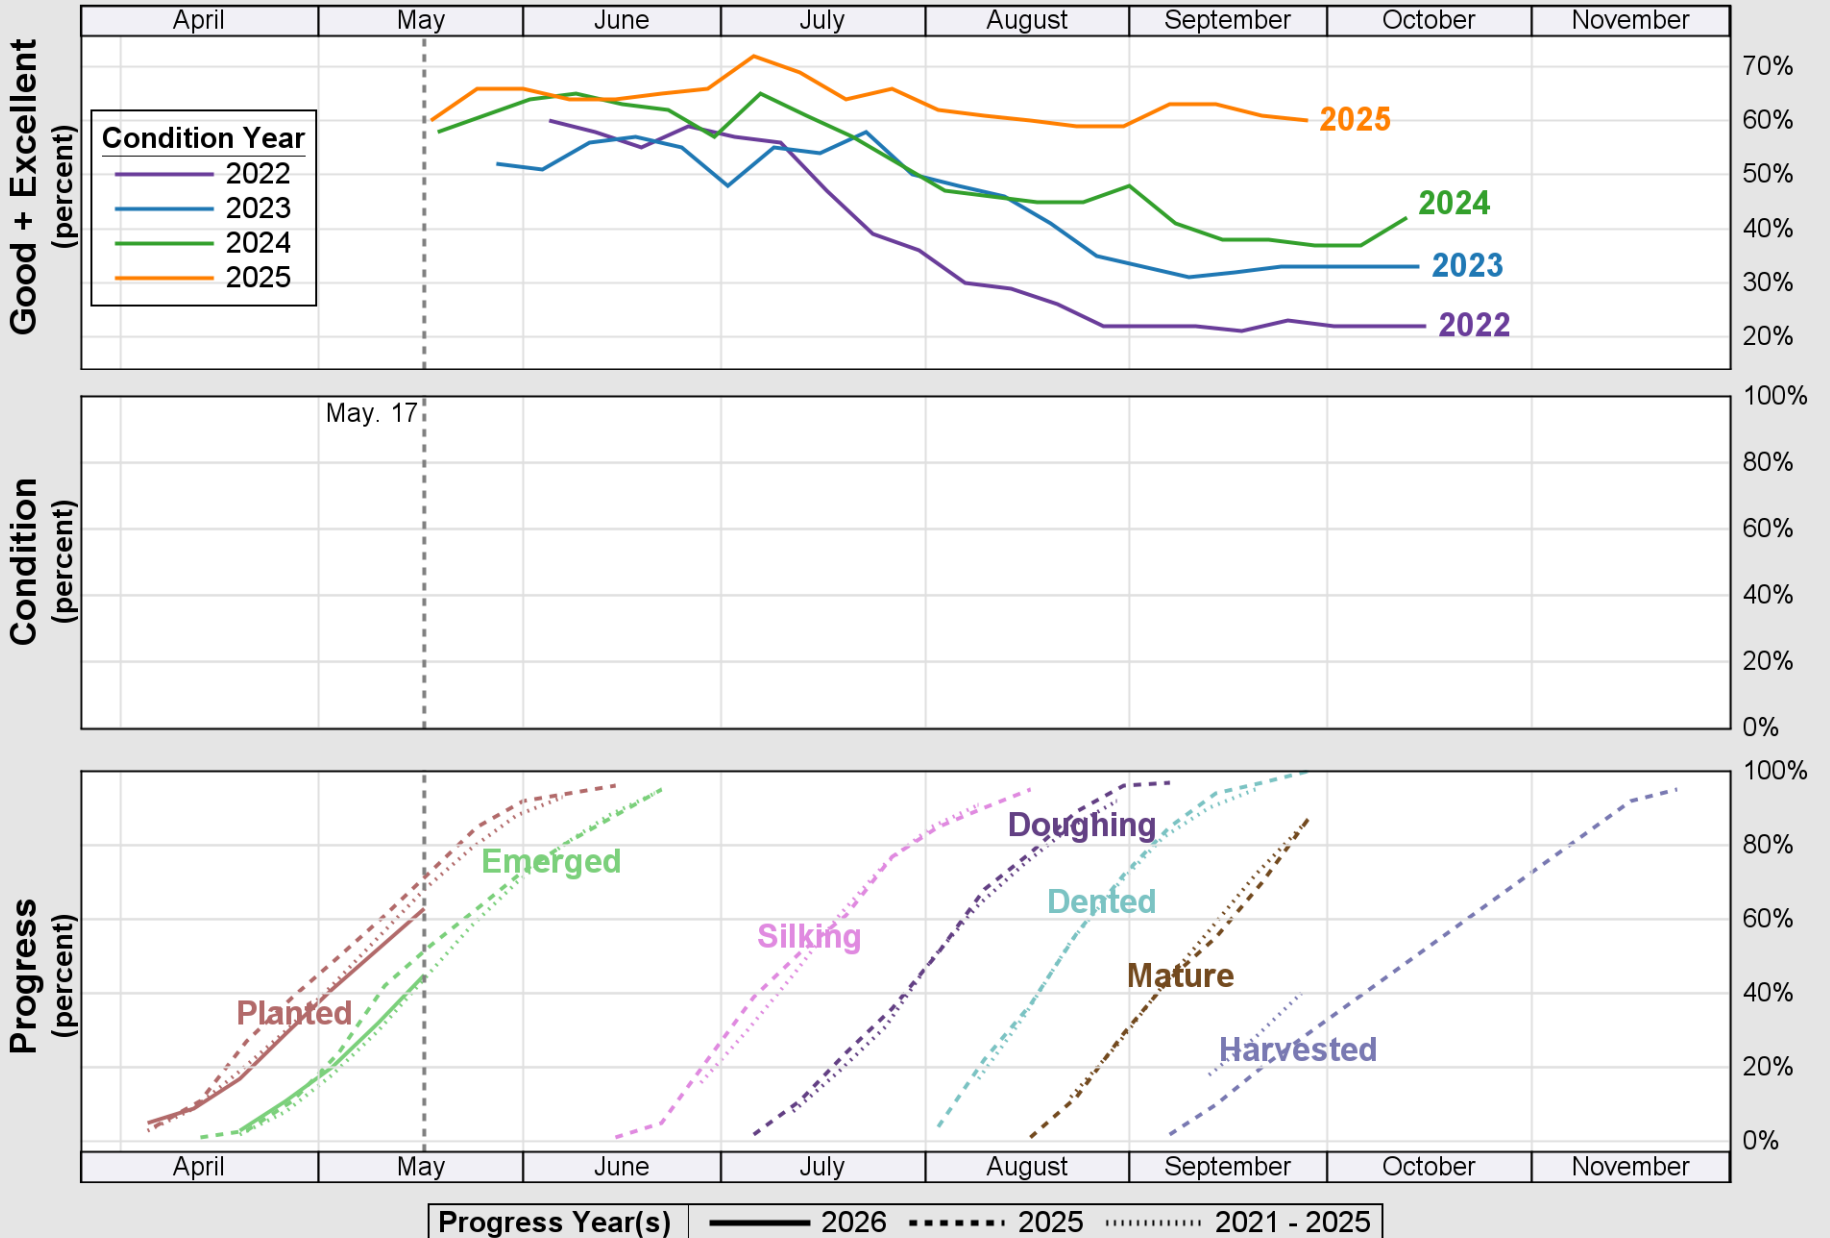

USDA

Crop Progress and Condition: Corn in Kansas , 2026

NASS

Source: National Agricultural Statistics Service (NASS), Crop Progress Report

USDA

Crop Progress and Condition: Cotton in Kansas , 2026

NASS

Progress Year(s) ——— 2026 ····· 2025 ······ 2021 - 2025

Source: National Agricultural Statistics Service (NASS), Crop Progress Report

USDA

Crop Progress and Condition: Pasture and Range in Kansas , 2026

NASS

Source: National Agricultural Statistics Service (NASS), Crop Progress Report

USDA

Crop Progress and Condition: Sorghum in Kansas , 2026

NASS

Progress Year(s) ——— 2026 ····· 2025 ······ 2021 - 2025

Source: National Agricultural Statistics Service (NASS), Crop Progress Report

USDA

Crop Progress and Condition: Soybeans in Kansas , 2026