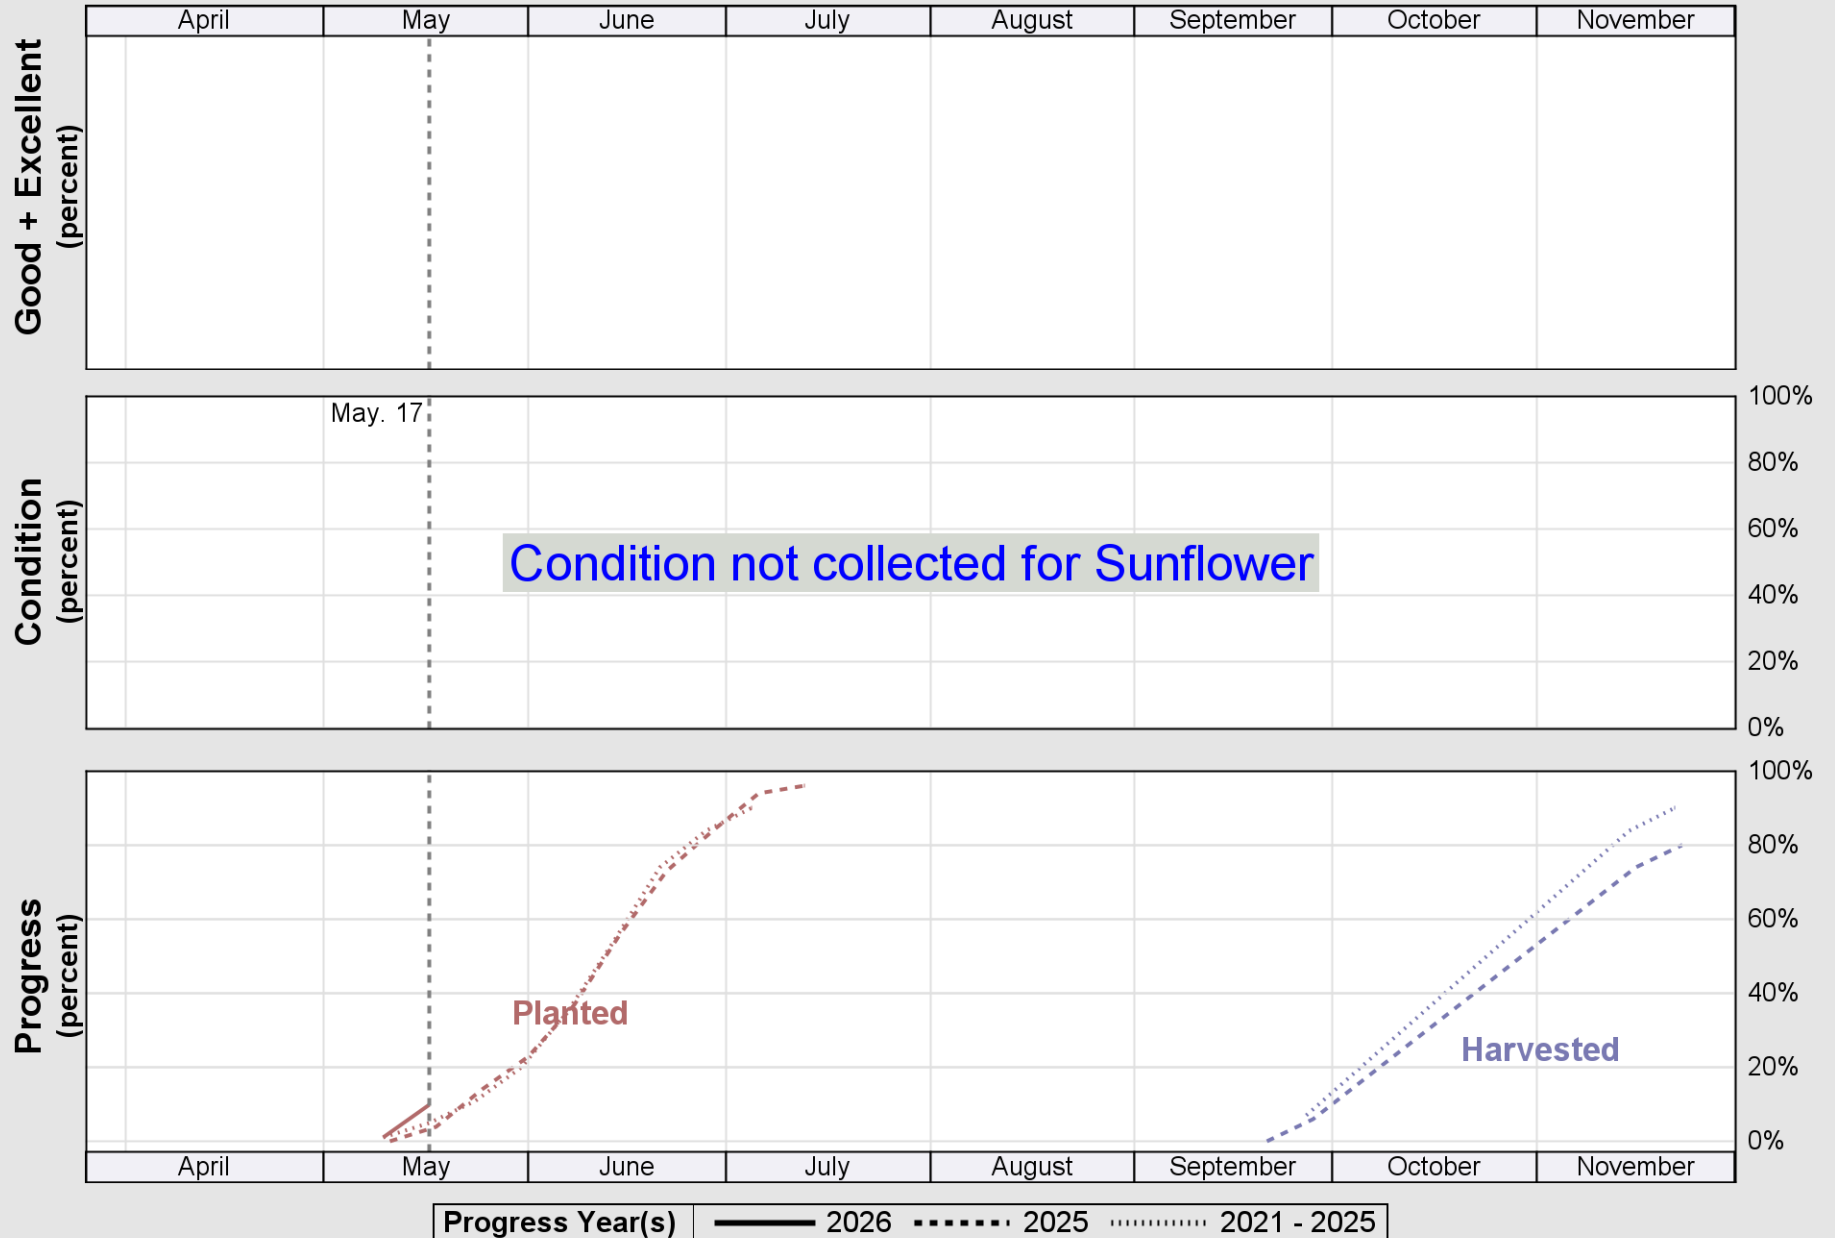

NASS

Source: National Agricultural Statistics Service (NASS), Crop Progress Report

USDA

Crop Progress and Condition: Sunflower in Kansas , 2026

NASS

Source: National Agricultural Statistics Service (NASS), Crop Progress Report