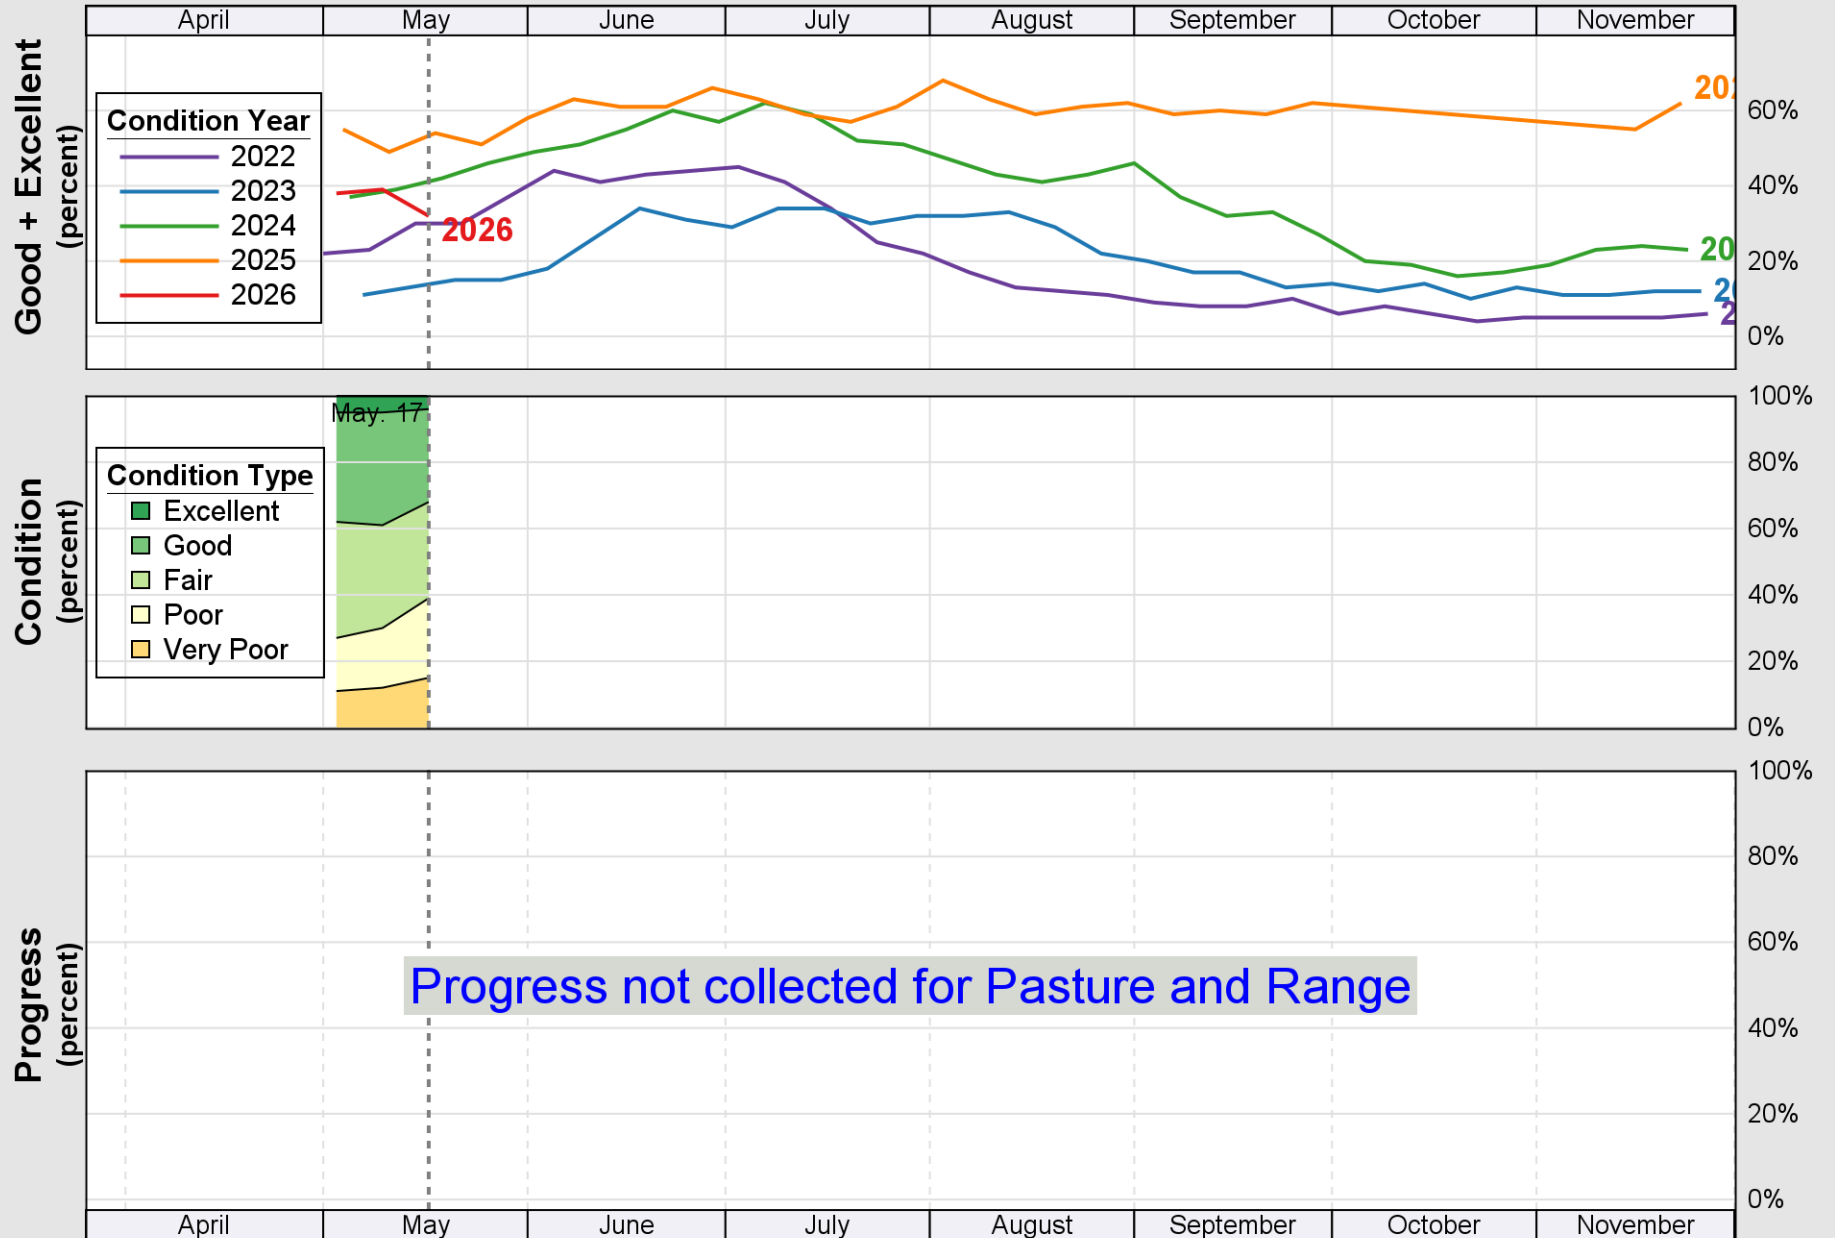

USDA

Crop Progress and Condition: Corn in Kansas , 2026

NASS

Source: National Agricultural Statistics Service (NASS), Crop Progress Report

USDA

Crop Progress and Condition: Cotton in Kansas , 2026

NASS

Progress Year(s) ——— 2026 ····· 2025 ······ 2021 - 2025

Source: National Agricultural Statistics Service (NASS), Crop Progress Report

USDA

Crop Progress and Condition: Pasture and Range in Kansas , 2026

NASS

Source: National Agricultural Statistics Service (NASS), Crop Progress Report

USDA

Crop Progress and Condition: Sorghum in Kansas , 2026

NASS

Progress Year(s) ——— 2026 ····· 2025 ······ 2021 - 2025

Source: National Agricultural Statistics Service (NASS), Crop Progress Report

USDA

Crop Progress and Condition: Soybeans in Kansas , 2026