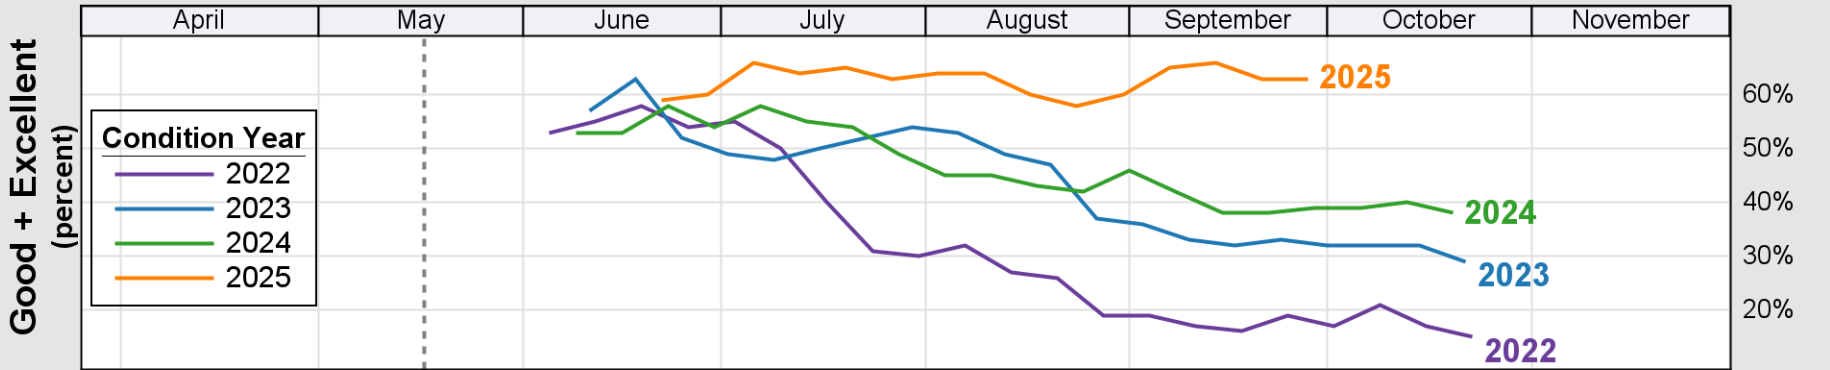

USDA

Crop Progress and Condition: Corn in Kansas , 2026

NASS

Source: National Agricultural Statistics Service (NASS), Crop Progress Report

USDA

Crop Progress and Condition: Cotton in Kansas , 2026

NASS

Progress Year(s) ——— 2026 ····· 2025 ······ 2021 - 2025

Source: National Agricultural Statistics Service (NASS), Crop Progress Report

USDA

Crop Progress and Condition: Pasture and Range in Kansas , 2026

NASS

Source: National Agricultural Statistics Service (NASS), Crop Progress Report

USDA

Crop Progress and Condition: Sorghum in Kansas , 2026

NASS

Progress Year(s) ——— 2026 ····· 2025 ······ 2021 - 2025

Source: National Agricultural Statistics Service (NASS), Crop Progress Report

USDA

Crop Progress and Condition: Soybeans in Kansas , 2026