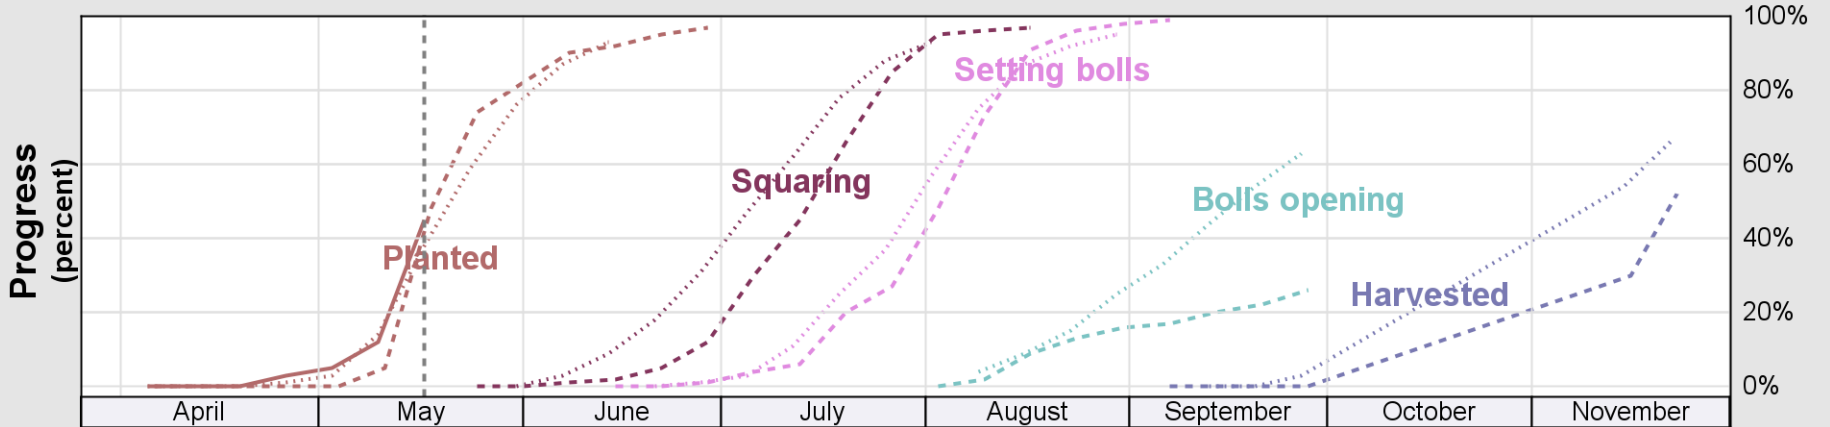

USDA

Crop Progress and Condition: Corn in Kansas , 2026

NASS

Source: National Agricultural Statistics Service (NASS), Crop Progress Report

USDA

Crop Progress and Condition: Cotton in Kansas , 2026

NASS

Progress Year(s) ——— 2026 ····· 2025 ······ 2021 - 2025