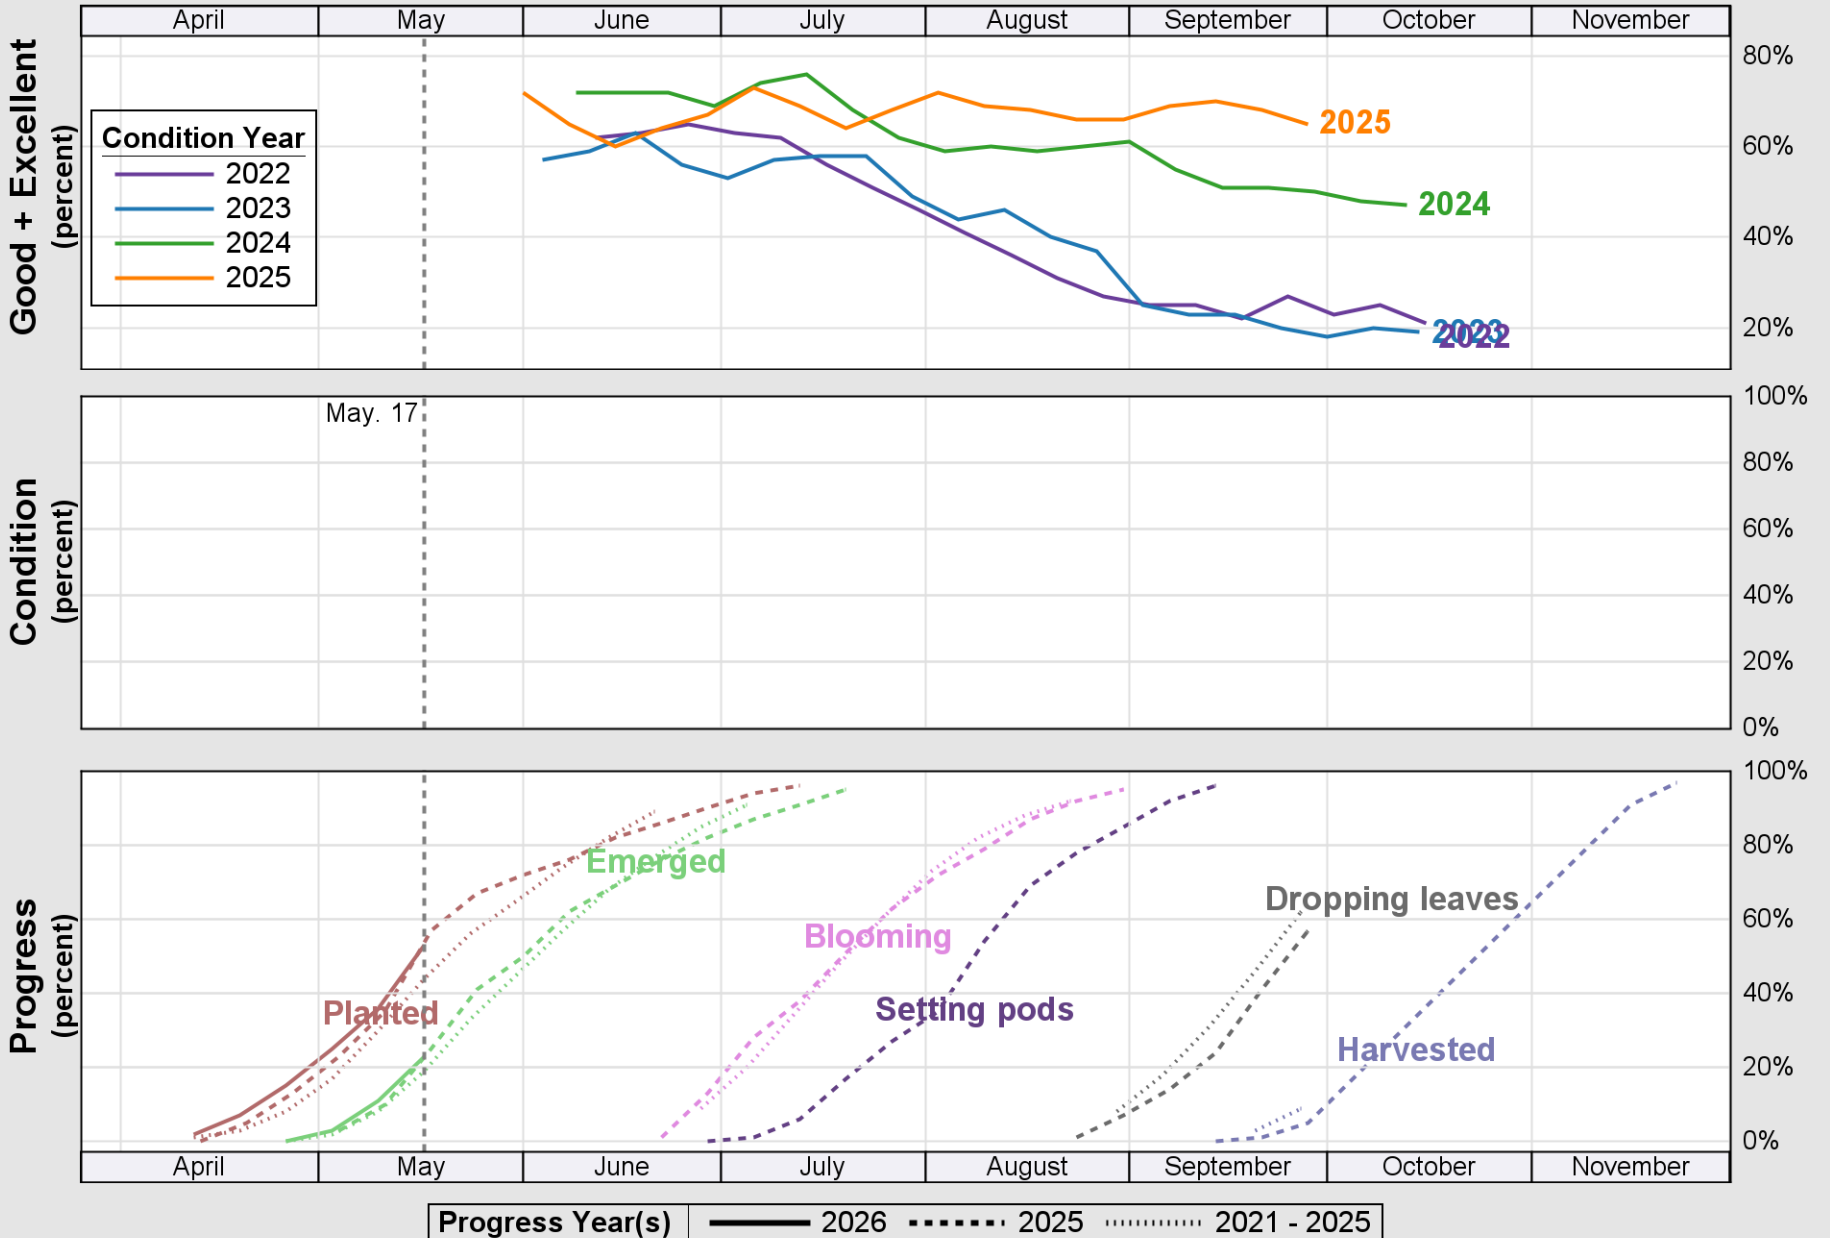

USDA

Crop Progress and Condition: Corn in Kansas , 2026

NASS

Source: National Agricultural Statistics Service (NASS), Crop Progress Report

USDA

Crop Progress and Condition: Cotton in Kansas , 2026

NASS

Progress Year(s) ——— 2026 ····· 2025 ······ 2021 - 2025

USDA

Crop Progress and Condition: Sorghum in Kansas , 2026

NASS

Progress Year(s) ——— 2026 ····· 2025 ······ 2021 - 2025

Source: National Agricultural Statistics Service (NASS), Crop Progress Report

USDA

Crop Progress and Condition: Soybeans in Kansas , 2026

NASS

Source: National Agricultural Statistics Service (NASS), Crop Progress Report

USDA

Crop Progress and Condition: Sunflower in Kansas , 2026

NASS

Source: National Agricultural Statistics Service (NASS), Crop Progress Report