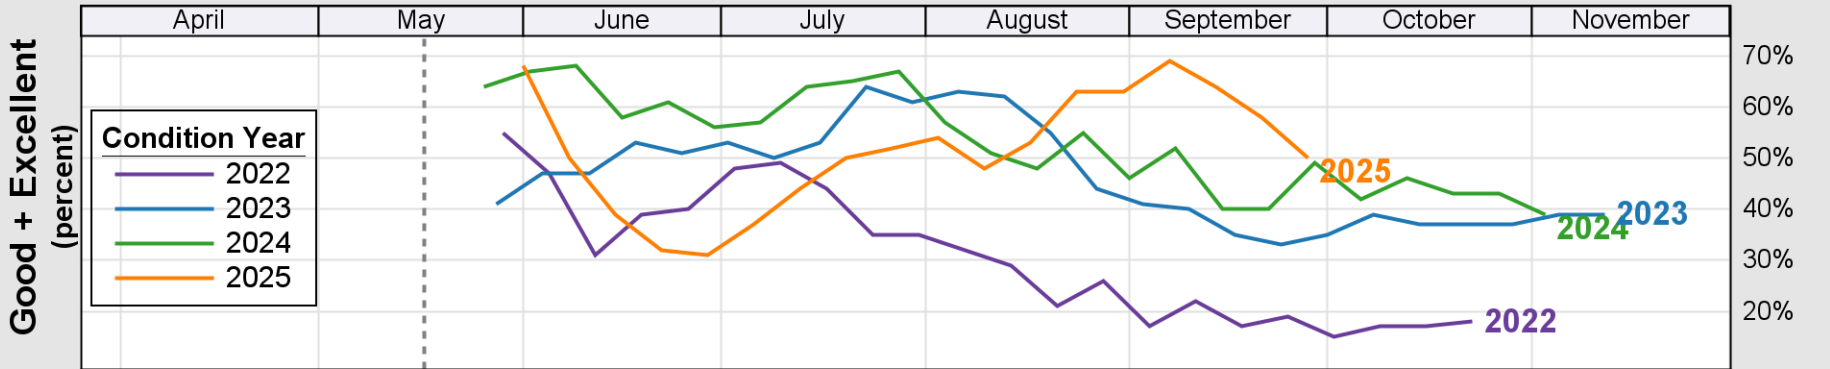

USDA

Crop Progress and Condition: Corn in Kansas , 2026

NASS

Source: National Agricultural Statistics Service (NASS), Crop Progress Report

USDA

Crop Progress and Condition: Cotton in Kansas , 2026

NASS

Progress Year(s) ——— 2026 ····· 2025 ······ 2021 - 2025