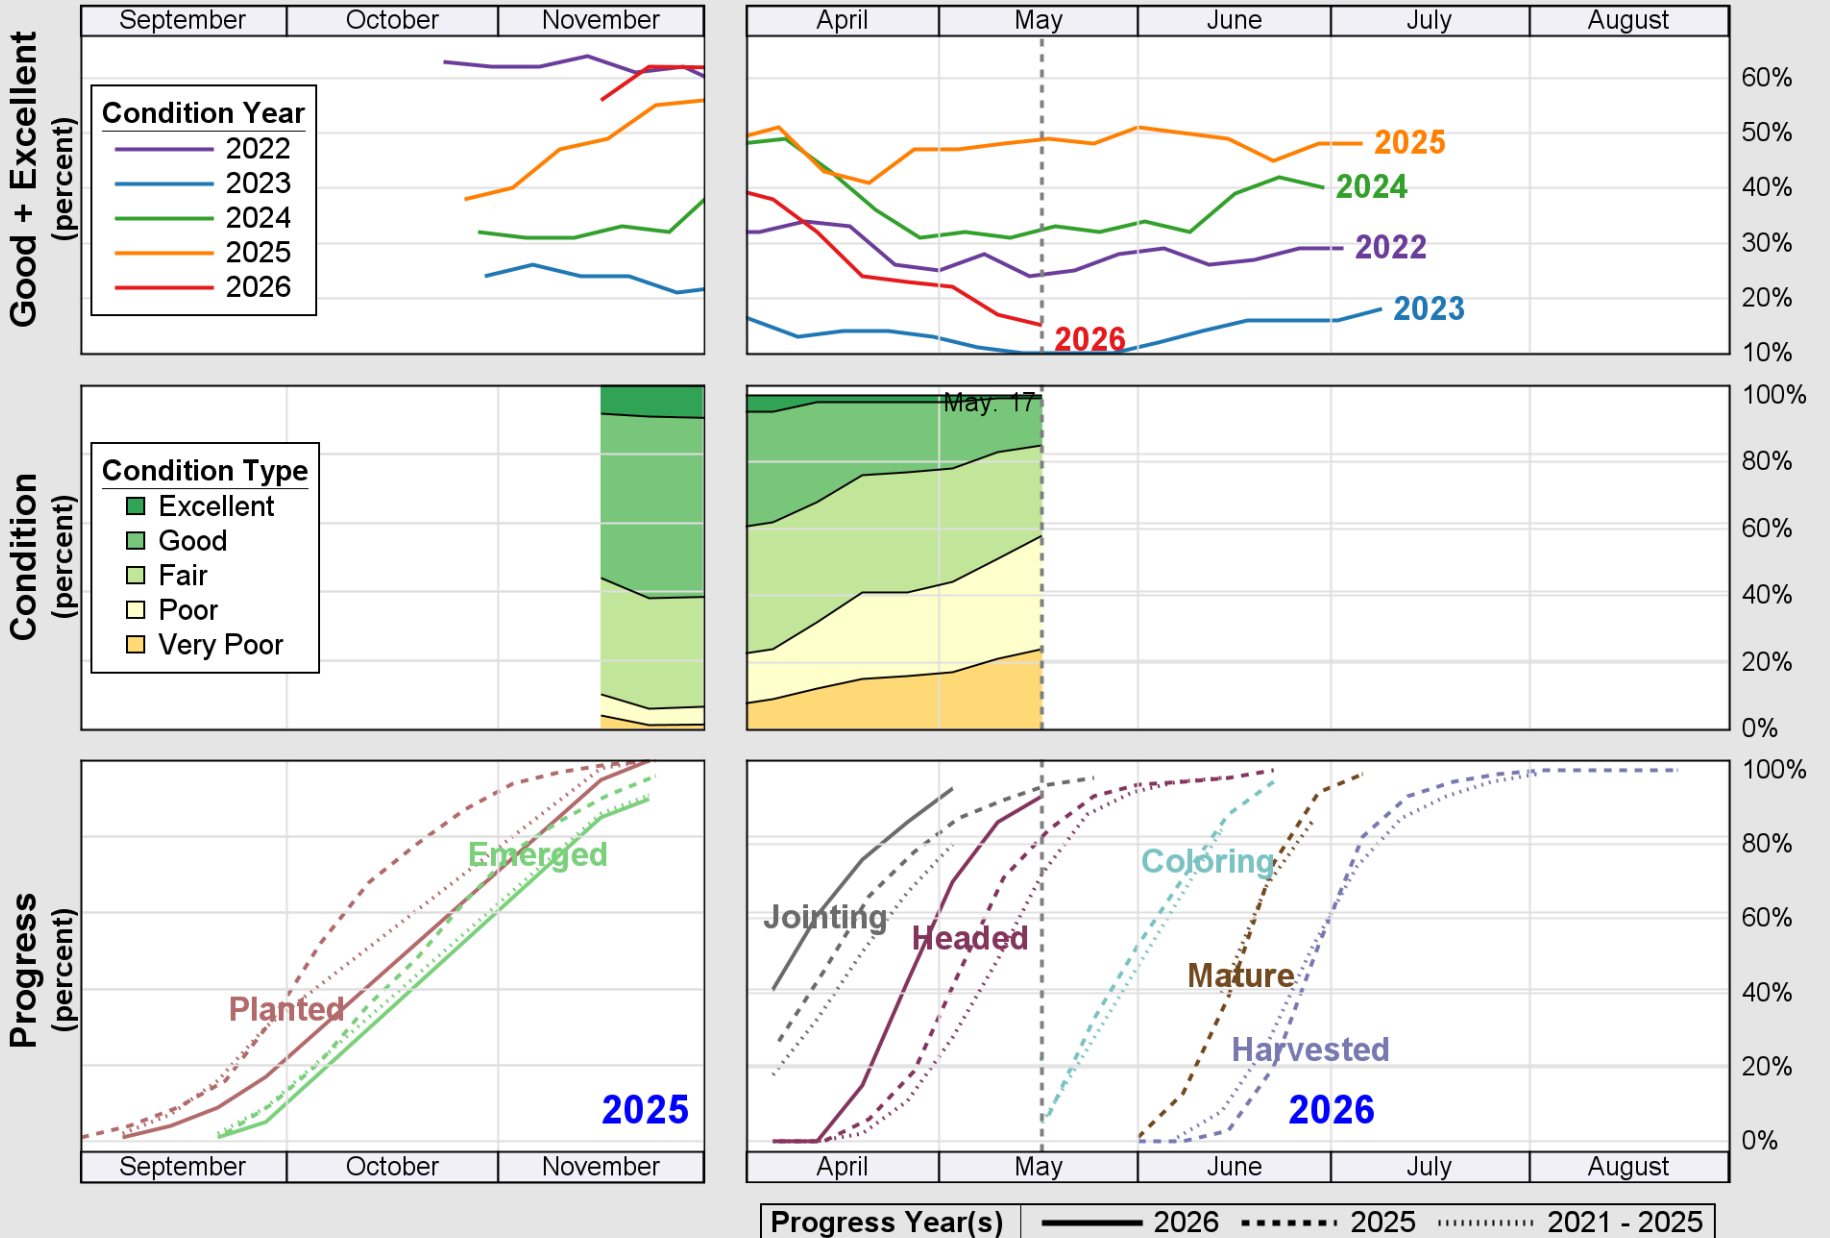

USDA

Crop Progress and Condition: Corn in Kansas , 2026

NASS

Source: National Agricultural Statistics Service (NASS), Crop Progress Report

USDA

Crop Progress and Condition: Cotton in Kansas , 2026

NASS

Progress Year(s) ——— 2026 ····· 2025 ······ 2021 - 2025

USDA

Crop Progress and Condition: Sorghum in Kansas , 2026

NASS

Progress Year(s) ——— 2026 ····· 2025 ······ 2021 - 2025

Source: National Agricultural Statistics Service (NASS), Crop Progress Report

USDA

Crop Progress and Condition: Soybeans in Kansas , 2026

NASS

Source: National Agricultural Statistics Service (NASS), Crop Progress Report

USDA

Crop Progress and Condition: Sunflower in Kansas , 2026

NASS

Source: National Agricultural Statistics Service (NASS), Crop Progress Report

USDA

Crop Progress and Condition: Winter Wheat in Kansas , 2026

NASS

Source: National Agricultural Statistics Service (NASS), Crop Progress Report