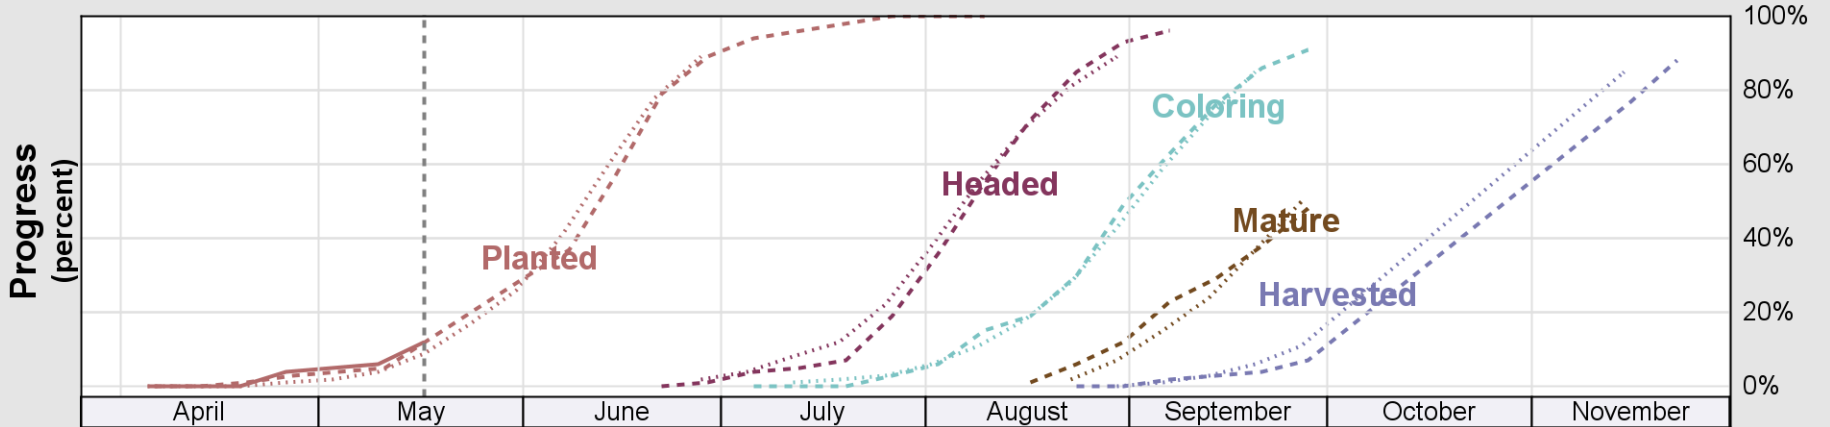

USDA

Crop Progress and Condition: Sorghum in Kansas , 2026

NASS

Progress Year(s) ——— 2026 ····· 2025 ······ 2021 - 2025

Source: National Agricultural Statistics Service (NASS), Crop Progress Report

USDA

Crop Progress and Condition: Soybeans in Kansas , 2026