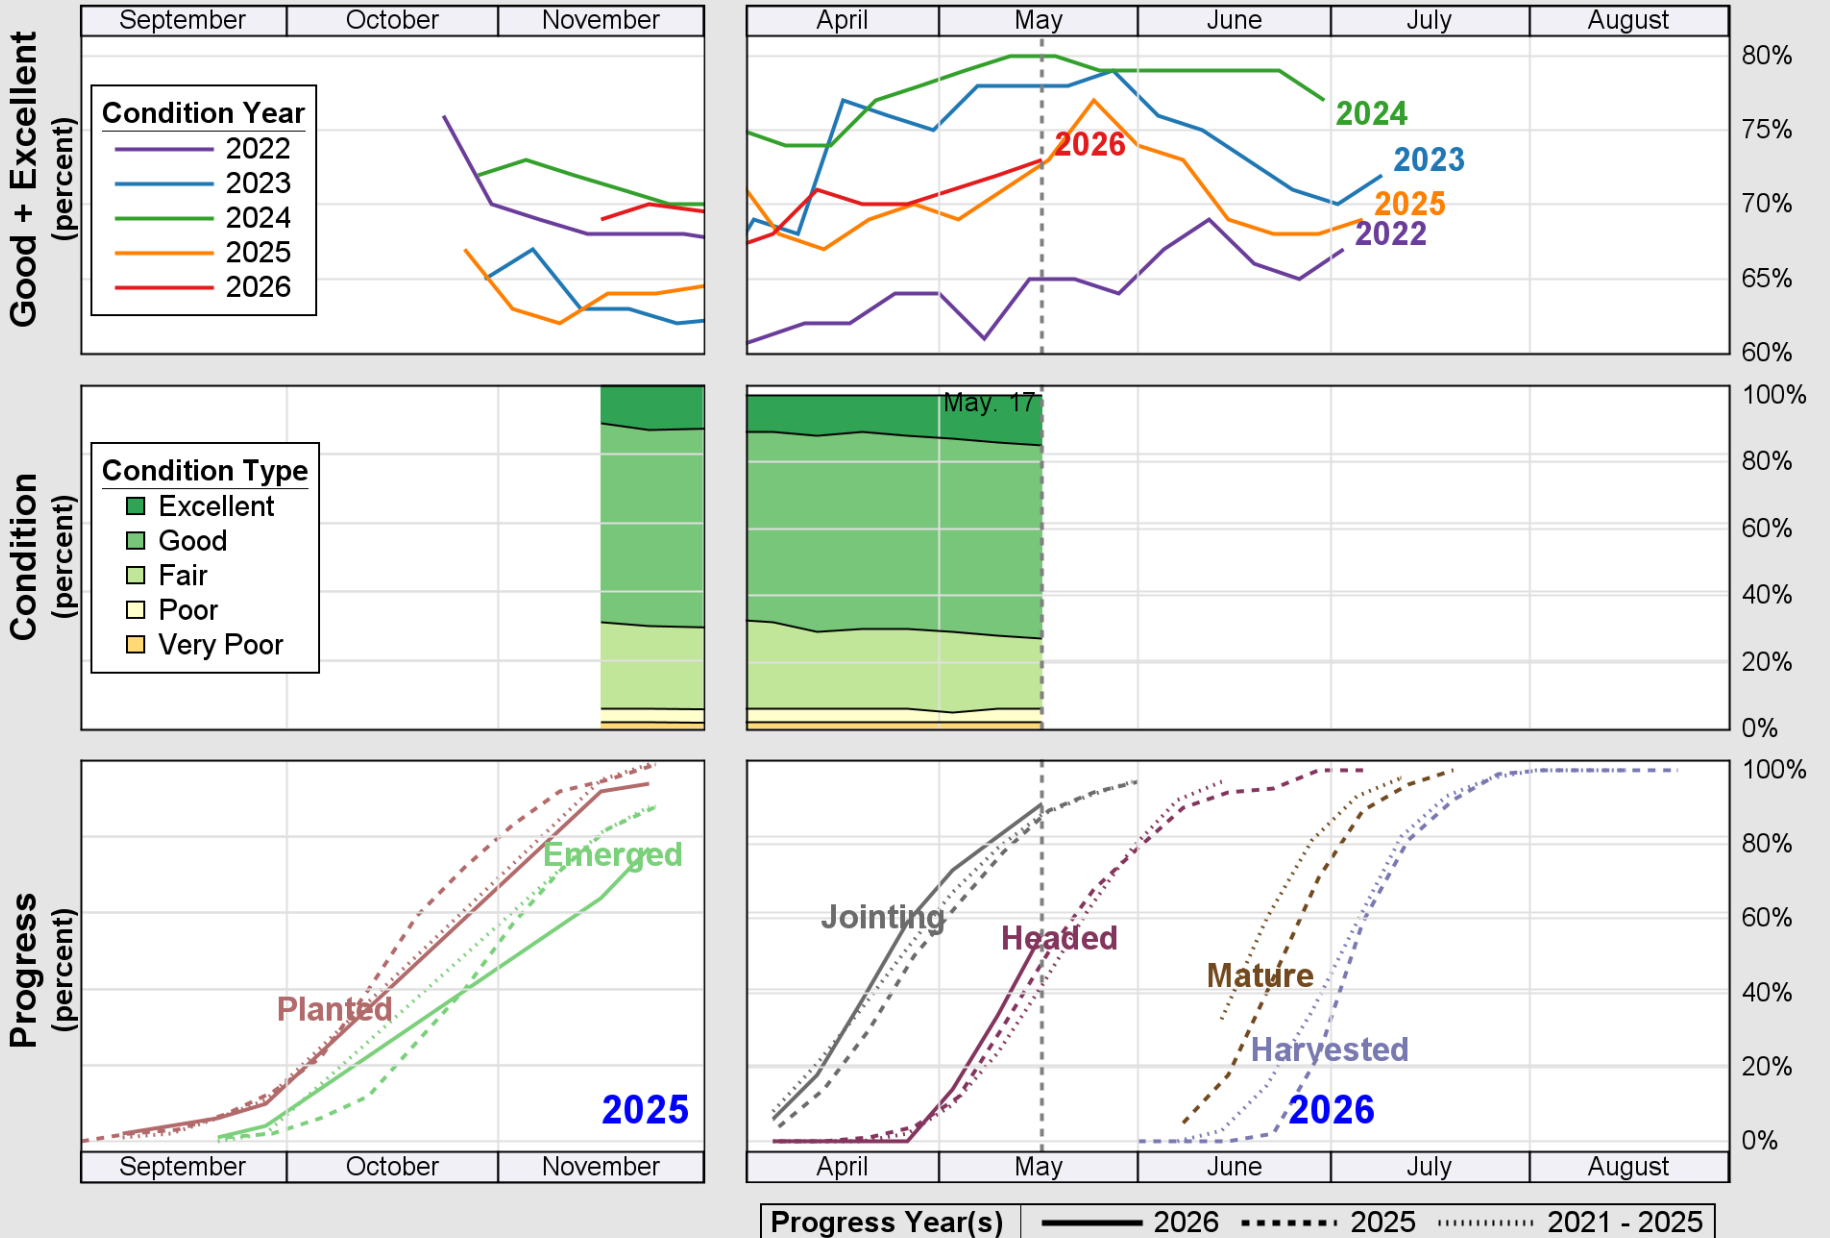

# Crop Progress and Condition: Corn in Indiana , 2026

NASS

Source: National Agricultural Statistics Service (NASS), Crop Progress Report

Source: National Agricultural Statistics Service (NASS), Crop Progress Report

# Crop Progress and Condition: Soybeans in Indiana , 2026

NASS

Source: National Agricultural Statistics Service (NASS), Crop Progress Report

USDA

# Crop Progress and Condition: Winter Wheat in Indiana , 2026

NASS

Source: National Agricultural Statistics Service (NASS), Crop Progress Report