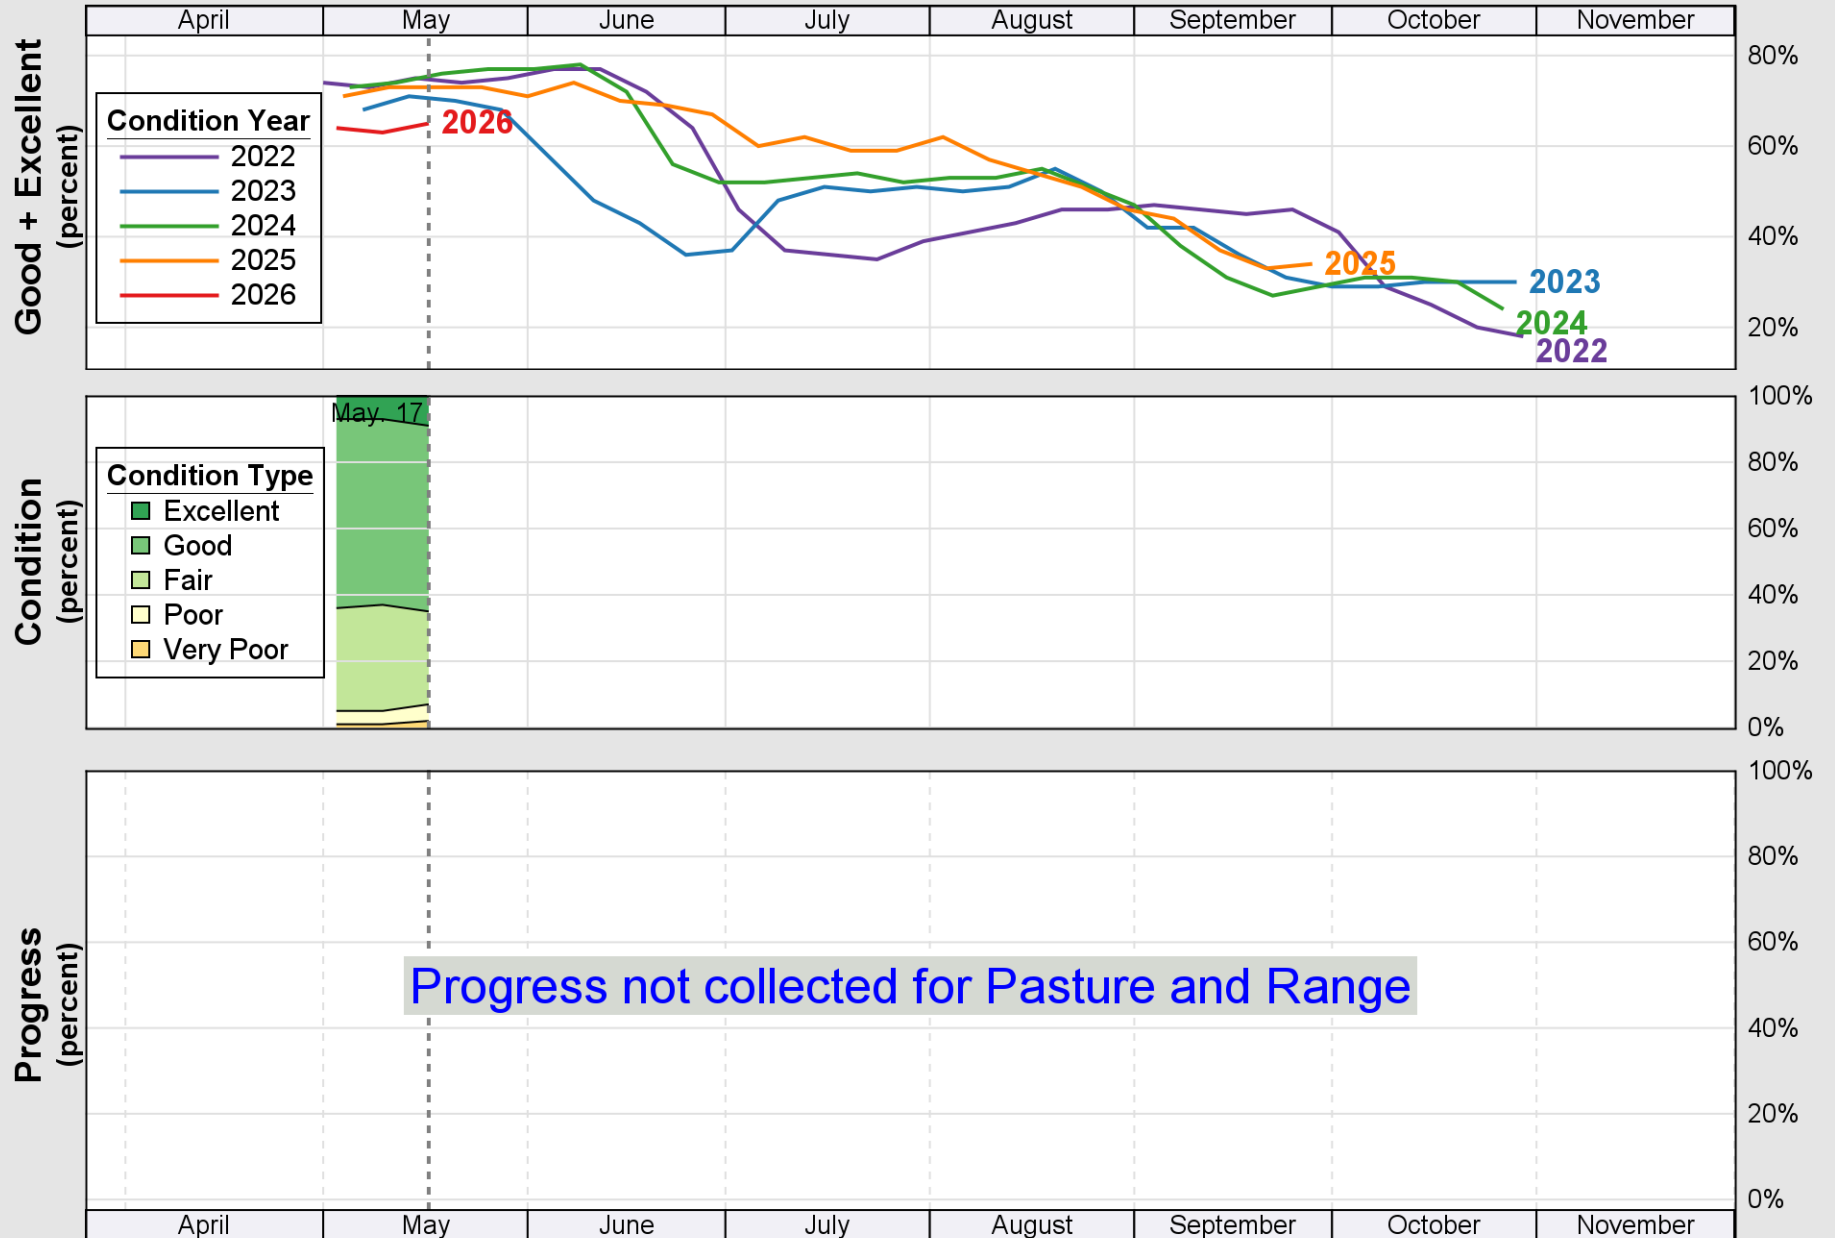

# Crop Progress and Condition: Corn in Indiana , 2026

NASS

Source: National Agricultural Statistics Service (NASS), Crop Progress Report

Source: National Agricultural Statistics Service (NASS), Crop Progress Report