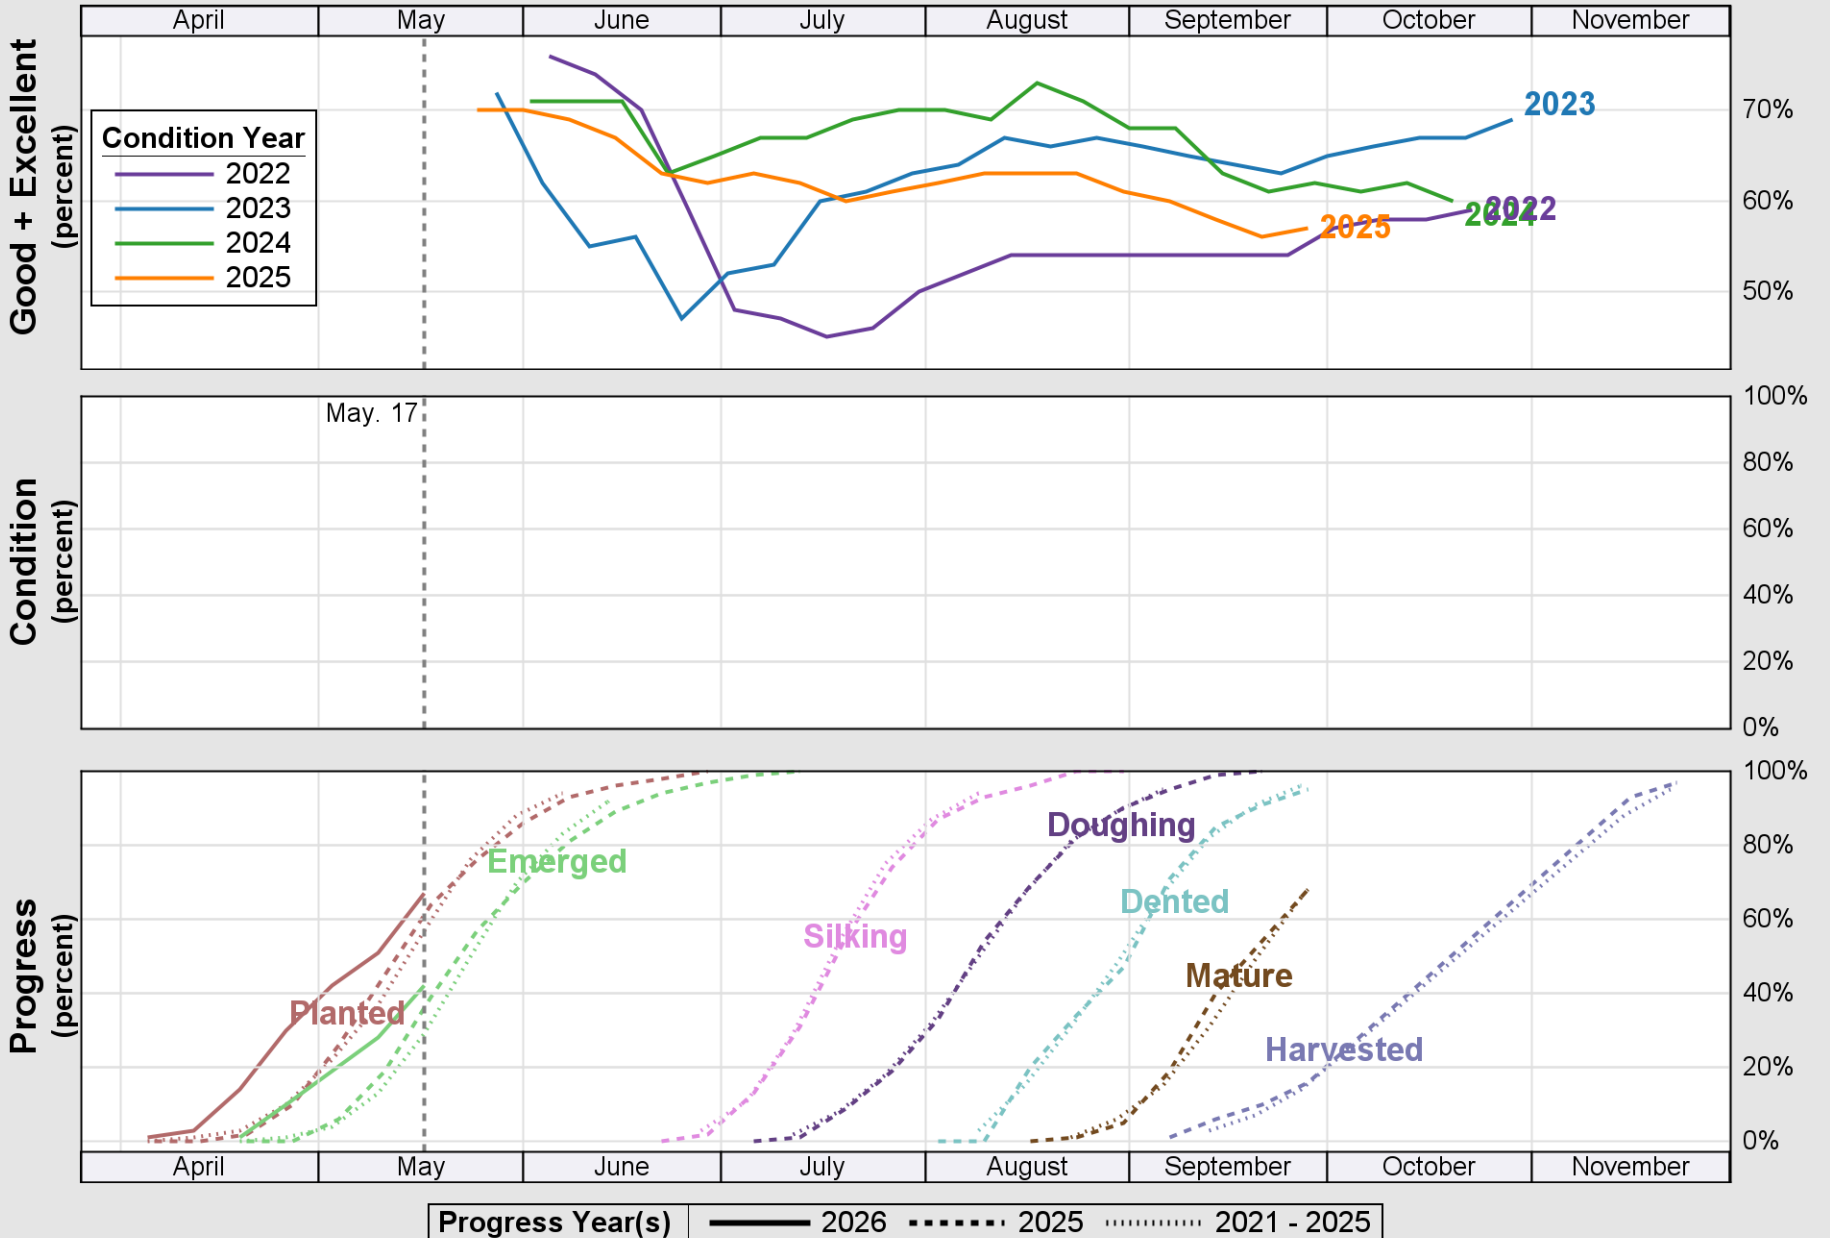

# Crop Progress and Condition: Corn in Indiana , 2026

NASS

Source: National Agricultural Statistics Service (NASS), Crop Progress Report

Source: National Agricultural Statistics Service (NASS), Crop Progress Report