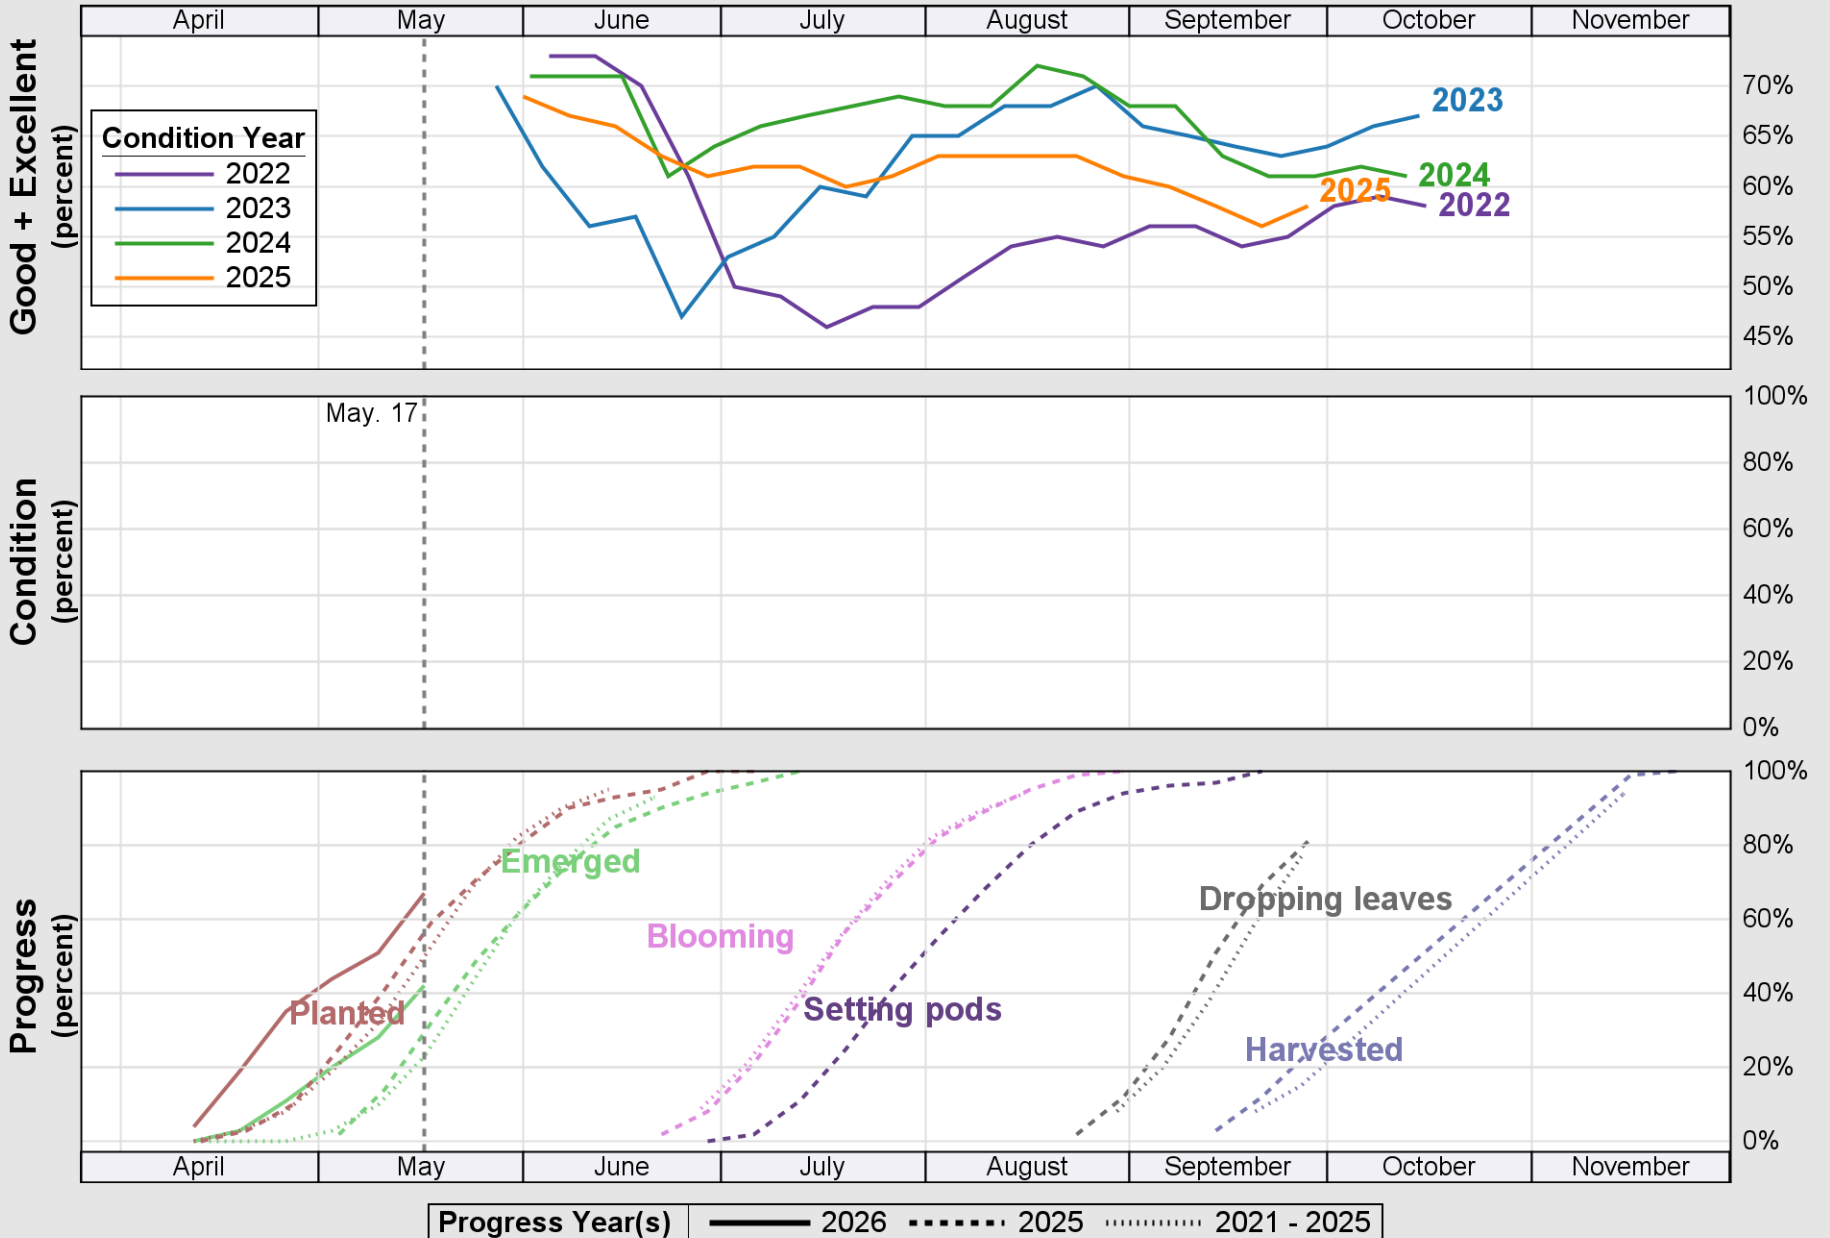

USDA

Crop Progress and Condition: Soybeans in Indiana , 2026

NASS

Source: National Agricultural Statistics Service (NASS), Crop Progress Report