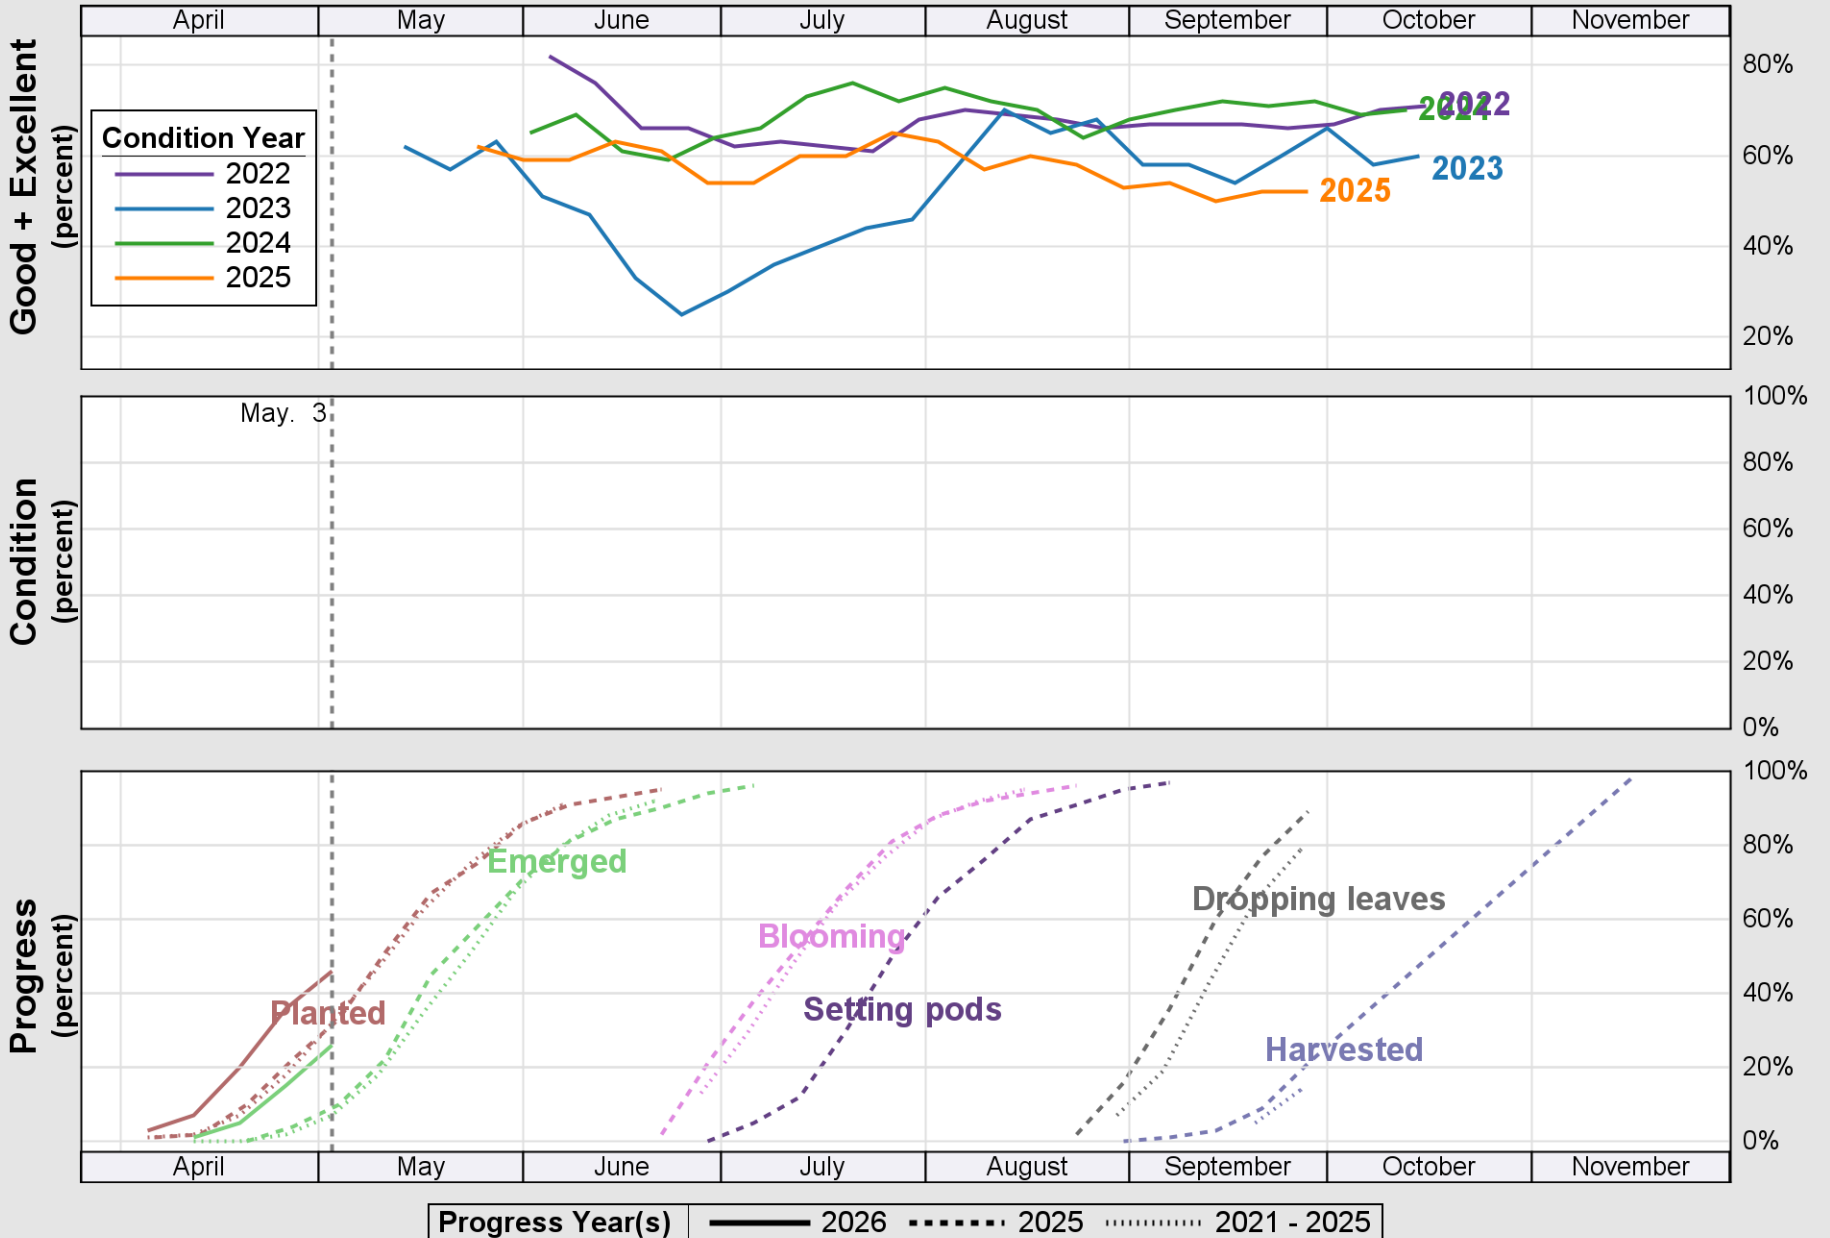

### Crop Progress and Condition: Corn in Illinois , 2026

NASS

Source: National Agricultural Statistics Service (NASS), Crop Progress Report

USDA

### Crop Progress and Condition: Pasture and Range in Illinois , 2026

NASS

Source: National Agricultural Statistics Service (NASS), Crop Progress Report

USDA

# Crop Progress and Condition: Soybeans in Illinois , 2026

NASS

Source: National Agricultural Statistics Service (NASS), Crop Progress Report

USDA

# Crop Progress and Condition: Winter Wheat in Illinois , 2026

NASS

Source: National Agricultural Statistics Service (NASS), Crop Progress Report