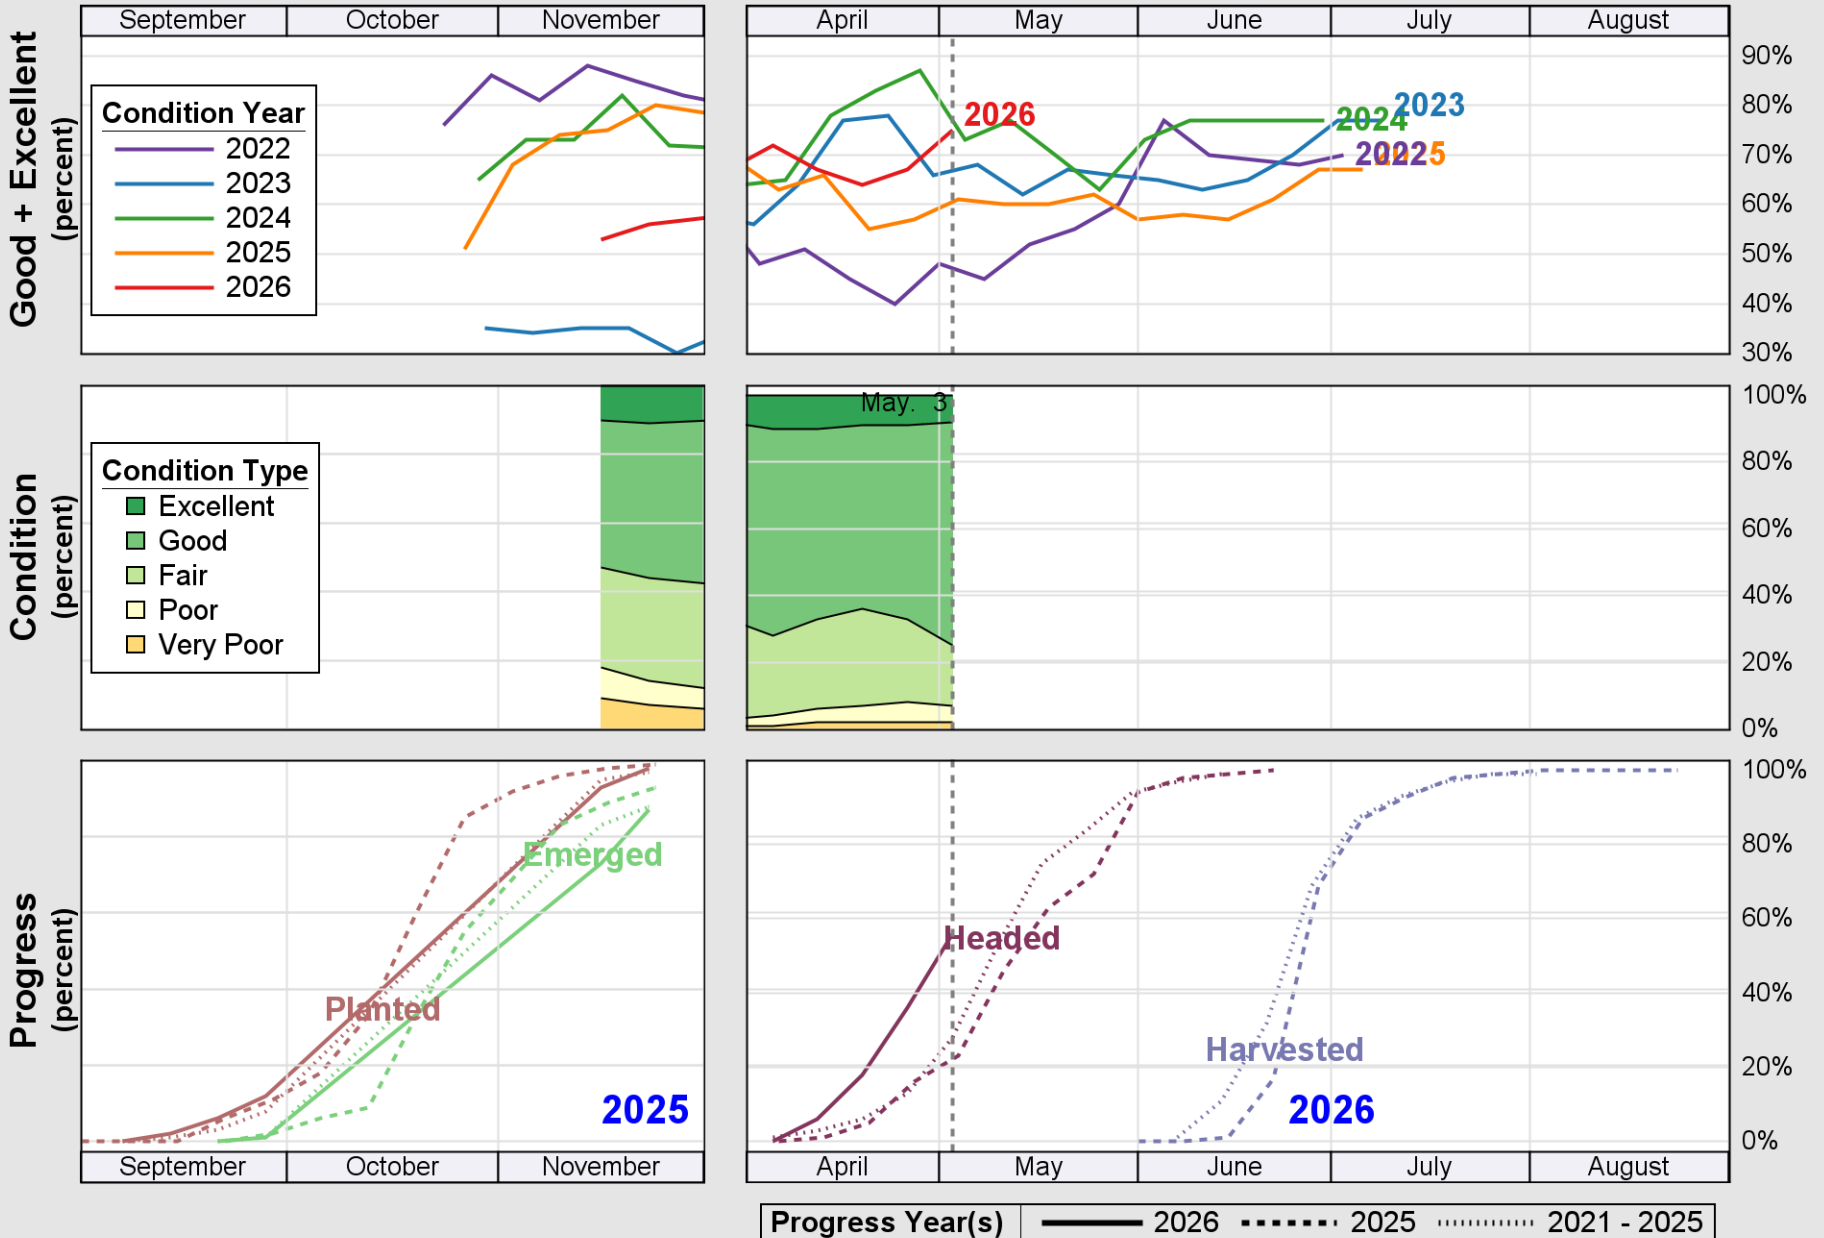

### Crop Progress and Condition: Corn in Illinois , 2026

NASS

Source: National Agricultural Statistics Service (NASS), Crop Progress Report

USDA

### Crop Progress and Condition: Pasture and Range in Illinois , 2026

NASS

Source: National Agricultural Statistics Service (NASS), Crop Progress Report

USDA

# Crop Progress and Condition: Soybeans in Illinois , 2026

NASS

Source: National Agricultural Statistics Service (NASS), Crop Progress Report

USDA

# Crop Progress and Condition: Winter Wheat in Illinois , 2026

NASS

Source: National Agricultural Statistics Service (NASS), Crop Progress Report