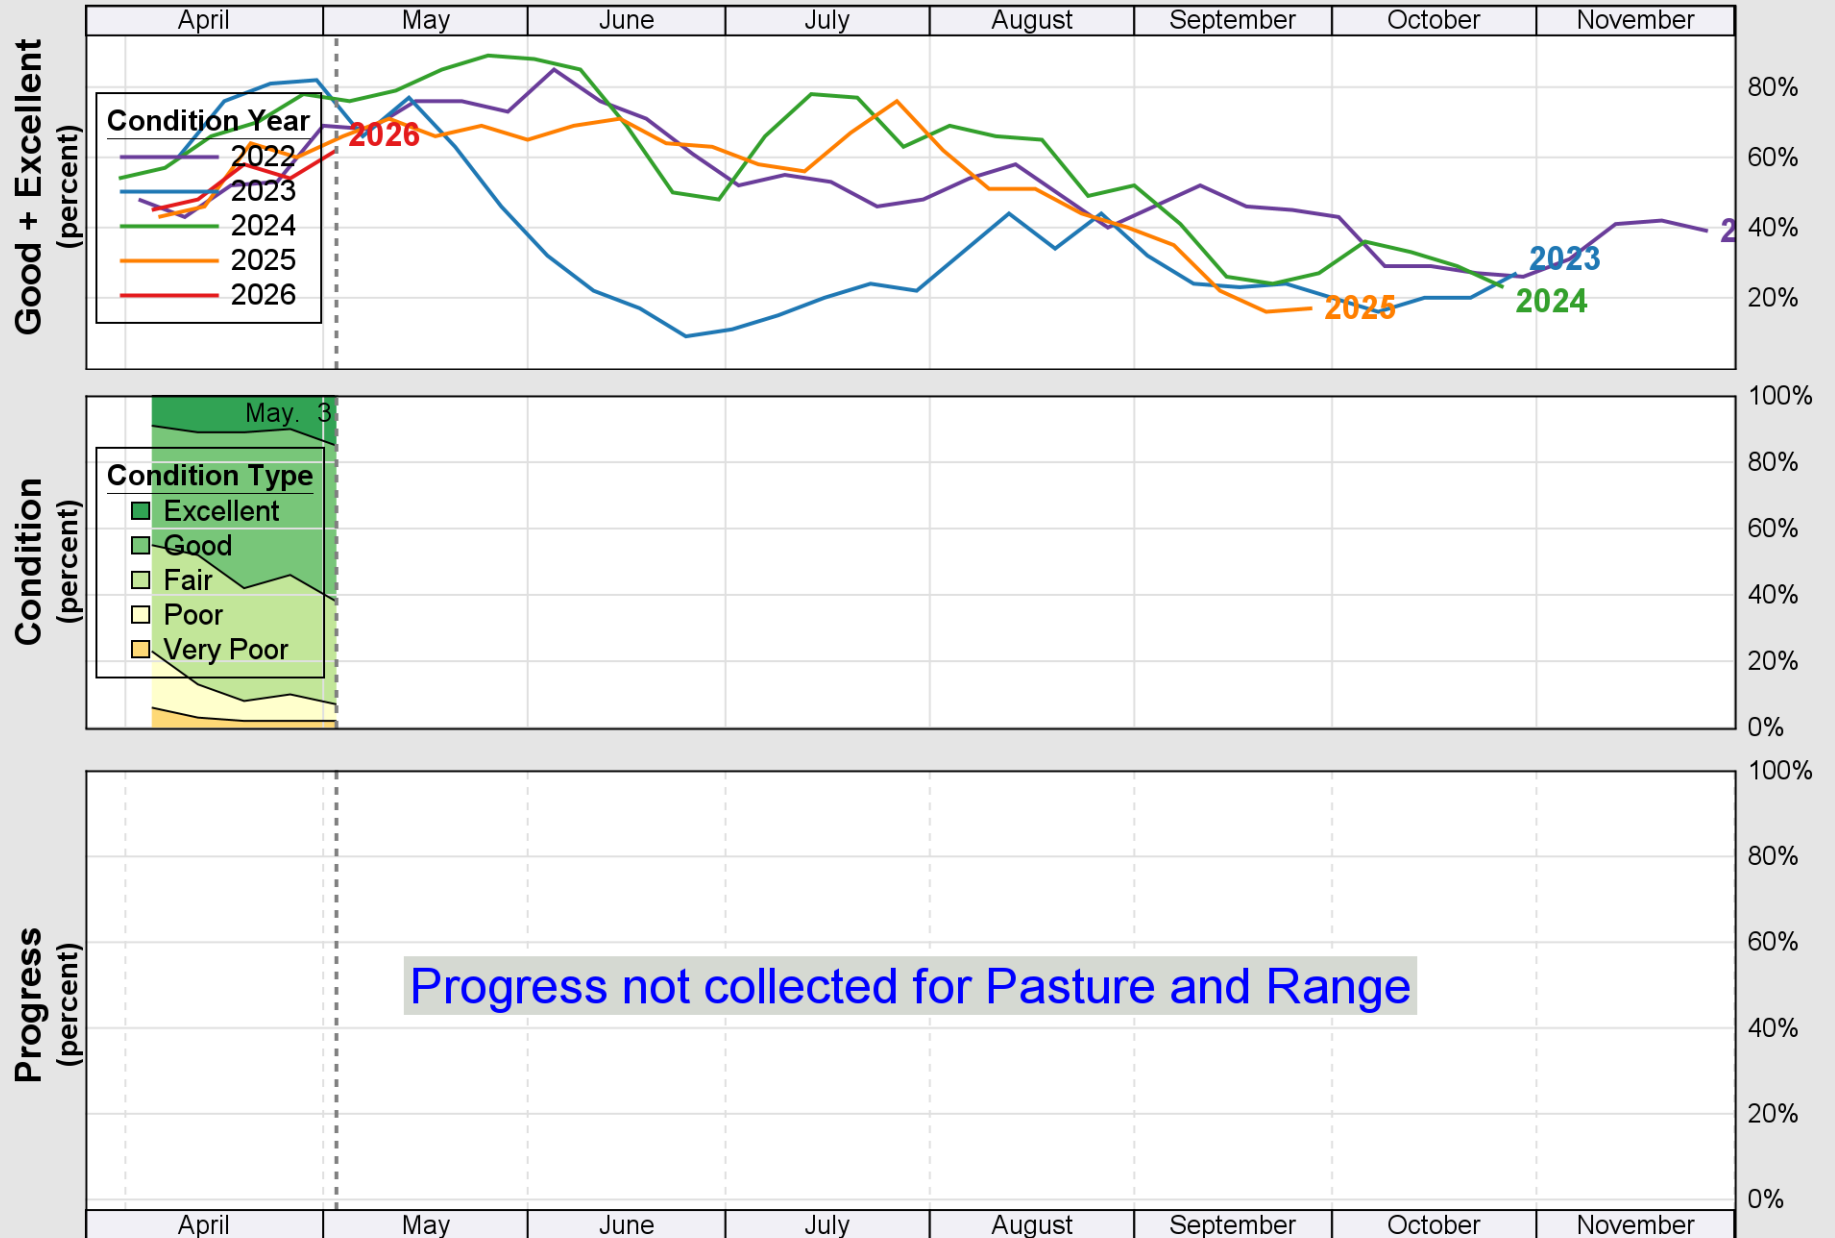

### Crop Progress and Condition: Corn in Illinois , 2026

NASS

Source: National Agricultural Statistics Service (NASS), Crop Progress Report

USDA

### Crop Progress and Condition: Pasture and Range in Illinois , 2026

NASS

Source: National Agricultural Statistics Service (NASS), Crop Progress Report

USDA