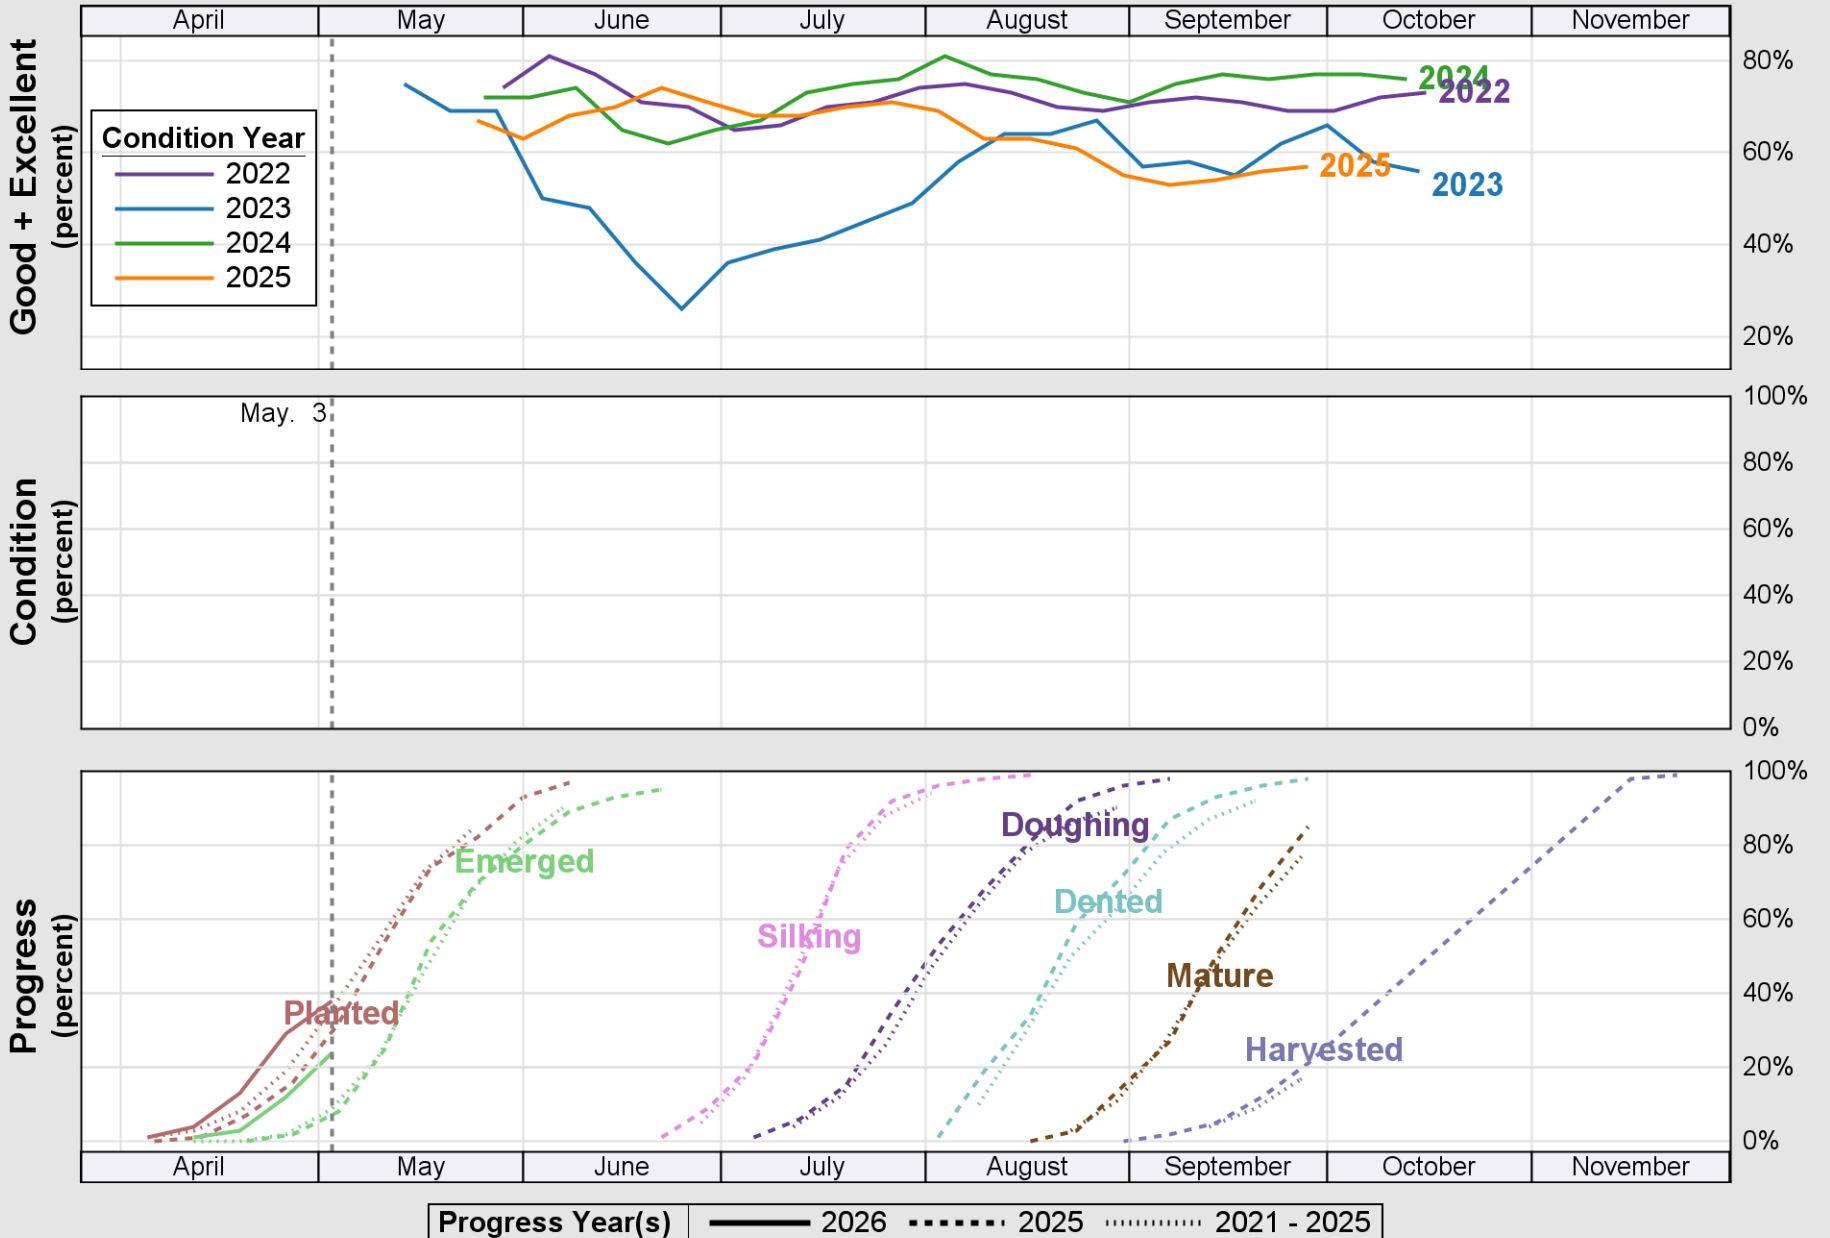

### Crop Progress and Condition: Corn in Illinois , 2026

NASS

Source: National Agricultural Statistics Service (NASS), Crop Progress Report

USDA

### Crop Progress and Condition: Pasture and Range in Illinois , 2026

NASS

Source: National Agricultural Statistics Service (NASS), Crop Progress Report

USDA

# Crop Progress and Condition: Soybeans in Illinois , 2026

NASS

Source: National Agricultural Statistics Service (NASS), Crop Progress Report

USDA