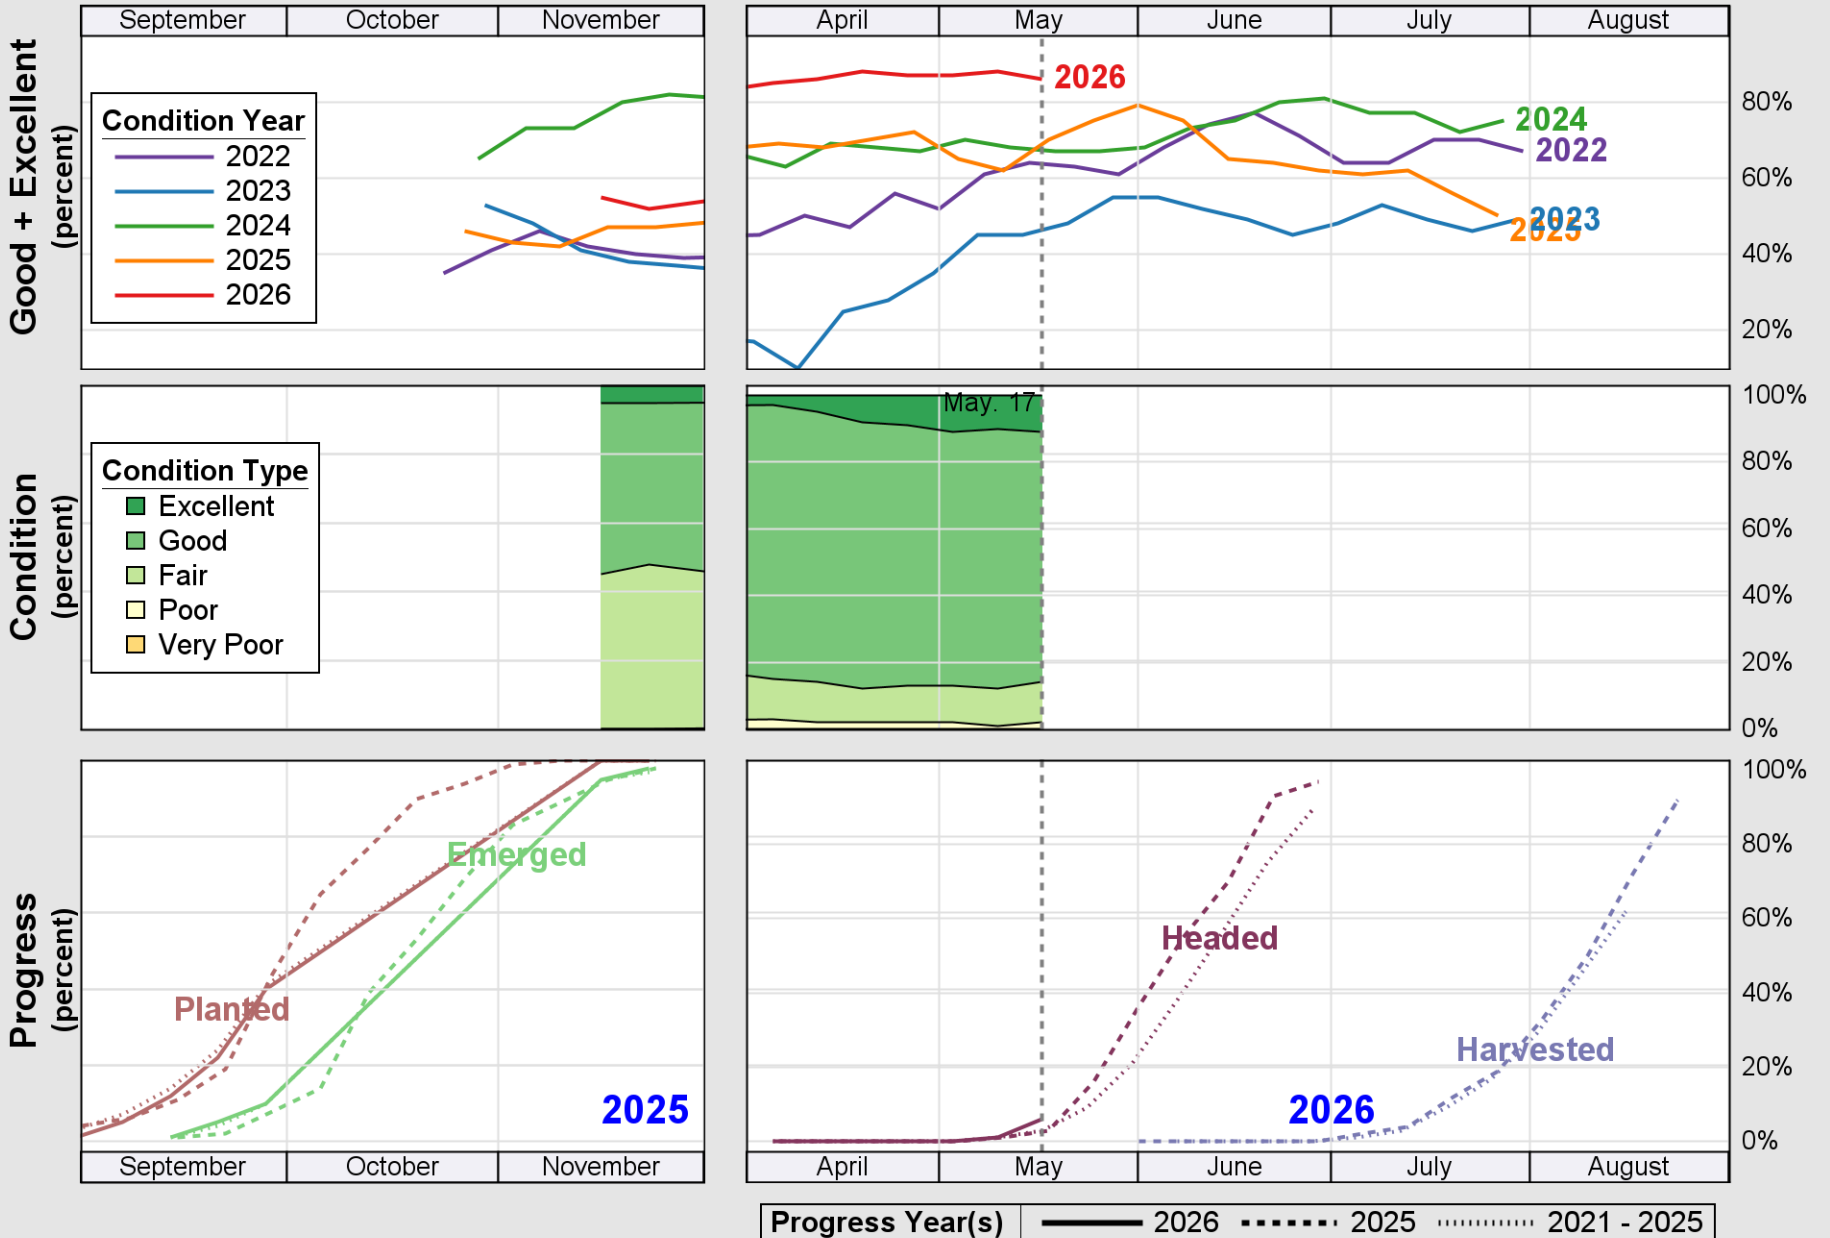

# Crop Progress and Condition: Spring Wheat in Idaho , 2026

NASS

Source: National Agricultural Statistics Service (NASS), Crop Progress Report

USDA

# Crop Progress and Condition: Sugar Beets in Idaho , 2026

NASS

Progress Year(s) — 2026 - - - - - 2025 ..... 2021 - 2025

Source: National Agricultural Statistics Service (NASS), Crop Progress Report

USDA

# Crop Progress and Condition: Winter Wheat in Idaho , 2026

NASS

Source: National Agricultural Statistics Service (NASS), Crop Progress Report