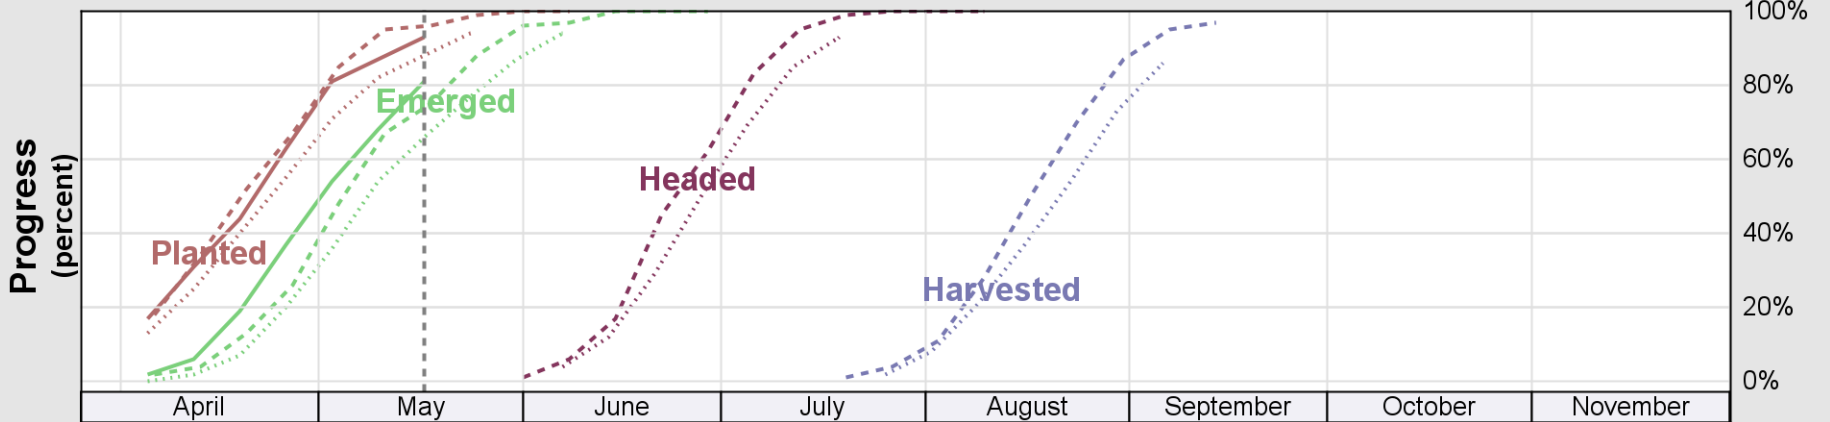

# Crop Progress and Condition: Barley in Idaho , 2026

NASS

Progress Year(s) ——— 2026    ····· 2025    ······ 2021 - 2025

Source: National Agricultural Statistics Service (NASS), Crop Progress Report

USDA