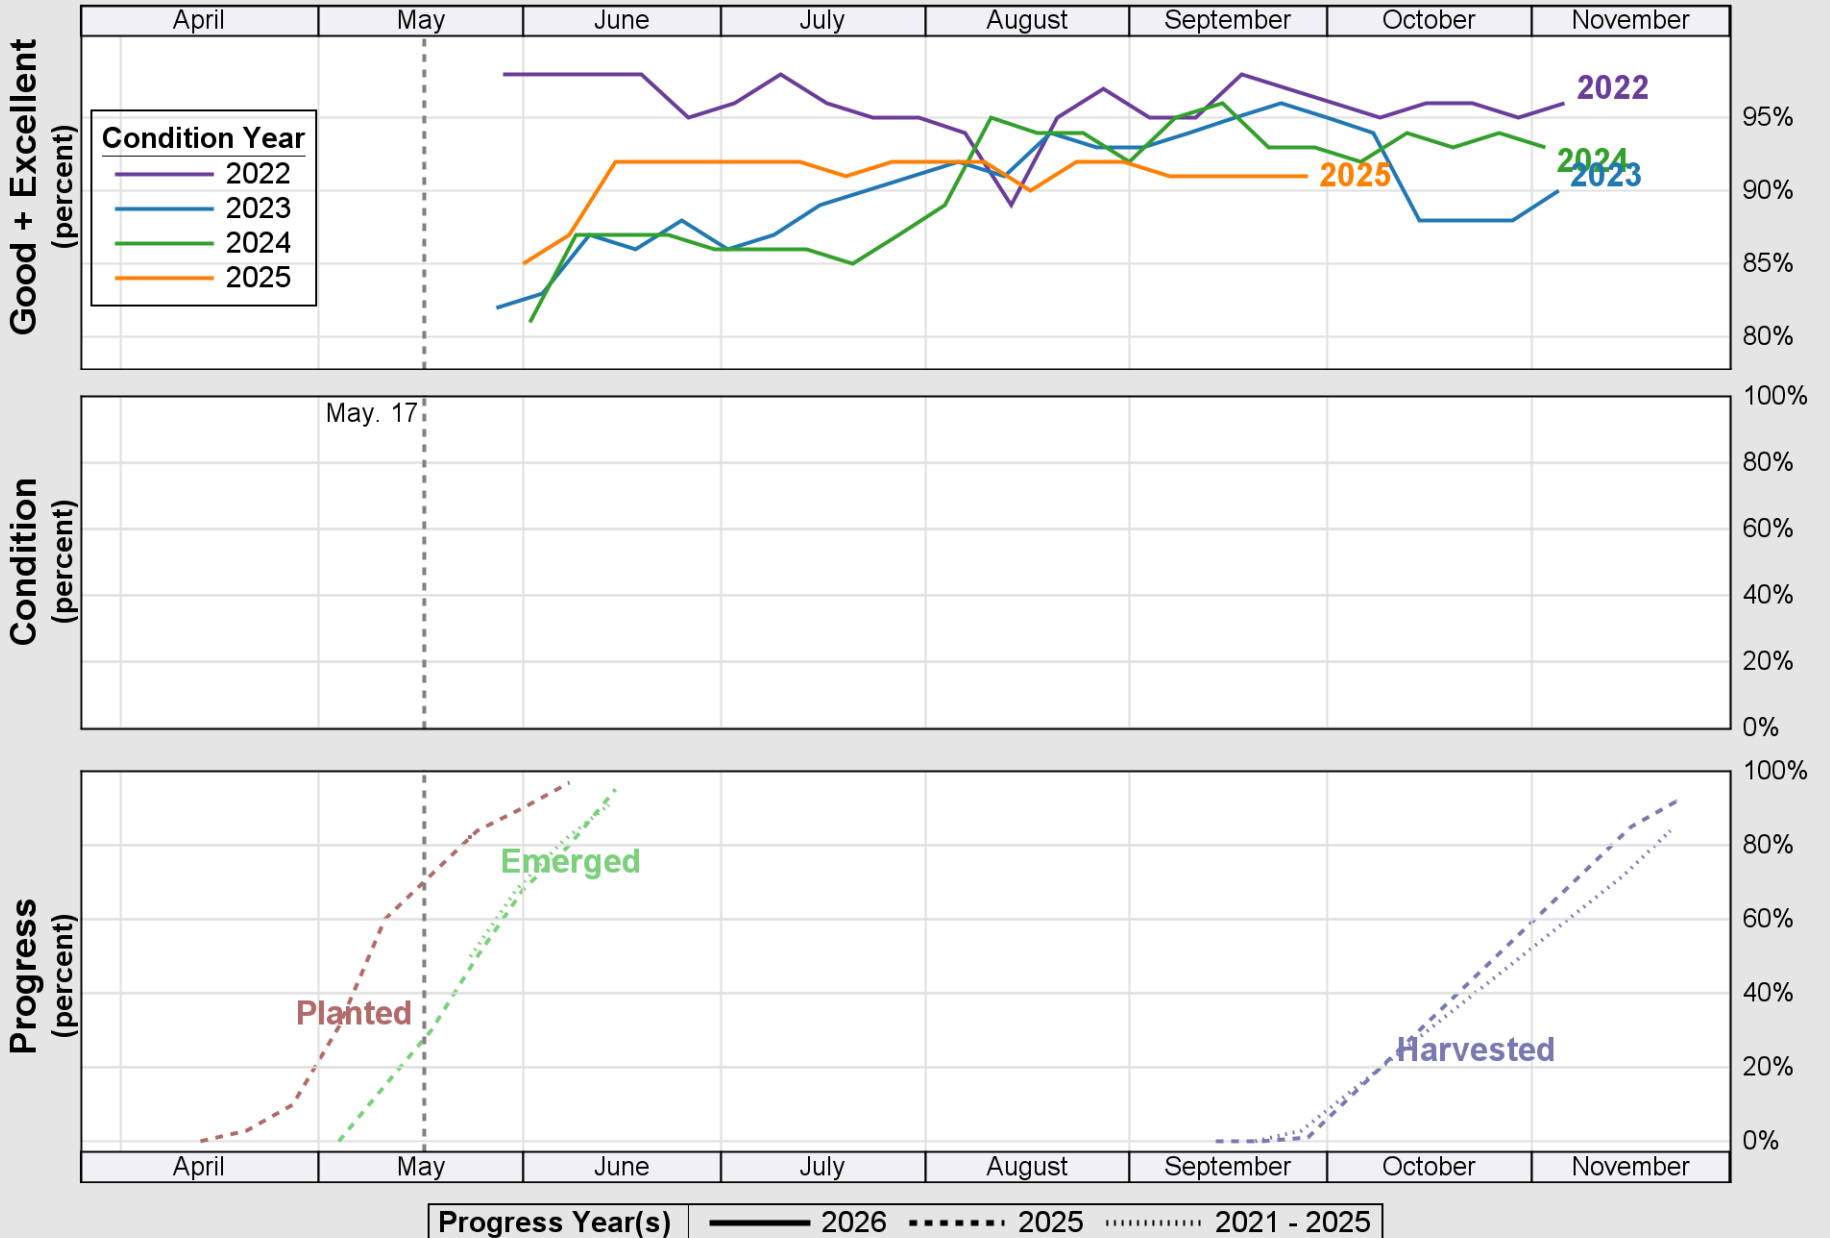

# Crop Progress and Condition: Barley in Idaho , 2026

NASS

Progress Year(s) ——— 2026    ····· 2025    ······ 2021 - 2025

Source: National Agricultural Statistics Service (NASS), Crop Progress Report

USDA

### Crop Progress and Condition: Corn in Idaho , 2026

NASS

Source: National Agricultural Statistics Service (NASS), Crop Progress Report

USDA

### Crop Progress and Condition: Oats in Idaho , 2026

NASS

Progress Year(s)    — 2026    ..... 2025    ..... 2021 - 2025

Source: National Agricultural Statistics Service (NASS), Crop Progress Report

USDA