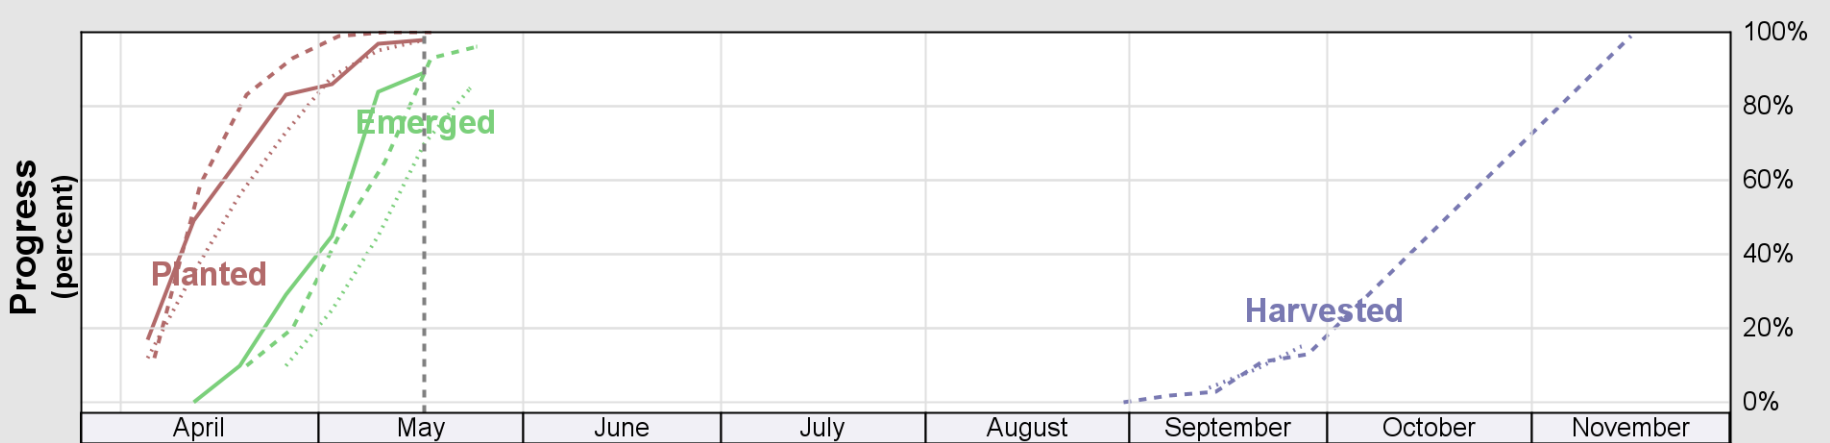

# Crop Progress and Condition: Spring Wheat in Idaho , 2026

NASS

Source: National Agricultural Statistics Service (NASS), Crop Progress Report

USDA

# Crop Progress and Condition: Sugar Beets in Idaho , 2026

NASS

Progress Year(s) — 2026 - - - - - 2025 ..... 2021 - 2025

Source: National Agricultural Statistics Service (NASS), Crop Progress Report

USDA