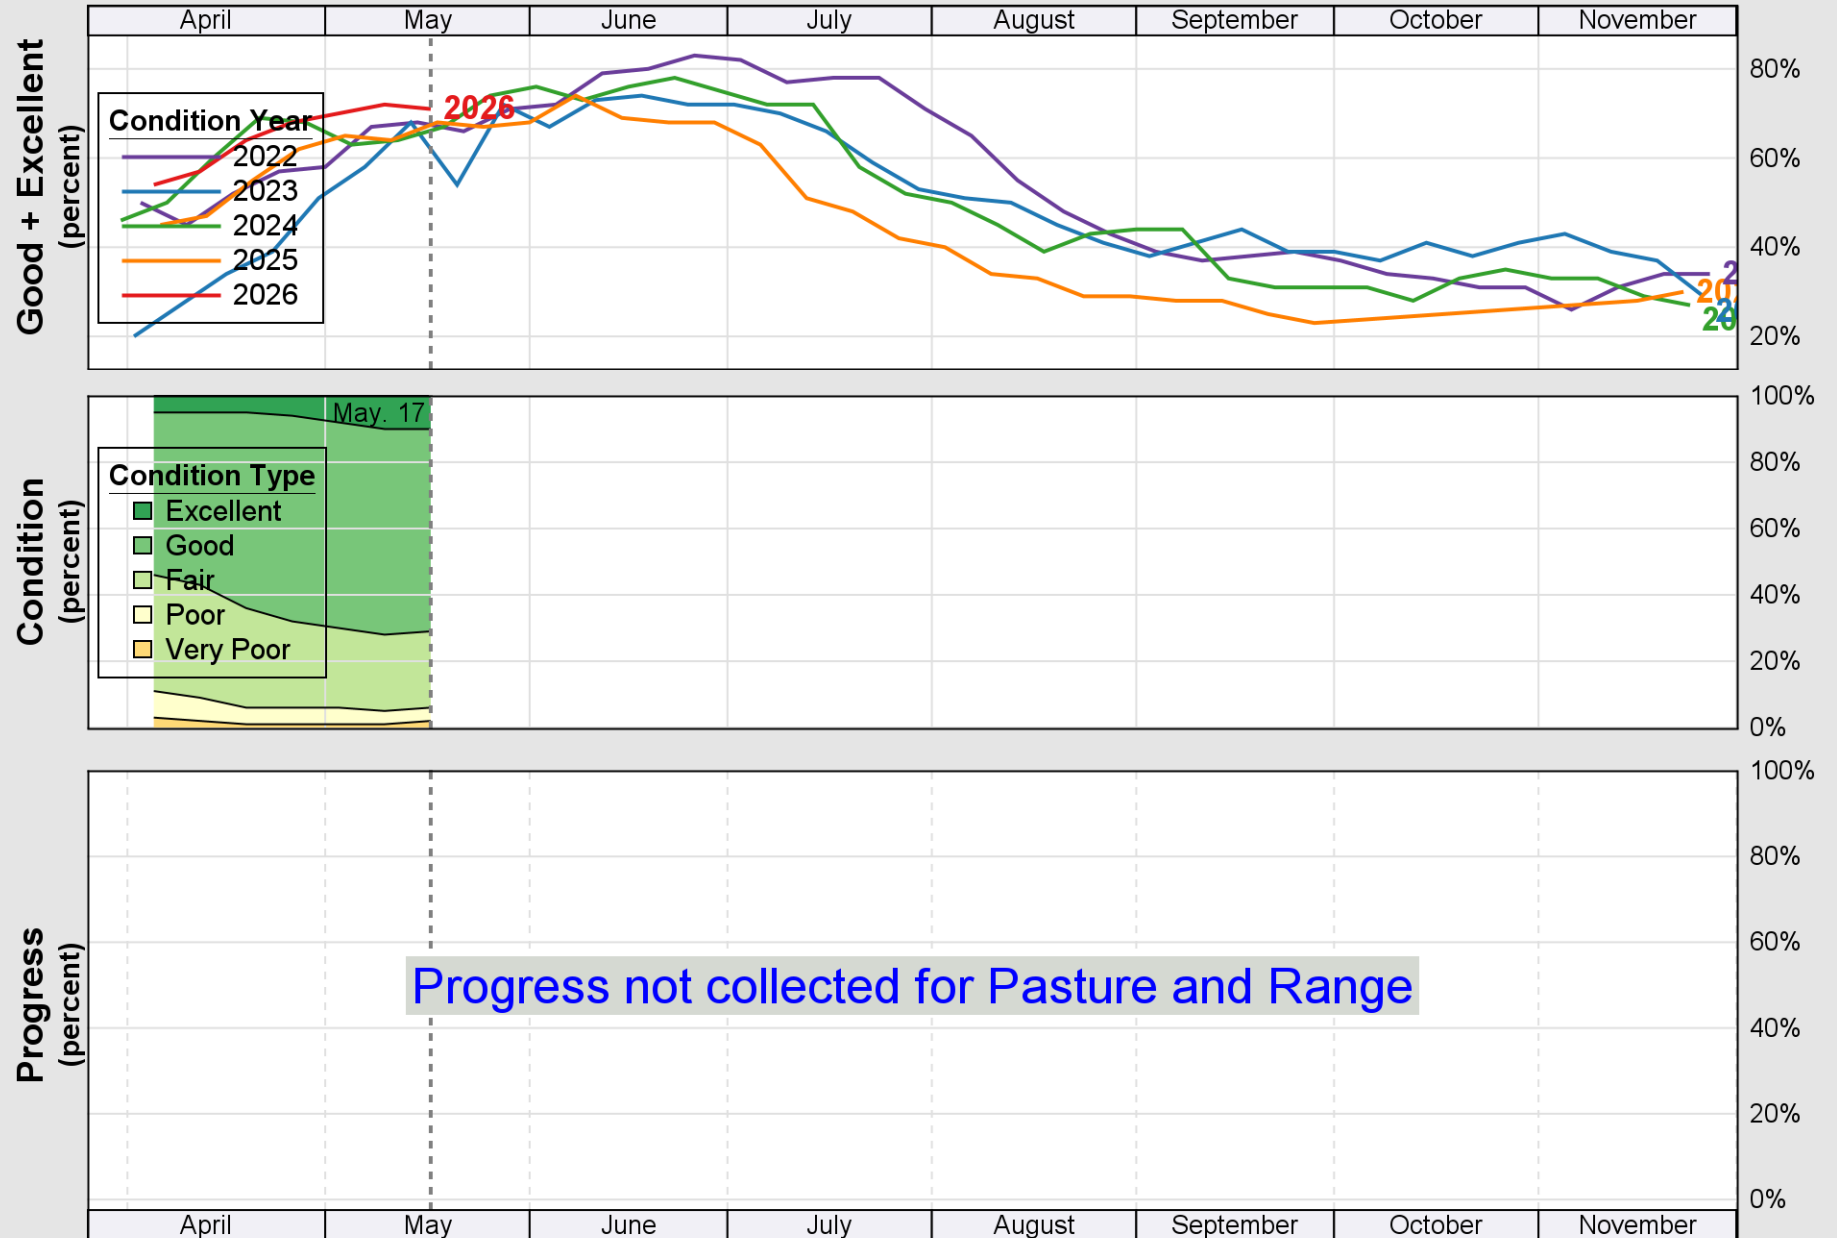

### Crop Progress and Condition: Corn in Idaho , 2026

NASS

Source: National Agricultural Statistics Service (NASS), Crop Progress Report

USDA

### Crop Progress and Condition: Oats in Idaho , 2026

NASS

Progress Year(s)    — 2026    ..... 2025    ..... 2021 - 2025

Source: National Agricultural Statistics Service (NASS), Crop Progress Report

USDA

# Crop Progress and Condition: Pasture and Range in Idaho , 2026

NASS

Source: National Agricultural Statistics Service (NASS), Crop Progress Report

USDA