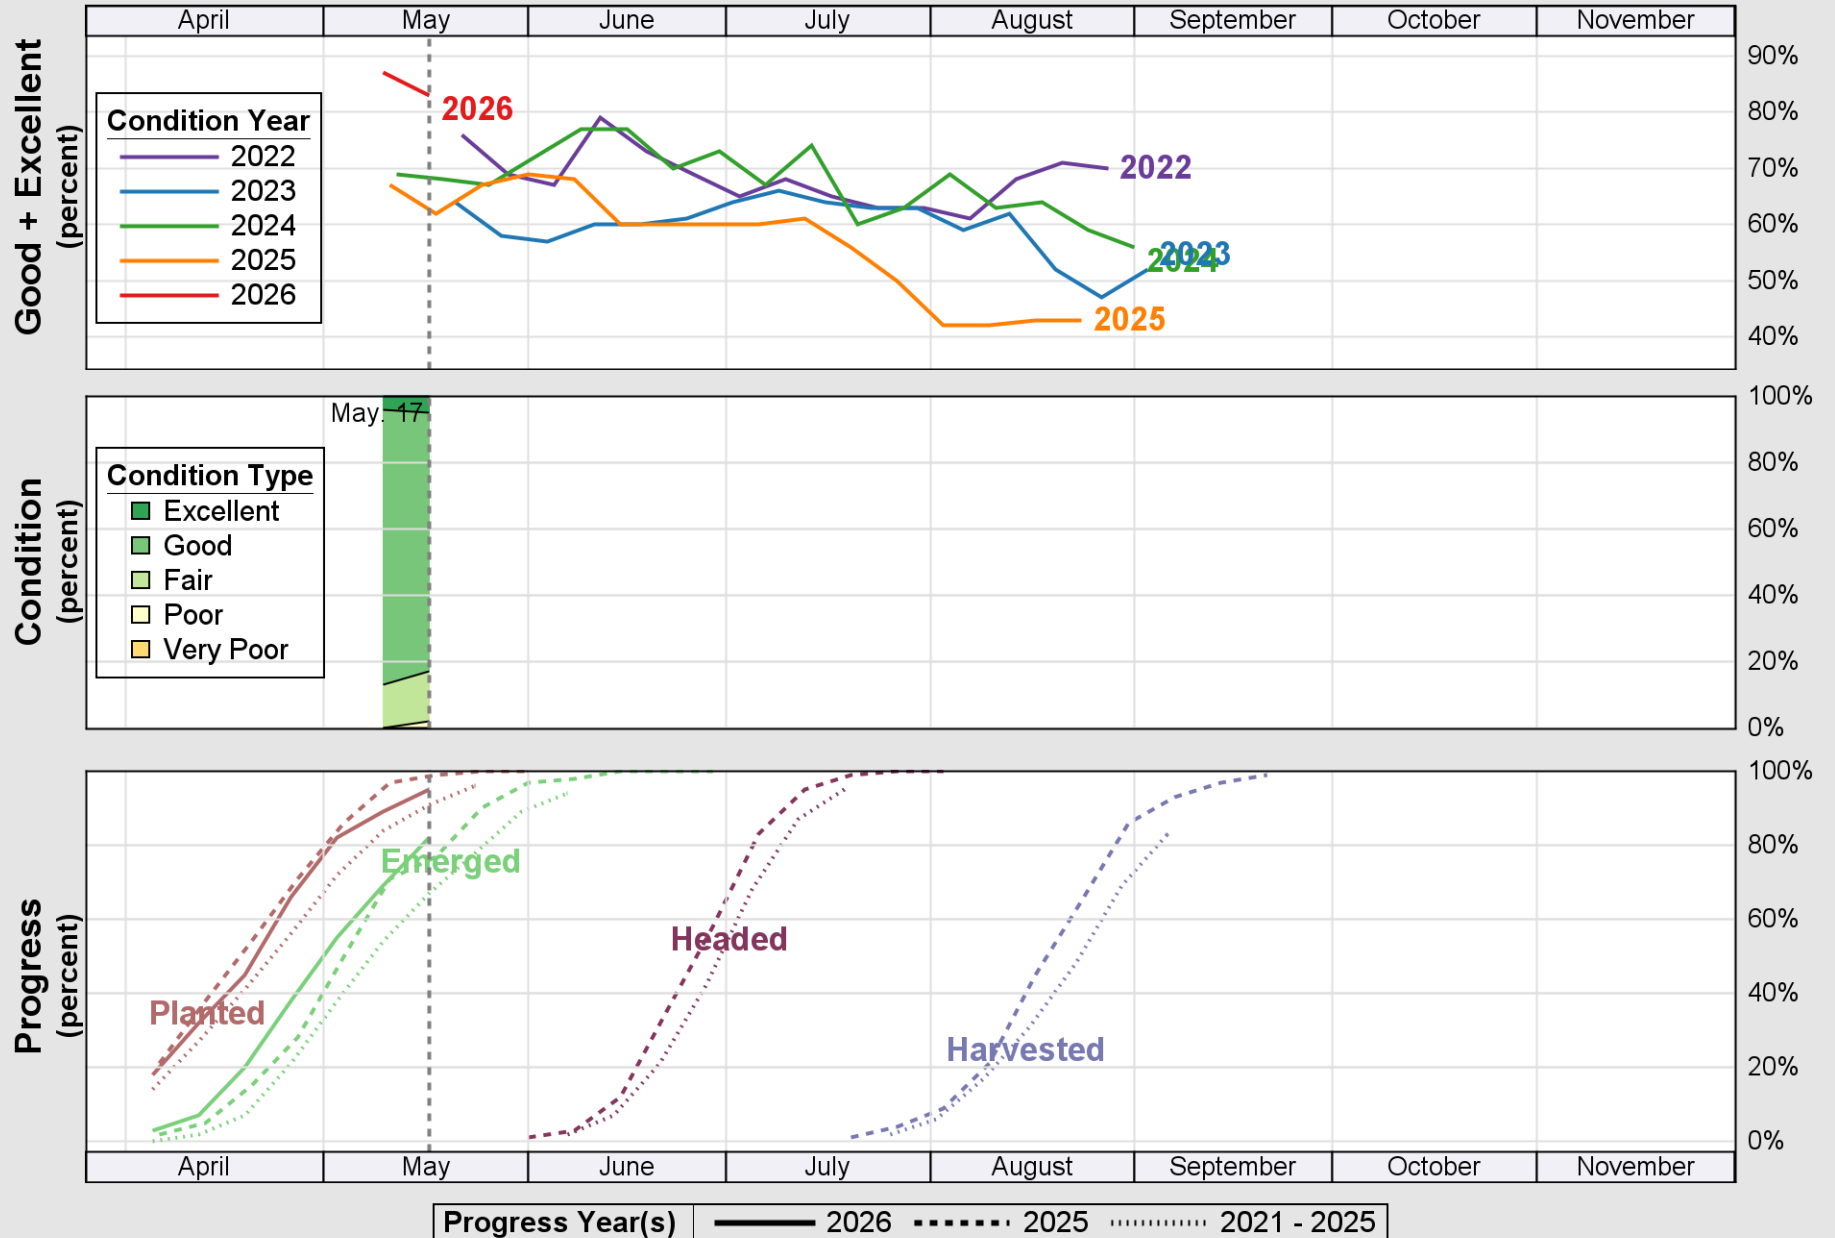

### Crop Progress and Condition: Oats in Idaho , 2026

NASS

Progress Year(s)    — 2026    ..... 2025    ..... 2021 - 2025

Source: National Agricultural Statistics Service (NASS), Crop Progress Report

USDA

# Crop Progress and Condition: Pasture and Range in Idaho , 2026

NASS

Source: National Agricultural Statistics Service (NASS), Crop Progress Report

USDA

# Crop Progress and Condition: Spring Wheat in Idaho , 2026

NASS

Source: National Agricultural Statistics Service (NASS), Crop Progress Report

USDA

# Crop Progress and Condition: Sugar Beets in Idaho , 2026

NASS

Progress Year(s) — 2026 - - - - - 2025 ..... 2021 - 2025

Source: National Agricultural Statistics Service (NASS), Crop Progress Report

USDA