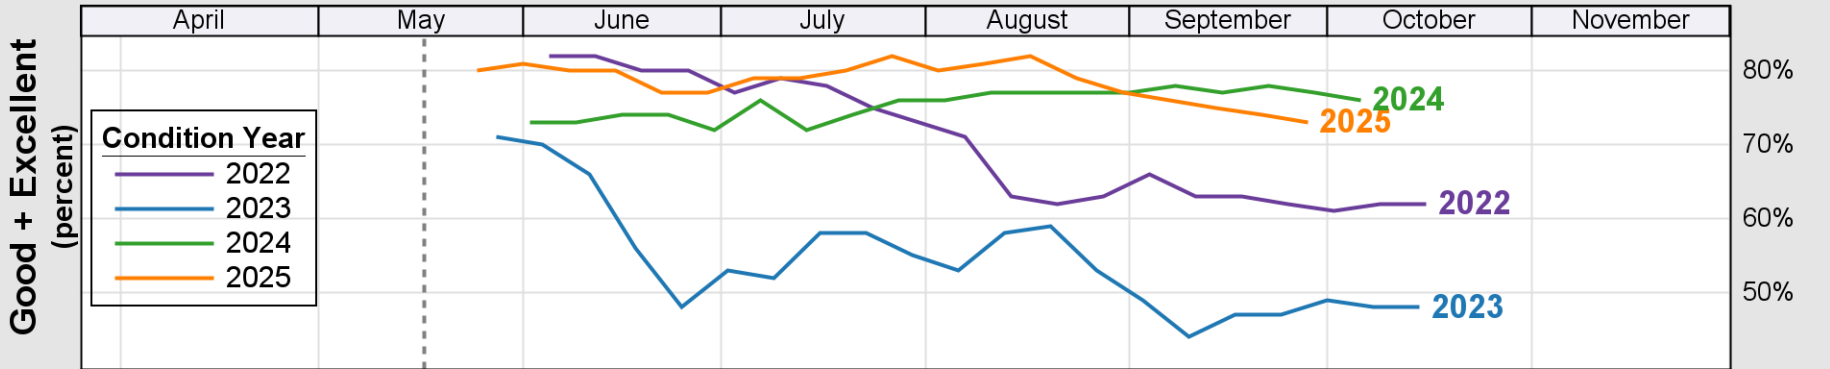

USDA

Crop Progress and Condition: Pasture and Range in Iowa , 2026

NASS

Source: National Agricultural Statistics Service (NASS), Crop Progress Report

USDA

Crop Progress and Condition: Soybeans in Iowa , 2026

NASS

Progress Year(s) ——— 2026 2025 2021 - 2025

Source: National Agricultural Statistics Service (NASS), Crop Progress Report