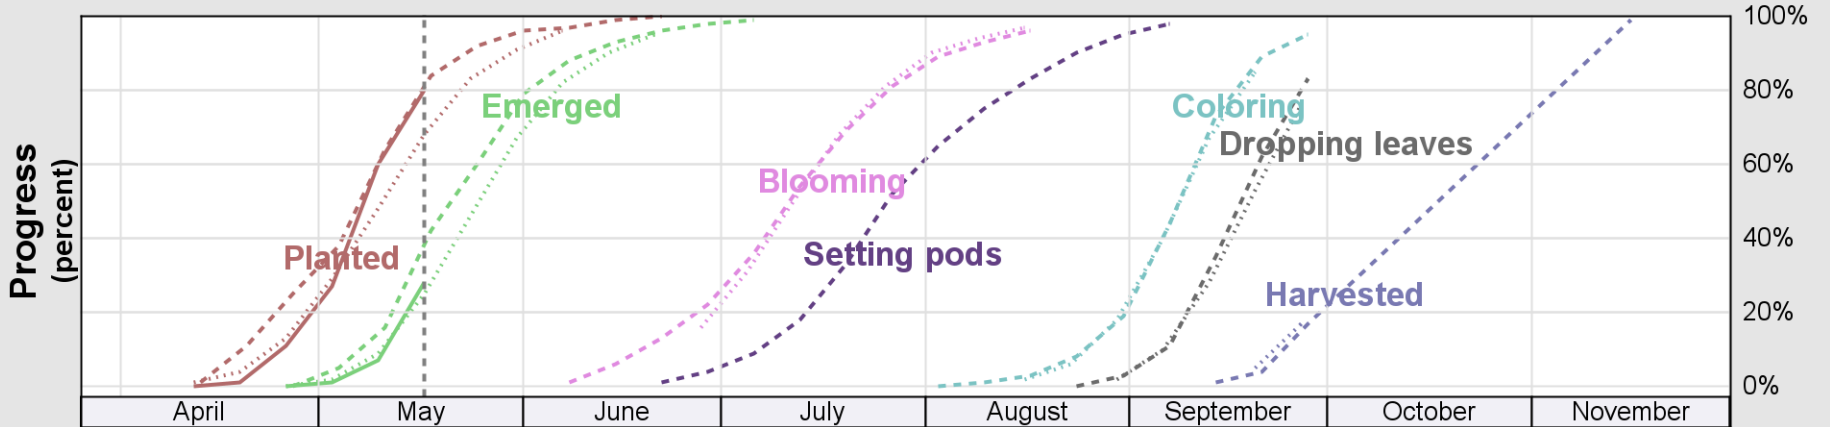

USDA

Crop Progress and Condition: Pasture and Range in Iowa , 2026

NASS

Source: National Agricultural Statistics Service (NASS), Crop Progress Report

USDA

Crop Progress and Condition: Soybeans in Iowa , 2026

NASS

Progress Year(s) ——— 2026 2025 2021 - 2025

Source: National Agricultural Statistics Service (NASS), Crop Progress Report