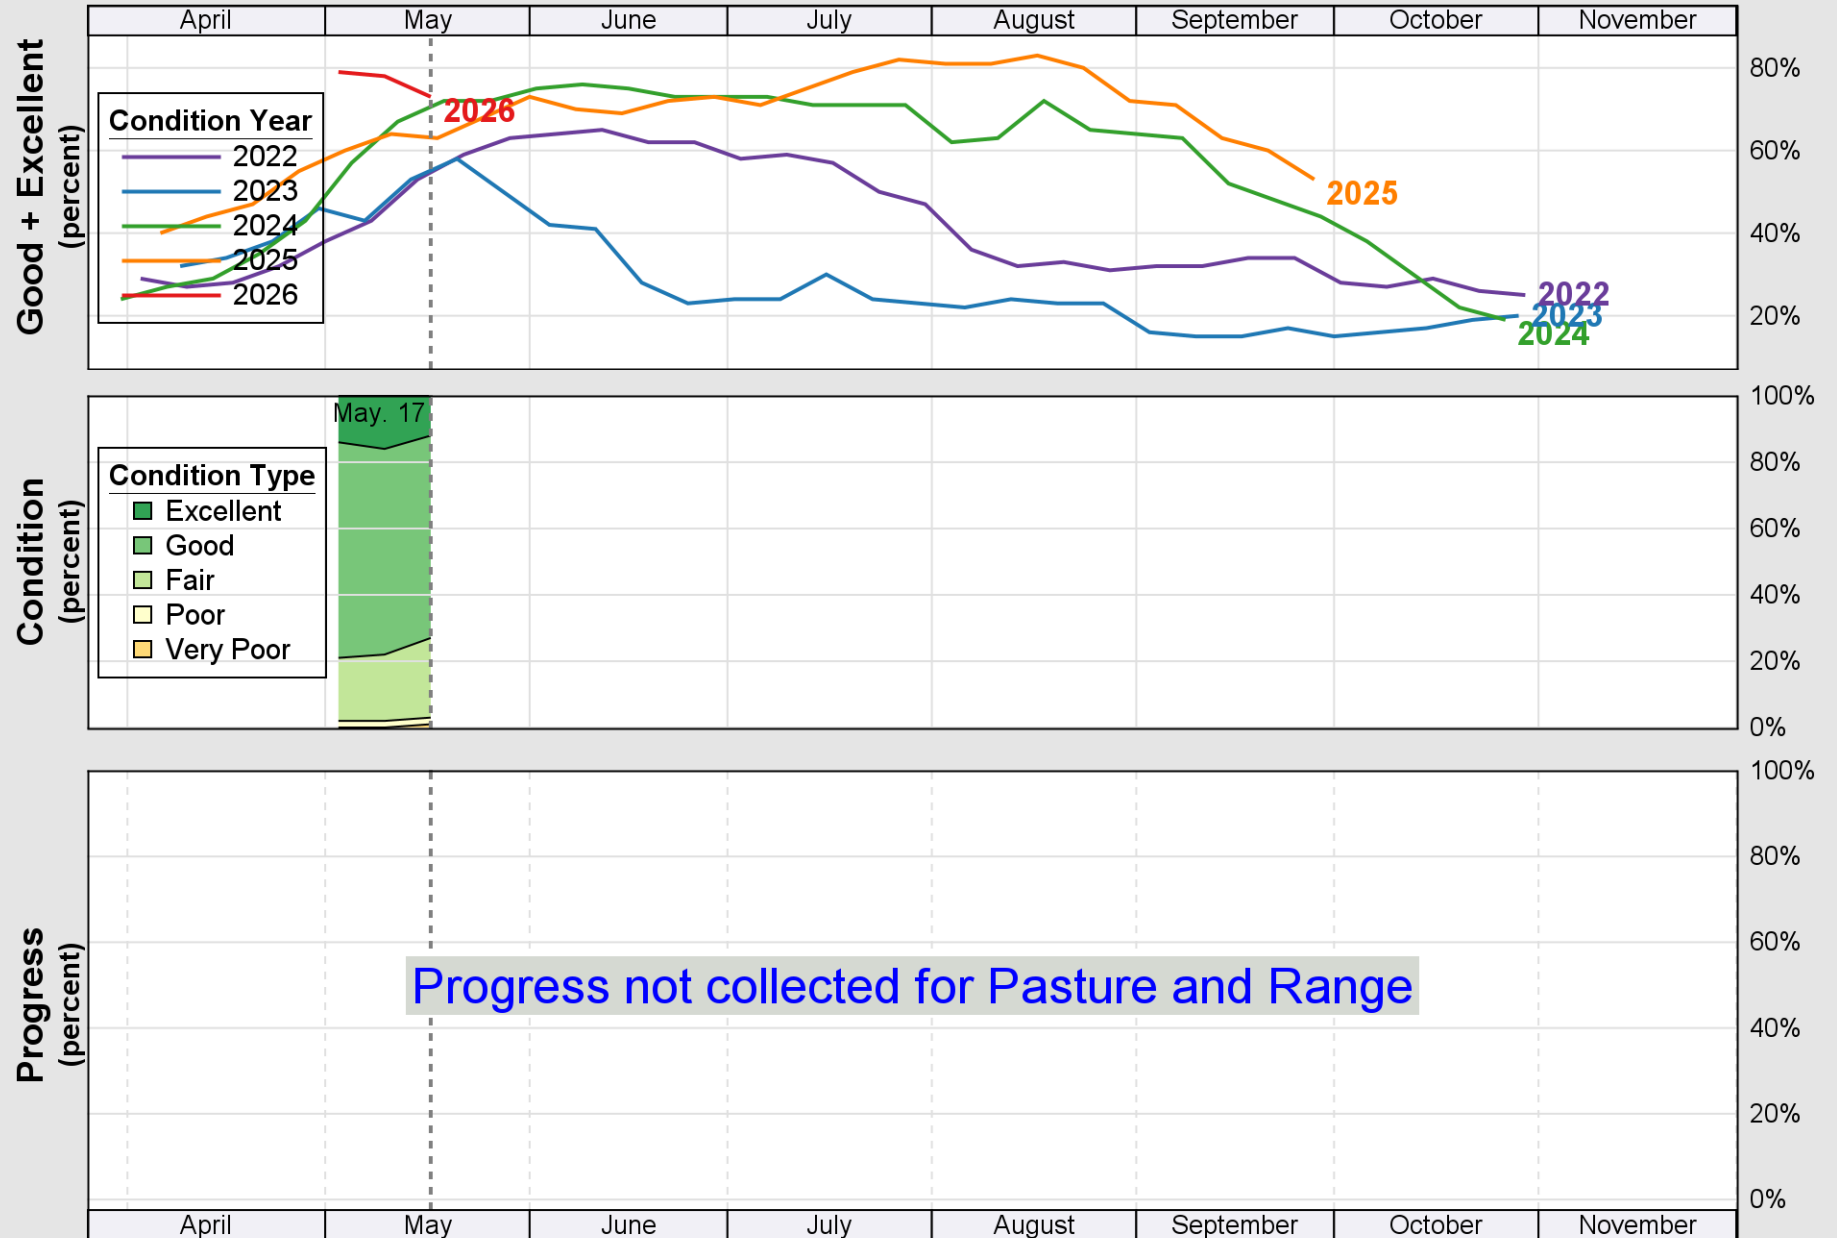

USDA

Crop Progress and Condition: Corn in Iowa, 2026

NASS

Source: National Agricultural Statistics Service (NASS), Crop Progress Report

USDA

Crop Progress and Condition: Oats in Iowa , 2026

NASS

Source: National Agricultural Statistics Service (NASS), Crop Progress Report

USDA

Crop Progress and Condition: Pasture and Range in Iowa , 2026

NASS

Source: National Agricultural Statistics Service (NASS), Crop Progress Report

USDA

Crop Progress and Condition: Soybeans in Iowa , 2026

NASS

Progress Year(s) ——— 2026 2025 2021 - 2025

Source: National Agricultural Statistics Service (NASS), Crop Progress Report