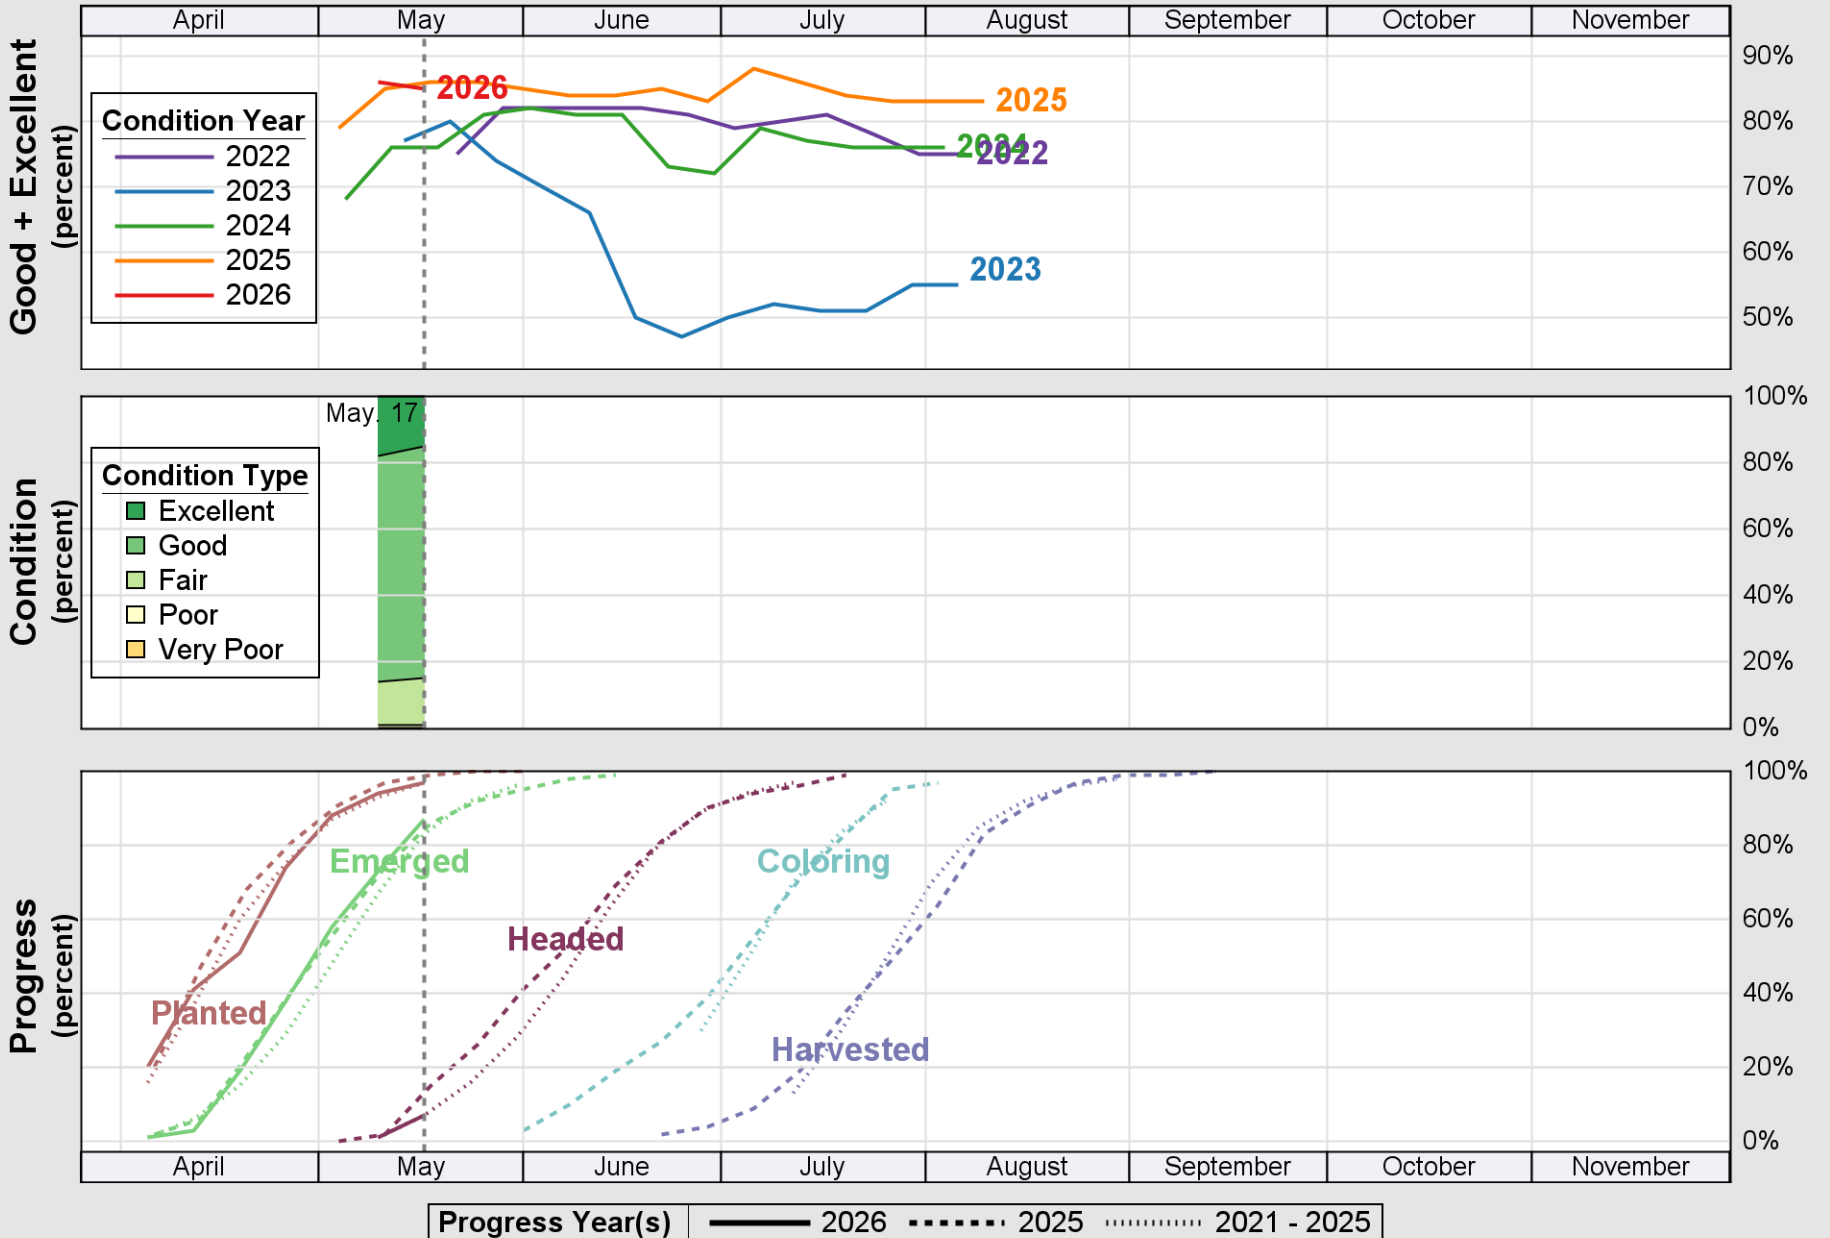

USDA

Crop Progress and Condition: Corn in Iowa, 2026

NASS

Source: National Agricultural Statistics Service (NASS), Crop Progress Report

USDA

Crop Progress and Condition: Oats in Iowa , 2026

NASS

Source: National Agricultural Statistics Service (NASS), Crop Progress Report

USDA

Crop Progress and Condition: Pasture and Range in Iowa , 2026

NASS

Source: National Agricultural Statistics Service (NASS), Crop Progress Report

USDA

Crop Progress and Condition: Soybeans in Iowa , 2026

NASS

Progress Year(s) ——— 2026 2025 2021 - 2025

Source: National Agricultural Statistics Service (NASS), Crop Progress Report