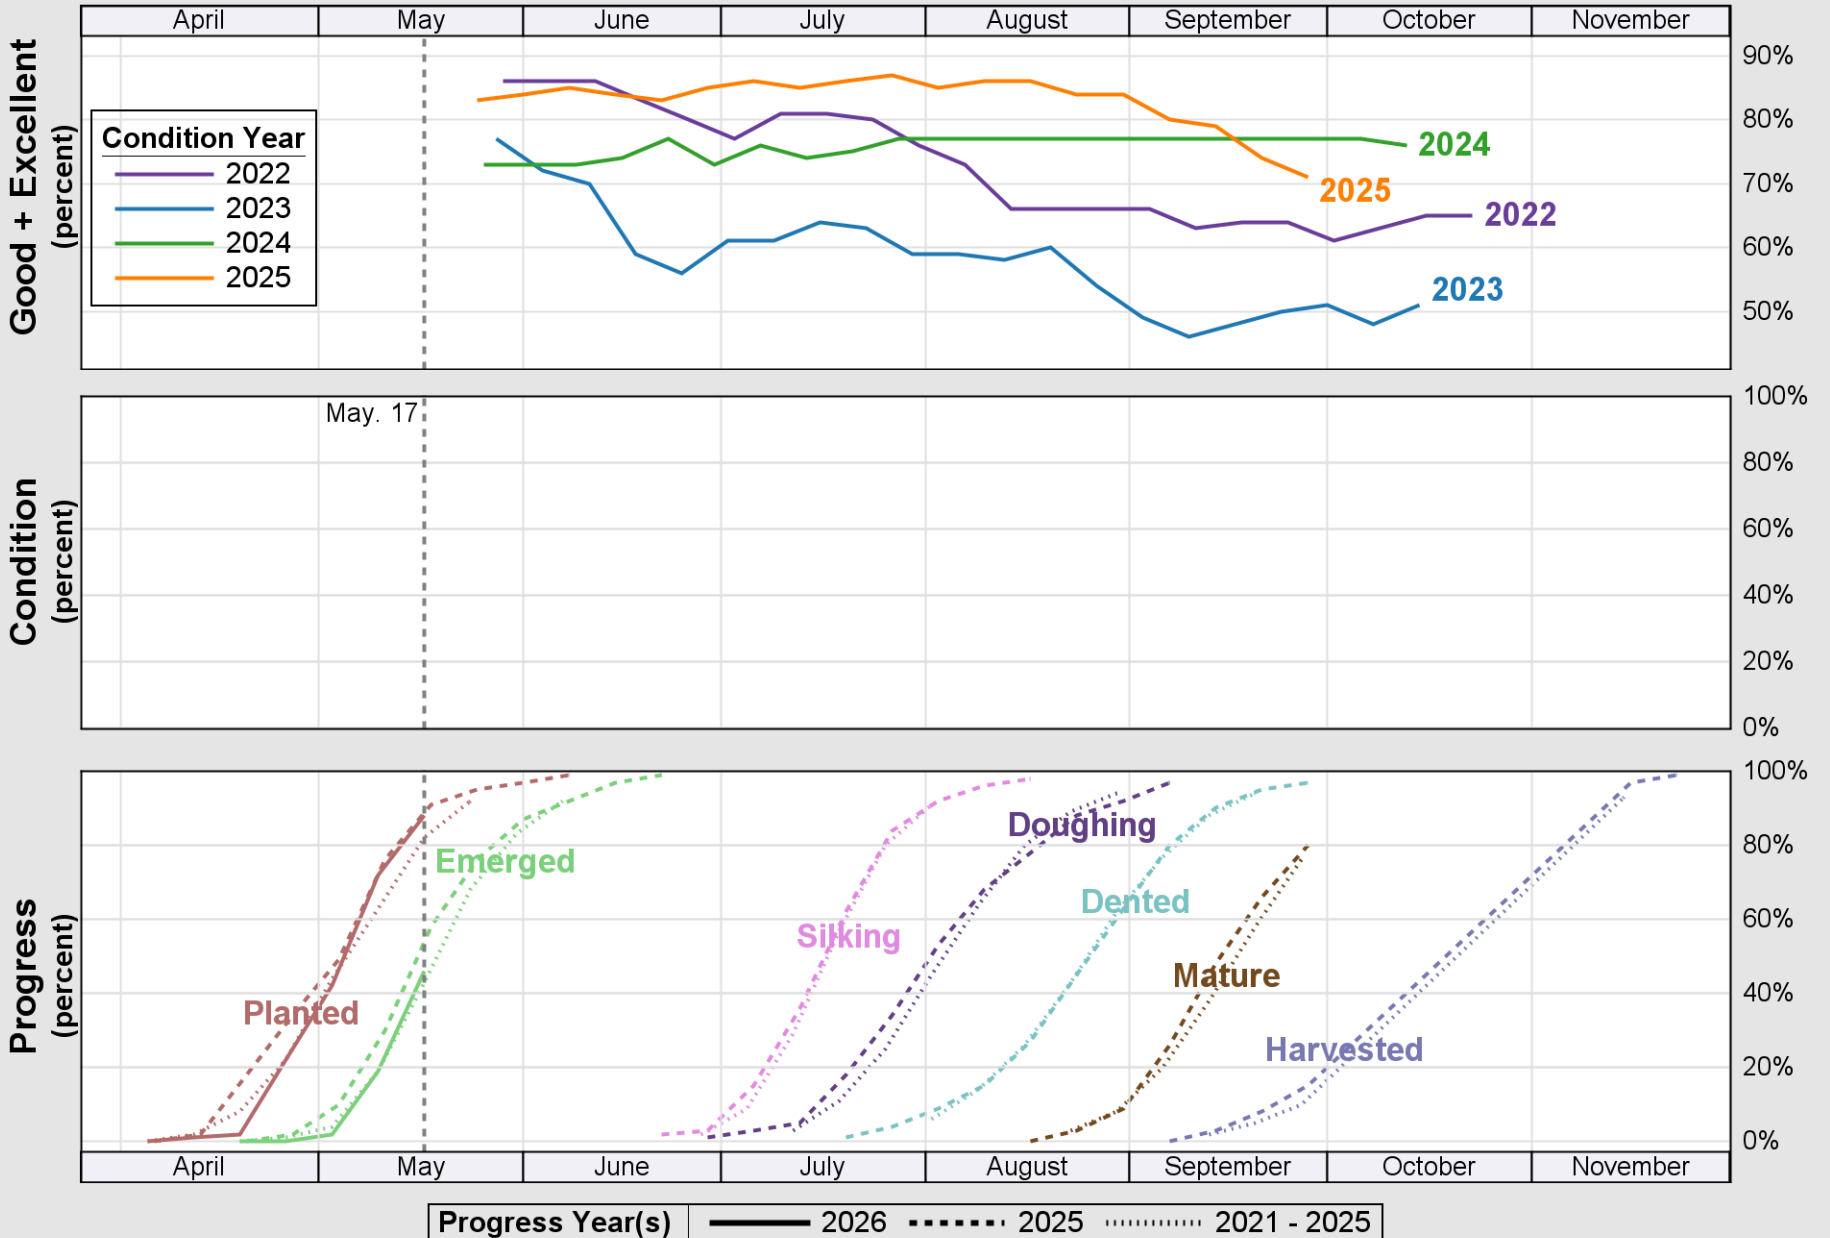

USDA

Crop Progress and Condition: Corn in Iowa, 2026

NASS

Source: National Agricultural Statistics Service (NASS), Crop Progress Report

USDA

Crop Progress and Condition: Oats in Iowa , 2026

NASS

Source: National Agricultural Statistics Service (NASS), Crop Progress Report

USDA

Crop Progress and Condition: Pasture and Range in Iowa , 2026

NASS

Source: National Agricultural Statistics Service (NASS), Crop Progress Report

USDA

Crop Progress and Condition: Soybeans in Iowa , 2026

NASS

Progress Year(s) ——— 2026 2025 2021 - 2025

Source: National Agricultural Statistics Service (NASS), Crop Progress Report