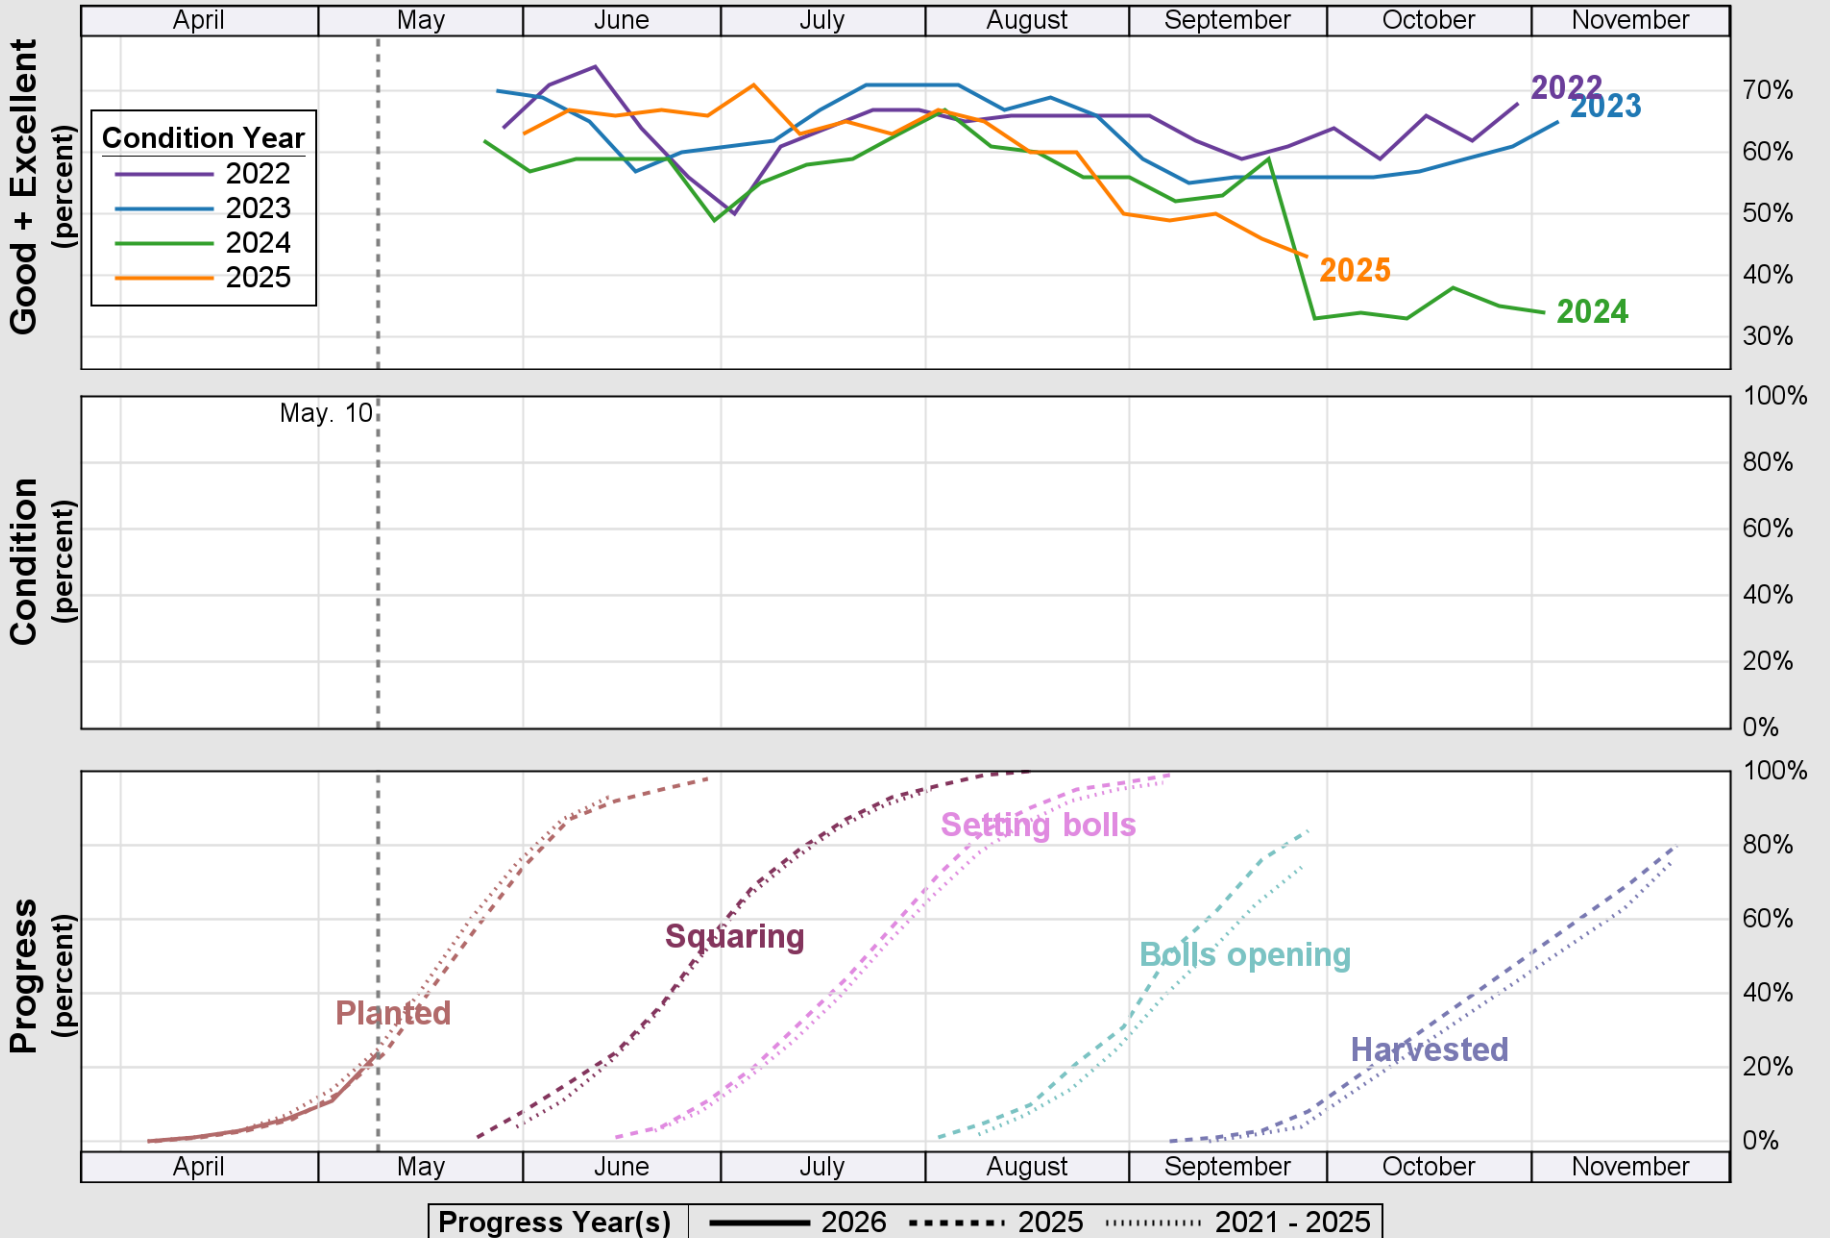

USDA

Crop Progress and Condition: Corn in Georgia , 2026

NASS

Source: National Agricultural Statistics Service (NASS), Crop Progress Report

USDA

Crop Progress and Condition: Cotton in Georgia , 2026

NASS

Source: National Agricultural Statistics Service (NASS), Crop Progress Report

USDA

Crop Progress and Condition: Pasture and Range in Georgia , 2026

NASS

Source: National Agricultural Statistics Service (NASS), Crop Progress Report

USDA

Crop Progress and Condition: Peanuts in Georgia , 2026

NASS

Progress Year(s) ——— 2026 ····· 2025 ······ 2021 - 2025

Source: National Agricultural Statistics Service (NASS), Crop Progress Report

USDA

Crop Progress and Condition: Soybeans in Georgia , 2026

NASS

Progress Year(s) ——— 2026 2025 2021 - 2025