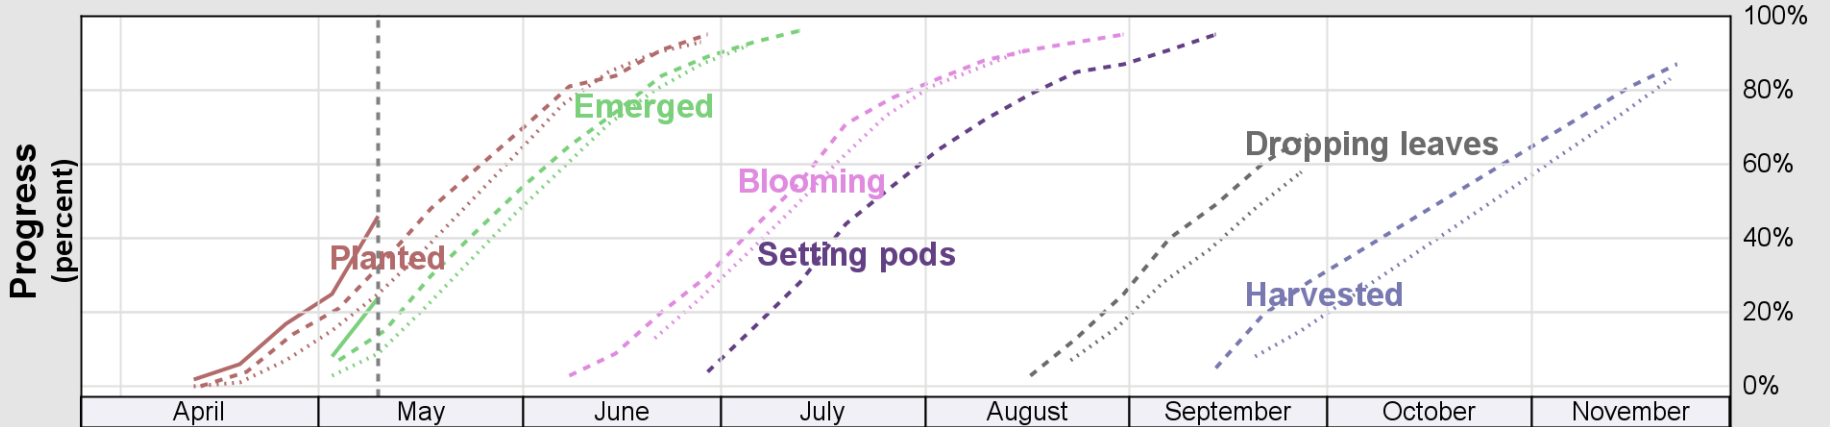

NASS

Progress Year(s) ——— 2026 ····· 2025 ······ 2021 - 2025

Source: National Agricultural Statistics Service (NASS), Crop Progress Report

USDA

Crop Progress and Condition: Soybeans in Georgia , 2026

NASS

Progress Year(s) ——— 2026 2025 2021 - 2025

Source: National Agricultural Statistics Service (NASS), Crop Progress Report

USDA

Crop Progress and Condition: Winter Wheat in Georgia , 2026

NASS

Source: National Agricultural Statistics Service (NASS), Crop Progress Report