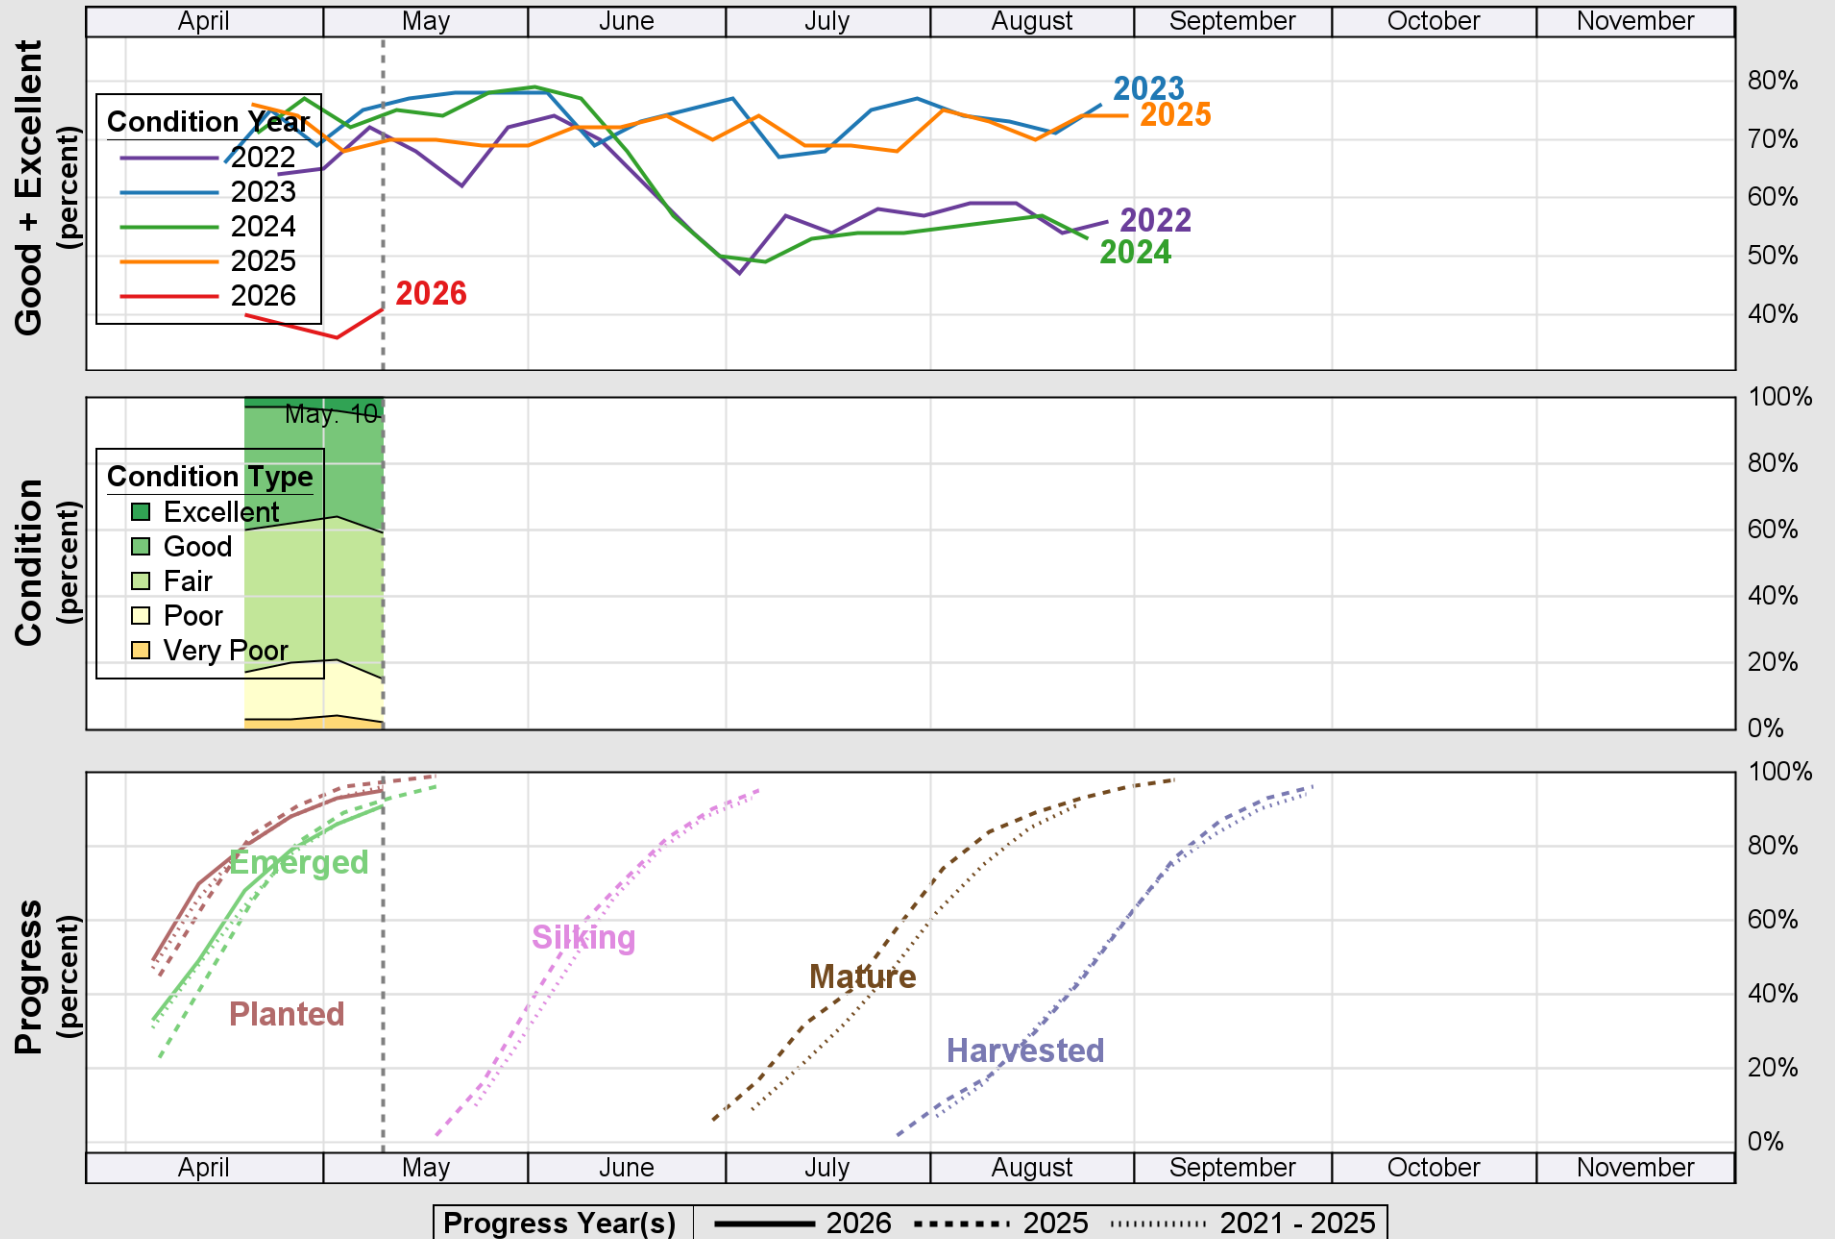

USDA

Crop Progress and Condition: Corn in Georgia , 2026

NASS

Source: National Agricultural Statistics Service (NASS), Crop Progress Report

USDA

Crop Progress and Condition: Cotton in Georgia , 2026

NASS

Source: National Agricultural Statistics Service (NASS), Crop Progress Report

USDA

Crop Progress and Condition: Pasture and Range in Georgia , 2026

NASS

Source: National Agricultural Statistics Service (NASS), Crop Progress Report

USDA

Crop Progress and Condition: Peanuts in Georgia , 2026

NASS

Progress Year(s) ——— 2026 ····· 2025 ······ 2021 - 2025

Source: National Agricultural Statistics Service (NASS), Crop Progress Report

USDA

Crop Progress and Condition: Soybeans in Georgia , 2026

NASS

Progress Year(s) ——— 2026 2025 2021 - 2025