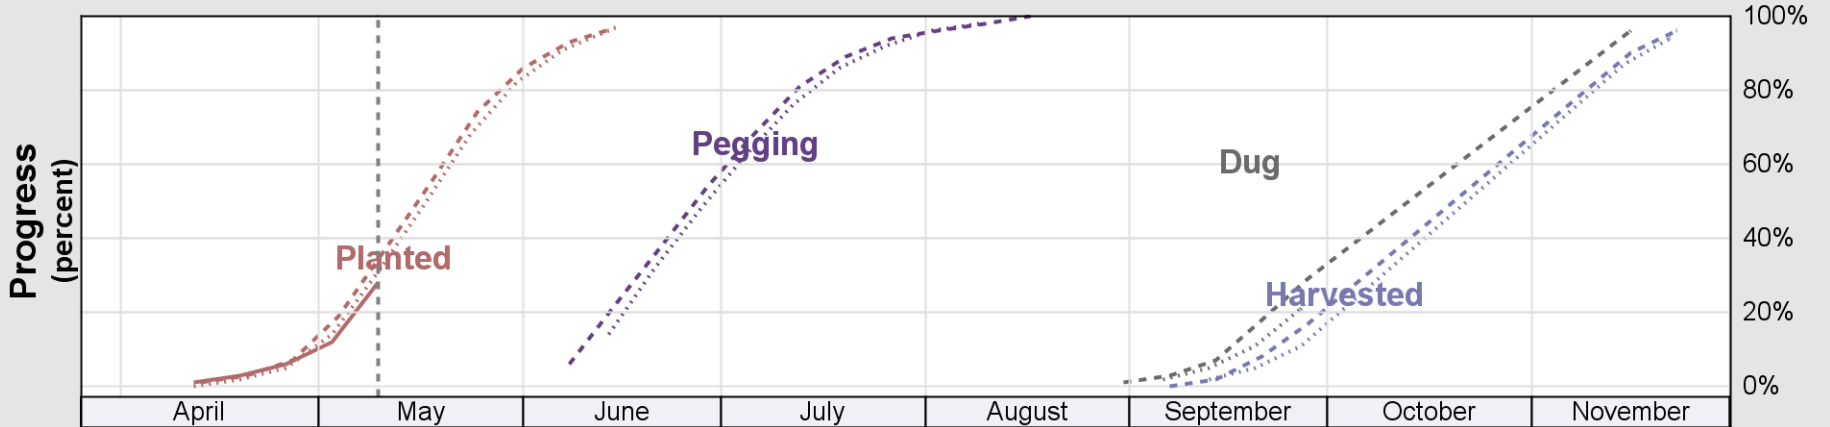

USDA

Crop Progress and Condition: Pasture and Range in Georgia , 2026

NASS

Source: National Agricultural Statistics Service (NASS), Crop Progress Report

USDA

Crop Progress and Condition: Peanuts in Georgia , 2026

NASS

Progress Year(s) ——— 2026 ····· 2025 ······ 2021 - 2025

Source: National Agricultural Statistics Service (NASS), Crop Progress Report

USDA

Crop Progress and Condition: Soybeans in Georgia , 2026

NASS

Progress Year(s) ——— 2026 2025 2021 - 2025