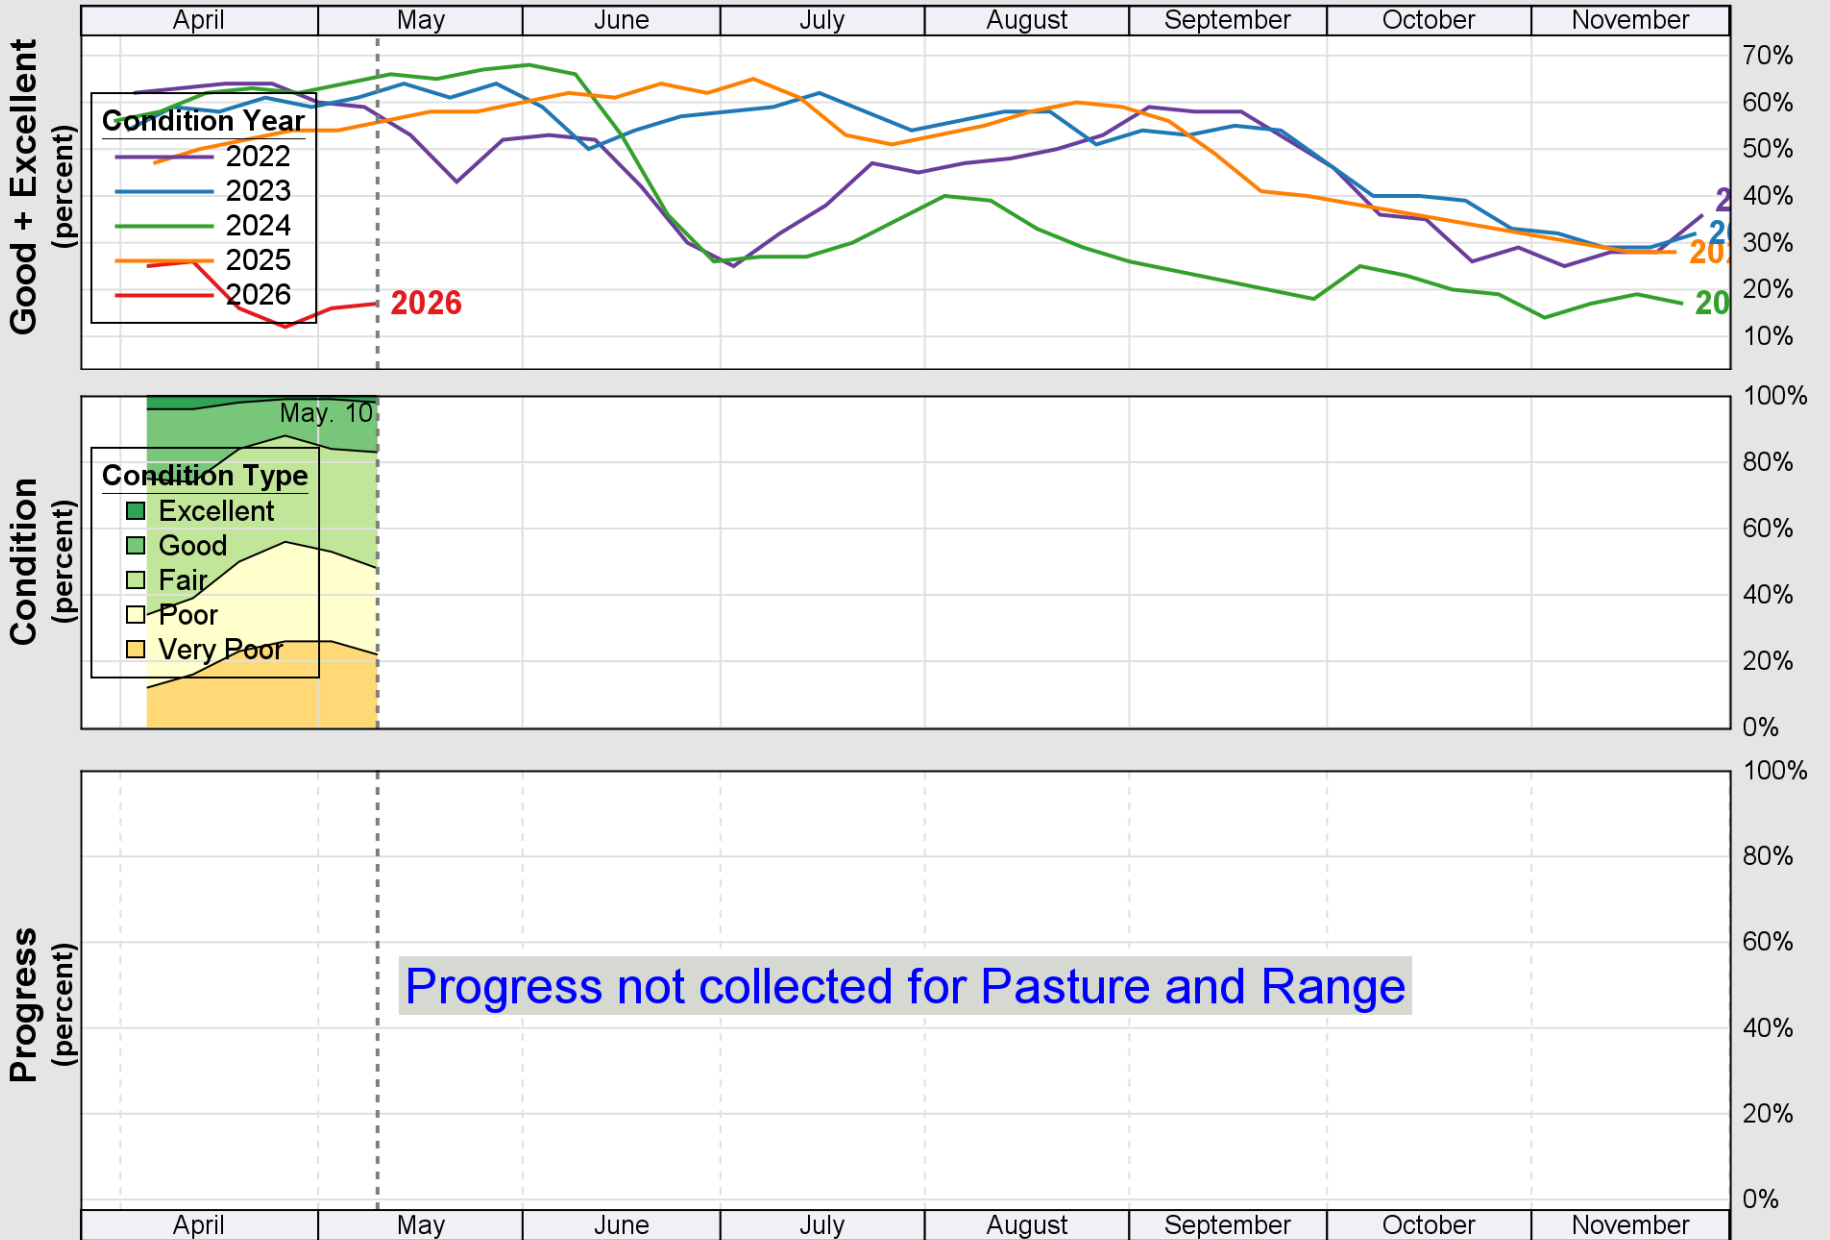

USDA

Crop Progress and Condition: Corn in Georgia , 2026

NASS

Source: National Agricultural Statistics Service (NASS), Crop Progress Report

USDA

Crop Progress and Condition: Cotton in Georgia , 2026

NASS

Source: National Agricultural Statistics Service (NASS), Crop Progress Report

USDA

Crop Progress and Condition: Pasture and Range in Georgia , 2026

NASS

Source: National Agricultural Statistics Service (NASS), Crop Progress Report

USDA

Crop Progress and Condition: Peanuts in Georgia , 2026

NASS

Progress Year(s) ——— 2026 ····· 2025 ······ 2021 - 2025

Source: National Agricultural Statistics Service (NASS), Crop Progress Report

USDA

Crop Progress and Condition: Soybeans in Georgia , 2026

NASS

Progress Year(s) ——— 2026 2025 2021 - 2025