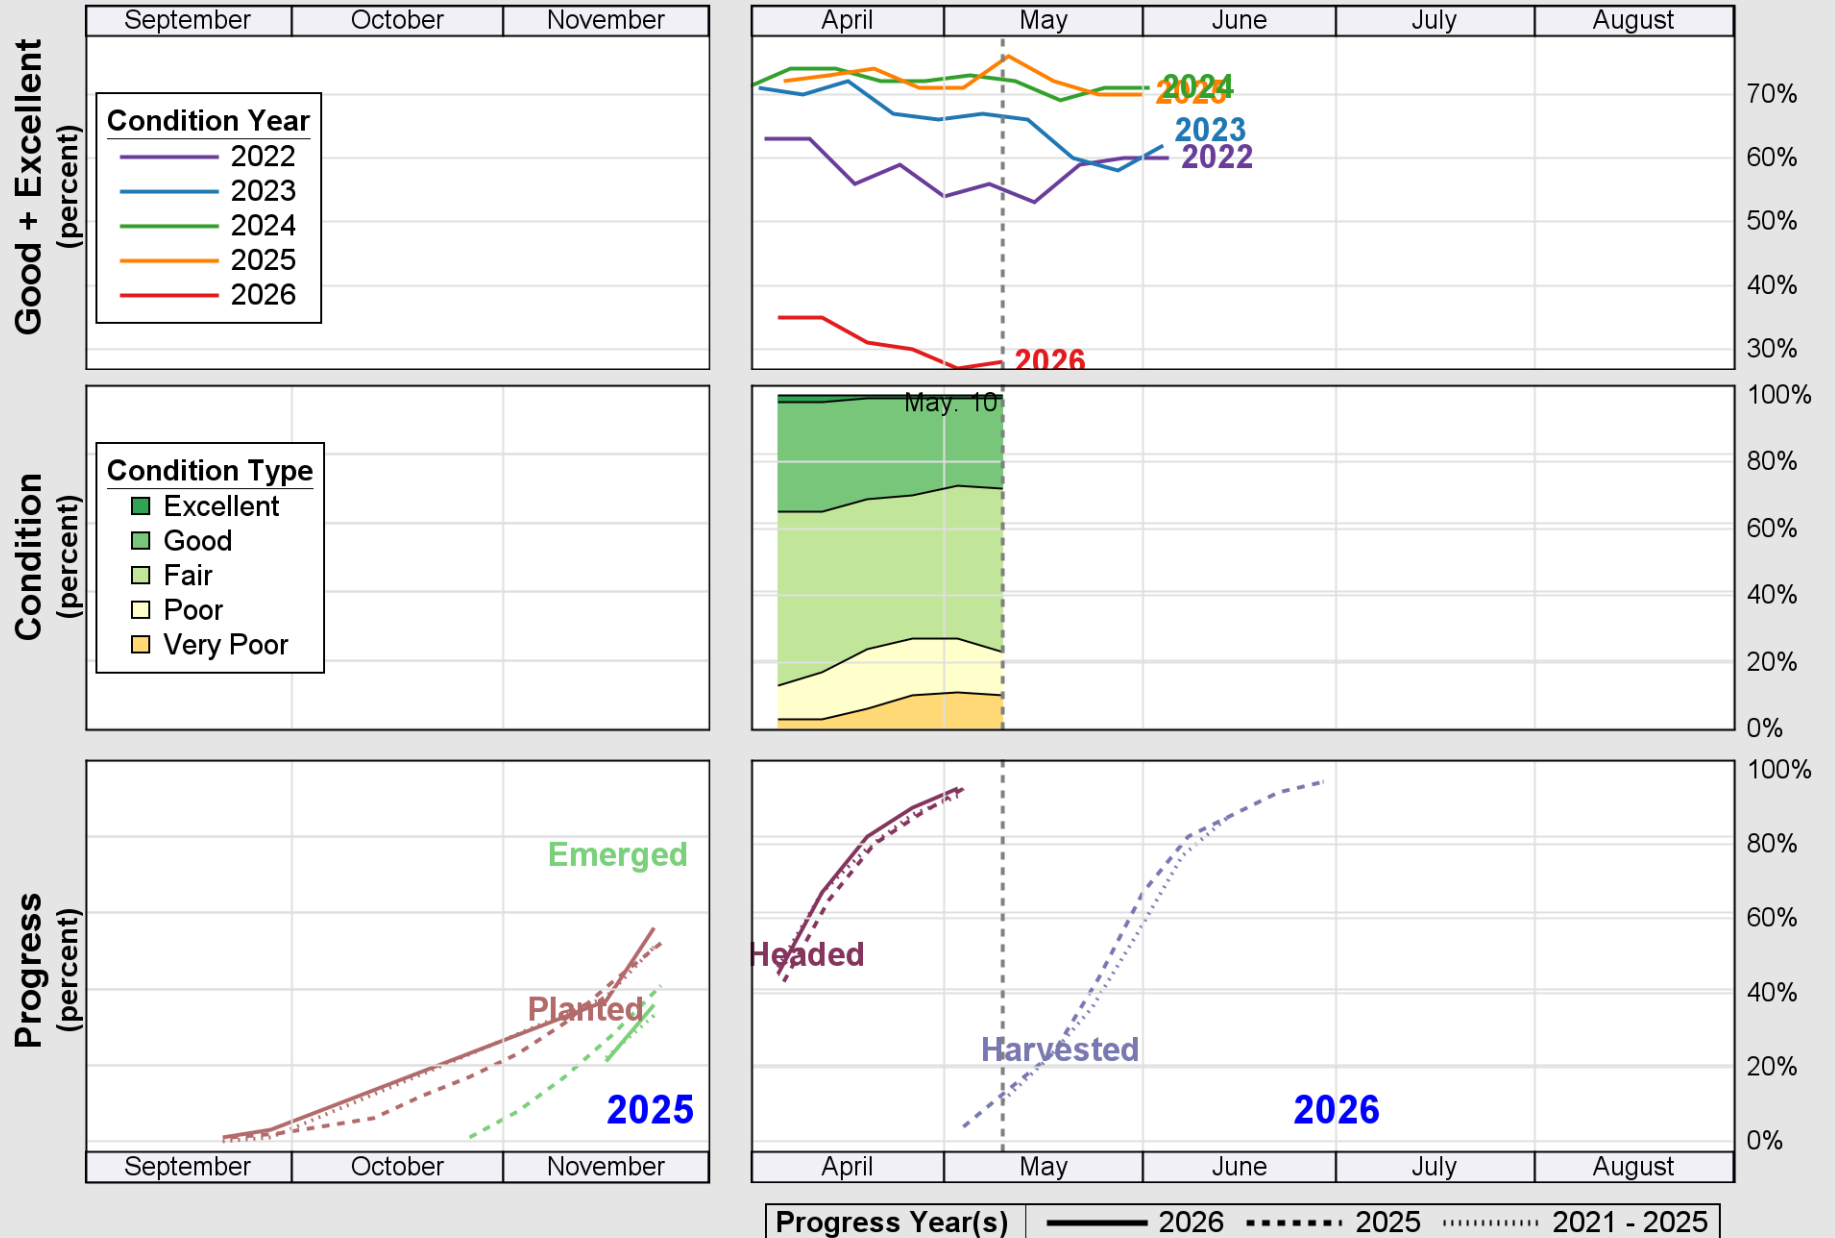

USDA

Crop Progress and Condition: Corn in Georgia , 2026

NASS

Source: National Agricultural Statistics Service (NASS), Crop Progress Report

USDA

Crop Progress and Condition: Cotton in Georgia , 2026

NASS

Source: National Agricultural Statistics Service (NASS), Crop Progress Report

USDA

Crop Progress and Condition: Pasture and Range in Georgia , 2026

NASS

Source: National Agricultural Statistics Service (NASS), Crop Progress Report

USDA

Crop Progress and Condition: Peanuts in Georgia , 2026

NASS

Progress Year(s) ——— 2026 ····· 2025 ······ 2021 - 2025

Source: National Agricultural Statistics Service (NASS), Crop Progress Report

USDA

Crop Progress and Condition: Soybeans in Georgia , 2026

NASS

Progress Year(s) ——— 2026 2025 2021 - 2025

Source: National Agricultural Statistics Service (NASS), Crop Progress Report

USDA

Crop Progress and Condition: Winter Wheat in Georgia , 2026

NASS

Source: National Agricultural Statistics Service (NASS), Crop Progress Report