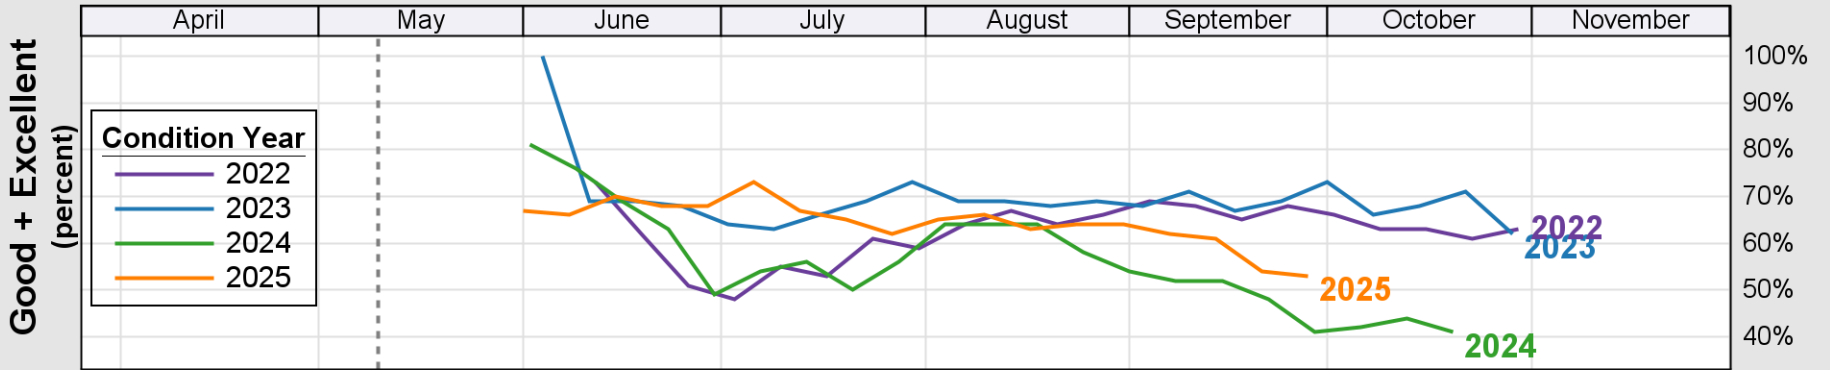

NASS

Progress Year(s) ——— 2026 ····· 2025 ······ 2021 - 2025

Source: National Agricultural Statistics Service (NASS), Crop Progress Report

USDA

Crop Progress and Condition: Soybeans in Georgia , 2026

NASS

Progress Year(s) ——— 2026 2025 2021 - 2025