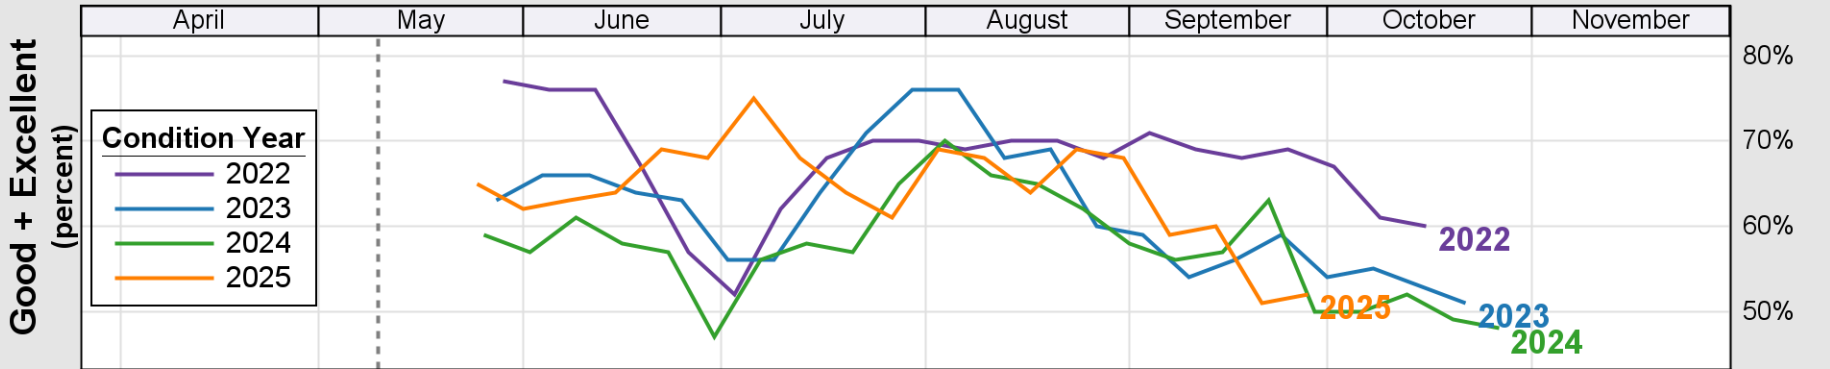

USDA

Crop Progress and Condition: Pasture and Range in Georgia , 2026

NASS

Source: National Agricultural Statistics Service (NASS), Crop Progress Report

USDA

Crop Progress and Condition: Peanuts in Georgia , 2026

NASS

Progress Year(s) ——— 2026 ····· 2025 ······ 2021 - 2025

Source: National Agricultural Statistics Service (NASS), Crop Progress Report

USDA

Crop Progress and Condition: Soybeans in Georgia , 2026

NASS

Progress Year(s) ——— 2026 2025 2021 - 2025