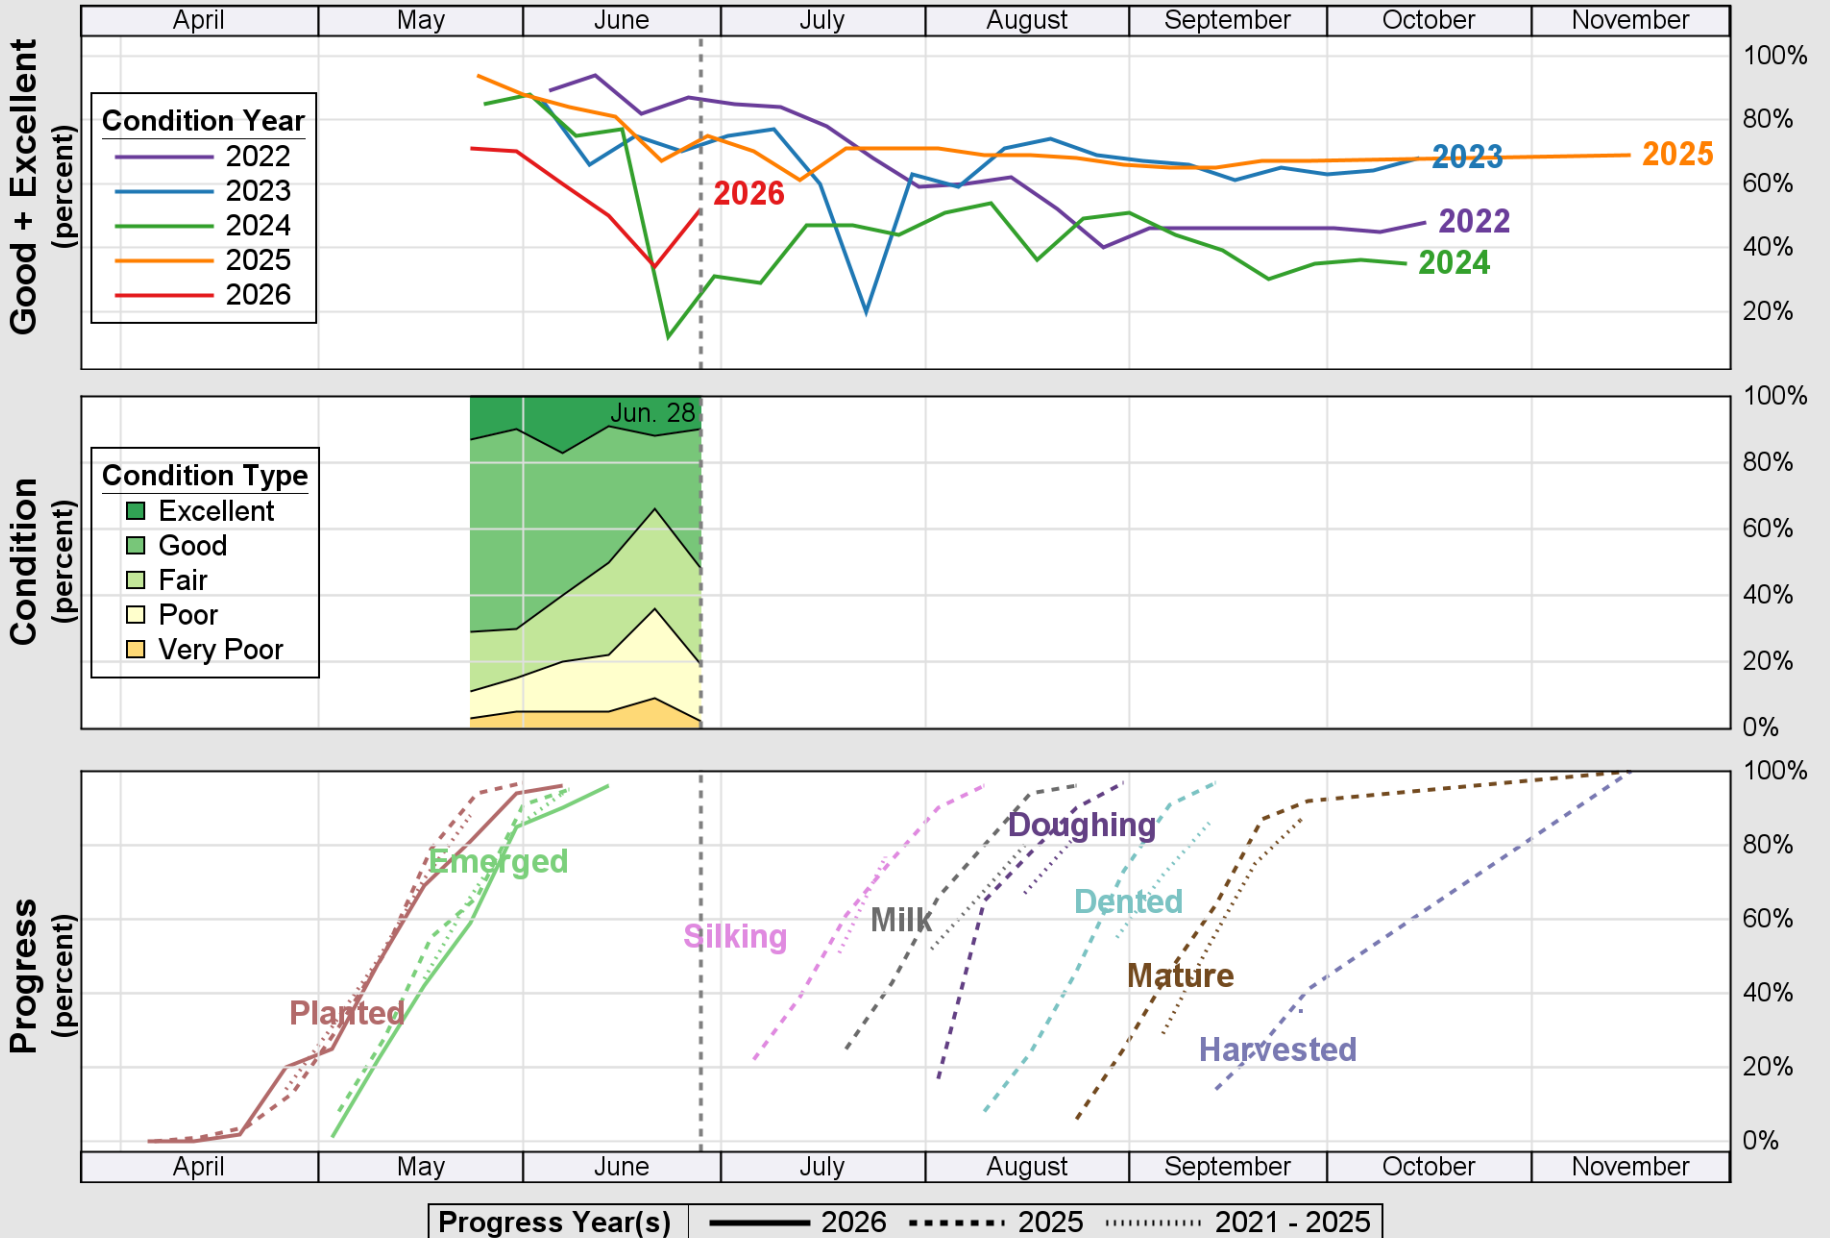

USDA

Crop Progress and Condition: Corn in Delaware , 2026

NASS

Source: National Agricultural Statistics Service (NASS), Crop Progress Report

USDA

Crop Progress and Condition: Pasture and Range in Delaware , 2026

NASS

Source: National Agricultural Statistics Service (NASS), Crop Progress Report

USDA

Crop Progress and Condition: Soybeans in Delaware , 2026

NASS

Source: National Agricultural Statistics Service (NASS), Crop Progress Report

USDA

Crop Progress and Condition: Winter Wheat in Delaware , 2026

NASS

Source: National Agricultural Statistics Service (NASS), Crop Progress Report