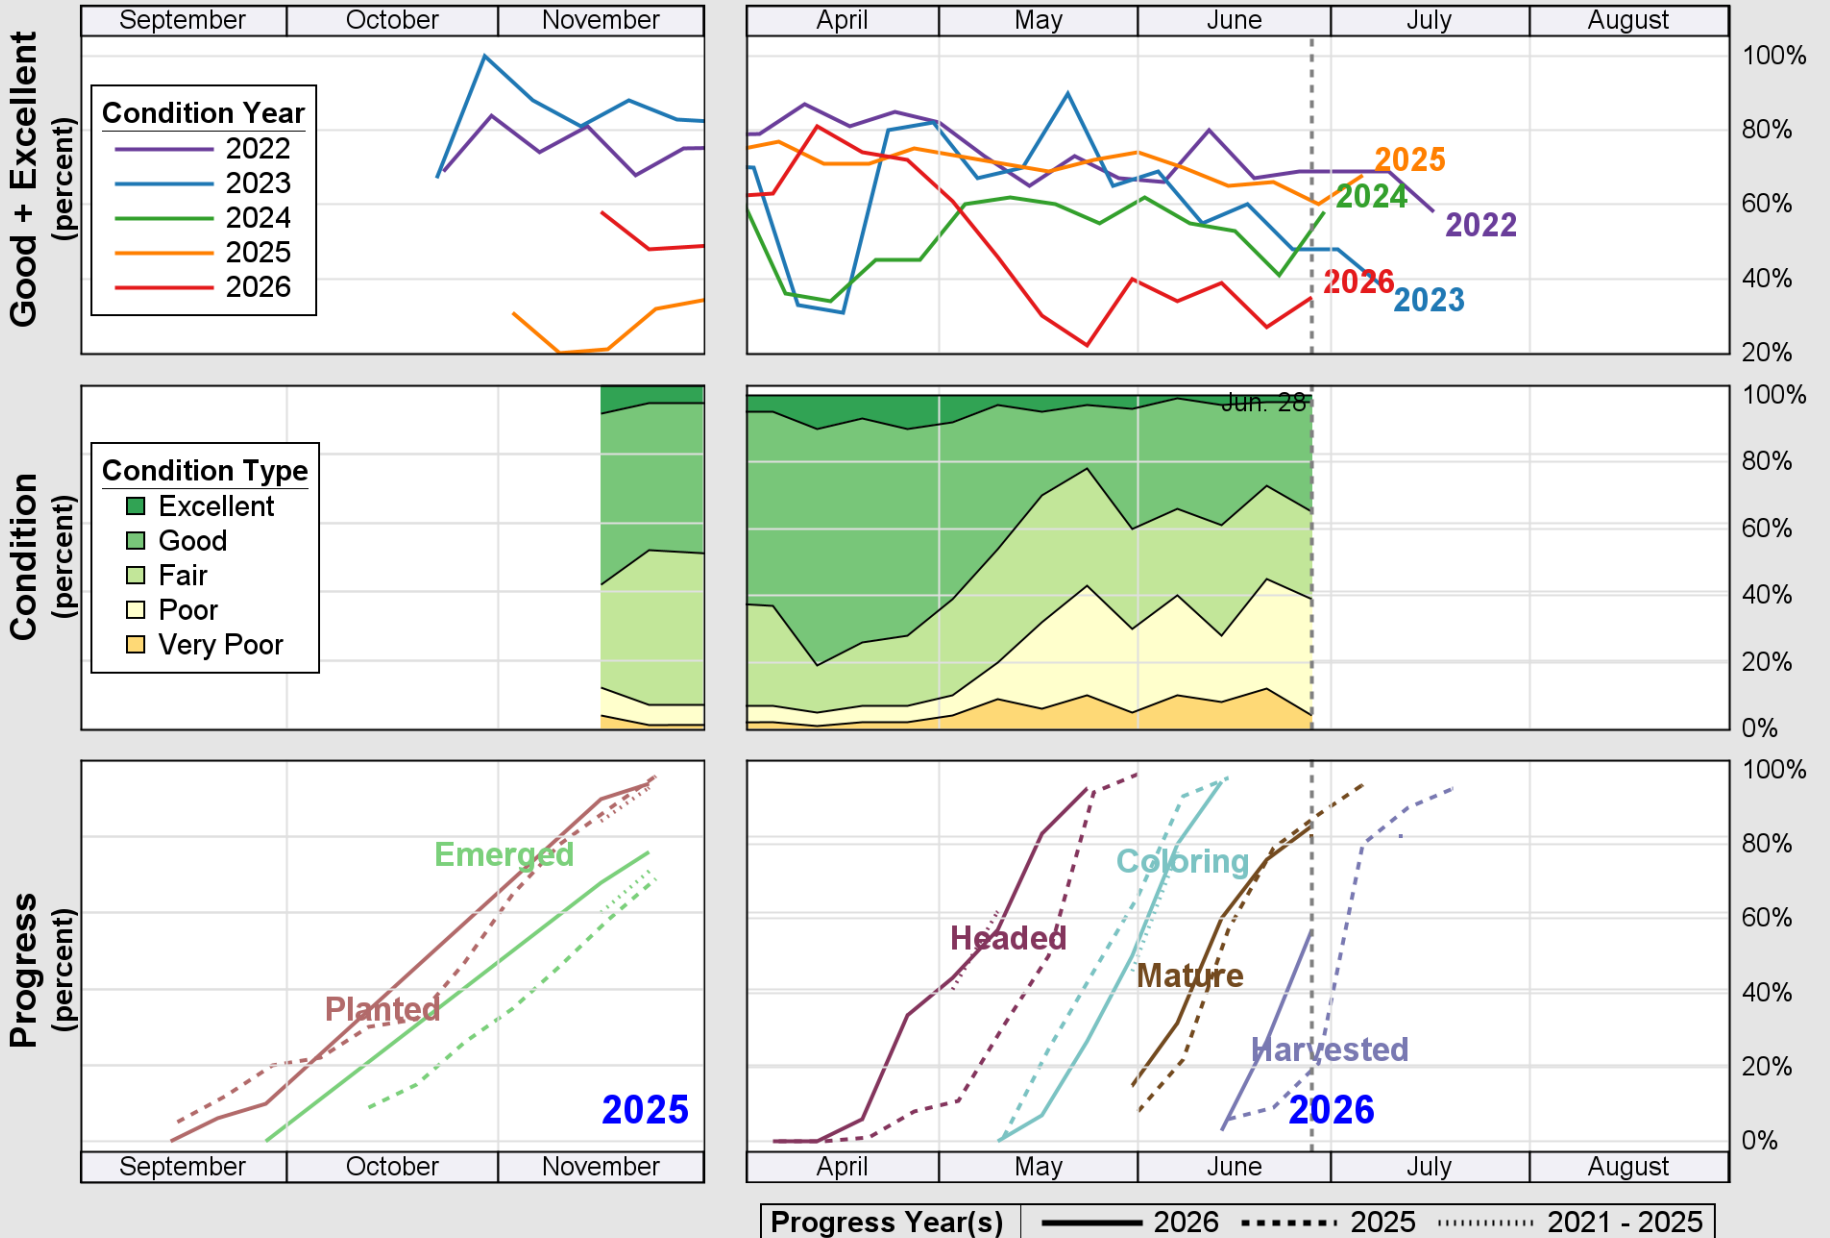

USDA

Crop Progress and Condition: Corn in Delaware , 2026

NASS

Source: National Agricultural Statistics Service (NASS), Crop Progress Report

USDA

Crop Progress and Condition: Pasture and Range in Delaware , 2026

NASS

Source: National Agricultural Statistics Service (NASS), Crop Progress Report

USDA

Crop Progress and Condition: Soybeans in Delaware , 2026

NASS

Source: National Agricultural Statistics Service (NASS), Crop Progress Report

USDA

Crop Progress and Condition: Winter Wheat in Delaware , 2026

NASS

Source: National Agricultural Statistics Service (NASS), Crop Progress Report