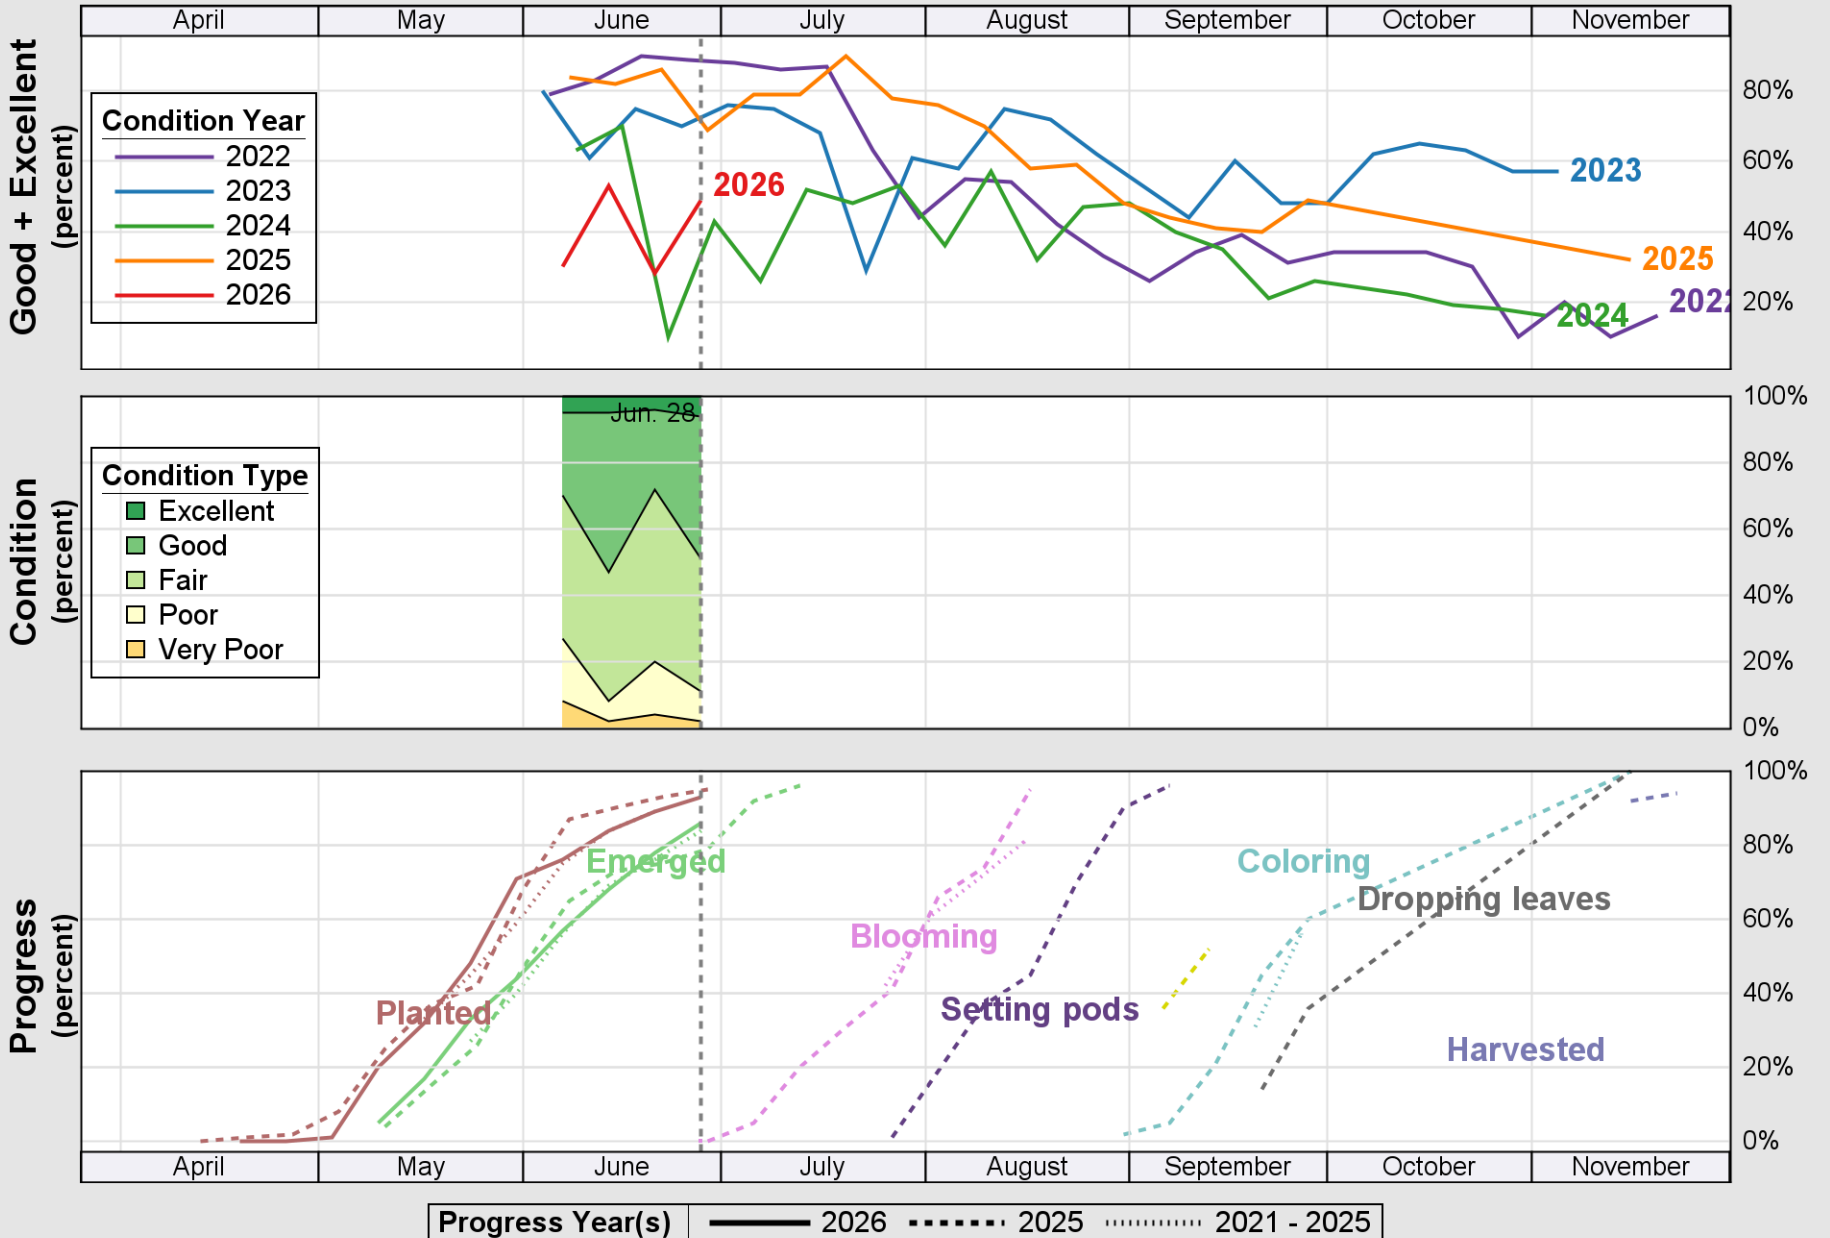

USDA

Crop Progress and Condition: Corn in Delaware , 2026

NASS

Source: National Agricultural Statistics Service (NASS), Crop Progress Report

USDA

Crop Progress and Condition: Pasture and Range in Delaware , 2026

NASS

Source: National Agricultural Statistics Service (NASS), Crop Progress Report

USDA

Crop Progress and Condition: Soybeans in Delaware , 2026

NASS

Source: National Agricultural Statistics Service (NASS), Crop Progress Report

USDA

Crop Progress and Condition: Winter Wheat in Delaware , 2026

NASS

Source: National Agricultural Statistics Service (NASS), Crop Progress Report