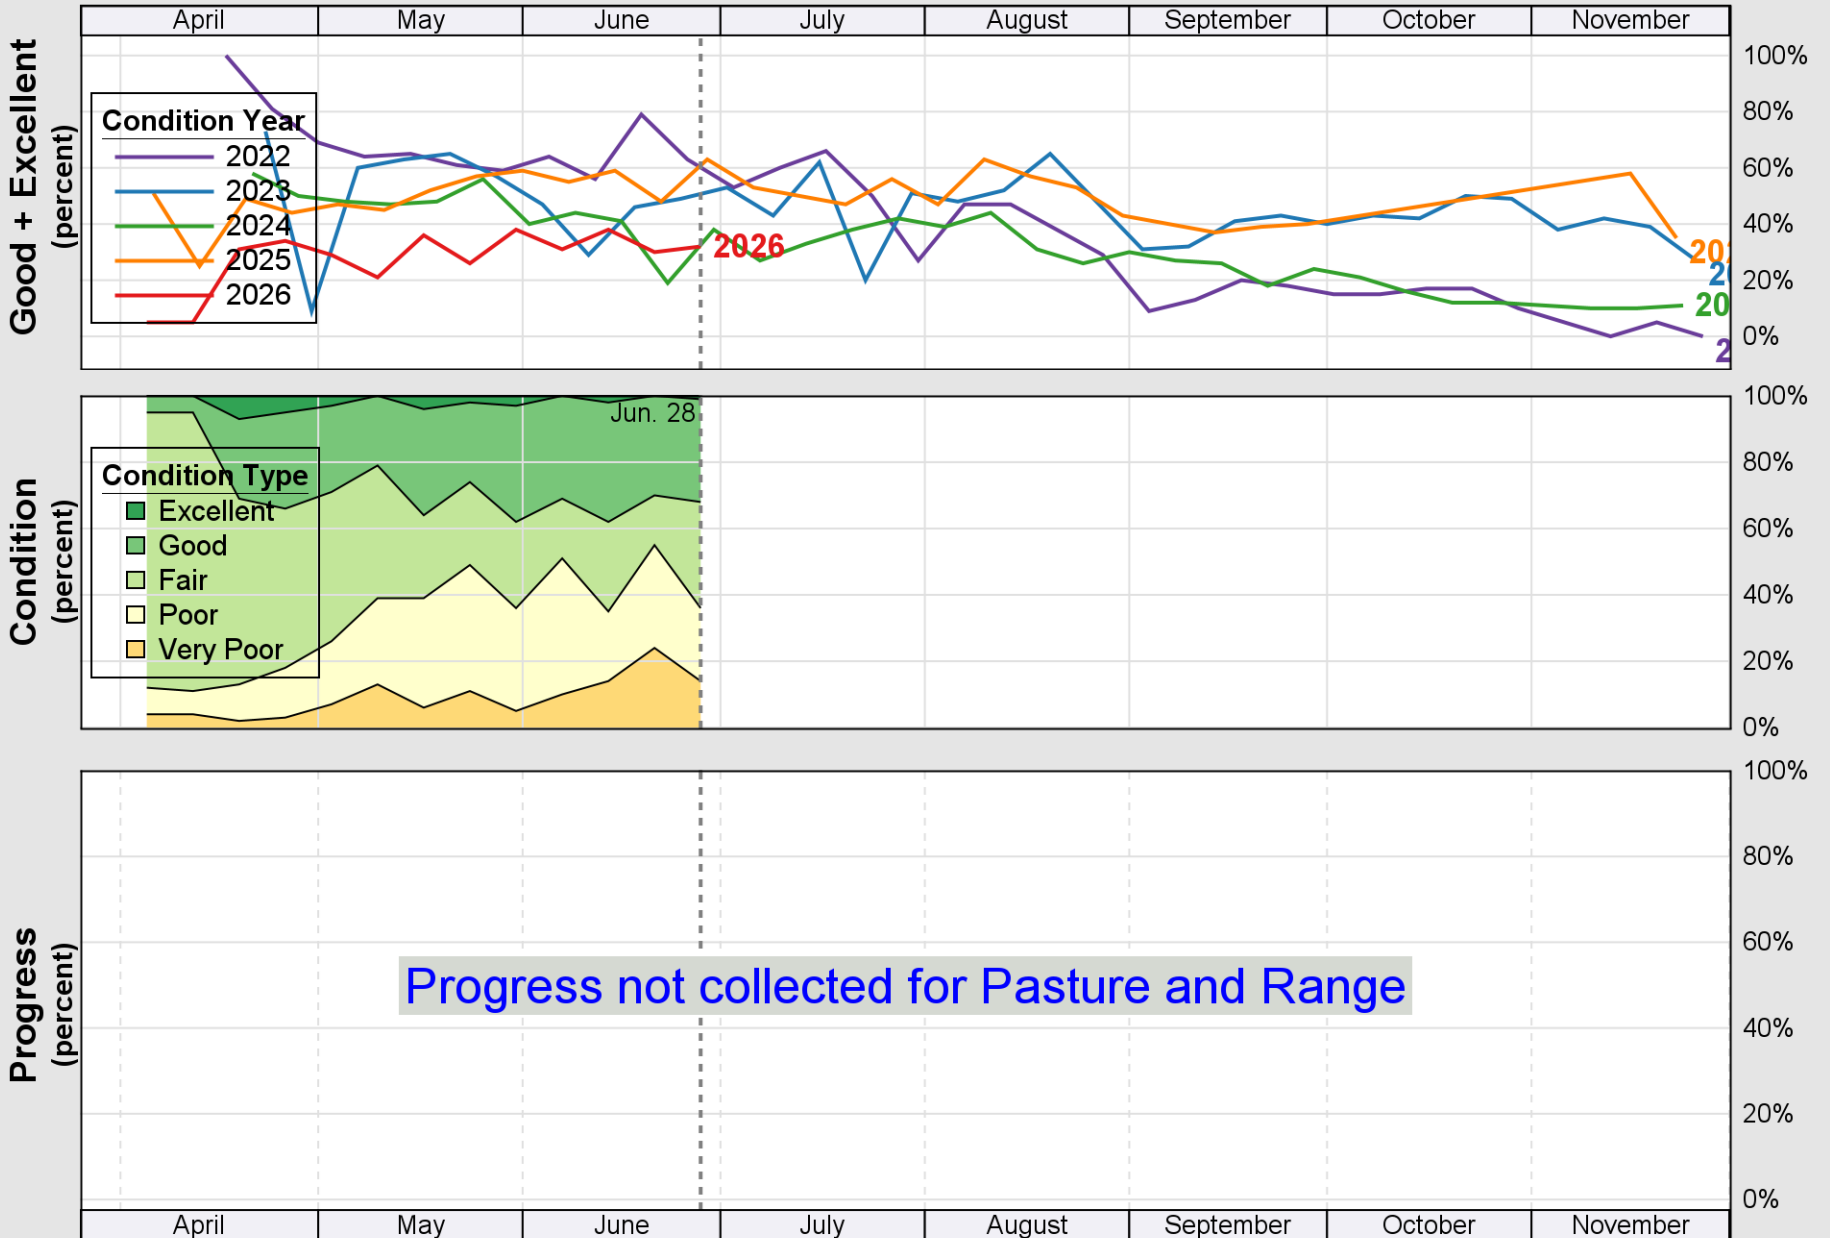

USDA

Crop Progress and Condition: Corn in Delaware , 2026

NASS

Source: National Agricultural Statistics Service (NASS), Crop Progress Report

USDA

Crop Progress and Condition: Pasture and Range in Delaware , 2026

NASS

Source: National Agricultural Statistics Service (NASS), Crop Progress Report

USDA

Crop Progress and Condition: Soybeans in Delaware , 2026

NASS

Source: National Agricultural Statistics Service (NASS), Crop Progress Report

USDA

Crop Progress and Condition: Winter Wheat in Delaware , 2026

NASS

Source: National Agricultural Statistics Service (NASS), Crop Progress Report