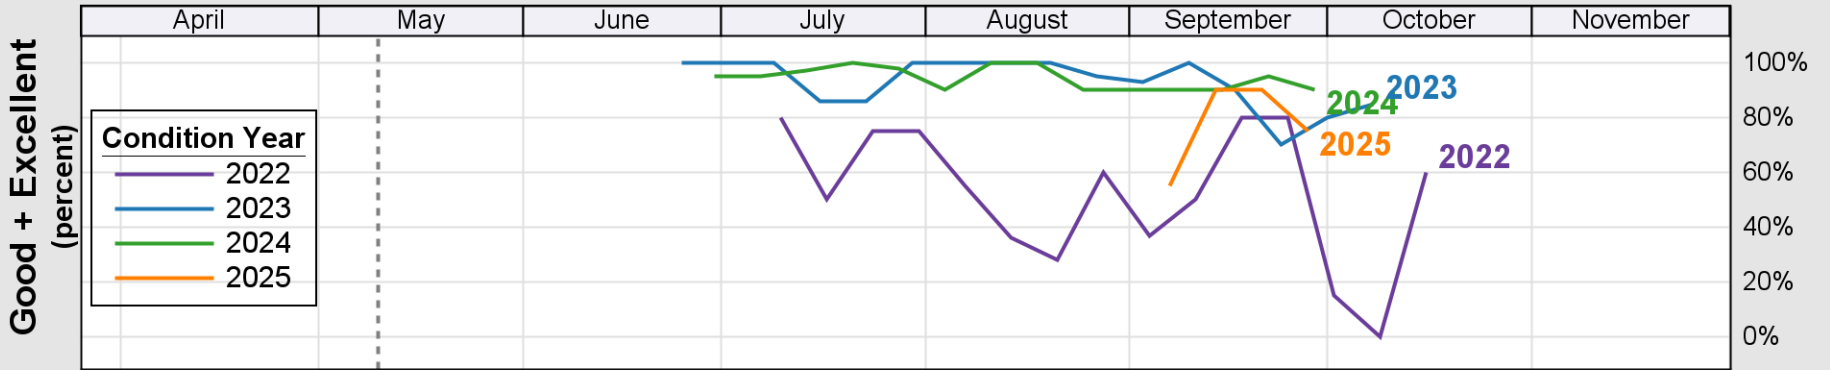

USDA

Crop Progress and Condition: Corn in Connecticut , 2026

NASS

Progress Year(s) — 2026 2025 2021 - 2025

Source: National Agricultural Statistics Service (NASS), Crop Progress Report

Source: National Agricultural Statistics Service (NASS), Crop Progress Report