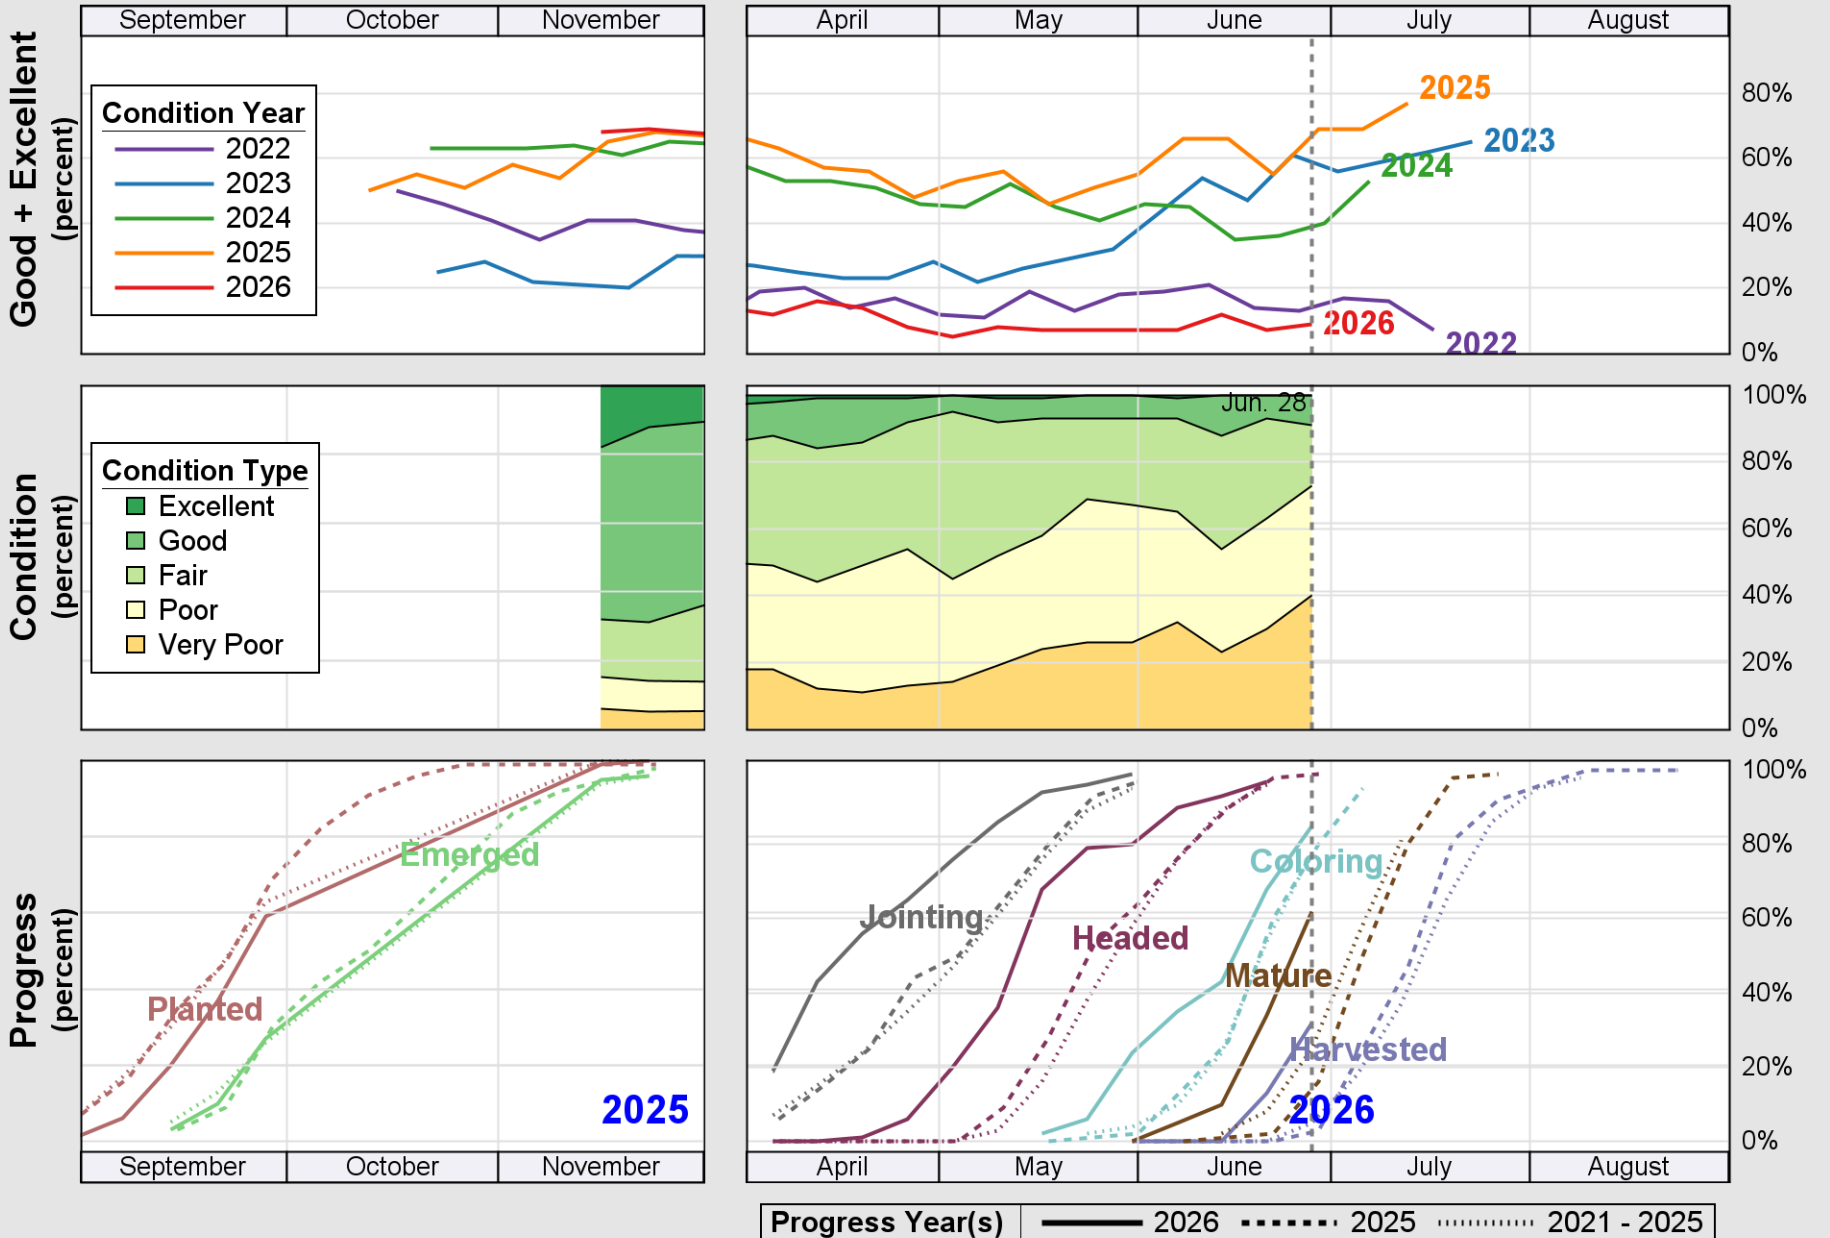

# Crop Progress and Condition: Sorghum in Colorado , 2026

NASS

Source: National Agricultural Statistics Service (NASS), Crop Progress Report

USDA

# Crop Progress and Condition: Sugar Beets in Colorado , 2026

NASS

Source: National Agricultural Statistics Service (NASS), Crop Progress Report

USDA

# Crop Progress and Condition: Sunflower in Colorado , 2026

NASS

Source: National Agricultural Statistics Service (NASS), Crop Progress Report

USDA

# Crop Progress and Condition: Winter Wheat in Colorado , 2026

NASS

Source: National Agricultural Statistics Service (NASS), Crop Progress Report