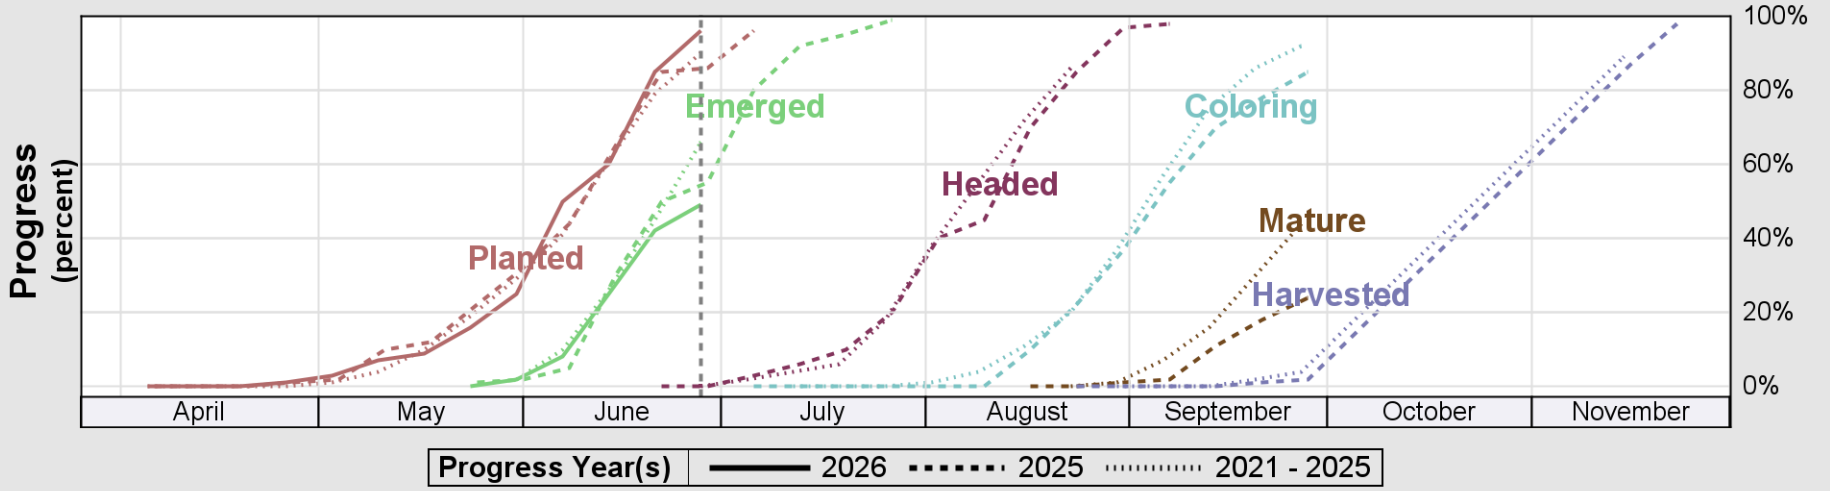

USDA

Crop Progress and Condition: Sorghum in Colorado , 2026

NASS

Source: National Agricultural Statistics Service (NASS), Crop Progress Report