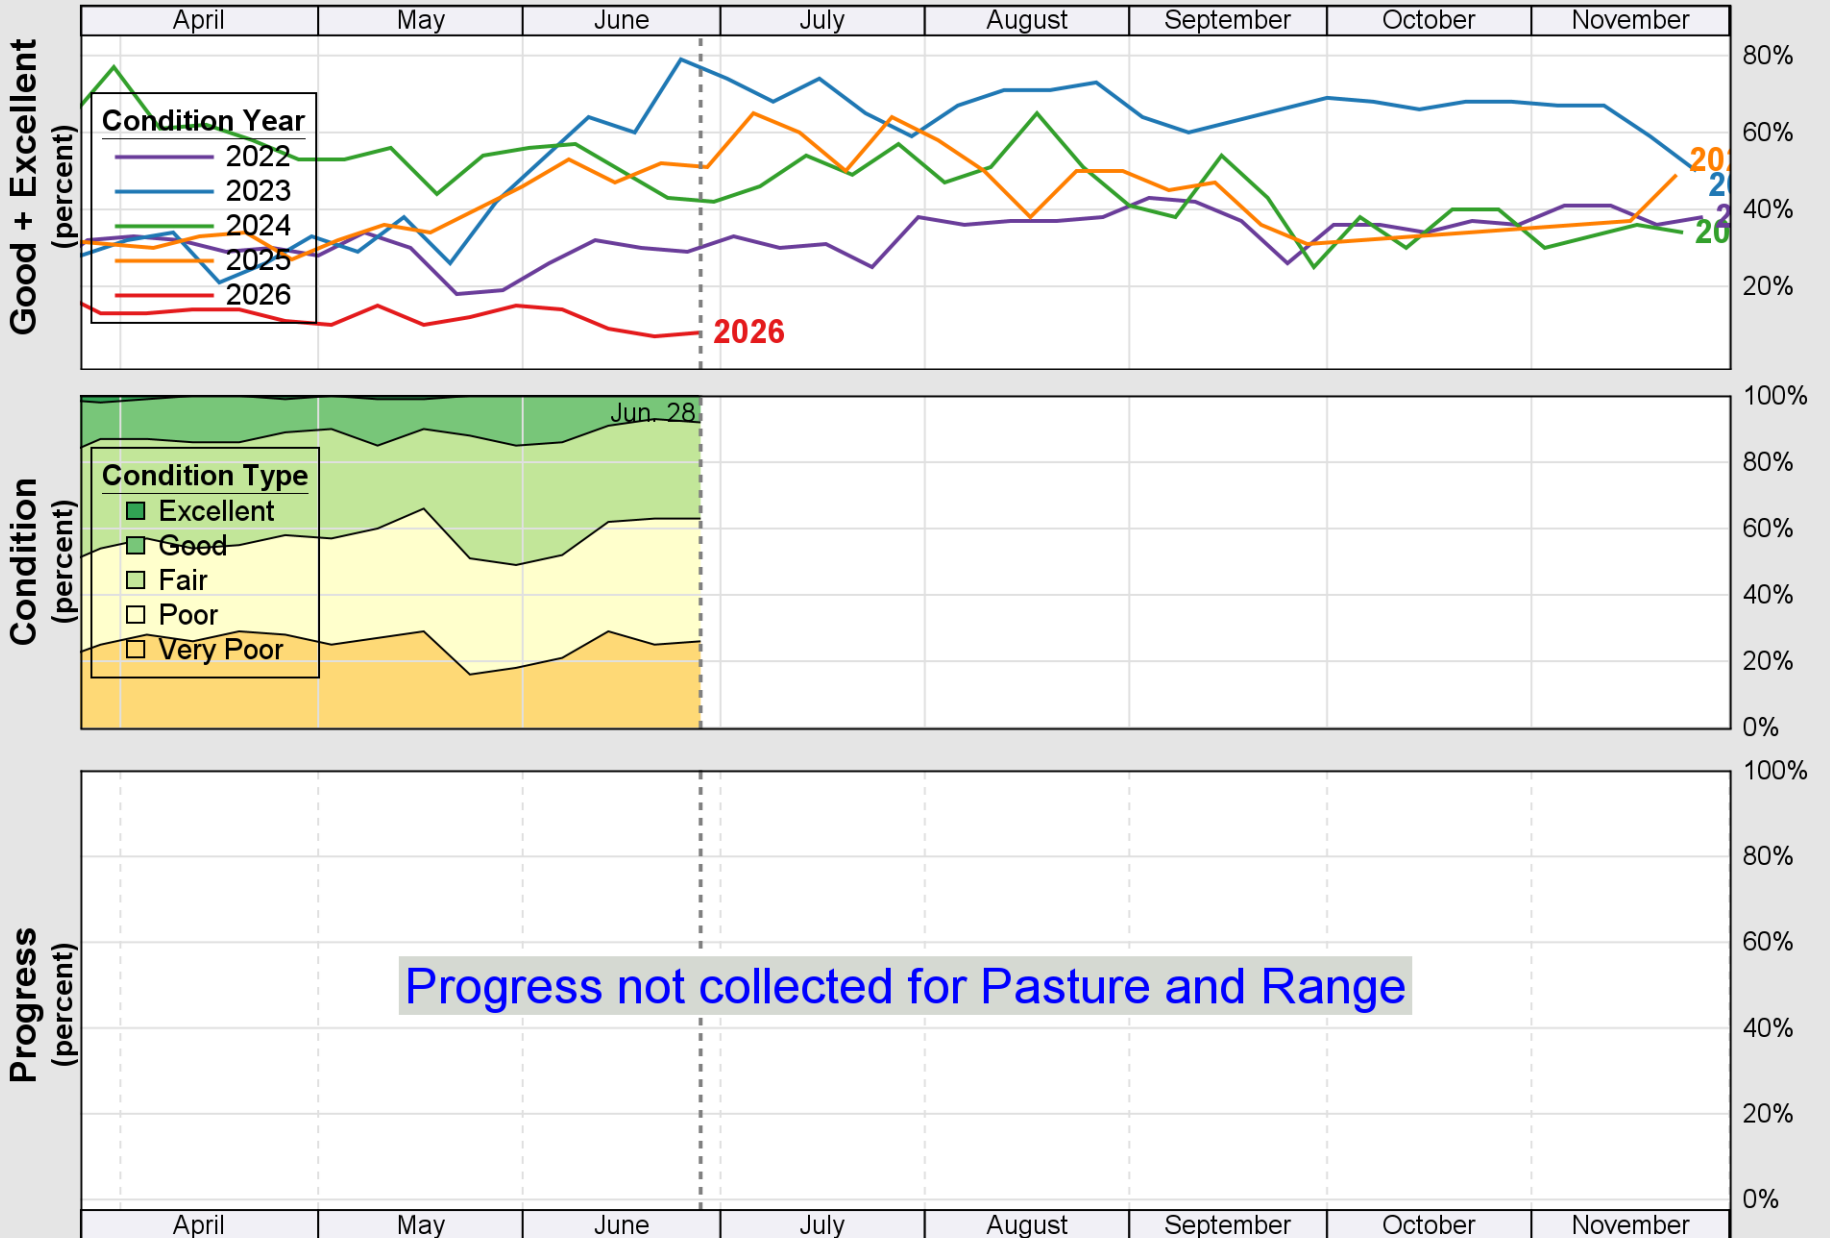

# Crop Progress and Condition: Barley in Colorado , 2026

NASS

Source: National Agricultural Statistics Service (NASS), Crop Progress Report

USDA

# Crop Progress and Condition: Corn in Colorado , 2026

NASS

Source: National Agricultural Statistics Service (NASS), Crop Progress Report

USDA

# Crop Progress and Condition: Pasture and Range in Colorado , 2026

NASS

Source: National Agricultural Statistics Service (NASS), Crop Progress Report

USDA