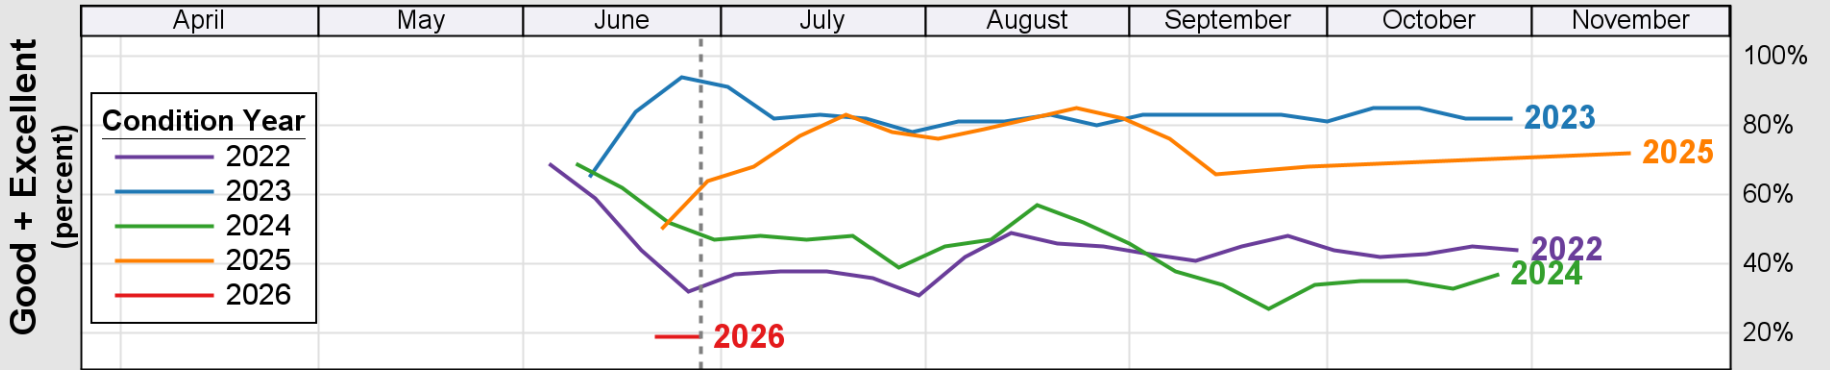

USDA

Crop Progress and Condition: Sorghum in Colorado , 2026

NASS

Source: National Agricultural Statistics Service (NASS), Crop Progress Report