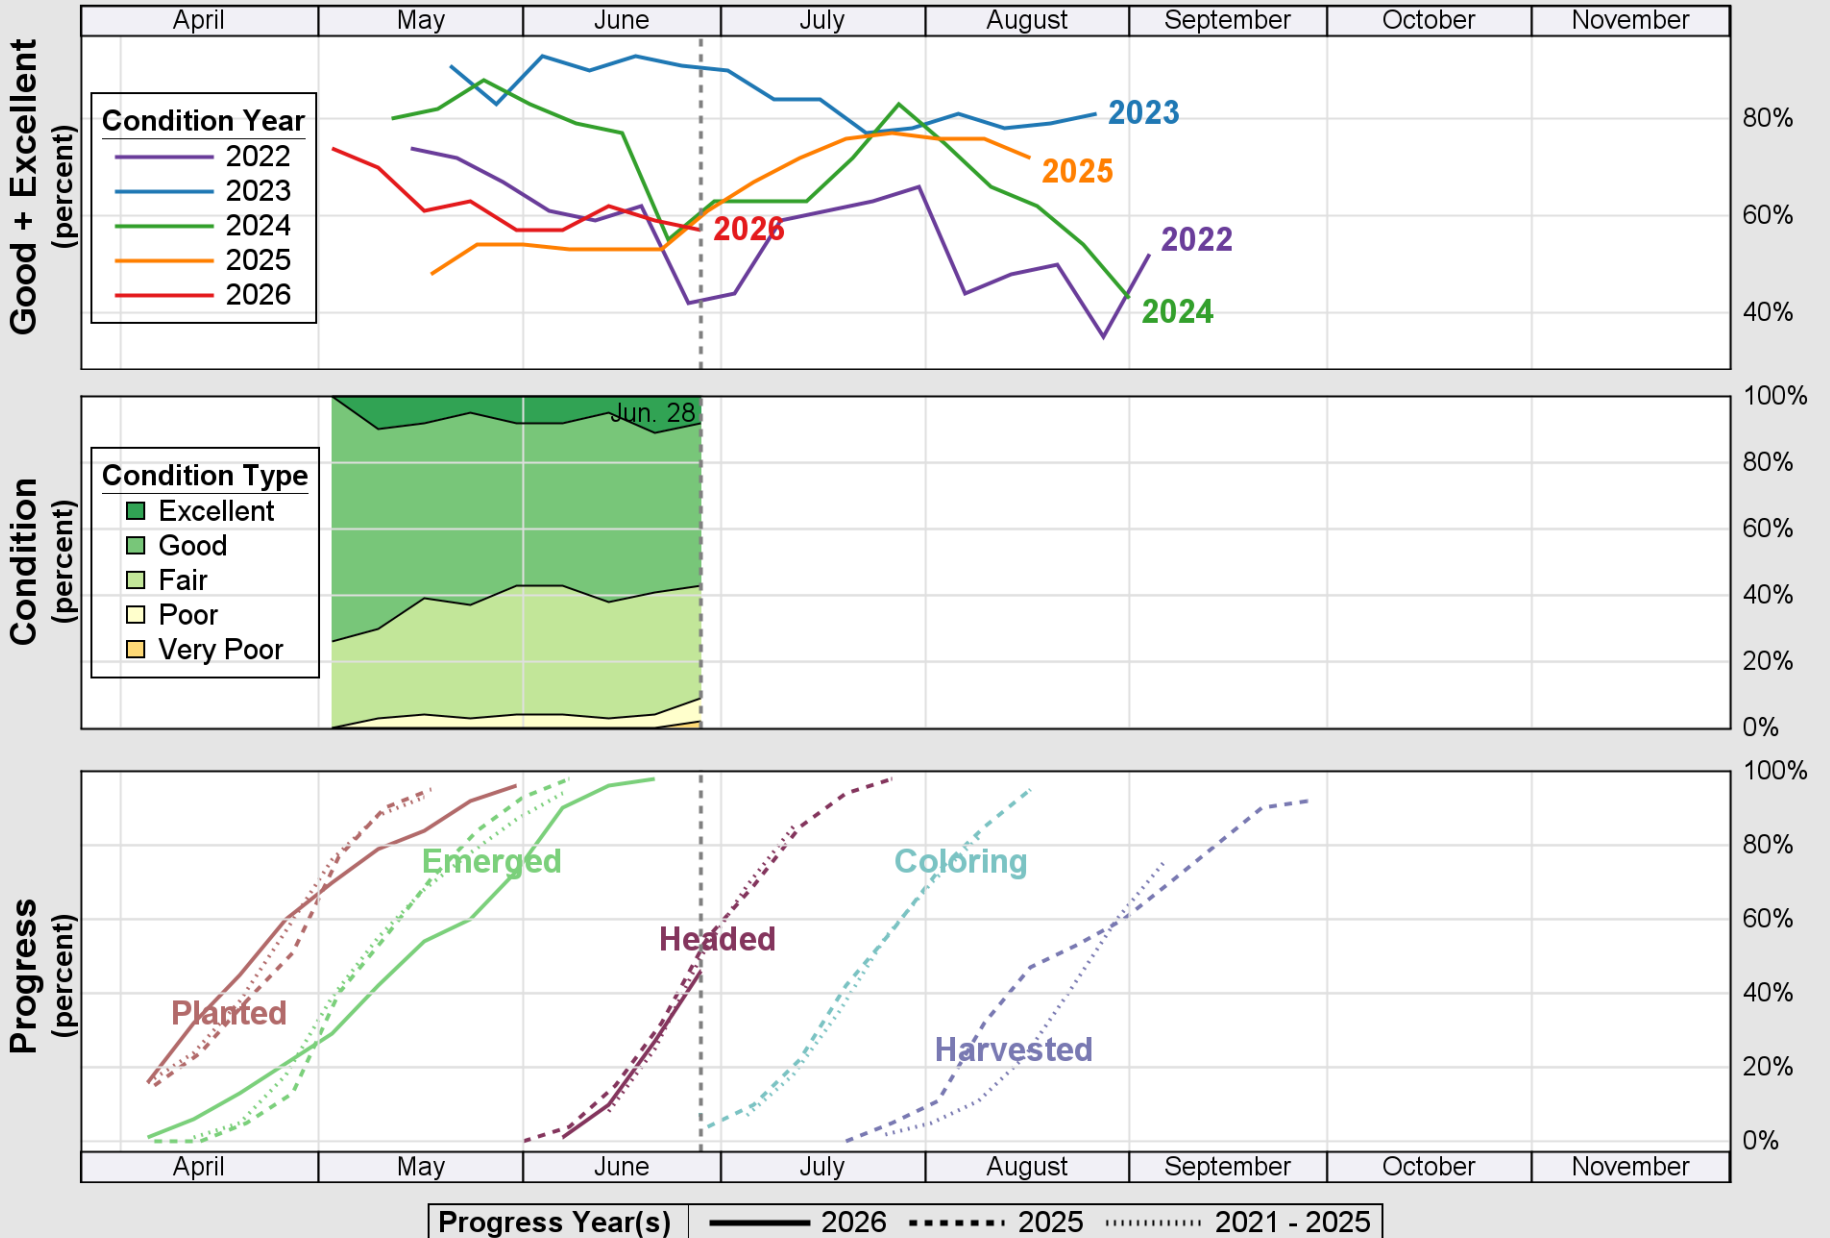

# Crop Progress and Condition: Barley in Colorado , 2026

NASS

Source: National Agricultural Statistics Service (NASS), Crop Progress Report

USDA

# Crop Progress and Condition: Corn in Colorado , 2026

NASS

Source: National Agricultural Statistics Service (NASS), Crop Progress Report

USDA