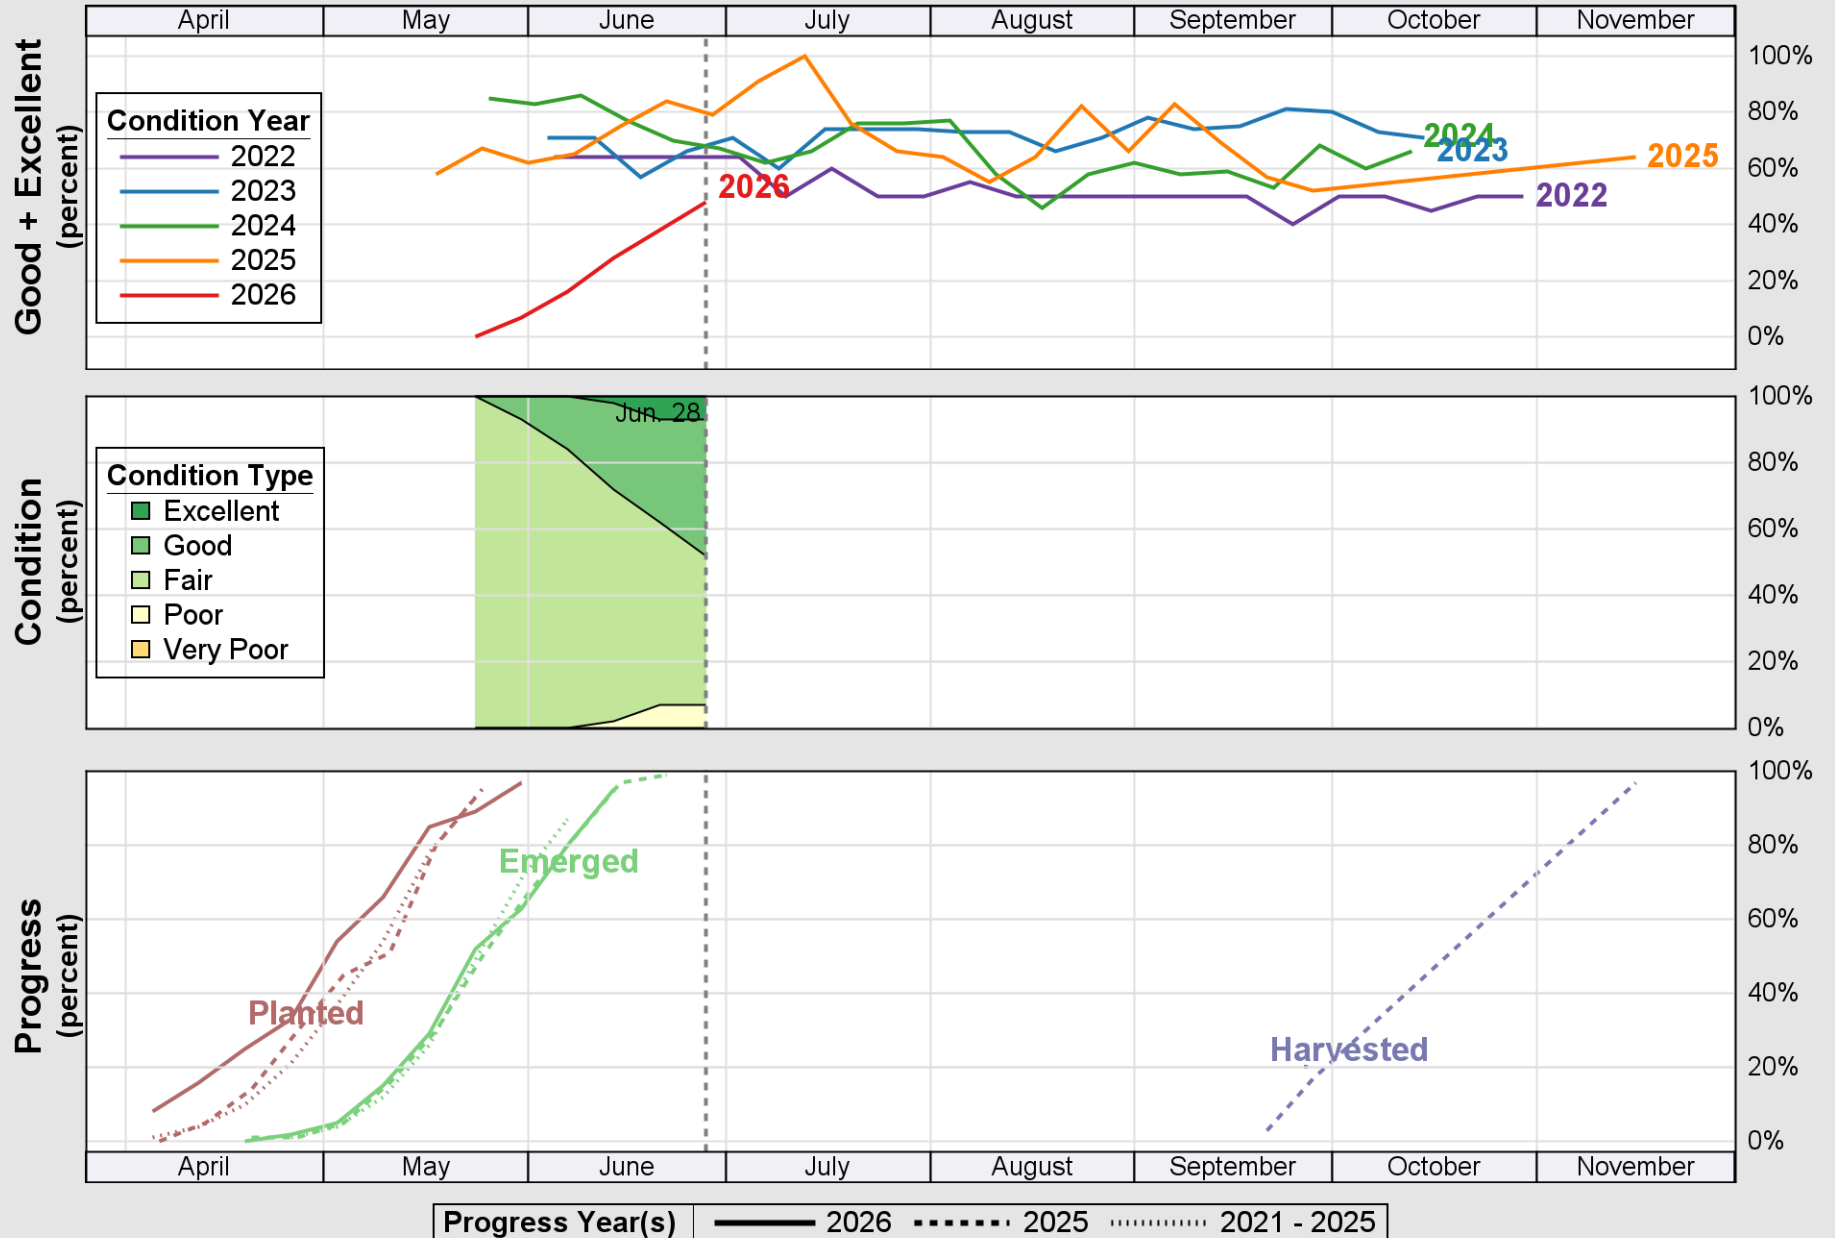

# Crop Progress and Condition: Corn in Colorado , 2026

NASS

Source: National Agricultural Statistics Service (NASS), Crop Progress Report

USDA

# Crop Progress and Condition: Pasture and Range in Colorado , 2026

NASS

Source: National Agricultural Statistics Service (NASS), Crop Progress Report

USDA

# Crop Progress and Condition: Sorghum in Colorado , 2026

NASS

Source: National Agricultural Statistics Service (NASS), Crop Progress Report

USDA

# Crop Progress and Condition: Sugar Beets in Colorado , 2026

NASS

Source: National Agricultural Statistics Service (NASS), Crop Progress Report

USDA