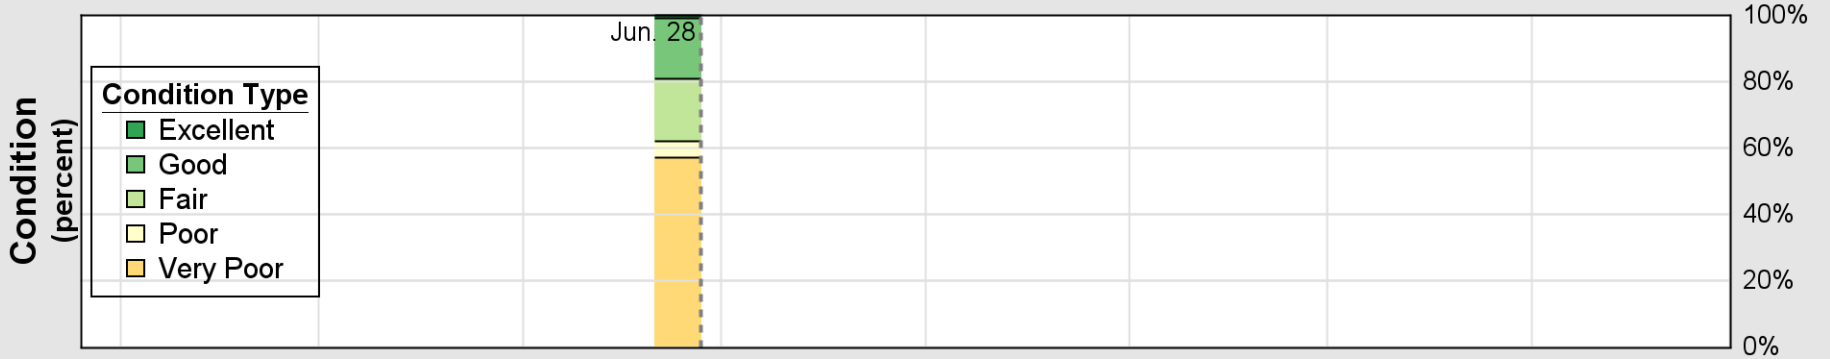

USDA

Crop Progress and Condition: Sorghum in Colorado , 2026

NASS

Source: National Agricultural Statistics Service (NASS), Crop Progress Report