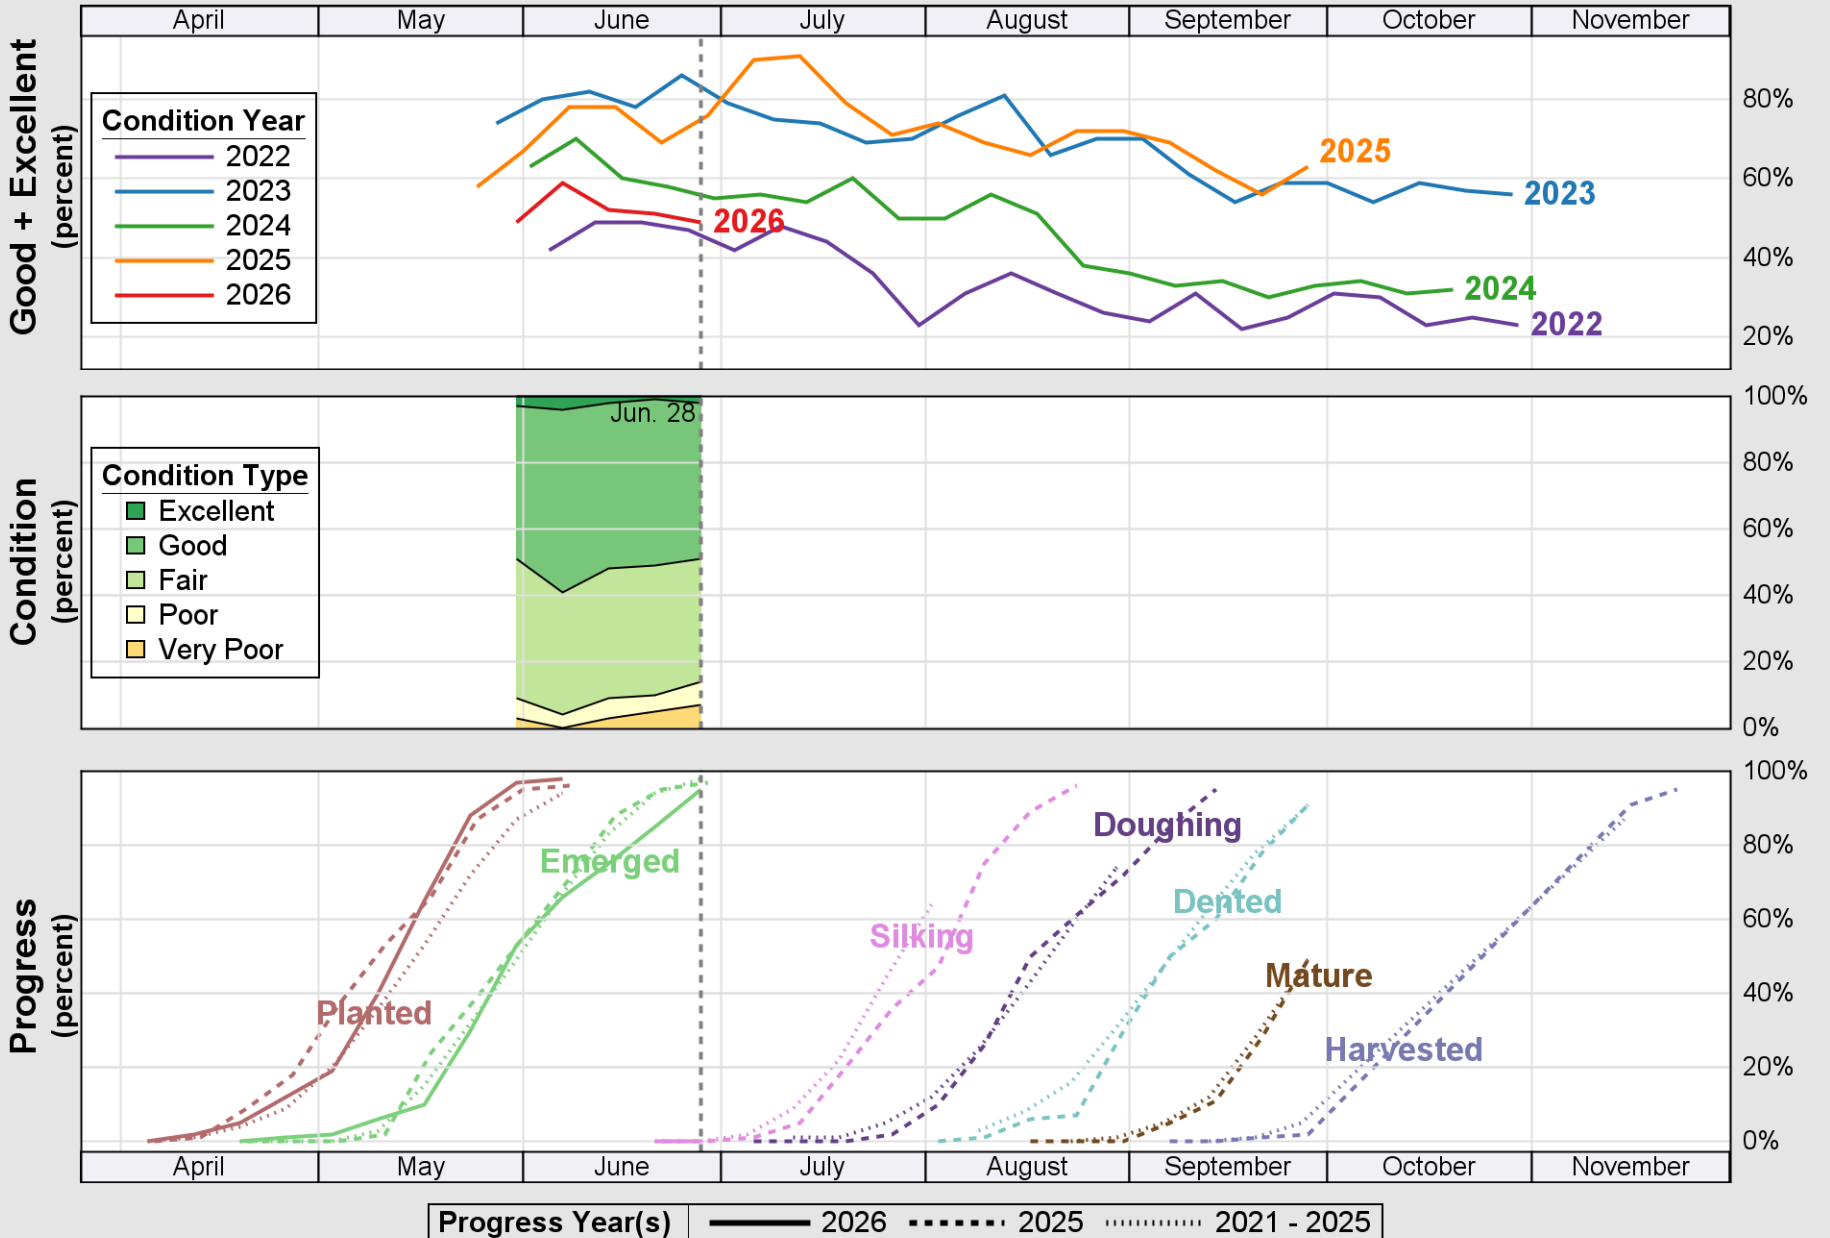

# Crop Progress and Condition: Barley in Colorado , 2026

NASS

Source: National Agricultural Statistics Service (NASS), Crop Progress Report

USDA

# Crop Progress and Condition: Corn in Colorado , 2026

NASS

Source: National Agricultural Statistics Service (NASS), Crop Progress Report

USDA

# Crop Progress and Condition: Pasture and Range in Colorado , 2026

NASS

Source: National Agricultural Statistics Service (NASS), Crop Progress Report

USDA