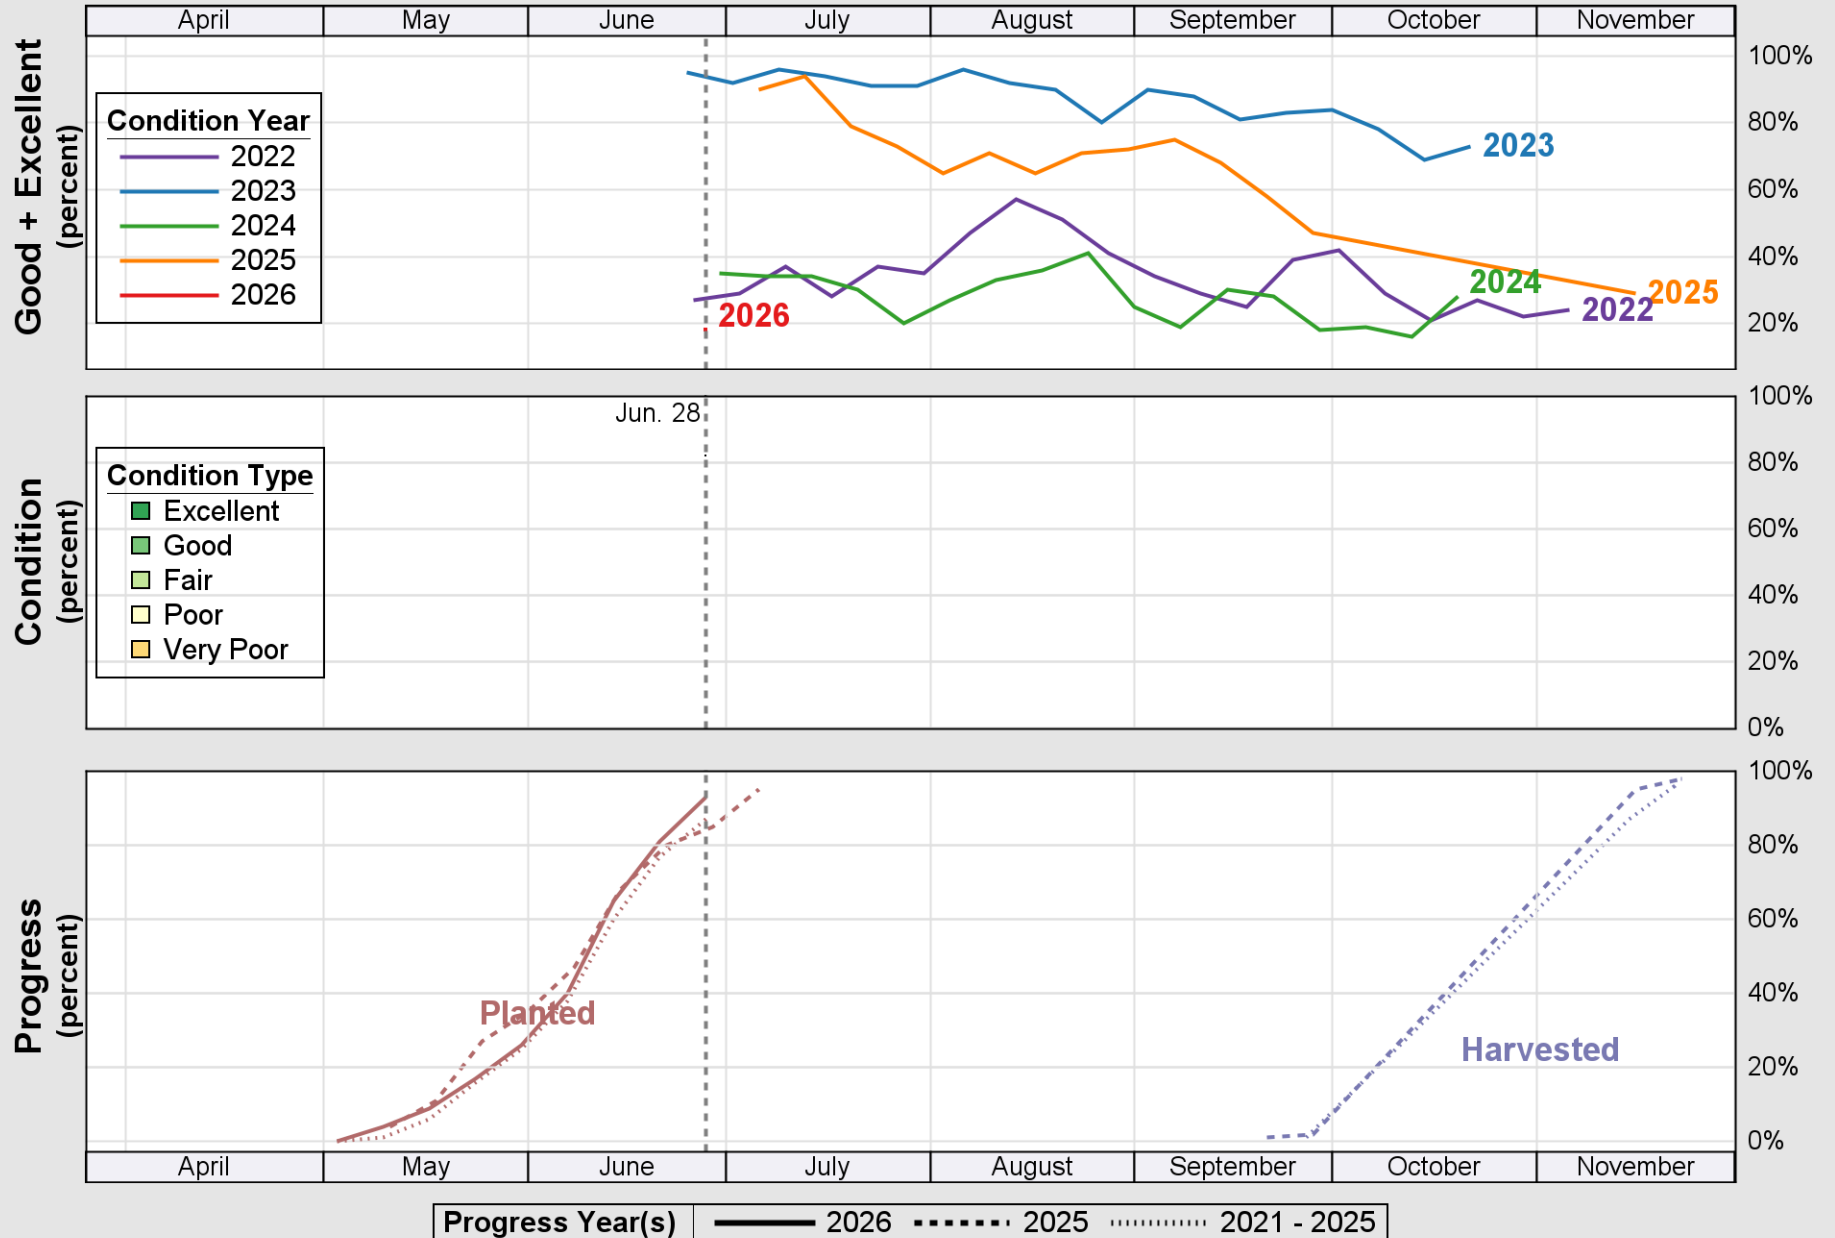

# Crop Progress and Condition: Sorghum in Colorado , 2026

NASS

Source: National Agricultural Statistics Service (NASS), Crop Progress Report

USDA

# Crop Progress and Condition: Sugar Beets in Colorado , 2026

NASS

Source: National Agricultural Statistics Service (NASS), Crop Progress Report

USDA

# Crop Progress and Condition: Sunflower in Colorado , 2026

NASS

Source: National Agricultural Statistics Service (NASS), Crop Progress Report

USDA