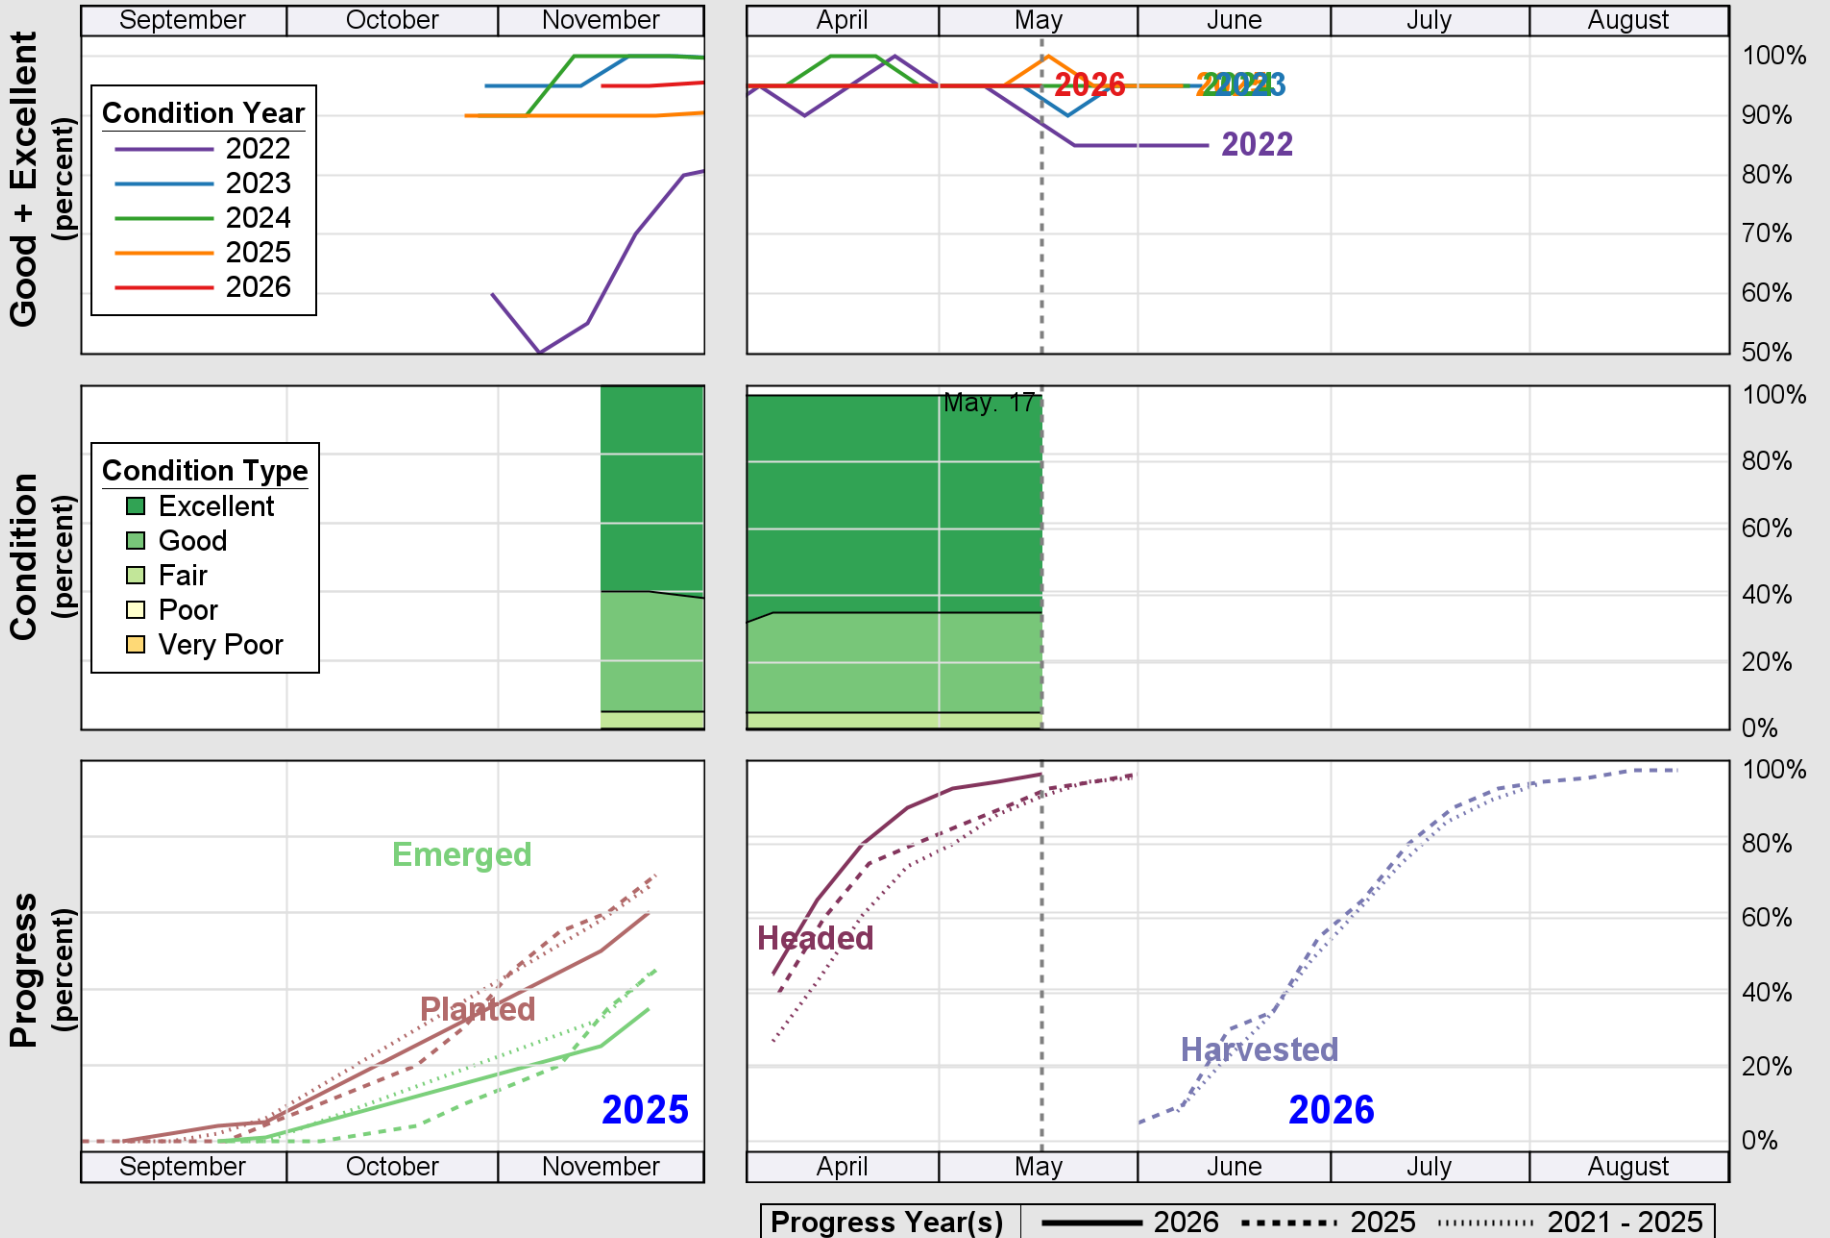

# Crop Progress and Condition: Cotton in California , 2026

NASS

Progress Year(s) ——— 2026    ····· 2025    ······ 2021 - 2025

Source: National Agricultural Statistics Service (NASS), Crop Progress Report

# Crop Progress and Condition: Pasture and Range in California , 2026

NASS

Source: National Agricultural Statistics Service (NASS), Crop Progress Report

USDA

# Crop Progress and Condition: Rice in California , 2026

NASS

Progress Year(s) ——— 2026    ..... 2025    ..... 2021 - 2025

Source: National Agricultural Statistics Service (NASS), Crop Progress Report

USDA

# Crop Progress and Condition: Winter Wheat in California , 2026

NASS

Source: National Agricultural Statistics Service (NASS), Crop Progress Report