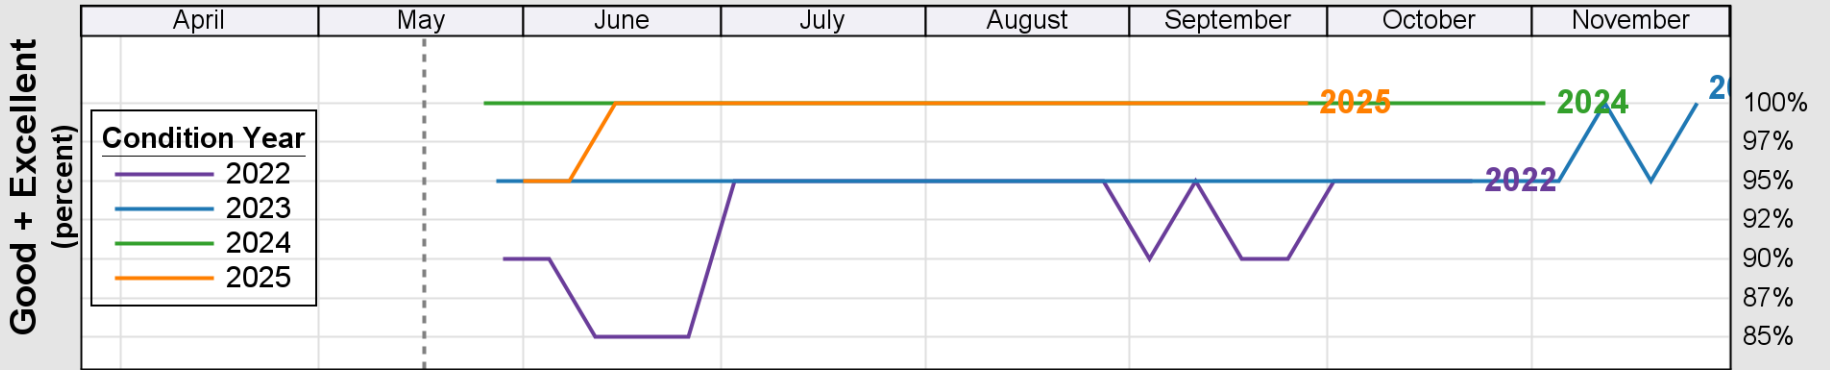

# Crop Progress and Condition: Cotton in California , 2026

NASS

Progress Year(s) ——— 2026    ····· 2025    ······ 2021 - 2025

Source: National Agricultural Statistics Service (NASS), Crop Progress Report