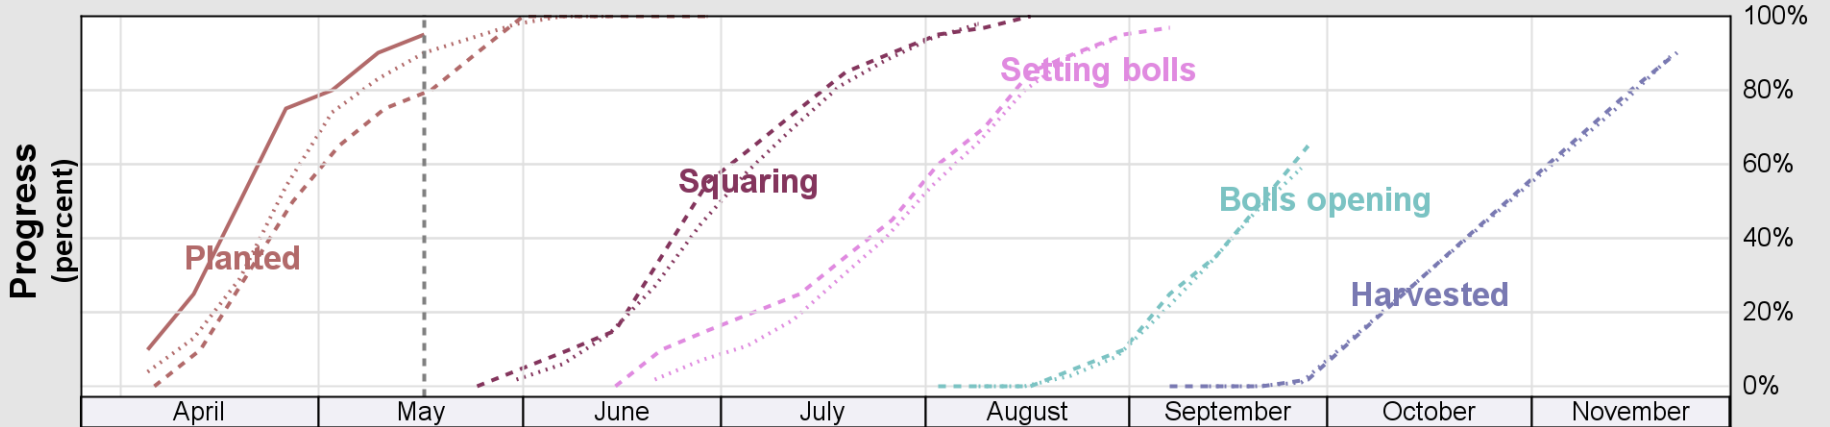

# Crop Progress and Condition: Cotton in California , 2026

NASS

Progress Year(s) ——— 2026    ····· 2025    ······ 2021 - 2025

Source: National Agricultural Statistics Service (NASS), Crop Progress Report