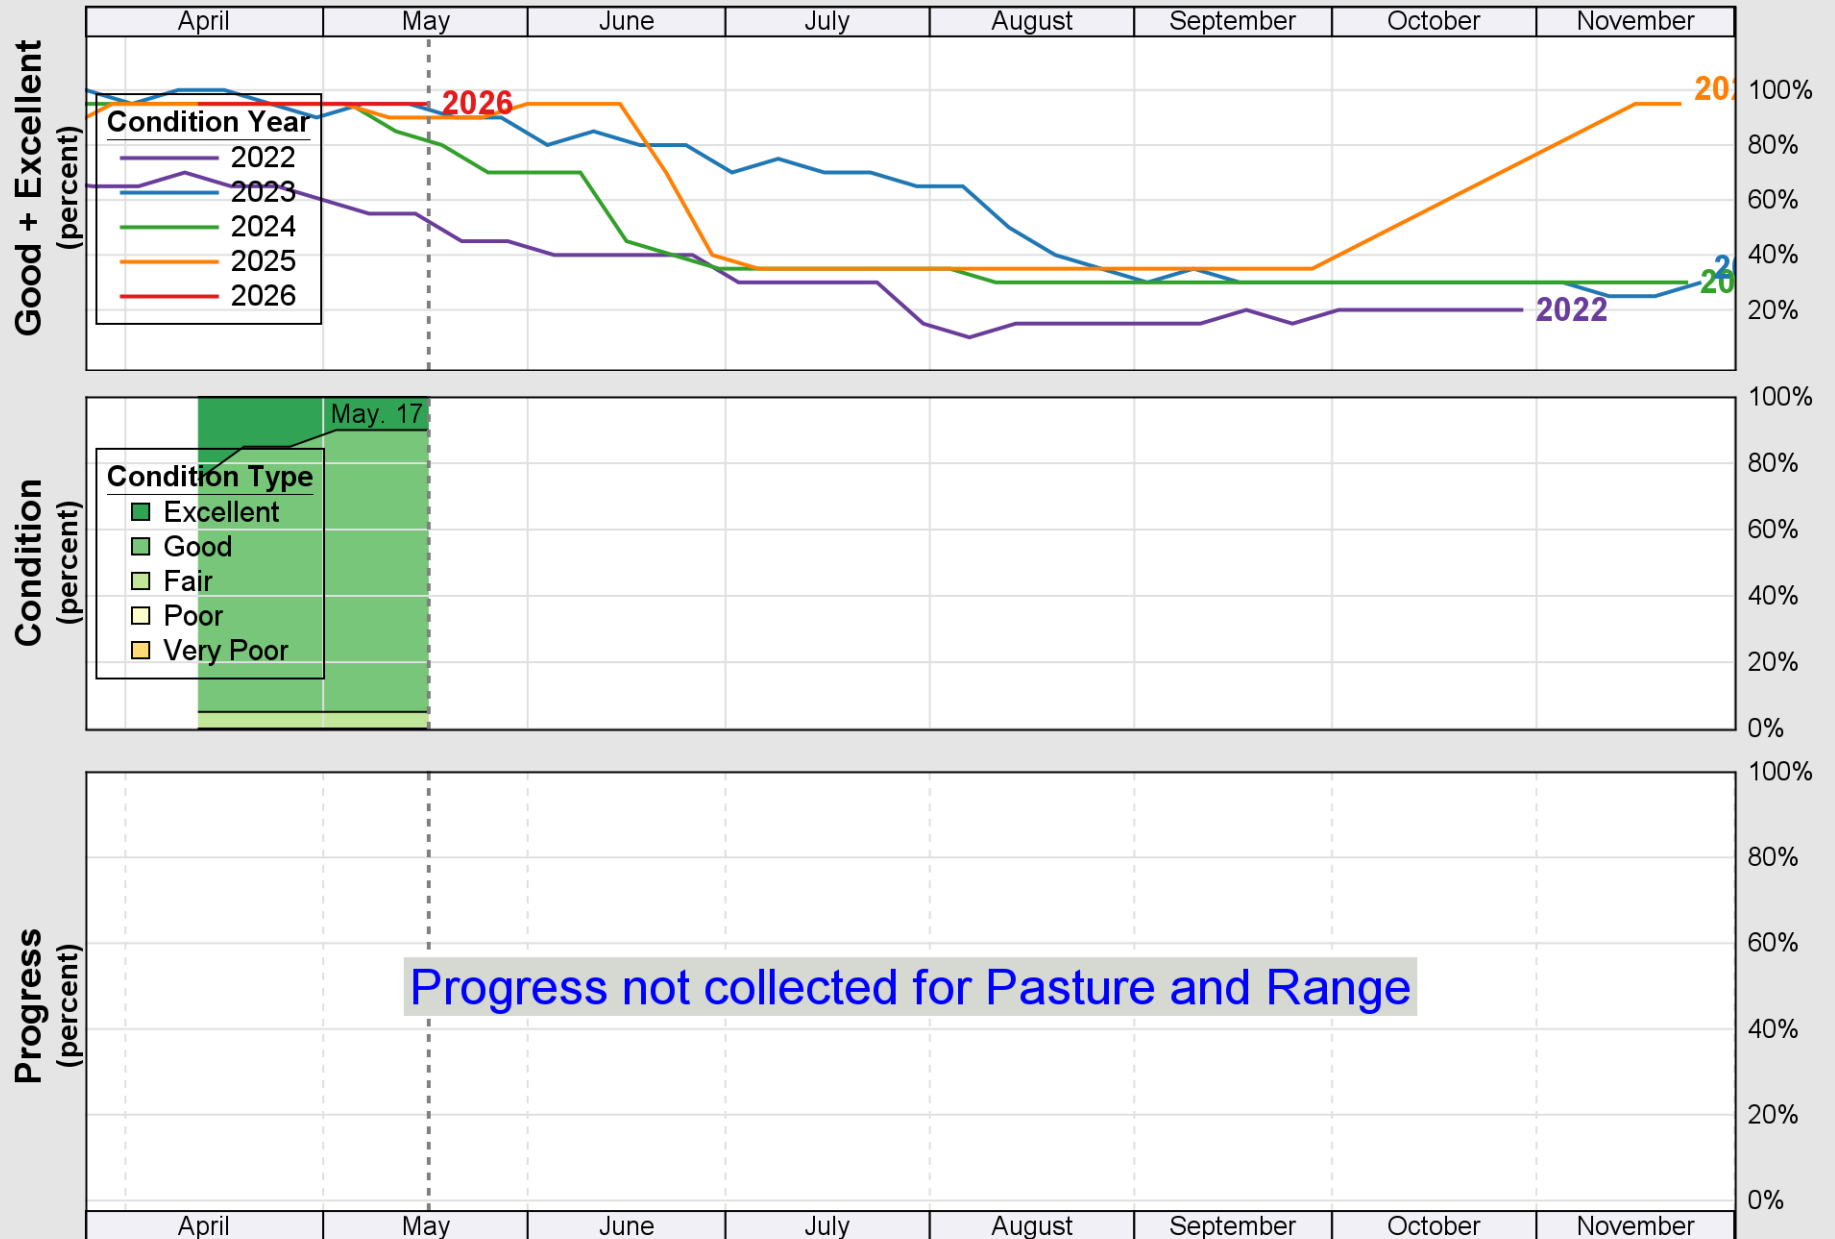

USDA

Crop Progress and Condition: Pasture and Range in California , 2026

NASS

Source: National Agricultural Statistics Service (NASS), Crop Progress Report