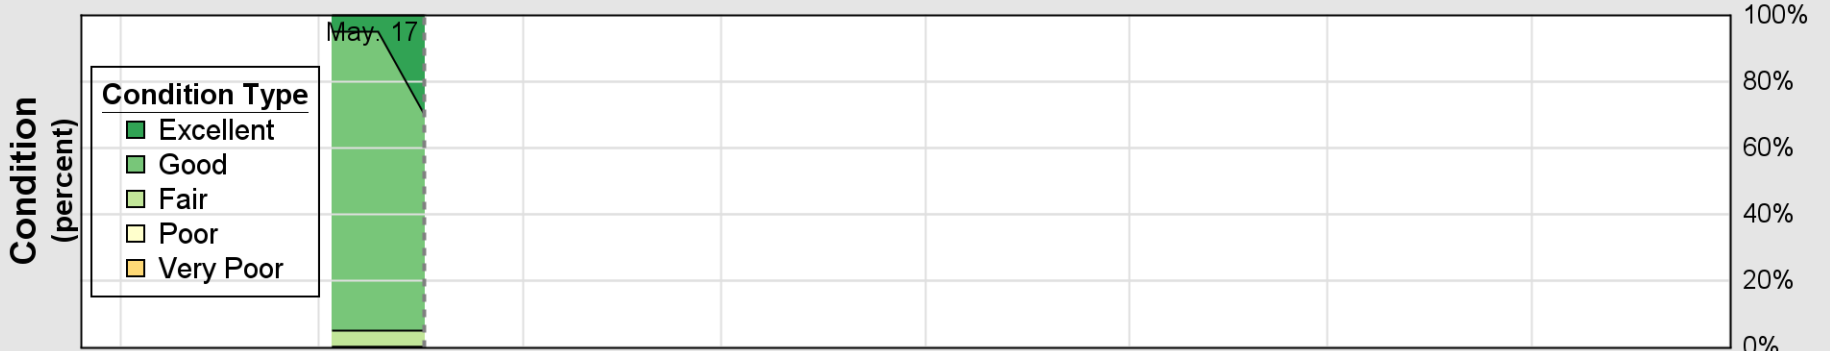

USDA

Crop Progress and Condition: Rice in California , 2026

NASS

Progress Year(s) ——— 2026   2025   ..... 2021 - 2025

Source: National Agricultural Statistics Service (NASS), Crop Progress Report