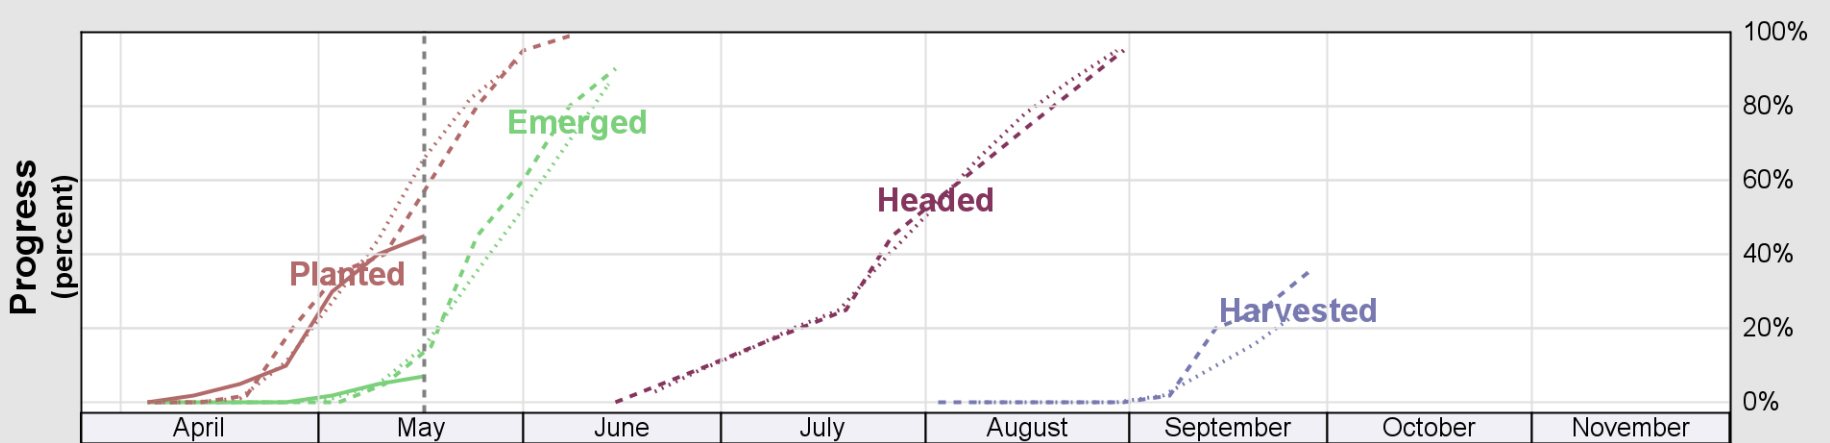

# Crop Progress and Condition: Pasture and Range in California , 2026

NASS

Source: National Agricultural Statistics Service (NASS), Crop Progress Report

USDA

# Crop Progress and Condition: Rice in California , 2026

NASS

Progress Year(s) ——— 2026    ..... 2025    ..... 2021 - 2025

Source: National Agricultural Statistics Service (NASS), Crop Progress Report

USDA