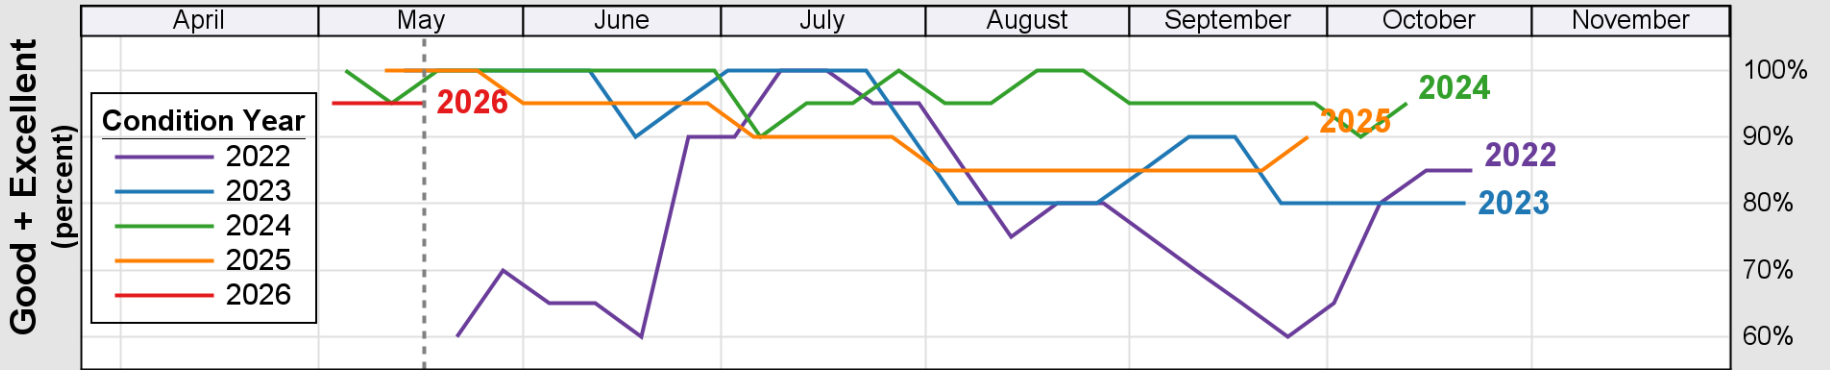

# Crop Progress and Condition: Pasture and Range in California , 2026

NASS

Source: National Agricultural Statistics Service (NASS), Crop Progress Report

USDA

# Crop Progress and Condition: Rice in California , 2026

NASS

Progress Year(s) ——— 2026    ..... 2025    ..... 2021 - 2025

Source: National Agricultural Statistics Service (NASS), Crop Progress Report

USDA