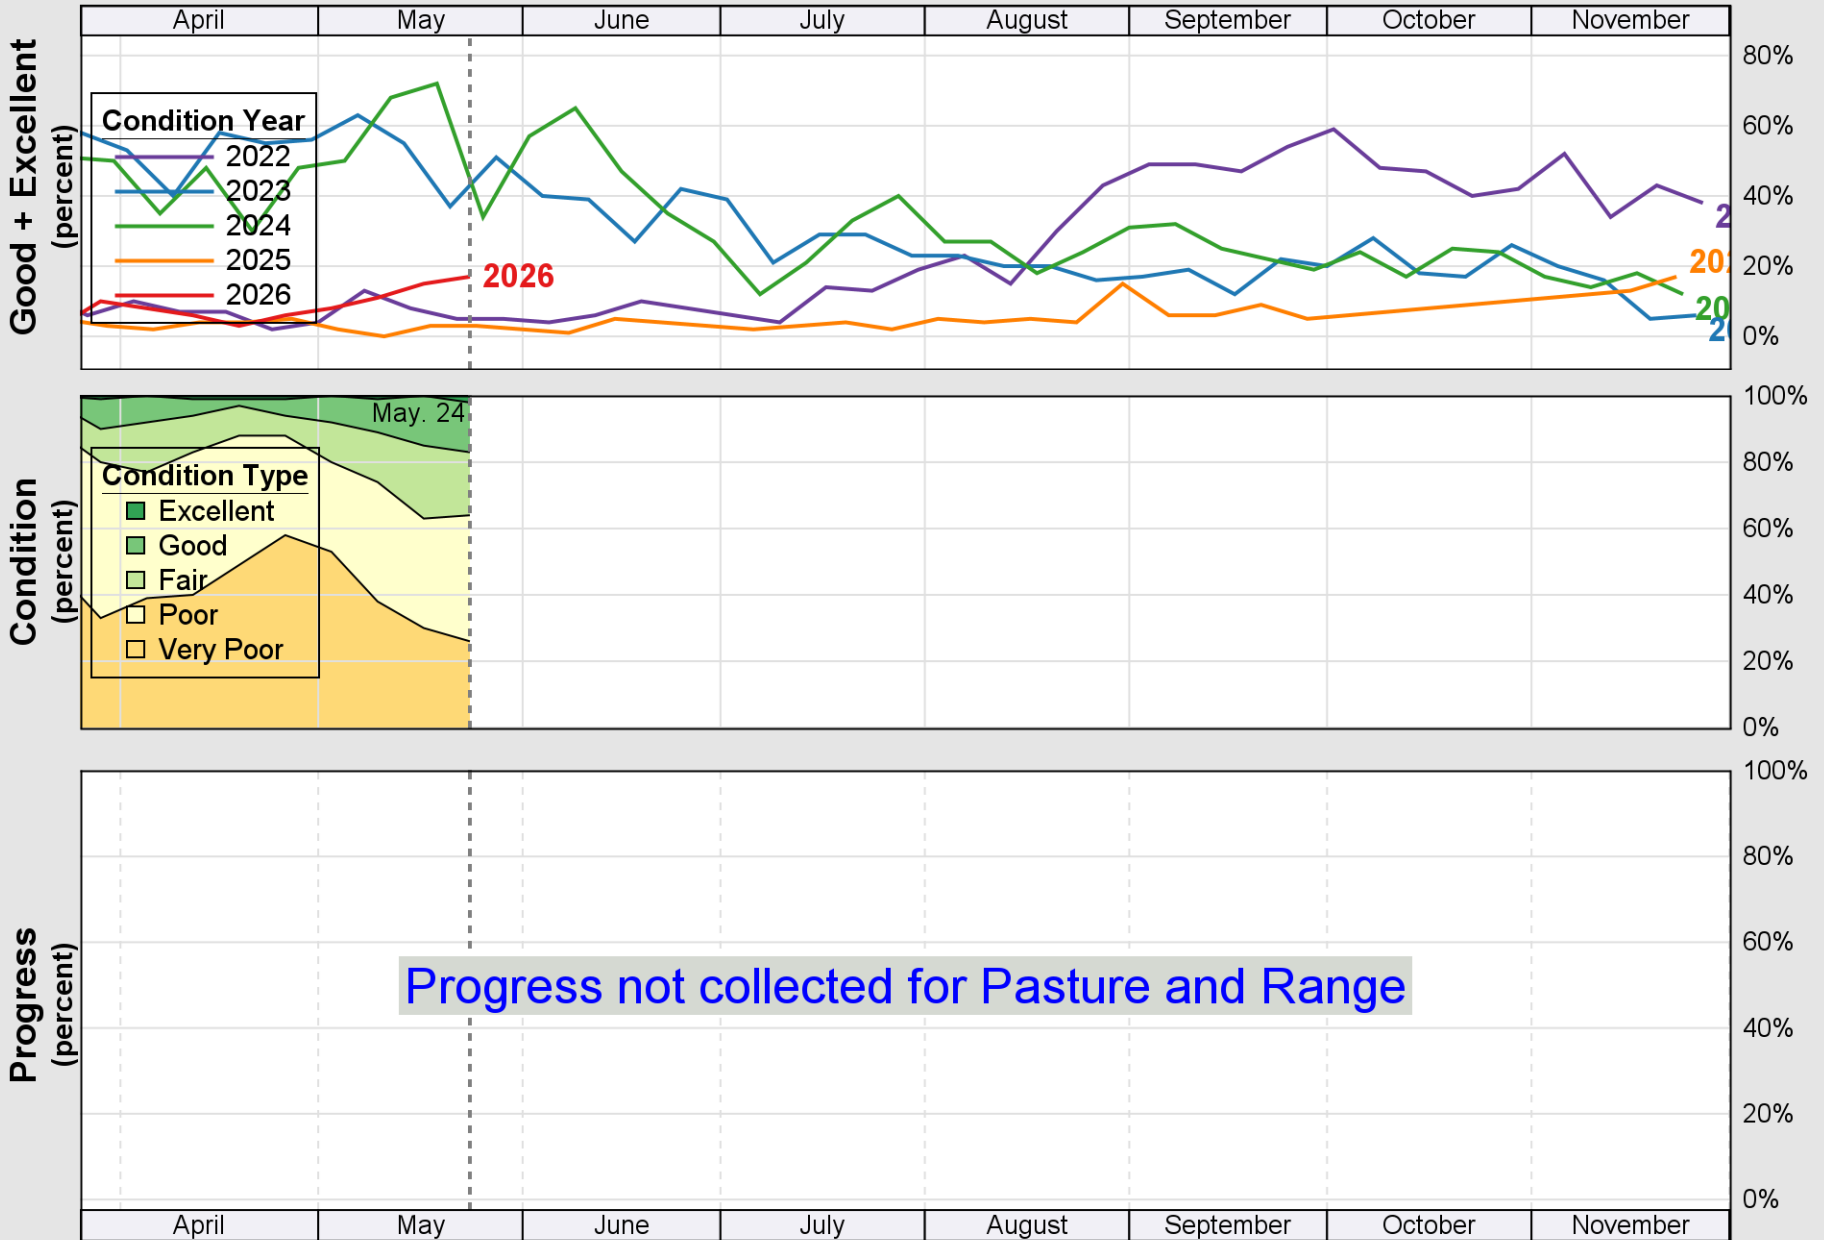

USDA

Crop Progress and Condition: Pasture and Range in Arizona , 2026

NASS

Source: National Agricultural Statistics Service (NASS), Crop Progress Report