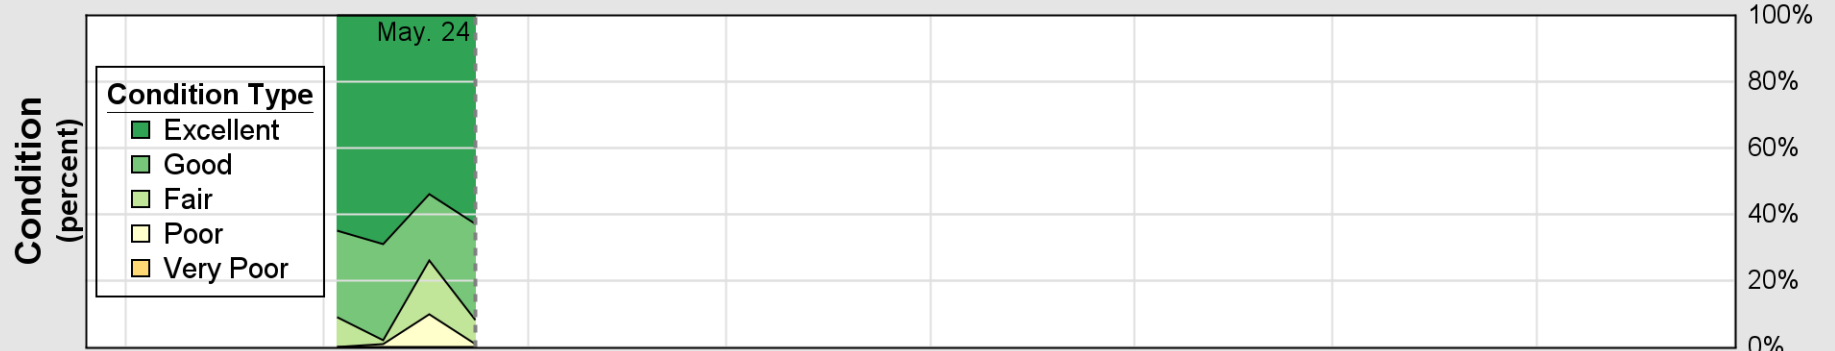

# Crop Progress and Condition: Cotton in Arizona , 2026

NASS

Progress Year(s) ——— 2026    - - - - - 2025    ..... 2021 - 2025

Source: National Agricultural Statistics Service (NASS), Crop Progress Report