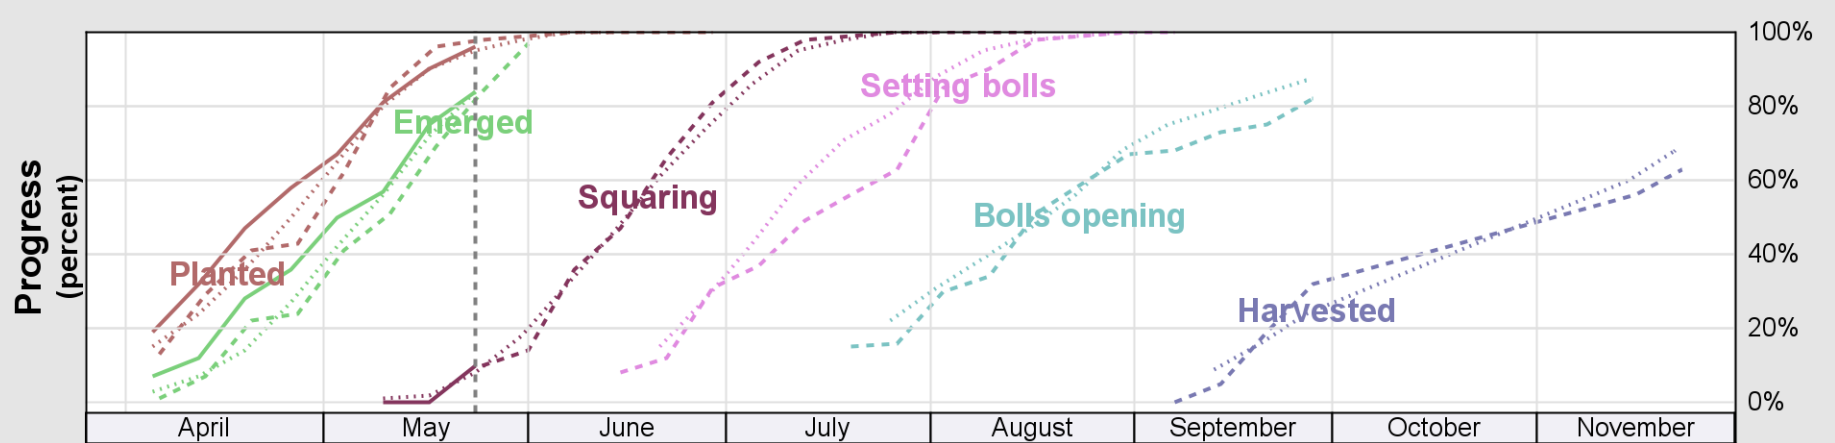

# Crop Progress and Condition: Cotton in Arizona , 2026

NASS

Progress Year(s) ——— 2026    - - - - - 2025    ..... 2021 - 2025

Source: National Agricultural Statistics Service (NASS), Crop Progress Report