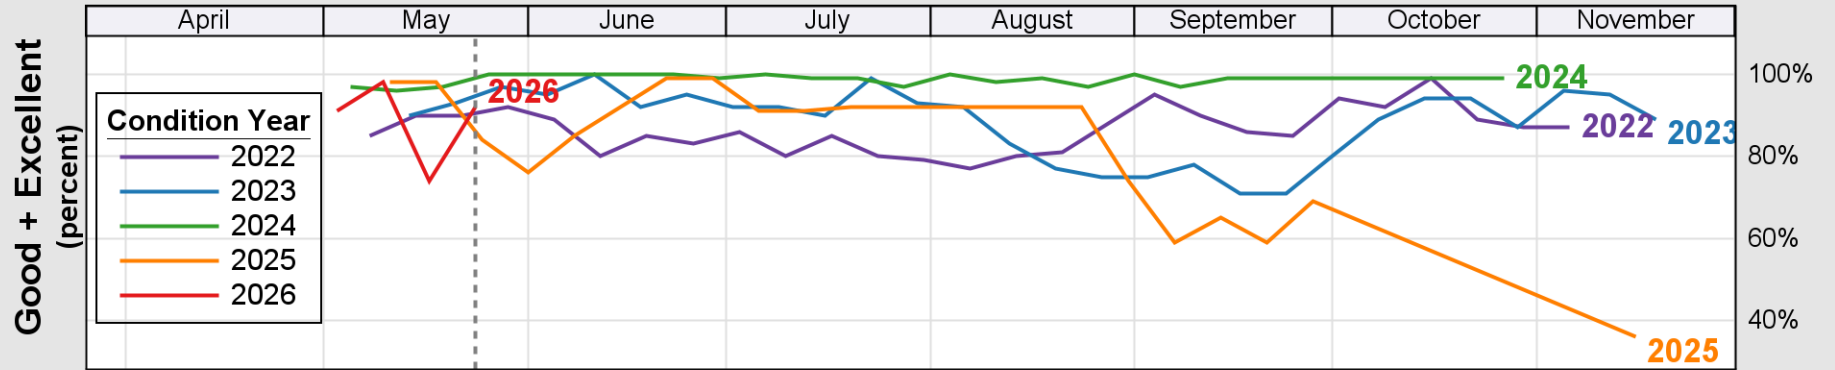

# Crop Progress and Condition: Cotton in Arizona , 2026

NASS

Progress Year(s) ——— 2026    - - - - - 2025    ..... 2021 - 2025

Source: National Agricultural Statistics Service (NASS), Crop Progress Report