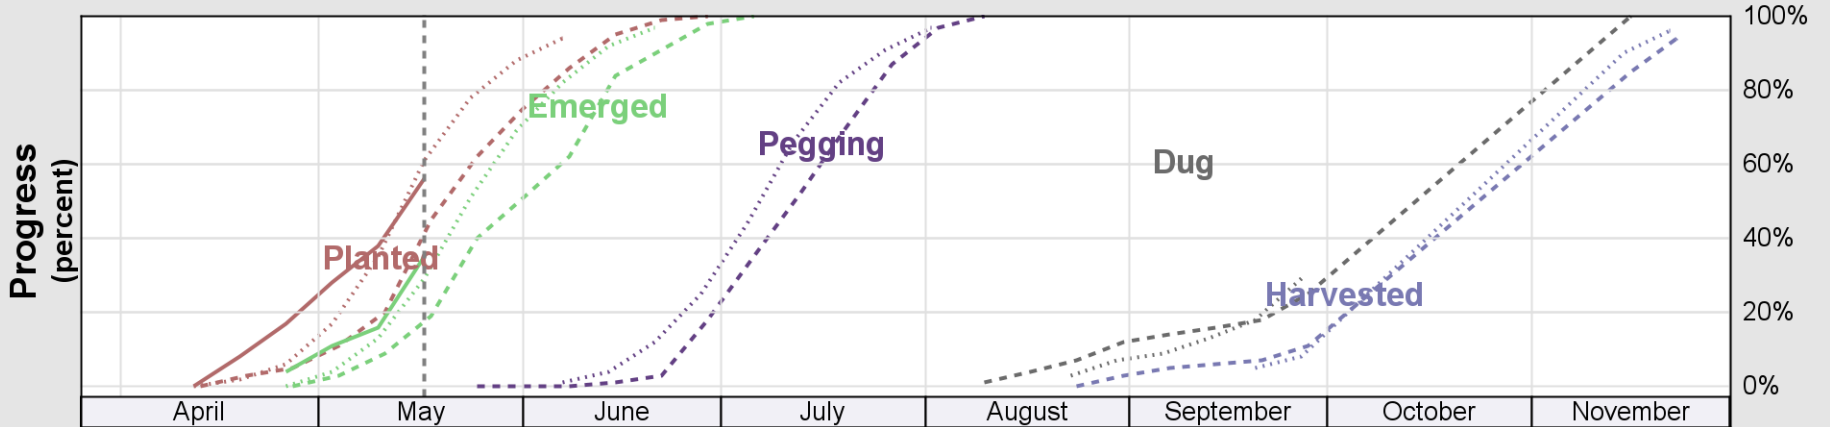

# Crop Progress and Condition: Pasture and Range in Arkansas , 2026

NASS

Source: National Agricultural Statistics Service (NASS), Crop Progress Report

USDA

# Crop Progress and Condition: Peanuts in Arkansas , 2026

NASS

**Progress Year(s)** — 2026    ..... 2025    ..... 2021 - 2025

Source: National Agricultural Statistics Service (NASS), Crop Progress Report