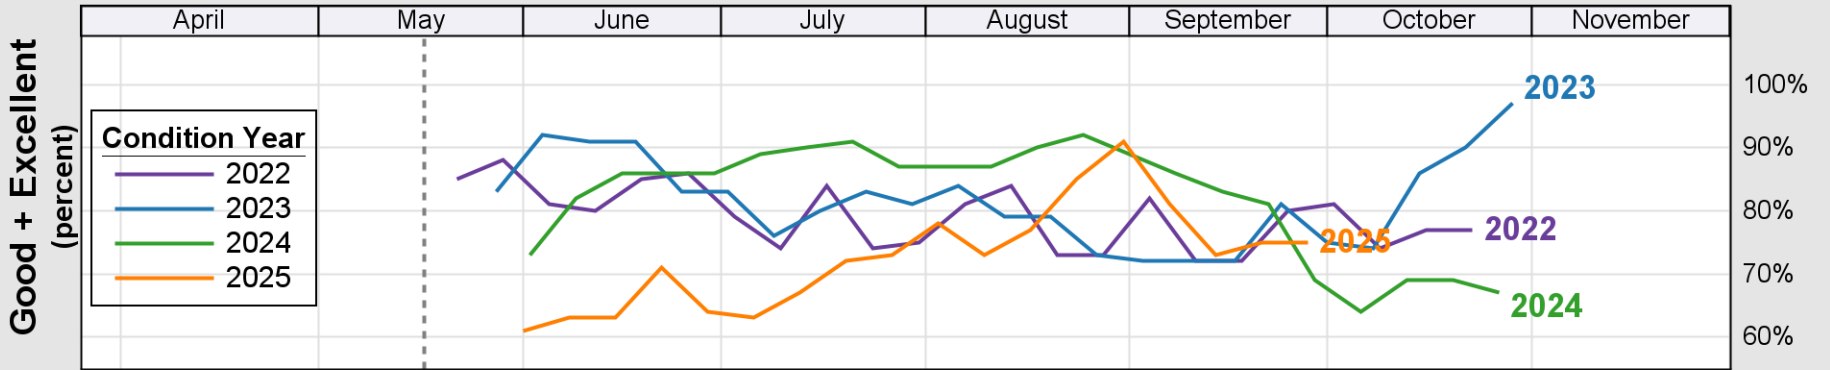

USDA

Crop Progress and Condition: Peanuts in Arkansas , 2026

NASS

Progress Year(s) — 2026   2025   ..... 2021 - 2025

Source: National Agricultural Statistics Service (NASS), Crop Progress Report