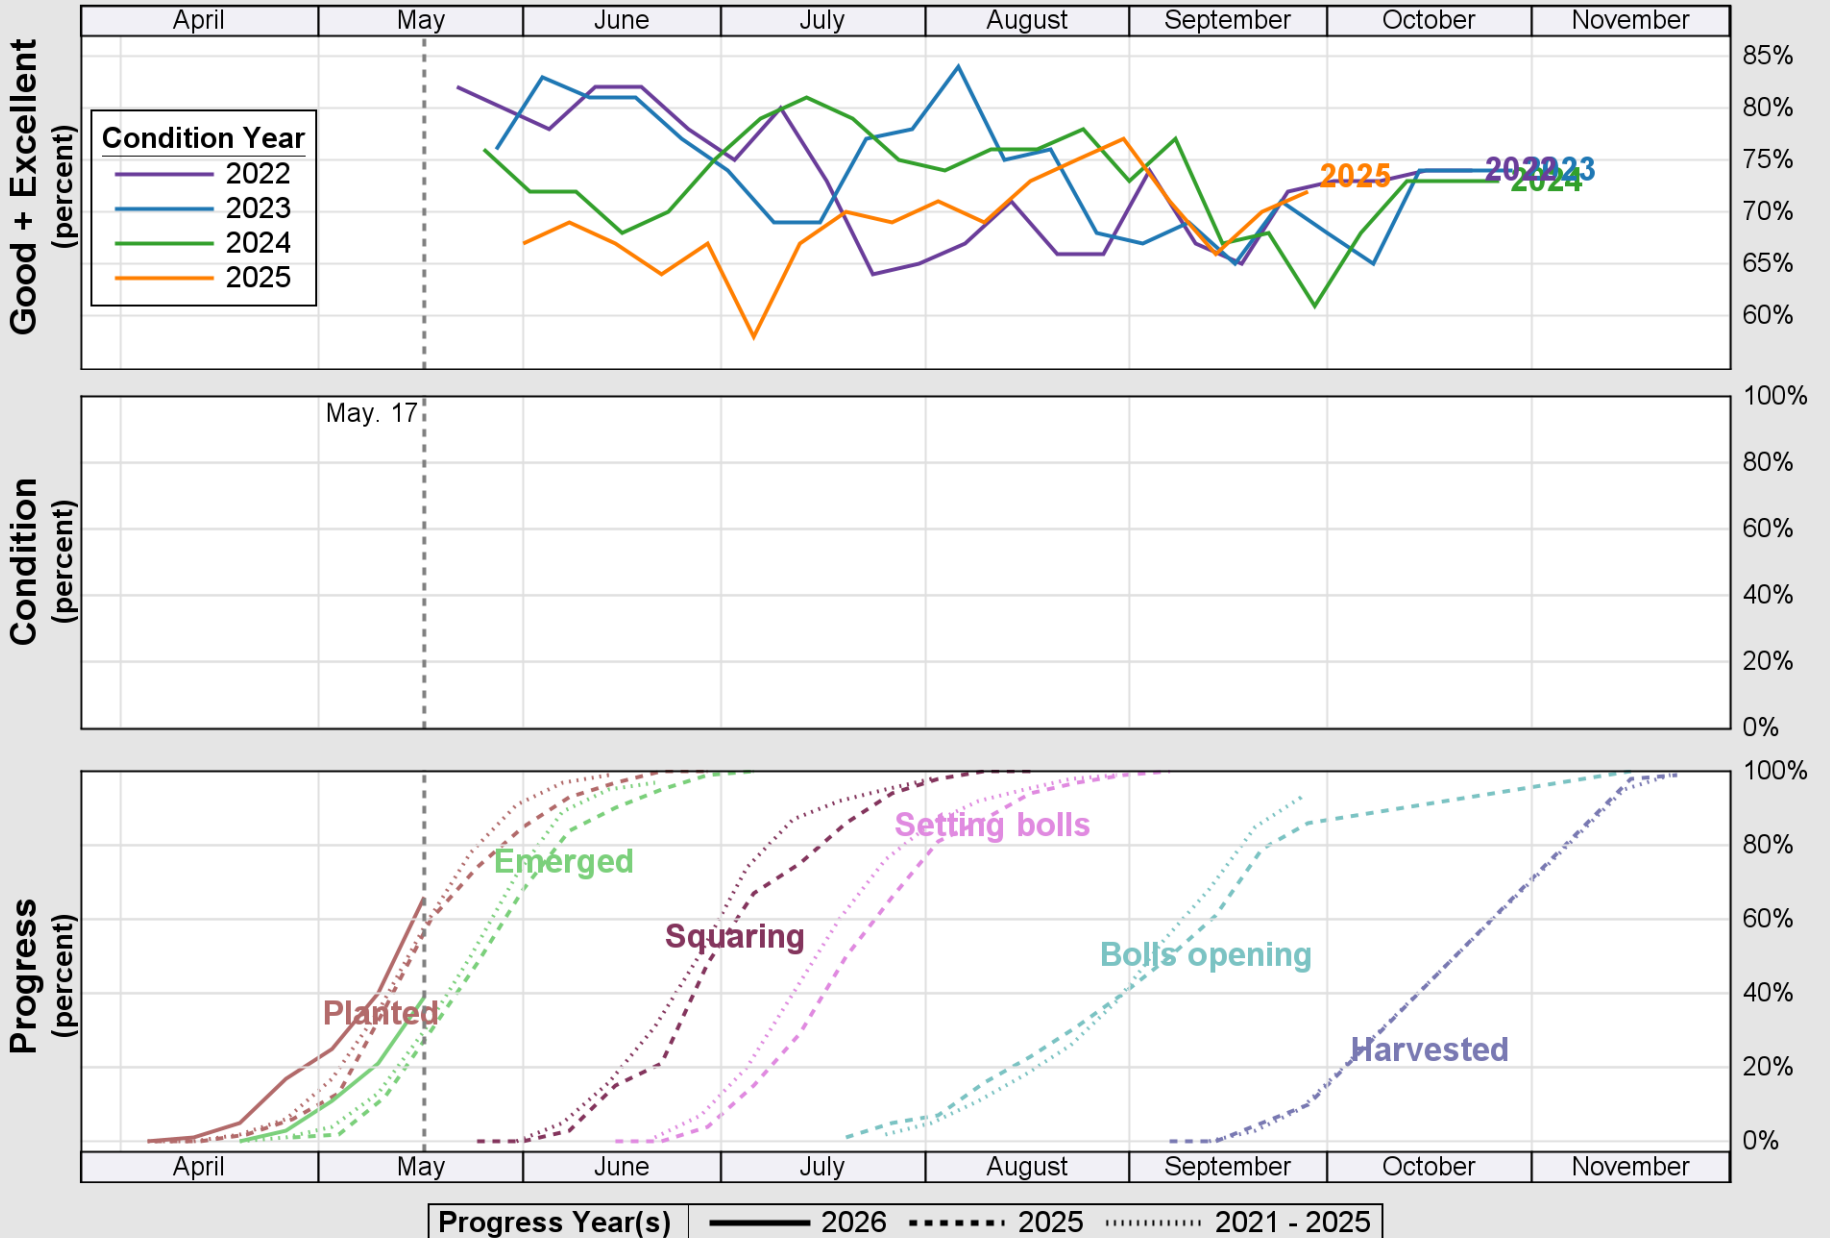

# Crop Progress and Condition: Corn in Arkansas , 2026

NASS

Source: National Agricultural Statistics Service (NASS), Crop Progress Report

USDA

# Crop Progress and Condition: Cotton in Arkansas , 2026

NASS

Source: National Agricultural Statistics Service (NASS), Crop Progress Report

USDA

# Crop Progress and Condition: Peanuts in Arkansas , 2026

NASS

**Progress Year(s)** — 2026    ..... 2025    ..... 2021 - 2025

Source: National Agricultural Statistics Service (NASS), Crop Progress Report