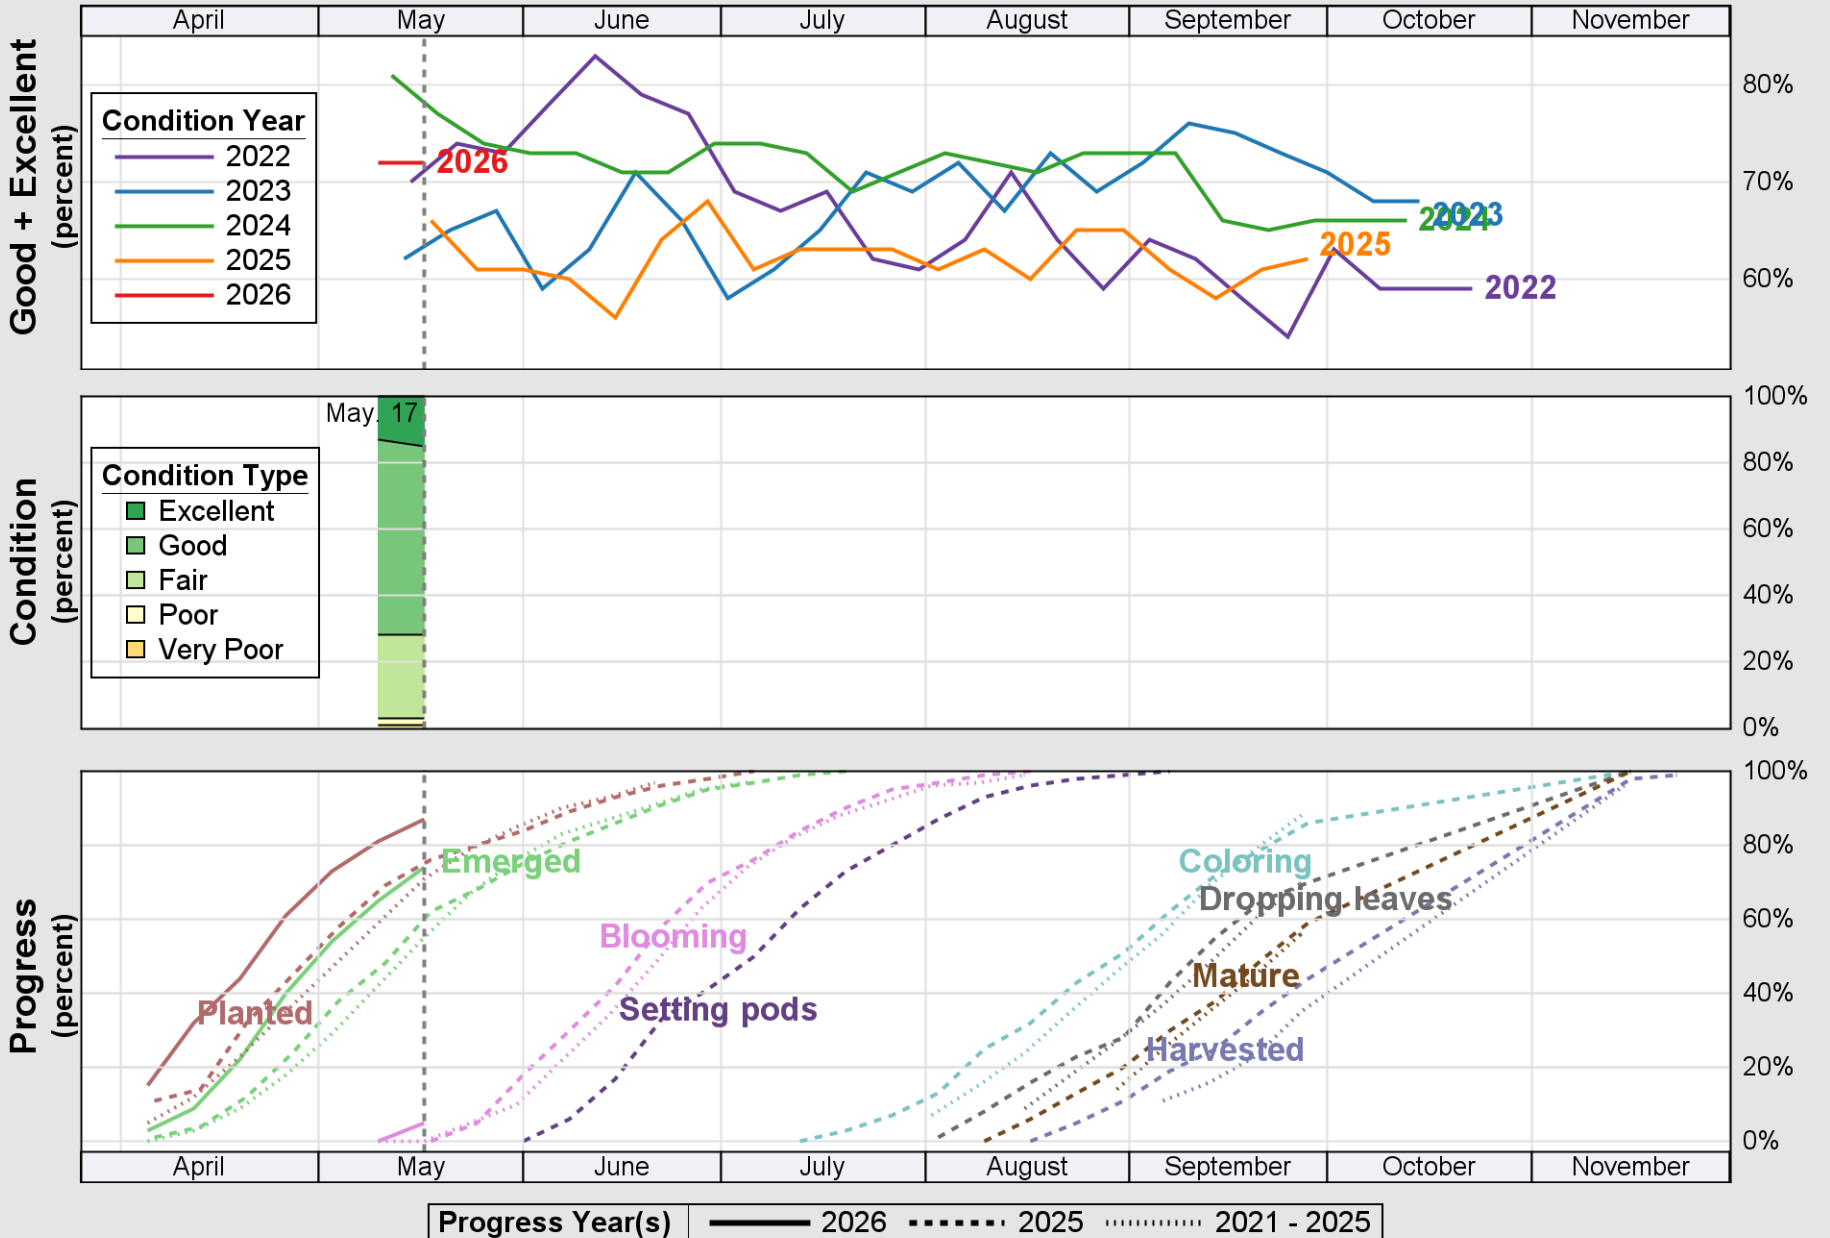

USDA

Crop Progress and Condition: Soybeans in Arkansas , 2026

NASS

Source: National Agricultural Statistics Service (NASS), Crop Progress Report