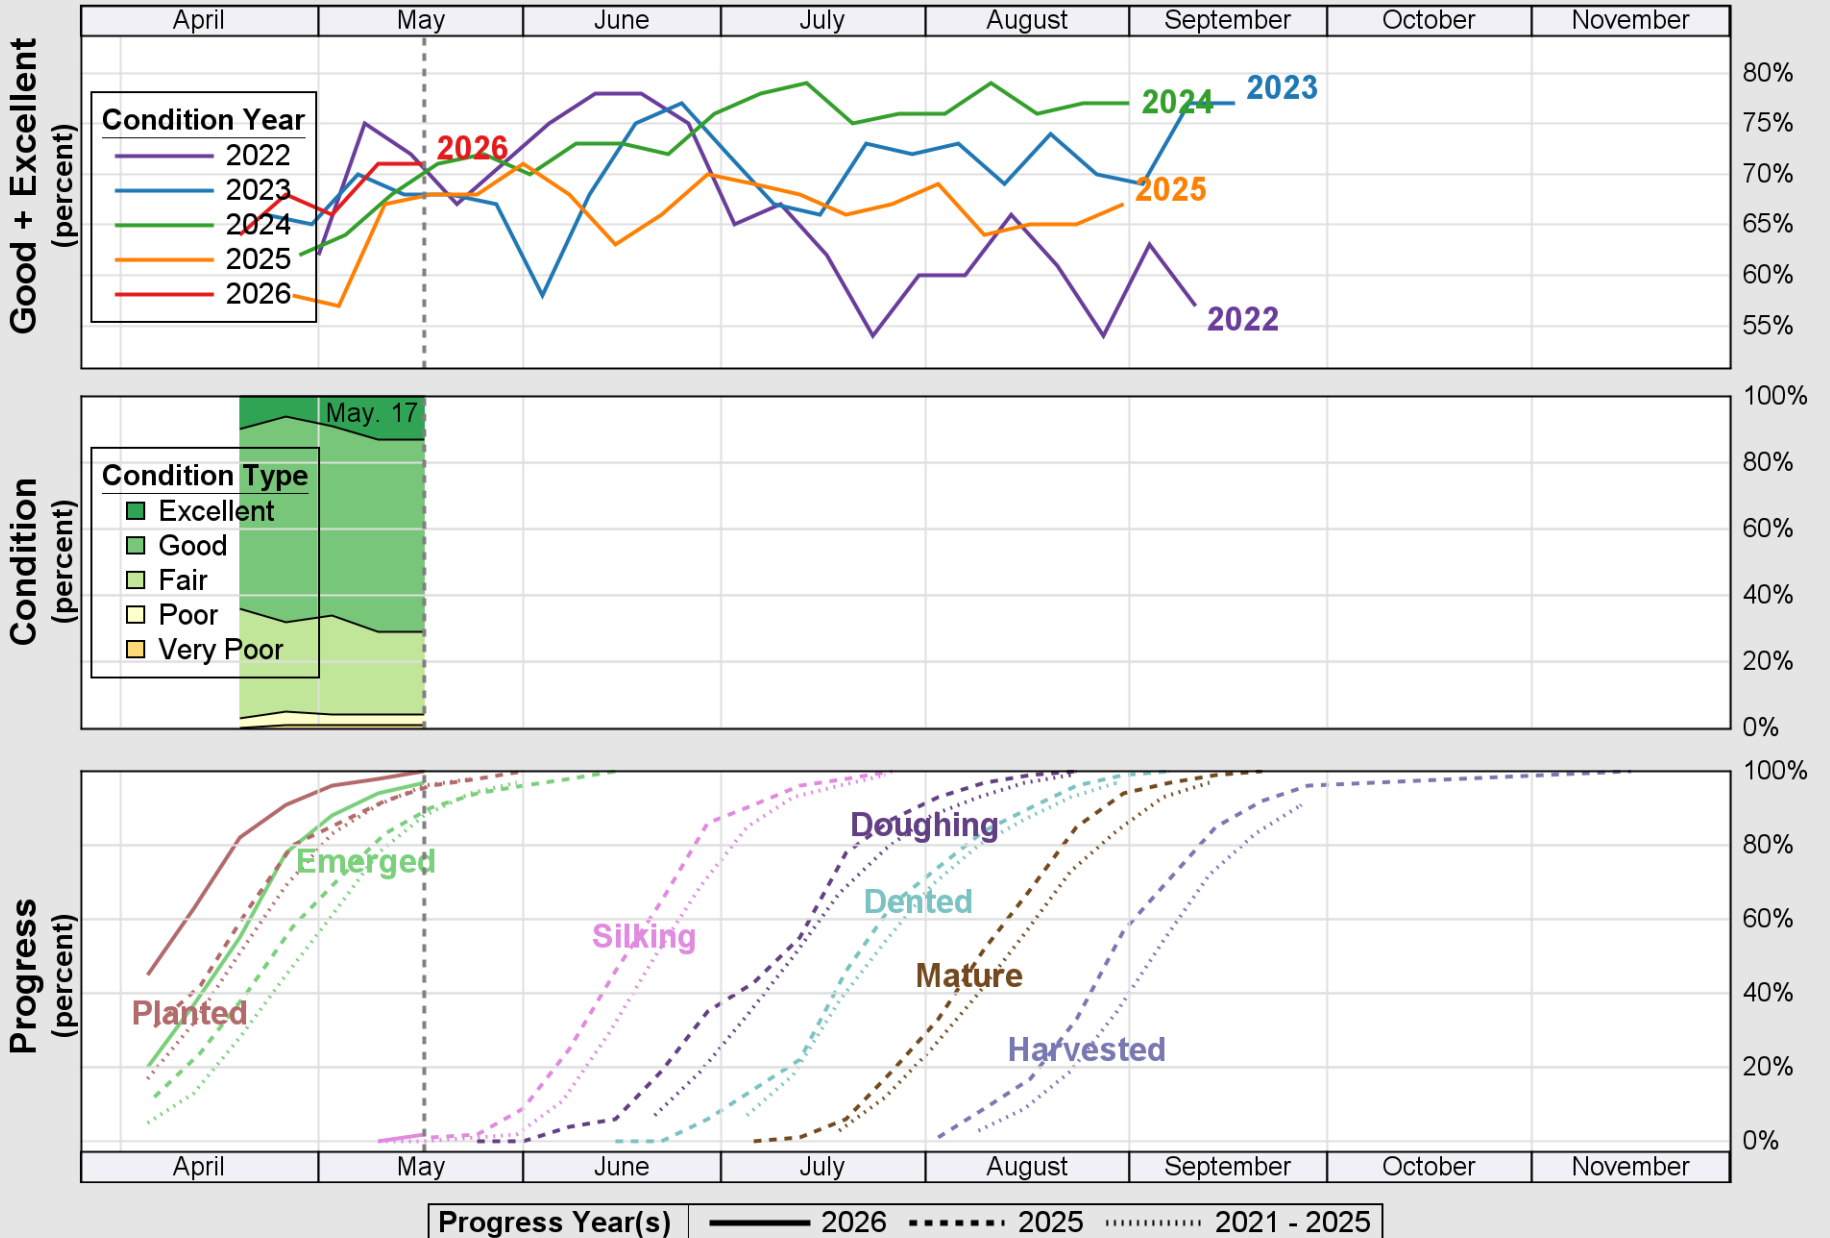

# Crop Progress and Condition: Corn in Arkansas , 2026

NASS

Source: National Agricultural Statistics Service (NASS), Crop Progress Report

USDA

# Crop Progress and Condition: Cotton in Arkansas , 2026

NASS

Source: National Agricultural Statistics Service (NASS), Crop Progress Report

USDA