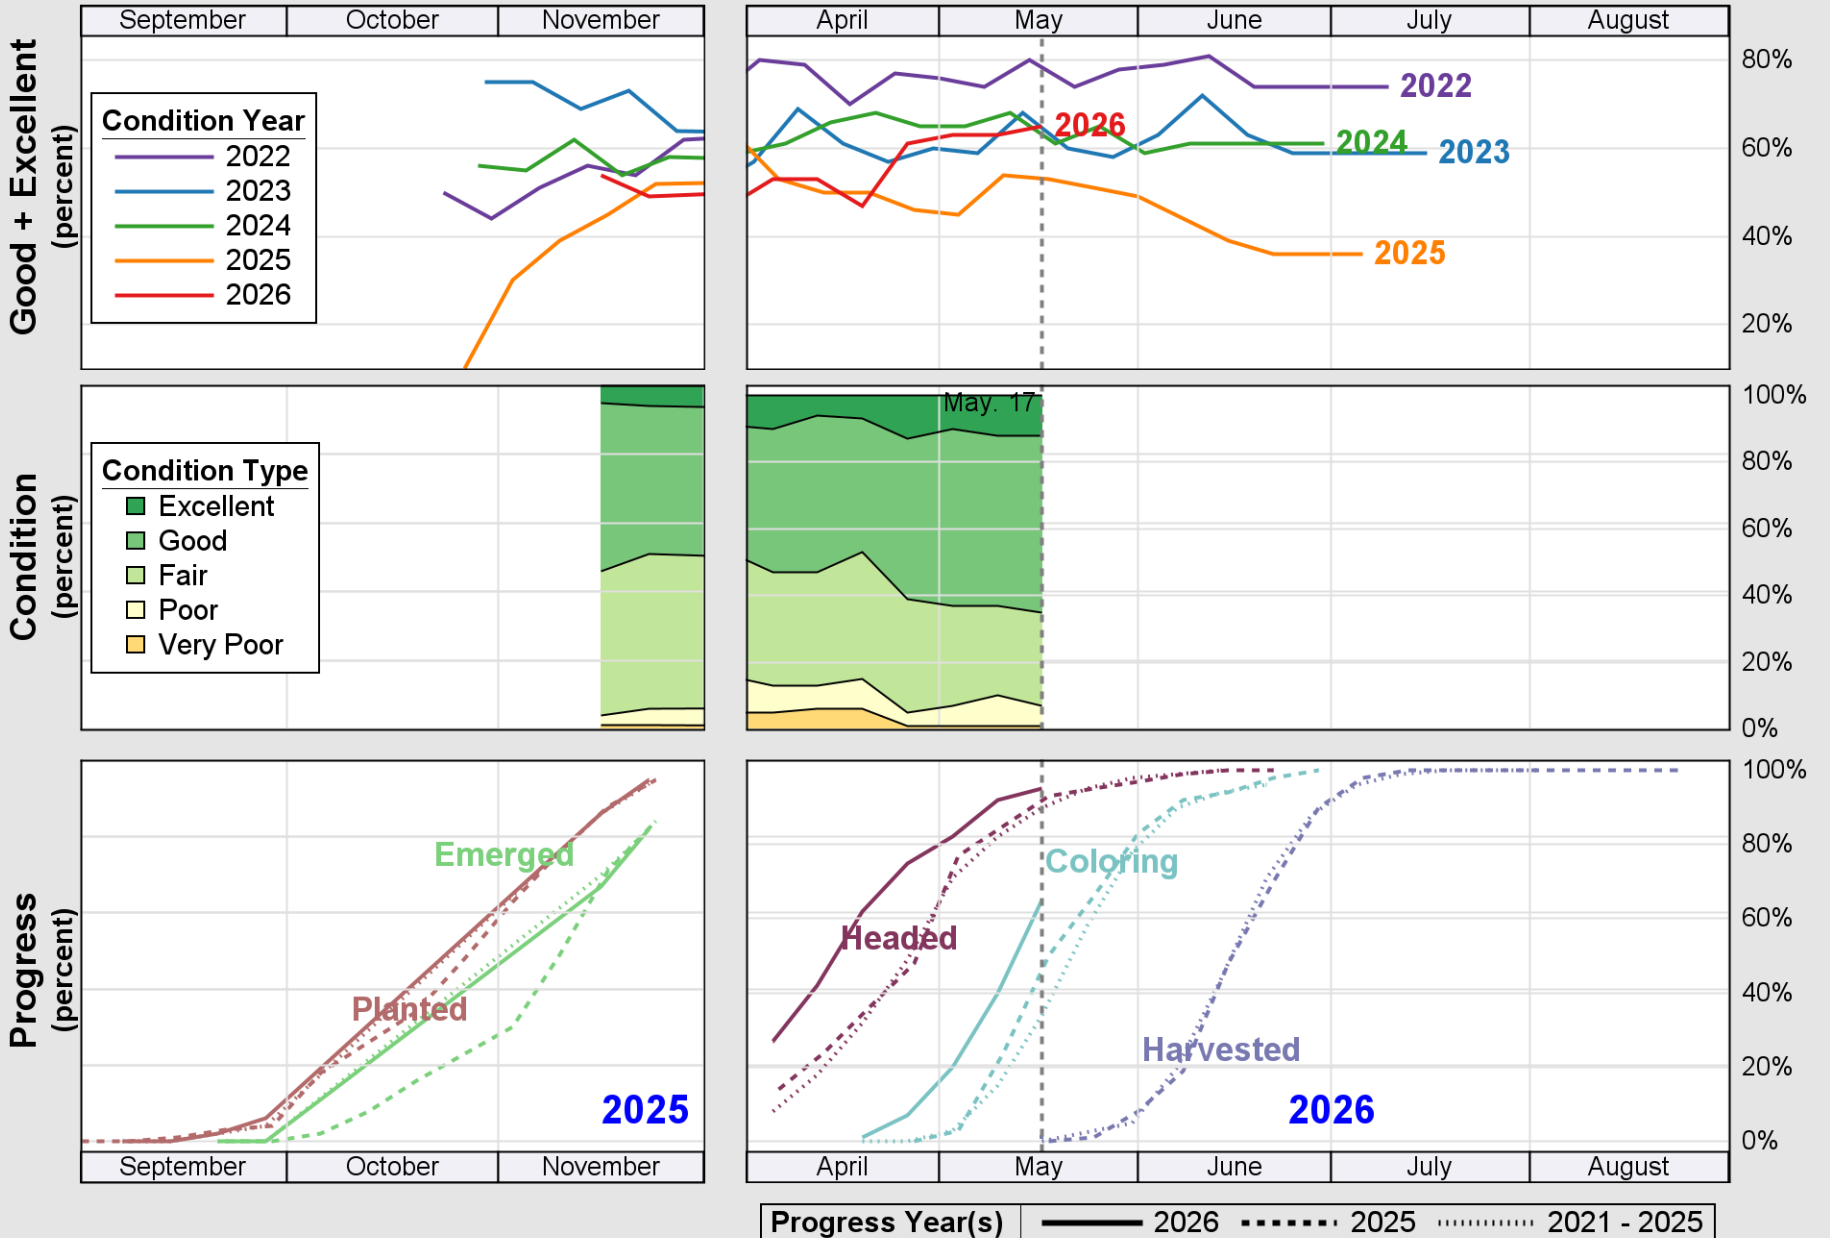

### Crop Progress and Condition: Rice in Arkansas , 2026

NASS

Source: National Agricultural Statistics Service (NASS), Crop Progress Report

USDA

# Crop Progress and Condition: Soybeans in Arkansas , 2026

NASS

Source: National Agricultural Statistics Service (NASS), Crop Progress Report

USDA

# Crop Progress and Condition: Winter Wheat in Arkansas , 2026

NASS

Source: National Agricultural Statistics Service (NASS), Crop Progress Report