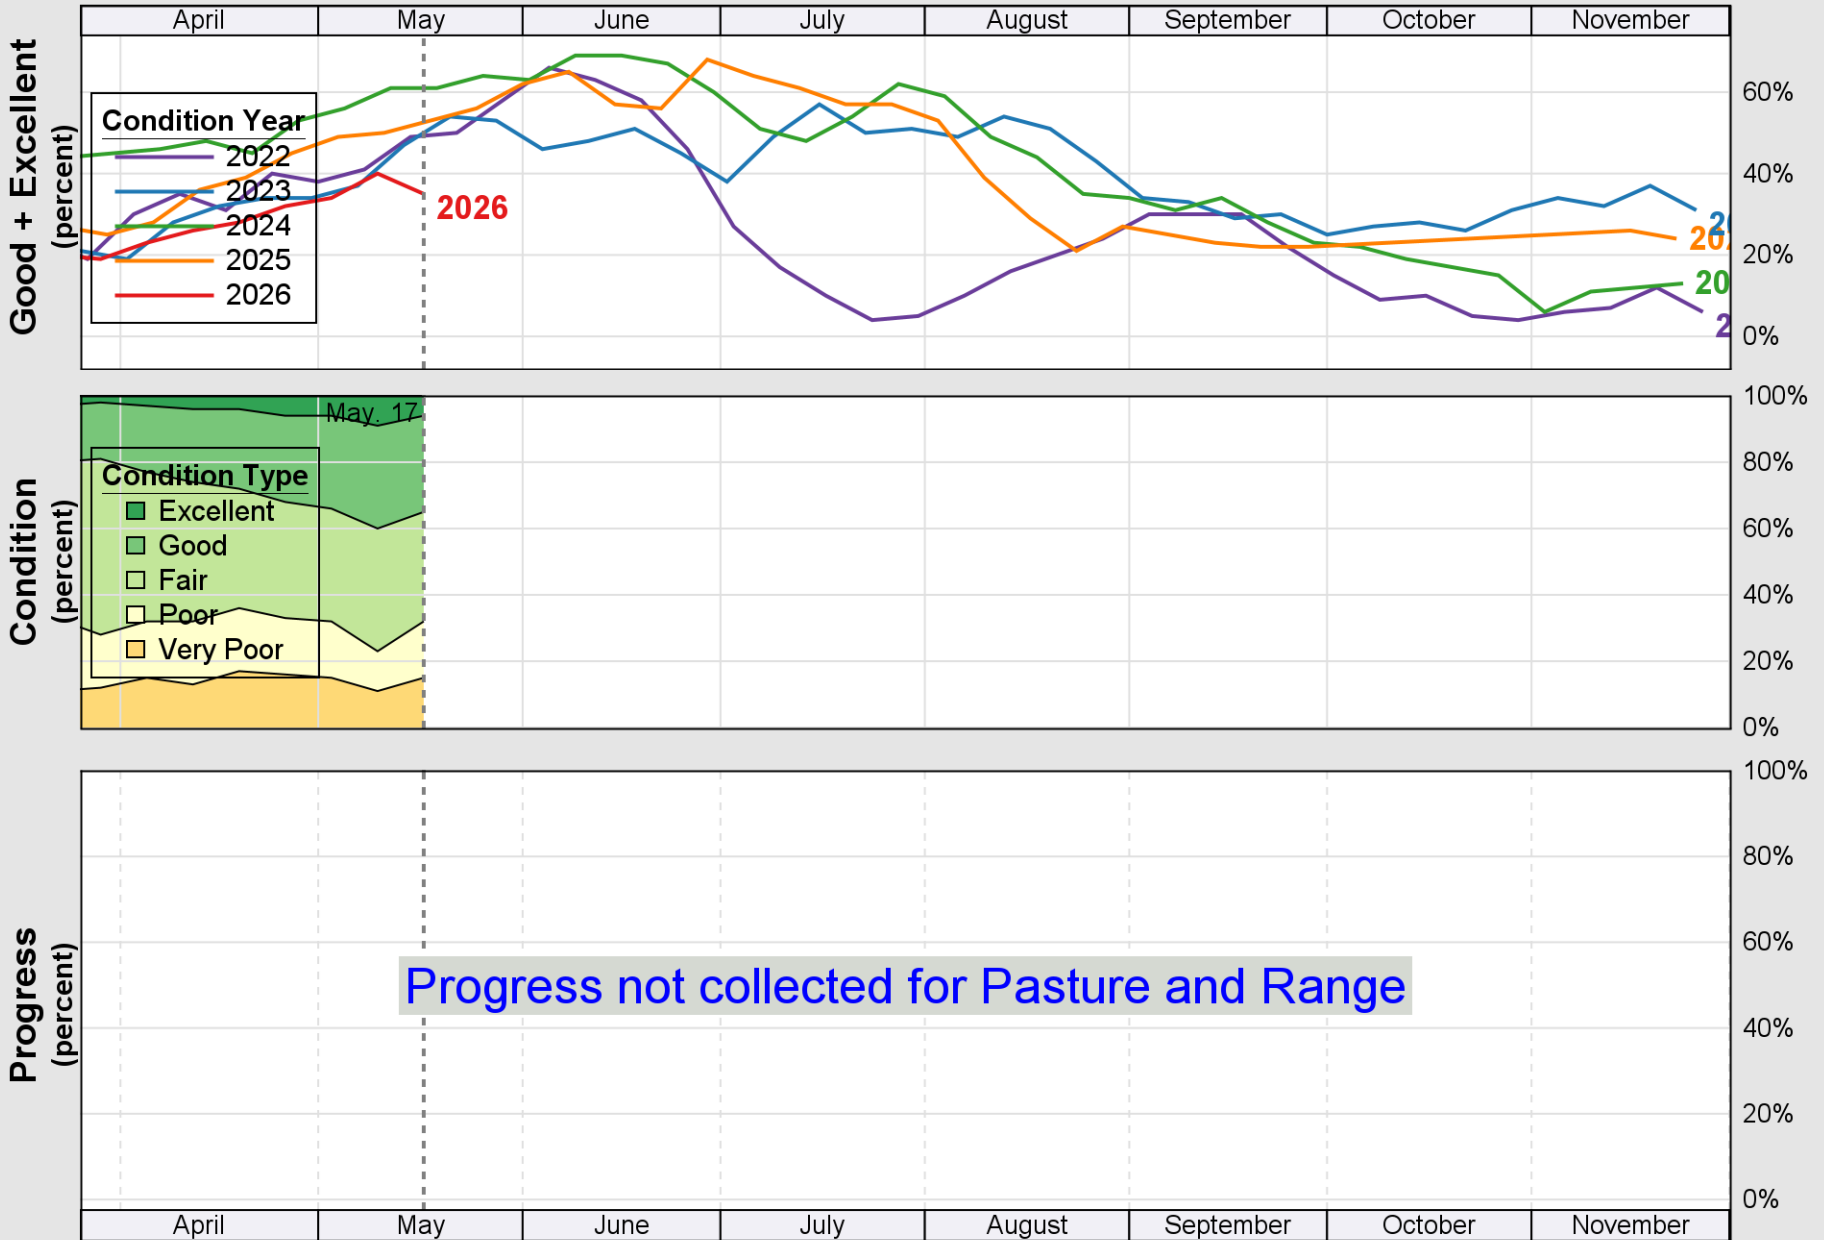

USDA

Crop Progress and Condition: Pasture and Range in Arkansas , 2026

NASS

Source: National Agricultural Statistics Service (NASS), Crop Progress Report