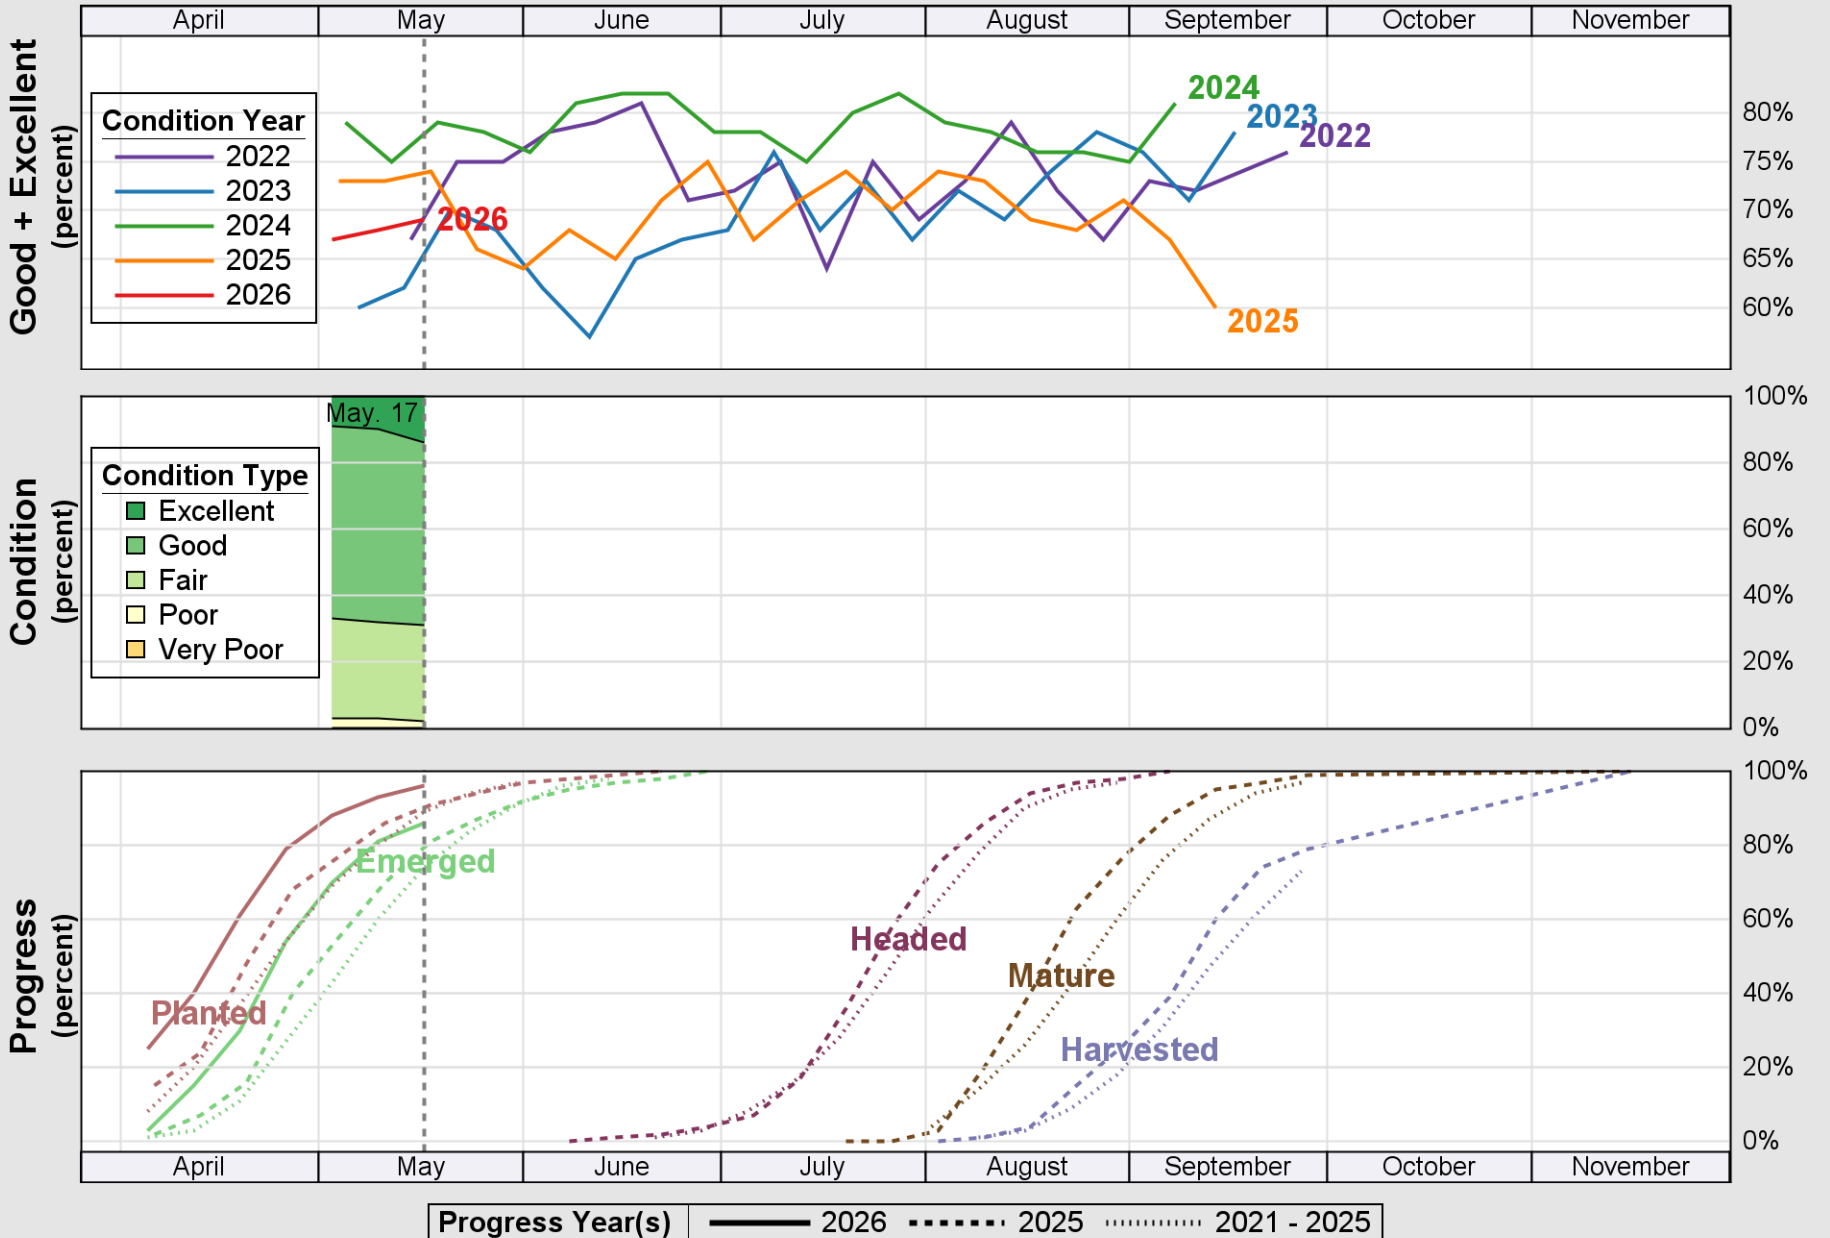

USDA

Crop Progress and Condition: Rice in Arkansas , 2026

NASS

Source: National Agricultural Statistics Service (NASS), Crop Progress Report