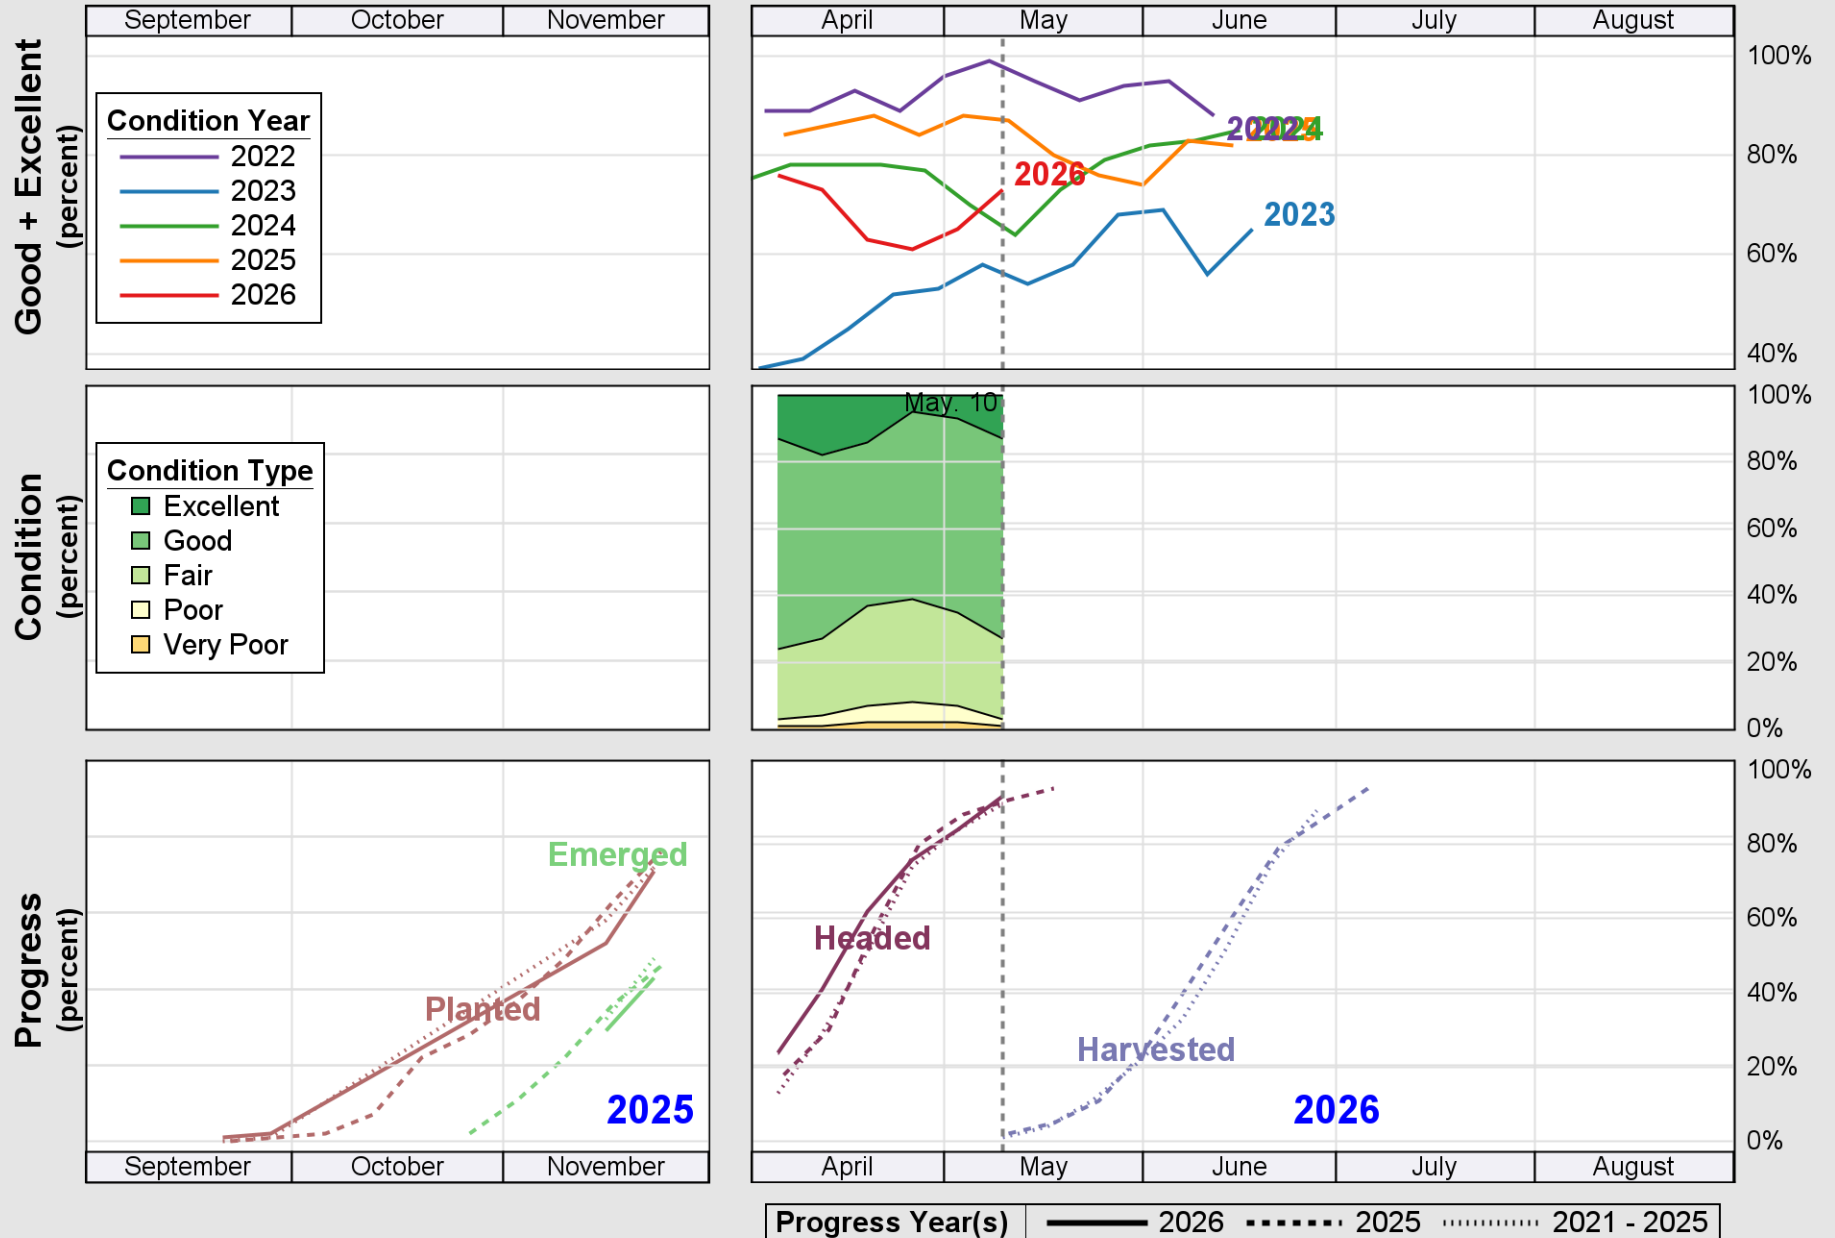

USDA

Crop Progress and Condition: Corn in Alabama , 2026

NASS

Source: National Agricultural Statistics Service (NASS), Crop Progress Report

USDA

Crop Progress and Condition: Cotton in Alabama, 2026

NASS

Progress Year(s) — 2026 2025 2021 - 2025

Source: National Agricultural Statistics Service (NASS), Crop Progress Report

USDA

Crop Progress and Condition: Pasture and Range in Alabama , 2026

NASS

Source: National Agricultural Statistics Service (NASS), Crop Progress Report

USDA

Crop Progress and Condition: Peanuts in Alabama , 2026

NASS

Source: National Agricultural Statistics Service (NASS), Crop Progress Report

USDA

Crop Progress and Condition: Soybeans in Alabama, 2026

NASS

Source: National Agricultural Statistics Service (NASS), Crop Progress Report

USDA

Crop Progress and Condition: Winter Wheat in Alabama , 2026

NASS

Source: National Agricultural Statistics Service (NASS), Crop Progress Report