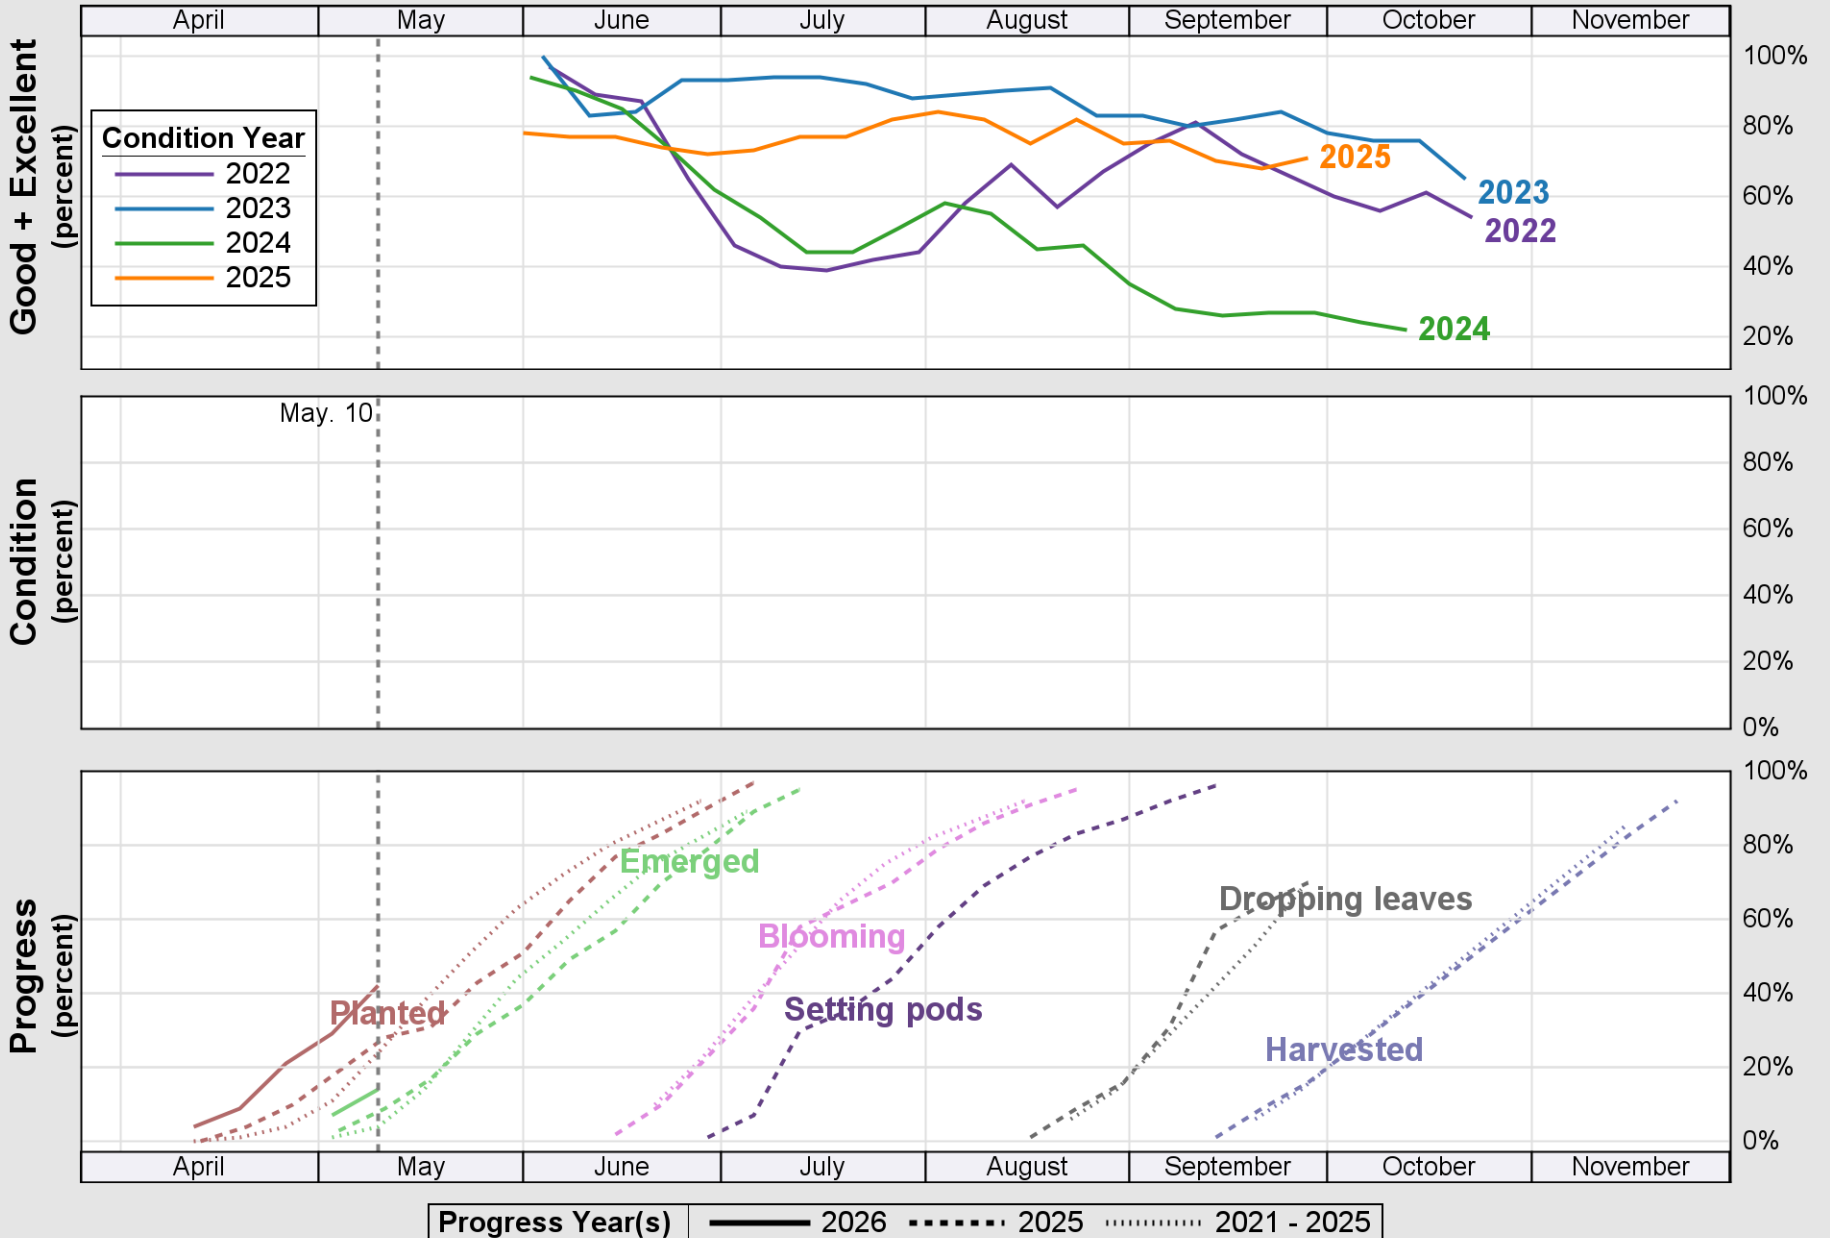

USDA

Crop Progress and Condition: Peanuts in Alabama , 2026

NASS

Source: National Agricultural Statistics Service (NASS), Crop Progress Report

USDA

Crop Progress and Condition: Soybeans in Alabama, 2026

NASS

Source: National Agricultural Statistics Service (NASS), Crop Progress Report

USDA

Crop Progress and Condition: Winter Wheat in Alabama , 2026

NASS

Source: National Agricultural Statistics Service (NASS), Crop Progress Report