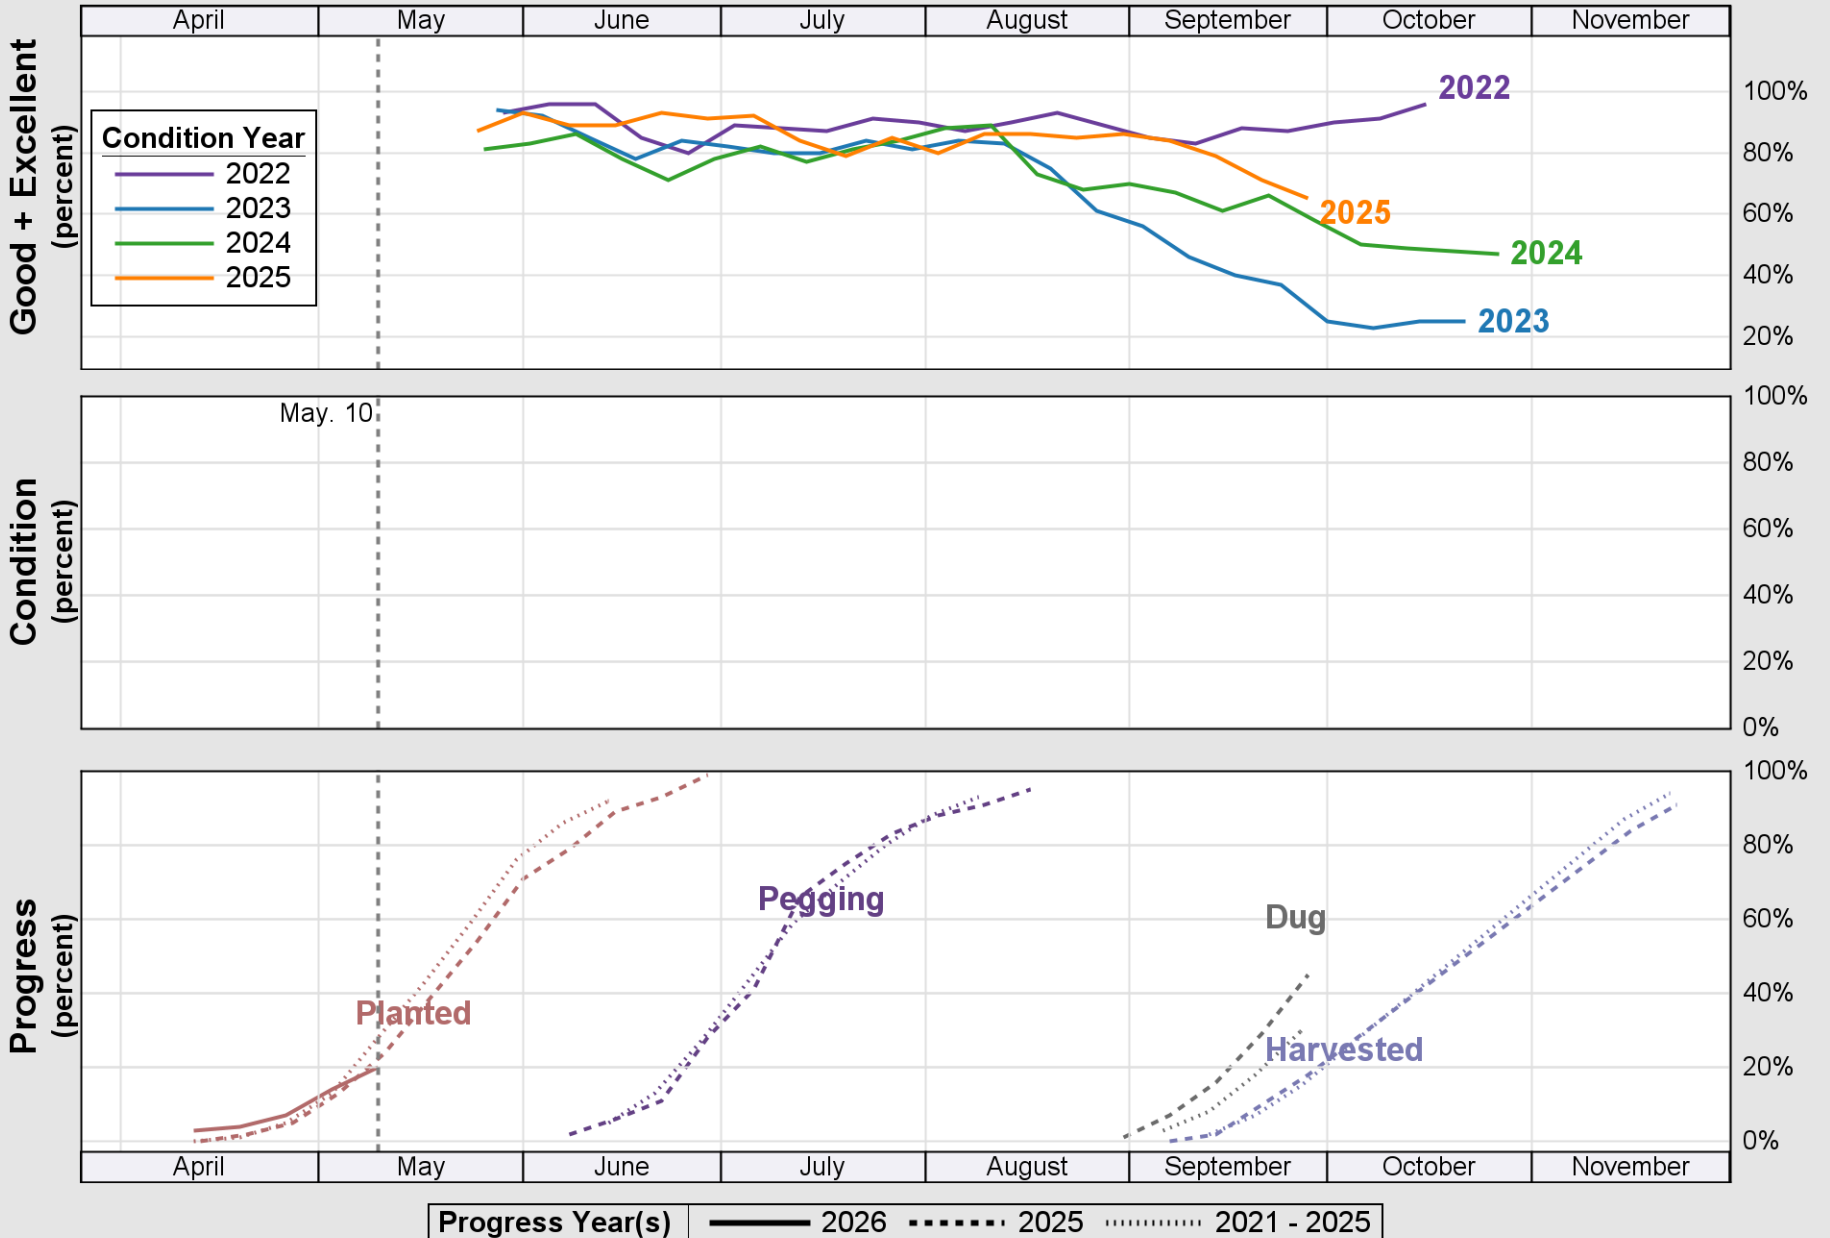

USDA

Crop Progress and Condition: Corn in Alabama , 2026

NASS

Source: National Agricultural Statistics Service (NASS), Crop Progress Report

USDA

Crop Progress and Condition: Cotton in Alabama, 2026

NASS

Progress Year(s) — 2026 2025 2021 - 2025

Source: National Agricultural Statistics Service (NASS), Crop Progress Report

USDA

Crop Progress and Condition: Pasture and Range in Alabama , 2026

NASS

Source: National Agricultural Statistics Service (NASS), Crop Progress Report

USDA

Crop Progress and Condition: Peanuts in Alabama , 2026

NASS

Source: National Agricultural Statistics Service (NASS), Crop Progress Report

USDA

Crop Progress and Condition: Soybeans in Alabama, 2026

NASS