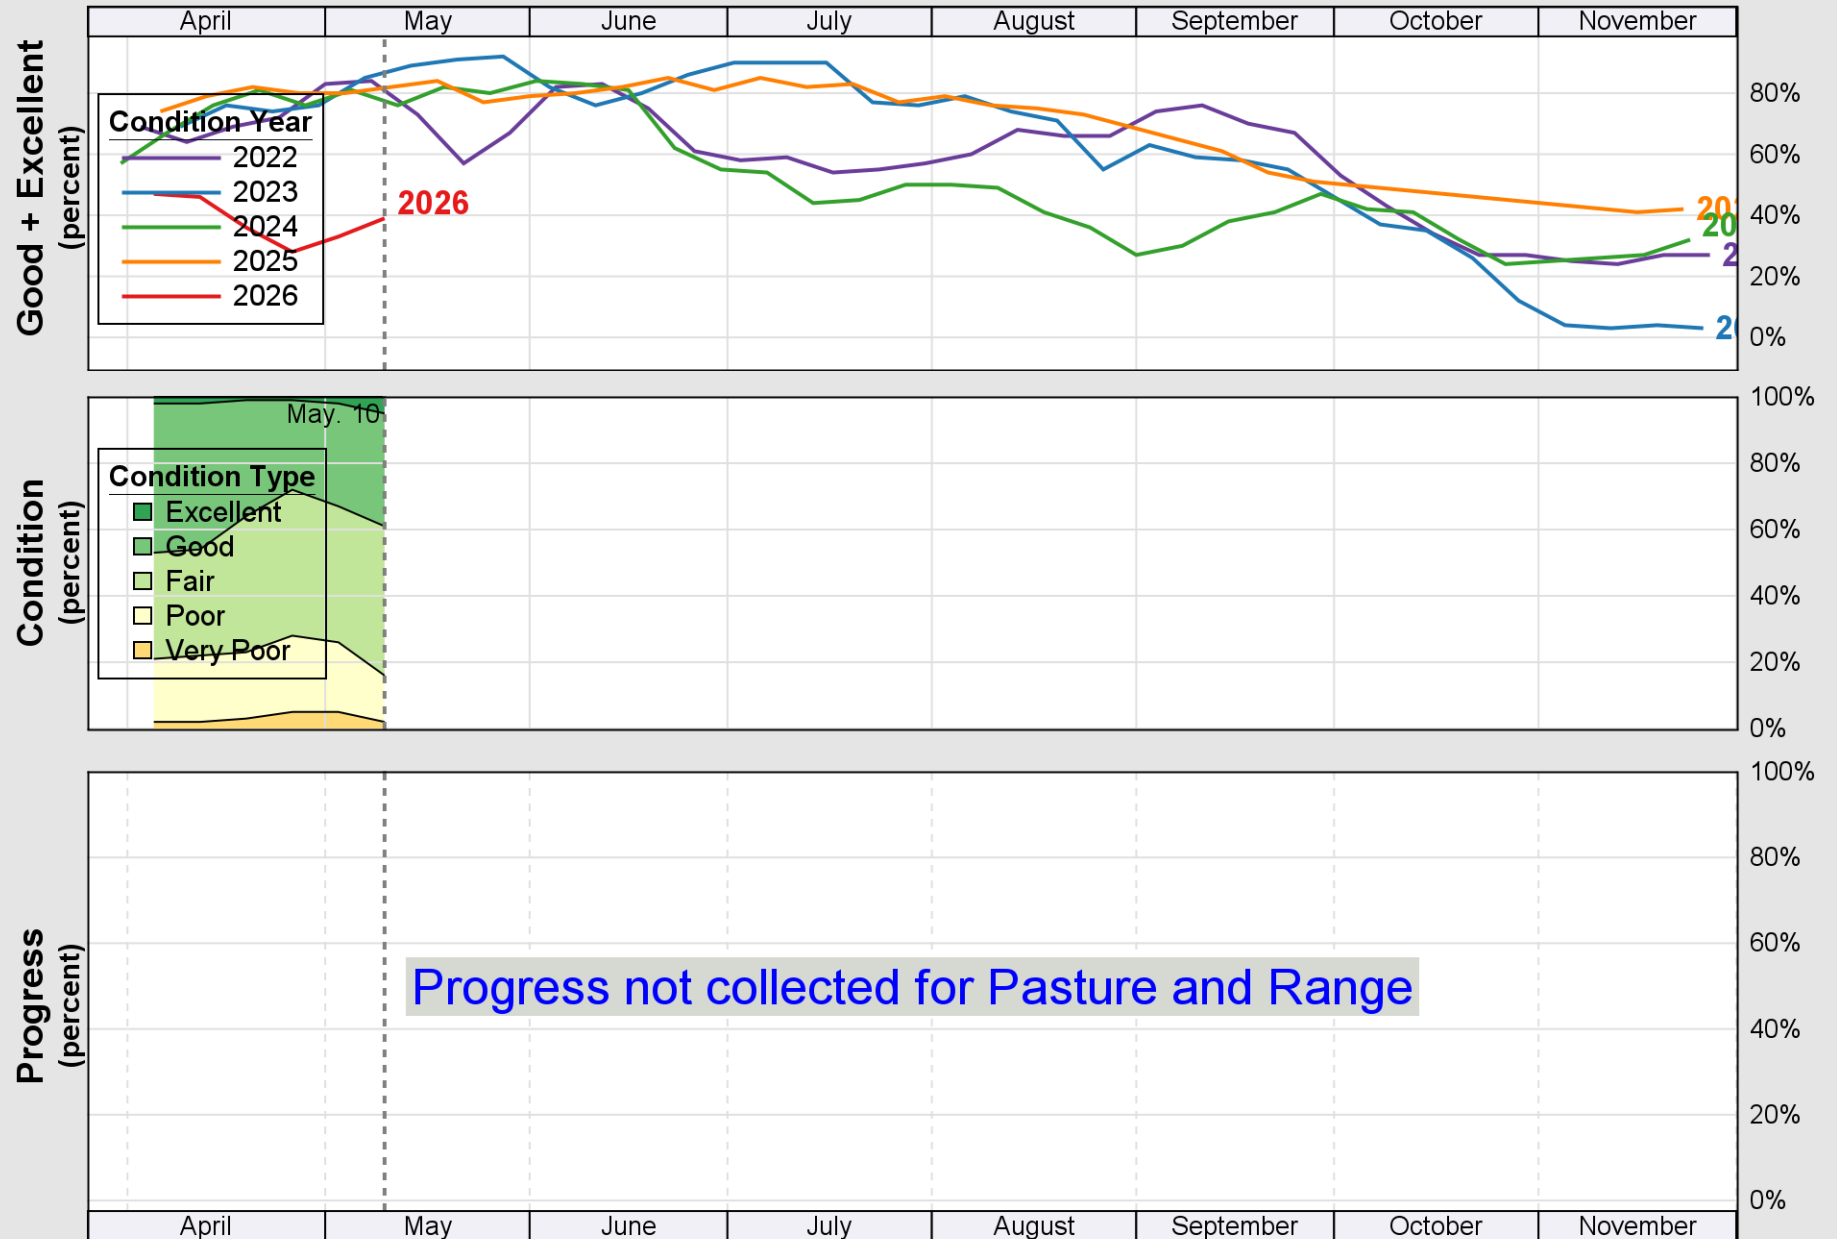

USDA

Crop Progress and Condition: Corn in Alabama , 2026

NASS

Source: National Agricultural Statistics Service (NASS), Crop Progress Report

USDA

Crop Progress and Condition: Cotton in Alabama, 2026

NASS

Progress Year(s) — 2026 2025 2021 - 2025

Source: National Agricultural Statistics Service (NASS), Crop Progress Report

USDA

Crop Progress and Condition: Pasture and Range in Alabama , 2026

NASS

Source: National Agricultural Statistics Service (NASS), Crop Progress Report

USDA

Crop Progress and Condition: Peanuts in Alabama , 2026

NASS

Source: National Agricultural Statistics Service (NASS), Crop Progress Report

USDA

Crop Progress and Condition: Soybeans in Alabama, 2026

NASS