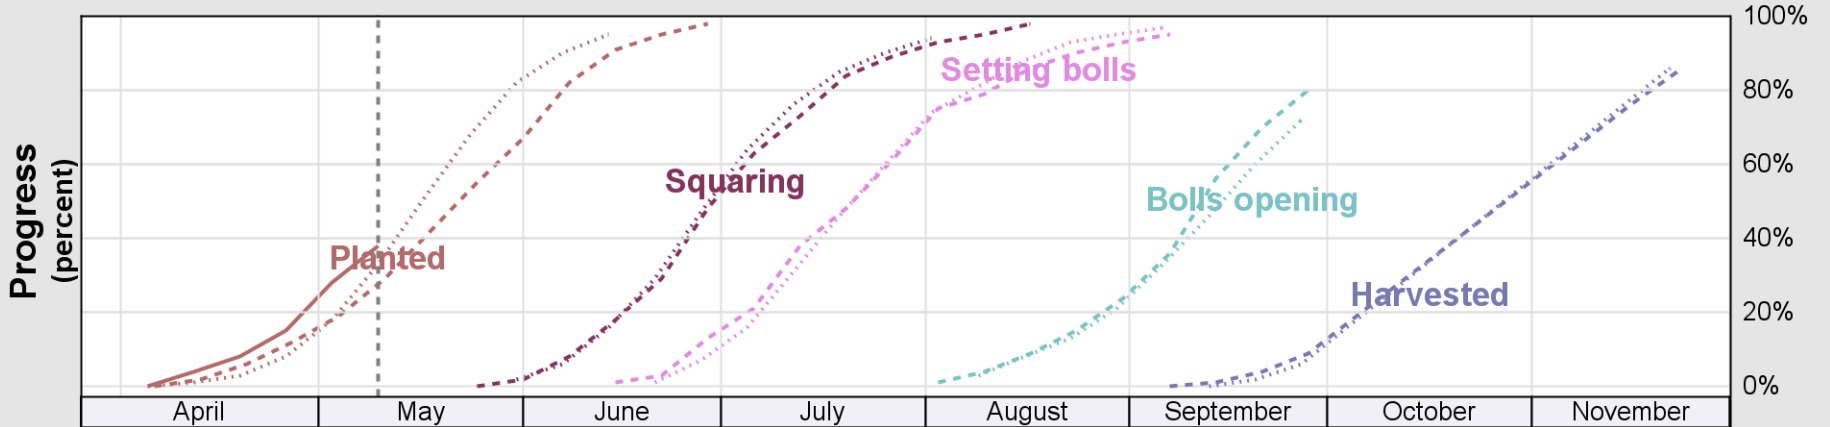

USDA

Crop Progress and Condition: Corn in Alabama , 2026

NASS

Source: National Agricultural Statistics Service (NASS), Crop Progress Report

USDA

Crop Progress and Condition: Cotton in Alabama, 2026

NASS

Progress Year(s) — 2026 2025 2021 - 2025