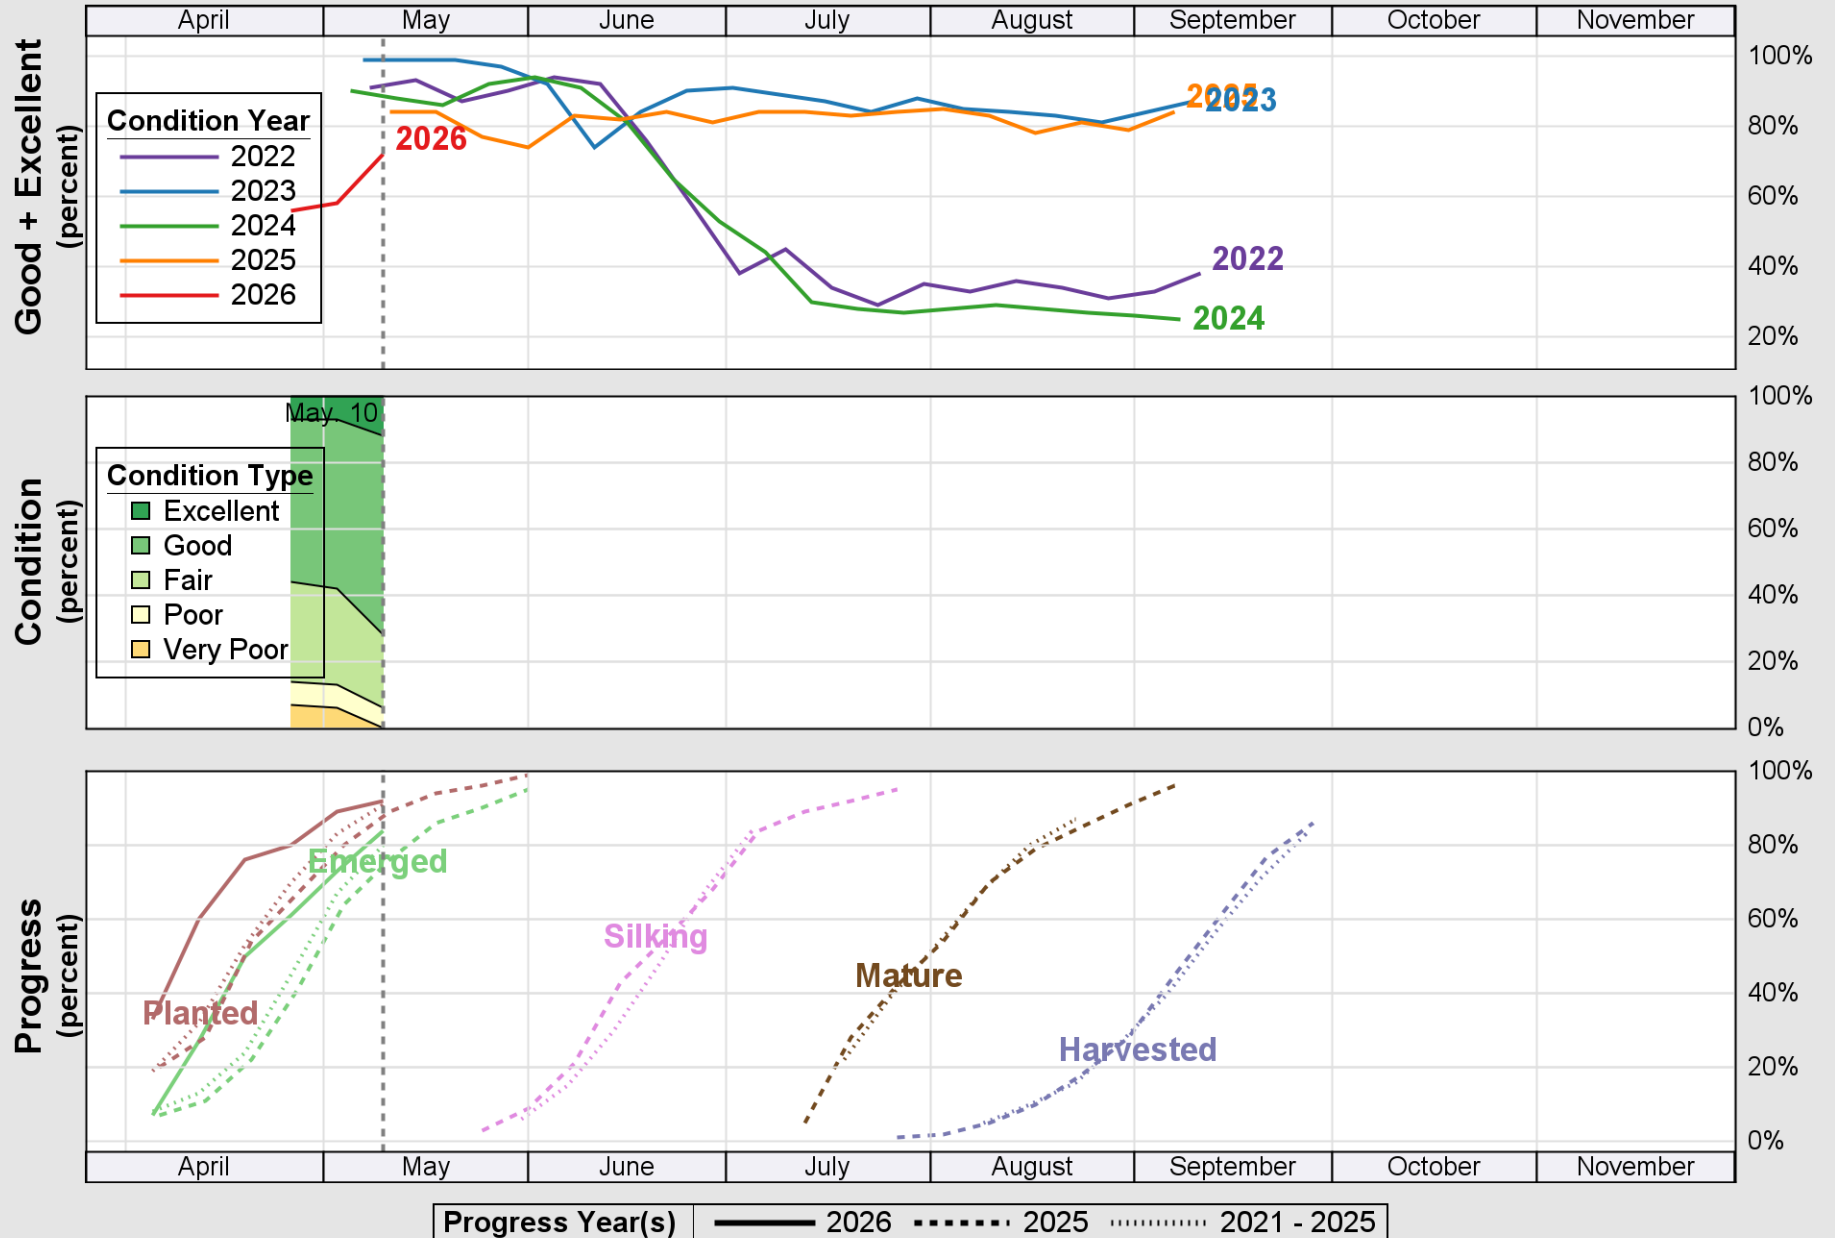

USDA

Crop Progress and Condition: Corn in Alabama , 2026

NASS

Source: National Agricultural Statistics Service (NASS), Crop Progress Report

USDA

Crop Progress and Condition: Cotton in Alabama, 2026

NASS

Progress Year(s) — 2026 2025 2021 - 2025

Source: National Agricultural Statistics Service (NASS), Crop Progress Report

USDA

Crop Progress and Condition: Pasture and Range in Alabama , 2026

NASS

Source: National Agricultural Statistics Service (NASS), Crop Progress Report

USDA

Crop Progress and Condition: Peanuts in Alabama , 2026

NASS

Source: National Agricultural Statistics Service (NASS), Crop Progress Report

USDA

Crop Progress and Condition: Soybeans in Alabama, 2026

NASS