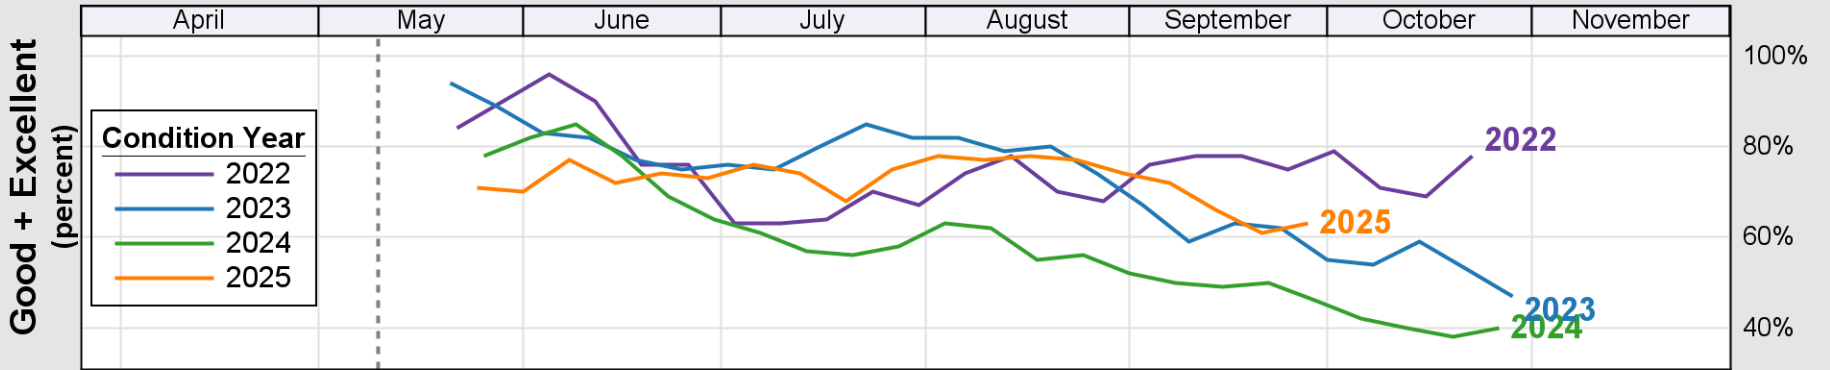

USDA

Crop Progress and Condition: Corn in Alabama , 2026

NASS

Source: National Agricultural Statistics Service (NASS), Crop Progress Report

USDA

Crop Progress and Condition: Cotton in Alabama, 2026

NASS

Progress Year(s) — 2026 2025 2021 - 2025