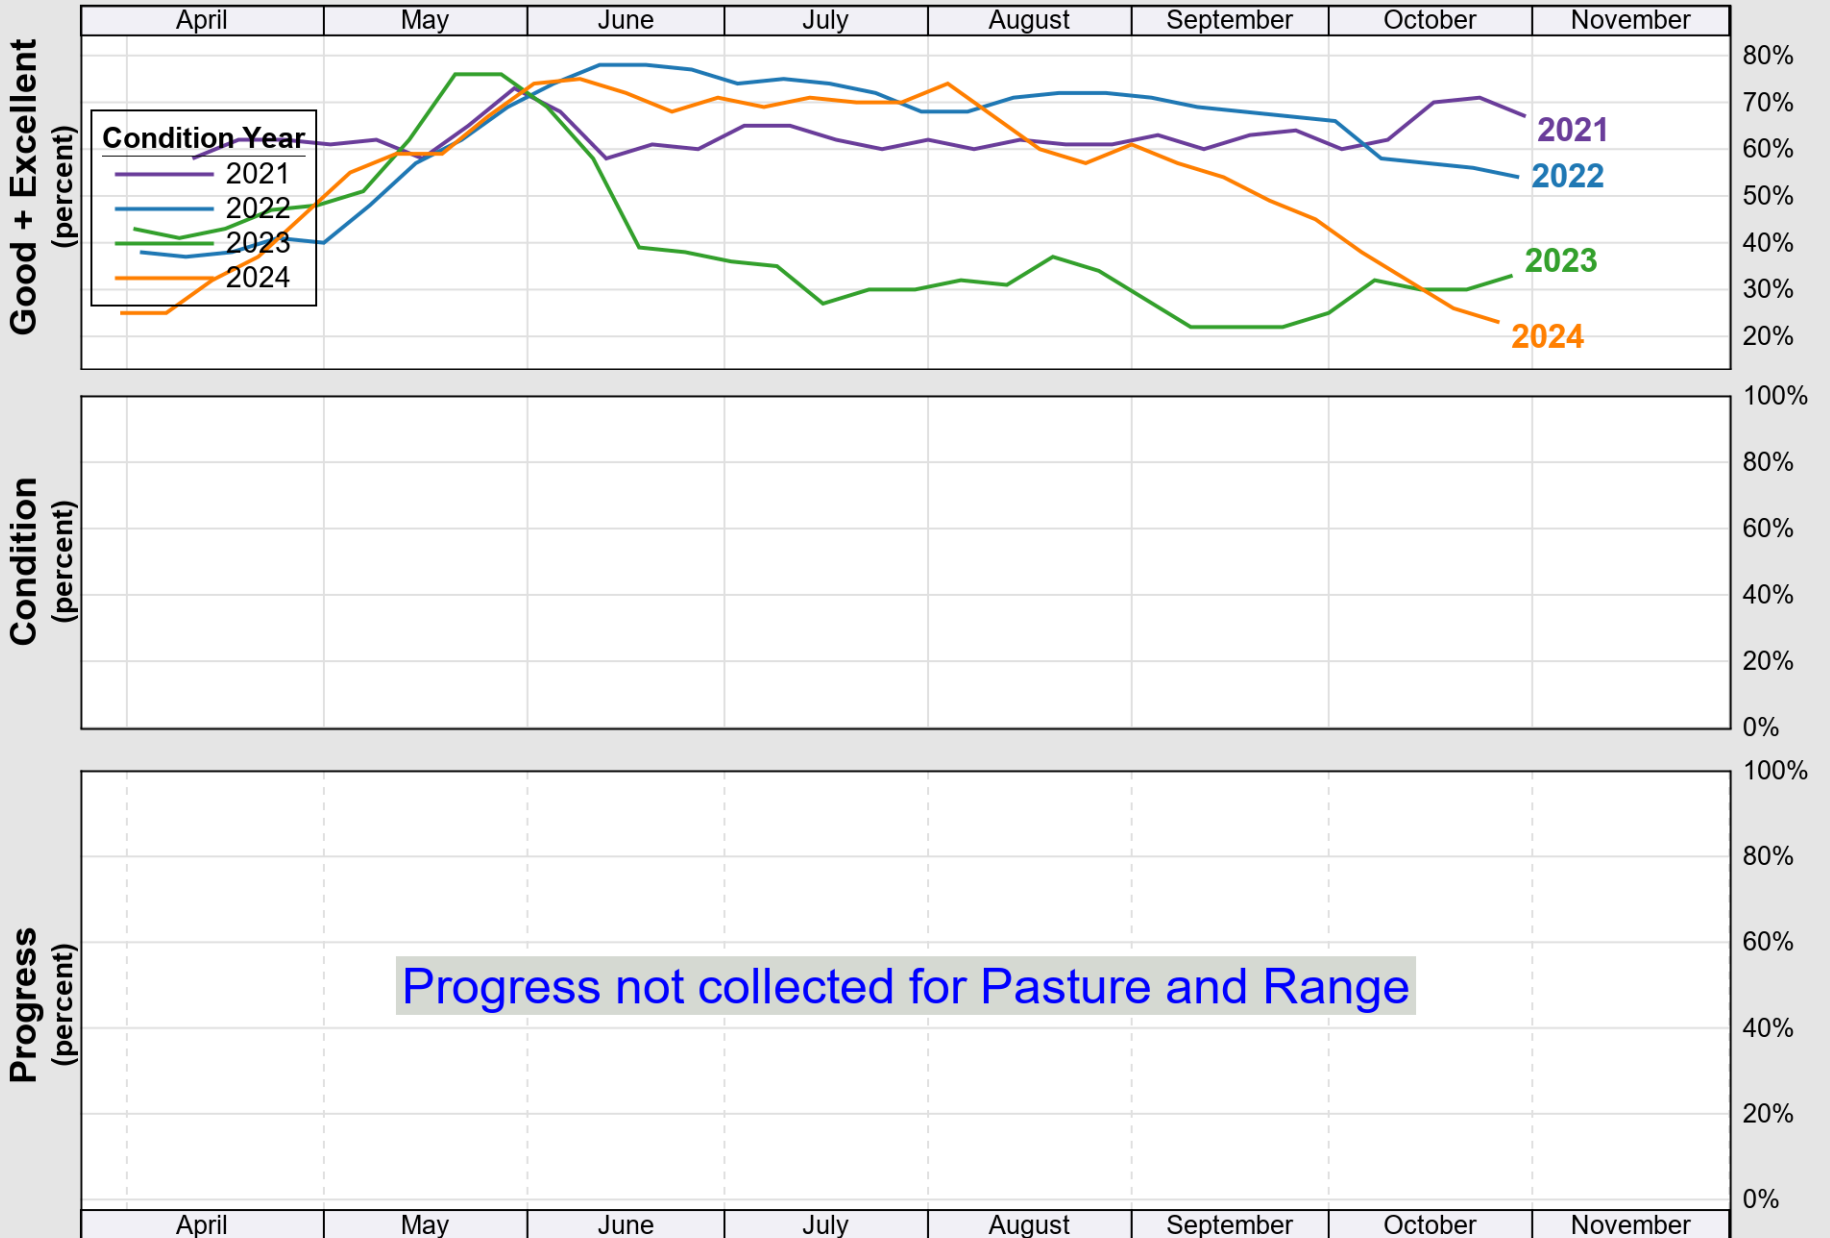

USDA

Crop Progress and Condition: Corn in Wisconsin , 2025

NASS

Source: National Agricultural Statistics Service (NASS), Crop Progress Report

USDA

Crop Progress and Condition: Oats in Wisconsin , 2025

NASS

Source: National Agricultural Statistics Service (NASS), Crop Progress Report

Source: National Agricultural Statistics Service (NASS), Crop Progress Report

USDA

Crop Progress and Condition: Soybeans in Wisconsin , 2025

NASS

Source: National Agricultural Statistics Service (NASS), Crop Progress Report

USDA

Crop Progress and Condition: Winter Wheat in Wisconsin , 2025

NASS

Progress Year(s) ——— 2025 ····· 2024 2020 - 2024

Source: National Agricultural Statistics Service (NASS), Crop Progress Report