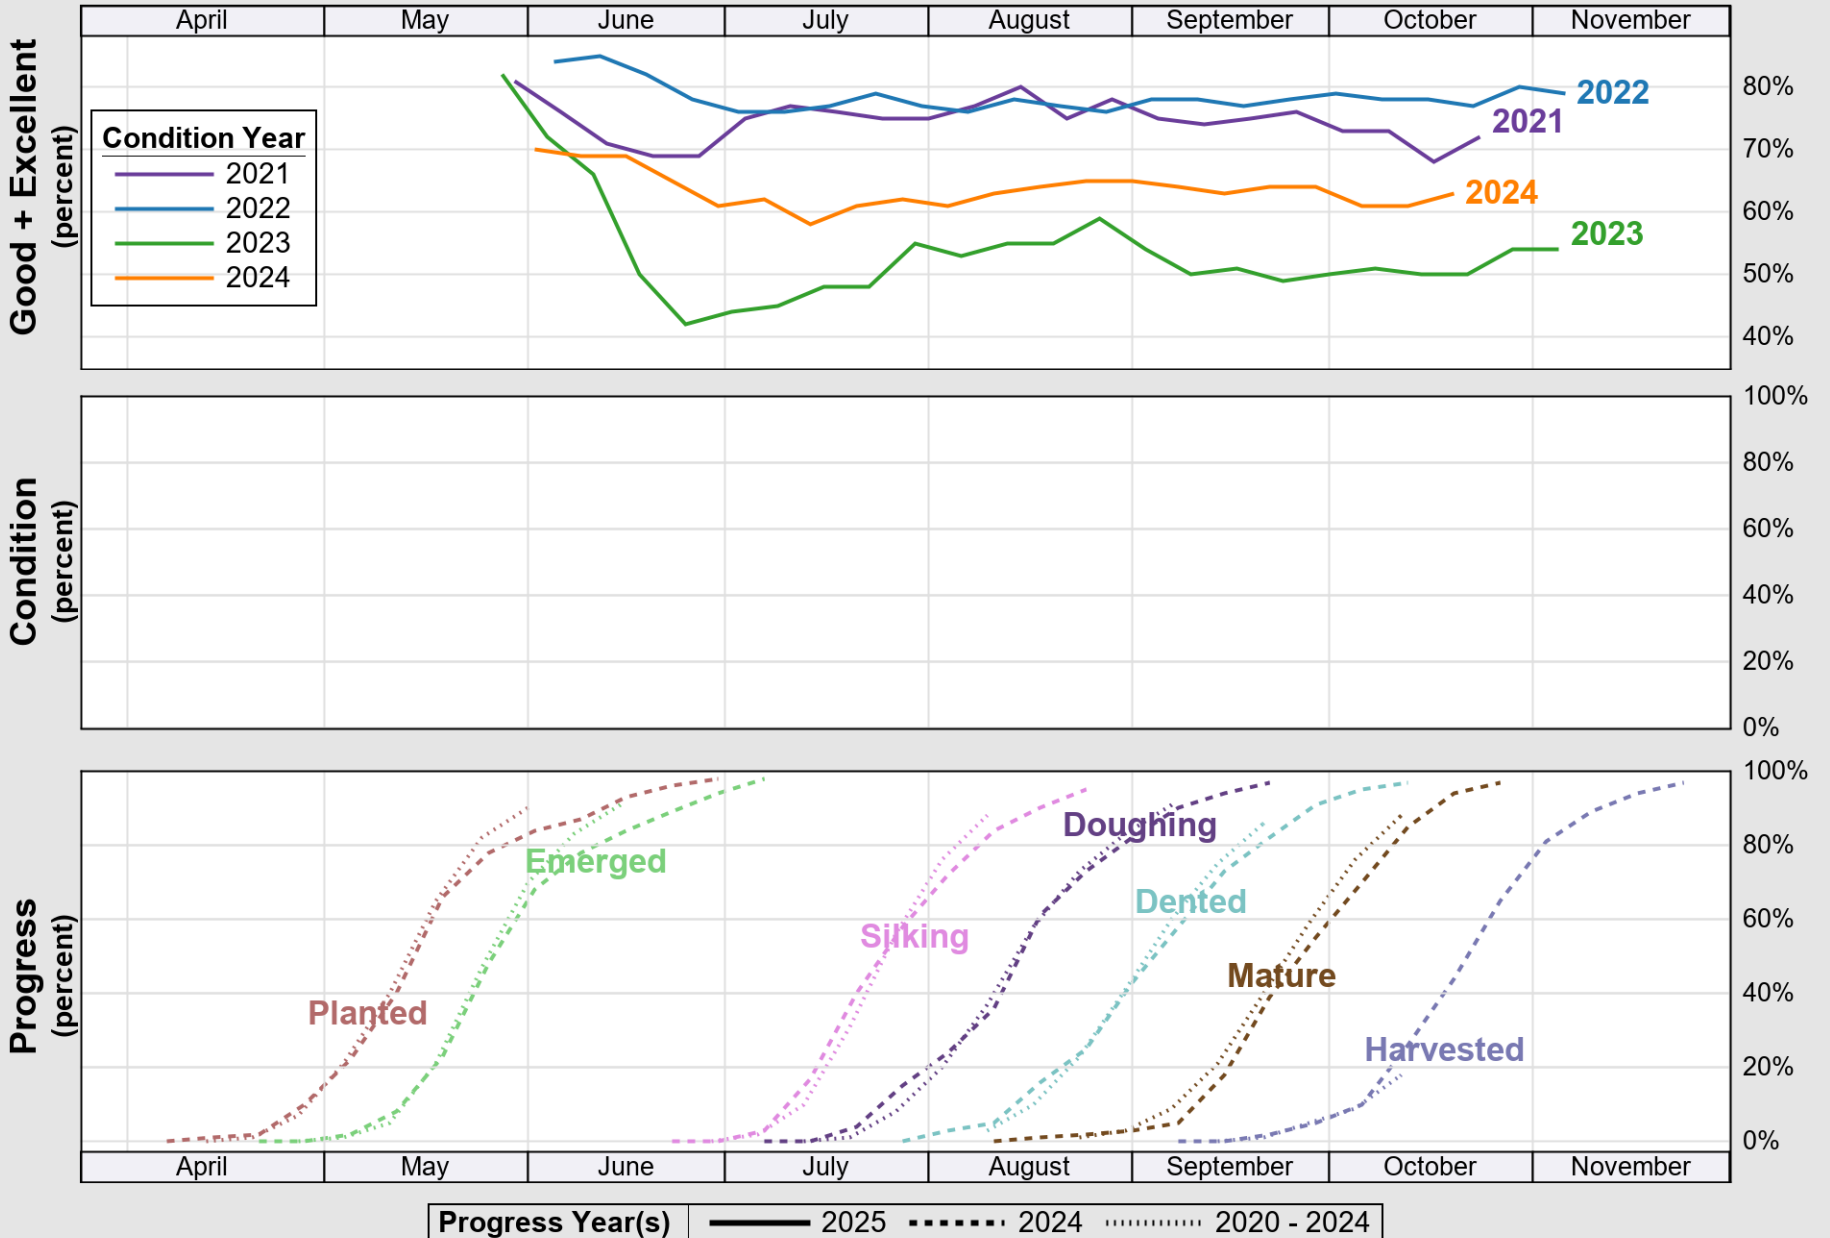

USDA

Crop Progress and Condition: Corn in Wisconsin , 2025

NASS

Source: National Agricultural Statistics Service (NASS), Crop Progress Report

USDA

Crop Progress and Condition: Oats in Wisconsin , 2025

NASS

Source: National Agricultural Statistics Service (NASS), Crop Progress Report

Source: National Agricultural Statistics Service (NASS), Crop Progress Report

USDA

Crop Progress and Condition: Soybeans in Wisconsin , 2025

NASS

Source: National Agricultural Statistics Service (NASS), Crop Progress Report

USDA

Crop Progress and Condition: Winter Wheat in Wisconsin , 2025

NASS

Progress Year(s) ——— 2025 ····· 2024 2020 - 2024

Source: National Agricultural Statistics Service (NASS), Crop Progress Report