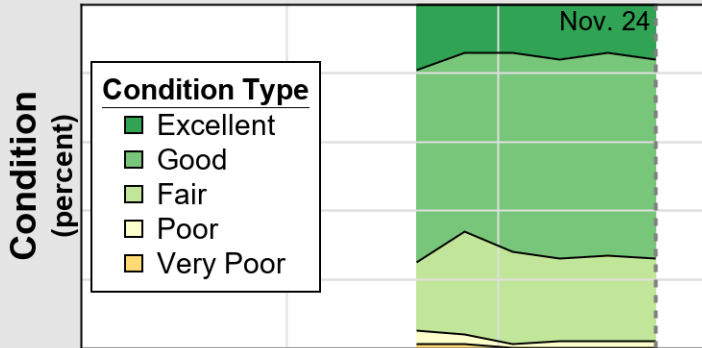

USDA

Crop Progress and Condition: Winter Wheat in Wisconsin , 2025

NASS

Progress Year(s) ——— 2025   ····· 2024   ..... 2020 - 2024

Source: National Agricultural Statistics Service (NASS), Crop Progress Report