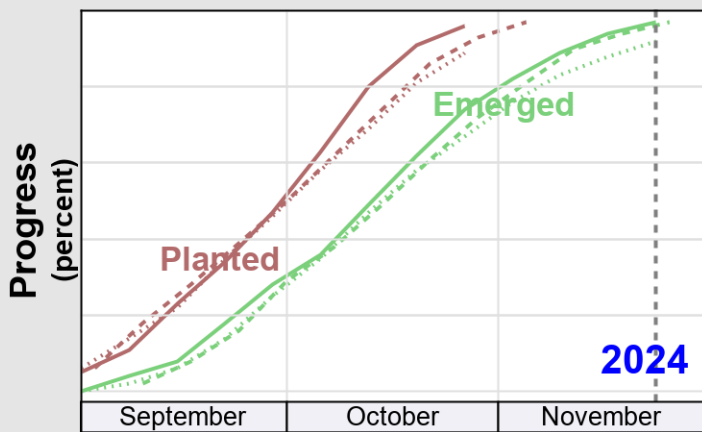

Source: National Agricultural Statistics Service (NASS), Crop Progress Report

USDA

Crop Progress and Condition: Soybeans in Wisconsin , 2025

NASS

Source: National Agricultural Statistics Service (NASS), Crop Progress Report

USDA

Crop Progress and Condition: Winter Wheat in Wisconsin , 2025

NASS

Progress Year(s) ——— 2025 ····· 2024 2020 - 2024

Source: National Agricultural Statistics Service (NASS), Crop Progress Report