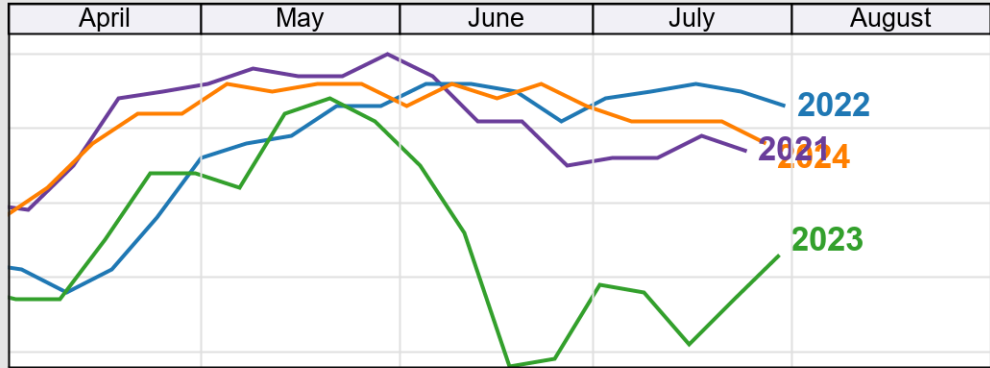

Source: National Agricultural Statistics Service (NASS), Crop Progress Report

USDA

Crop Progress and Condition: Soybeans in Wisconsin , 2025

NASS

Source: National Agricultural Statistics Service (NASS), Crop Progress Report

USDA

Crop Progress and Condition: Winter Wheat in Wisconsin , 2025

NASS

Progress Year(s) ——— 2025 ····· 2024 2020 - 2024

Source: National Agricultural Statistics Service (NASS), Crop Progress Report