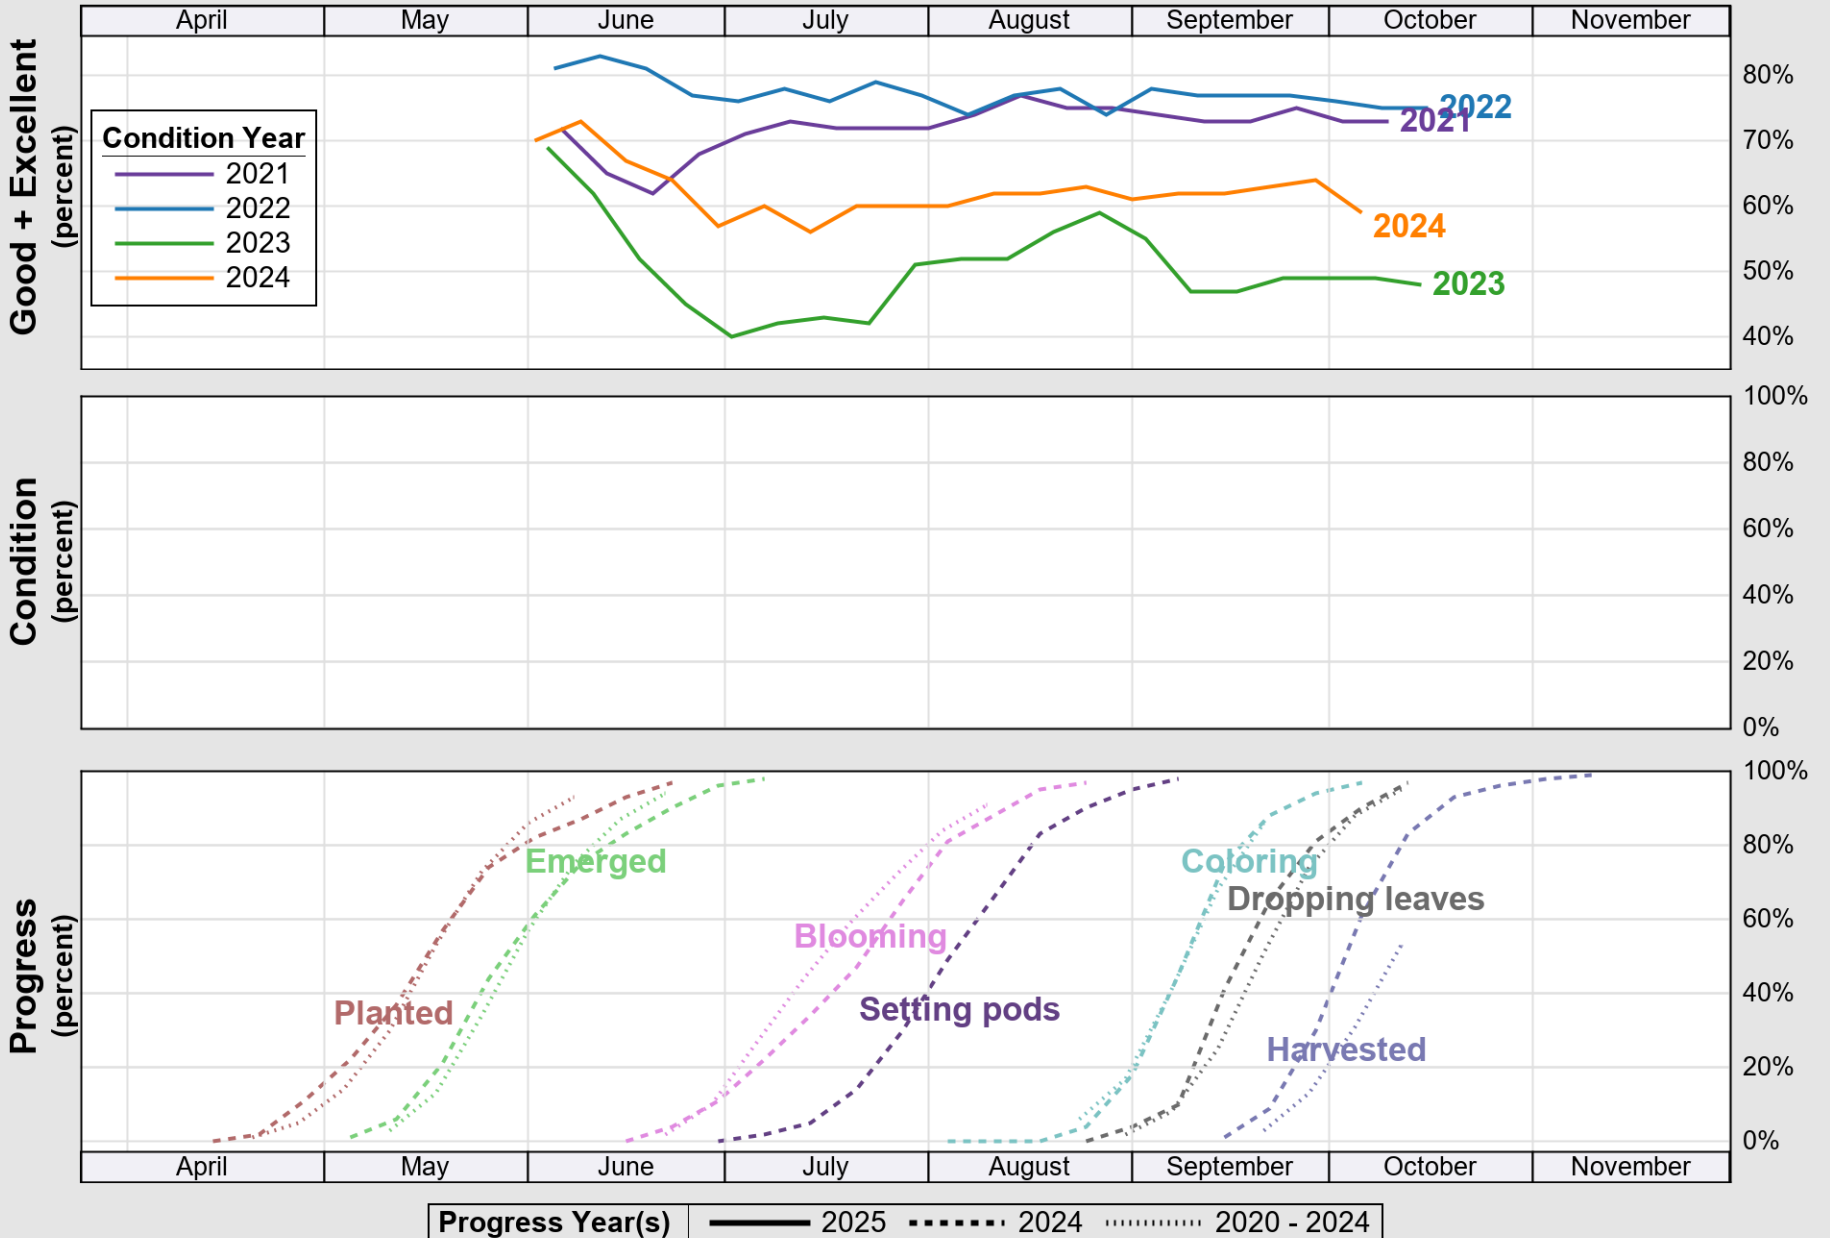

USDA

Crop Progress and Condition: Corn in Wisconsin , 2025

NASS

Source: National Agricultural Statistics Service (NASS), Crop Progress Report

USDA

Crop Progress and Condition: Oats in Wisconsin , 2025

NASS

Source: National Agricultural Statistics Service (NASS), Crop Progress Report

Source: National Agricultural Statistics Service (NASS), Crop Progress Report

USDA

Crop Progress and Condition: Soybeans in Wisconsin , 2025

NASS

Source: National Agricultural Statistics Service (NASS), Crop Progress Report

USDA

Crop Progress and Condition: Winter Wheat in Wisconsin , 2025

NASS

Progress Year(s) ——— 2025 ····· 2024 2020 - 2024

Source: National Agricultural Statistics Service (NASS), Crop Progress Report