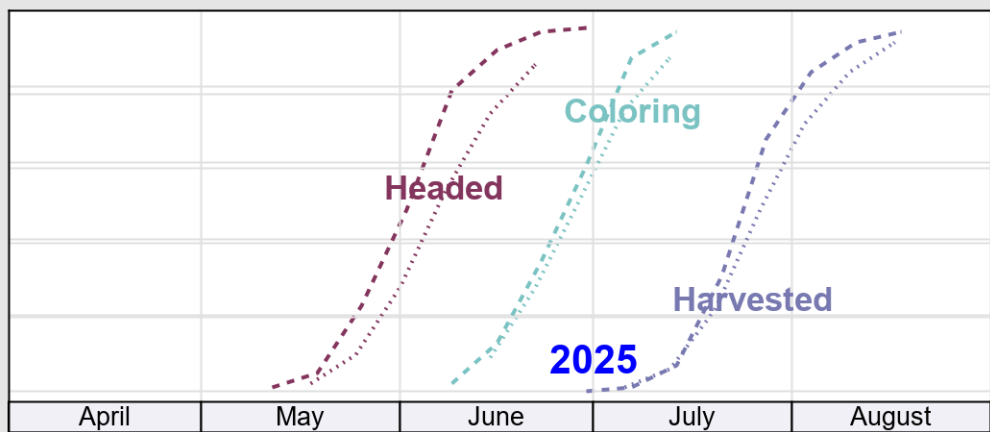

Source: National Agricultural Statistics Service (NASS), Crop Progress Report

USDA

Crop Progress and Condition: Soybeans in Wisconsin , 2025

NASS

Source: National Agricultural Statistics Service (NASS), Crop Progress Report

USDA

Crop Progress and Condition: Winter Wheat in Wisconsin , 2025

NASS

Progress Year(s) ——— 2025 ····· 2024 2020 - 2024

Source: National Agricultural Statistics Service (NASS), Crop Progress Report