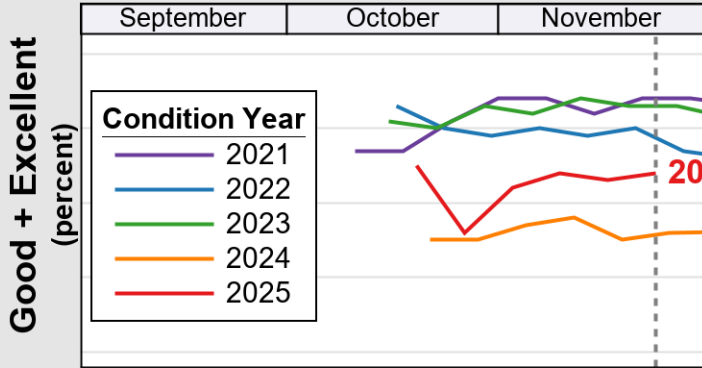

Source: National Agricultural Statistics Service (NASS), Crop Progress Report

USDA

Crop Progress and Condition: Soybeans in Wisconsin , 2025

NASS

Source: National Agricultural Statistics Service (NASS), Crop Progress Report

USDA

Crop Progress and Condition: Winter Wheat in Wisconsin , 2025

NASS

Progress Year(s) ——— 2025 ····· 2024 2020 - 2024

Source: National Agricultural Statistics Service (NASS), Crop Progress Report