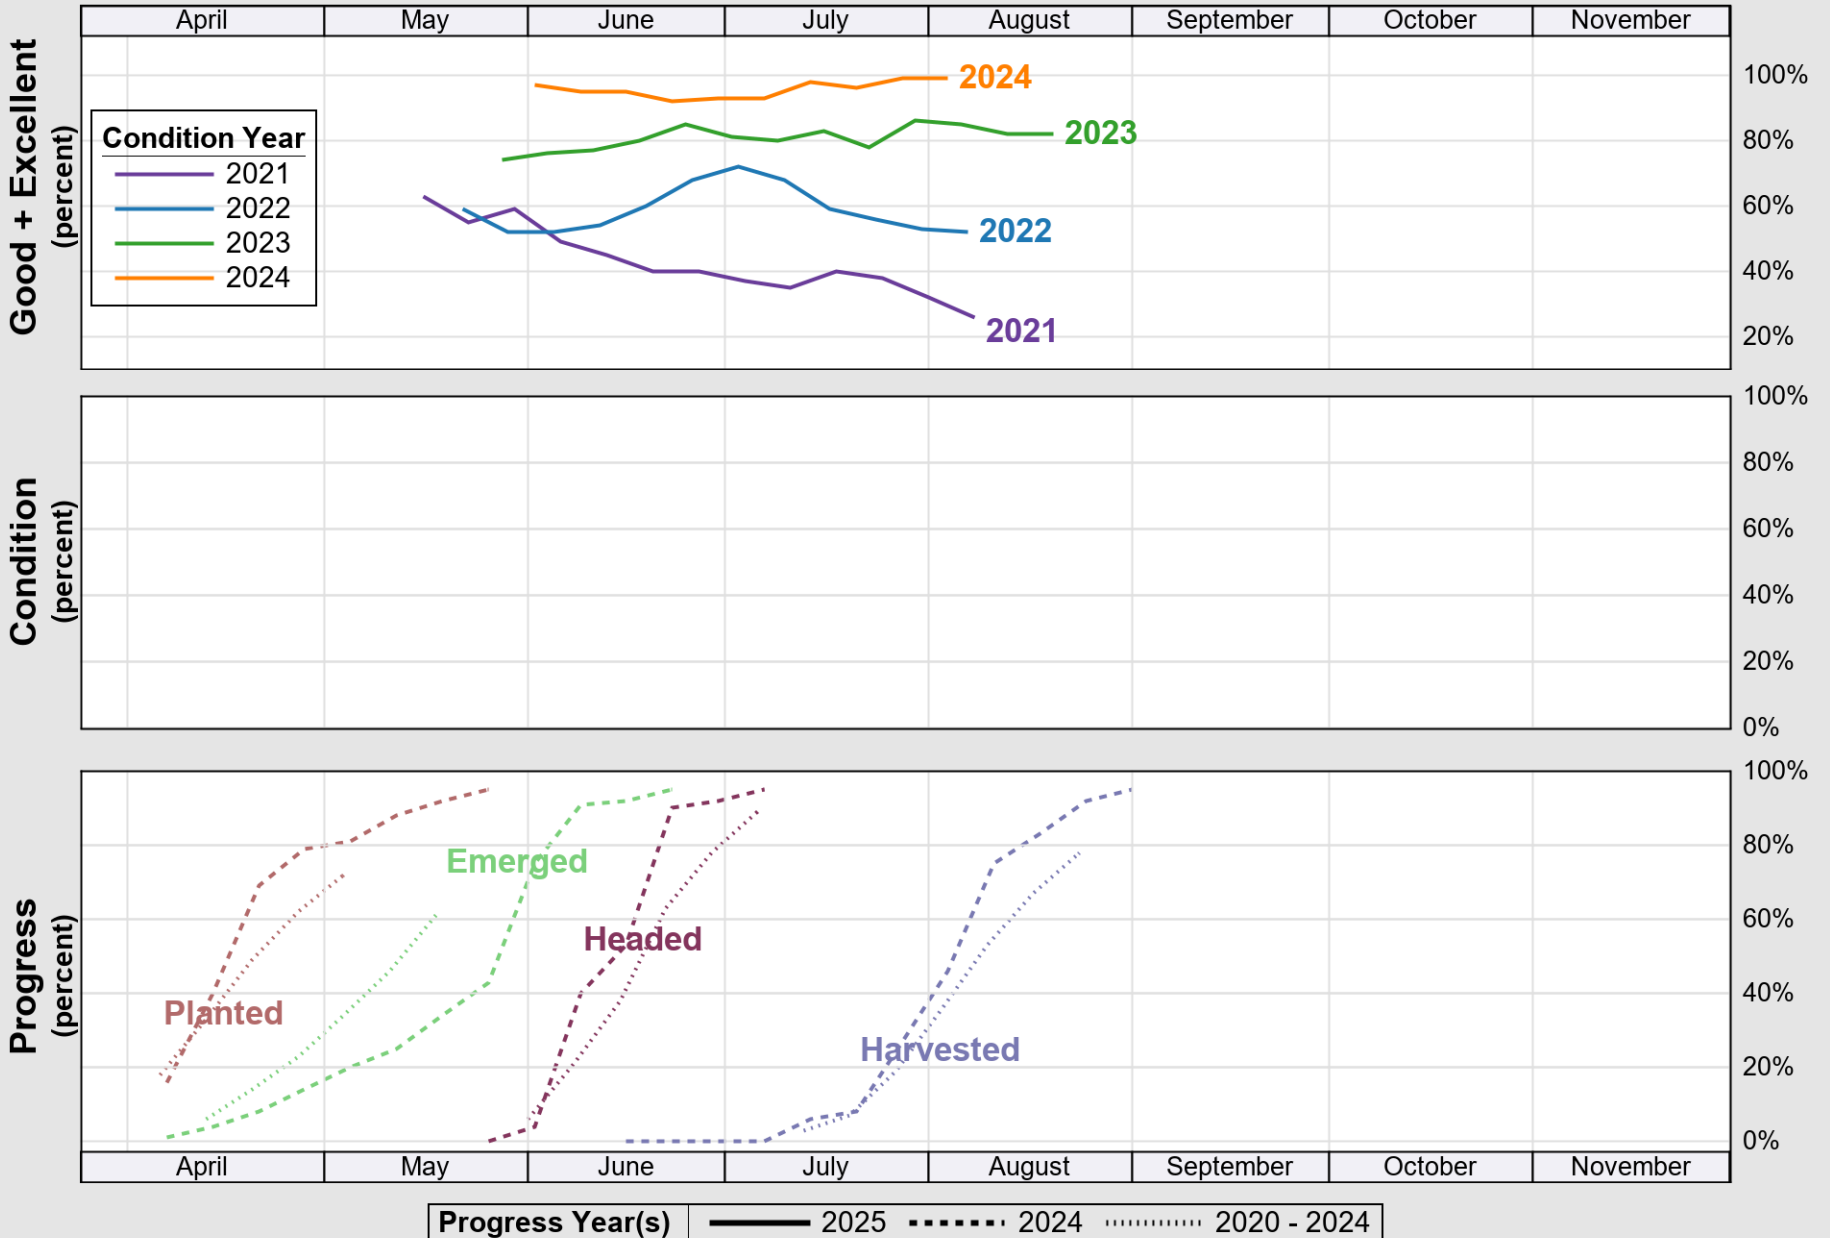

USDA

Crop Progress and Condition: Barley in Utah , 2025

NASS

Source: National Agricultural Statistics Service (NASS), Crop Progress Report

USDA

Crop Progress and Condition: Corn in Utah , 2025

NASS

Source: National Agricultural Statistics Service (NASS), Crop Progress Report

USDA

Crop Progress and Condition: Pasture and Range in Utah , 2025

NASS

Source: National Agricultural Statistics Service (NASS), Crop Progress Report

USDA

Crop Progress and Condition: Winter Wheat in Utah , 2025

NASS

Progress Year(s) ——— 2025 ····· 2024 2020 - 2024

Source: National Agricultural Statistics Service (NASS), Crop Progress Report