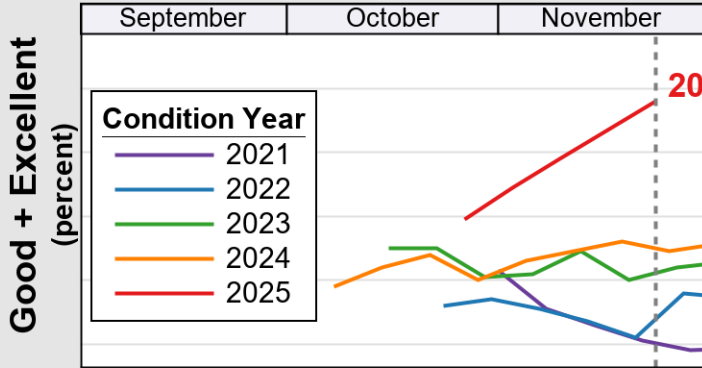

USDA

Crop Progress and Condition: Pasture and Range in Utah , 2025

NASS

Source: National Agricultural Statistics Service (NASS), Crop Progress Report

USDA

Crop Progress and Condition: Winter Wheat in Utah , 2025

NASS

Progress Year(s) ——— 2025 ····· 2024 2020 - 2024

Source: National Agricultural Statistics Service (NASS), Crop Progress Report