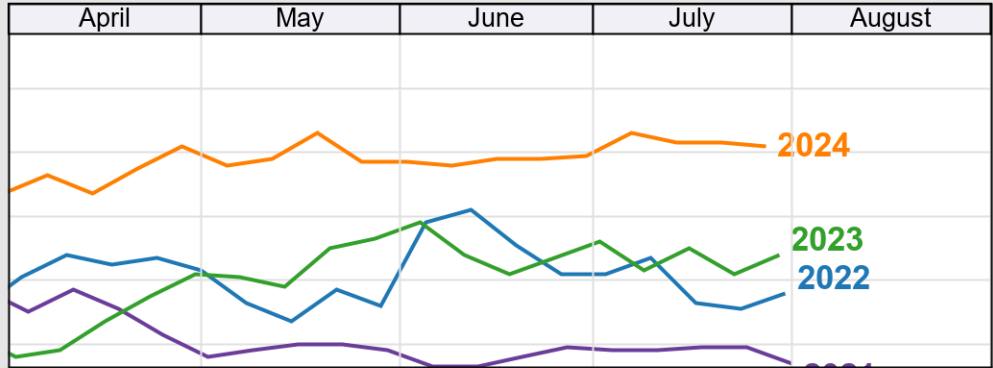

USDA

Crop Progress and Condition: Pasture and Range in Utah , 2025

NASS

Source: National Agricultural Statistics Service (NASS), Crop Progress Report

USDA

Crop Progress and Condition: Winter Wheat in Utah , 2025

NASS

Progress Year(s) ——— 2025 ····· 2024 2020 - 2024

Source: National Agricultural Statistics Service (NASS), Crop Progress Report