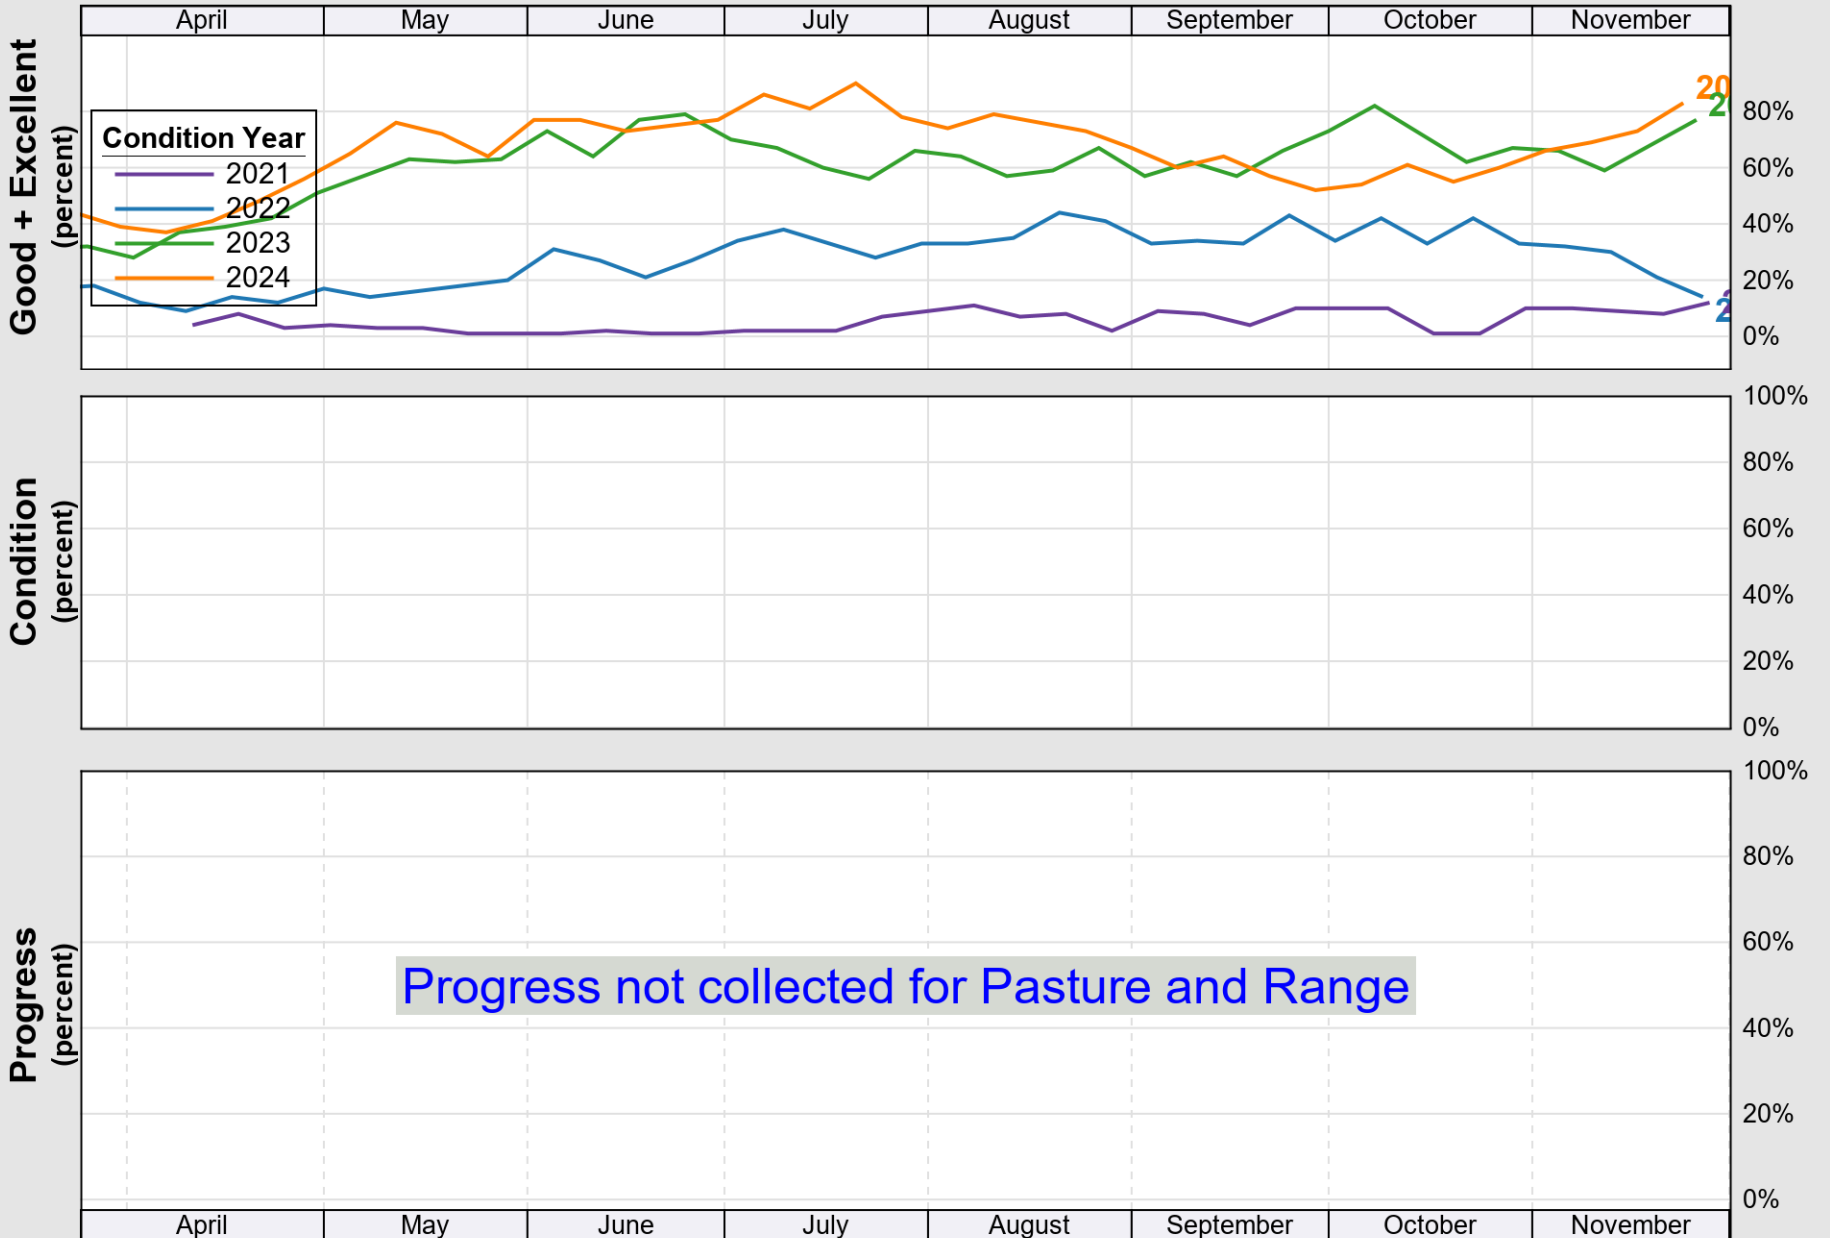

USDA

Crop Progress and Condition: Barley in Utah , 2025

NASS

Source: National Agricultural Statistics Service (NASS), Crop Progress Report

USDA

Crop Progress and Condition: Corn in Utah , 2025

NASS

Source: National Agricultural Statistics Service (NASS), Crop Progress Report

USDA

Crop Progress and Condition: Pasture and Range in Utah , 2025

NASS

Source: National Agricultural Statistics Service (NASS), Crop Progress Report

USDA

Crop Progress and Condition: Winter Wheat in Utah , 2025

NASS

Progress Year(s) ——— 2025 ····· 2024 2020 - 2024

Source: National Agricultural Statistics Service (NASS), Crop Progress Report