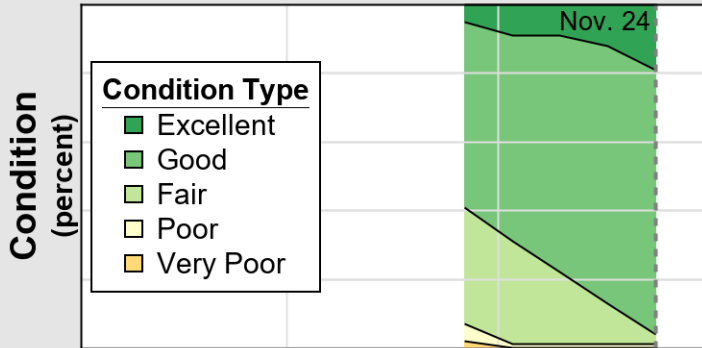

USDA

Crop Progress and Condition: Winter Wheat in Utah , 2025

NASS

Progress Year(s) ——— 2025   ····· 2024   ..... 2020 - 2024

Source: National Agricultural Statistics Service (NASS), Crop Progress Report