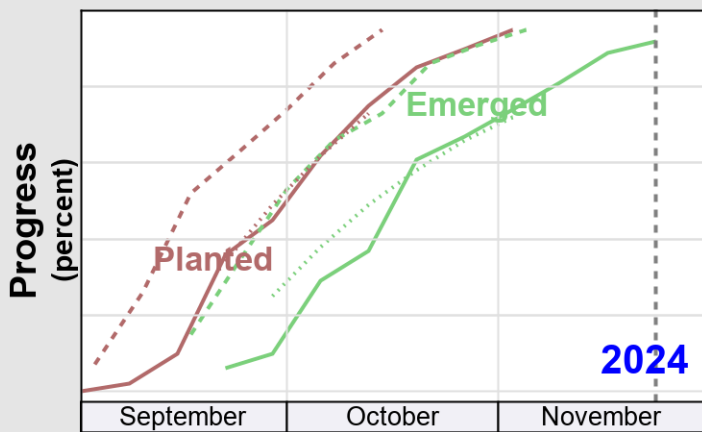

USDA

Crop Progress and Condition: Pasture and Range in Utah , 2025

NASS

Source: National Agricultural Statistics Service (NASS), Crop Progress Report

USDA

Crop Progress and Condition: Winter Wheat in Utah , 2025

NASS

Progress Year(s) ——— 2025 ····· 2024 2020 - 2024

Source: National Agricultural Statistics Service (NASS), Crop Progress Report