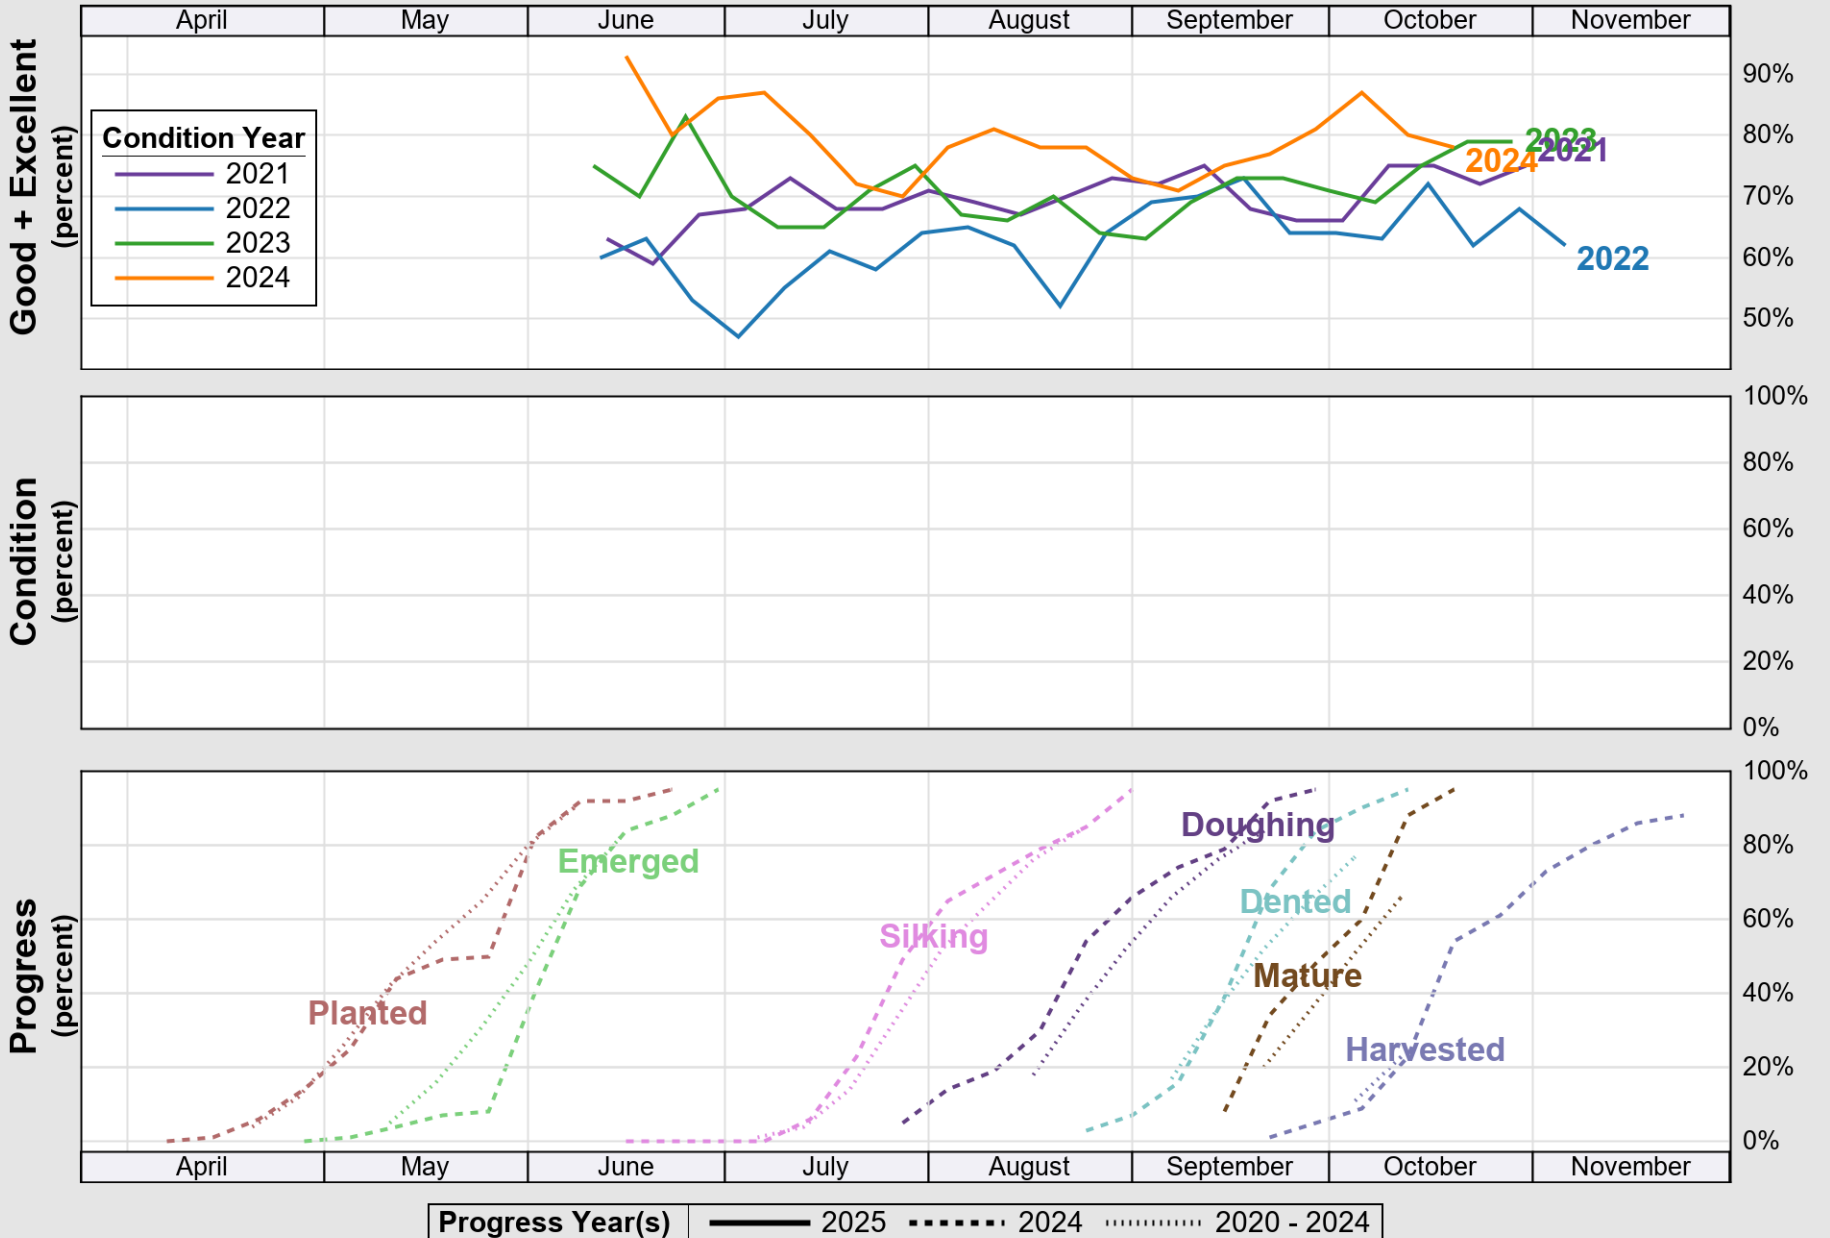

USDA

Crop Progress and Condition: Barley in Utah , 2025

NASS

Source: National Agricultural Statistics Service (NASS), Crop Progress Report

USDA

Crop Progress and Condition: Corn in Utah , 2025

NASS

Source: National Agricultural Statistics Service (NASS), Crop Progress Report

USDA

Crop Progress and Condition: Pasture and Range in Utah , 2025

NASS

Source: National Agricultural Statistics Service (NASS), Crop Progress Report

USDA

Crop Progress and Condition: Winter Wheat in Utah , 2025

NASS

Progress Year(s) ——— 2025 ····· 2024 2020 - 2024

Source: National Agricultural Statistics Service (NASS), Crop Progress Report