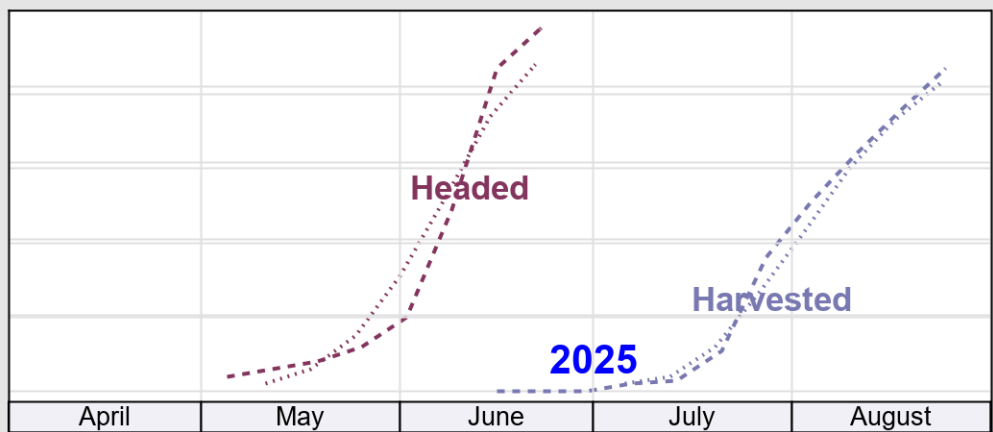

USDA

Crop Progress and Condition: Pasture and Range in Utah , 2025

NASS

Source: National Agricultural Statistics Service (NASS), Crop Progress Report

USDA

Crop Progress and Condition: Winter Wheat in Utah , 2025

NASS

Progress Year(s) ——— 2025 ····· 2024 2020 - 2024

Source: National Agricultural Statistics Service (NASS), Crop Progress Report