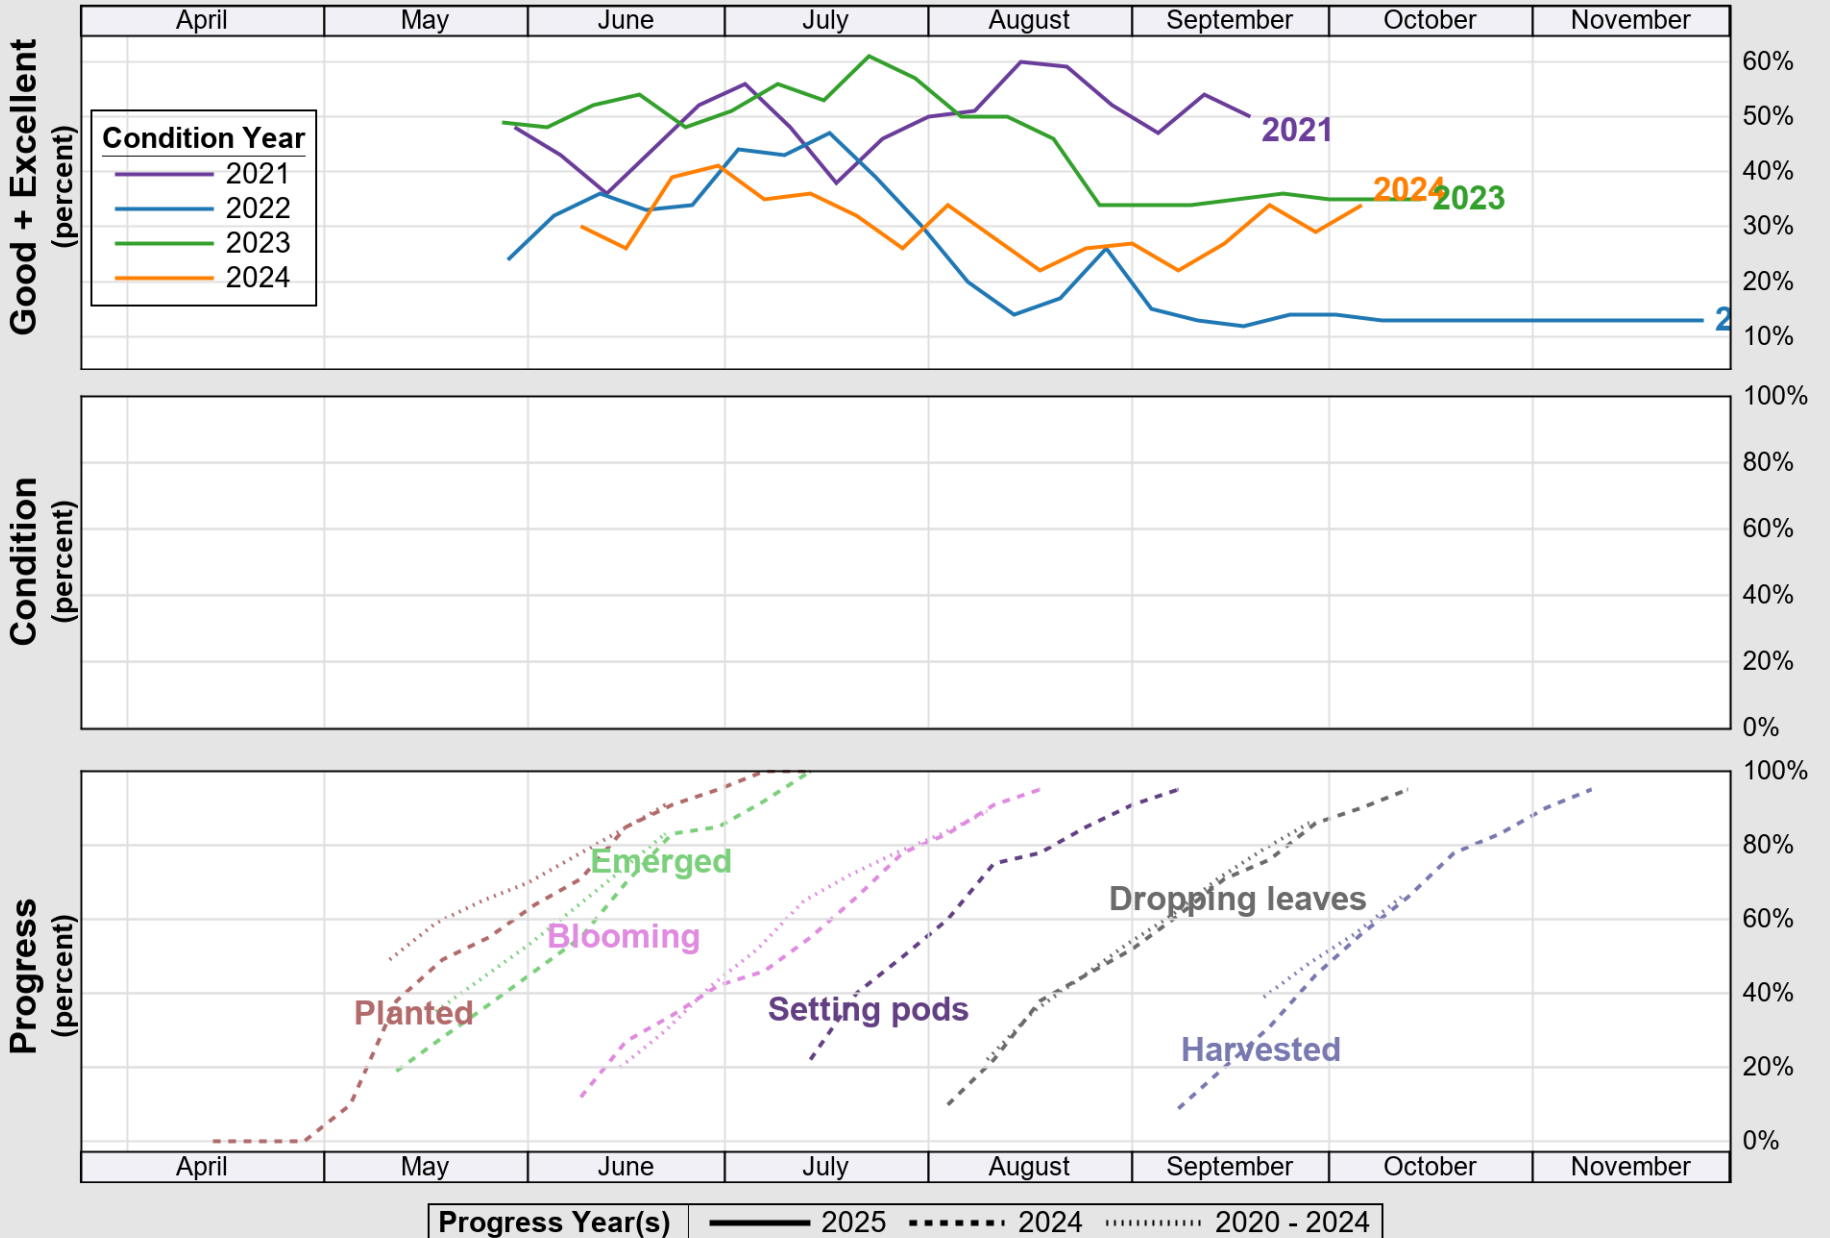

NASS

Source: National Agricultural Statistics Service (NASS), Crop Progress Report

USDA

Crop Progress and Condition: Rice in Texas , 2025

NASS

Progress Year(s) — 2025 2024 - - - - - 2020 - 2024

Source: National Agricultural Statistics Service (NASS), Crop Progress Report

USDA

Crop Progress and Condition: Sorghum in Texas , 2025

NASS

Source: National Agricultural Statistics Service (NASS), Crop Progress Report

USDA

Crop Progress and Condition: Soybeans in Texas , 2025

NASS

Source: National Agricultural Statistics Service (NASS), Crop Progress Report

USDA

Crop Progress and Condition: Sunflower in Texas , 2025

NASS

Source: National Agricultural Statistics Service (NASS), Crop Progress Report

USDA

Crop Progress and Condition: Winter Wheat in Texas , 2025