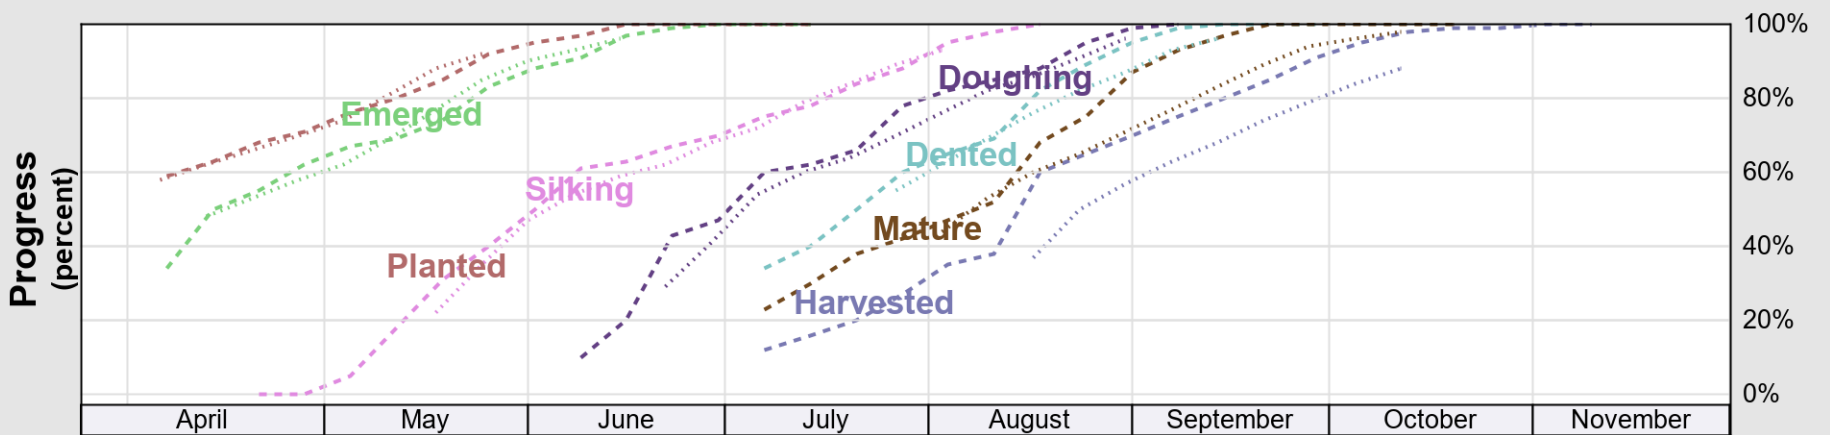

USDA

Crop Progress and Condition: Corn in Texas , 2025

NASS

Progress Year(s) ——— 2025 2024 2020 - 2024

Source: National Agricultural Statistics Service (NASS), Crop Progress Report

USDA

Crop Progress and Condition: Cotton in Texas , 2025