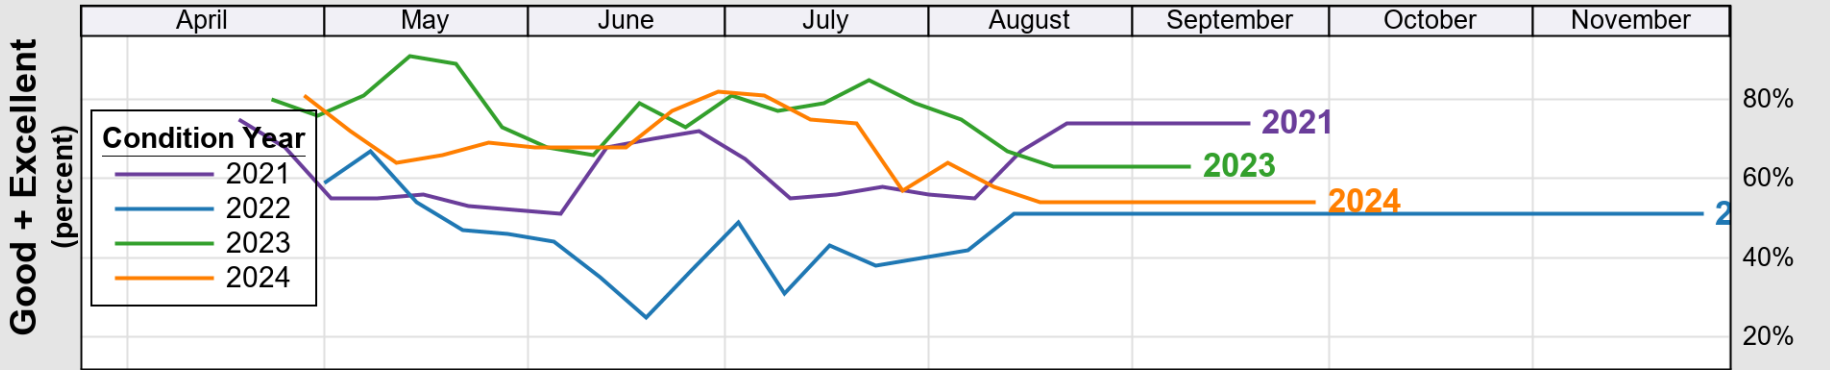

NASS

Source: National Agricultural Statistics Service (NASS), Crop Progress Report

USDA

Crop Progress and Condition: Rice in Texas , 2025

NASS

Progress Year(s) — 2025 2024 - - - - - 2020 - 2024

Source: National Agricultural Statistics Service (NASS), Crop Progress Report