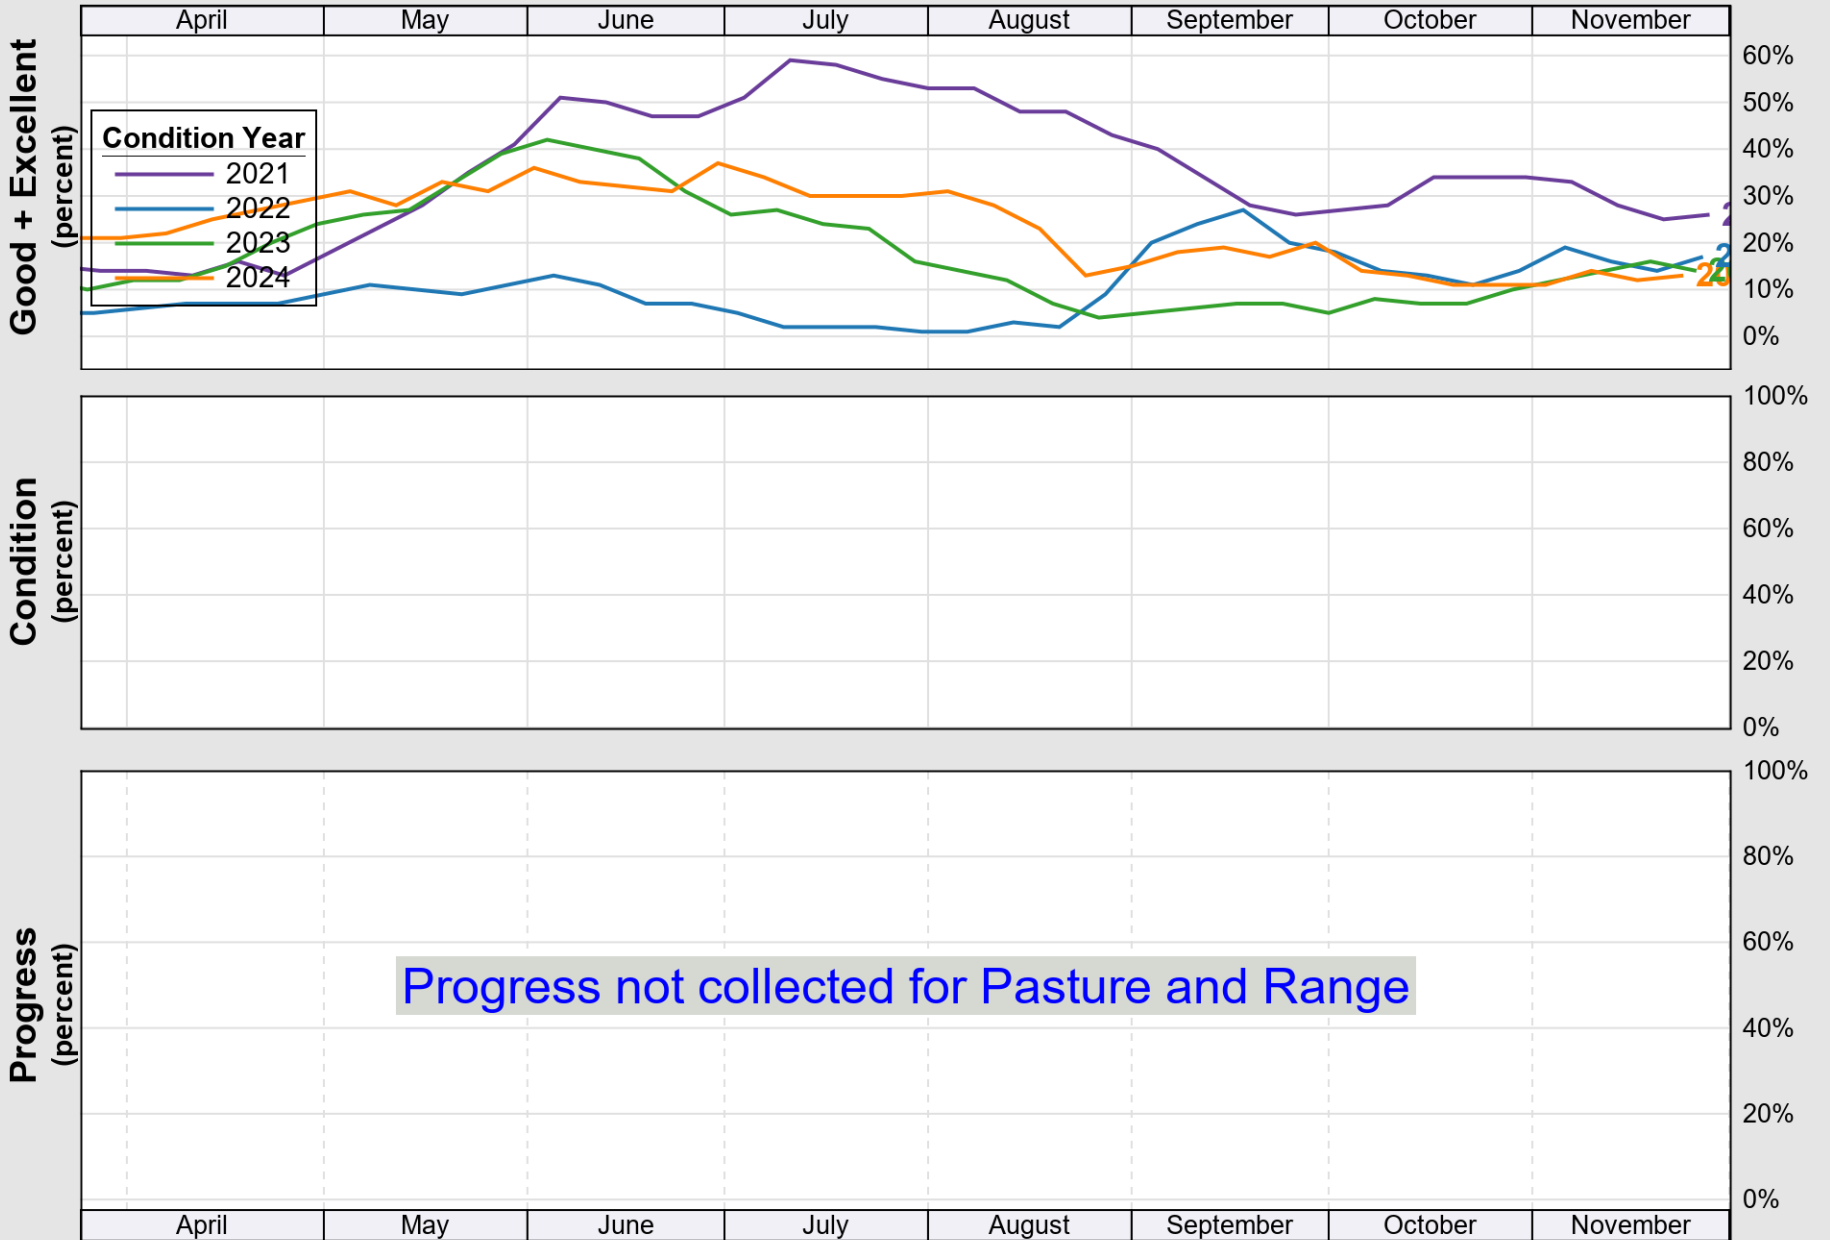

USDA

Crop Progress and Condition: Corn in Texas , 2025

NASS

Progress Year(s) ——— 2025 2024 2020 - 2024

Source: National Agricultural Statistics Service (NASS), Crop Progress Report

USDA

Crop Progress and Condition: Cotton in Texas , 2025

NASS

Source: National Agricultural Statistics Service (NASS), Crop Progress Report

Source: National Agricultural Statistics Service (NASS), Crop Progress Report

USDA

Crop Progress and Condition: Peanuts in Texas , 2025

NASS

Source: National Agricultural Statistics Service (NASS), Crop Progress Report

USDA

Crop Progress and Condition: Rice in Texas , 2025

NASS

Progress Year(s) — 2025 2024 - - - - - 2020 - 2024

Source: National Agricultural Statistics Service (NASS), Crop Progress Report