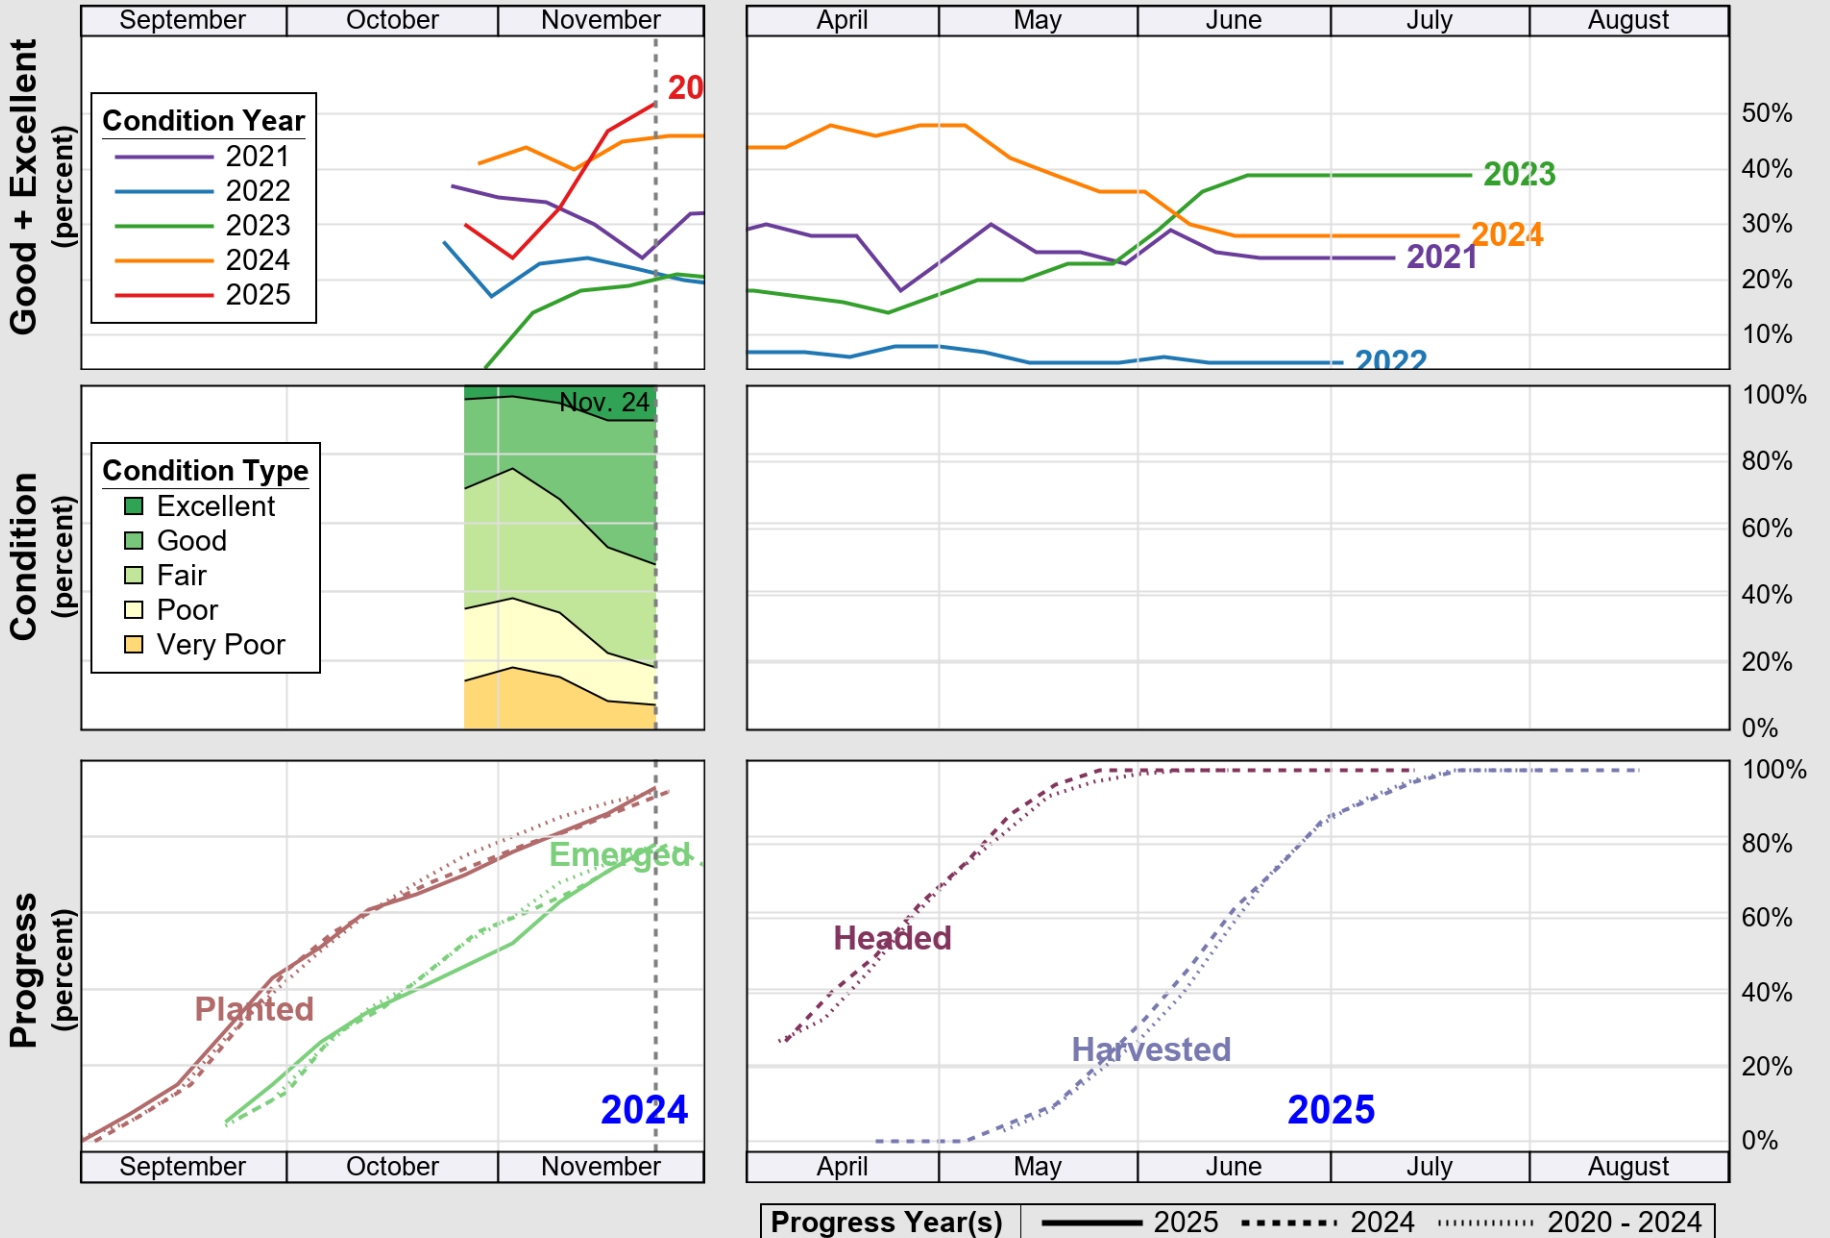

NASS

Source: National Agricultural Statistics Service (NASS), Crop Progress Report

USDA

Crop Progress and Condition: Rice in Texas , 2025

NASS

Progress Year(s) — 2025 2024 - - - - - 2020 - 2024

Source: National Agricultural Statistics Service (NASS), Crop Progress Report

USDA

Crop Progress and Condition: Sorghum in Texas , 2025

NASS

Source: National Agricultural Statistics Service (NASS), Crop Progress Report

USDA

Crop Progress and Condition: Soybeans in Texas , 2025

NASS

Source: National Agricultural Statistics Service (NASS), Crop Progress Report

USDA

Crop Progress and Condition: Sunflower in Texas , 2025

NASS

Source: National Agricultural Statistics Service (NASS), Crop Progress Report

USDA

Crop Progress and Condition: Winter Wheat in Texas , 2025

NASS

Source: National Agricultural Statistics Service (NASS), Crop Progress Report