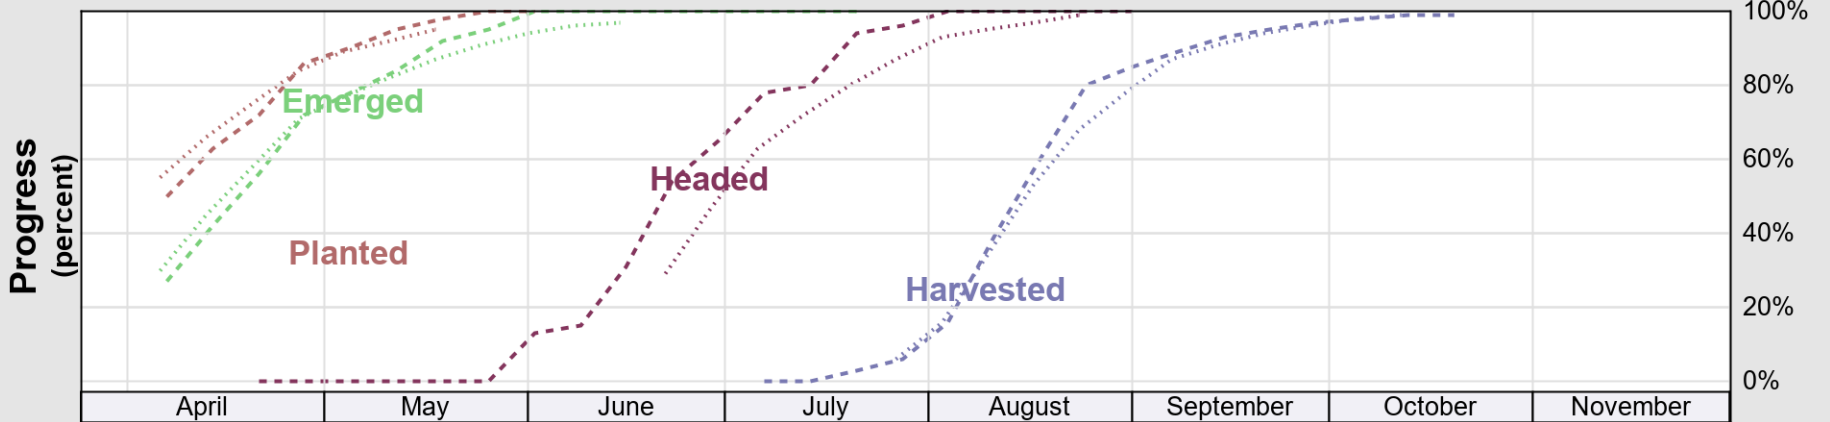

NASS

Source: National Agricultural Statistics Service (NASS), Crop Progress Report

USDA

Crop Progress and Condition: Rice in Texas , 2025

NASS

Progress Year(s) — 2025 2024 - - - - - 2020 - 2024

Source: National Agricultural Statistics Service (NASS), Crop Progress Report