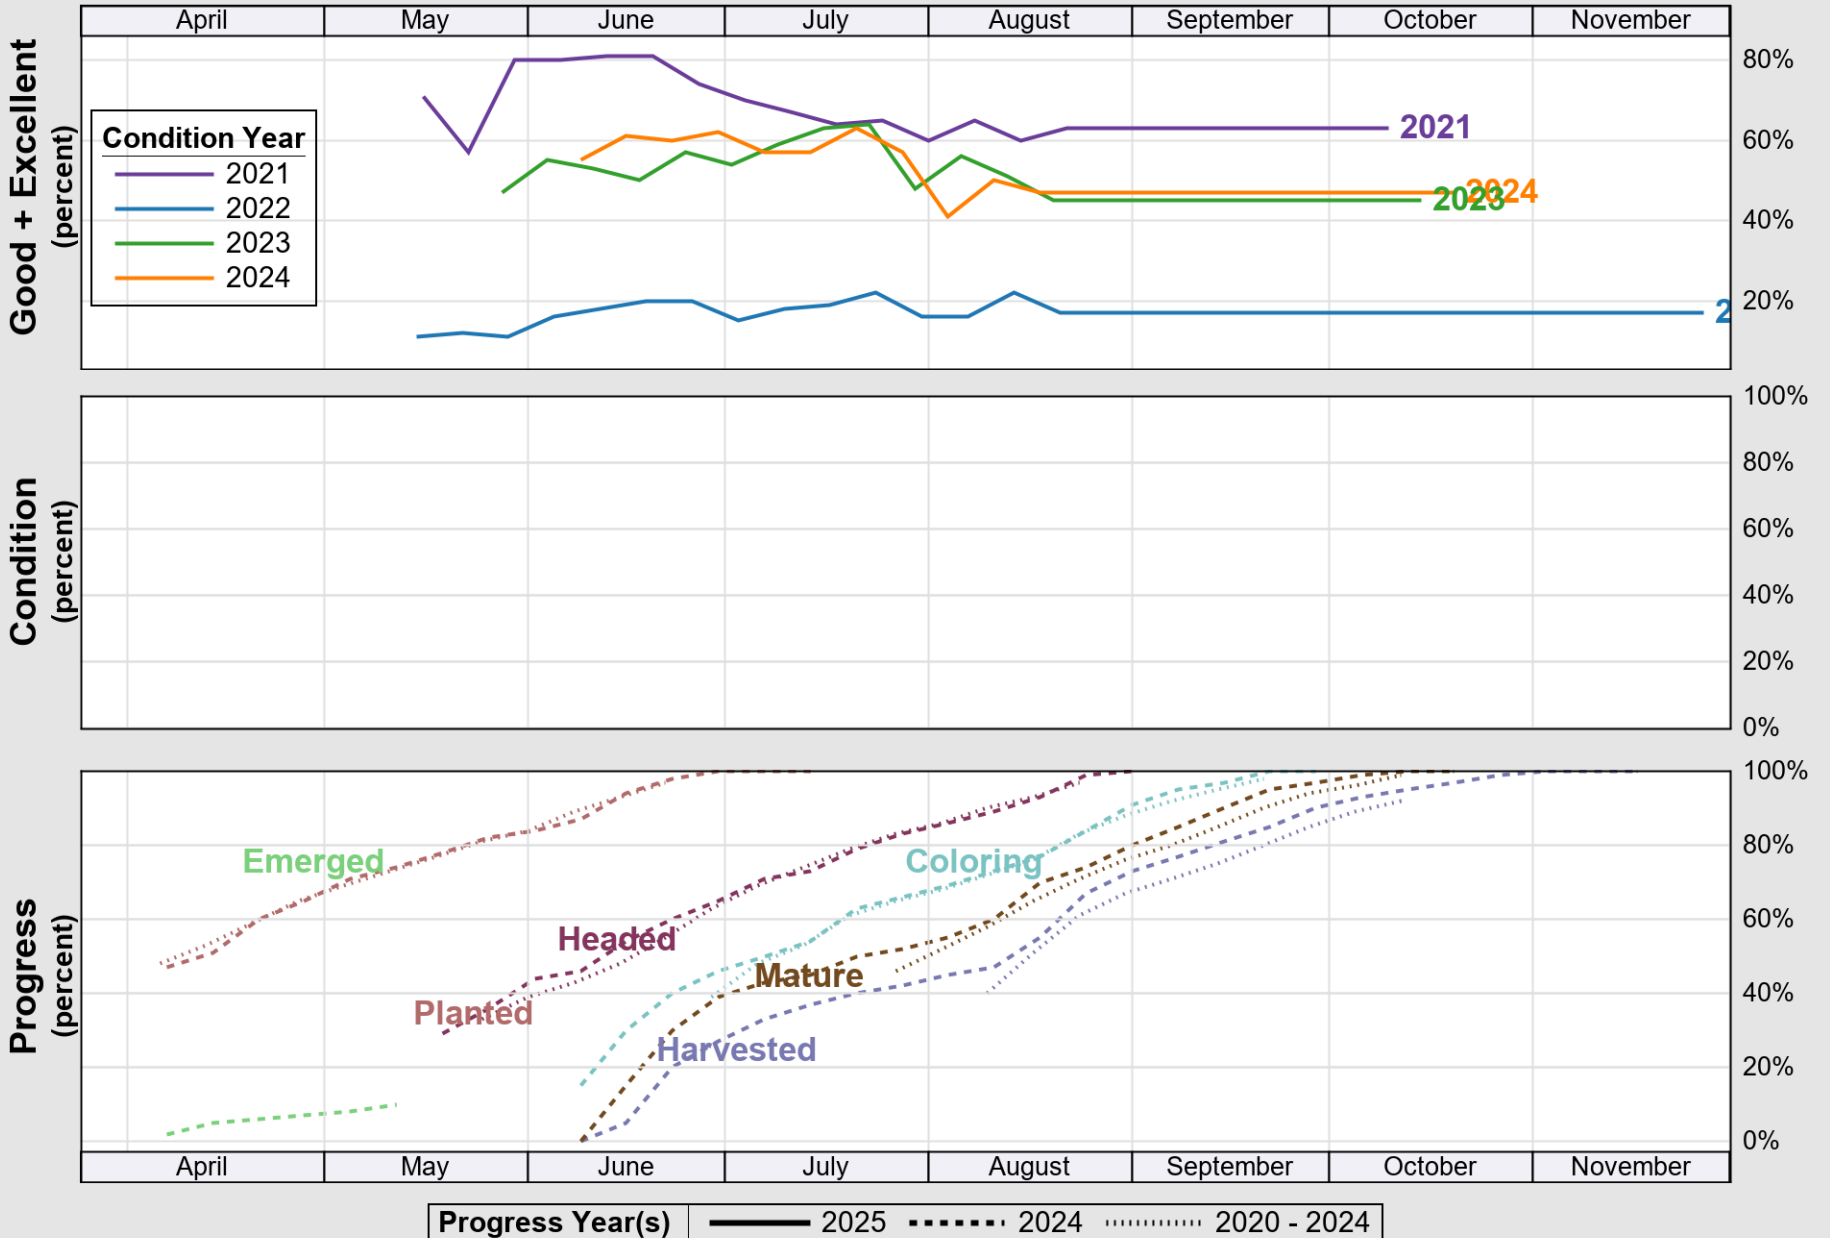

USDA

Crop Progress and Condition: Corn in Texas , 2025

NASS

Progress Year(s) ——— 2025 2024 2020 - 2024

Source: National Agricultural Statistics Service (NASS), Crop Progress Report

USDA

Crop Progress and Condition: Cotton in Texas , 2025

NASS

Source: National Agricultural Statistics Service (NASS), Crop Progress Report

Source: National Agricultural Statistics Service (NASS), Crop Progress Report

USDA

Crop Progress and Condition: Peanuts in Texas , 2025

NASS

Source: National Agricultural Statistics Service (NASS), Crop Progress Report

USDA

Crop Progress and Condition: Rice in Texas , 2025

NASS

Progress Year(s) — 2025 2024 - - - - - 2020 - 2024

Source: National Agricultural Statistics Service (NASS), Crop Progress Report

USDA

Crop Progress and Condition: Sorghum in Texas , 2025

NASS

Source: National Agricultural Statistics Service (NASS), Crop Progress Report

USDA

Crop Progress and Condition: Soybeans in Texas , 2025

NASS

Source: National Agricultural Statistics Service (NASS), Crop Progress Report