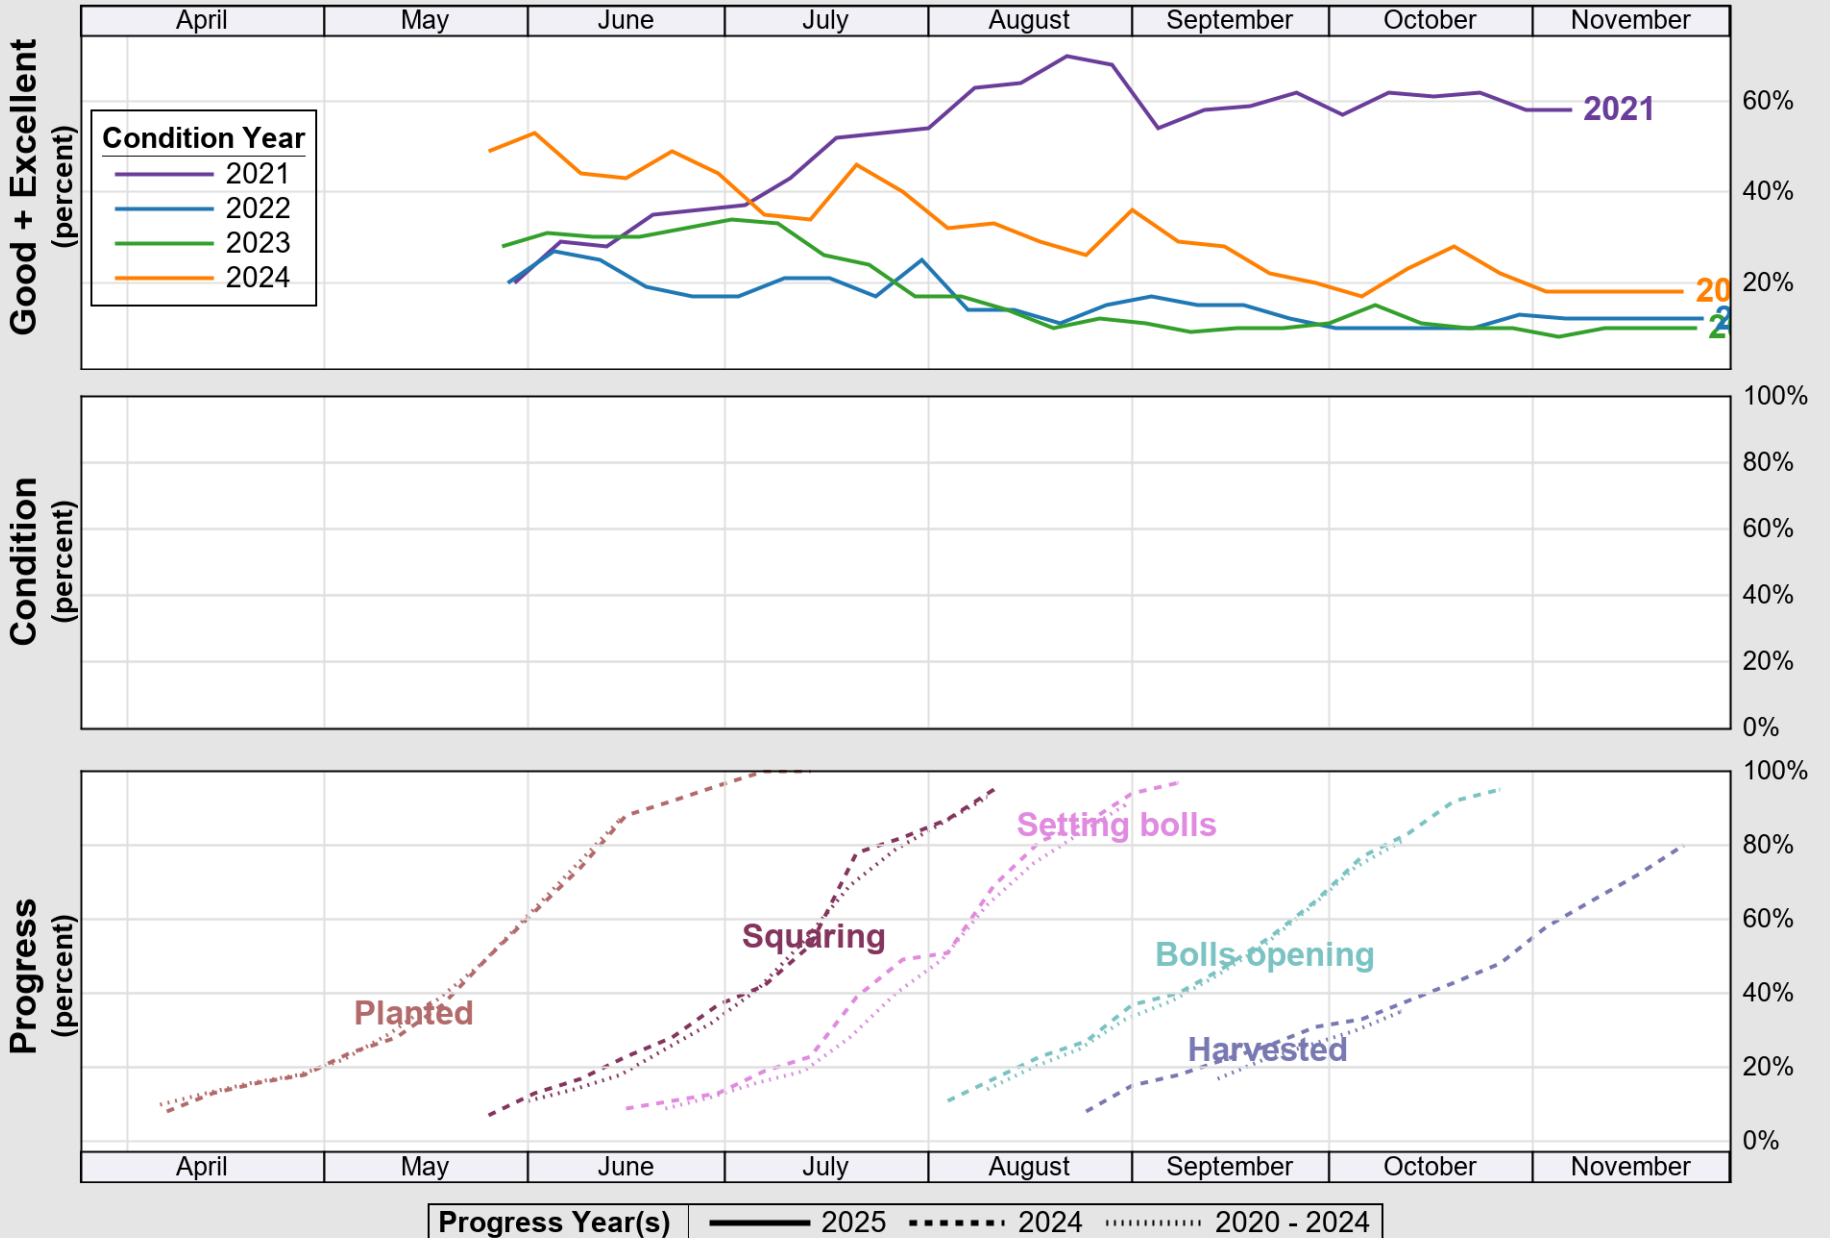

USDA

Crop Progress and Condition: Corn in Texas , 2025

NASS

Progress Year(s) ——— 2025 2024 2020 - 2024

Source: National Agricultural Statistics Service (NASS), Crop Progress Report

USDA

Crop Progress and Condition: Cotton in Texas , 2025

NASS

Source: National Agricultural Statistics Service (NASS), Crop Progress Report

Source: National Agricultural Statistics Service (NASS), Crop Progress Report

USDA

Crop Progress and Condition: Peanuts in Texas , 2025

NASS

Source: National Agricultural Statistics Service (NASS), Crop Progress Report

USDA

Crop Progress and Condition: Rice in Texas , 2025

NASS

Progress Year(s) — 2025 2024 - - - - - 2020 - 2024

Source: National Agricultural Statistics Service (NASS), Crop Progress Report