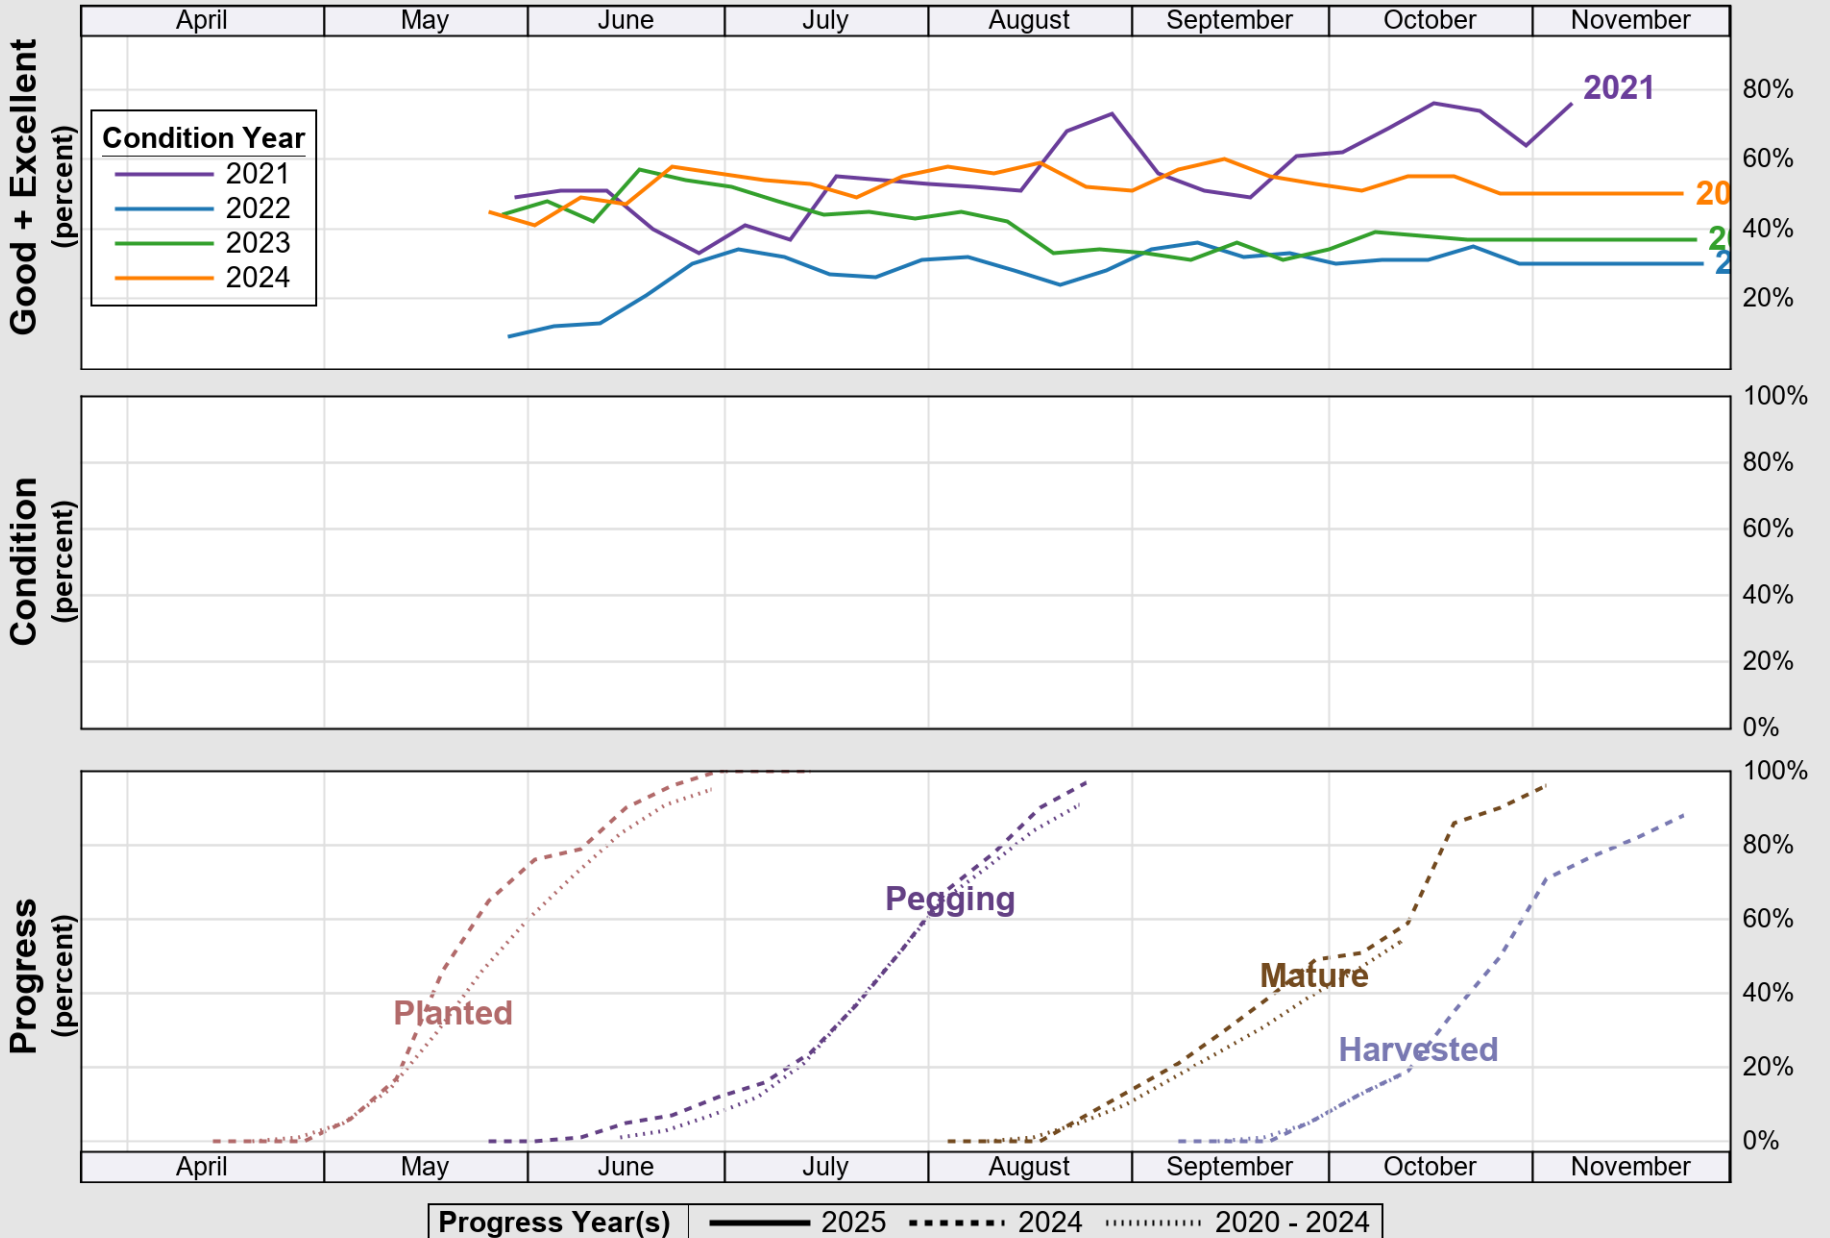

USDA

Crop Progress and Condition: Corn in Texas , 2025

NASS

Progress Year(s) ——— 2025 2024 2020 - 2024

Source: National Agricultural Statistics Service (NASS), Crop Progress Report

USDA

Crop Progress and Condition: Cotton in Texas , 2025

NASS

Source: National Agricultural Statistics Service (NASS), Crop Progress Report

Source: National Agricultural Statistics Service (NASS), Crop Progress Report

USDA

Crop Progress and Condition: Peanuts in Texas , 2025

NASS

Source: National Agricultural Statistics Service (NASS), Crop Progress Report

USDA

Crop Progress and Condition: Rice in Texas , 2025

NASS

Progress Year(s) — 2025 2024 - - - - - 2020 - 2024

Source: National Agricultural Statistics Service (NASS), Crop Progress Report