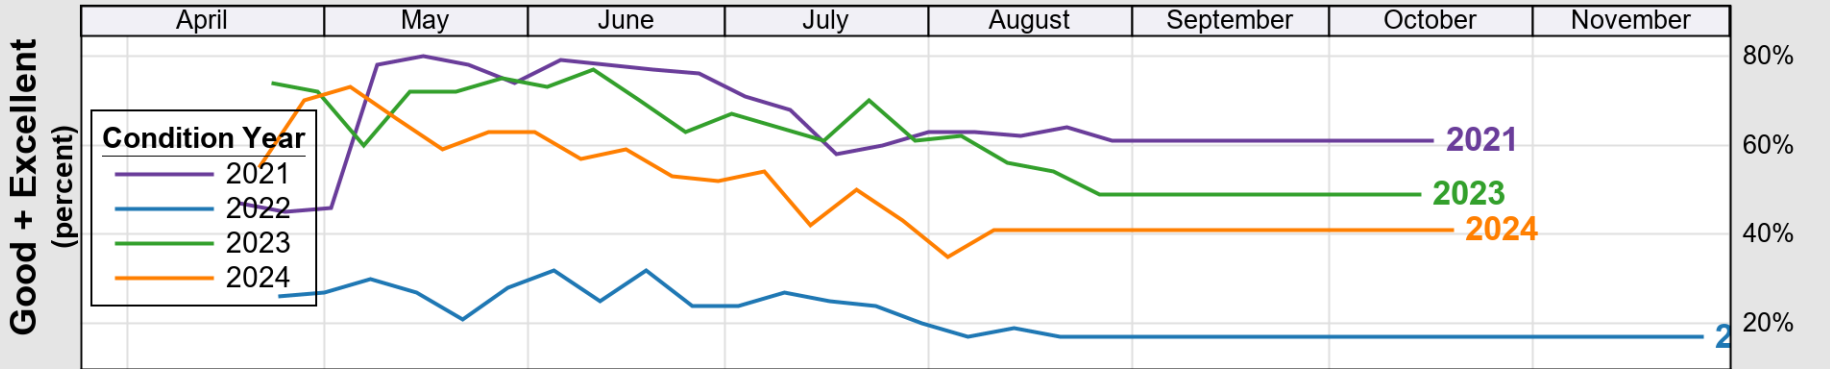

USDA

Crop Progress and Condition: Corn in Texas , 2025

NASS

Progress Year(s) ——— 2025 2024 2020 - 2024

Source: National Agricultural Statistics Service (NASS), Crop Progress Report

USDA

Crop Progress and Condition: Cotton in Texas , 2025