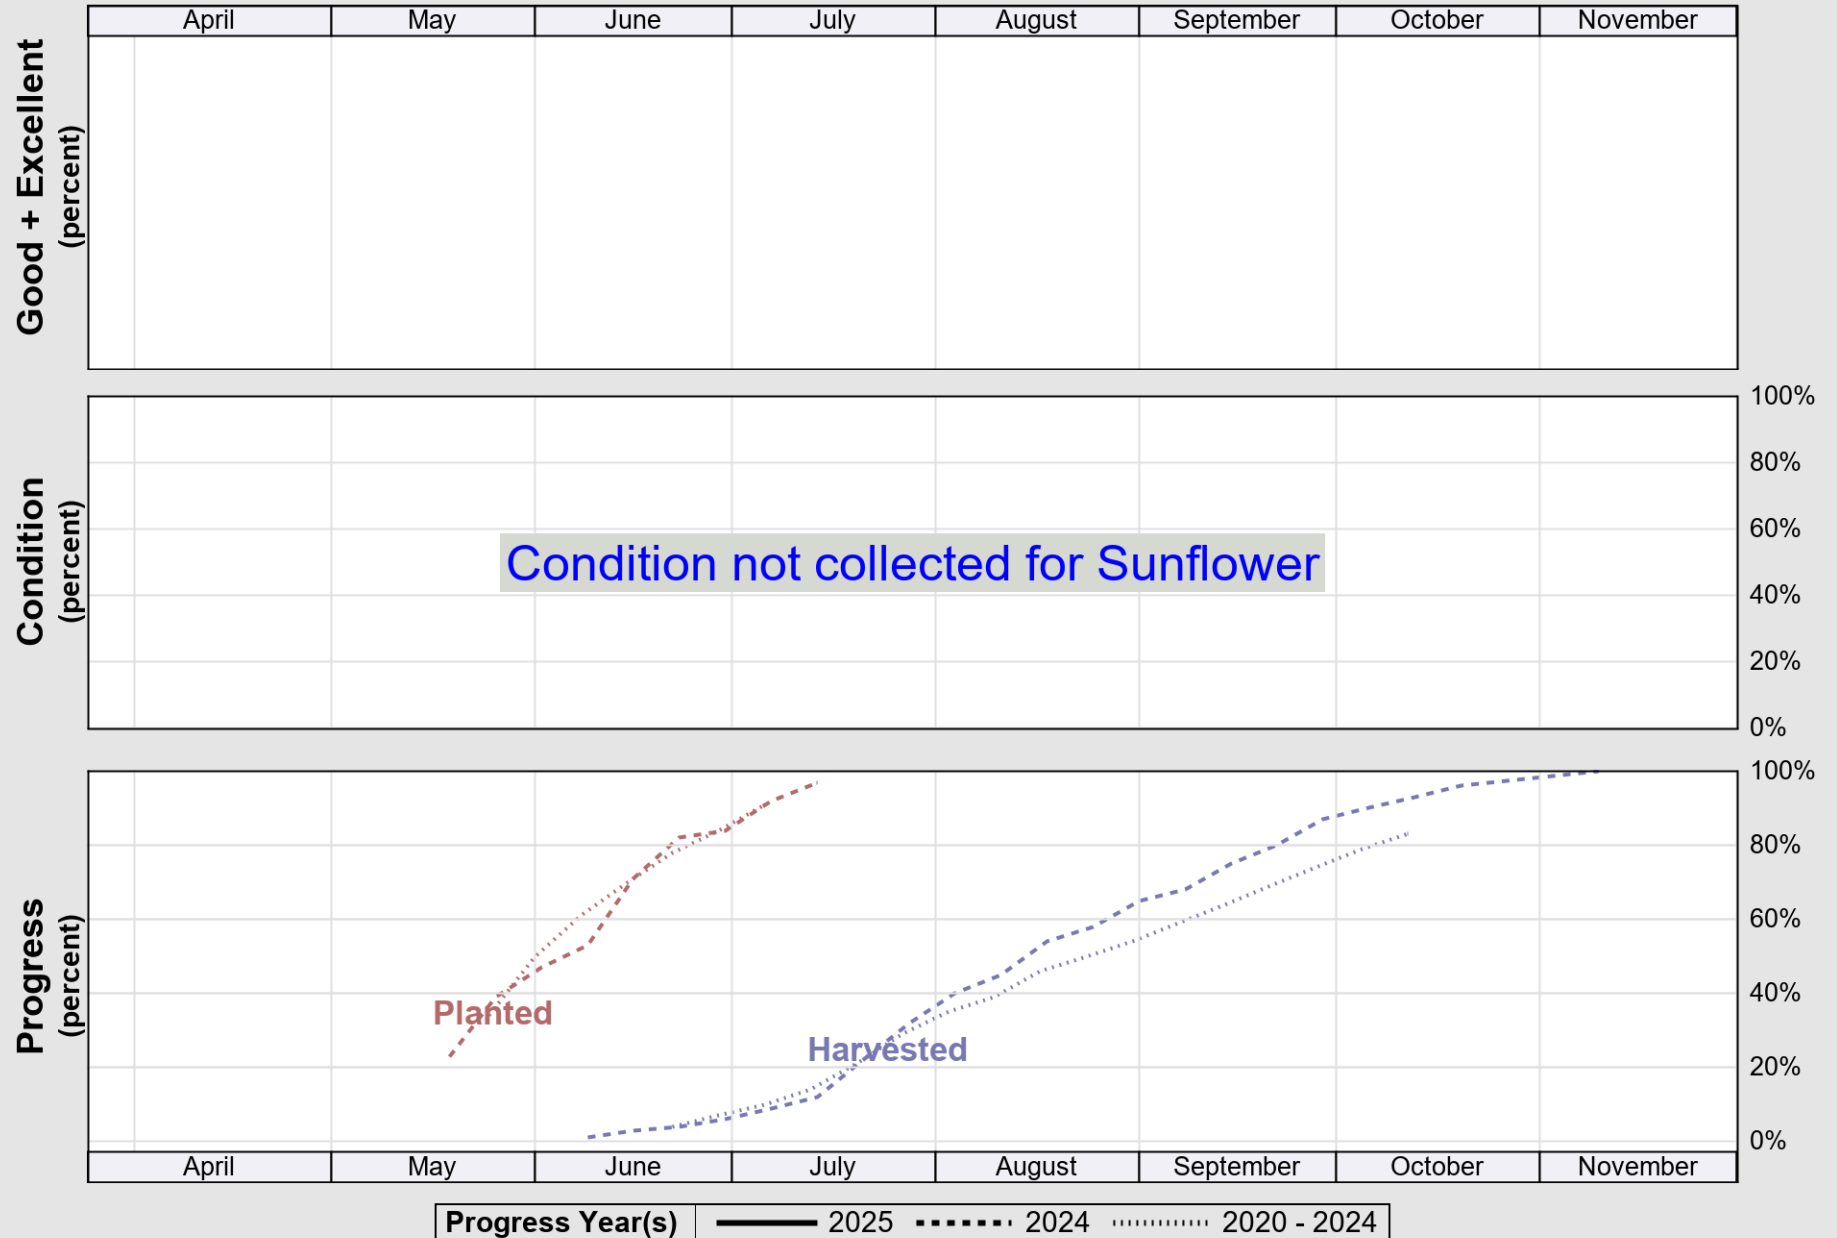

USDA

Crop Progress and Condition: Sorghum in Texas , 2025

NASS

Source: National Agricultural Statistics Service (NASS), Crop Progress Report

USDA

Crop Progress and Condition: Soybeans in Texas , 2025

NASS

Source: National Agricultural Statistics Service (NASS), Crop Progress Report

USDA

Crop Progress and Condition: Sunflower in Texas , 2025

NASS

Source: National Agricultural Statistics Service (NASS), Crop Progress Report

USDA

Crop Progress and Condition: Winter Wheat in Texas , 2025