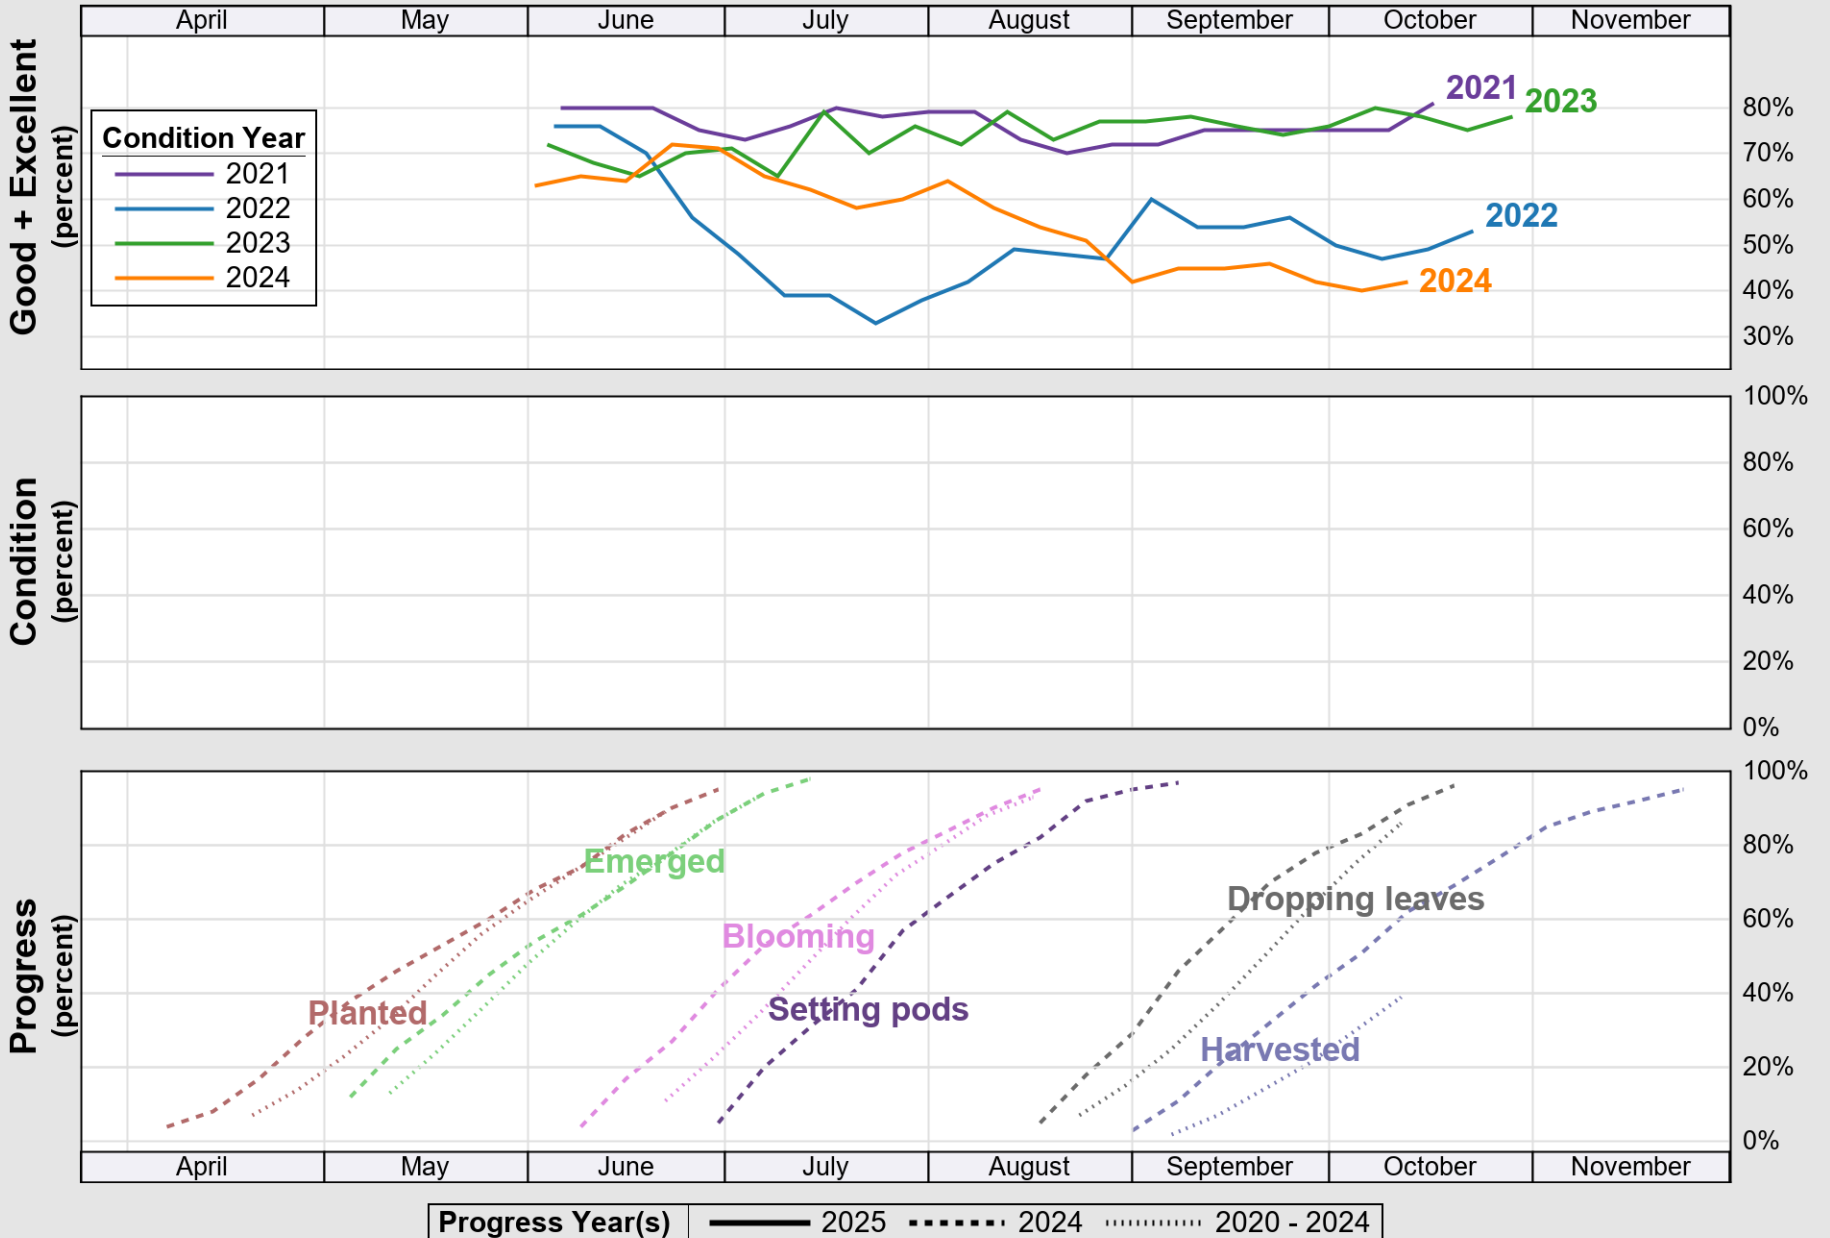

# Crop Progress and Condition: Corn in Tennessee , 2025

NASS

Source: National Agricultural Statistics Service (NASS), Crop Progress Report

USDA

### Crop Progress and Condition: Cotton in Tennessee , 2025

NASS

Source: National Agricultural Statistics Service (NASS), Crop Progress Report

USDA

# Crop Progress and Condition: Pasture and Range in Tennessee , 2025

NASS

Source: National Agricultural Statistics Service (NASS), Crop Progress Report

Source: National Agricultural Statistics Service (NASS), Crop Progress Report