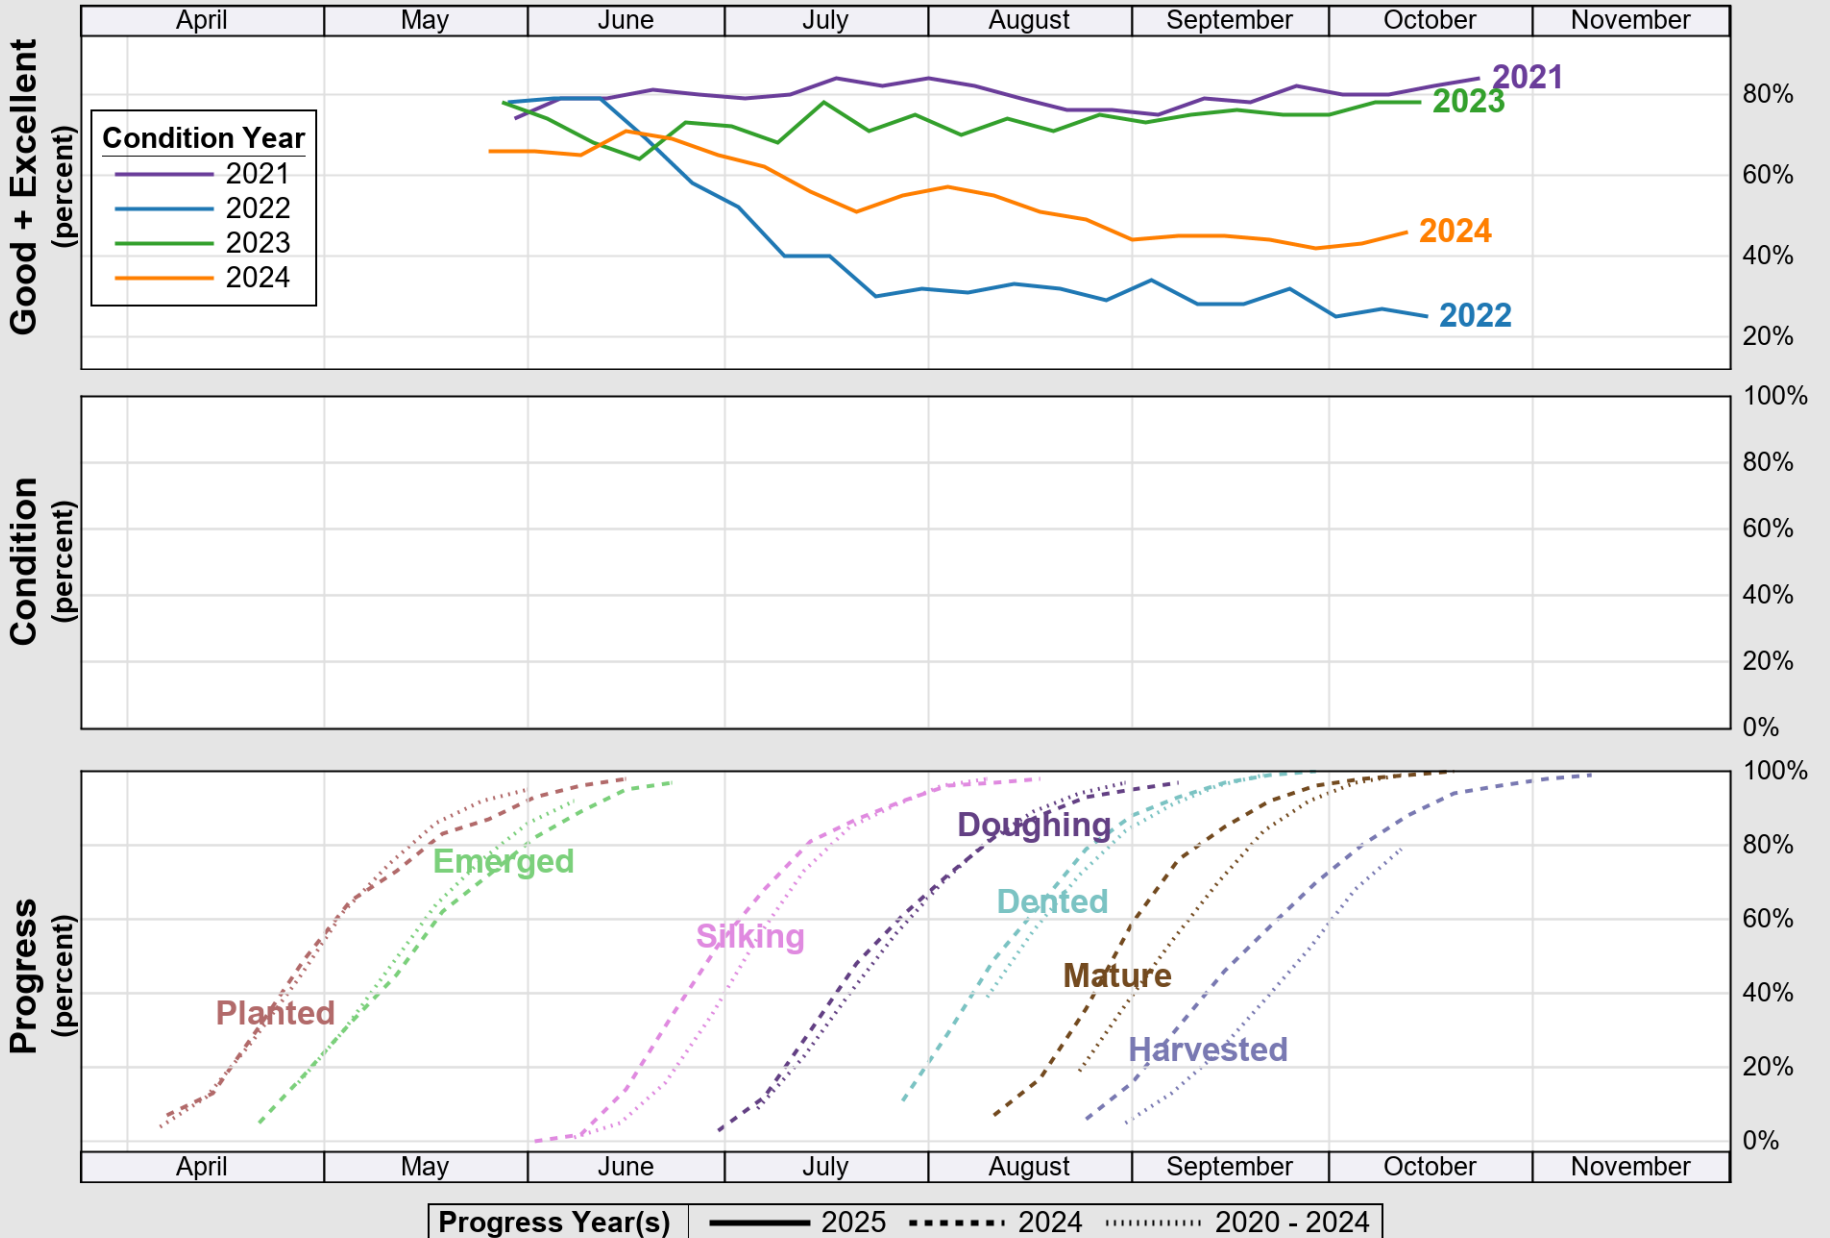

# Crop Progress and Condition: Corn in Tennessee , 2025

NASS

Source: National Agricultural Statistics Service (NASS), Crop Progress Report

USDA

### Crop Progress and Condition: Cotton in Tennessee , 2025

NASS

Source: National Agricultural Statistics Service (NASS), Crop Progress Report

USDA

# Crop Progress and Condition: Pasture and Range in Tennessee , 2025

NASS

Source: National Agricultural Statistics Service (NASS), Crop Progress Report

Source: National Agricultural Statistics Service (NASS), Crop Progress Report