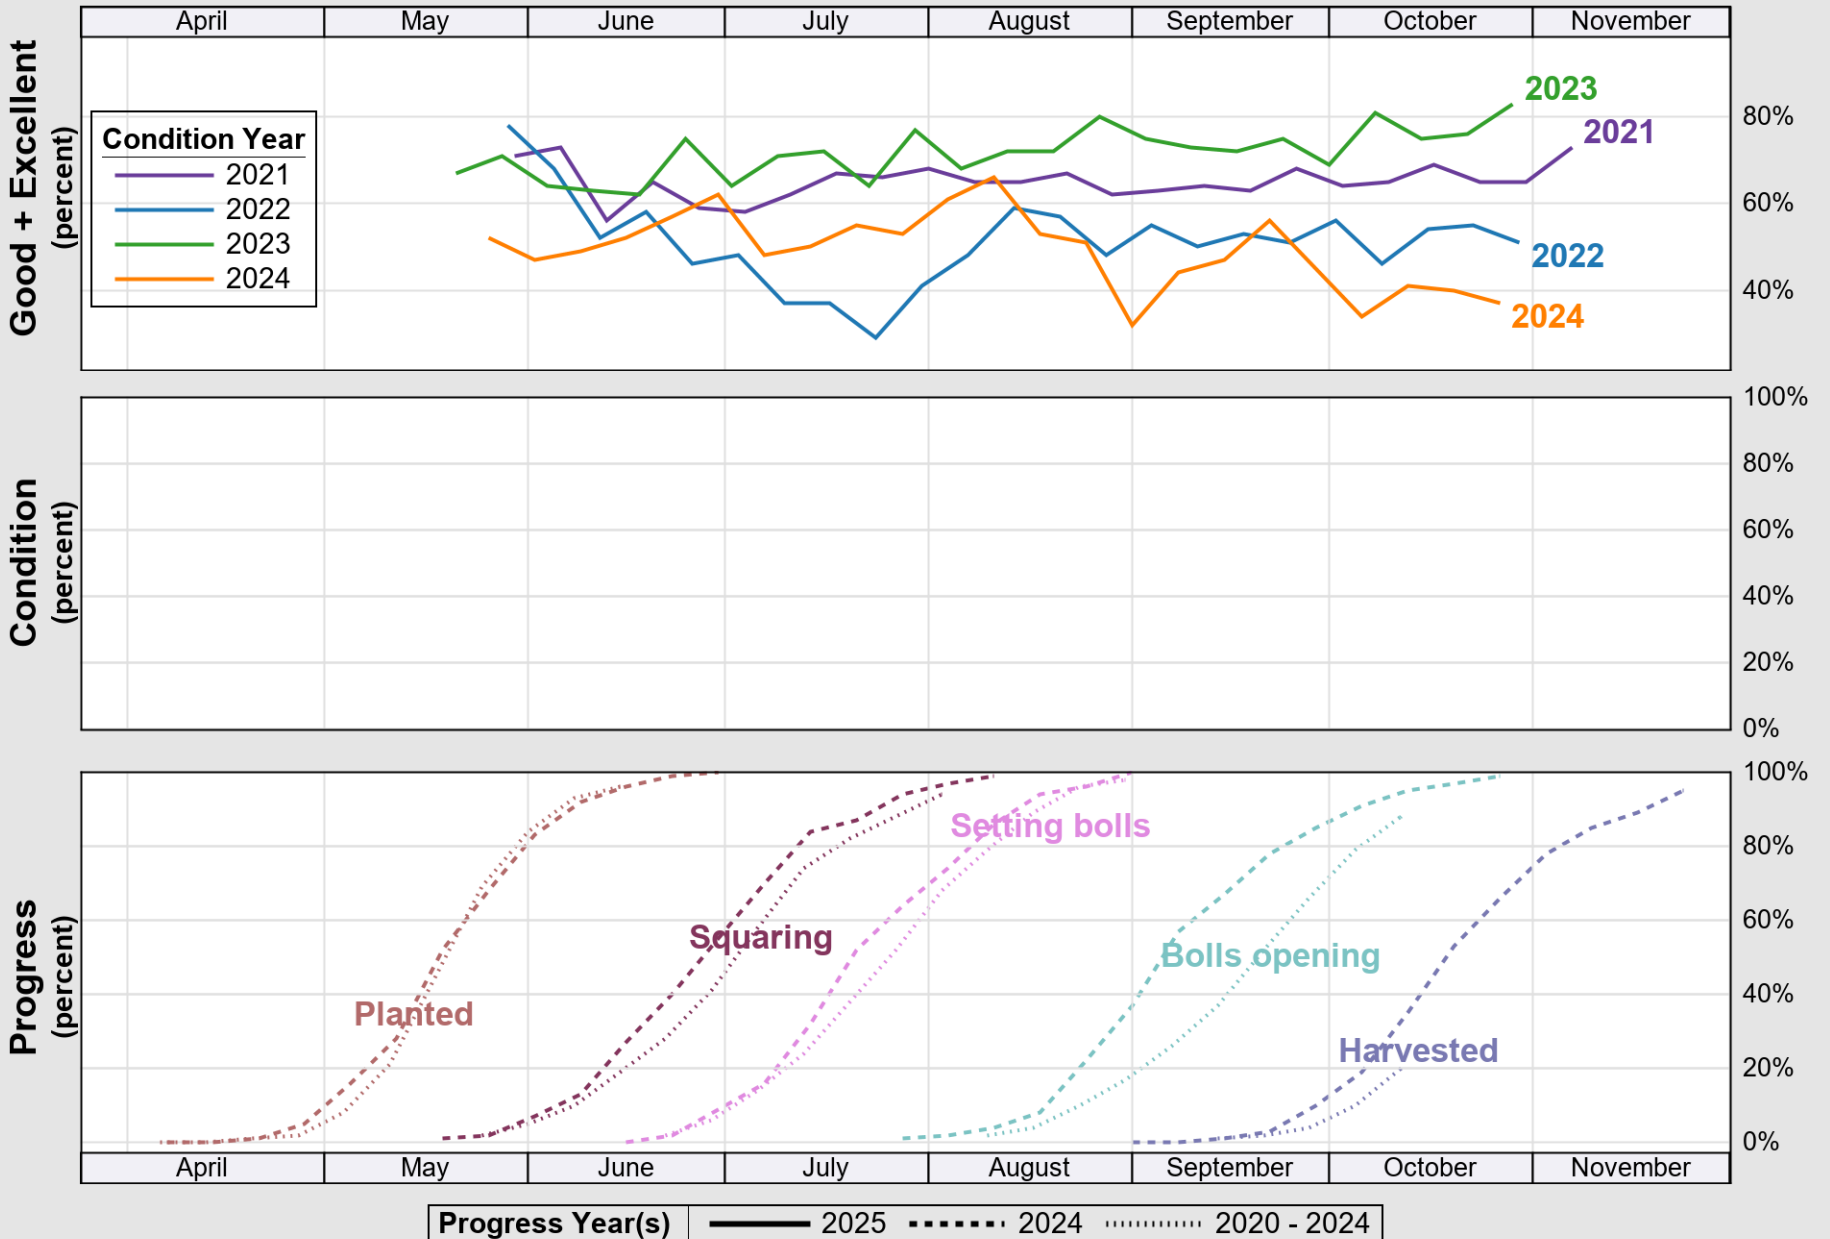

# Crop Progress and Condition: Corn in Tennessee , 2025

NASS

Source: National Agricultural Statistics Service (NASS), Crop Progress Report

USDA

### Crop Progress and Condition: Cotton in Tennessee , 2025

NASS

Source: National Agricultural Statistics Service (NASS), Crop Progress Report

USDA

# Crop Progress and Condition: Pasture and Range in Tennessee , 2025

NASS

Source: National Agricultural Statistics Service (NASS), Crop Progress Report

Source: National Agricultural Statistics Service (NASS), Crop Progress Report