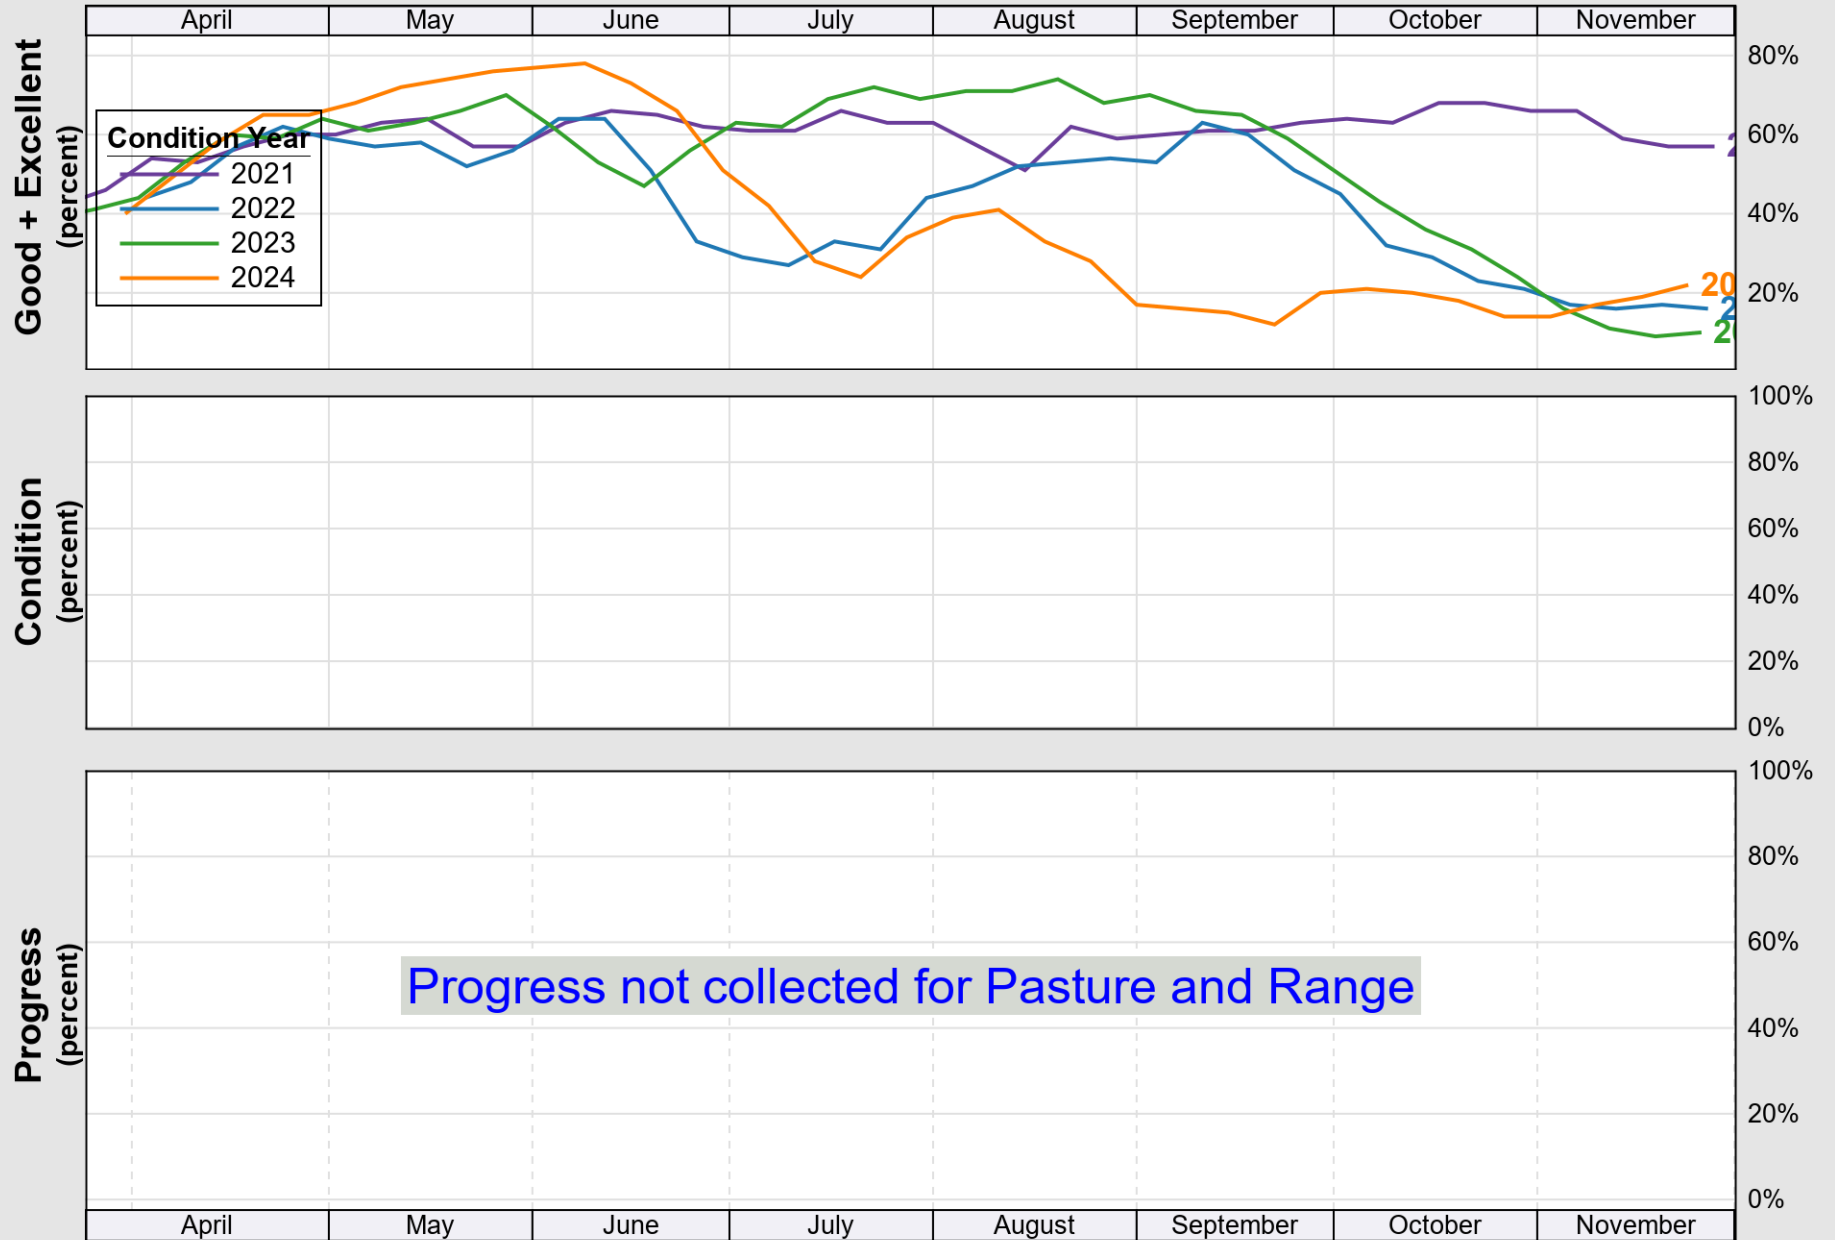

# Crop Progress and Condition: Corn in Tennessee , 2025

NASS

Source: National Agricultural Statistics Service (NASS), Crop Progress Report

USDA

### Crop Progress and Condition: Cotton in Tennessee , 2025

NASS

Source: National Agricultural Statistics Service (NASS), Crop Progress Report

USDA

# Crop Progress and Condition: Pasture and Range in Tennessee , 2025

NASS

Source: National Agricultural Statistics Service (NASS), Crop Progress Report

Source: National Agricultural Statistics Service (NASS), Crop Progress Report