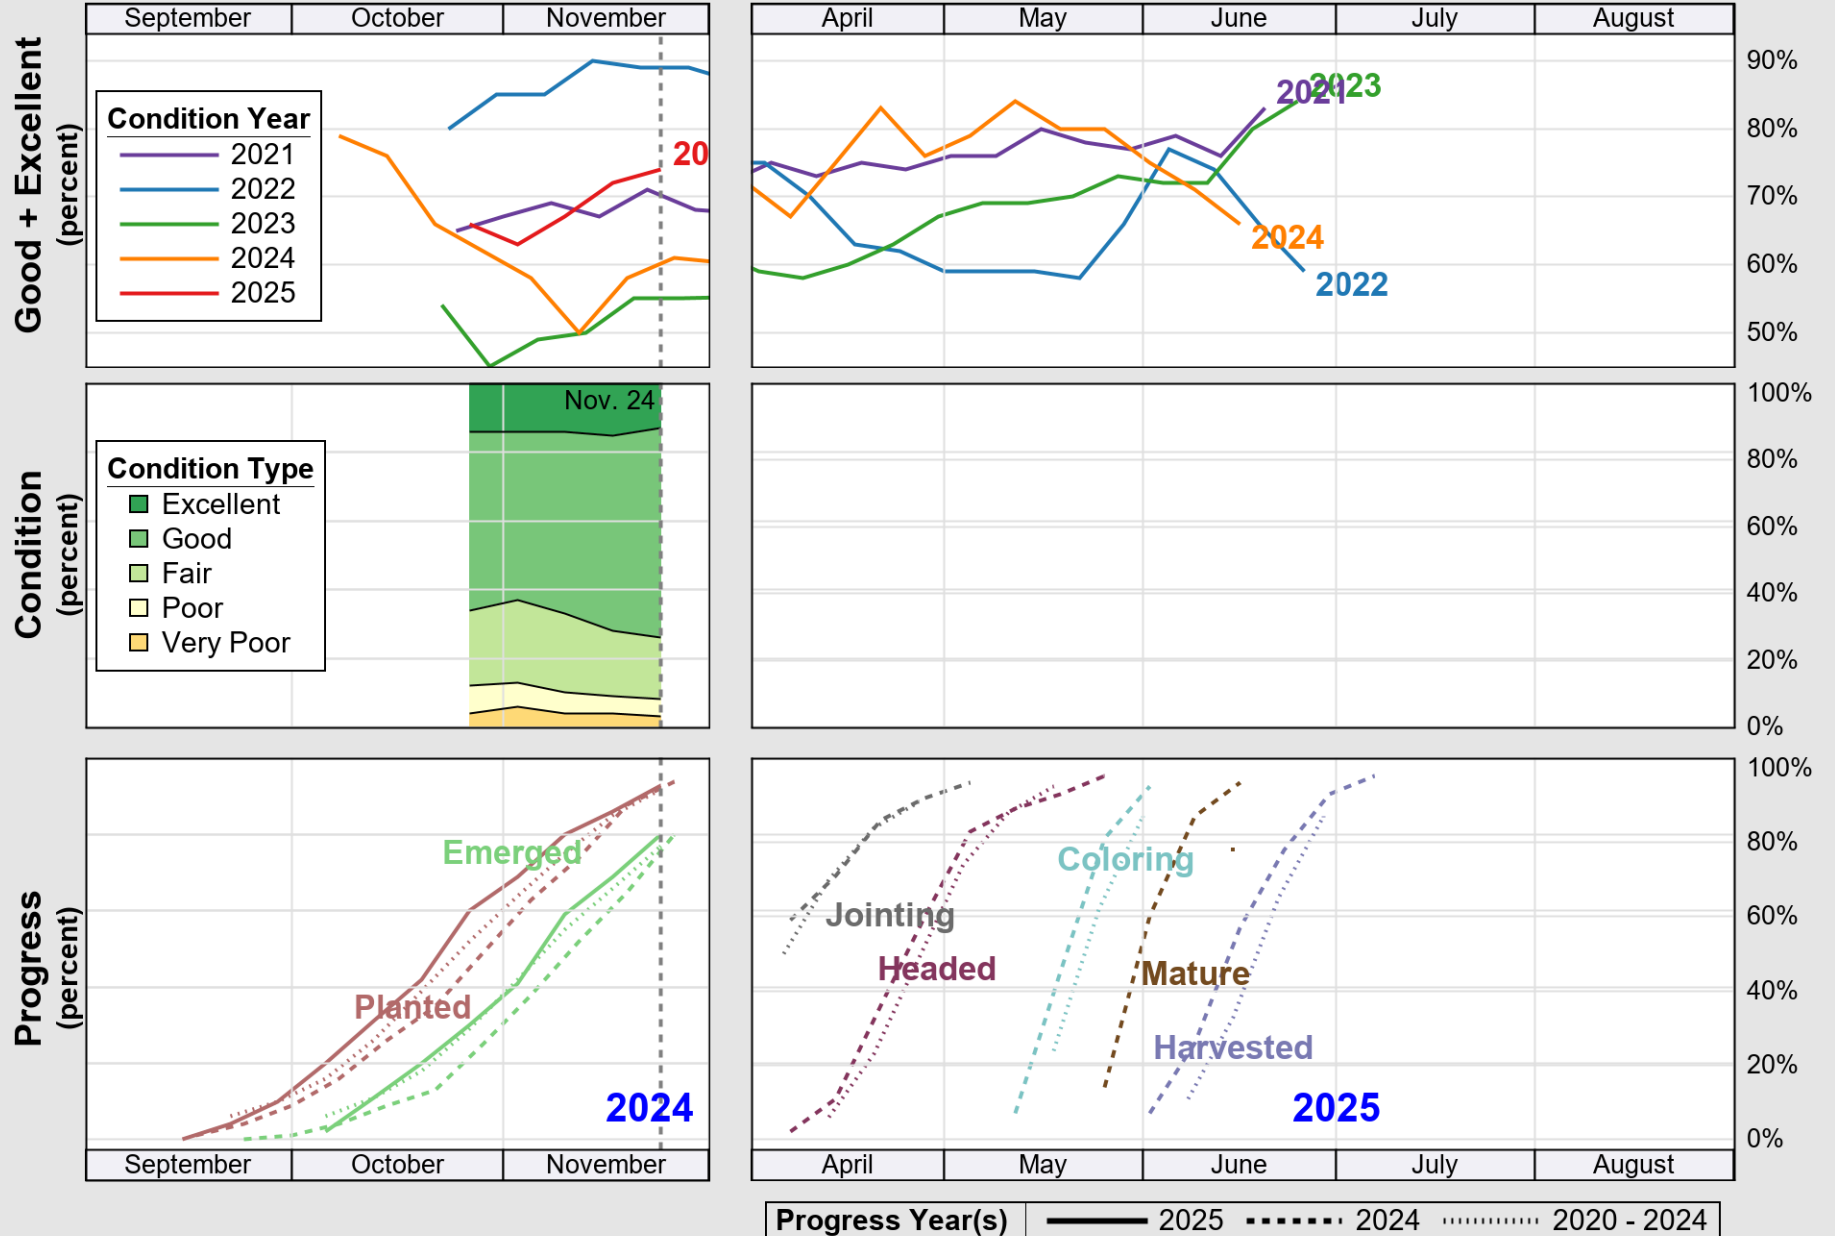

USDA

Crop Progress and Condition: Winter Wheat in Tennessee , 2025

NASS

Source: National Agricultural Statistics Service (NASS), Crop Progress Report