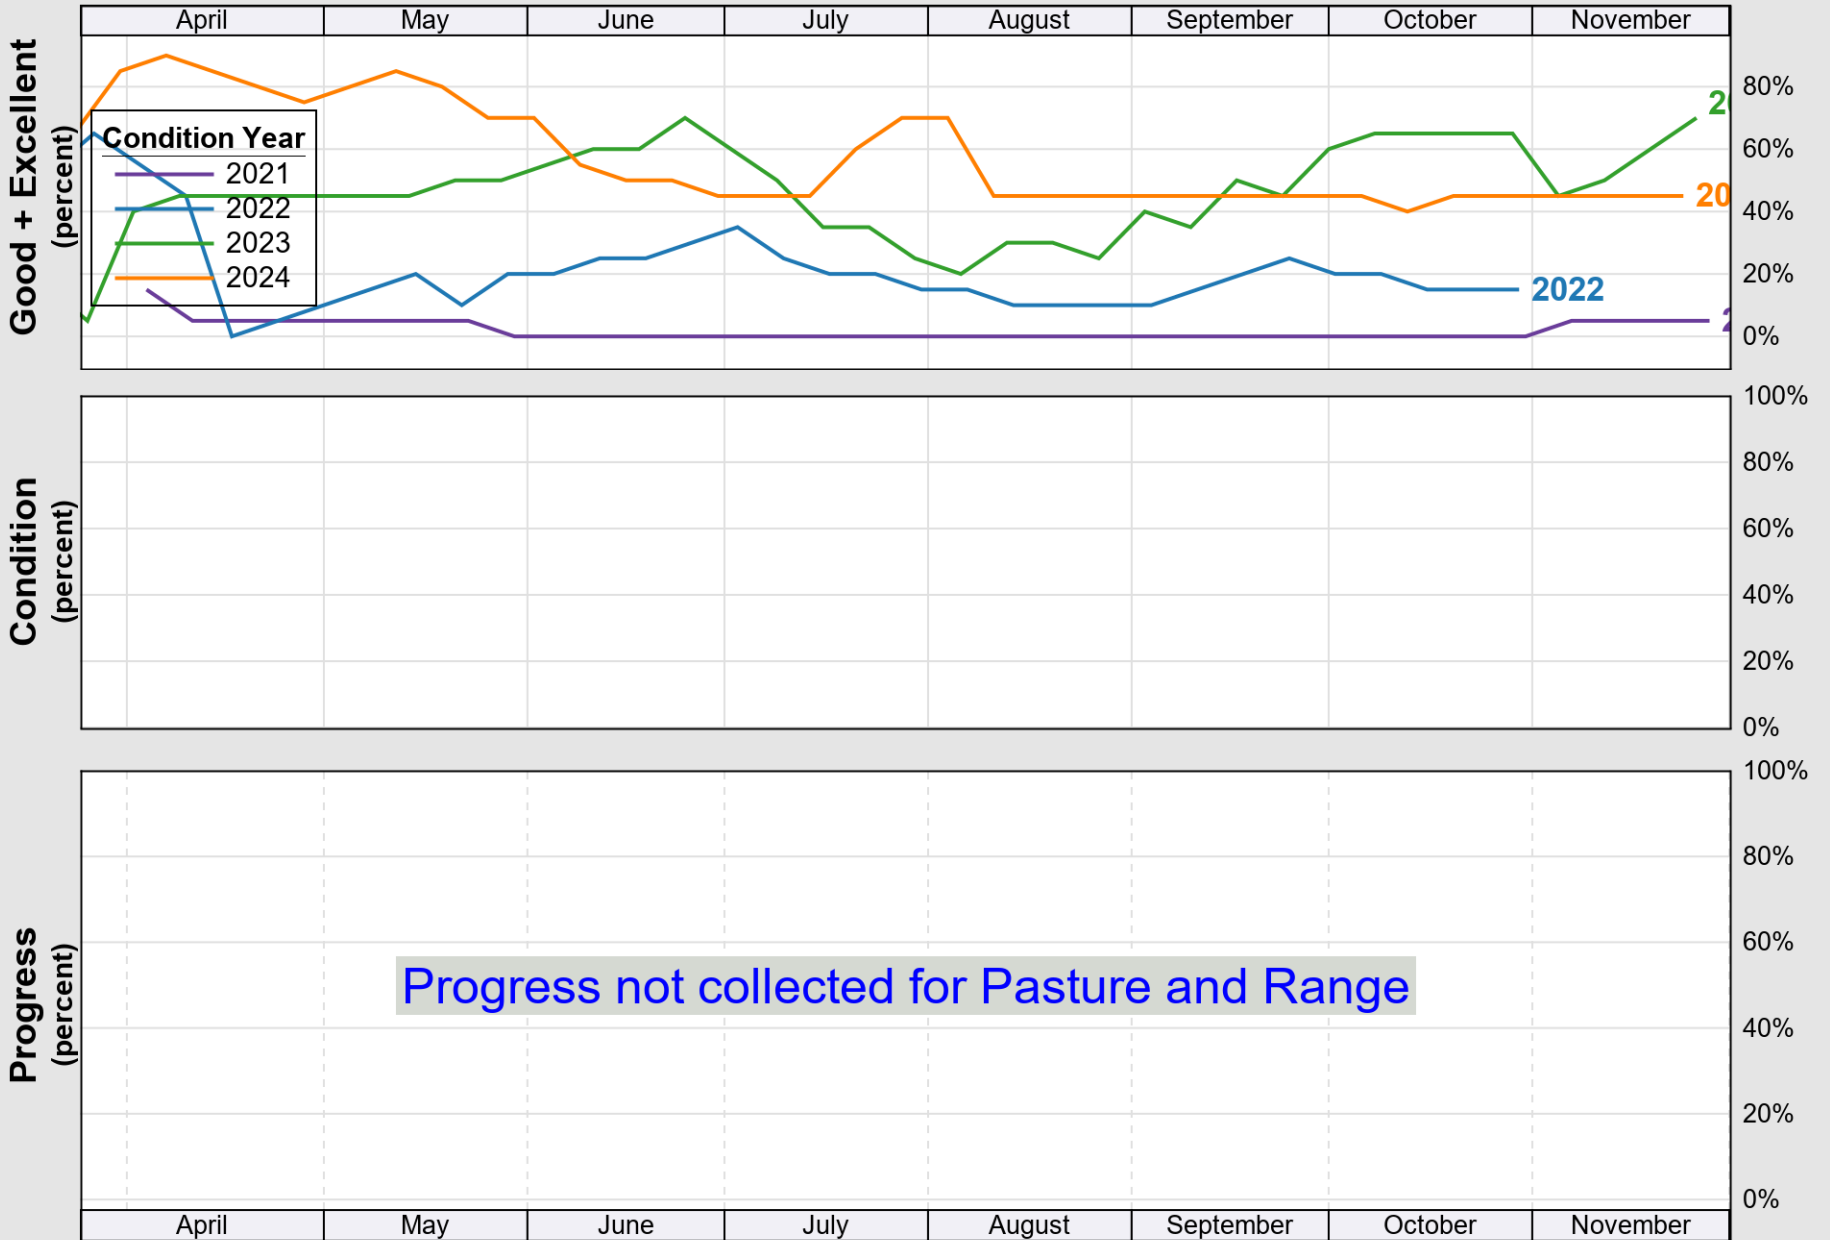

# Crop Progress and Condition: Pasture and Range in Nevada , 2025

NASS

Source: National Agricultural Statistics Service (NASS), Crop Progress Report