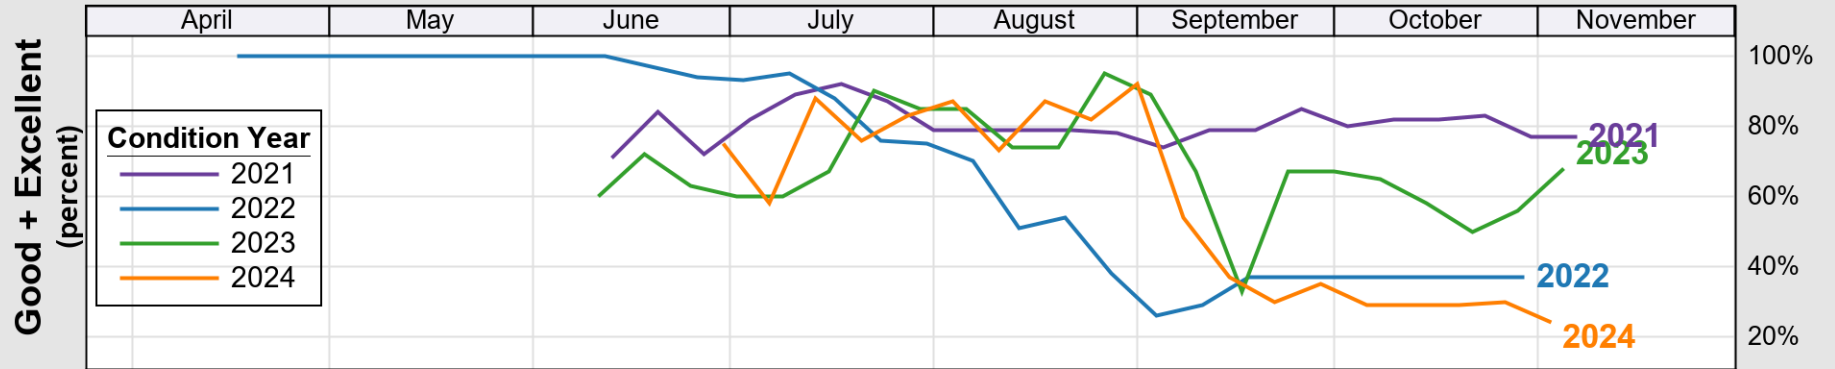

USDA

Crop Progress and Condition: Corn in New Jersey , 2025

NASS

Progress Year(s) ——— 2025 2024 2020 - 2024

Source: National Agricultural Statistics Service (NASS), Crop Progress Report

Source: National Agricultural Statistics Service (NASS), Crop Progress Report

USDA

Crop Progress and Condition: Soybeans in New Jersey , 2025

NASS

Progress Year(s) — 2025 2024 2020 - 2024

Source: National Agricultural Statistics Service (NASS), Crop Progress Report