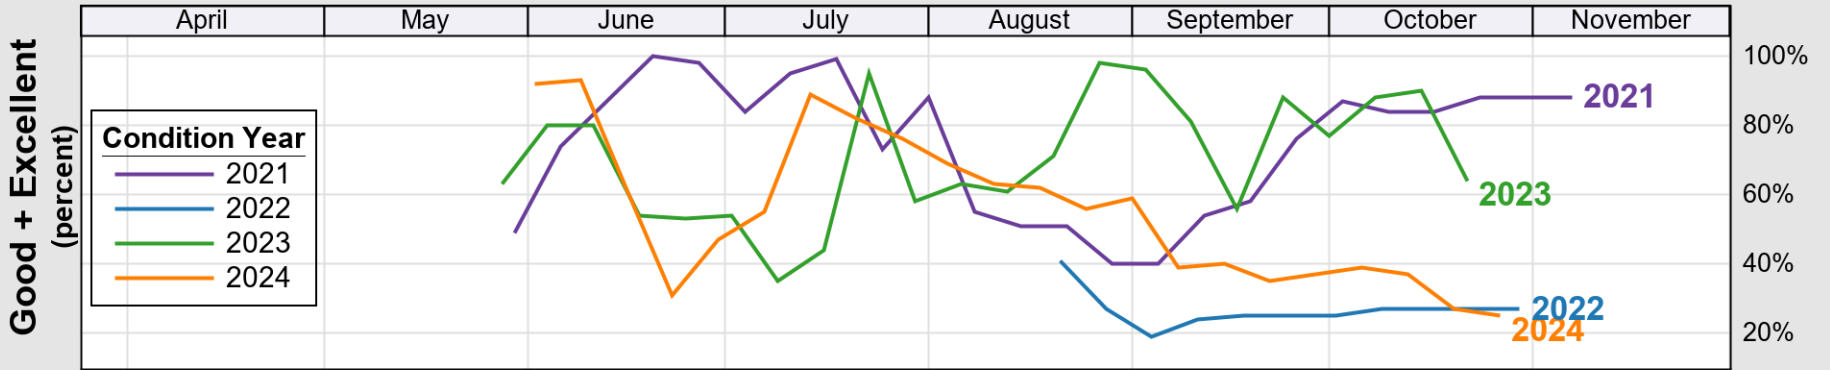

USDA

Crop Progress and Condition: Corn in New Jersey , 2025

NASS

Progress Year(s) ——— 2025 2024 2020 - 2024

Source: National Agricultural Statistics Service (NASS), Crop Progress Report

Source: National Agricultural Statistics Service (NASS), Crop Progress Report

USDA

Crop Progress and Condition: Soybeans in New Jersey , 2025

NASS

Progress Year(s) — 2025 2024 2020 - 2024

Source: National Agricultural Statistics Service (NASS), Crop Progress Report