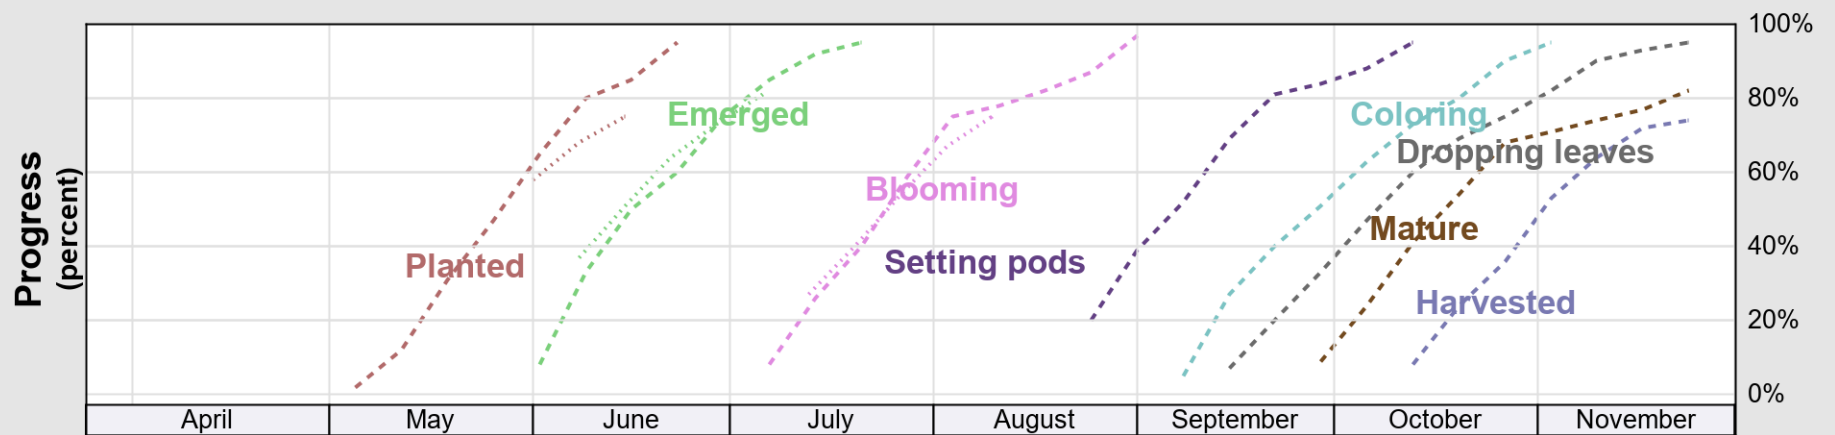

USDA

Crop Progress and Condition: Corn in New Jersey , 2025

NASS

Progress Year(s) ——— 2025 2024 2020 - 2024

Source: National Agricultural Statistics Service (NASS), Crop Progress Report

Source: National Agricultural Statistics Service (NASS), Crop Progress Report

USDA

Crop Progress and Condition: Soybeans in New Jersey , 2025

NASS

Progress Year(s) — 2025 2024 2020 - 2024

Source: National Agricultural Statistics Service (NASS), Crop Progress Report