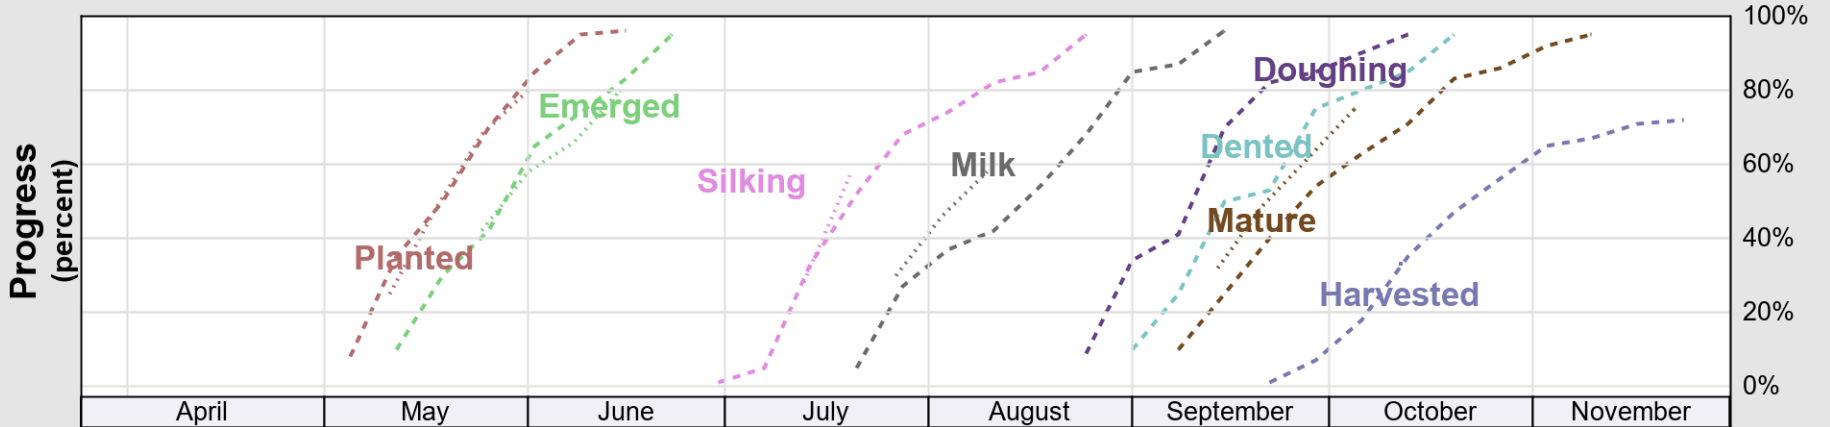

USDA

Crop Progress and Condition: Corn in New Jersey , 2025

NASS

Progress Year(s) ——— 2025 2024 2020 - 2024

Source: National Agricultural Statistics Service (NASS), Crop Progress Report

Source: National Agricultural Statistics Service (NASS), Crop Progress Report

USDA

Crop Progress and Condition: Soybeans in New Jersey , 2025

NASS

Progress Year(s) — 2025 2024 2020 - 2024

Source: National Agricultural Statistics Service (NASS), Crop Progress Report