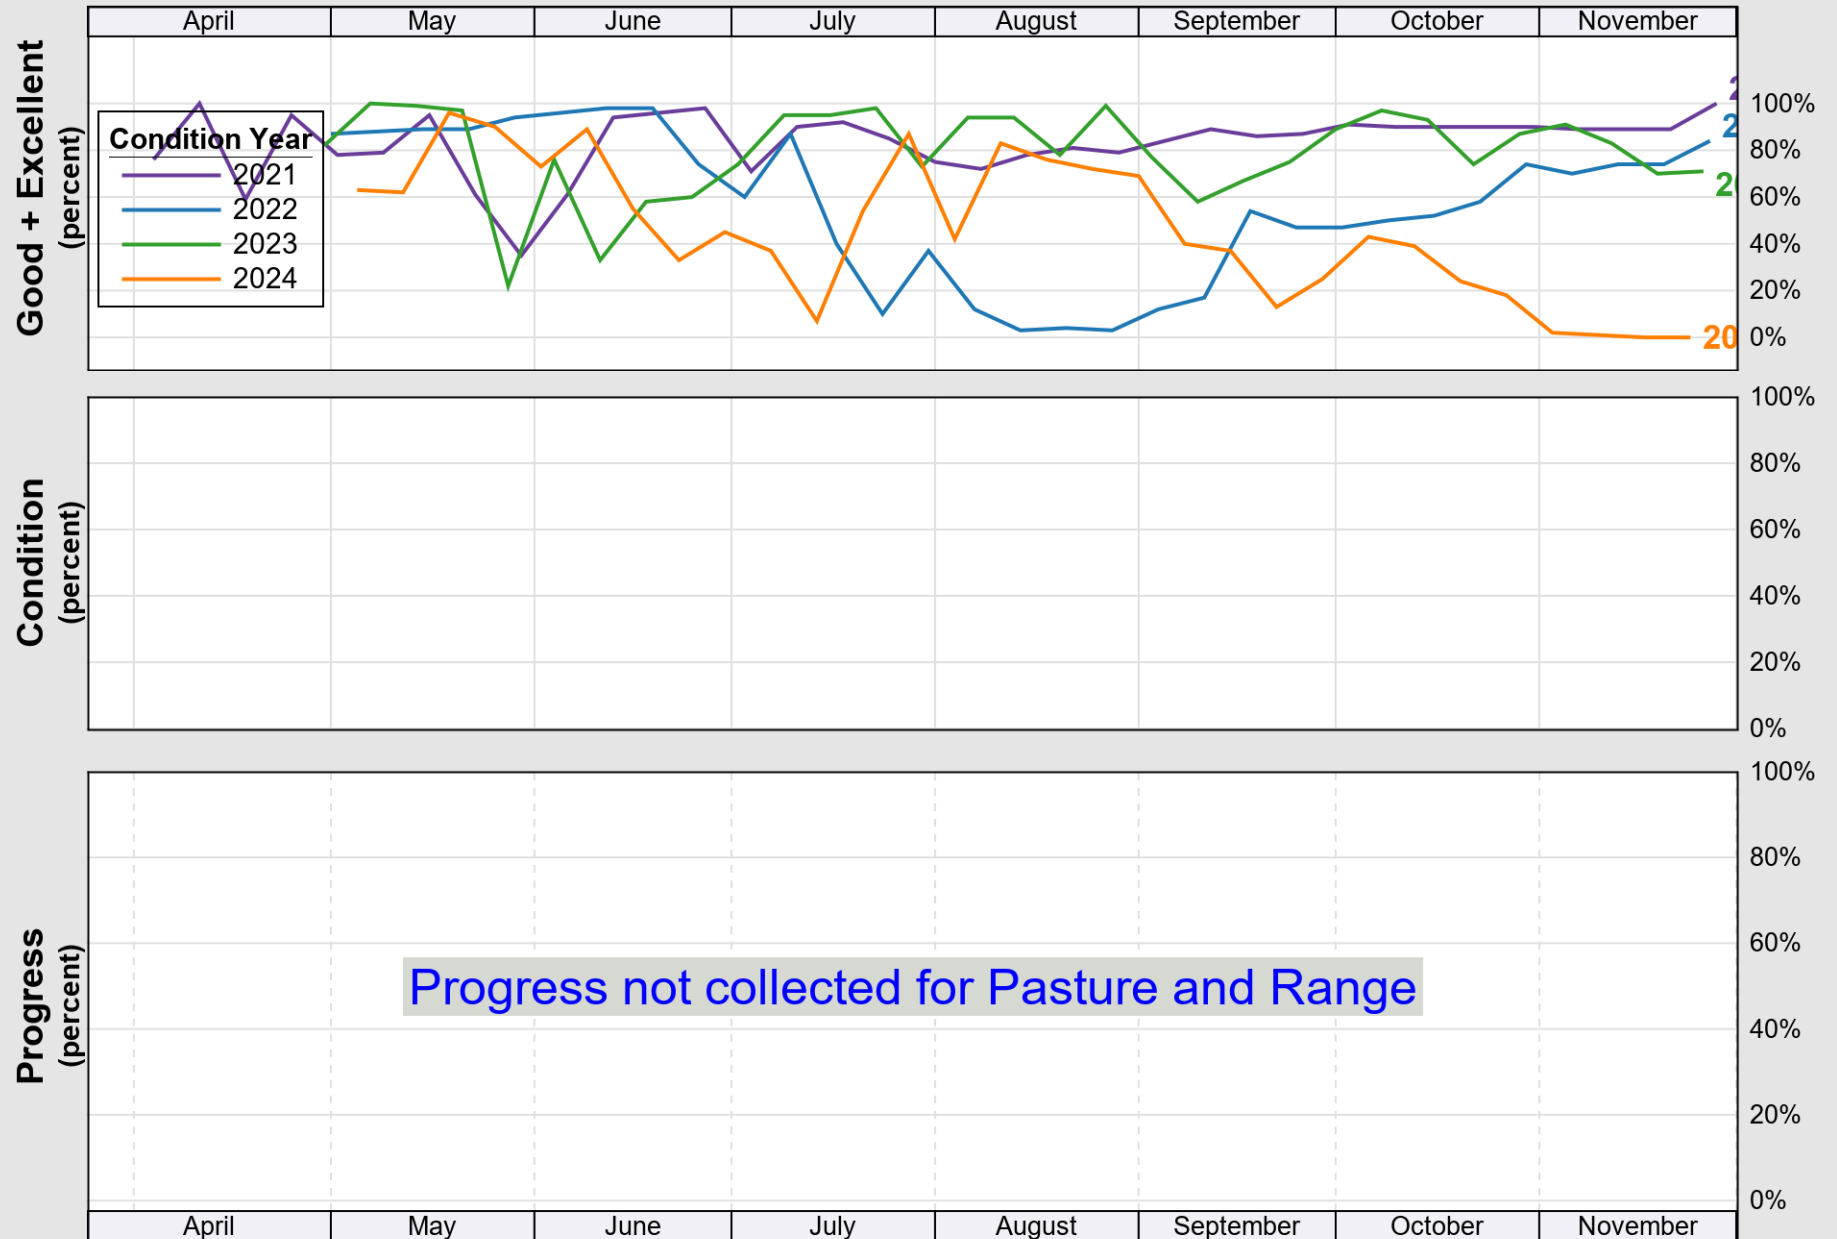

USDA

Crop Progress and Condition: Corn in New Jersey , 2025

NASS

Progress Year(s) ——— 2025 2024 2020 - 2024

Source: National Agricultural Statistics Service (NASS), Crop Progress Report

Source: National Agricultural Statistics Service (NASS), Crop Progress Report

USDA

Crop Progress and Condition: Soybeans in New Jersey , 2025

NASS

Progress Year(s) — 2025 2024 2020 - 2024

Source: National Agricultural Statistics Service (NASS), Crop Progress Report