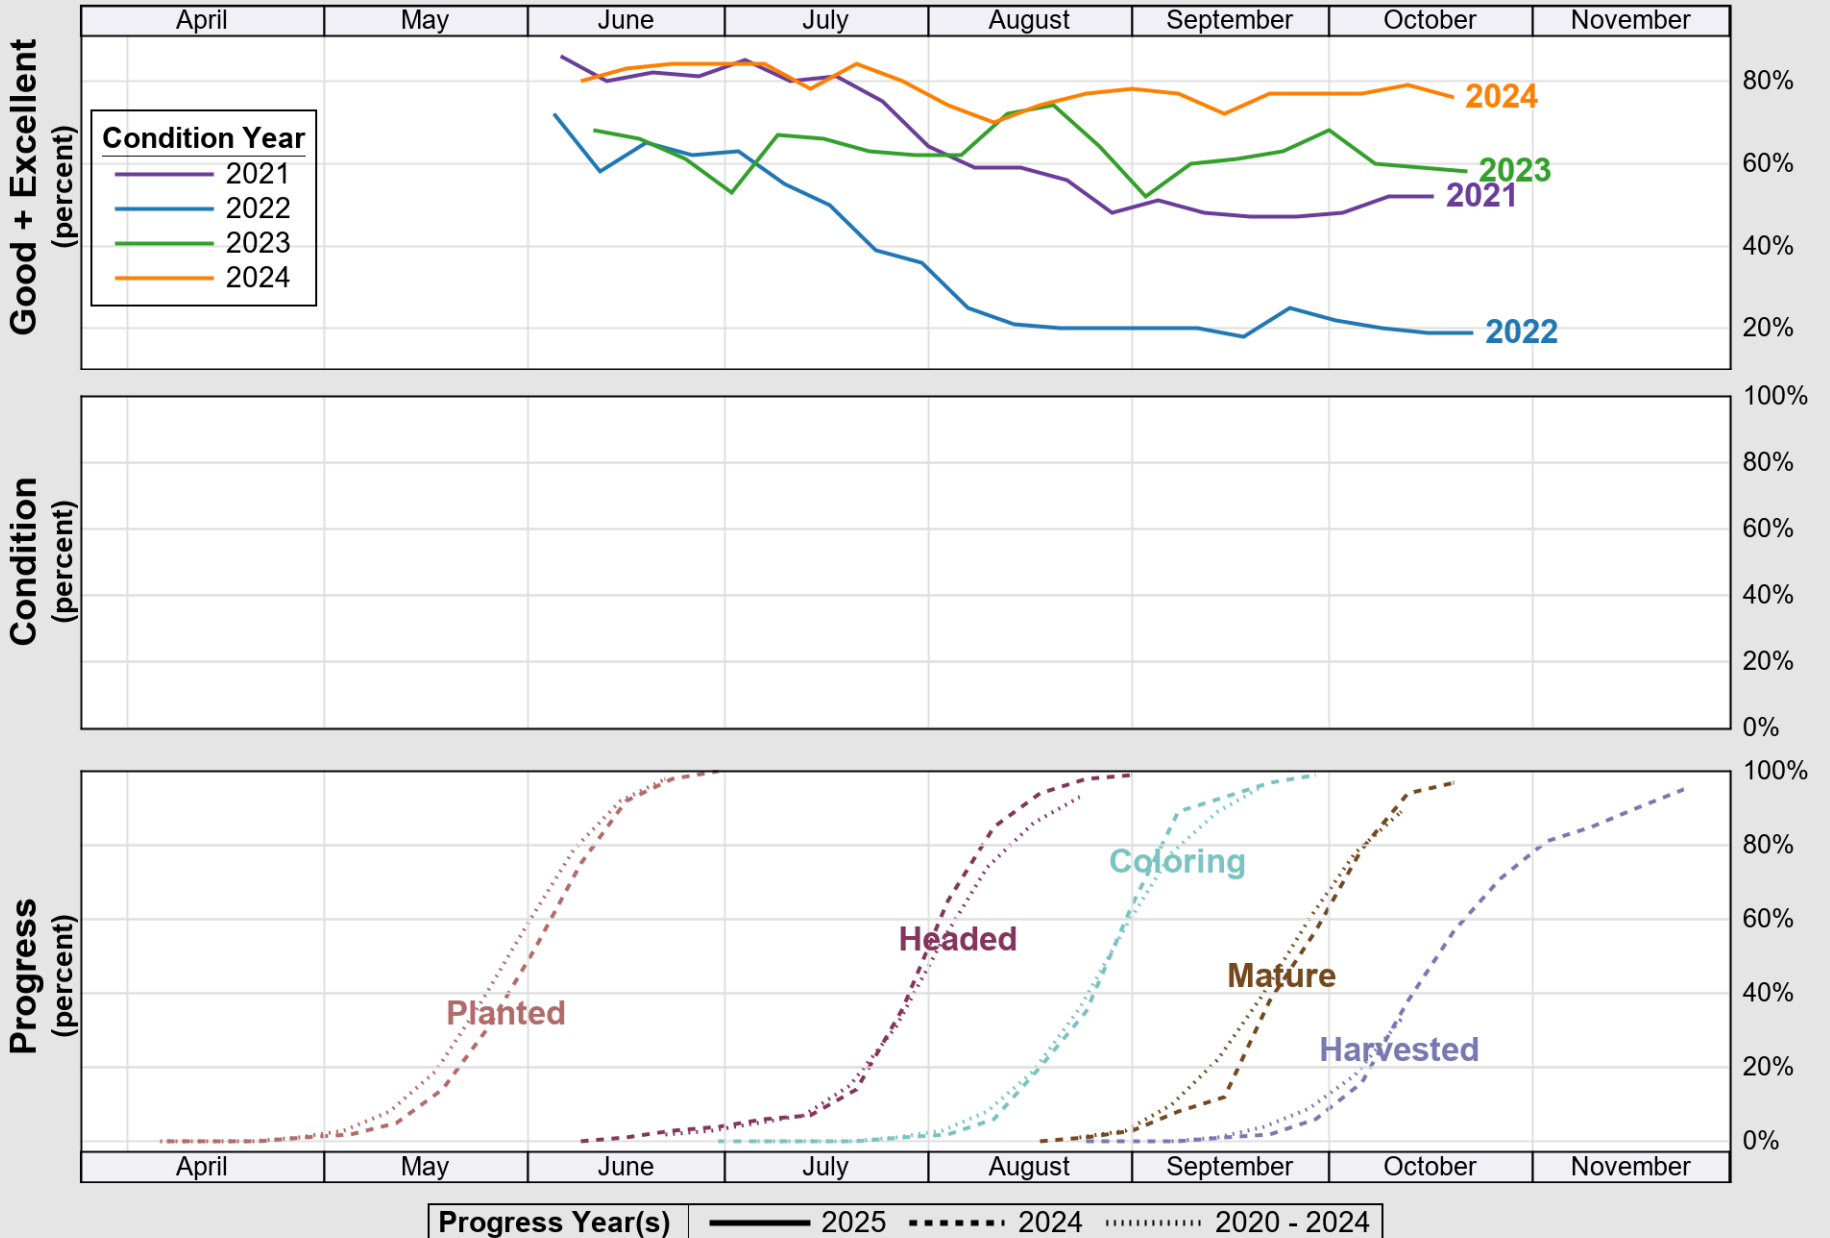

USDA

Crop Progress and Condition: Sorghum in Nebraska , 2025

NASS

Source: National Agricultural Statistics Service (NASS), Crop Progress Report