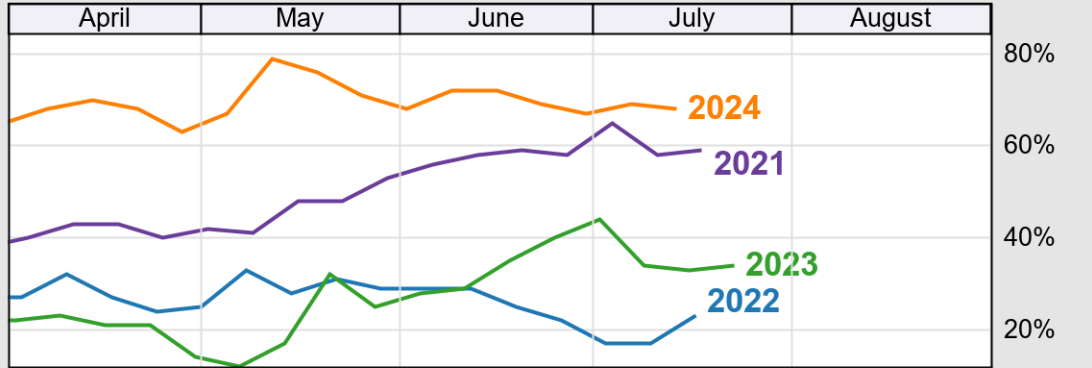

# Crop Progress and Condition: Soybeans in Nebraska , 2025

NASS

Source: National Agricultural Statistics Service (NASS), Crop Progress Report

USDA

# Crop Progress and Condition: Winter Wheat in Nebraska , 2025

NASS

**Progress Year(s)**    ——— 2025    ..... 2024    ..... 2020 - 2024

Source: National Agricultural Statistics Service (NASS), Crop Progress Report