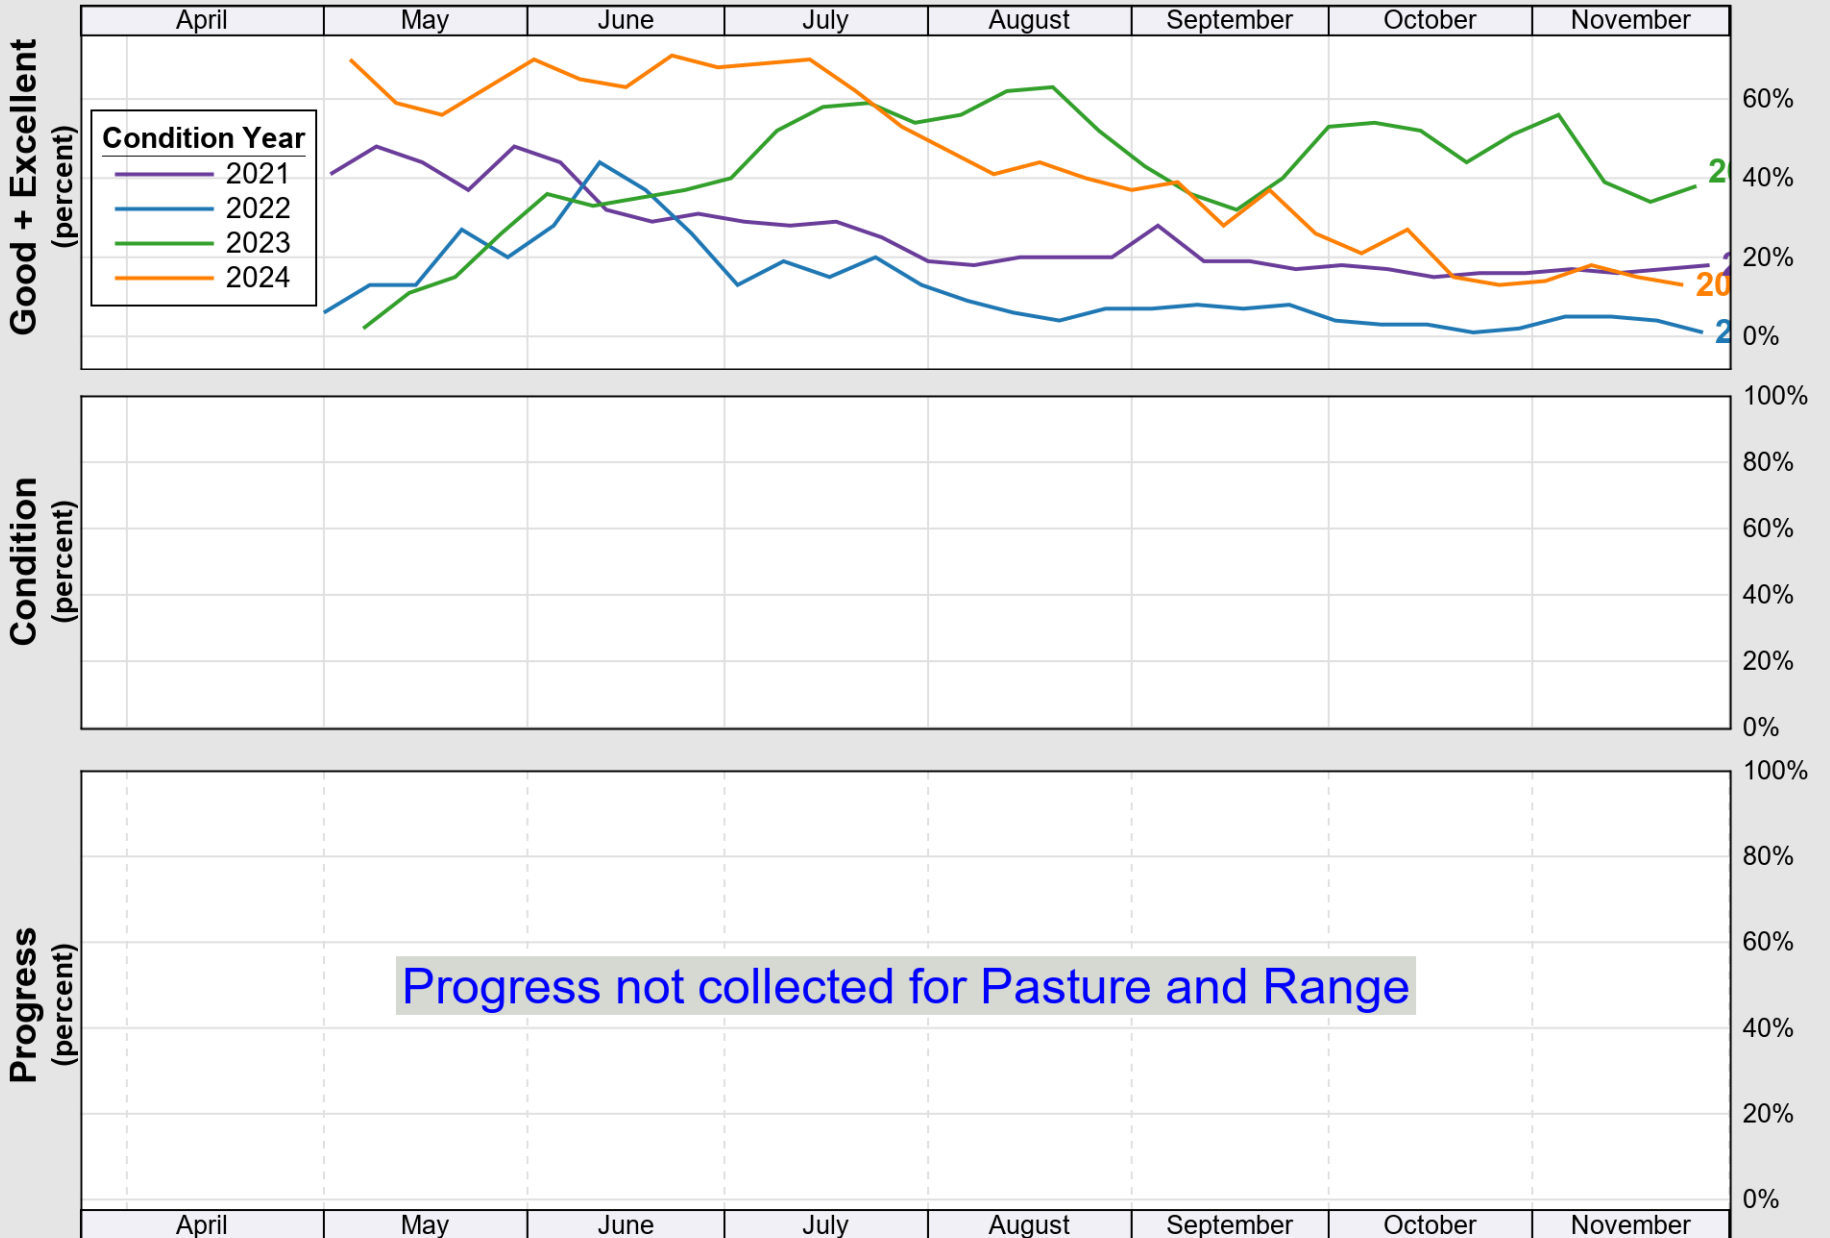

# Crop Progress and Condition: Corn in Nebraska , 2025

NASS

Source: National Agricultural Statistics Service (NASS), Crop Progress Report

USDA

### Crop Progress and Condition: Oats in Nebraska , 2025

NASS

Source: National Agricultural Statistics Service (NASS), Crop Progress Report

Source: National Agricultural Statistics Service (NASS), Crop Progress Report