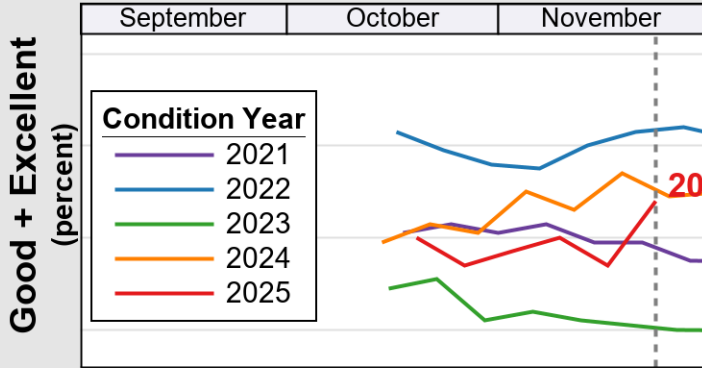

# Crop Progress and Condition: Soybeans in Nebraska , 2025

NASS

Source: National Agricultural Statistics Service (NASS), Crop Progress Report

USDA

# Crop Progress and Condition: Winter Wheat in Nebraska , 2025

NASS

**Progress Year(s)**    ——— 2025    ..... 2024    ..... 2020 - 2024

Source: National Agricultural Statistics Service (NASS), Crop Progress Report