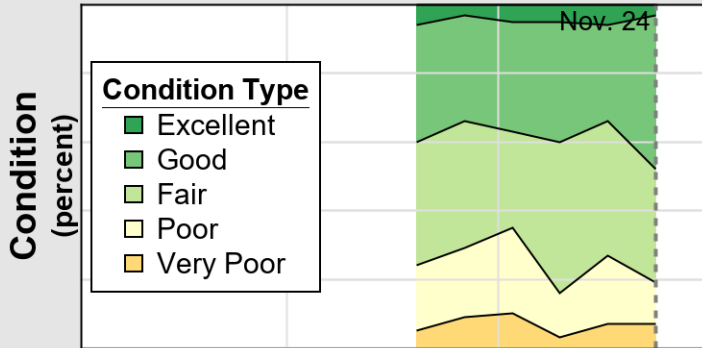

# Crop Progress and Condition: Soybeans in Nebraska , 2025

NASS

Source: National Agricultural Statistics Service (NASS), Crop Progress Report

USDA

# Crop Progress and Condition: Winter Wheat in Nebraska , 2025

NASS

**Progress Year(s)**    ——— 2025    ..... 2024    ..... 2020 - 2024

Source: National Agricultural Statistics Service (NASS), Crop Progress Report