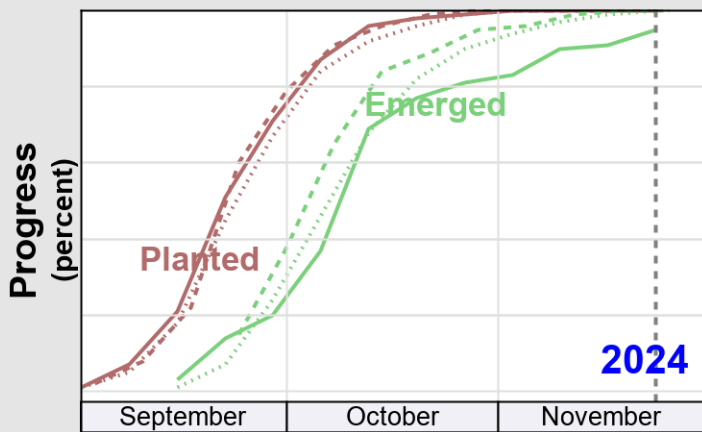

# Crop Progress and Condition: Sorghum in Nebraska , 2025

NASS

Source: National Agricultural Statistics Service (NASS), Crop Progress Report

USDA

# Crop Progress and Condition: Soybeans in Nebraska , 2025

NASS

Source: National Agricultural Statistics Service (NASS), Crop Progress Report

USDA

# Crop Progress and Condition: Winter Wheat in Nebraska , 2025

NASS

**Progress Year(s)**    ——— 2025    ..... 2024    ..... 2020 - 2024

Source: National Agricultural Statistics Service (NASS), Crop Progress Report