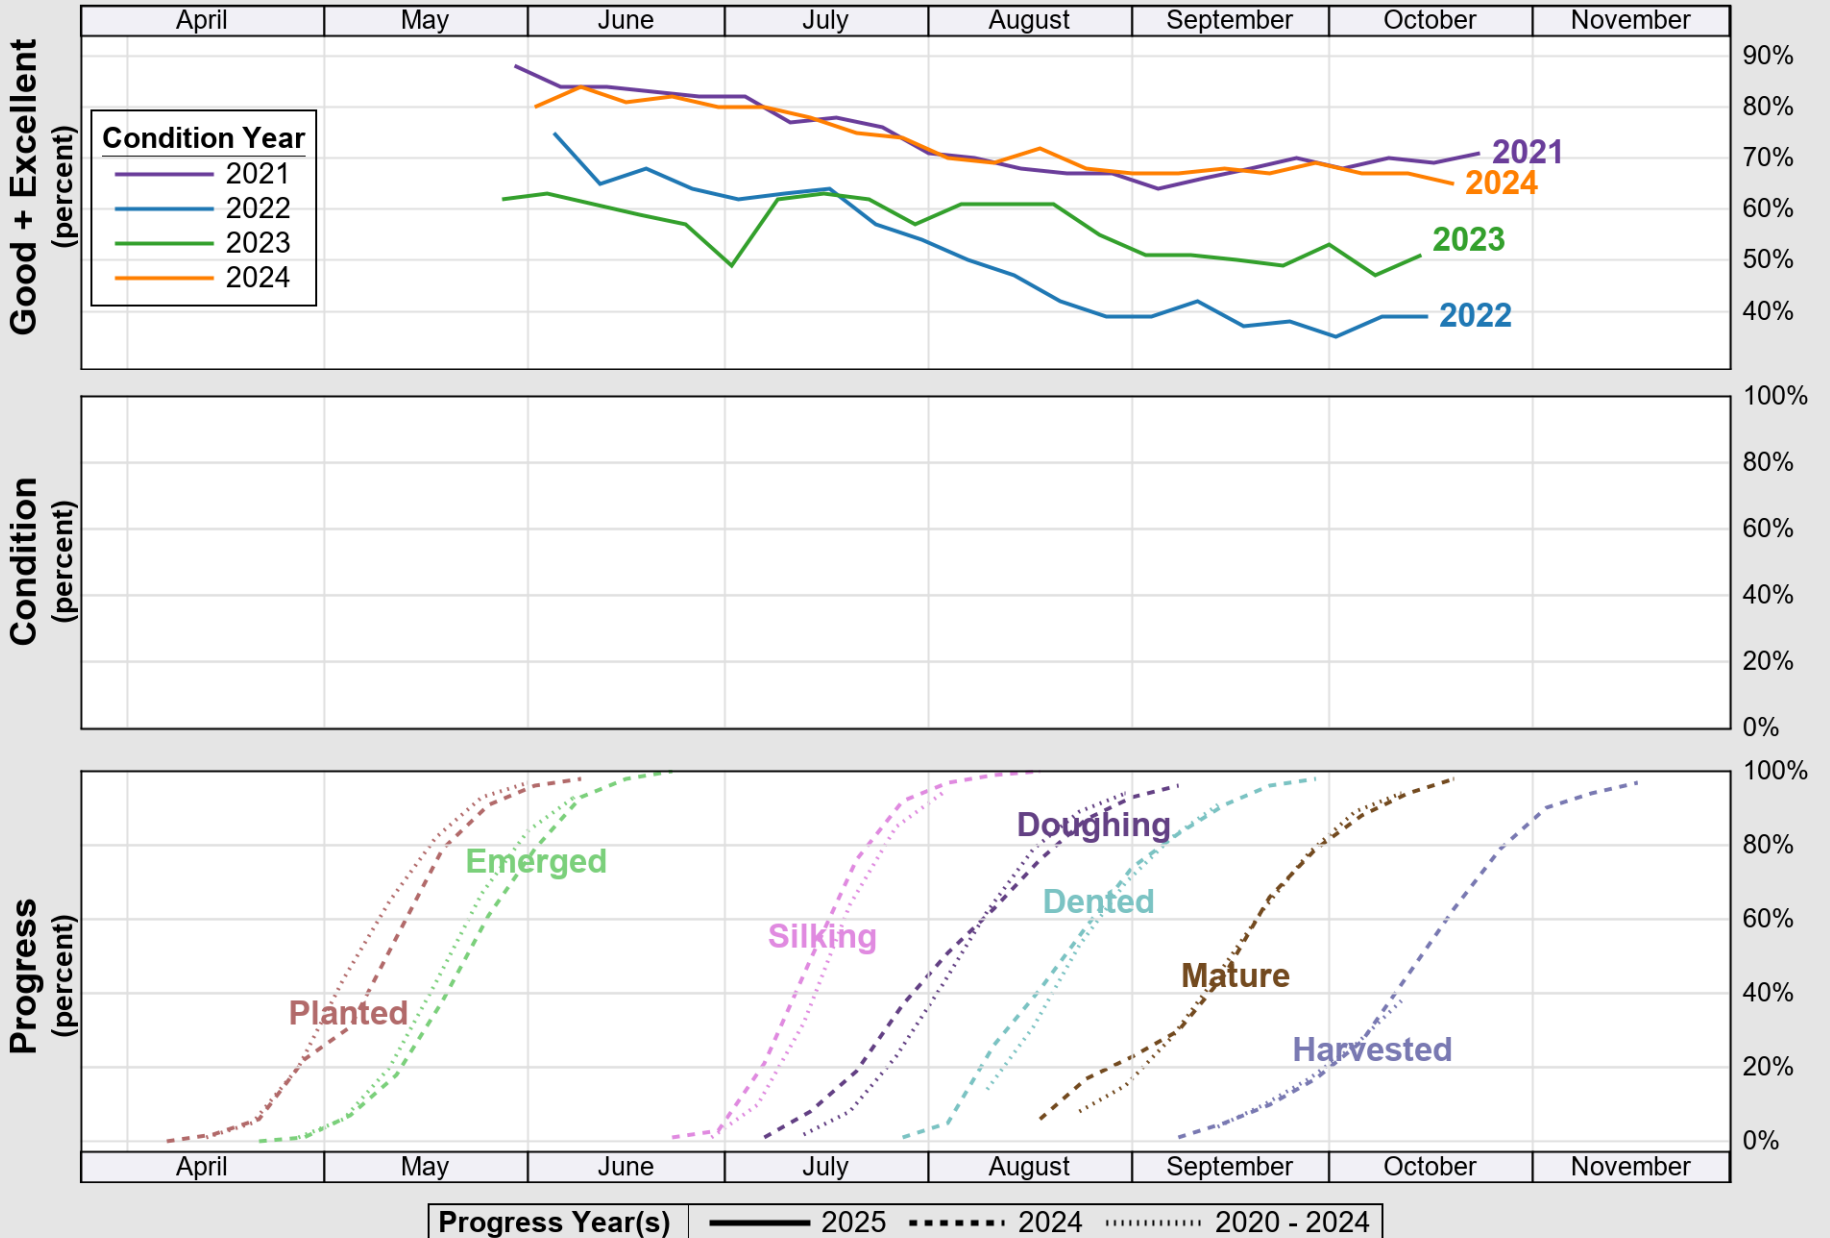

# Crop Progress and Condition: Corn in Nebraska , 2025

NASS

Source: National Agricultural Statistics Service (NASS), Crop Progress Report

USDA

### Crop Progress and Condition: Oats in Nebraska , 2025

NASS

Source: National Agricultural Statistics Service (NASS), Crop Progress Report

Source: National Agricultural Statistics Service (NASS), Crop Progress Report