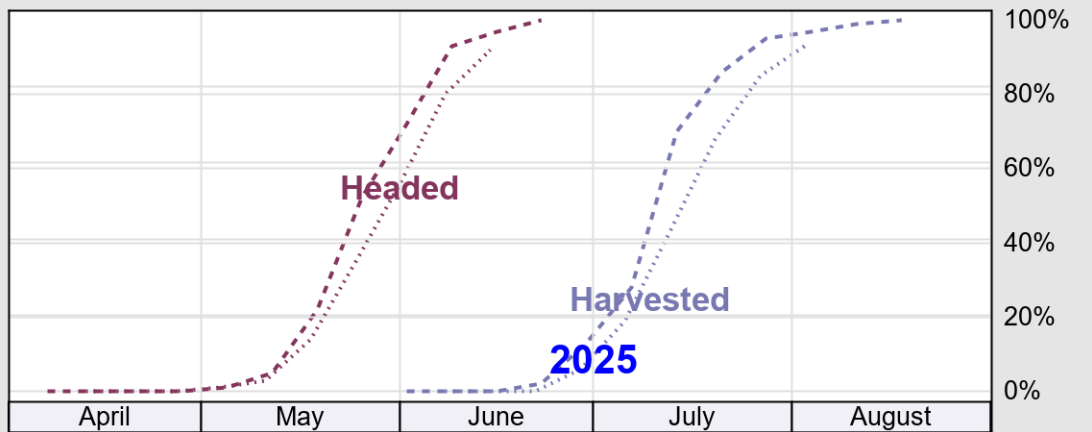

# Crop Progress and Condition: Soybeans in Nebraska , 2025

NASS

Source: National Agricultural Statistics Service (NASS), Crop Progress Report

USDA

# Crop Progress and Condition: Winter Wheat in Nebraska , 2025

NASS

**Progress Year(s)**    ——— 2025    ..... 2024    ..... 2020 - 2024

Source: National Agricultural Statistics Service (NASS), Crop Progress Report