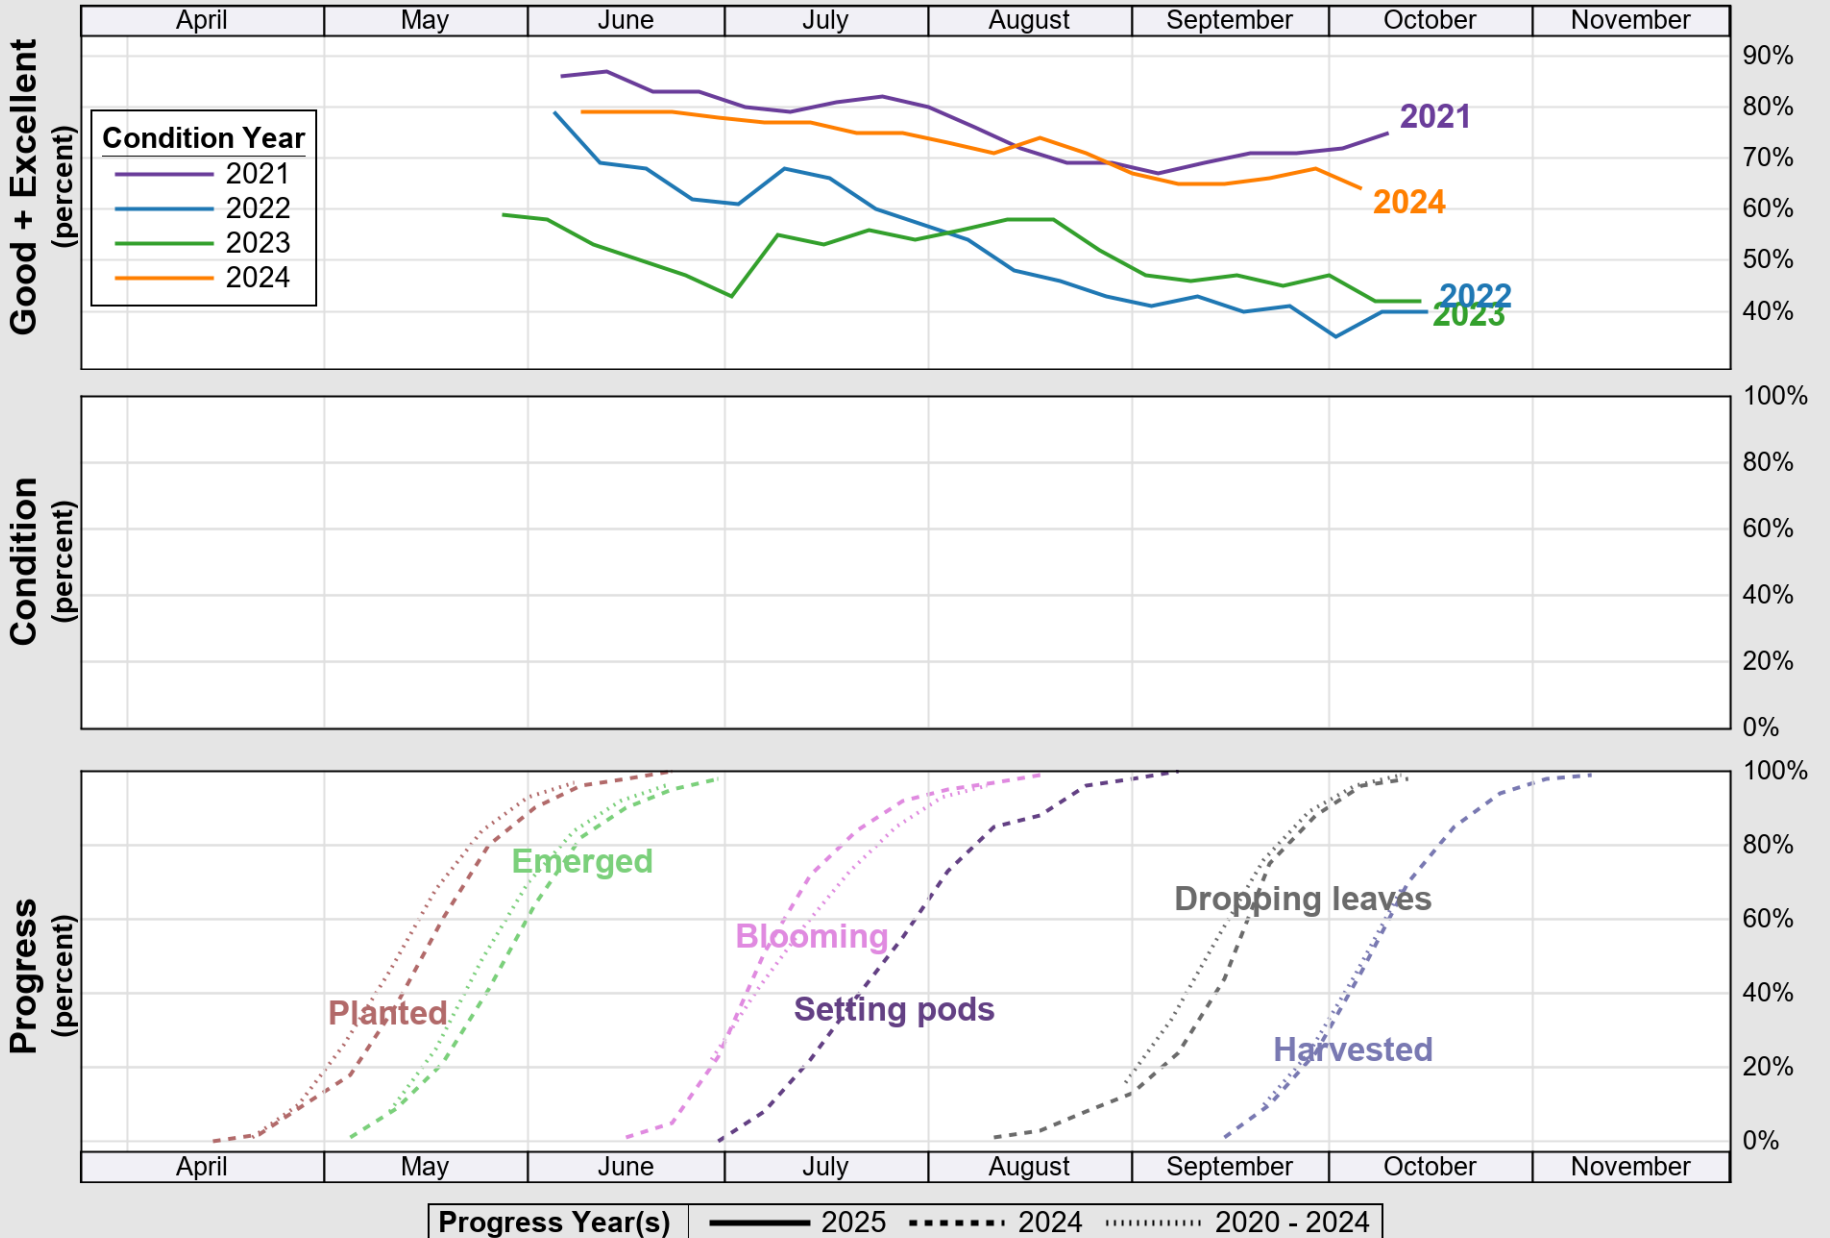

# Crop Progress and Condition: Sorghum in Nebraska , 2025

NASS

Source: National Agricultural Statistics Service (NASS), Crop Progress Report

USDA

# Crop Progress and Condition: Soybeans in Nebraska , 2025

NASS

Source: National Agricultural Statistics Service (NASS), Crop Progress Report

USDA

# Crop Progress and Condition: Winter Wheat in Nebraska , 2025

NASS

**Progress Year(s)**    ——— 2025    ..... 2024    ..... 2020 - 2024

Source: National Agricultural Statistics Service (NASS), Crop Progress Report