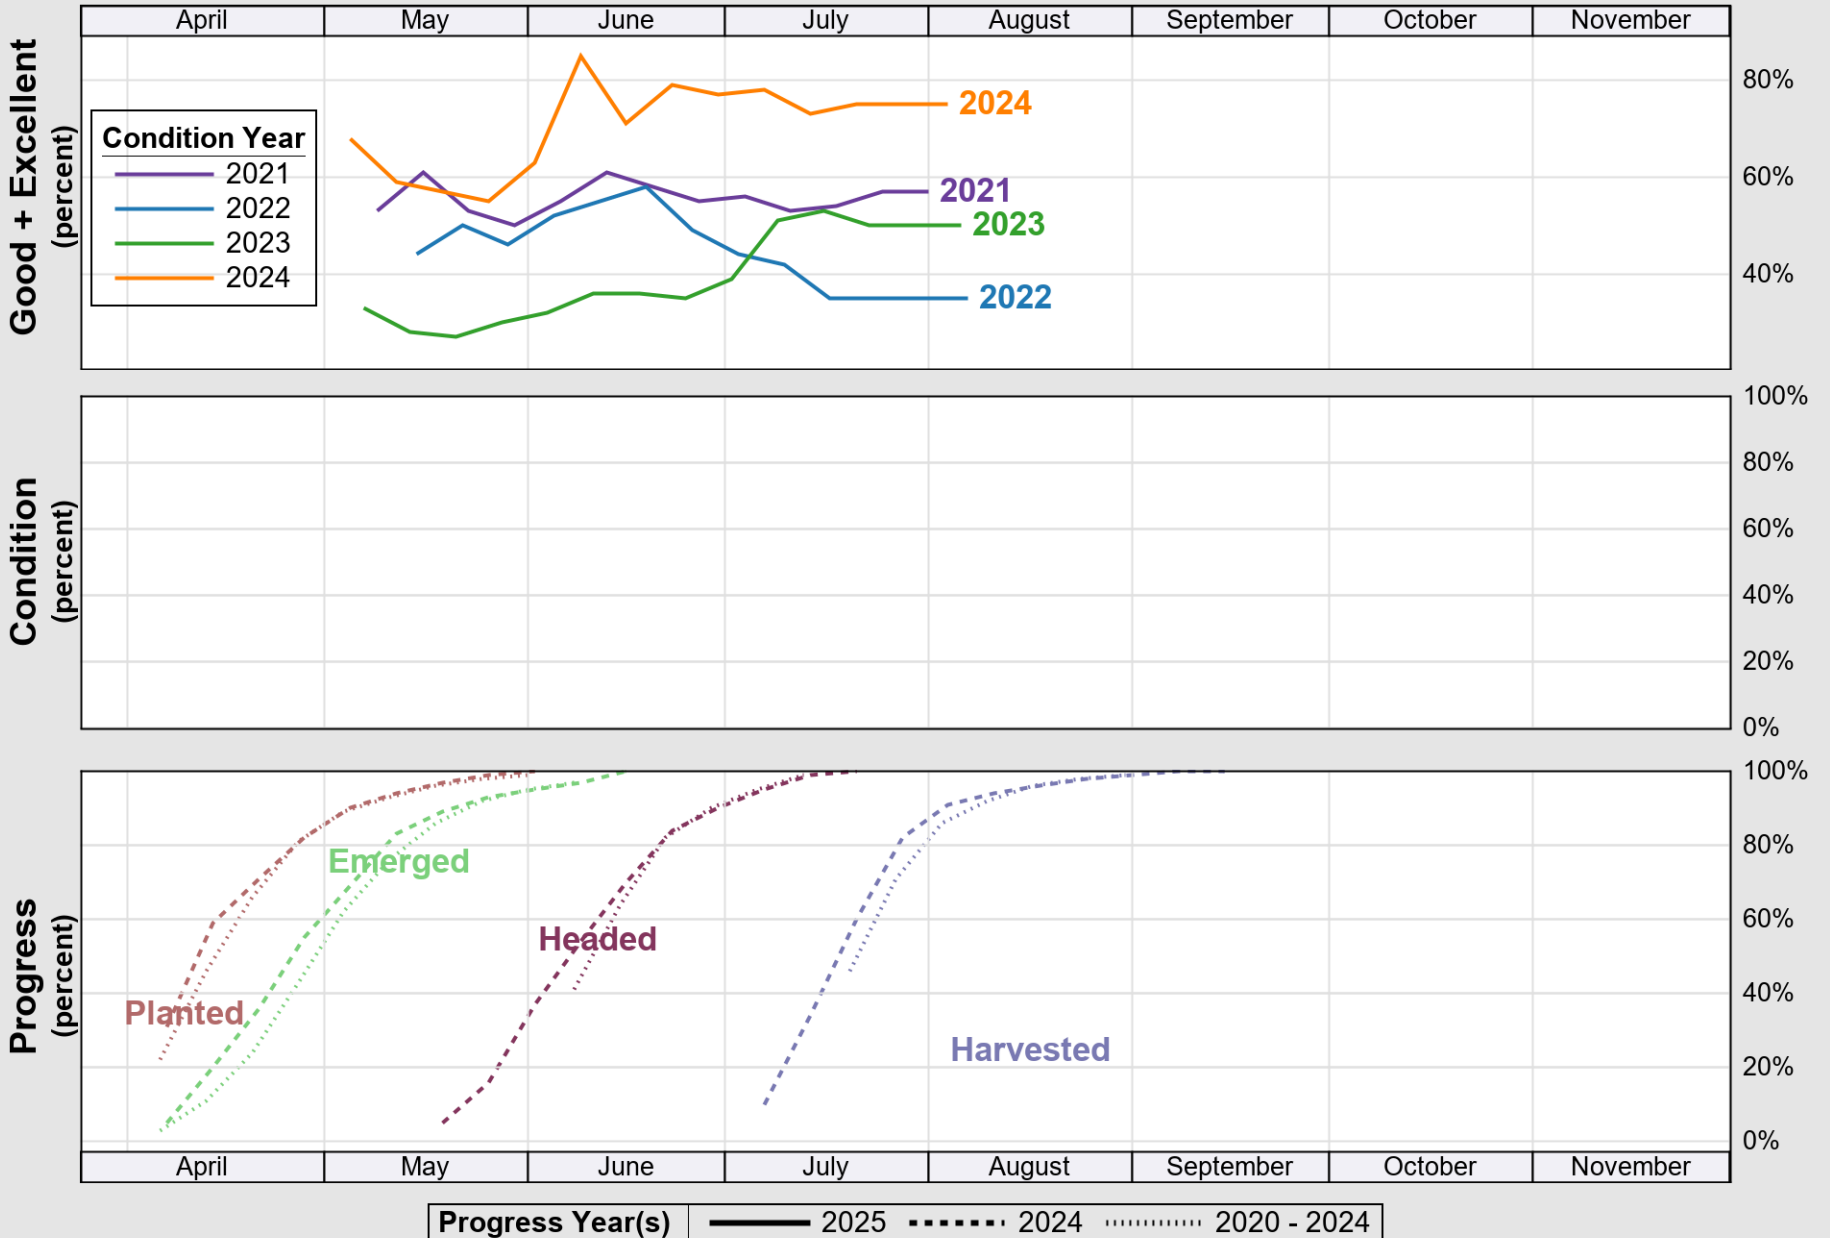

# Crop Progress and Condition: Corn in Nebraska , 2025

NASS

Source: National Agricultural Statistics Service (NASS), Crop Progress Report

USDA

### Crop Progress and Condition: Oats in Nebraska , 2025

NASS

Source: National Agricultural Statistics Service (NASS), Crop Progress Report

Source: National Agricultural Statistics Service (NASS), Crop Progress Report