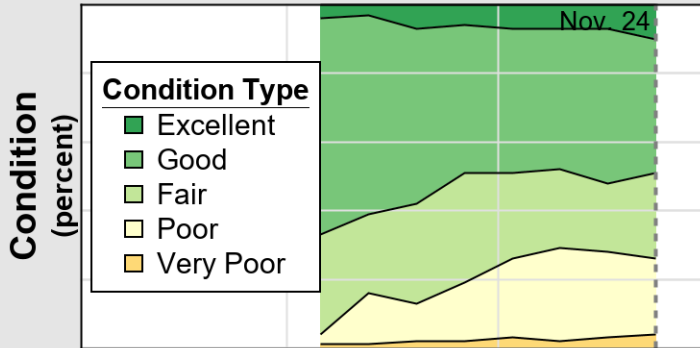

USDA

Crop Progress and Condition: Winter Wheat in North Dakota , 2025

NASS

Progress Year(s)   — 2025   2024   ..... 2020 - 2024

Source: National Agricultural Statistics Service (NASS), Crop Progress Report