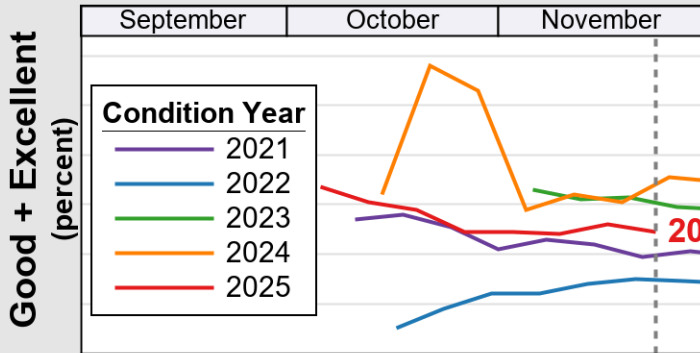

NASS

Source: National Agricultural Statistics Service (NASS), Crop Progress Report

USDA

Crop Progress and Condition: Sunflower in North Dakota , 2025

NASS

Source: National Agricultural Statistics Service (NASS), Crop Progress Report

USDA

Crop Progress and Condition: Winter Wheat in North Dakota , 2025

NASS

Progress Year(s) — 2025 2024 2020 - 2024

Source: National Agricultural Statistics Service (NASS), Crop Progress Report