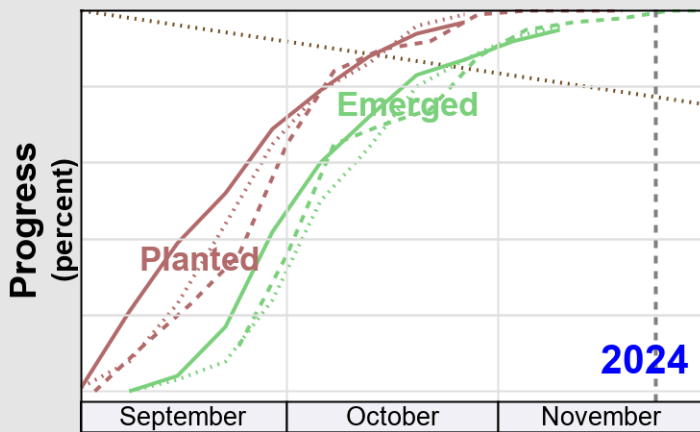

USDA

Crop Progress and Condition: Spring Wheat in North Dakota , 2025

NASS

Source: National Agricultural Statistics Service (NASS), Crop Progress Report

USDA

Crop Progress and Condition: Sugar Beets in North Dakota , 2025

NASS

Source: National Agricultural Statistics Service (NASS), Crop Progress Report

USDA

Crop Progress and Condition: Sunflower in North Dakota , 2025

NASS

Source: National Agricultural Statistics Service (NASS), Crop Progress Report

USDA

Crop Progress and Condition: Winter Wheat in North Dakota , 2025

NASS

Progress Year(s) — 2025 2024 2020 - 2024

Source: National Agricultural Statistics Service (NASS), Crop Progress Report