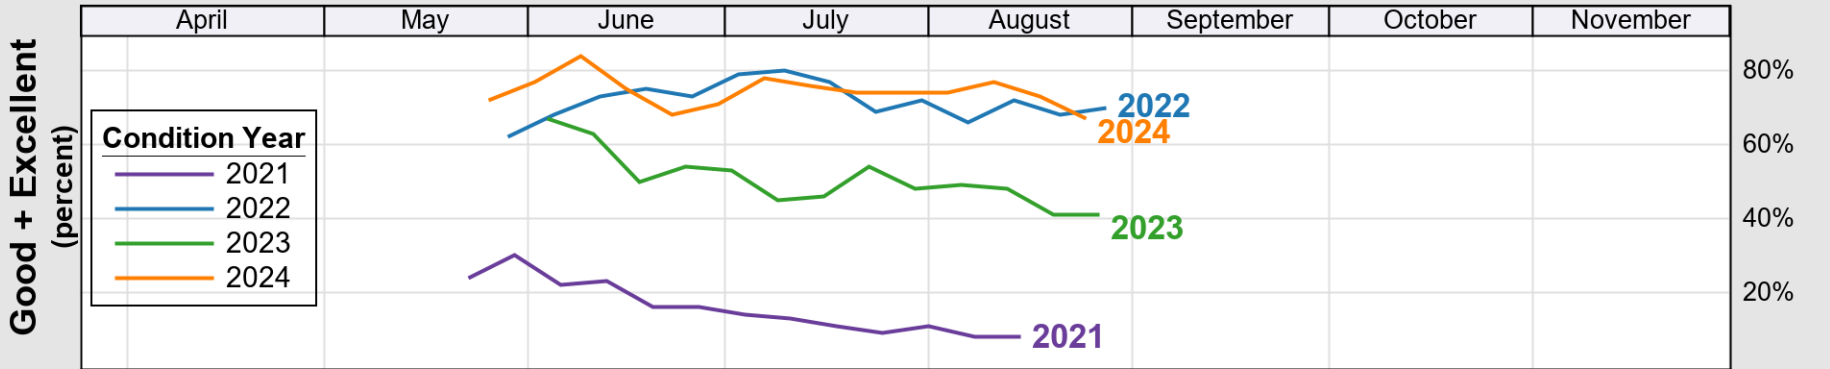

USDA

Crop Progress and Condition: Barley in North Dakota , 2025

NASS

Progress Year(s) — 2025 2024 - - - - - 2020 - 2024

Source: National Agricultural Statistics Service (NASS), Crop Progress Report

USDA

Crop Progress and Condition: Corn in North Dakota , 2025