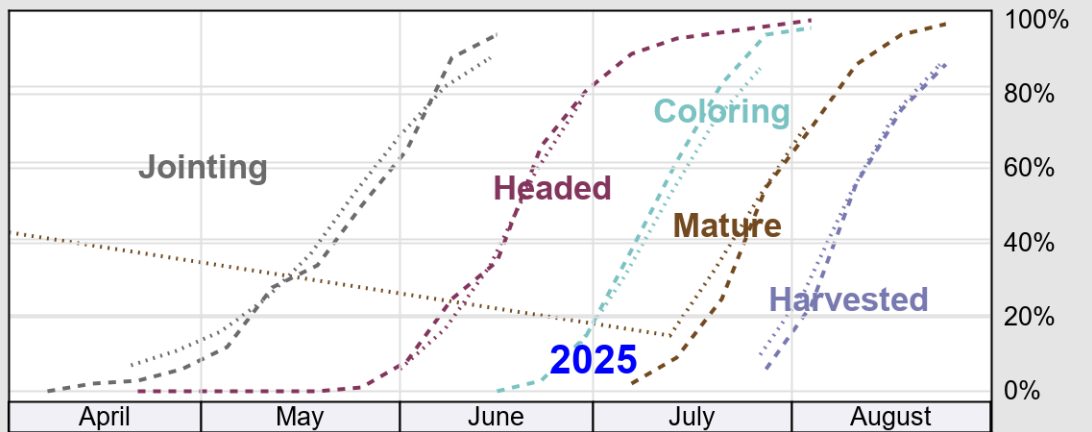

USDA

Crop Progress and Condition: Spring Wheat in North Dakota , 2025

NASS

Source: National Agricultural Statistics Service (NASS), Crop Progress Report

USDA

Crop Progress and Condition: Sugar Beets in North Dakota , 2025

NASS

Source: National Agricultural Statistics Service (NASS), Crop Progress Report

USDA

Crop Progress and Condition: Sunflower in North Dakota , 2025

NASS

Source: National Agricultural Statistics Service (NASS), Crop Progress Report

USDA

Crop Progress and Condition: Winter Wheat in North Dakota , 2025

NASS

Progress Year(s) — 2025 2024 2020 - 2024

Source: National Agricultural Statistics Service (NASS), Crop Progress Report