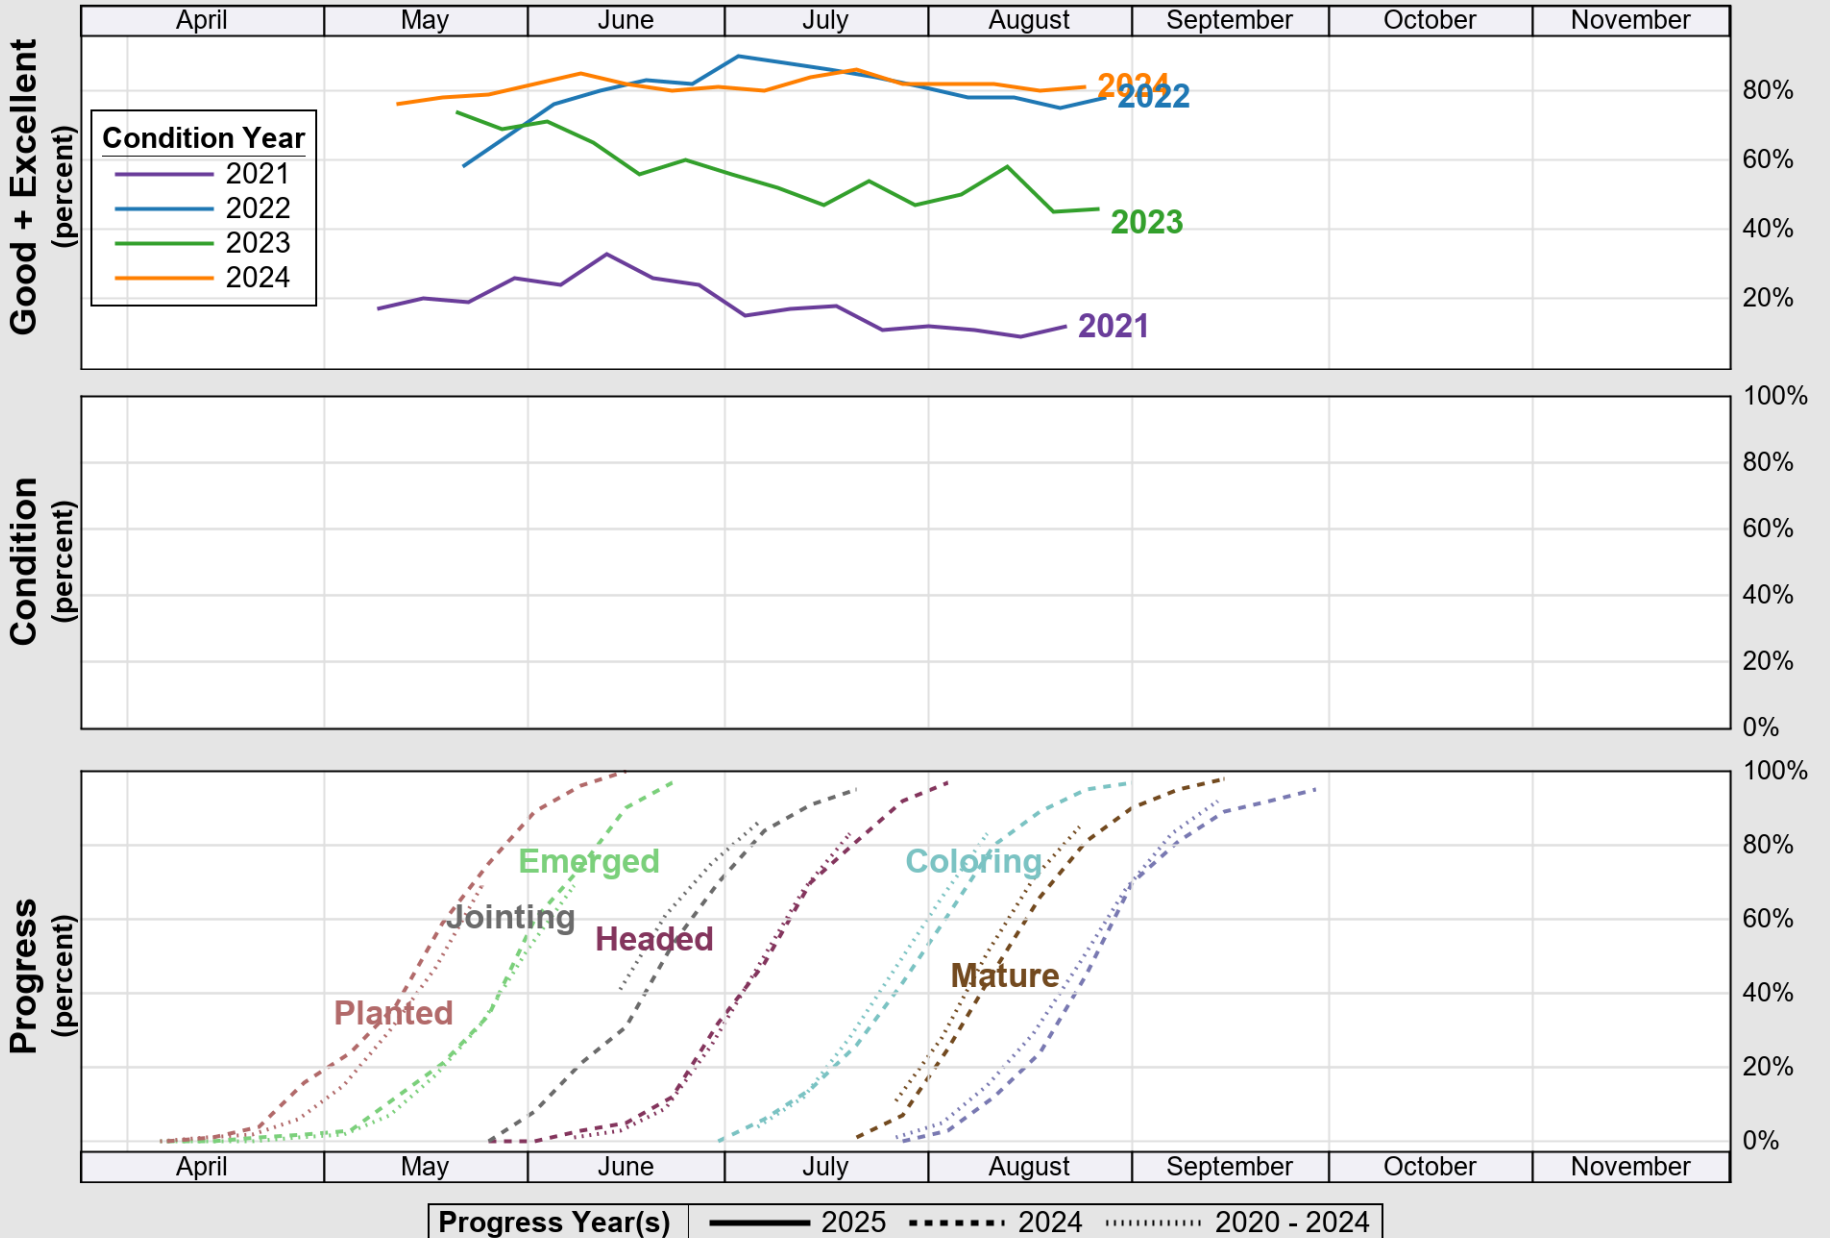

USDA

Crop Progress and Condition: Barley in North Dakota , 2025

NASS

Progress Year(s) — 2025 2024 - - - - - 2020 - 2024

Source: National Agricultural Statistics Service (NASS), Crop Progress Report

USDA

Crop Progress and Condition: Corn in North Dakota , 2025

NASS

Source: National Agricultural Statistics Service (NASS), Crop Progress Report

USDA

Crop Progress and Condition: Oats in North Dakota , 2025

NASS

Source: National Agricultural Statistics Service (NASS), Crop Progress Report

Source: National Agricultural Statistics Service (NASS), Crop Progress Report

USDA

Crop Progress and Condition: Soybeans in North Dakota , 2025

NASS

Source: National Agricultural Statistics Service (NASS), Crop Progress Report