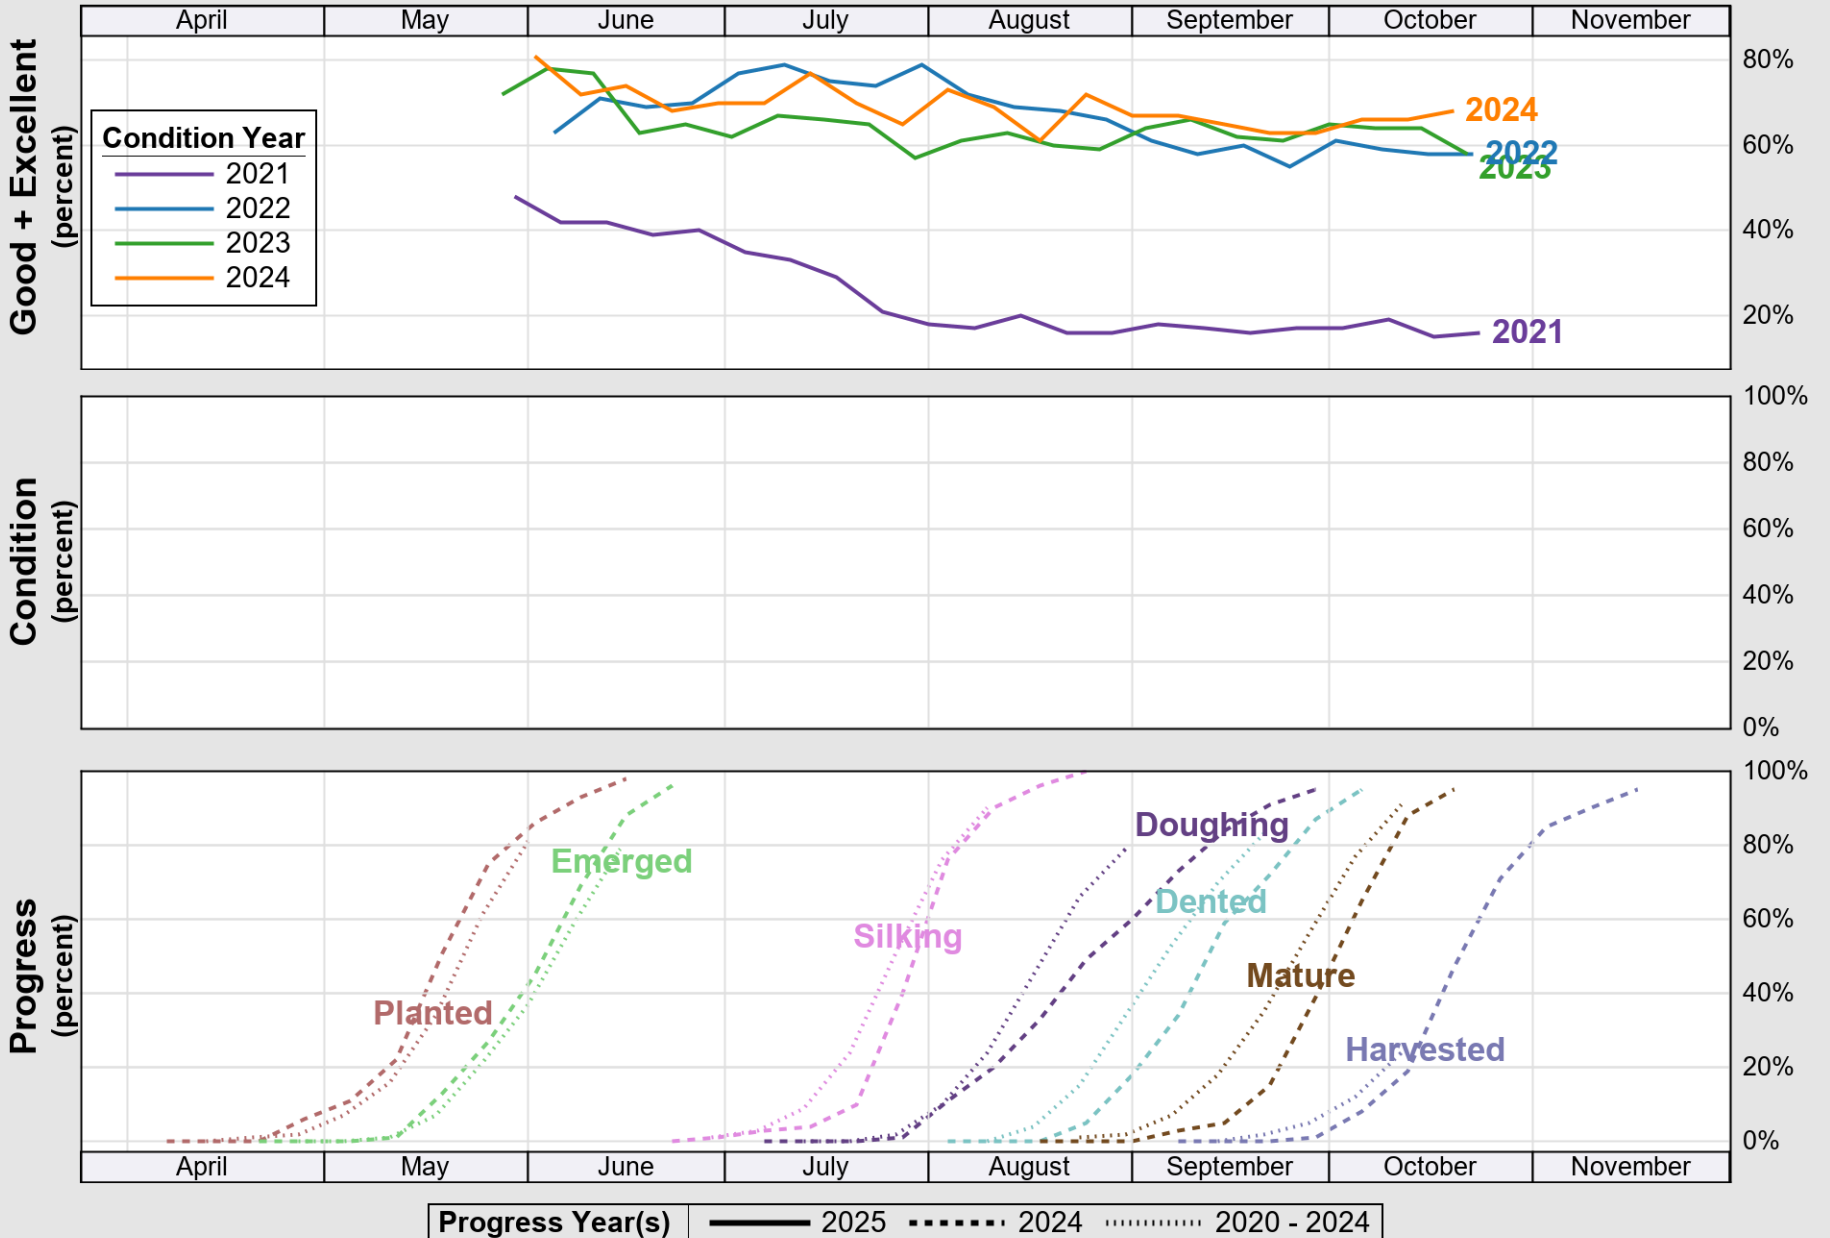

USDA

Crop Progress and Condition: Barley in North Dakota , 2025

NASS

Progress Year(s) — 2025 2024 - - - - - 2020 - 2024

Source: National Agricultural Statistics Service (NASS), Crop Progress Report

USDA

Crop Progress and Condition: Corn in North Dakota , 2025

NASS

Source: National Agricultural Statistics Service (NASS), Crop Progress Report

USDA

Crop Progress and Condition: Oats in North Dakota , 2025

NASS

Source: National Agricultural Statistics Service (NASS), Crop Progress Report

Source: National Agricultural Statistics Service (NASS), Crop Progress Report

USDA

Crop Progress and Condition: Soybeans in North Dakota , 2025

NASS

Source: National Agricultural Statistics Service (NASS), Crop Progress Report