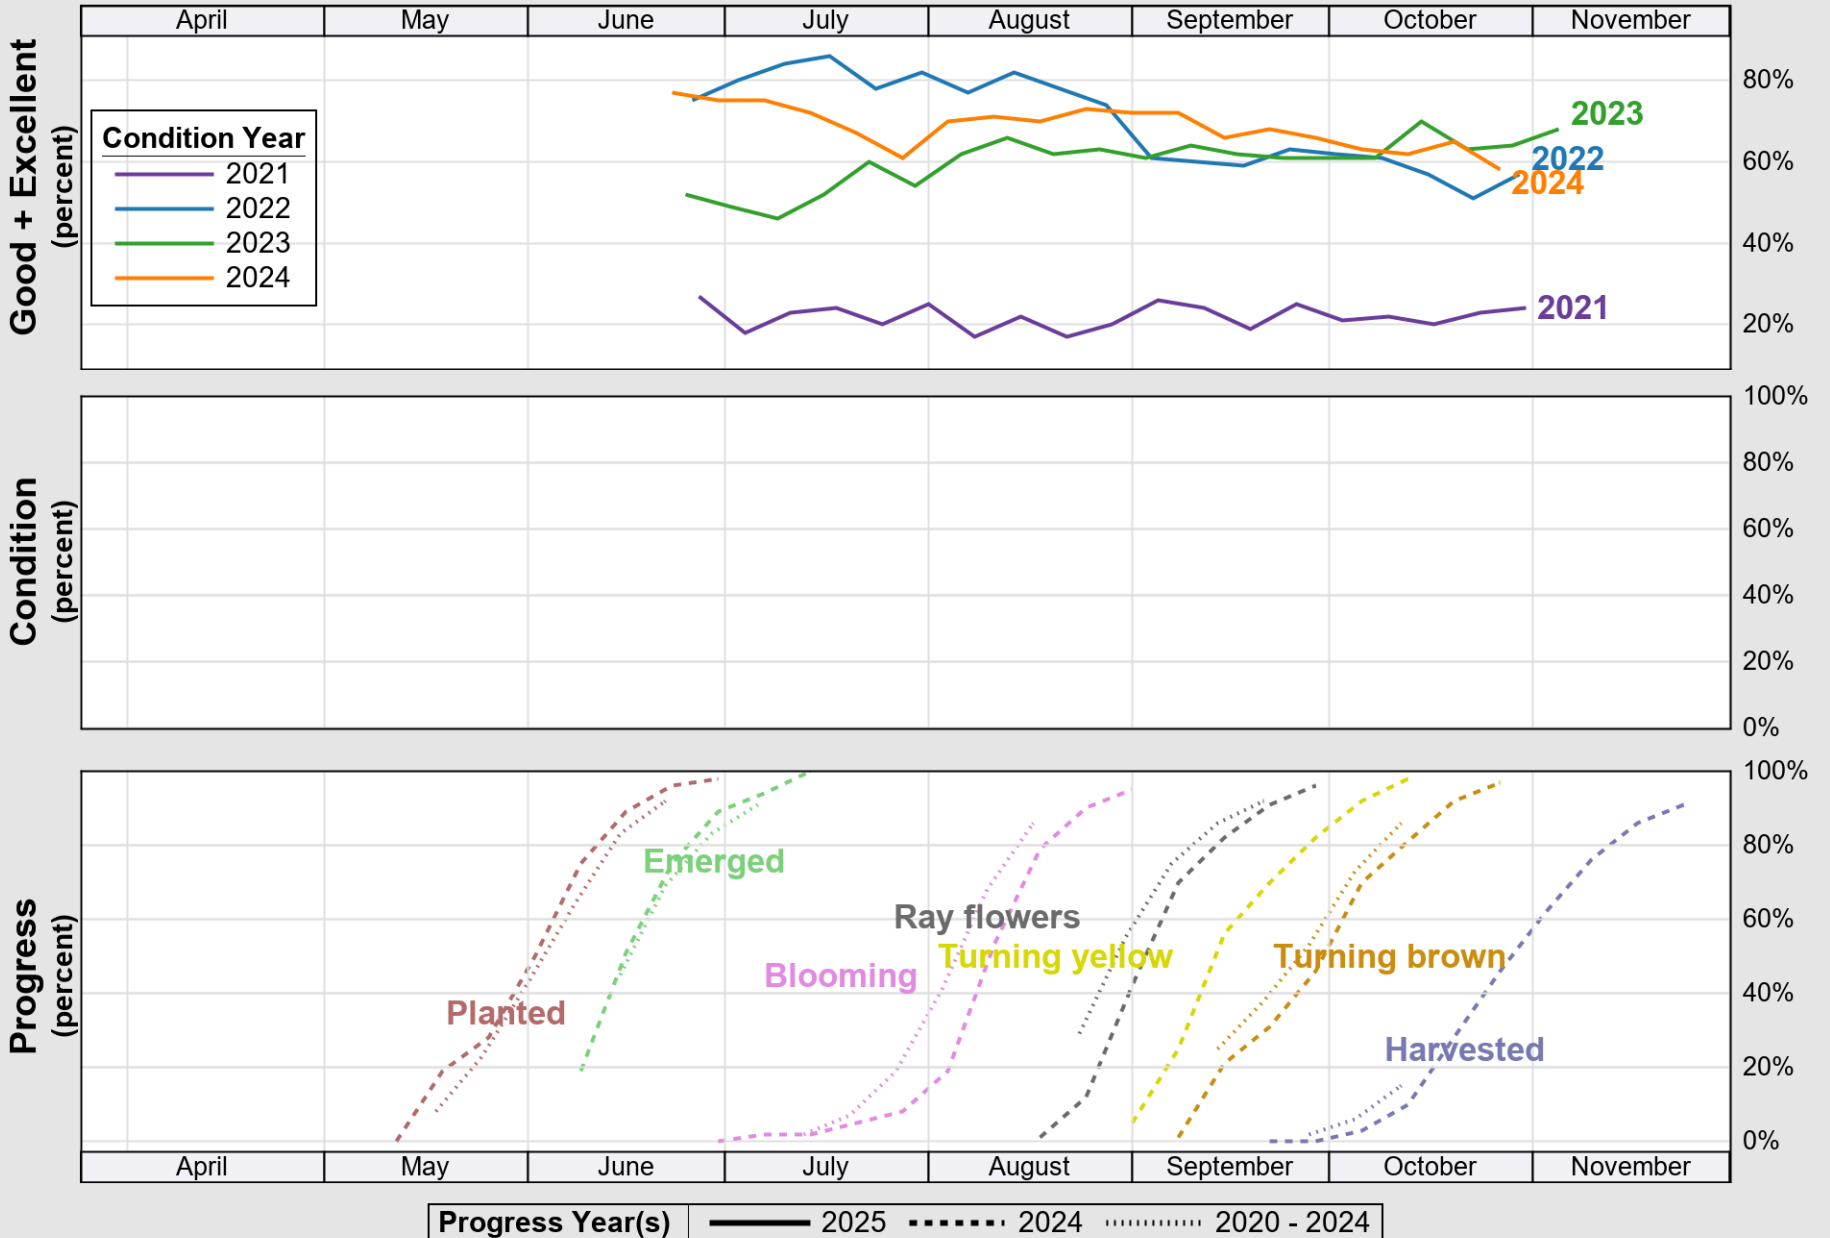

USDA

Crop Progress and Condition: Barley in North Dakota , 2025

NASS

Progress Year(s) — 2025 2024 - - - - - 2020 - 2024

Source: National Agricultural Statistics Service (NASS), Crop Progress Report

USDA

Crop Progress and Condition: Corn in North Dakota , 2025

USDA

Crop Progress and Condition: Spring Wheat in North Dakota , 2025

NASS

Source: National Agricultural Statistics Service (NASS), Crop Progress Report

USDA

Crop Progress and Condition: Sugar Beets in North Dakota , 2025

NASS

Source: National Agricultural Statistics Service (NASS), Crop Progress Report

USDA

Crop Progress and Condition: Sunflower in North Dakota , 2025

NASS

Source: National Agricultural Statistics Service (NASS), Crop Progress Report

USDA

Crop Progress and Condition: Winter Wheat in North Dakota , 2025

NASS

Progress Year(s) — 2025 2024 2020 - 2024

Source: National Agricultural Statistics Service (NASS), Crop Progress Report