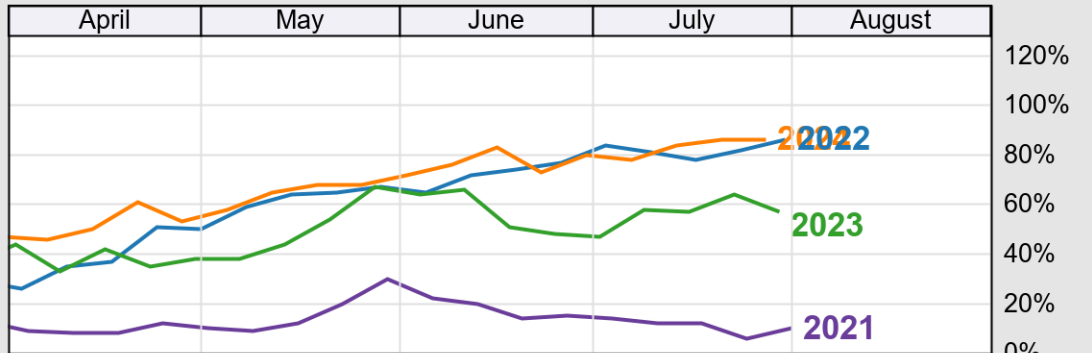

NASS

Source: National Agricultural Statistics Service (NASS), Crop Progress Report

USDA

Crop Progress and Condition: Sunflower in North Dakota , 2025

NASS

Source: National Agricultural Statistics Service (NASS), Crop Progress Report

USDA

Crop Progress and Condition: Winter Wheat in North Dakota , 2025

NASS

Progress Year(s) — 2025 2024 2020 - 2024

Source: National Agricultural Statistics Service (NASS), Crop Progress Report