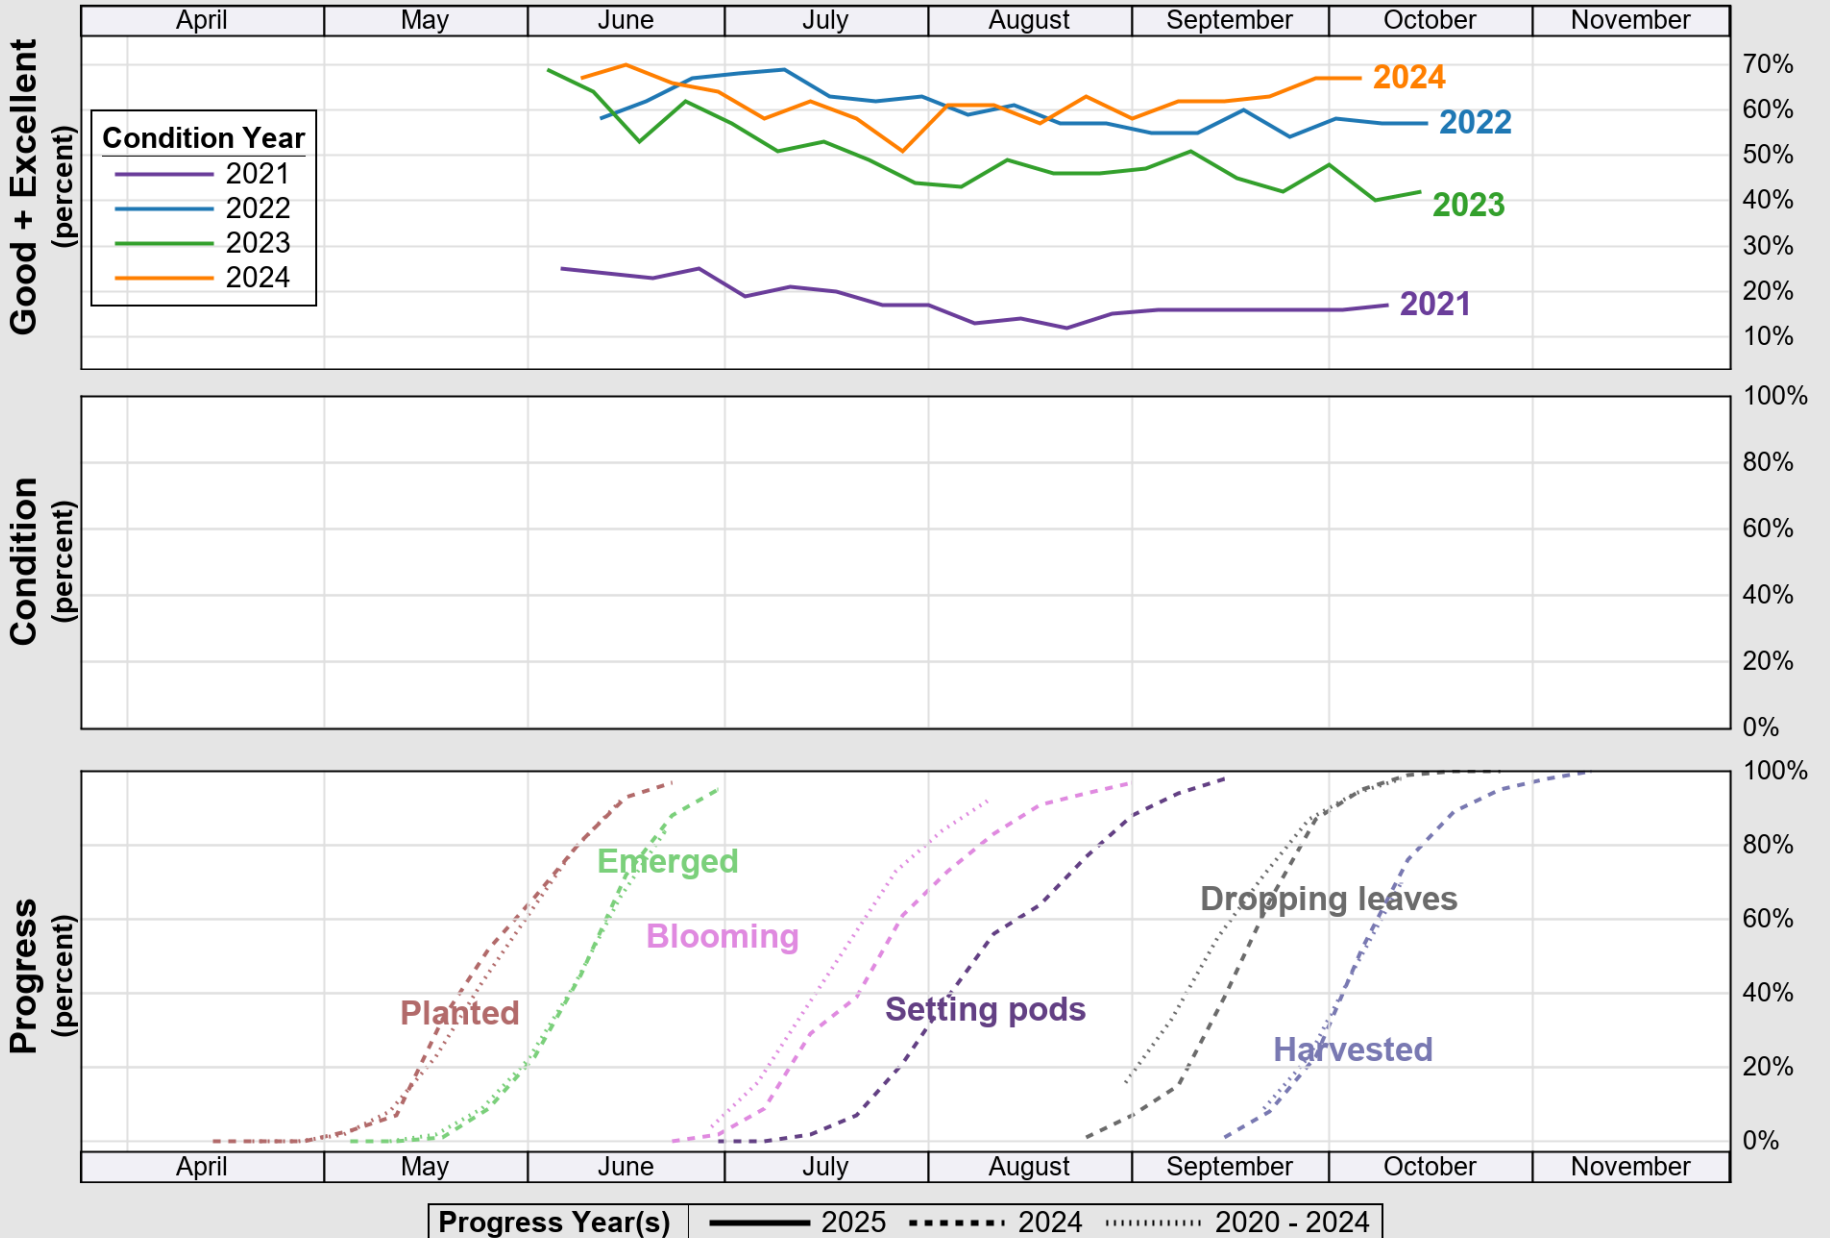

USDA

Crop Progress and Condition: Barley in North Dakota , 2025

NASS

Progress Year(s) — 2025 2024 - - - - - 2020 - 2024

Source: National Agricultural Statistics Service (NASS), Crop Progress Report

USDA

Crop Progress and Condition: Corn in North Dakota , 2025

NASS

Source: National Agricultural Statistics Service (NASS), Crop Progress Report

USDA

Crop Progress and Condition: Oats in North Dakota , 2025

NASS

Source: National Agricultural Statistics Service (NASS), Crop Progress Report

Source: National Agricultural Statistics Service (NASS), Crop Progress Report

USDA

Crop Progress and Condition: Soybeans in North Dakota , 2025

NASS

Source: National Agricultural Statistics Service (NASS), Crop Progress Report

USDA

Crop Progress and Condition: Spring Wheat in North Dakota , 2025

NASS

Source: National Agricultural Statistics Service (NASS), Crop Progress Report

USDA

Crop Progress and Condition: Sugar Beets in North Dakota , 2025