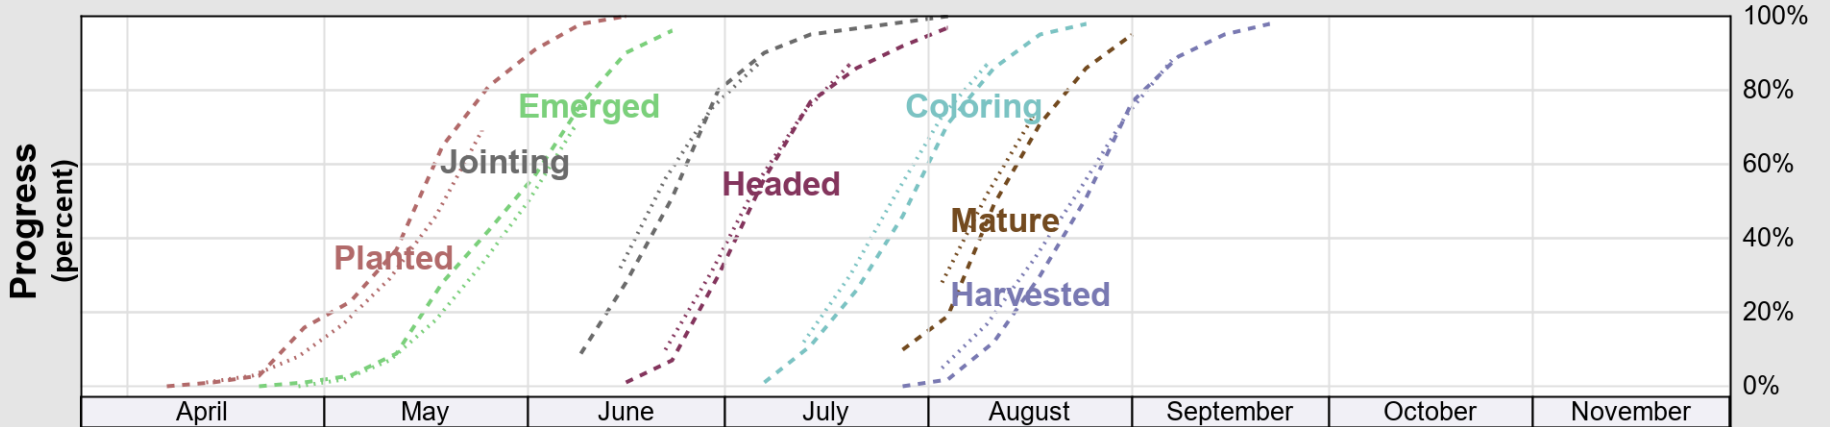

USDA

Crop Progress and Condition: Barley in North Dakota , 2025

NASS

Progress Year(s) — 2025 2024 - - - - - 2020 - 2024

Source: National Agricultural Statistics Service (NASS), Crop Progress Report

USDA

Crop Progress and Condition: Corn in North Dakota , 2025