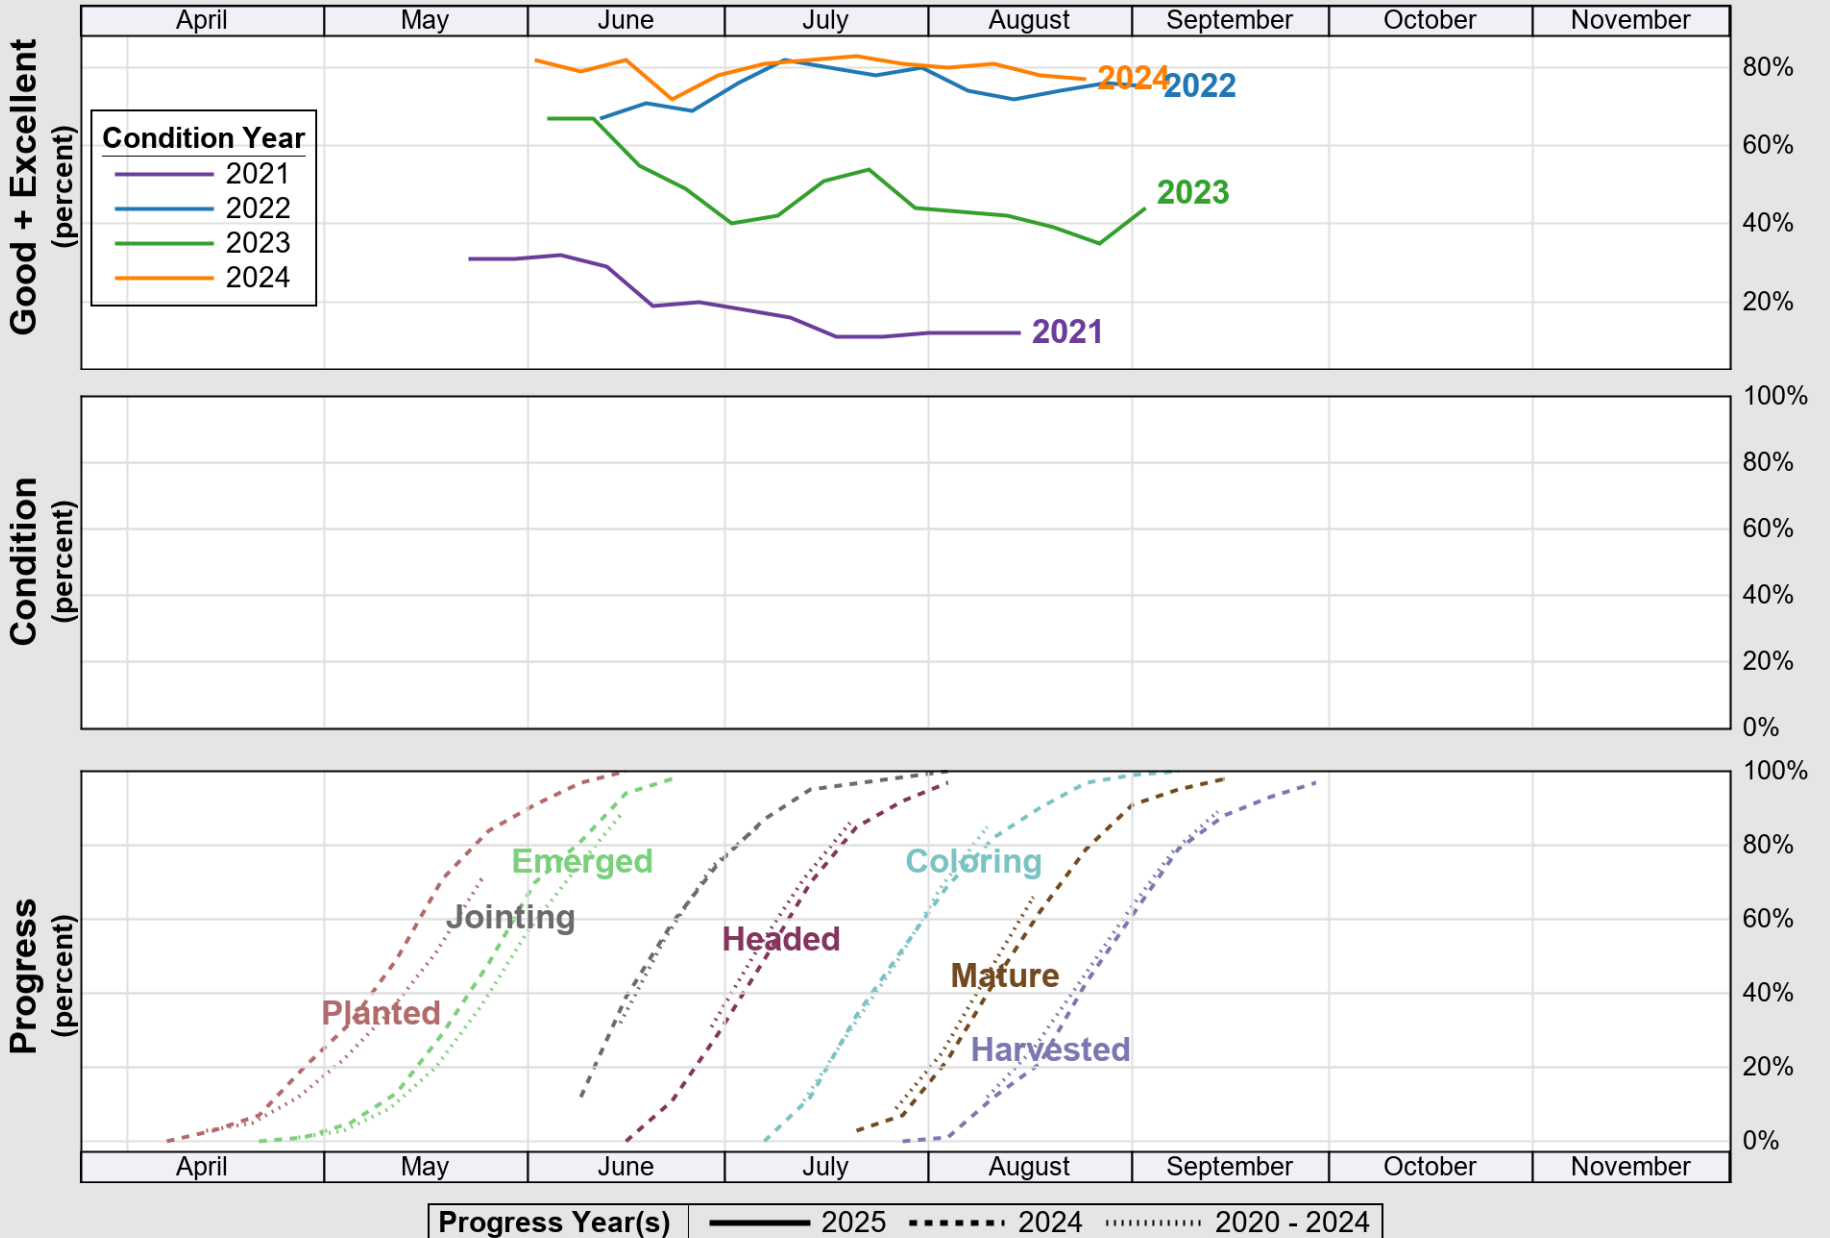

USDA

Crop Progress and Condition: Barley in North Dakota , 2025

NASS

Progress Year(s) — 2025 2024 - - - - - 2020 - 2024

Source: National Agricultural Statistics Service (NASS), Crop Progress Report

USDA

Crop Progress and Condition: Corn in North Dakota , 2025

Source: National Agricultural Statistics Service (NASS), Crop Progress Report

USDA

Crop Progress and Condition: Soybeans in North Dakota , 2025

NASS

Source: National Agricultural Statistics Service (NASS), Crop Progress Report

USDA

Crop Progress and Condition: Spring Wheat in North Dakota , 2025

NASS

Source: National Agricultural Statistics Service (NASS), Crop Progress Report

USDA

Crop Progress and Condition: Sugar Beets in North Dakota , 2025