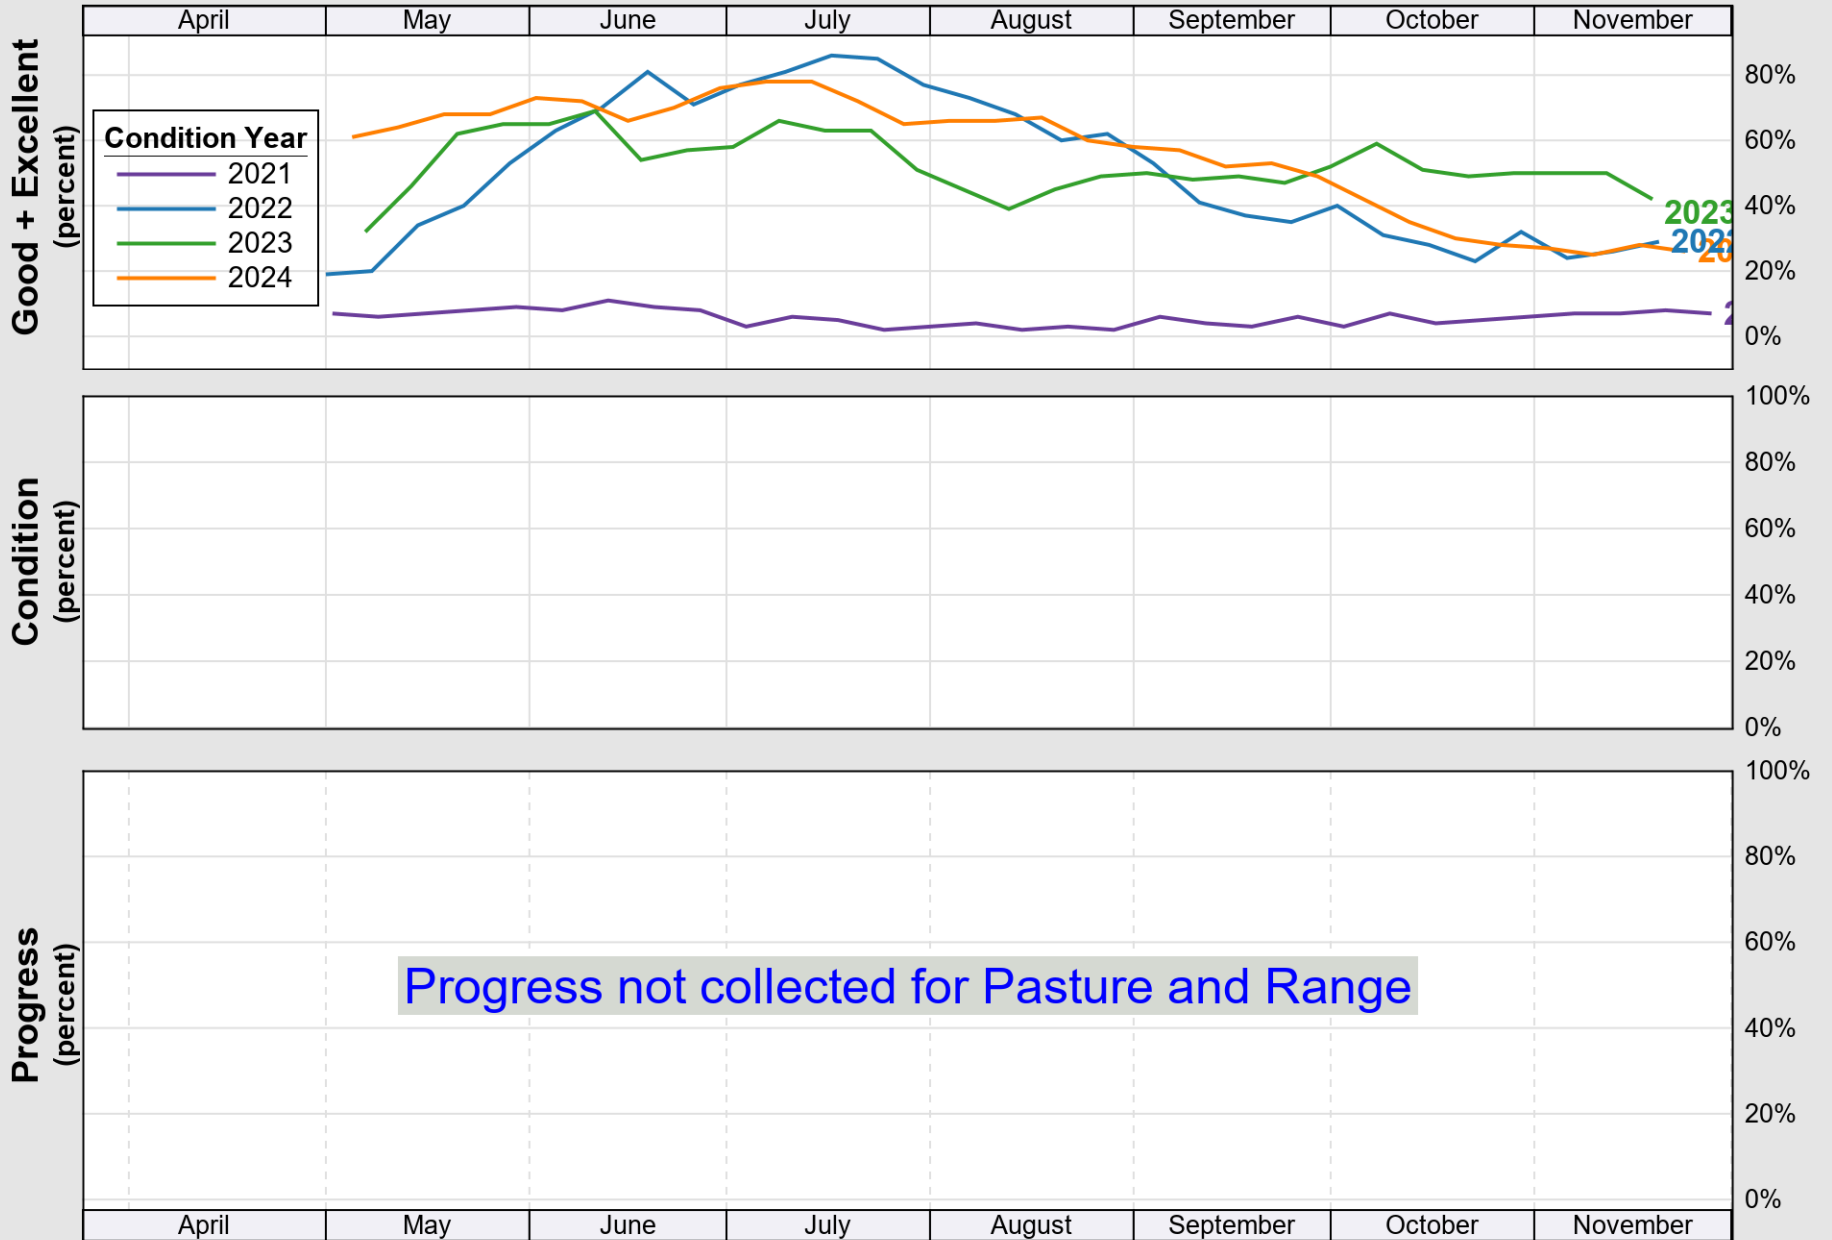

USDA

Crop Progress and Condition: Barley in North Dakota , 2025

NASS

Progress Year(s) — 2025 2024 - - - - - 2020 - 2024

Source: National Agricultural Statistics Service (NASS), Crop Progress Report

USDA

Crop Progress and Condition: Corn in North Dakota , 2025

NASS

Source: National Agricultural Statistics Service (NASS), Crop Progress Report

USDA

Crop Progress and Condition: Oats in North Dakota , 2025

NASS

Source: National Agricultural Statistics Service (NASS), Crop Progress Report

Source: National Agricultural Statistics Service (NASS), Crop Progress Report

USDA

Crop Progress and Condition: Soybeans in North Dakota , 2025

NASS

Source: National Agricultural Statistics Service (NASS), Crop Progress Report