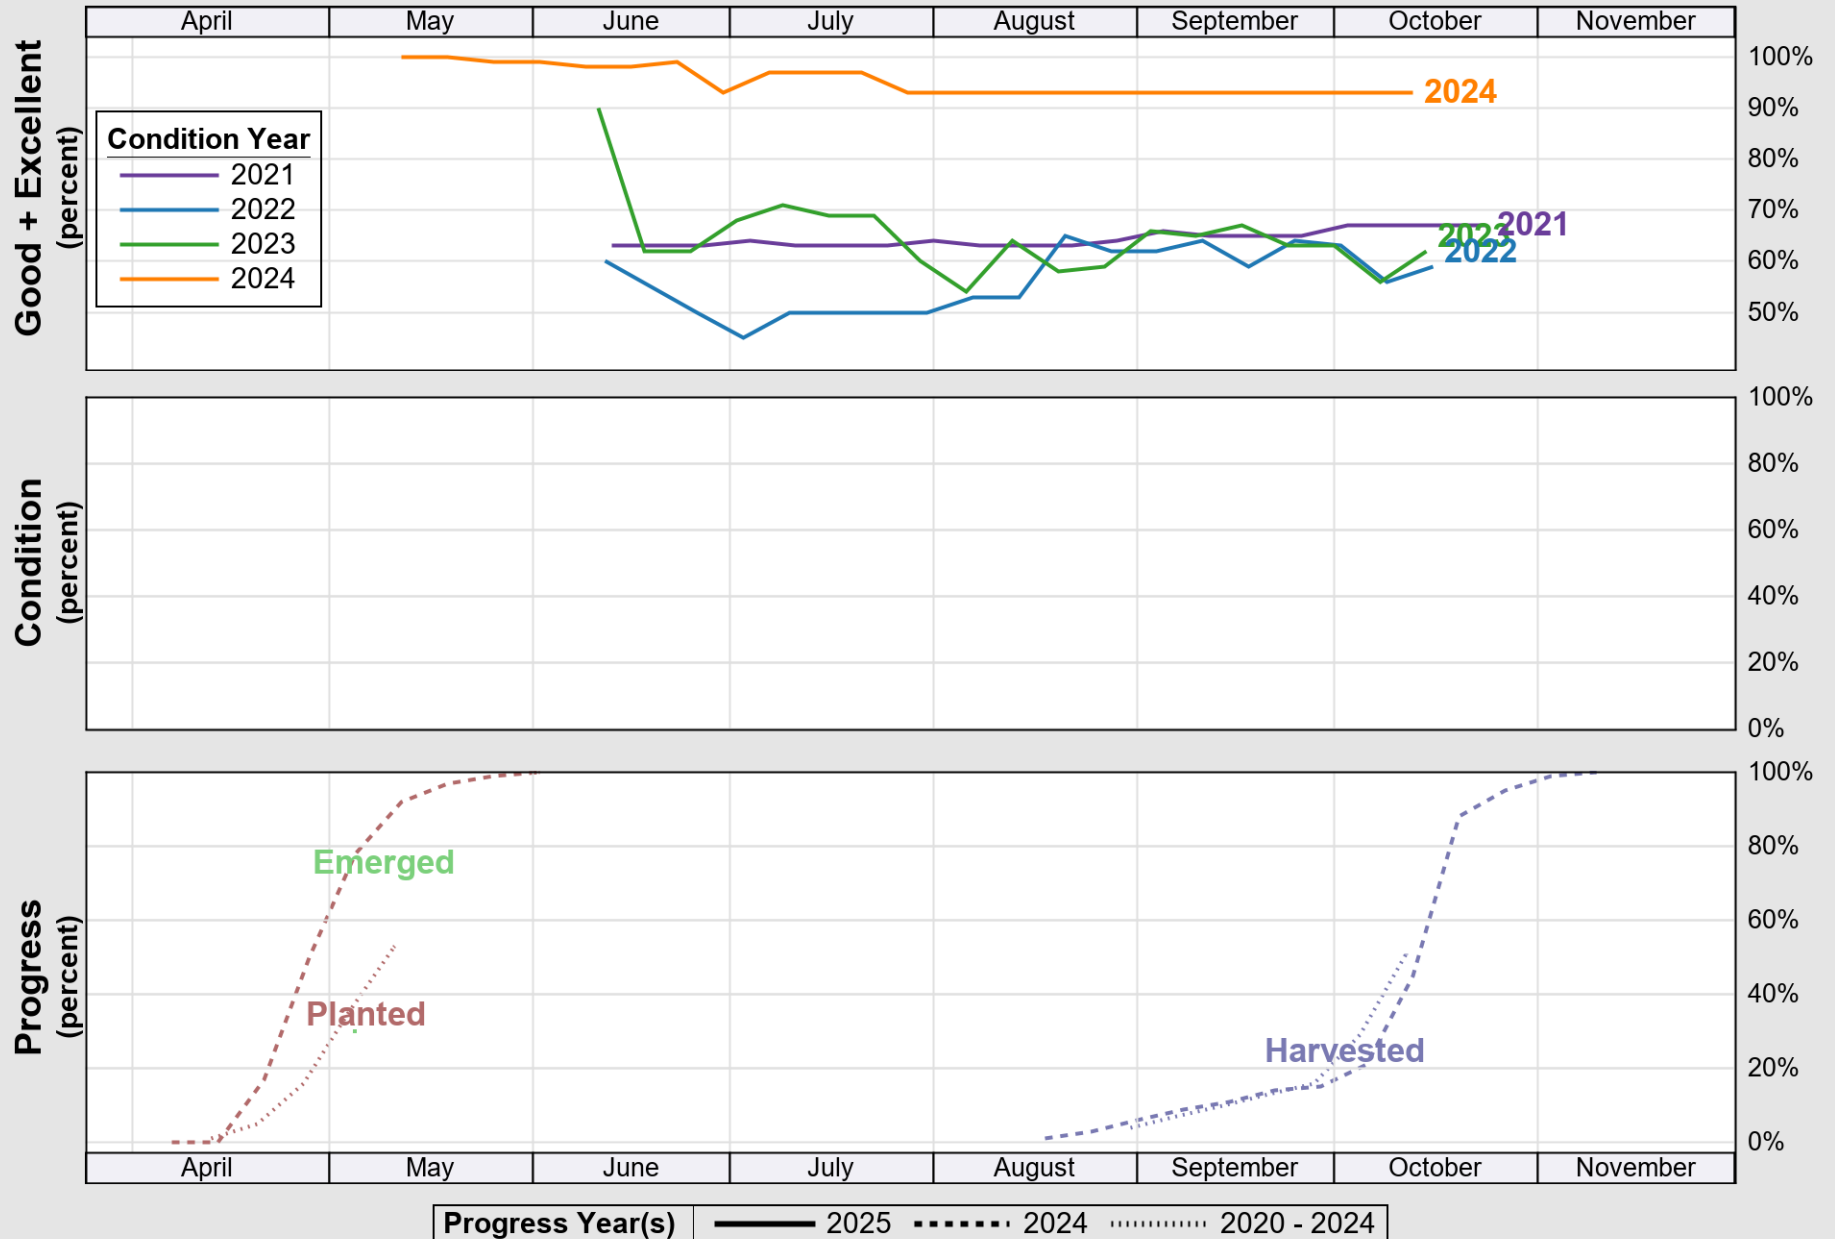

USDA

Crop Progress and Condition: Barley in North Dakota , 2025

NASS

Progress Year(s) — 2025 2024 - - - - - 2020 - 2024

Source: National Agricultural Statistics Service (NASS), Crop Progress Report

USDA

Crop Progress and Condition: Corn in North Dakota , 2025

USDA

Crop Progress and Condition: Spring Wheat in North Dakota , 2025

NASS

Source: National Agricultural Statistics Service (NASS), Crop Progress Report

USDA

Crop Progress and Condition: Sugar Beets in North Dakota , 2025

NASS

Source: National Agricultural Statistics Service (NASS), Crop Progress Report

USDA

Crop Progress and Condition: Sunflower in North Dakota , 2025

NASS

Source: National Agricultural Statistics Service (NASS), Crop Progress Report

USDA

Crop Progress and Condition: Winter Wheat in North Dakota , 2025

NASS

Progress Year(s) — 2025 2024 2020 - 2024

Source: National Agricultural Statistics Service (NASS), Crop Progress Report