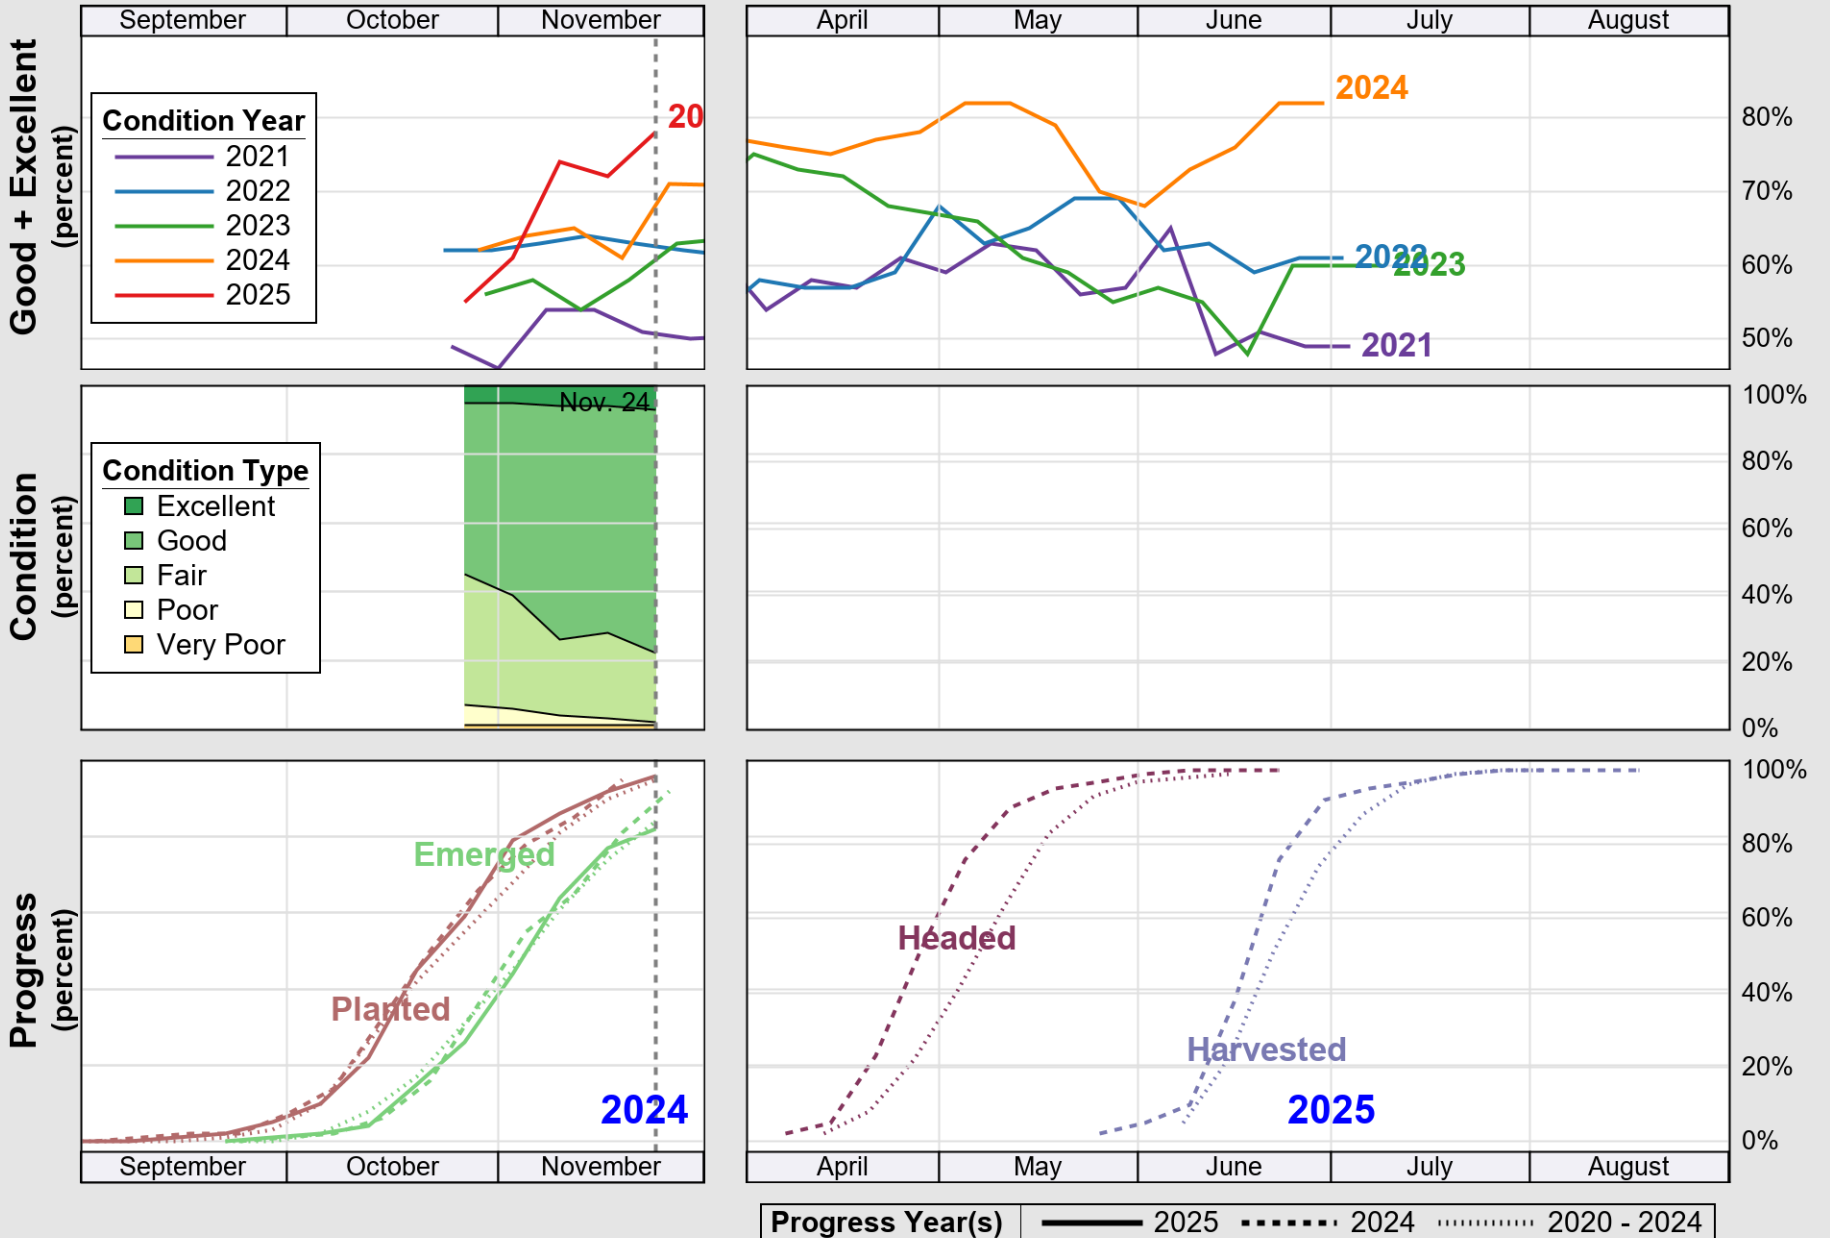

USDA

Crop Progress and Condition: Corn in Missouri , 2025

NASS

Source: National Agricultural Statistics Service (NASS), Crop Progress Report

USDA

Crop Progress and Condition: Cotton in Missouri , 2025

NASS

Progress Year(s) ——— 2025 2024 2020 - 2024

Source: National Agricultural Statistics Service (NASS), Crop Progress Report

Source: National Agricultural Statistics Service (NASS), Crop Progress Report

USDA

Crop Progress and Condition: Rice in Missouri , 2025

NASS

Progress Year(s) — 2025 - - - - - 2024 2020 - 2024

Source: National Agricultural Statistics Service (NASS), Crop Progress Report

USDA

Crop Progress and Condition: Soybeans in Missouri , 2025

NASS

Source: National Agricultural Statistics Service (NASS), Crop Progress Report

USDA

Crop Progress and Condition: Winter Wheat in Missouri, 2025

NASS

Source: National Agricultural Statistics Service (NASS), Crop Progress Report