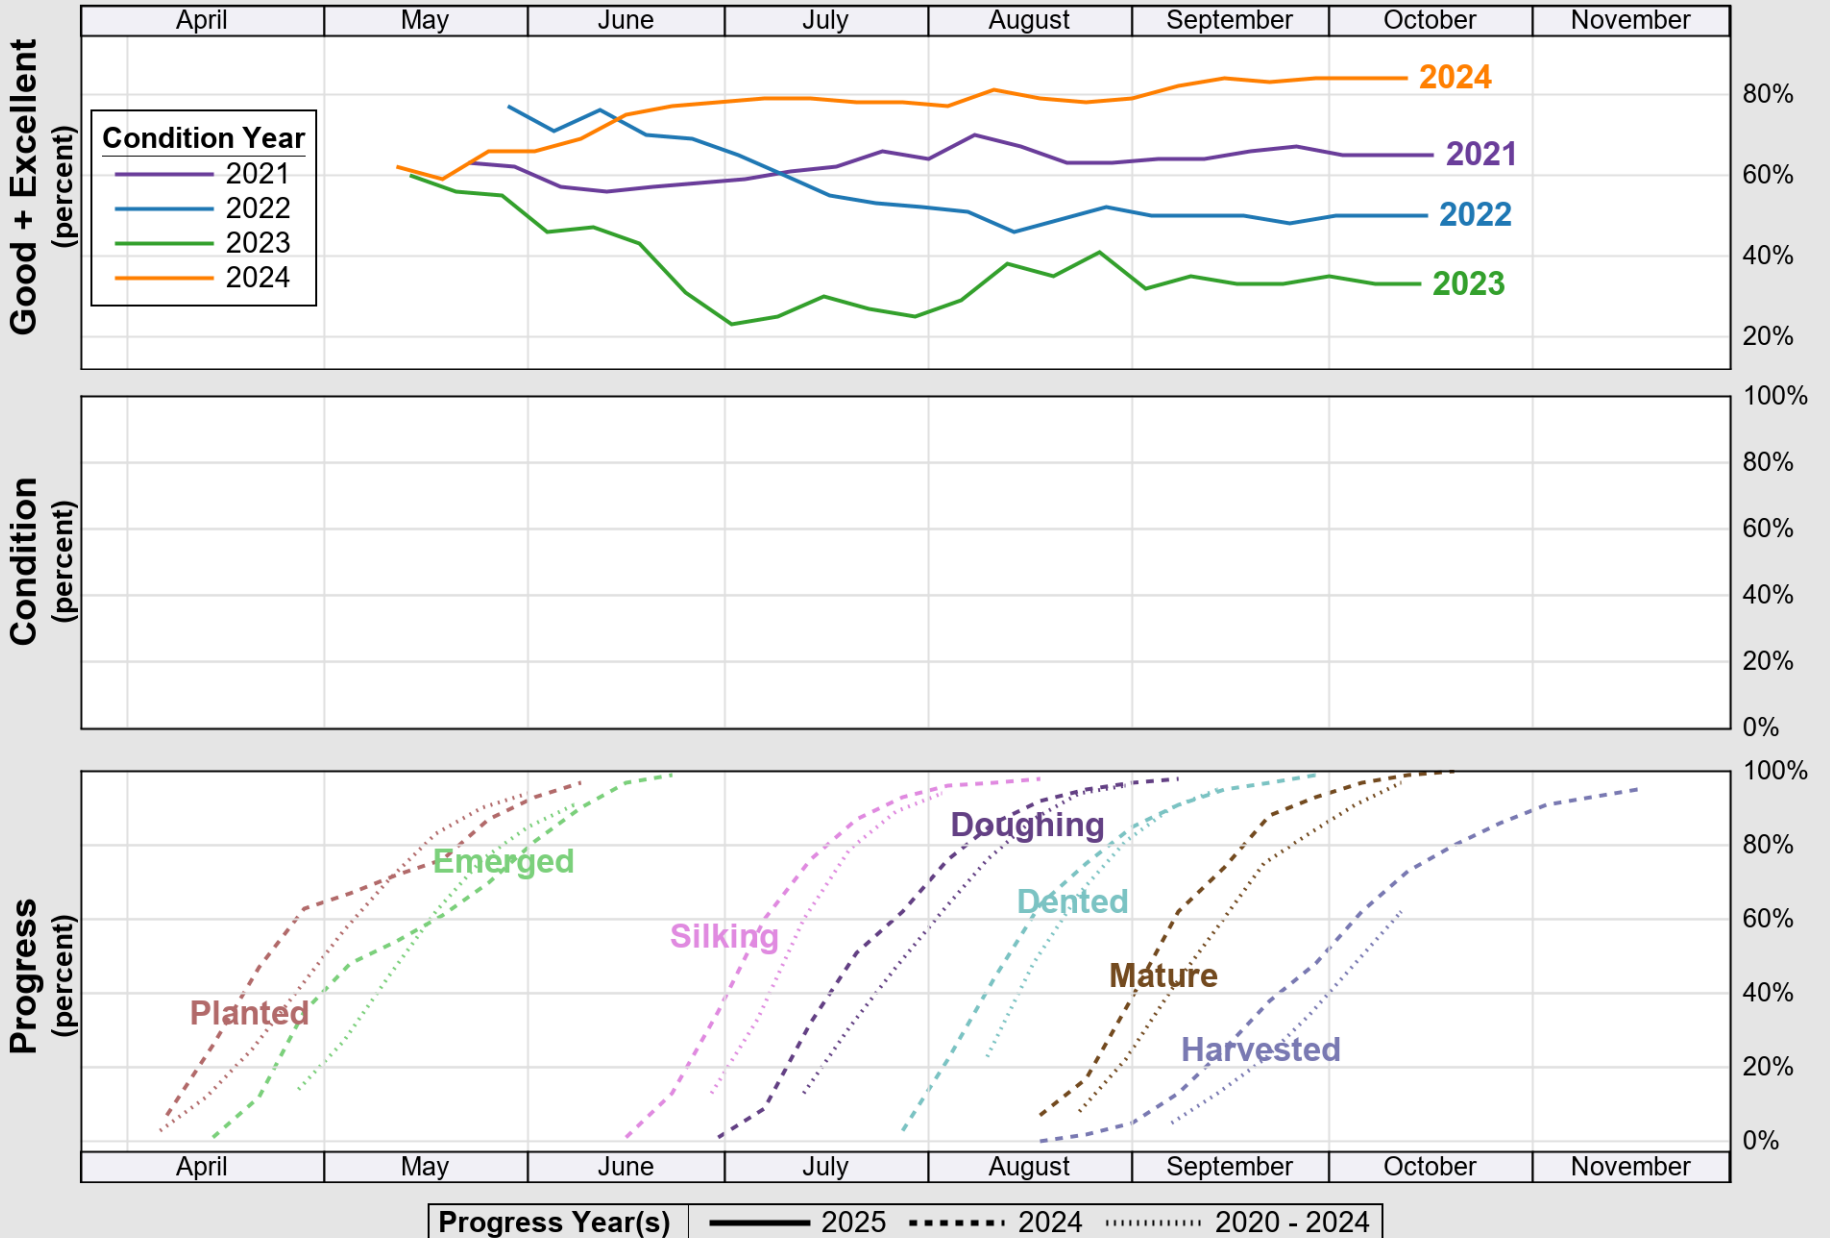

USDA

Crop Progress and Condition: Corn in Missouri , 2025

NASS

Source: National Agricultural Statistics Service (NASS), Crop Progress Report

USDA

Crop Progress and Condition: Cotton in Missouri , 2025

NASS

Progress Year(s) ——— 2025 2024 2020 - 2024

Source: National Agricultural Statistics Service (NASS), Crop Progress Report

Source: National Agricultural Statistics Service (NASS), Crop Progress Report

USDA

Crop Progress and Condition: Rice in Missouri , 2025

NASS

Progress Year(s) — 2025 - - - - - 2024 2020 - 2024

Source: National Agricultural Statistics Service (NASS), Crop Progress Report

USDA

Crop Progress and Condition: Soybeans in Missouri , 2025

NASS

Source: National Agricultural Statistics Service (NASS), Crop Progress Report