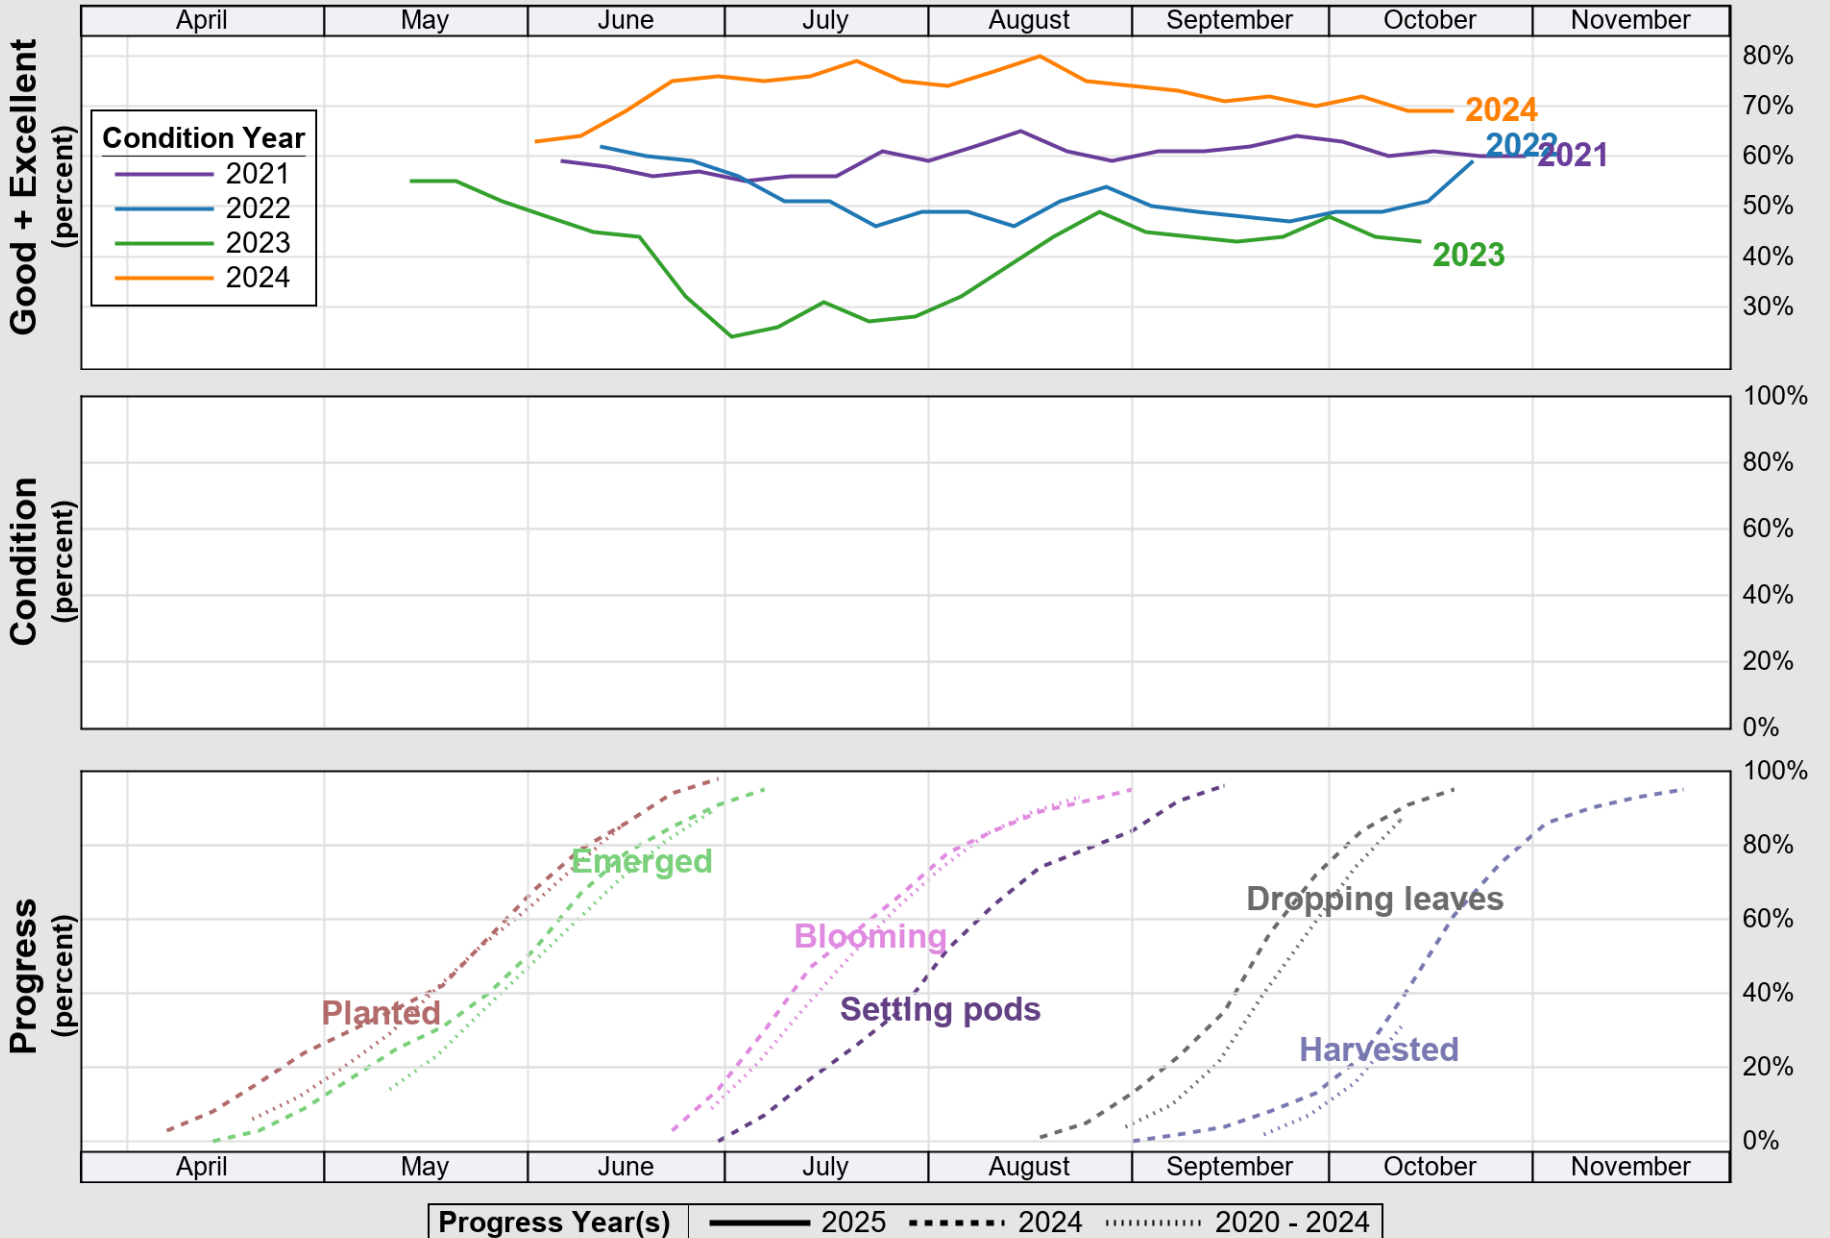

Source: National Agricultural Statistics Service (NASS), Crop Progress Report

Source: National Agricultural Statistics Service (NASS), Crop Progress Report

USDA

Crop Progress and Condition: Rice in Missouri , 2025

NASS

Progress Year(s) — 2025 - - - - - 2024 2020 - 2024

Source: National Agricultural Statistics Service (NASS), Crop Progress Report

USDA

Crop Progress and Condition: Soybeans in Missouri , 2025

NASS

Source: National Agricultural Statistics Service (NASS), Crop Progress Report

USDA

Crop Progress and Condition: Winter Wheat in Missouri, 2025

NASS

Source: National Agricultural Statistics Service (NASS), Crop Progress Report