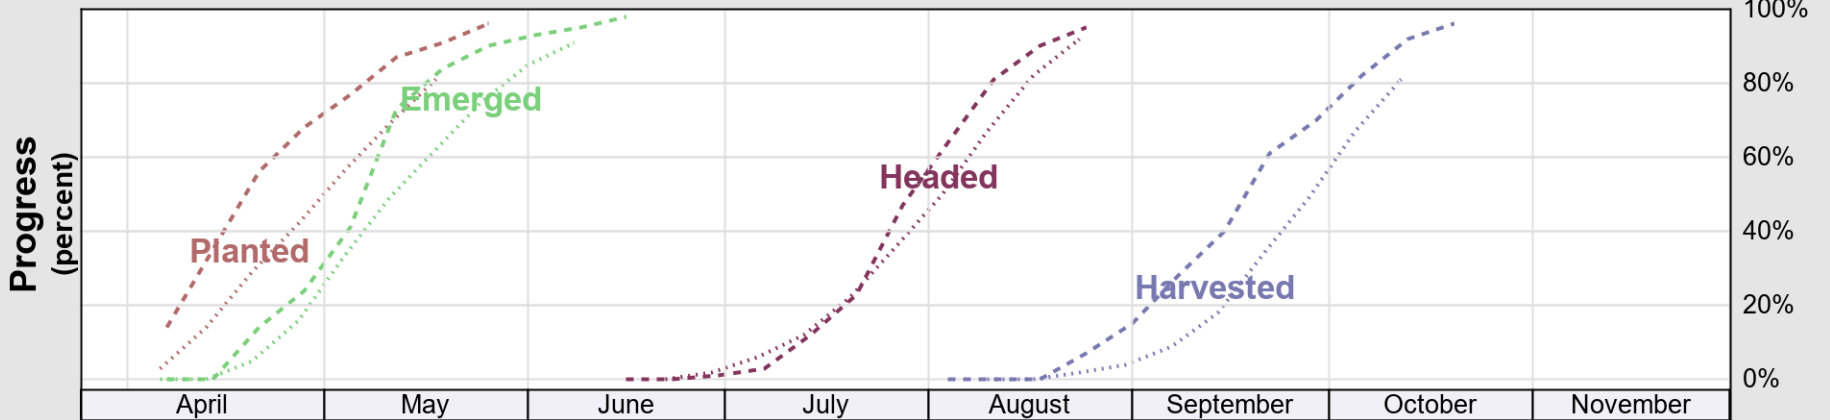

Source: National Agricultural Statistics Service (NASS), Crop Progress Report

Source: National Agricultural Statistics Service (NASS), Crop Progress Report

USDA

Crop Progress and Condition: Rice in Missouri , 2025

NASS

Progress Year(s) — 2025 - - - - - 2024 2020 - 2024

Source: National Agricultural Statistics Service (NASS), Crop Progress Report

USDA

Crop Progress and Condition: Soybeans in Missouri , 2025

NASS

Source: National Agricultural Statistics Service (NASS), Crop Progress Report