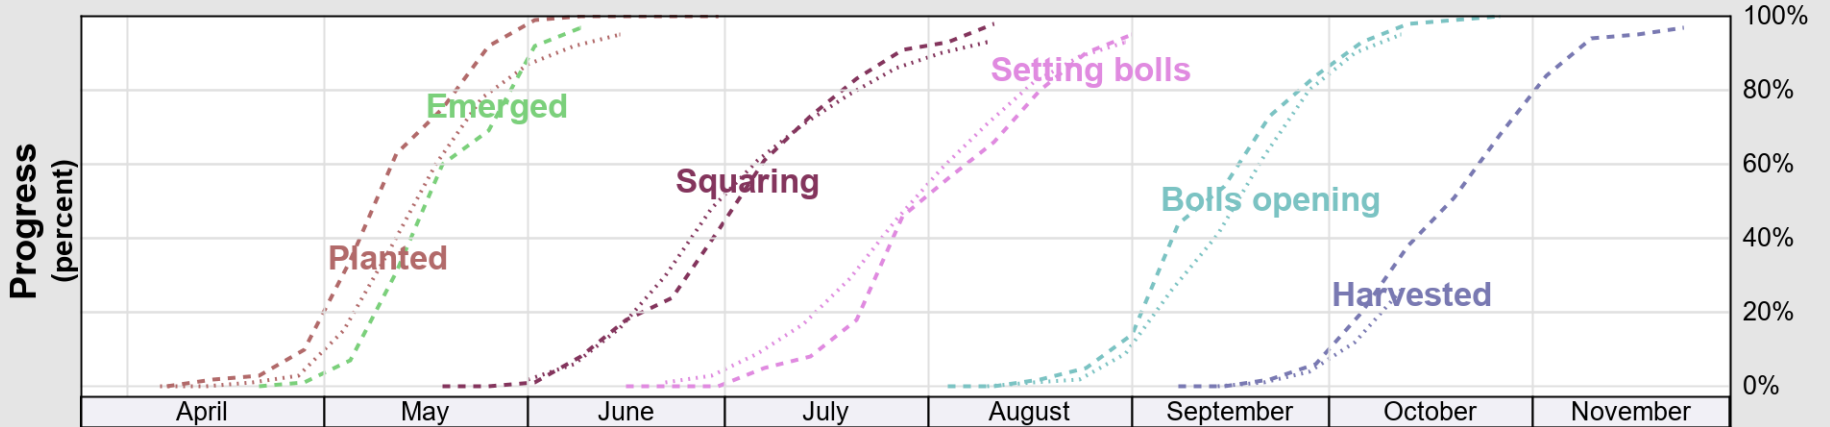

USDA

Crop Progress and Condition: Corn in Missouri , 2025

NASS

Source: National Agricultural Statistics Service (NASS), Crop Progress Report

USDA

Crop Progress and Condition: Cotton in Missouri , 2025

NASS

Progress Year(s) ——— 2025 2024 2020 - 2024