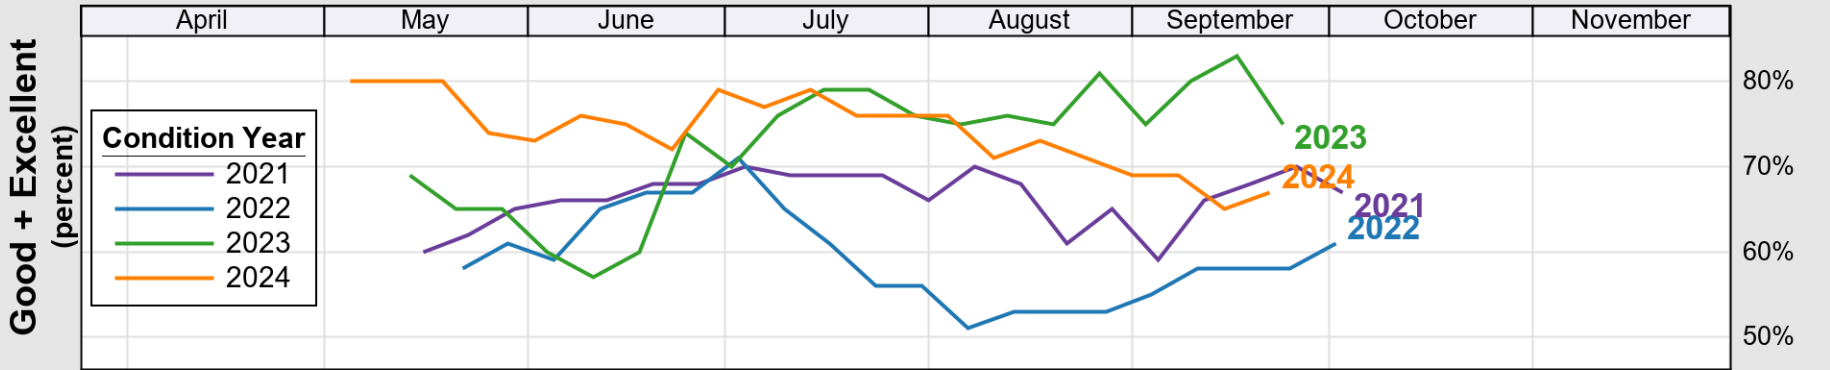

USDA

Crop Progress and Condition: Rice in Missouri , 2025

NASS

Progress Year(s)   — 2025   - - - - - 2024   ..... 2020 - 2024

Source: National Agricultural Statistics Service (NASS), Crop Progress Report