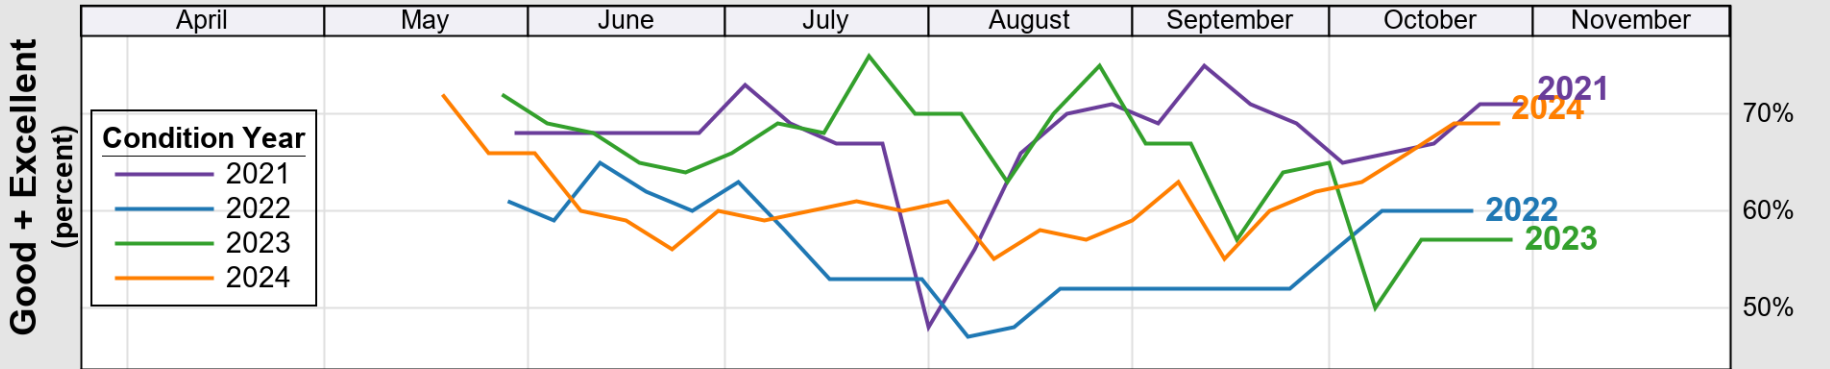

USDA

Crop Progress and Condition: Corn in Missouri , 2025

NASS

Source: National Agricultural Statistics Service (NASS), Crop Progress Report

USDA

Crop Progress and Condition: Cotton in Missouri , 2025

NASS

Progress Year(s) ——— 2025 2024 2020 - 2024