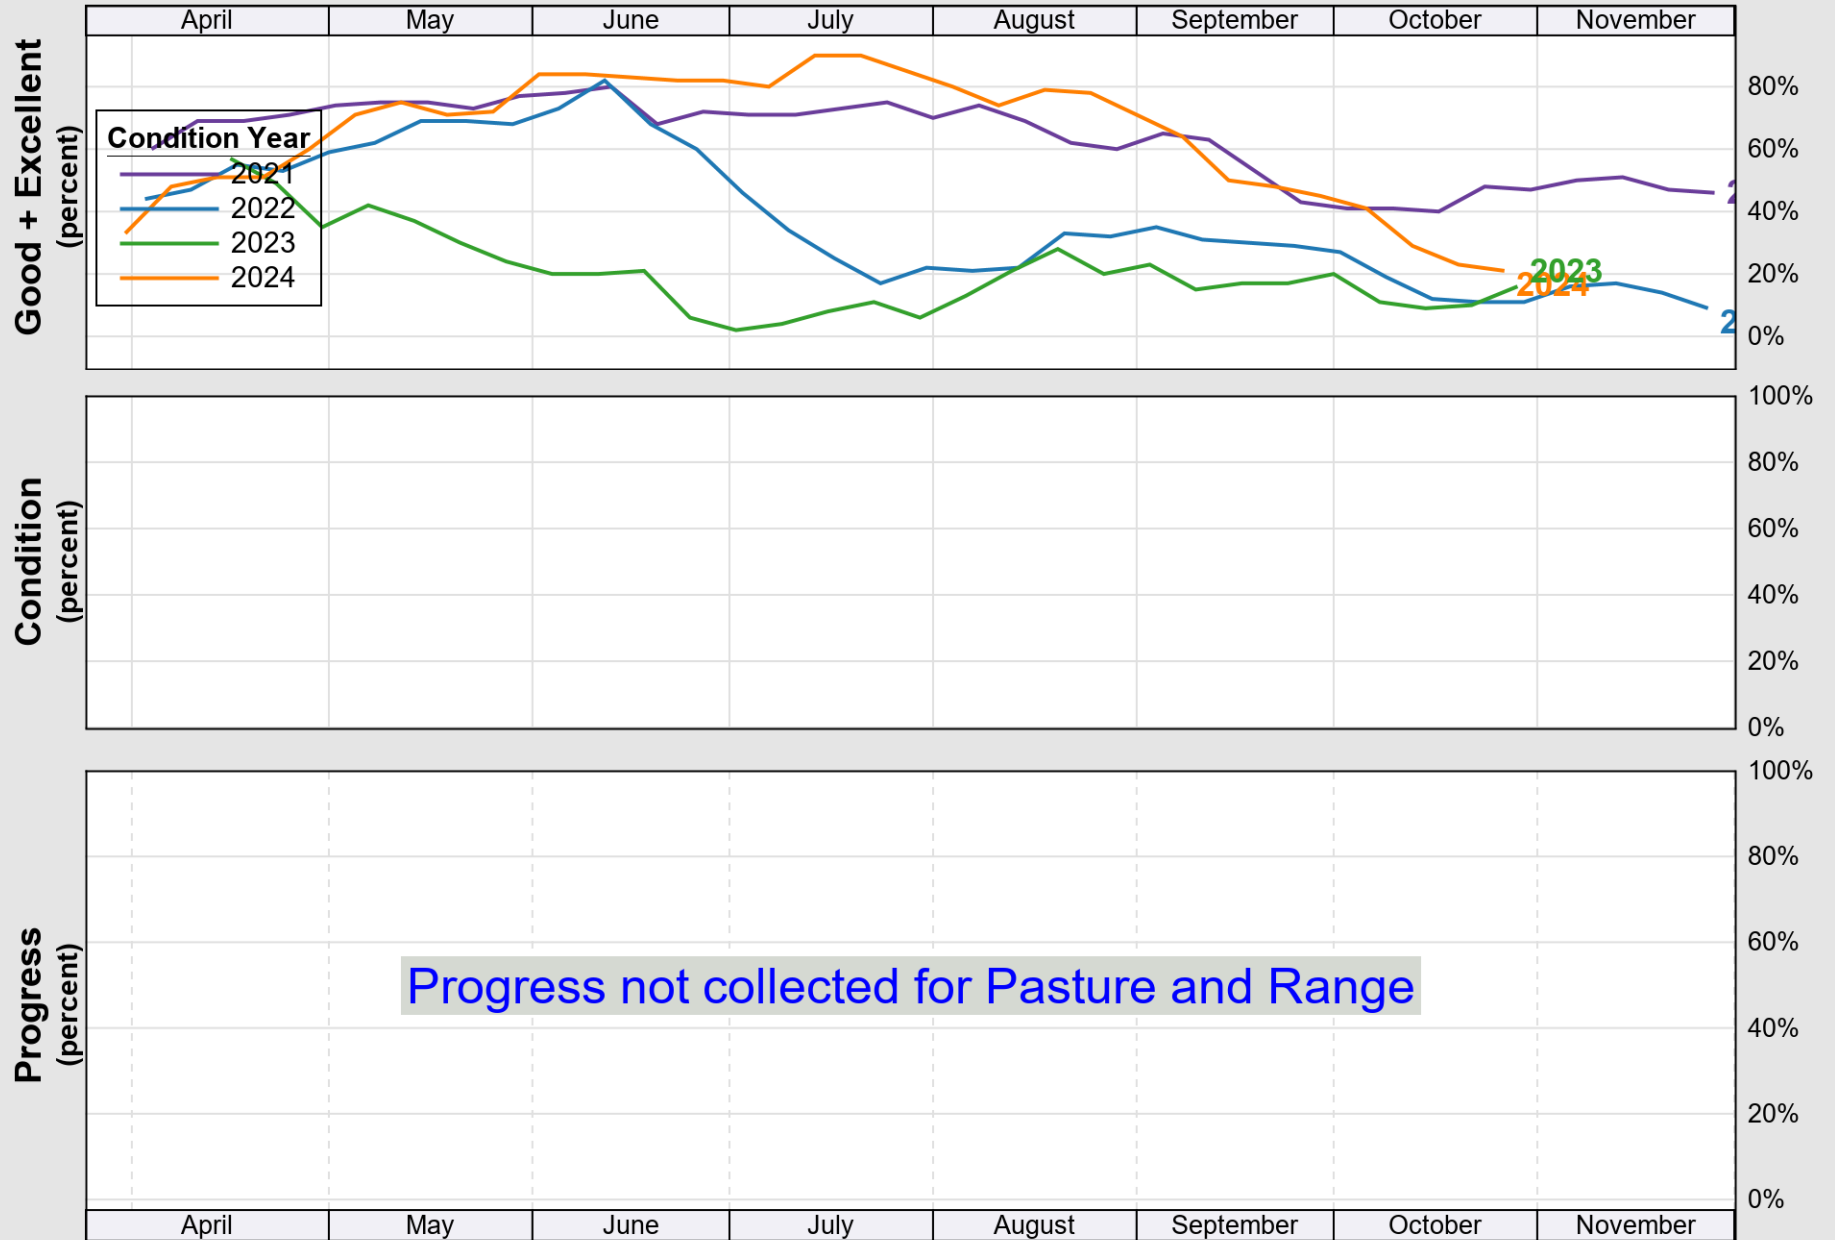

USDA

Crop Progress and Condition: Corn in Missouri , 2025

NASS

Source: National Agricultural Statistics Service (NASS), Crop Progress Report

USDA

Crop Progress and Condition: Cotton in Missouri , 2025

NASS

Progress Year(s) ——— 2025 2024 2020 - 2024

Source: National Agricultural Statistics Service (NASS), Crop Progress Report

Source: National Agricultural Statistics Service (NASS), Crop Progress Report

USDA

Crop Progress and Condition: Rice in Missouri , 2025

NASS

Progress Year(s) — 2025 - - - - - 2024 2020 - 2024

Source: National Agricultural Statistics Service (NASS), Crop Progress Report

USDA

Crop Progress and Condition: Soybeans in Missouri , 2025

NASS

Source: National Agricultural Statistics Service (NASS), Crop Progress Report