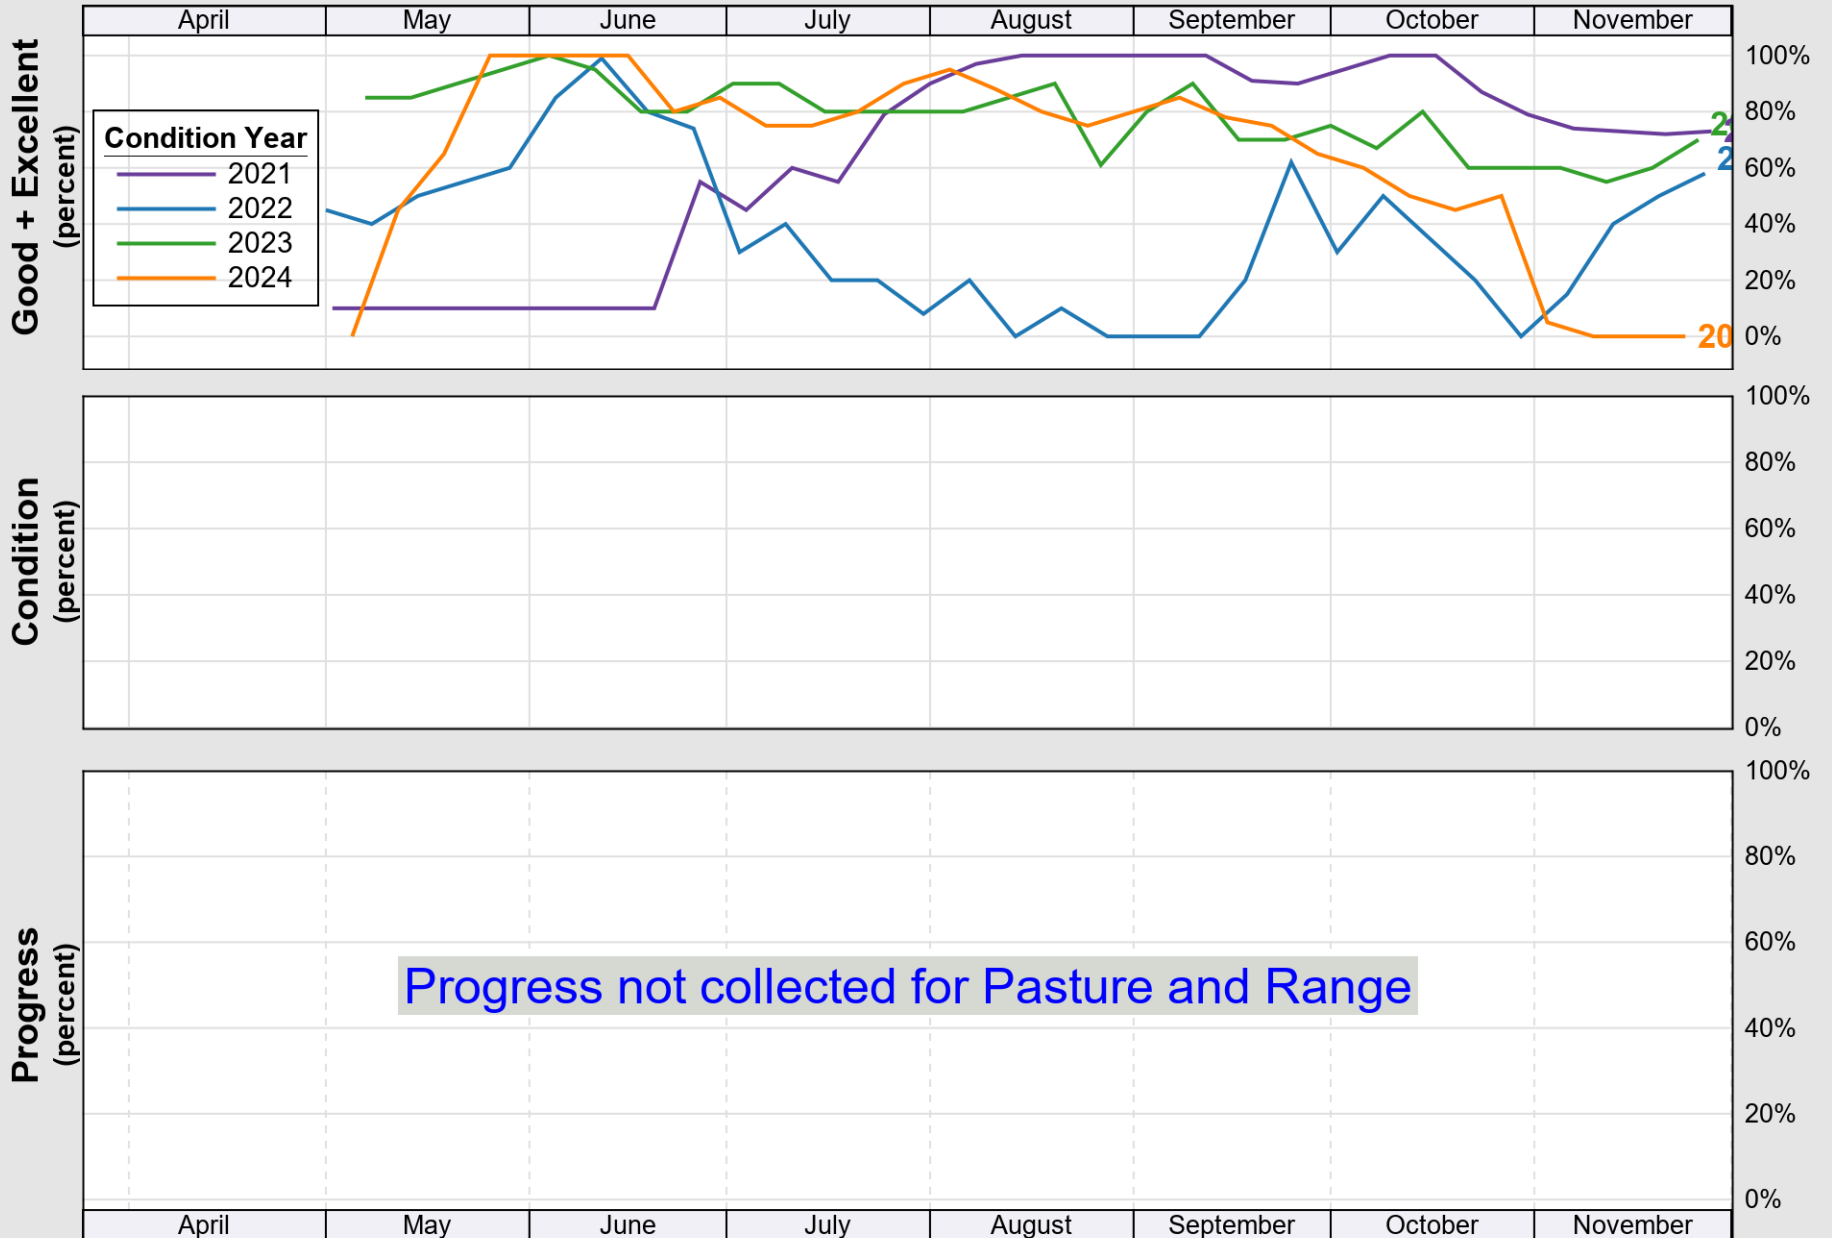

USDA

Crop Progress and Condition: Corn in Massachusetts , 2025

NASS

Progress Year(s) — 2025 2024 2020 - 2024

Source: National Agricultural Statistics Service (NASS), Crop Progress Report

USDA Crop Progress and Condition: Pasture and Range in Massachusetts , 2025 NASS

Source: National Agricultural Statistics Service (NASS), Crop Progress Report