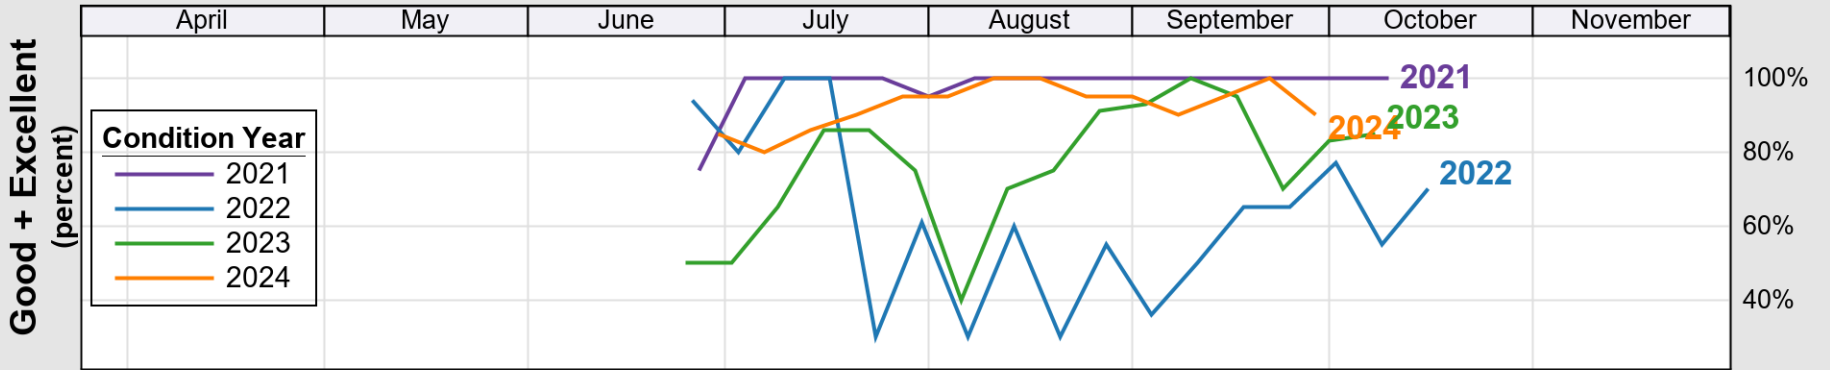

USDA

Crop Progress and Condition: Corn in Massachusetts , 2025

NASS

Progress Year(s) — 2025 2024 2020 - 2024

Source: National Agricultural Statistics Service (NASS), Crop Progress Report

USDA Crop Progress and Condition: Pasture and Range in Massachusetts , 2025 NASS