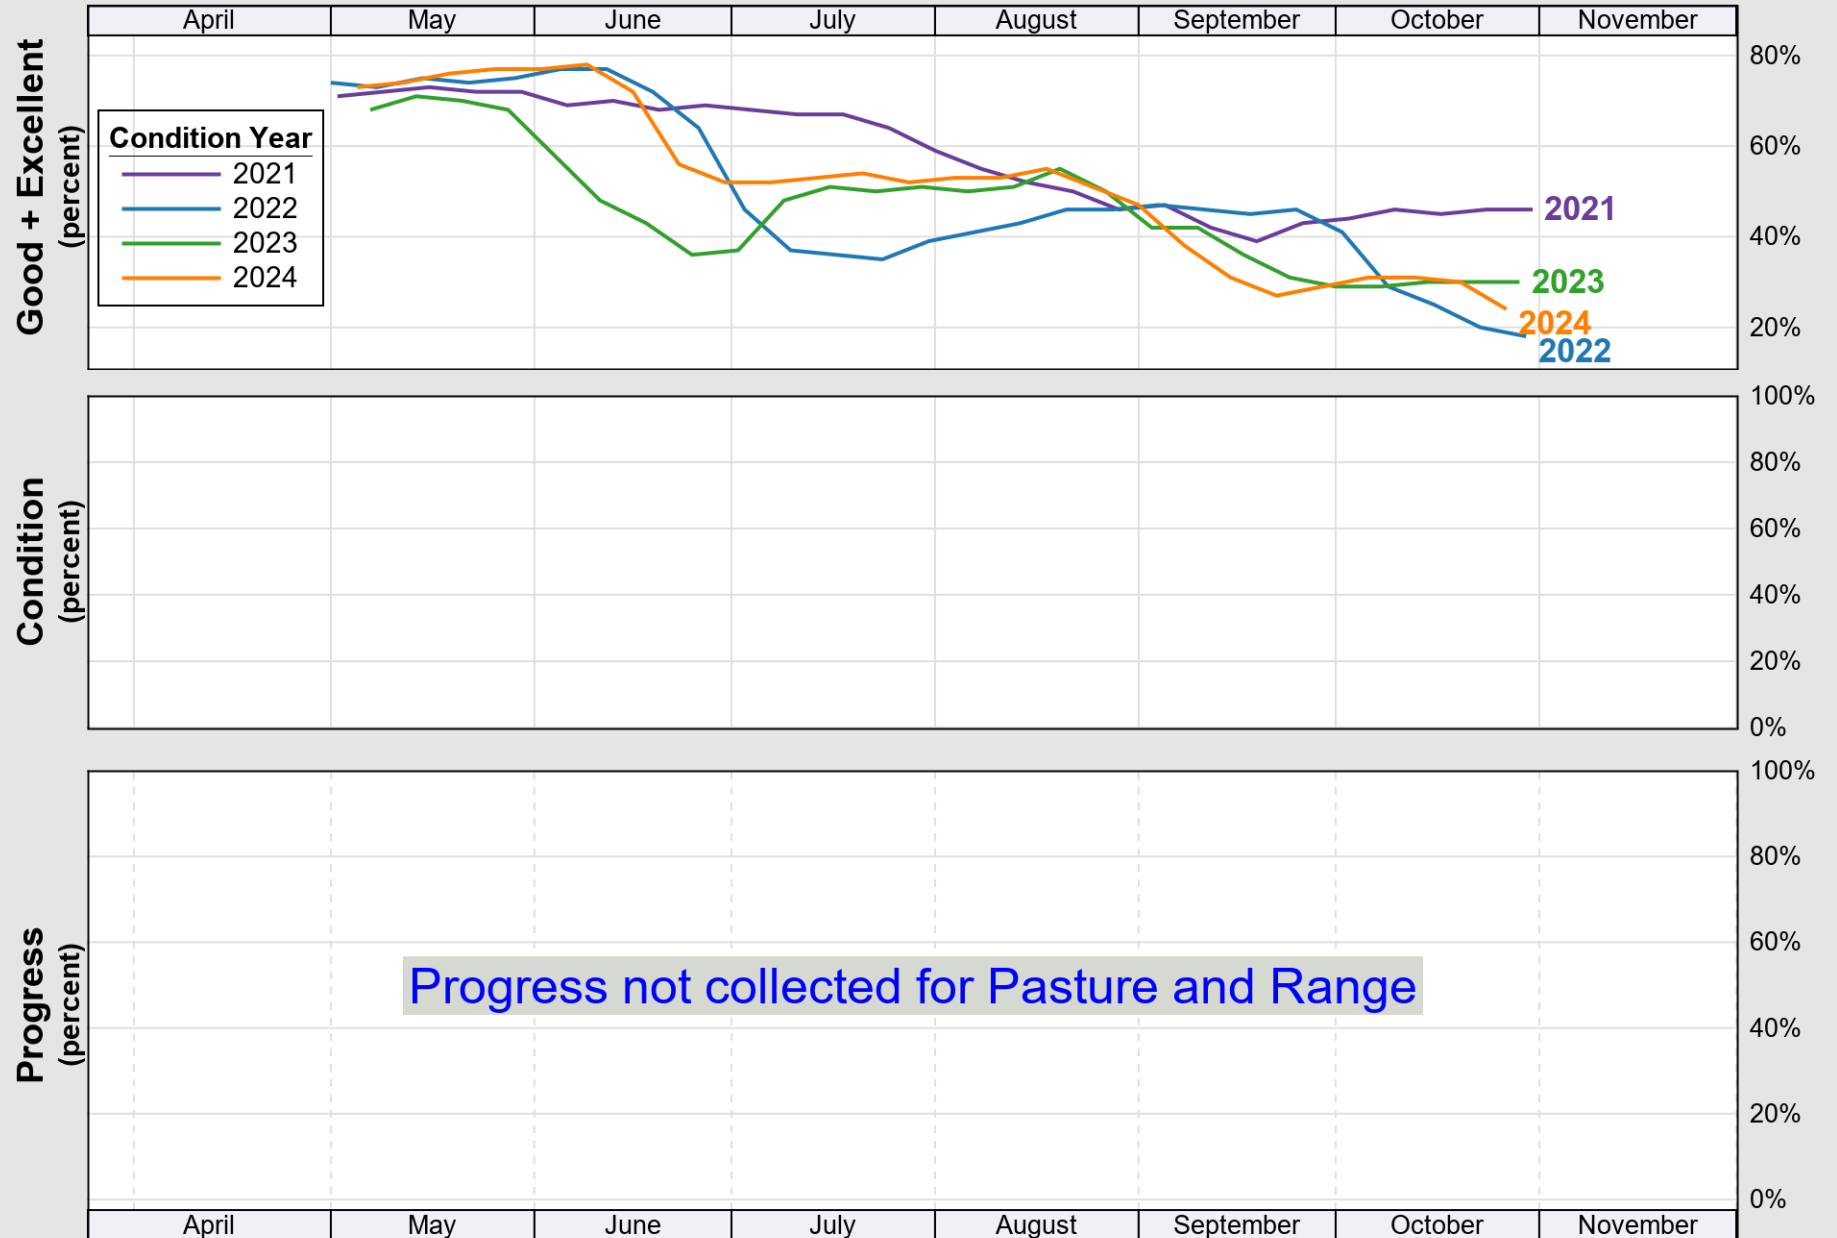

USDA

Crop Progress and Condition: Corn in Indiana , 2025

NASS

Source: National Agricultural Statistics Service (NASS), Crop Progress Report

USDA

Crop Progress and Condition: Pasture and Range in Indiana , 2025

NASS

Source: National Agricultural Statistics Service (NASS), Crop Progress Report

USDA

Crop Progress and Condition: Soybeans in Indiana , 2025

NASS

Source: National Agricultural Statistics Service (NASS), Crop Progress Report