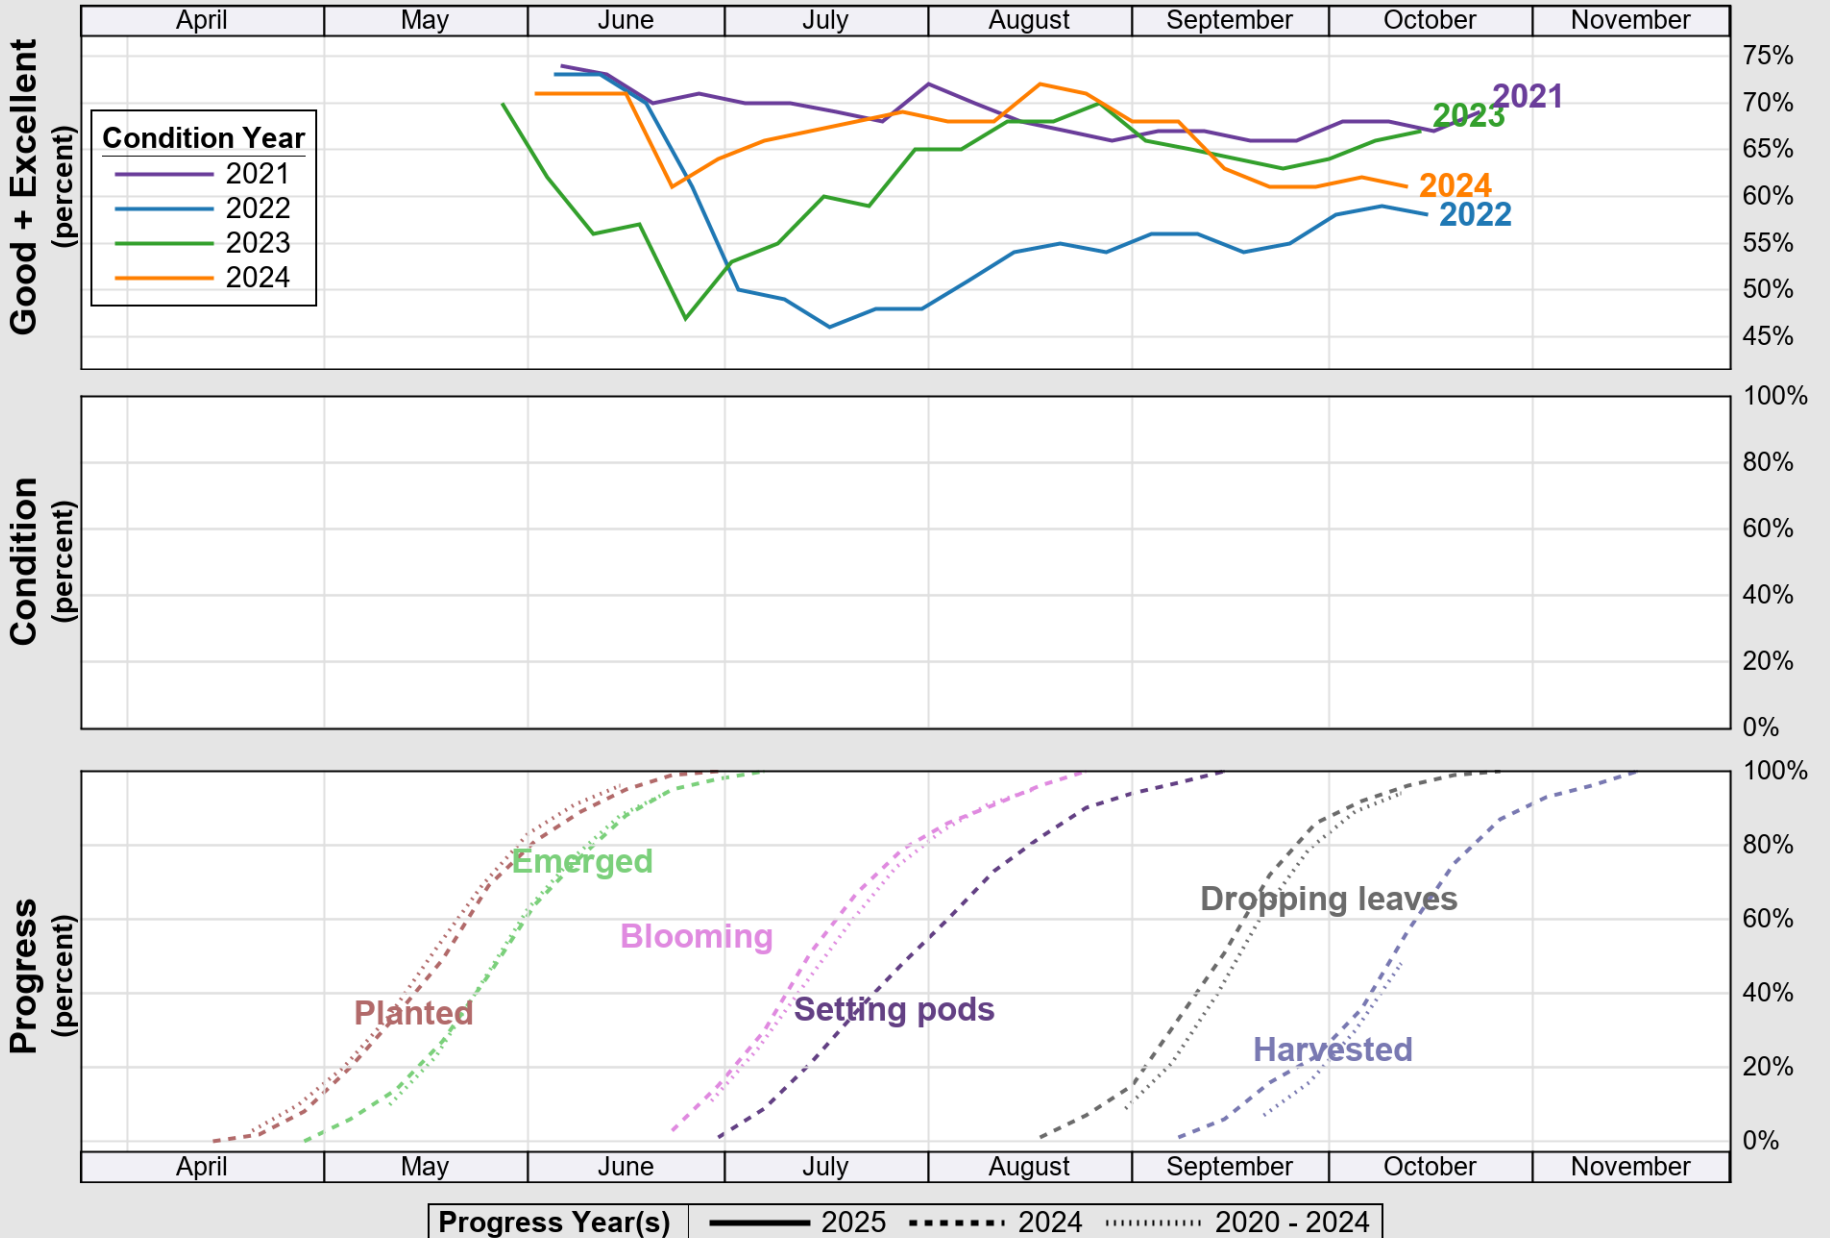

USDA

Crop Progress and Condition: Corn in Indiana , 2025

NASS

Source: National Agricultural Statistics Service (NASS), Crop Progress Report

USDA

Crop Progress and Condition: Pasture and Range in Indiana , 2025

NASS

Source: National Agricultural Statistics Service (NASS), Crop Progress Report

USDA

Crop Progress and Condition: Soybeans in Indiana , 2025

NASS

Source: National Agricultural Statistics Service (NASS), Crop Progress Report

USDA

Crop Progress and Condition: Winter Wheat in Indiana , 2025

NASS

Source: National Agricultural Statistics Service (NASS), Crop Progress Report