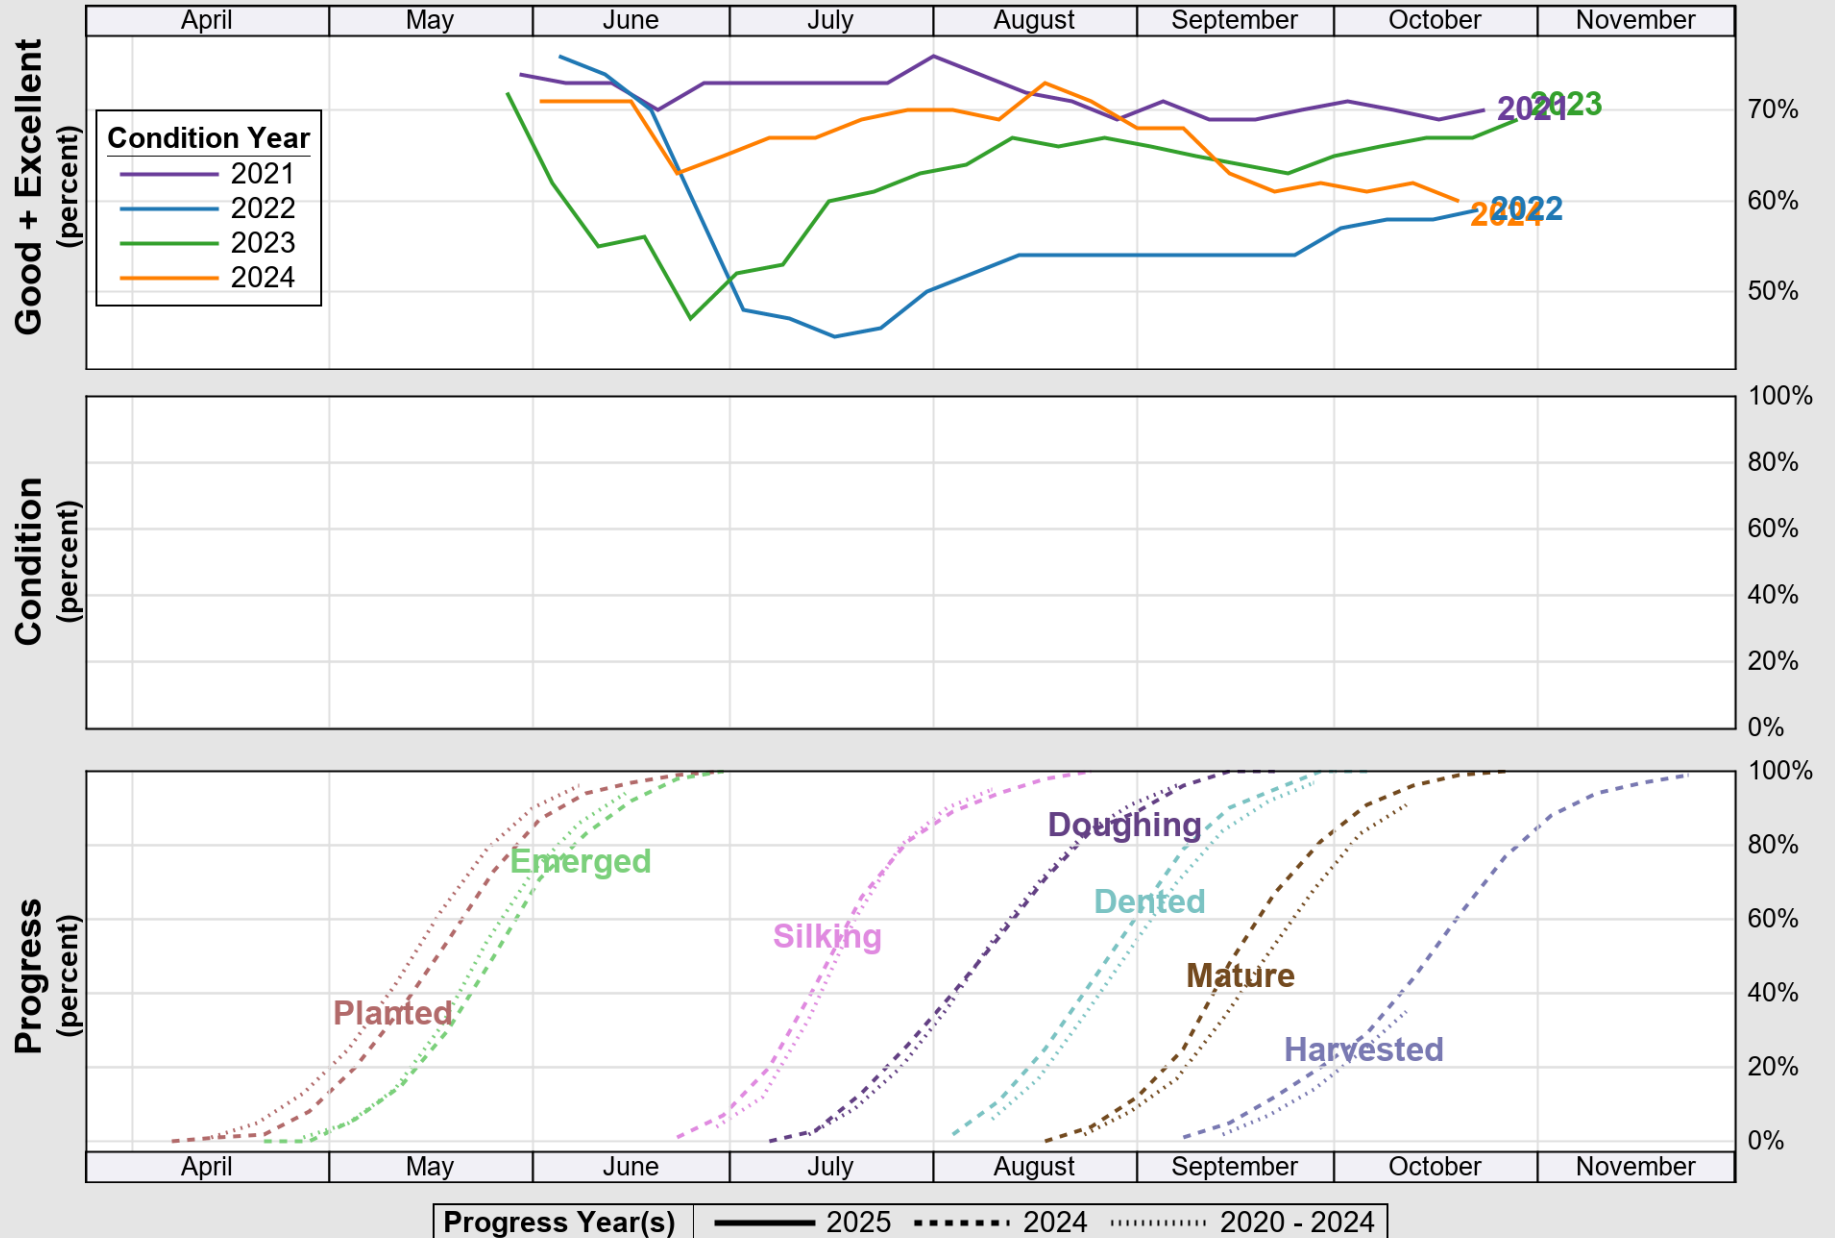

USDA

Crop Progress and Condition: Corn in Indiana , 2025

NASS

Source: National Agricultural Statistics Service (NASS), Crop Progress Report

USDA

Crop Progress and Condition: Pasture and Range in Indiana , 2025

NASS

Source: National Agricultural Statistics Service (NASS), Crop Progress Report

USDA

Crop Progress and Condition: Soybeans in Indiana , 2025

NASS

Source: National Agricultural Statistics Service (NASS), Crop Progress Report

USDA

Crop Progress and Condition: Winter Wheat in Indiana , 2025

NASS

Source: National Agricultural Statistics Service (NASS), Crop Progress Report