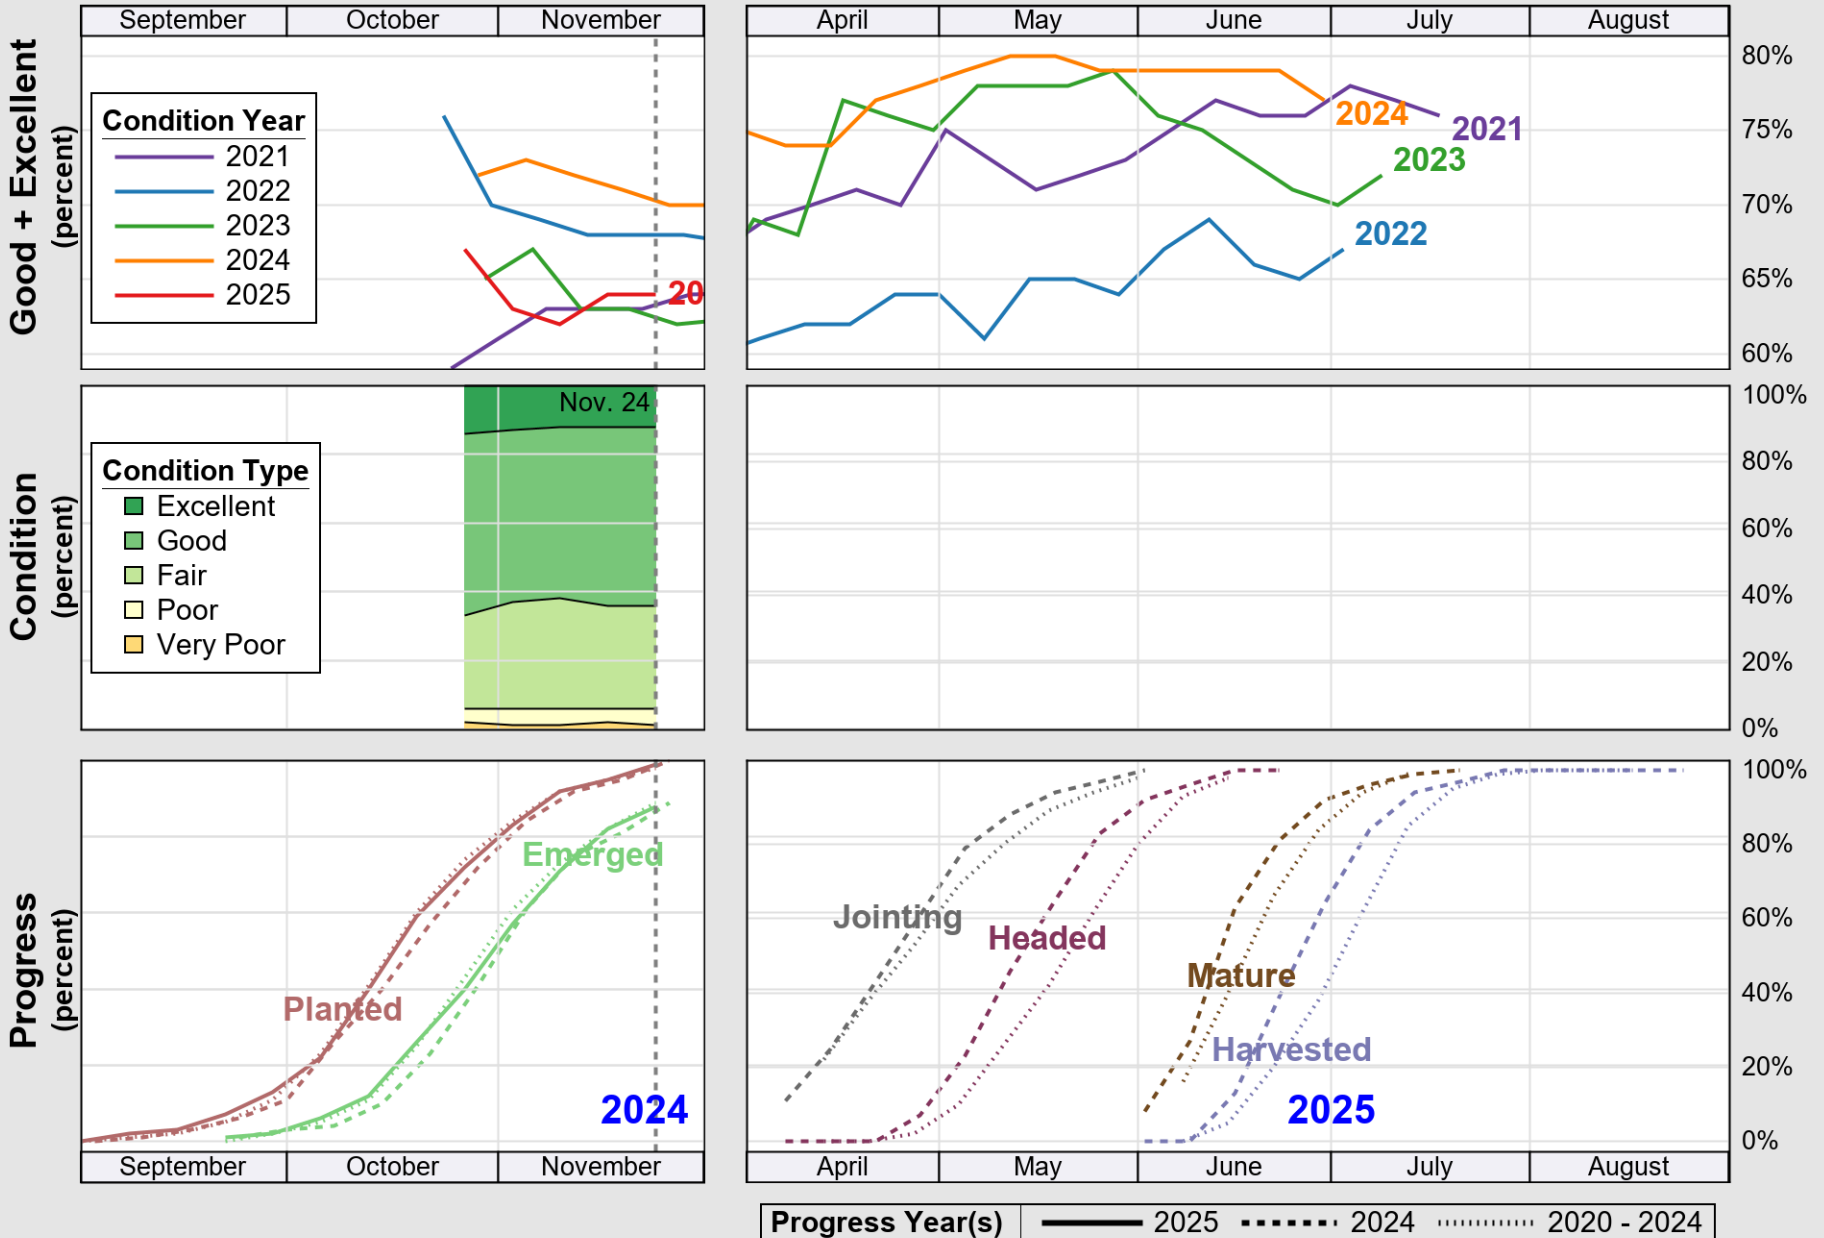

USDA

Crop Progress and Condition: Corn in Indiana , 2025

NASS

Source: National Agricultural Statistics Service (NASS), Crop Progress Report

USDA

Crop Progress and Condition: Pasture and Range in Indiana , 2025

NASS

Source: National Agricultural Statistics Service (NASS), Crop Progress Report

USDA

Crop Progress and Condition: Soybeans in Indiana , 2025

NASS

Source: National Agricultural Statistics Service (NASS), Crop Progress Report

USDA

Crop Progress and Condition: Winter Wheat in Indiana , 2025

NASS

Source: National Agricultural Statistics Service (NASS), Crop Progress Report