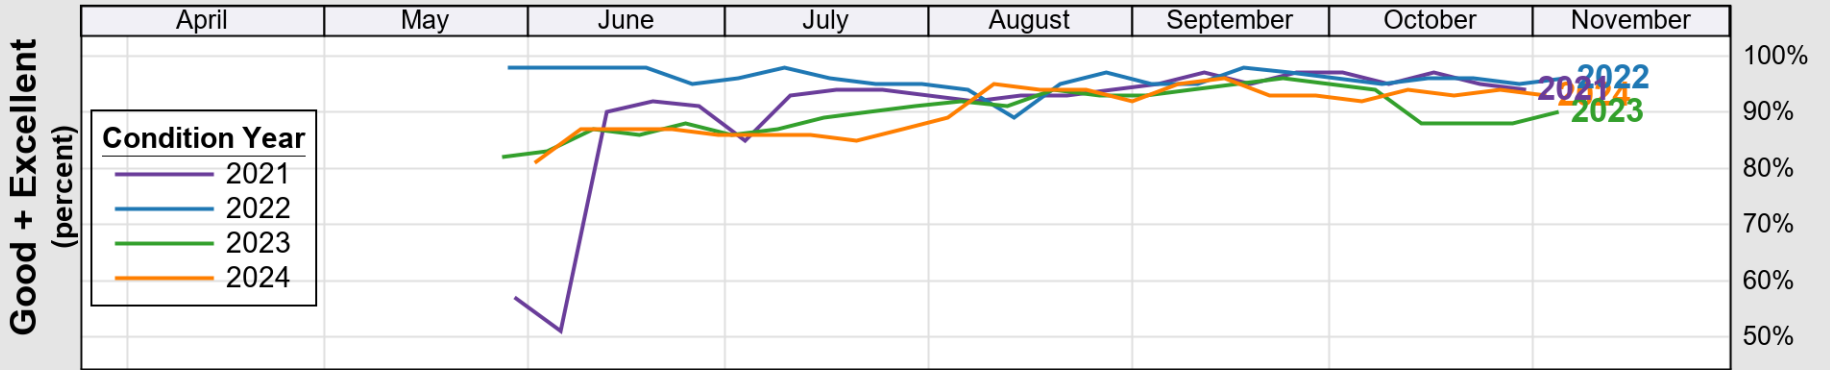

### Crop Progress and Condition: Barley in Idaho , 2025

NASS

Source: National Agricultural Statistics Service (NASS), Crop Progress Report

USDA

### Crop Progress and Condition: Corn in Idaho , 2025

NASS

Progress Year(s)    — 2025    ..... 2024    ..... 2020 - 2024

Source: National Agricultural Statistics Service (NASS), Crop Progress Report

USDA