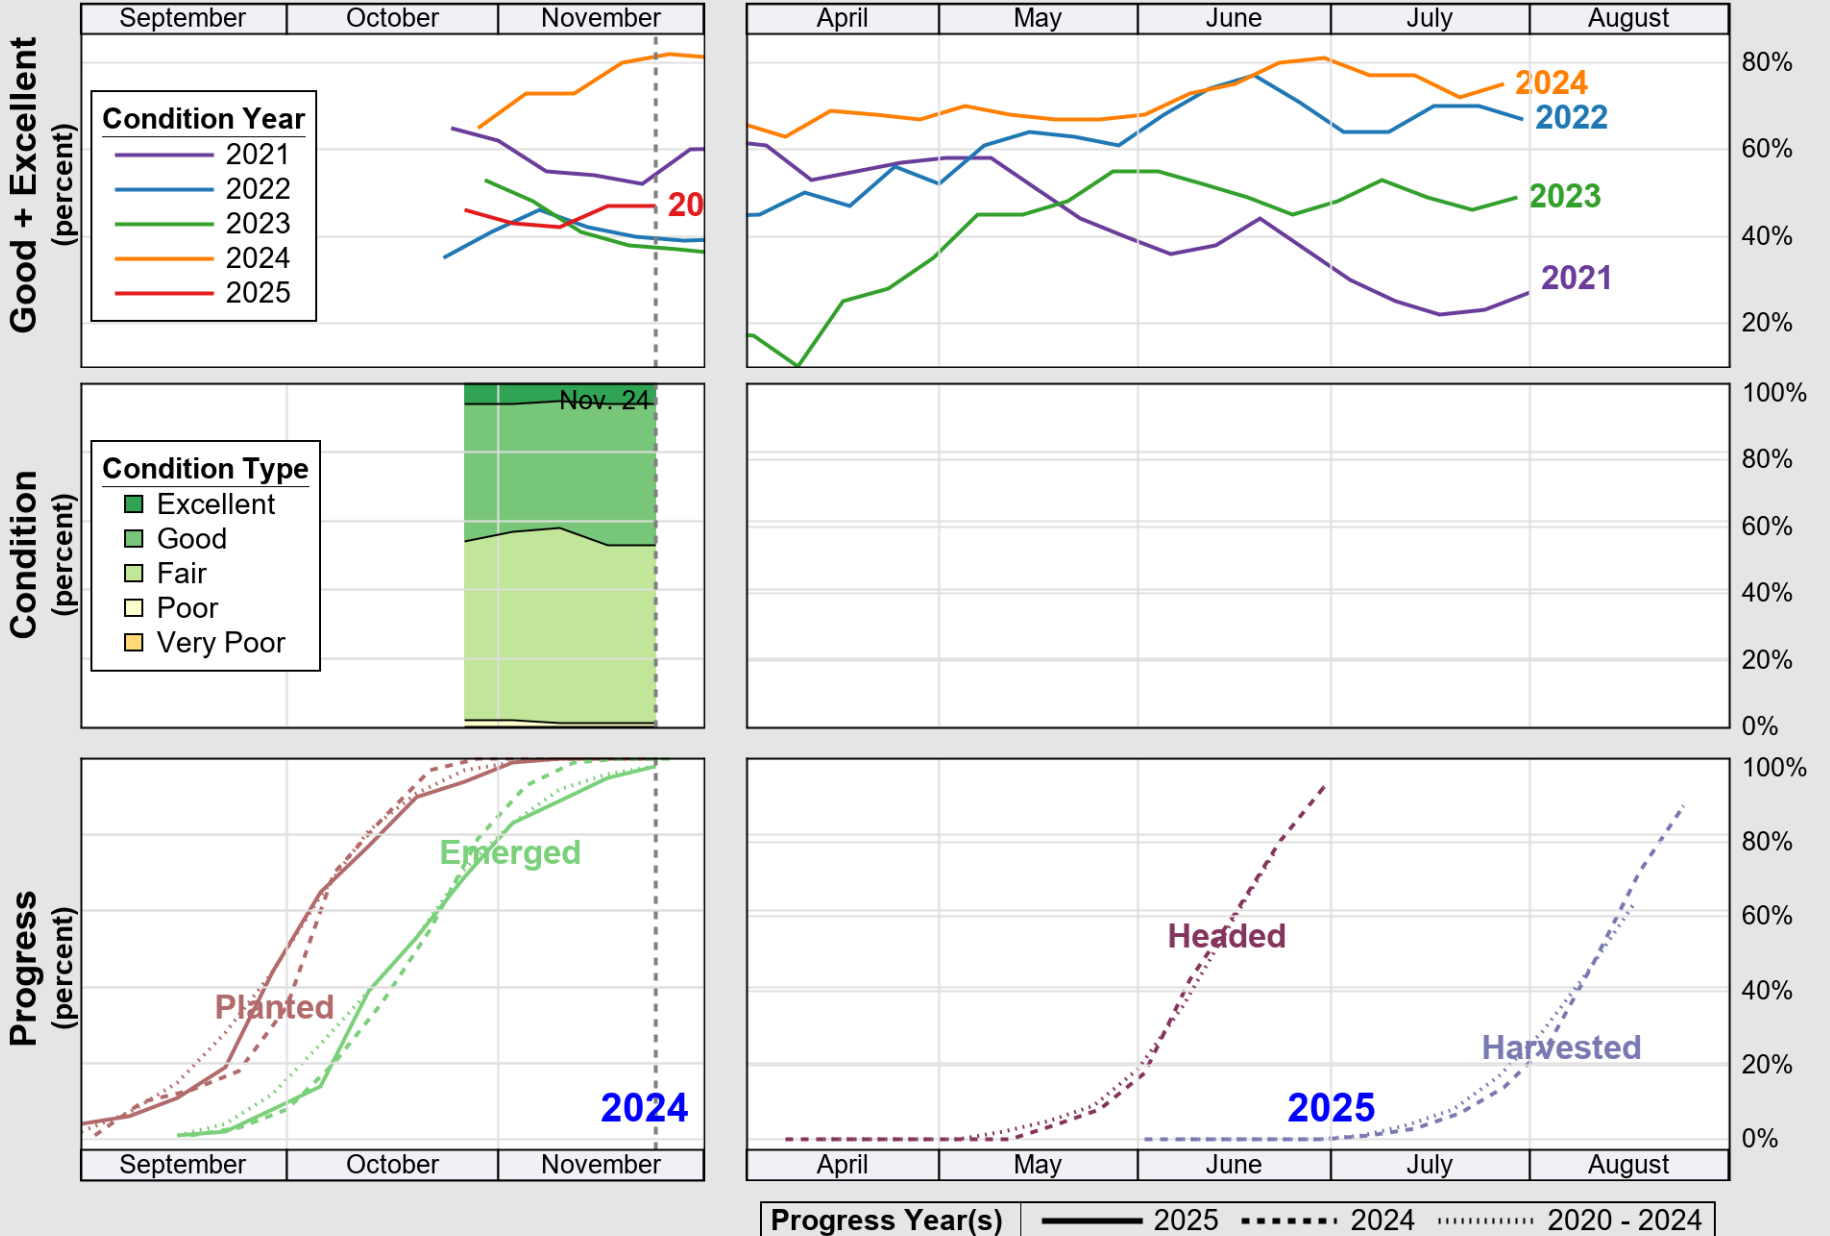

USDA

Crop Progress and Condition: Winter Wheat in Idaho , 2025

NASS

Source: National Agricultural Statistics Service (NASS), Crop Progress Report