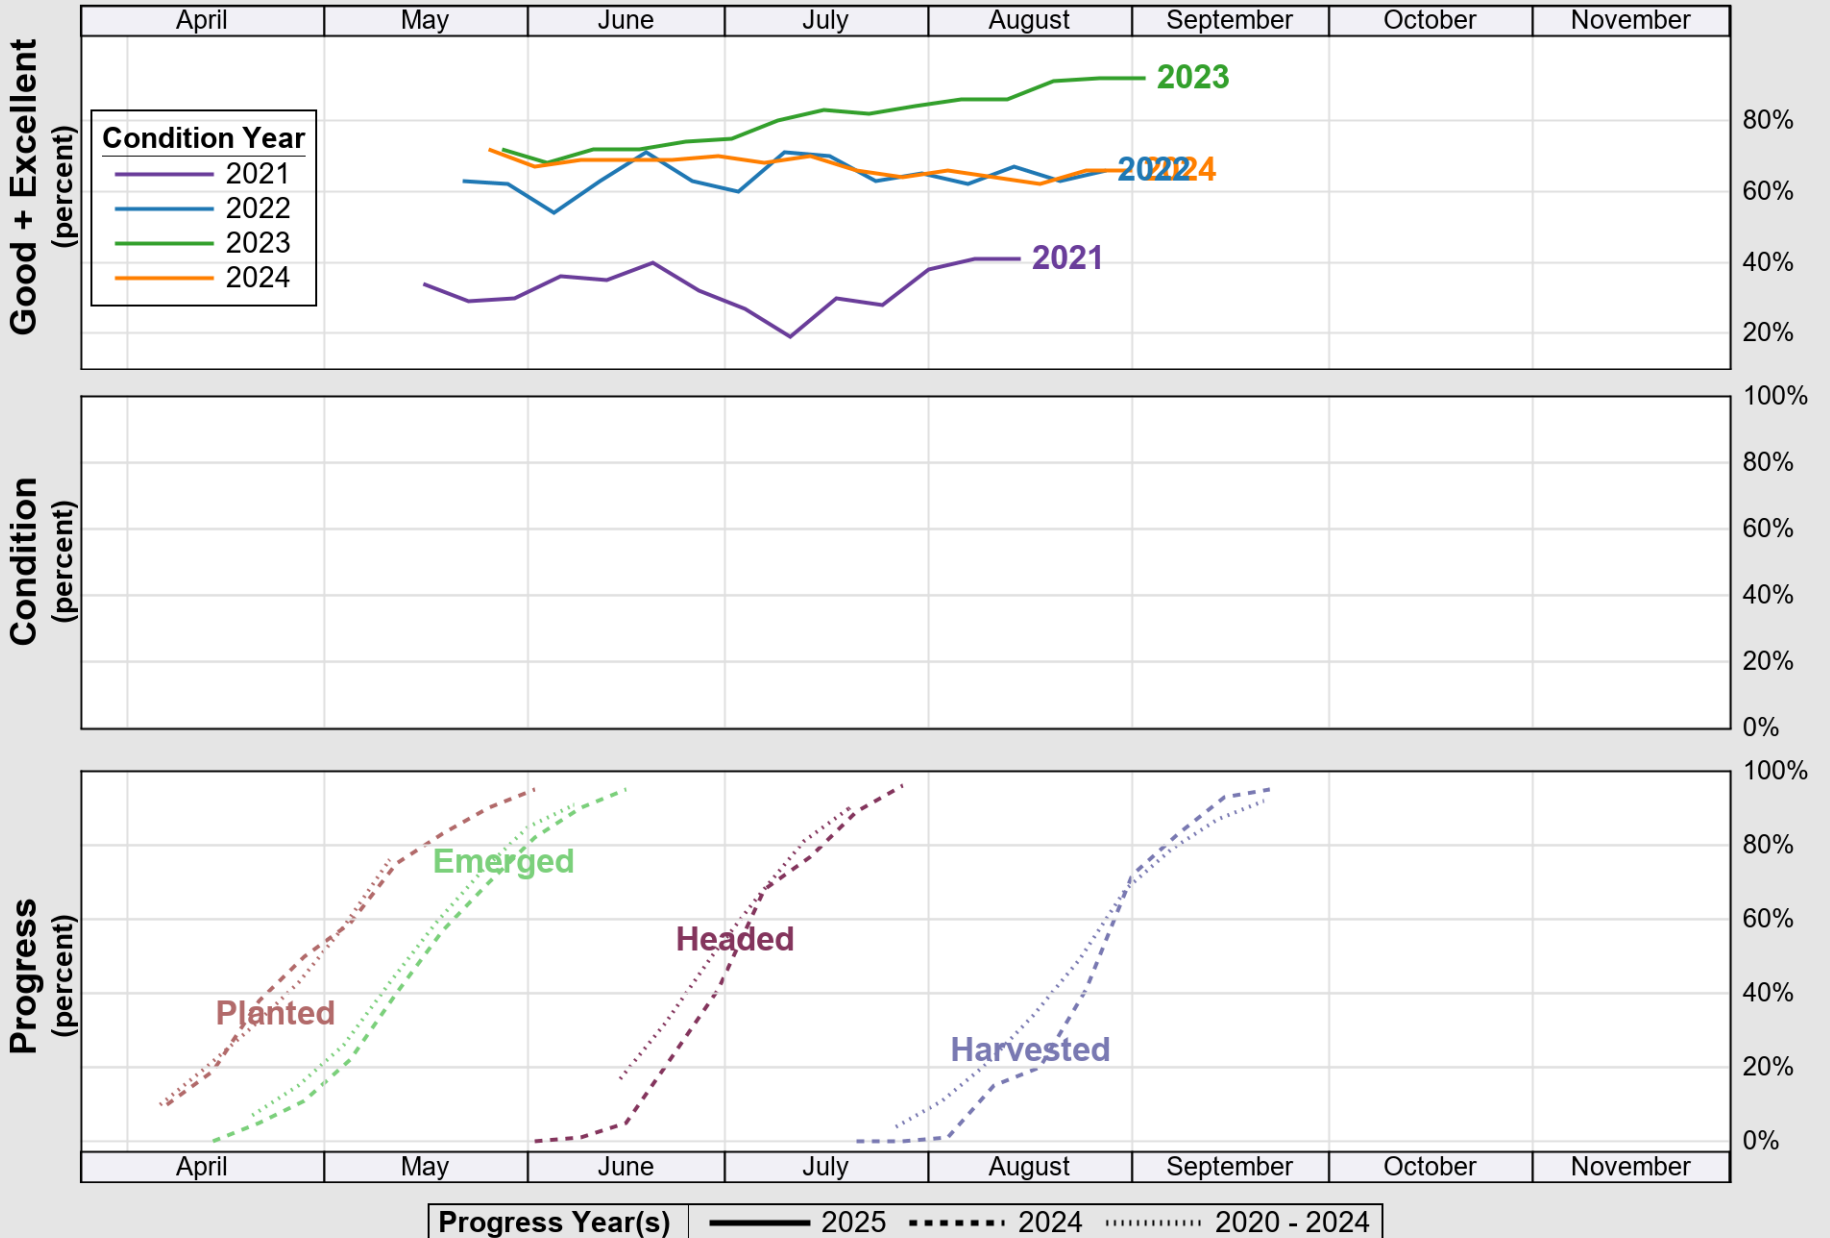

### Crop Progress and Condition: Barley in Idaho , 2025

NASS

Source: National Agricultural Statistics Service (NASS), Crop Progress Report

USDA

### Crop Progress and Condition: Corn in Idaho , 2025

NASS

Progress Year(s)    — 2025    ..... 2024    ..... 2020 - 2024

Source: National Agricultural Statistics Service (NASS), Crop Progress Report

USDA

### Crop Progress and Condition: Oats in Idaho , 2025

NASS

Source: National Agricultural Statistics Service (NASS), Crop Progress Report

USDA