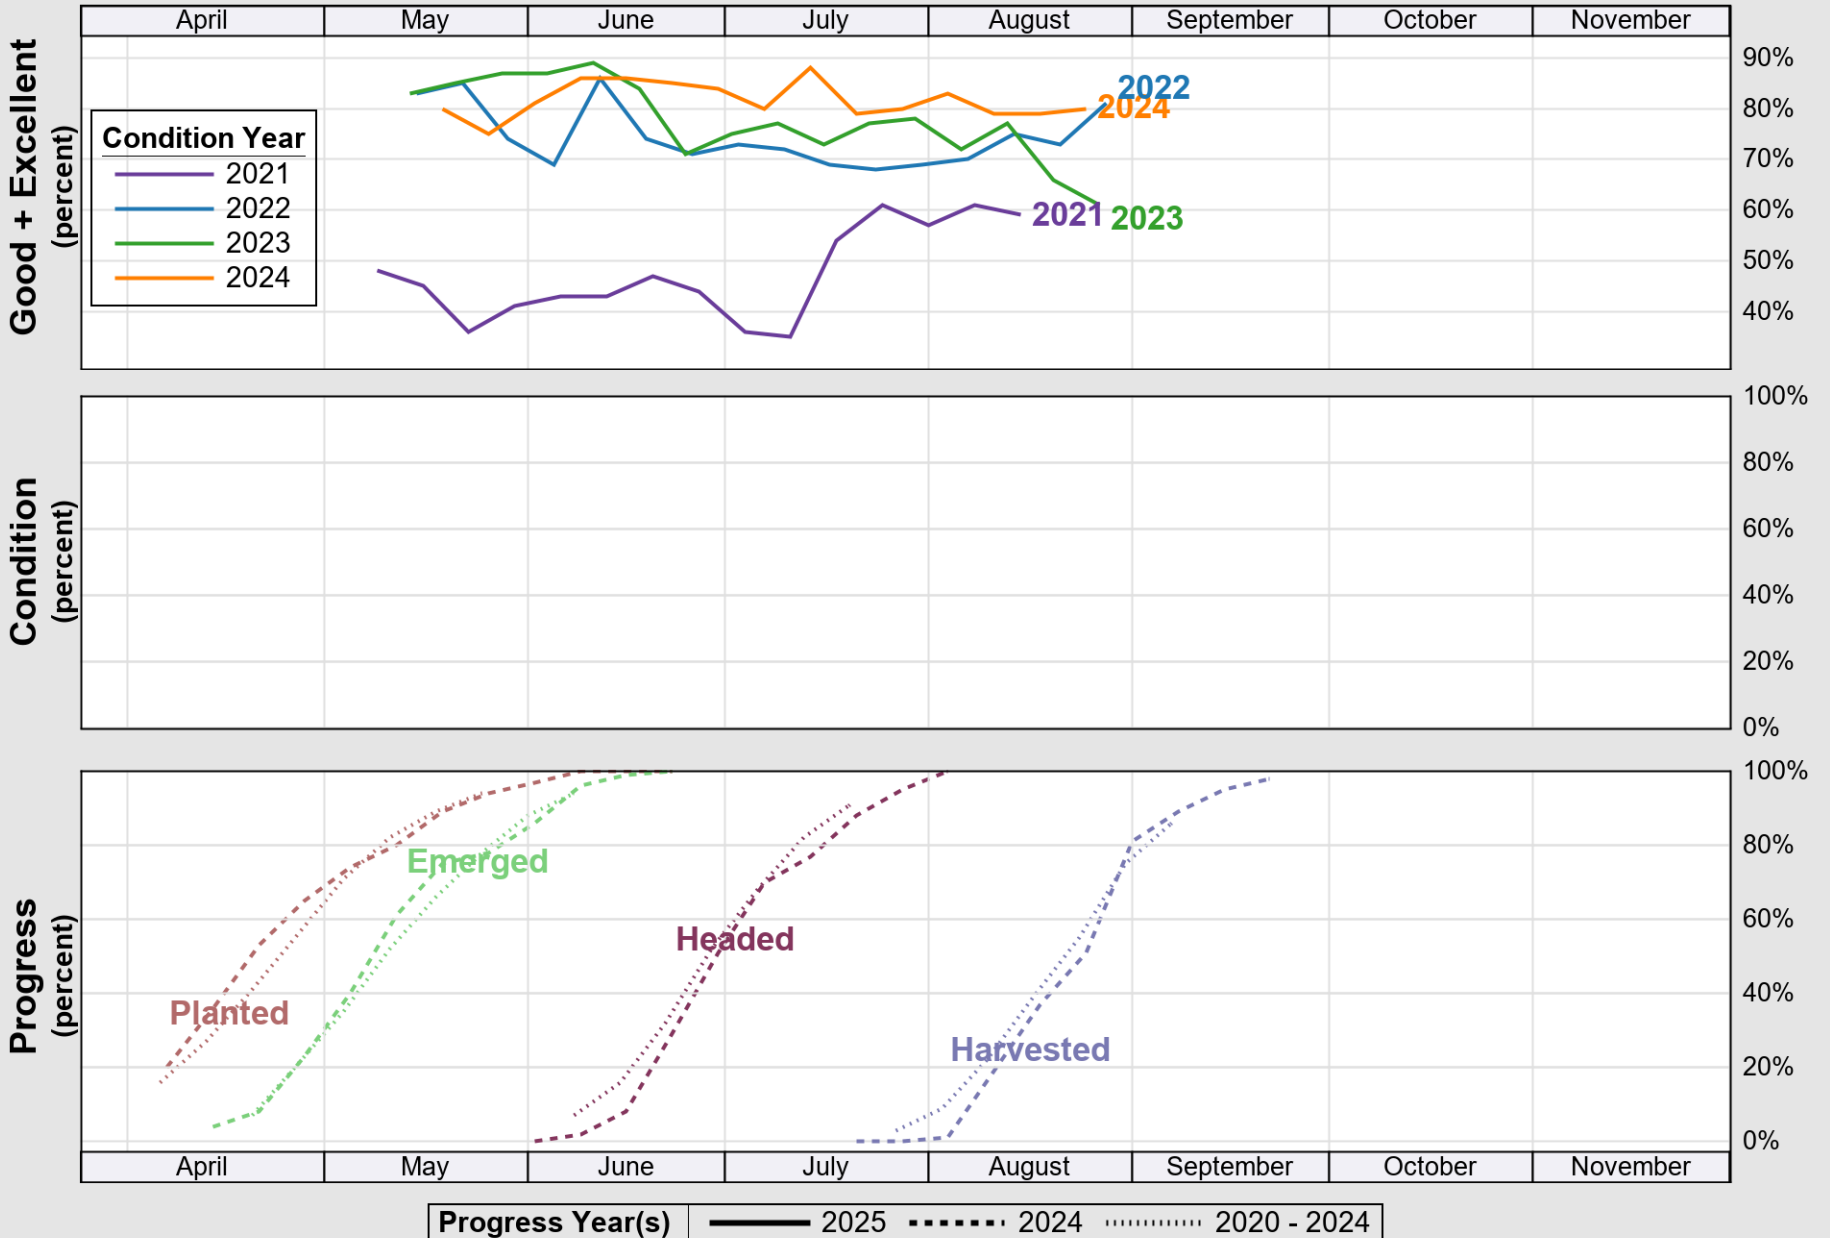

### Crop Progress and Condition: Barley in Idaho , 2025

NASS

Source: National Agricultural Statistics Service (NASS), Crop Progress Report

USDA

### Crop Progress and Condition: Corn in Idaho , 2025

NASS

Progress Year(s)    — 2025    ..... 2024    ..... 2020 - 2024

Source: National Agricultural Statistics Service (NASS), Crop Progress Report

USDA