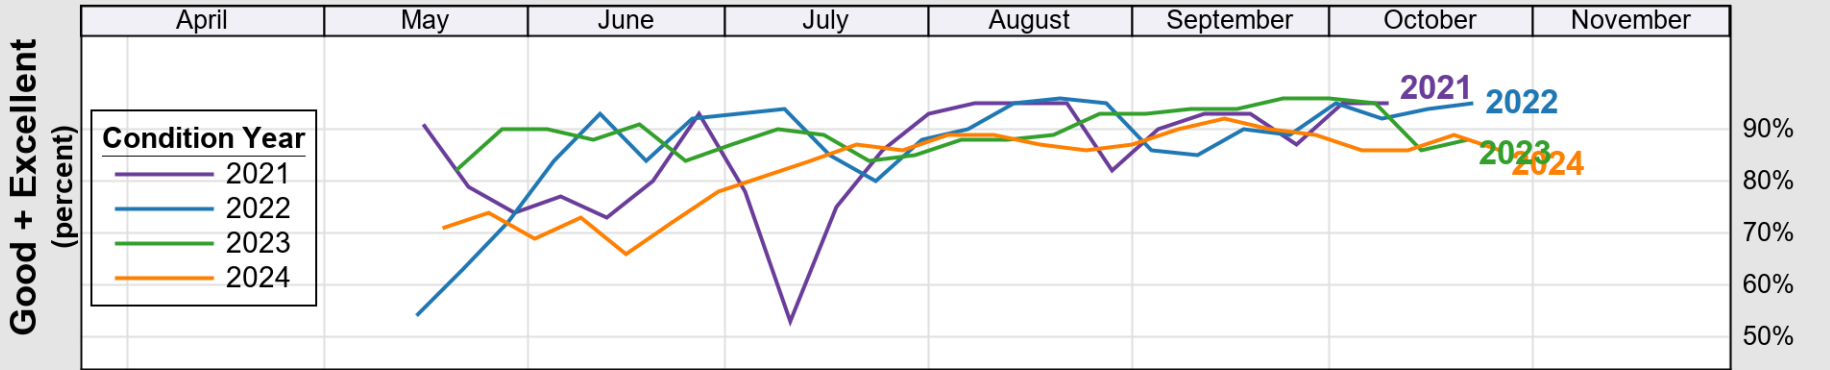

# Crop Progress and Condition: Spring Wheat in Idaho , 2025

NASS

Source: National Agricultural Statistics Service (NASS), Crop Progress Report

USDA

### Crop Progress and Condition: Sugar Beets in Idaho , 2025

NASS

Progress Year(s)    — 2025    ..... 2024    - - - - - 2020 - 2024

Source: National Agricultural Statistics Service (NASS), Crop Progress Report