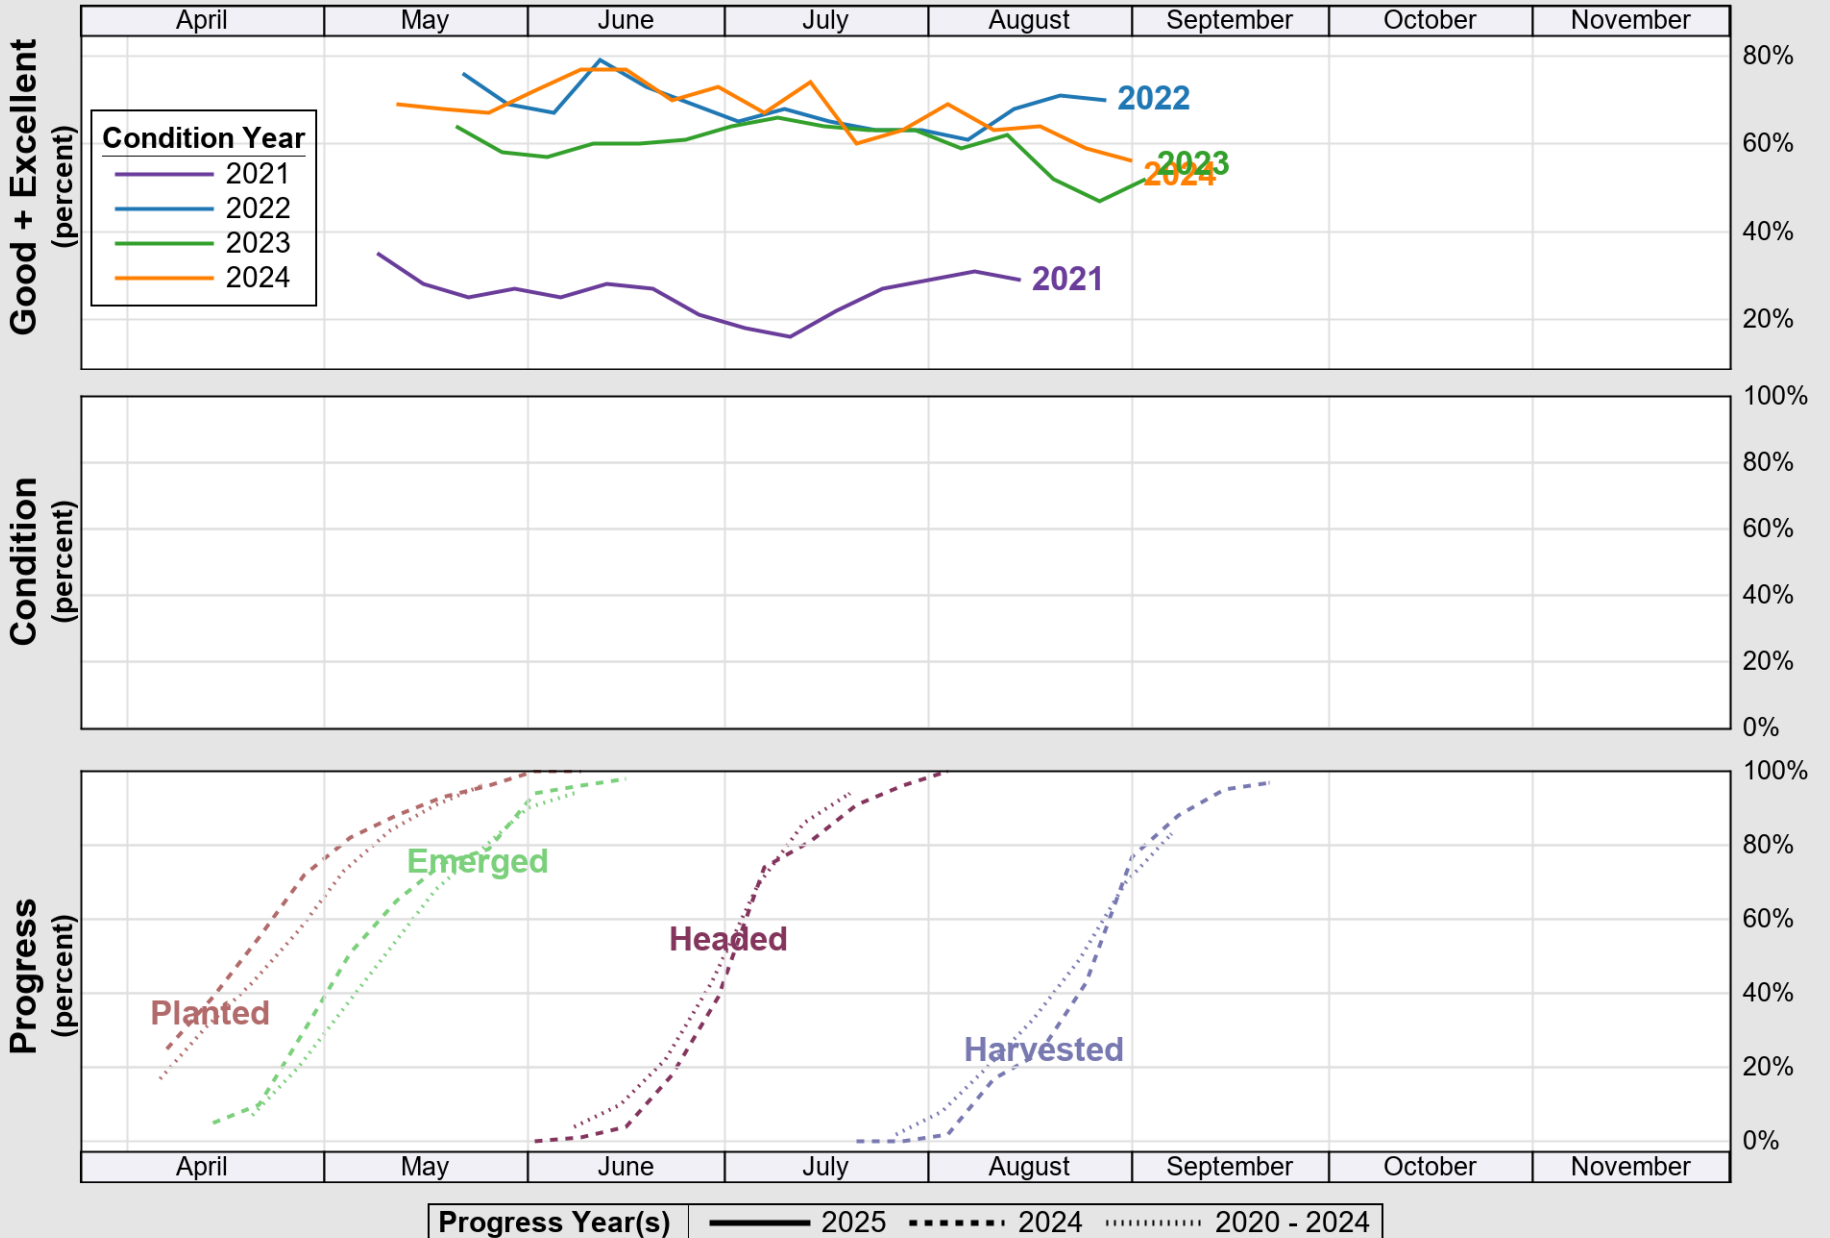

### Crop Progress and Condition: Corn in Idaho , 2025

NASS

Progress Year(s)    — 2025    ..... 2024    ..... 2020 - 2024

Source: National Agricultural Statistics Service (NASS), Crop Progress Report

USDA

### Crop Progress and Condition: Pasture and Range in Idaho , 2025

NASS

Source: National Agricultural Statistics Service (NASS), Crop Progress Report

USDA

# Crop Progress and Condition: Spring Wheat in Idaho , 2025

NASS

Source: National Agricultural Statistics Service (NASS), Crop Progress Report

USDA

### Crop Progress and Condition: Sugar Beets in Idaho , 2025

NASS

Progress Year(s)    — 2025    ..... 2024    - - - - - 2020 - 2024

Source: National Agricultural Statistics Service (NASS), Crop Progress Report