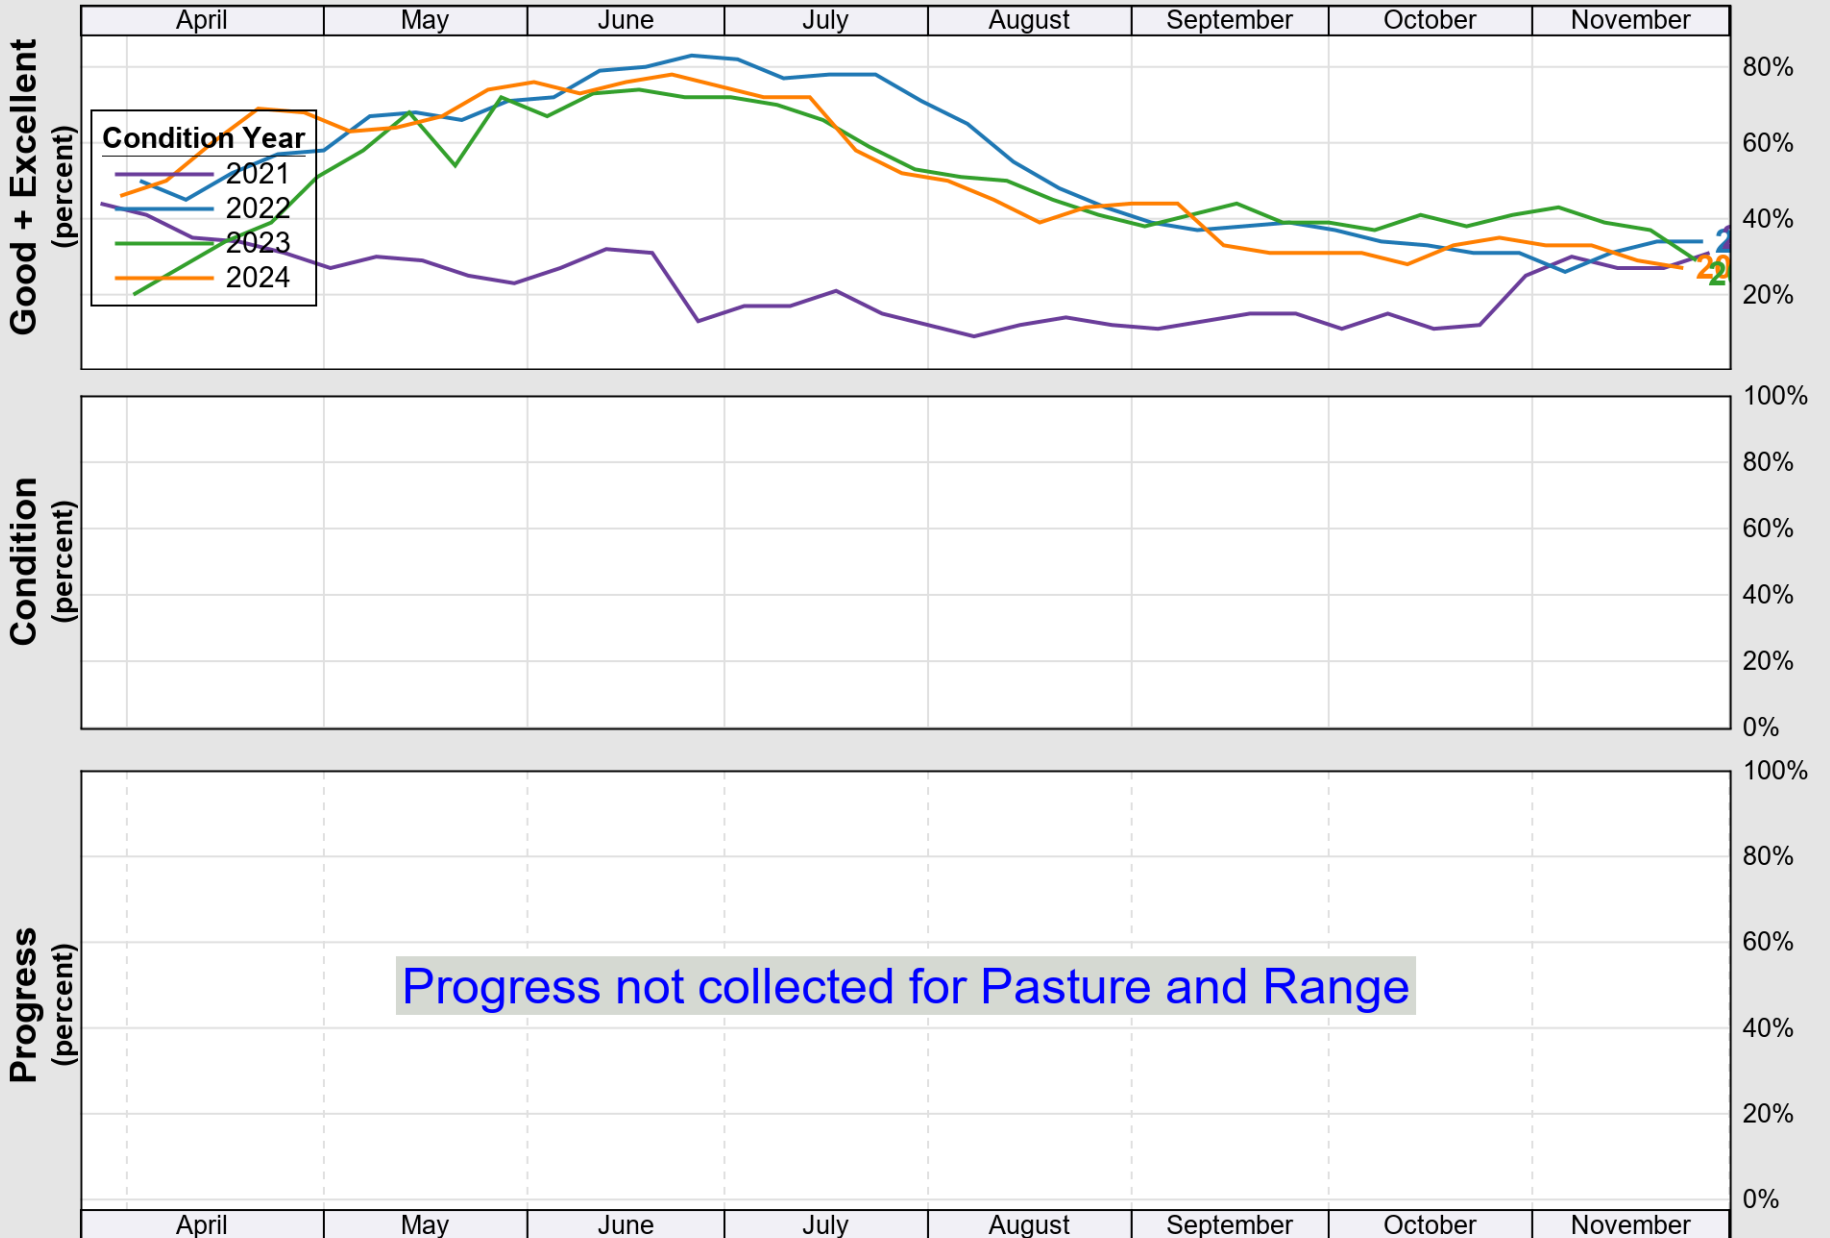

USDA

Crop Progress and Condition: Pasture and Range in Idaho , 2025

NASS

Source: National Agricultural Statistics Service (NASS), Crop Progress Report