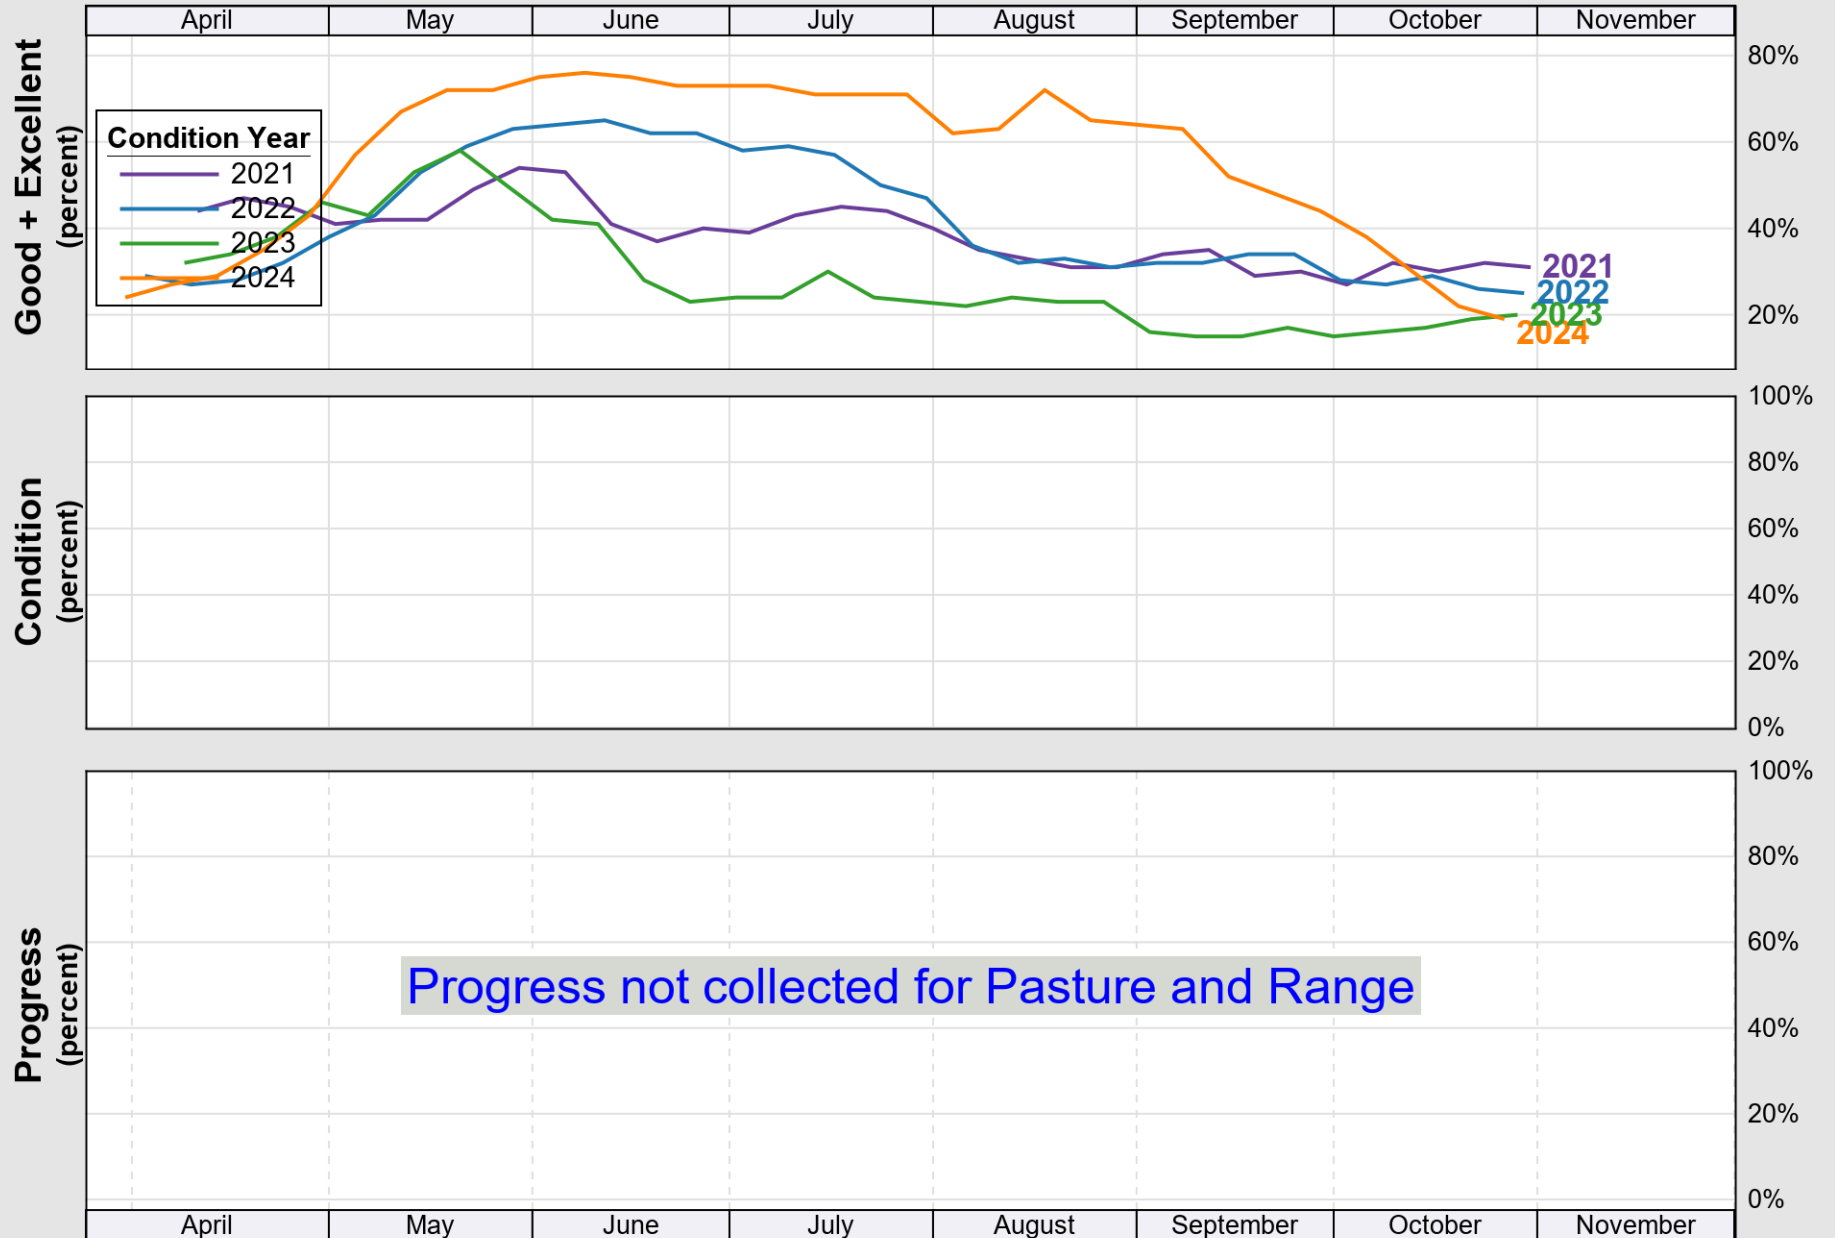

USDA

Crop Progress and Condition: Pasture and Range in Iowa , 2025

NASS

Source: National Agricultural Statistics Service (NASS), Crop Progress Report