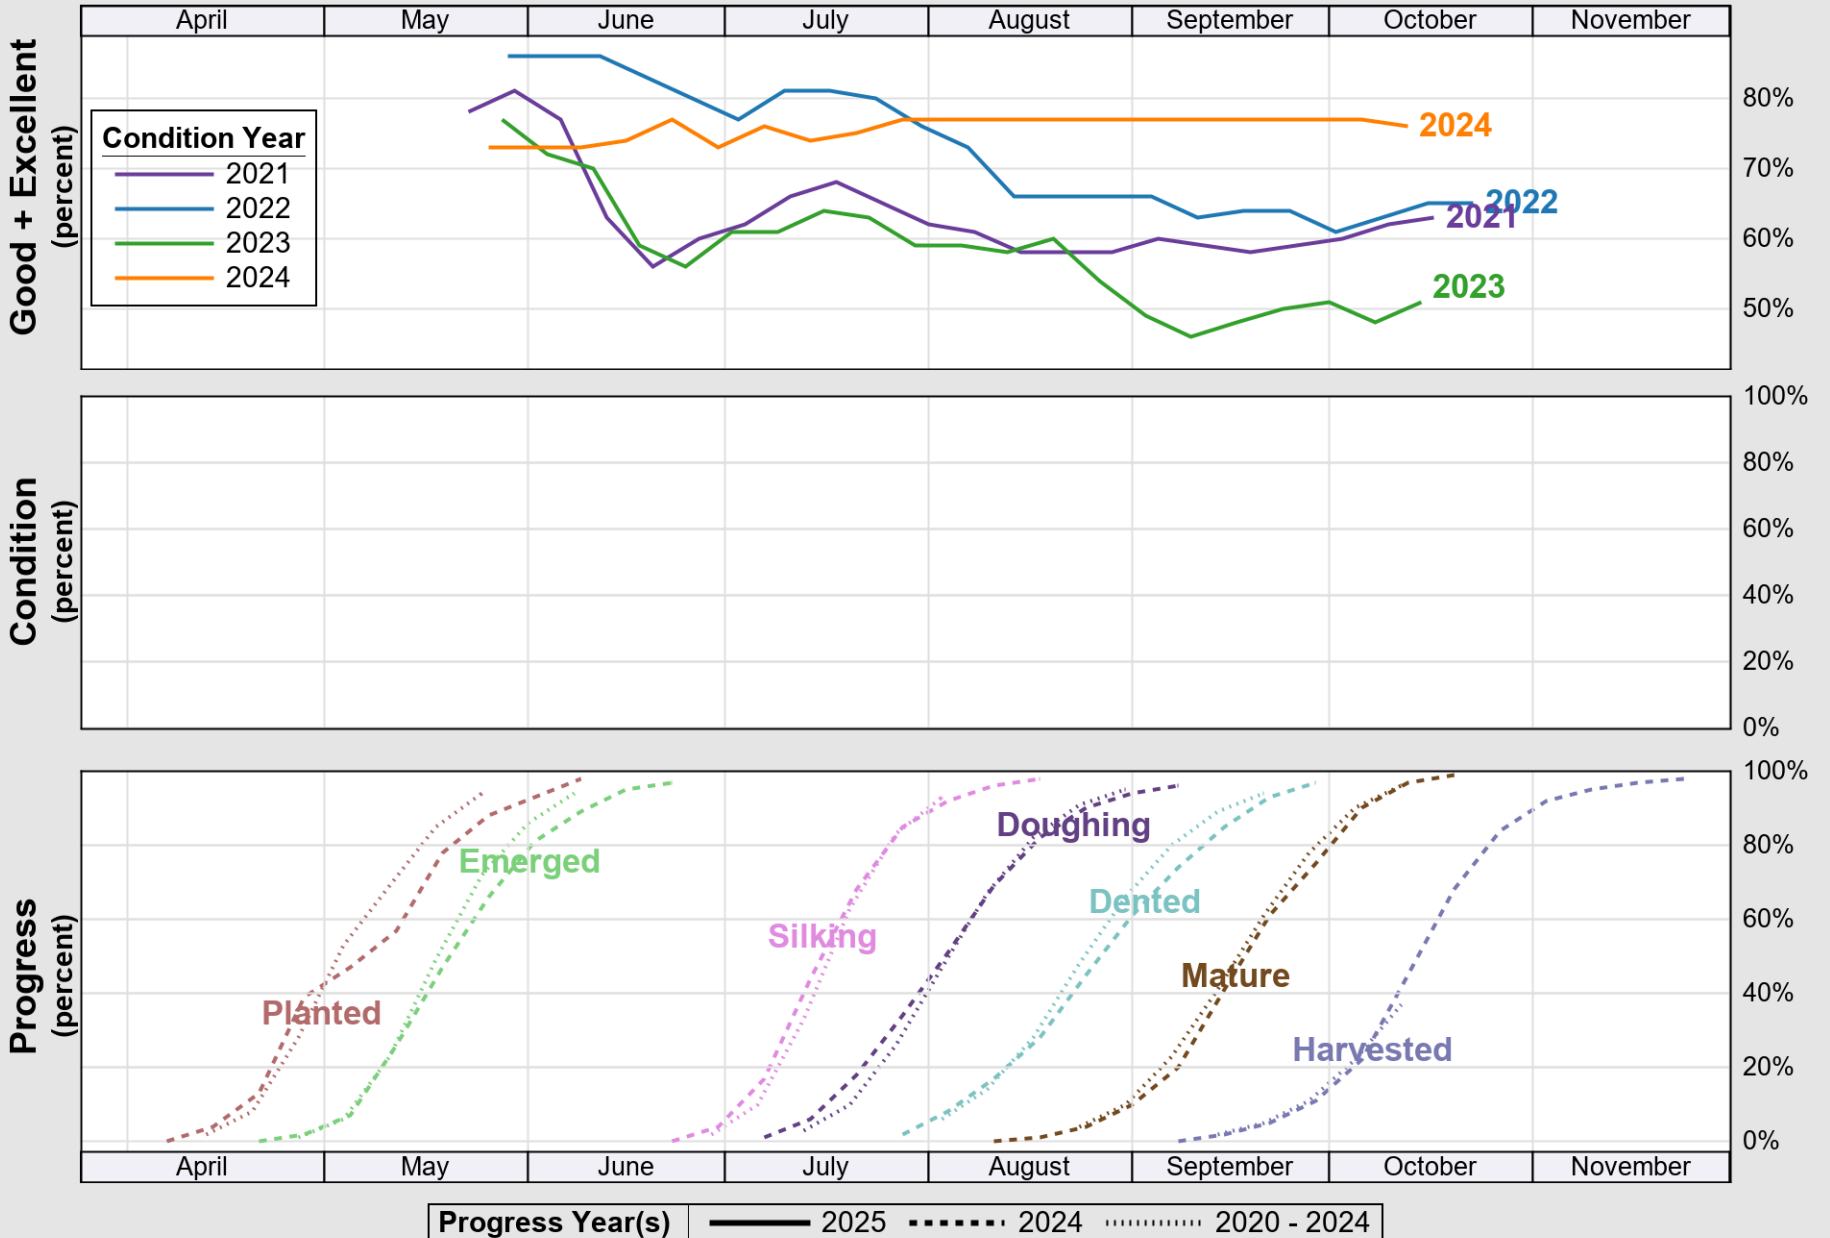

# Crop Progress and Condition: Corn in Iowa, 2025

NASS

Source: National Agricultural Statistics Service (NASS), Crop Progress Report

USDA

### Crop Progress and Condition: Oats in Iowa, 2025

NASS

Source: National Agricultural Statistics Service (NASS), Crop Progress Report

USDA