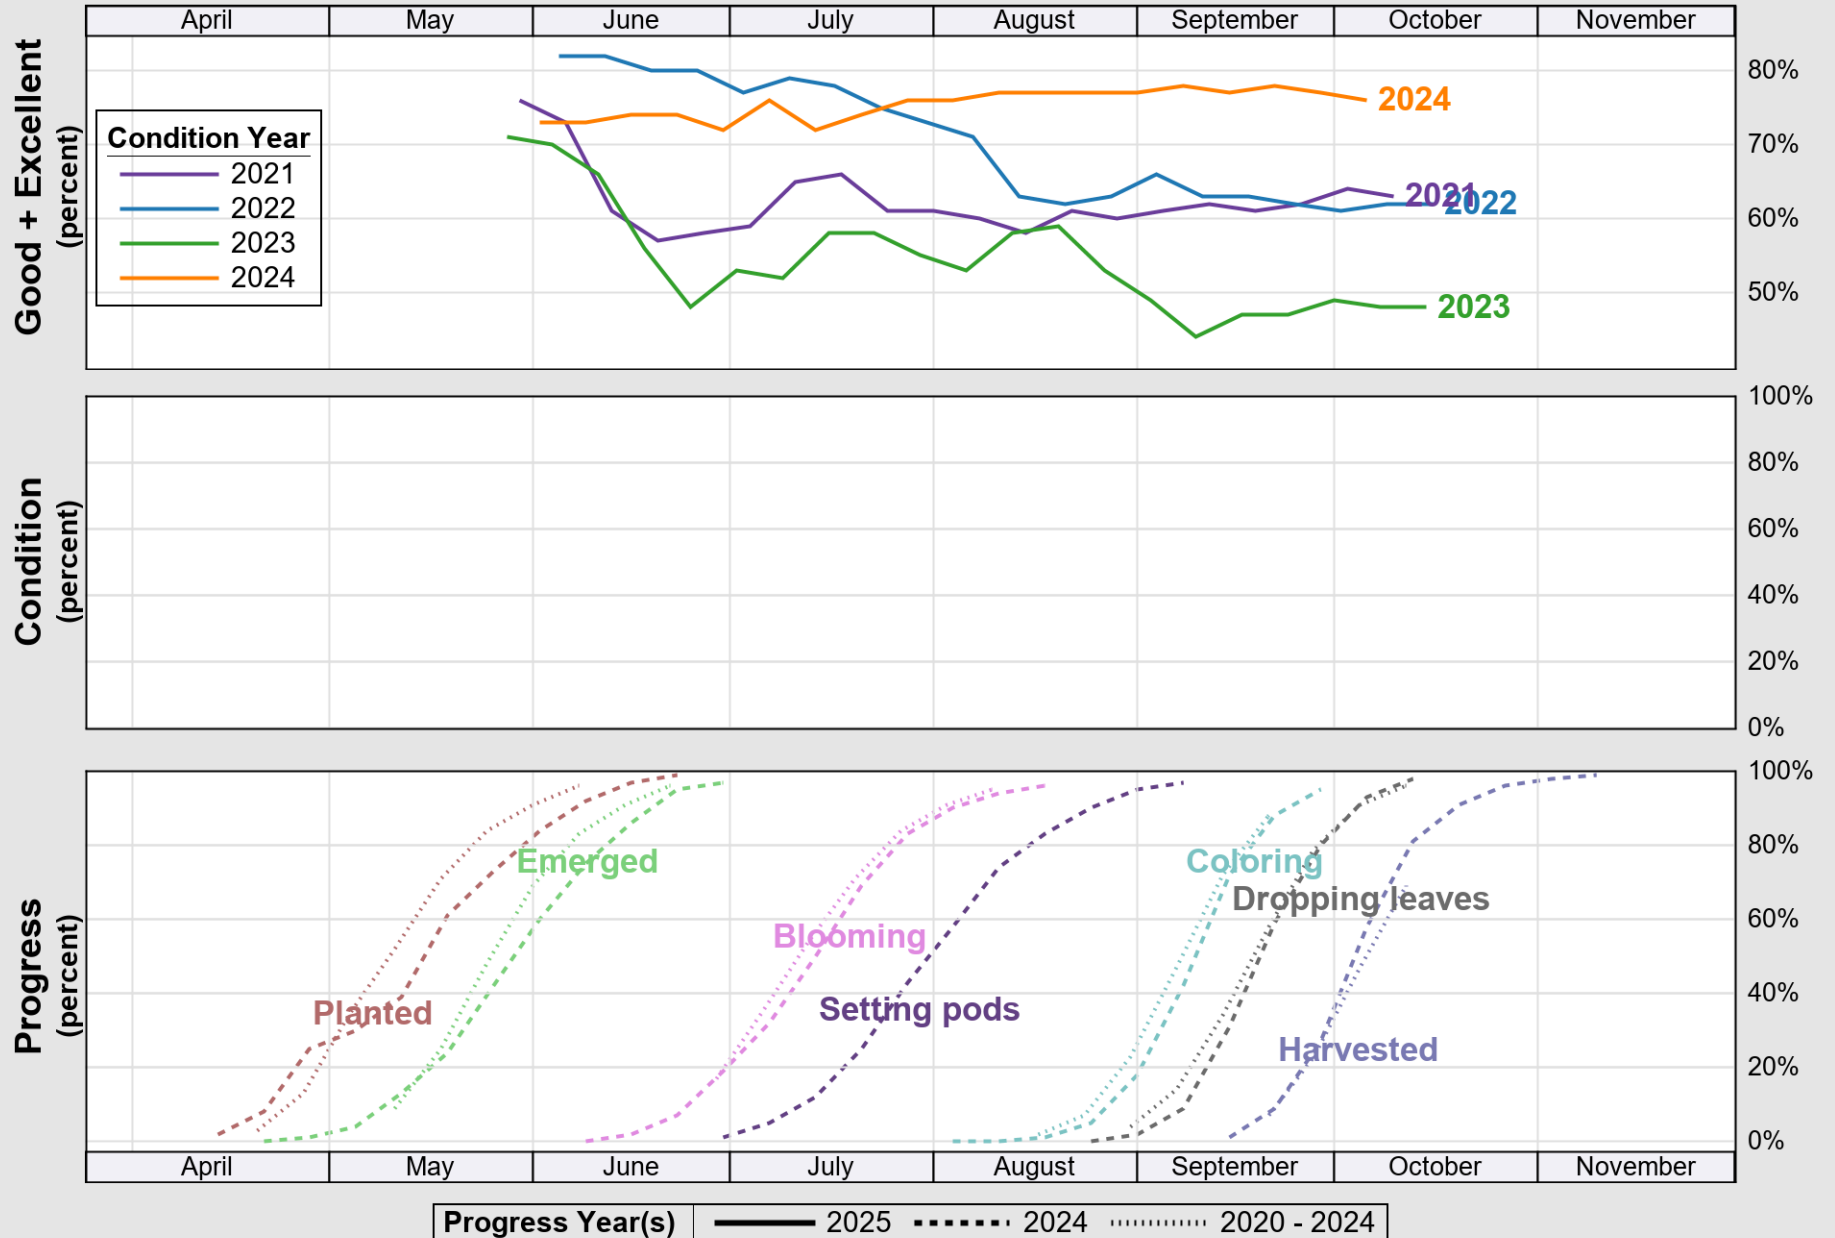

### Crop Progress and Condition: Oats in Iowa, 2025

NASS

Source: National Agricultural Statistics Service (NASS), Crop Progress Report

USDA

### Crop Progress and Condition: Pasture and Range in Iowa , 2025

NASS

Source: National Agricultural Statistics Service (NASS), Crop Progress Report

USDA

# Crop Progress and Condition: Soybeans in Iowa , 2025

NASS

Source: National Agricultural Statistics Service (NASS), Crop Progress Report