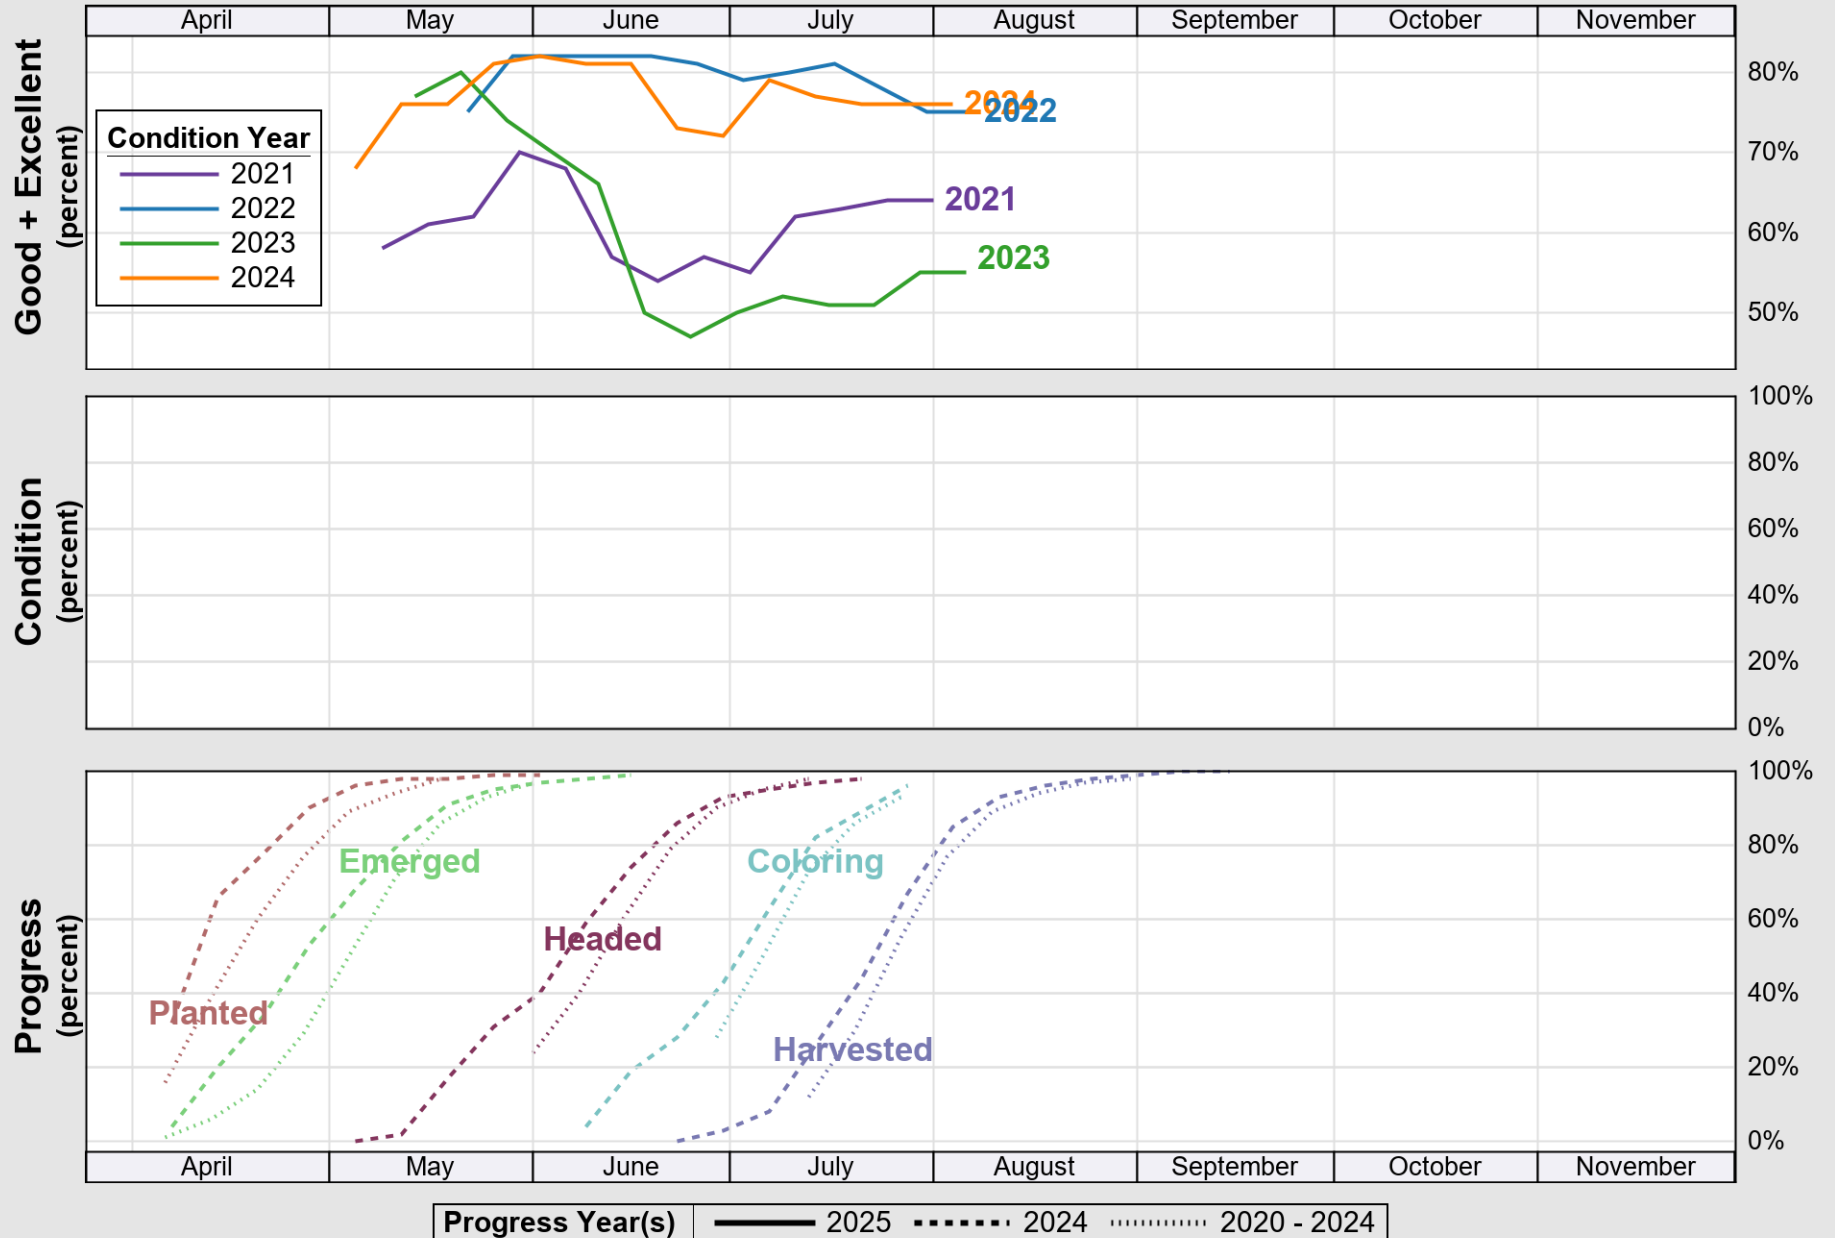

# Crop Progress and Condition: Corn in Iowa, 2025

NASS

Source: National Agricultural Statistics Service (NASS), Crop Progress Report

USDA

### Crop Progress and Condition: Oats in Iowa, 2025

NASS

Source: National Agricultural Statistics Service (NASS), Crop Progress Report

USDA