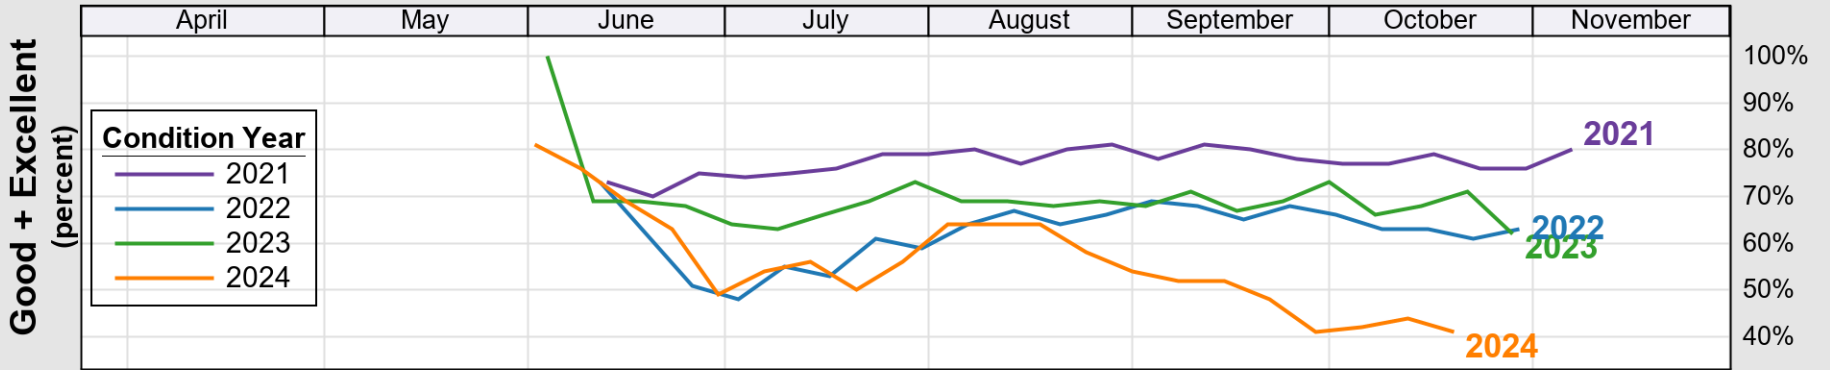

USDA

Crop Progress and Condition: Peanuts in Georgia, 2025

NASS

Source: National Agricultural Statistics Service (NASS), Crop Progress Report

USDA

Crop Progress and Condition: Soybeans in Georgia , 2025

NASS

Progress Year(s) — 2025 - - - - - 2024 2020 - 2024

Source: National Agricultural Statistics Service (NASS), Crop Progress Report

USDA

Crop Progress and Condition: Winter Wheat in Georgia , 2025

NASS

Progress Year(s) ——— 2025 2024 2020 - 2024