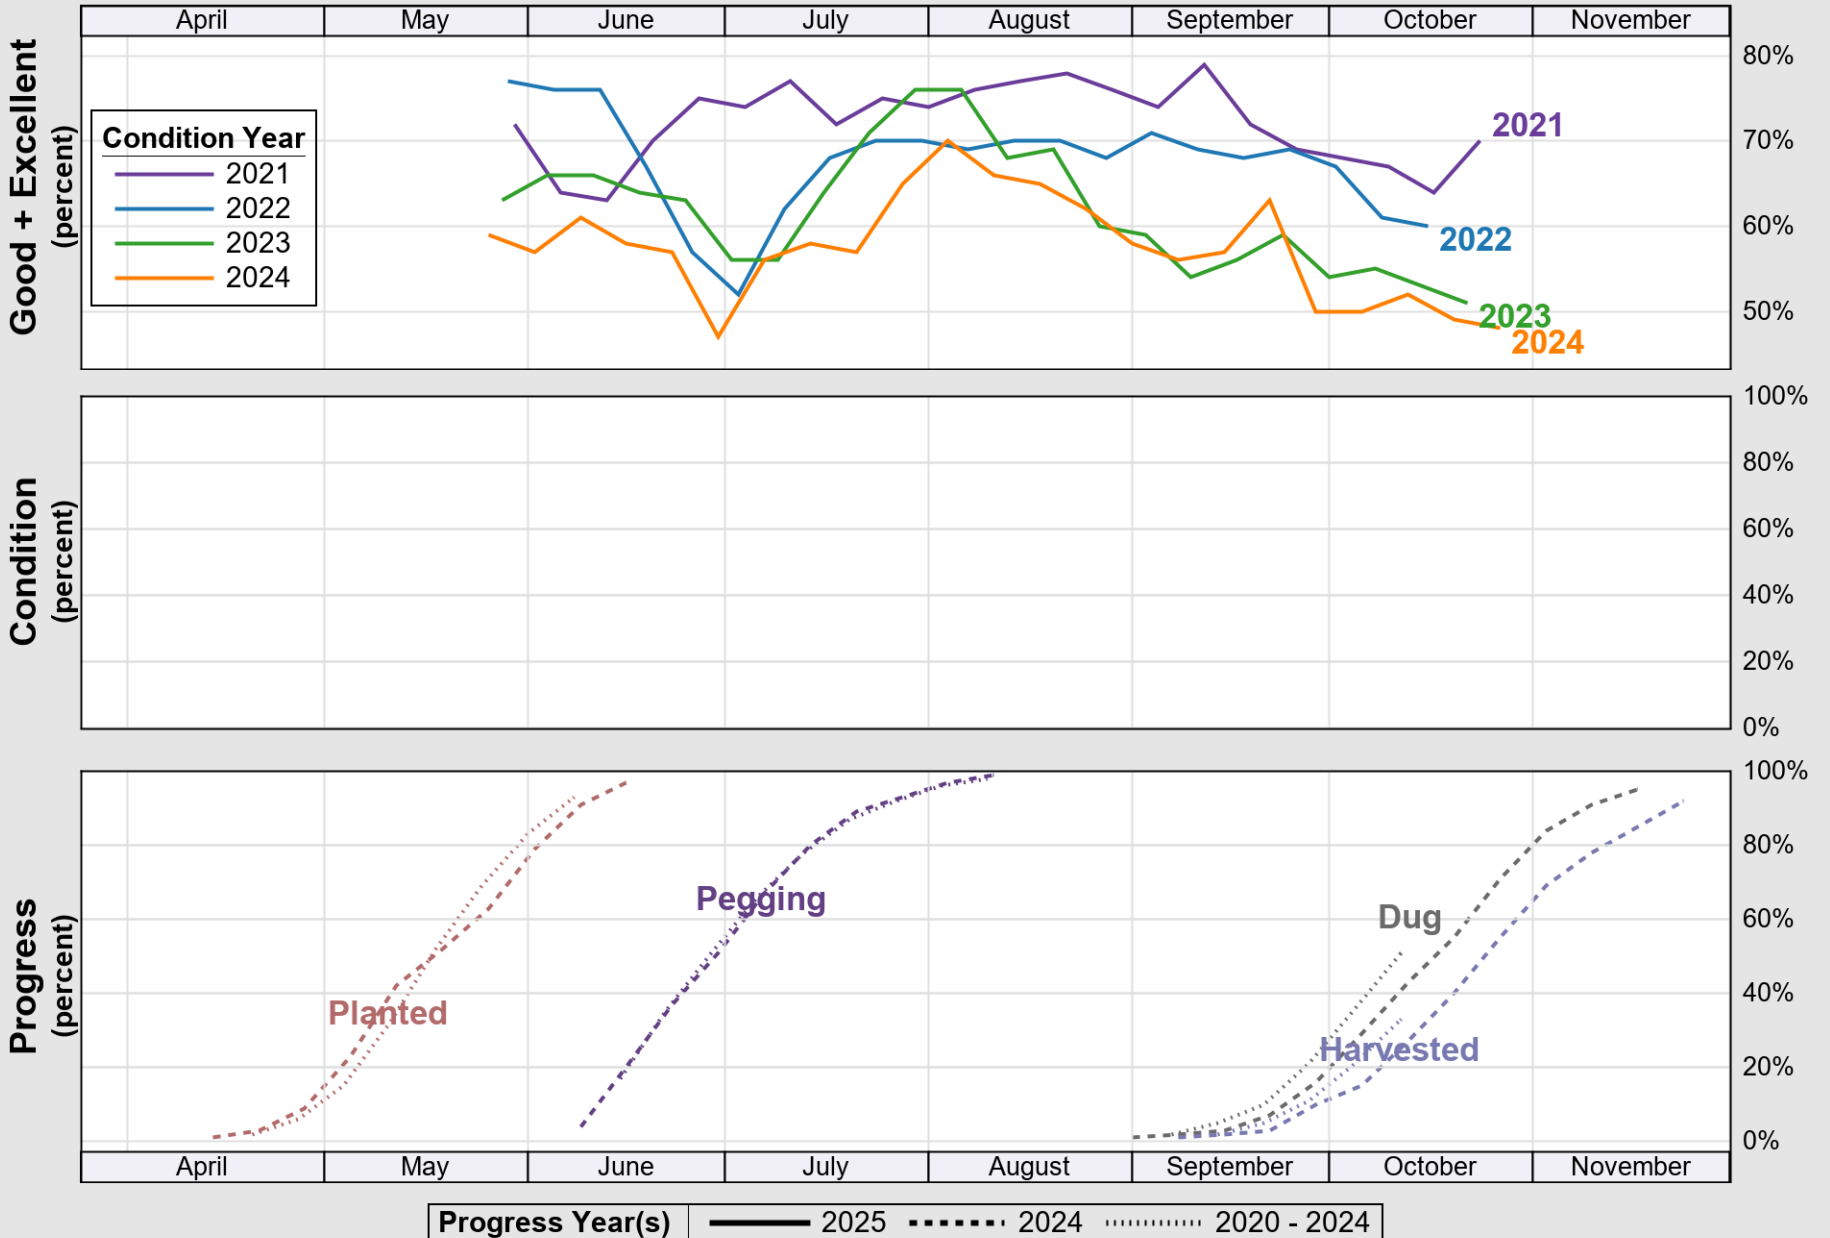

USDA

Crop Progress and Condition: Corn in Georgia , 2025

NASS

Source: National Agricultural Statistics Service (NASS), Crop Progress Report

USDA

Crop Progress and Condition: Cotton in Georgia , 2025

NASS

Progress Year(s) ——— 2025 2024 2020 - 2024

Source: National Agricultural Statistics Service (NASS), Crop Progress Report

USDA

Crop Progress and Condition: Pasture and Range in Georgia , 2025

NASS

Source: National Agricultural Statistics Service (NASS), Crop Progress Report

USDA

Crop Progress and Condition: Peanuts in Georgia, 2025

NASS

Source: National Agricultural Statistics Service (NASS), Crop Progress Report

USDA

Crop Progress and Condition: Soybeans in Georgia , 2025

NASS

Progress Year(s) — 2025 - - - - - 2024 2020 - 2024

Source: National Agricultural Statistics Service (NASS), Crop Progress Report

USDA

Crop Progress and Condition: Winter Wheat in Georgia , 2025

NASS

Progress Year(s) ——— 2025 2024 2020 - 2024