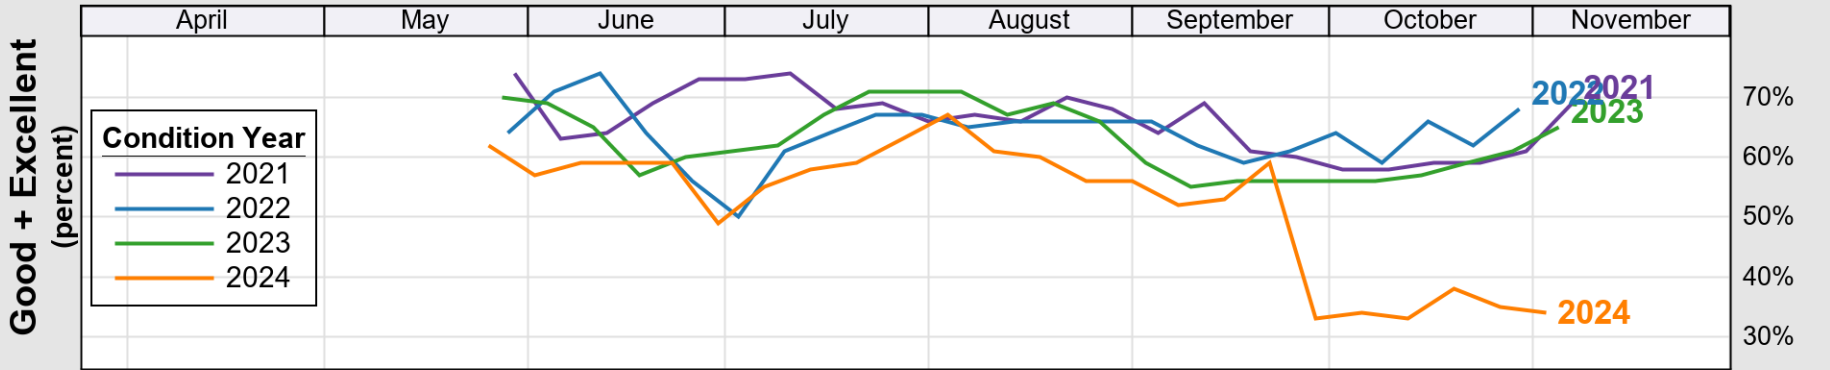

USDA

Crop Progress and Condition: Corn in Georgia , 2025

NASS

Source: National Agricultural Statistics Service (NASS), Crop Progress Report

USDA

Crop Progress and Condition: Cotton in Georgia , 2025

NASS

Progress Year(s) ——— 2025 2024 2020 - 2024