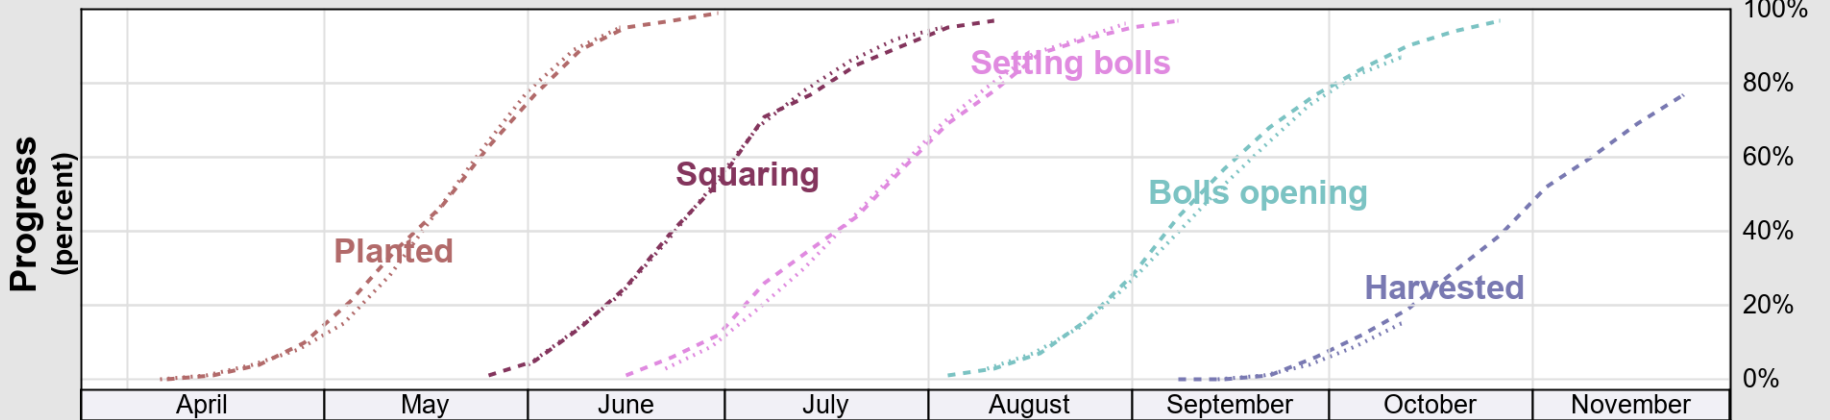

USDA

Crop Progress and Condition: Corn in Georgia , 2025

NASS

Source: National Agricultural Statistics Service (NASS), Crop Progress Report

USDA

Crop Progress and Condition: Cotton in Georgia , 2025

NASS

Progress Year(s) ——— 2025 2024 2020 - 2024