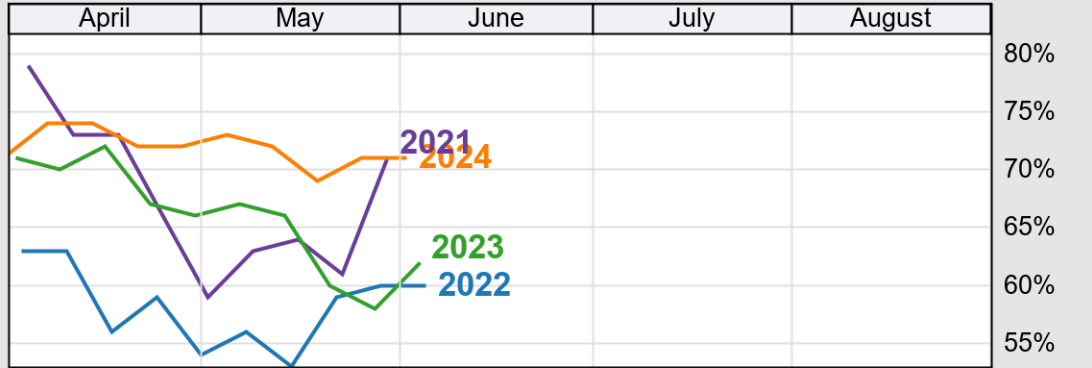

USDA

Crop Progress and Condition: Peanuts in Georgia, 2025

NASS

Source: National Agricultural Statistics Service (NASS), Crop Progress Report

USDA

Crop Progress and Condition: Soybeans in Georgia , 2025

NASS

Progress Year(s) — 2025 - - - - - 2024 2020 - 2024

Source: National Agricultural Statistics Service (NASS), Crop Progress Report

USDA

Crop Progress and Condition: Winter Wheat in Georgia , 2025

NASS

Progress Year(s) ——— 2025 2024 2020 - 2024