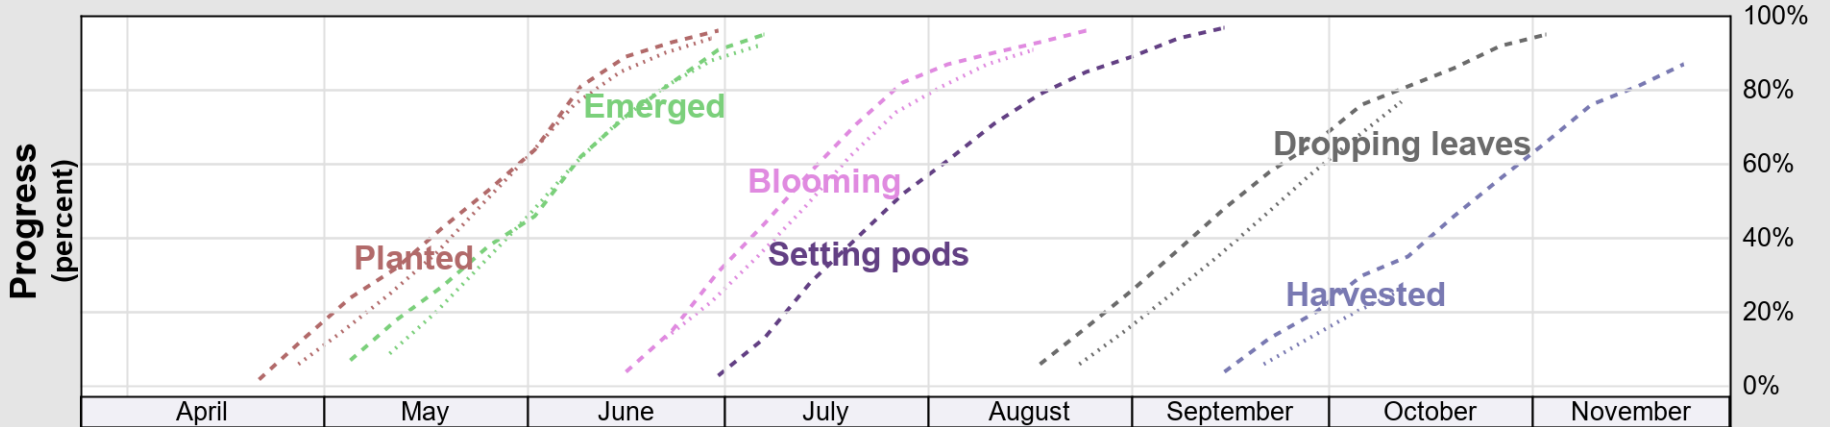

USDA

Crop Progress and Condition: Peanuts in Georgia, 2025

NASS

Source: National Agricultural Statistics Service (NASS), Crop Progress Report

USDA

Crop Progress and Condition: Soybeans in Georgia , 2025

NASS

Progress Year(s) — 2025 - - - - - 2024 2020 - 2024

Source: National Agricultural Statistics Service (NASS), Crop Progress Report

USDA

Crop Progress and Condition: Winter Wheat in Georgia , 2025

NASS

Progress Year(s) ——— 2025 2024 2020 - 2024