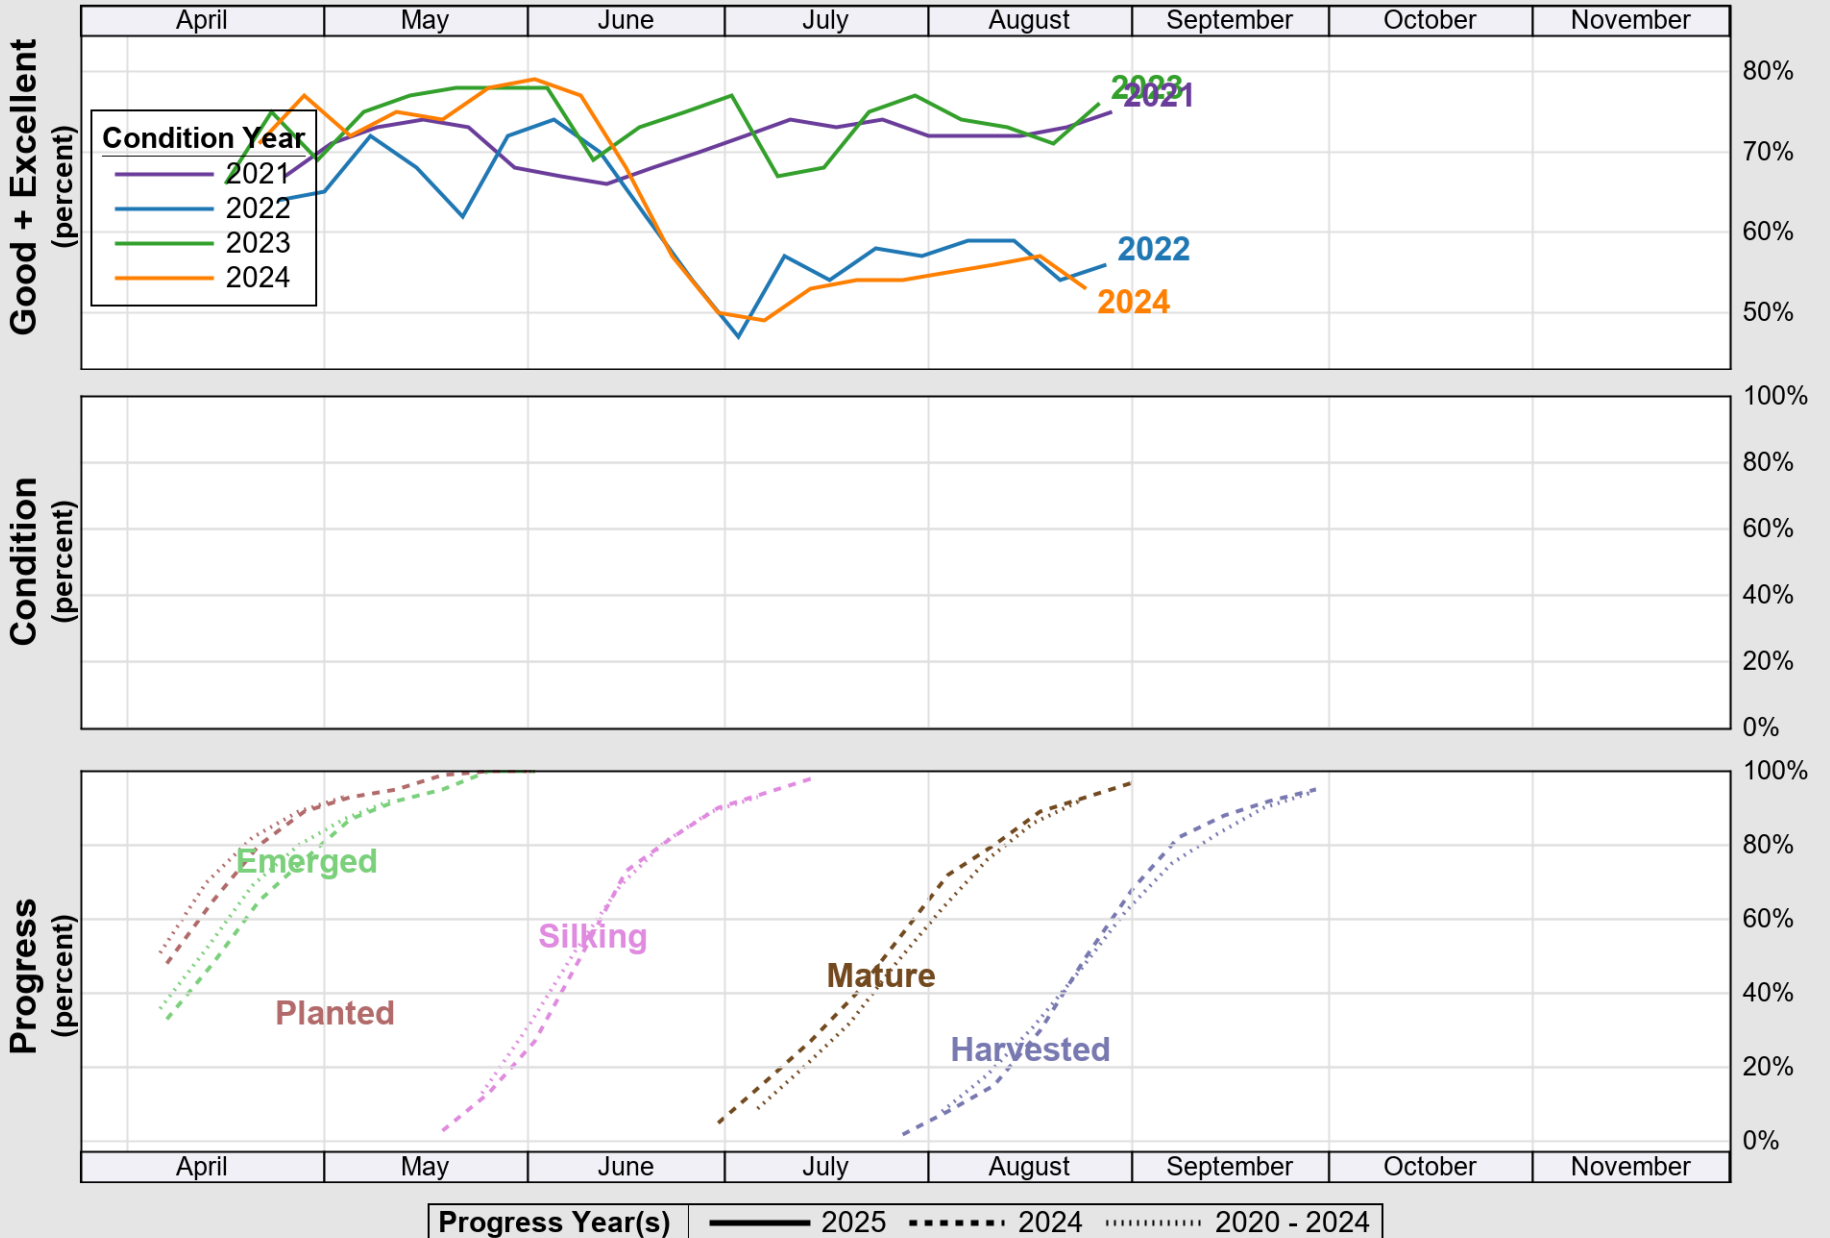

USDA

Crop Progress and Condition: Corn in Georgia , 2025

NASS

Source: National Agricultural Statistics Service (NASS), Crop Progress Report

USDA

Crop Progress and Condition: Cotton in Georgia , 2025

NASS

Progress Year(s) ——— 2025 2024 2020 - 2024

Source: National Agricultural Statistics Service (NASS), Crop Progress Report

USDA

Crop Progress and Condition: Pasture and Range in Georgia , 2025

NASS

Source: National Agricultural Statistics Service (NASS), Crop Progress Report

USDA

Crop Progress and Condition: Peanuts in Georgia, 2025

NASS

Source: National Agricultural Statistics Service (NASS), Crop Progress Report

USDA

Crop Progress and Condition: Soybeans in Georgia , 2025

NASS

Progress Year(s) — 2025 - - - - - 2024 2020 - 2024

Source: National Agricultural Statistics Service (NASS), Crop Progress Report

USDA

Crop Progress and Condition: Winter Wheat in Georgia , 2025

NASS

Progress Year(s) ——— 2025 2024 2020 - 2024