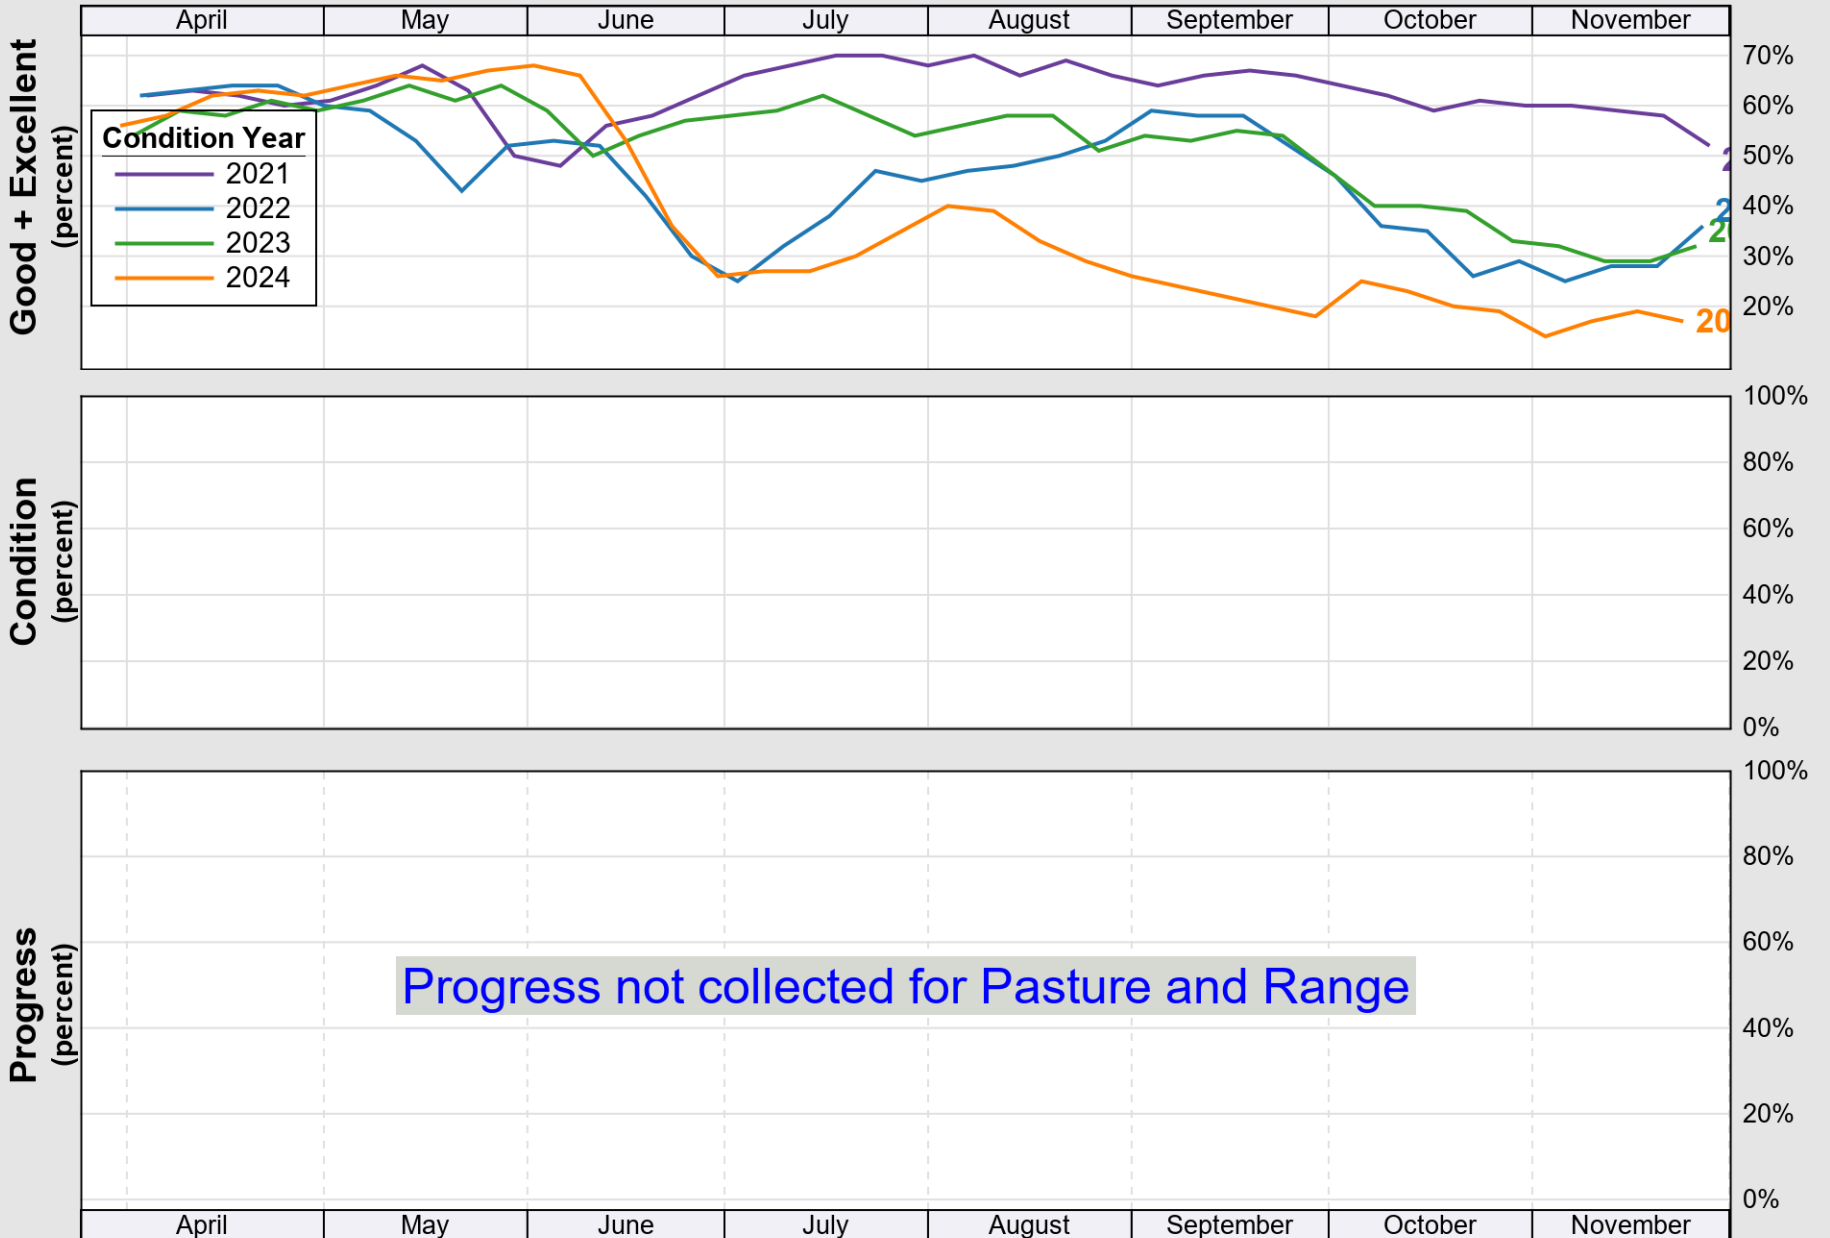

USDA

Crop Progress and Condition: Corn in Georgia , 2025

NASS

Source: National Agricultural Statistics Service (NASS), Crop Progress Report

USDA

Crop Progress and Condition: Cotton in Georgia , 2025

NASS

Progress Year(s) ——— 2025 2024 2020 - 2024

Source: National Agricultural Statistics Service (NASS), Crop Progress Report

USDA

Crop Progress and Condition: Pasture and Range in Georgia , 2025

NASS

Source: National Agricultural Statistics Service (NASS), Crop Progress Report

USDA

Crop Progress and Condition: Peanuts in Georgia, 2025

NASS

Source: National Agricultural Statistics Service (NASS), Crop Progress Report

USDA

Crop Progress and Condition: Soybeans in Georgia , 2025

NASS

Progress Year(s) — 2025 - - - - - 2024 2020 - 2024

Source: National Agricultural Statistics Service (NASS), Crop Progress Report

USDA

Crop Progress and Condition: Winter Wheat in Georgia , 2025

NASS

Progress Year(s) ——— 2025 2024 2020 - 2024