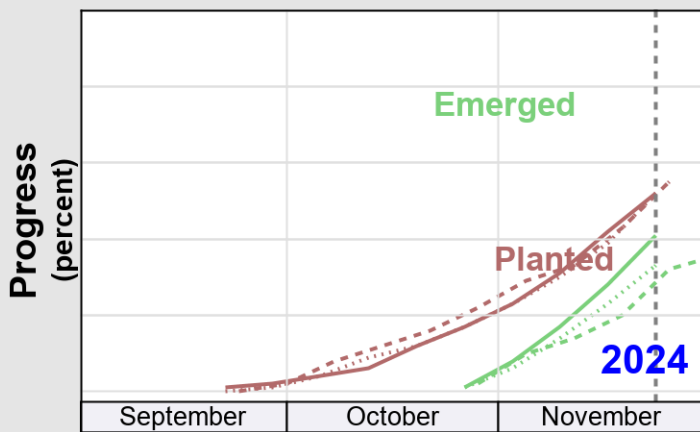

USDA

Crop Progress and Condition: Peanuts in Georgia, 2025

NASS

Source: National Agricultural Statistics Service (NASS), Crop Progress Report

USDA

Crop Progress and Condition: Soybeans in Georgia , 2025

NASS

Progress Year(s) — 2025 - - - - - 2024 2020 - 2024

Source: National Agricultural Statistics Service (NASS), Crop Progress Report

USDA

Crop Progress and Condition: Winter Wheat in Georgia , 2025

NASS

Progress Year(s) ——— 2025 2024 2020 - 2024