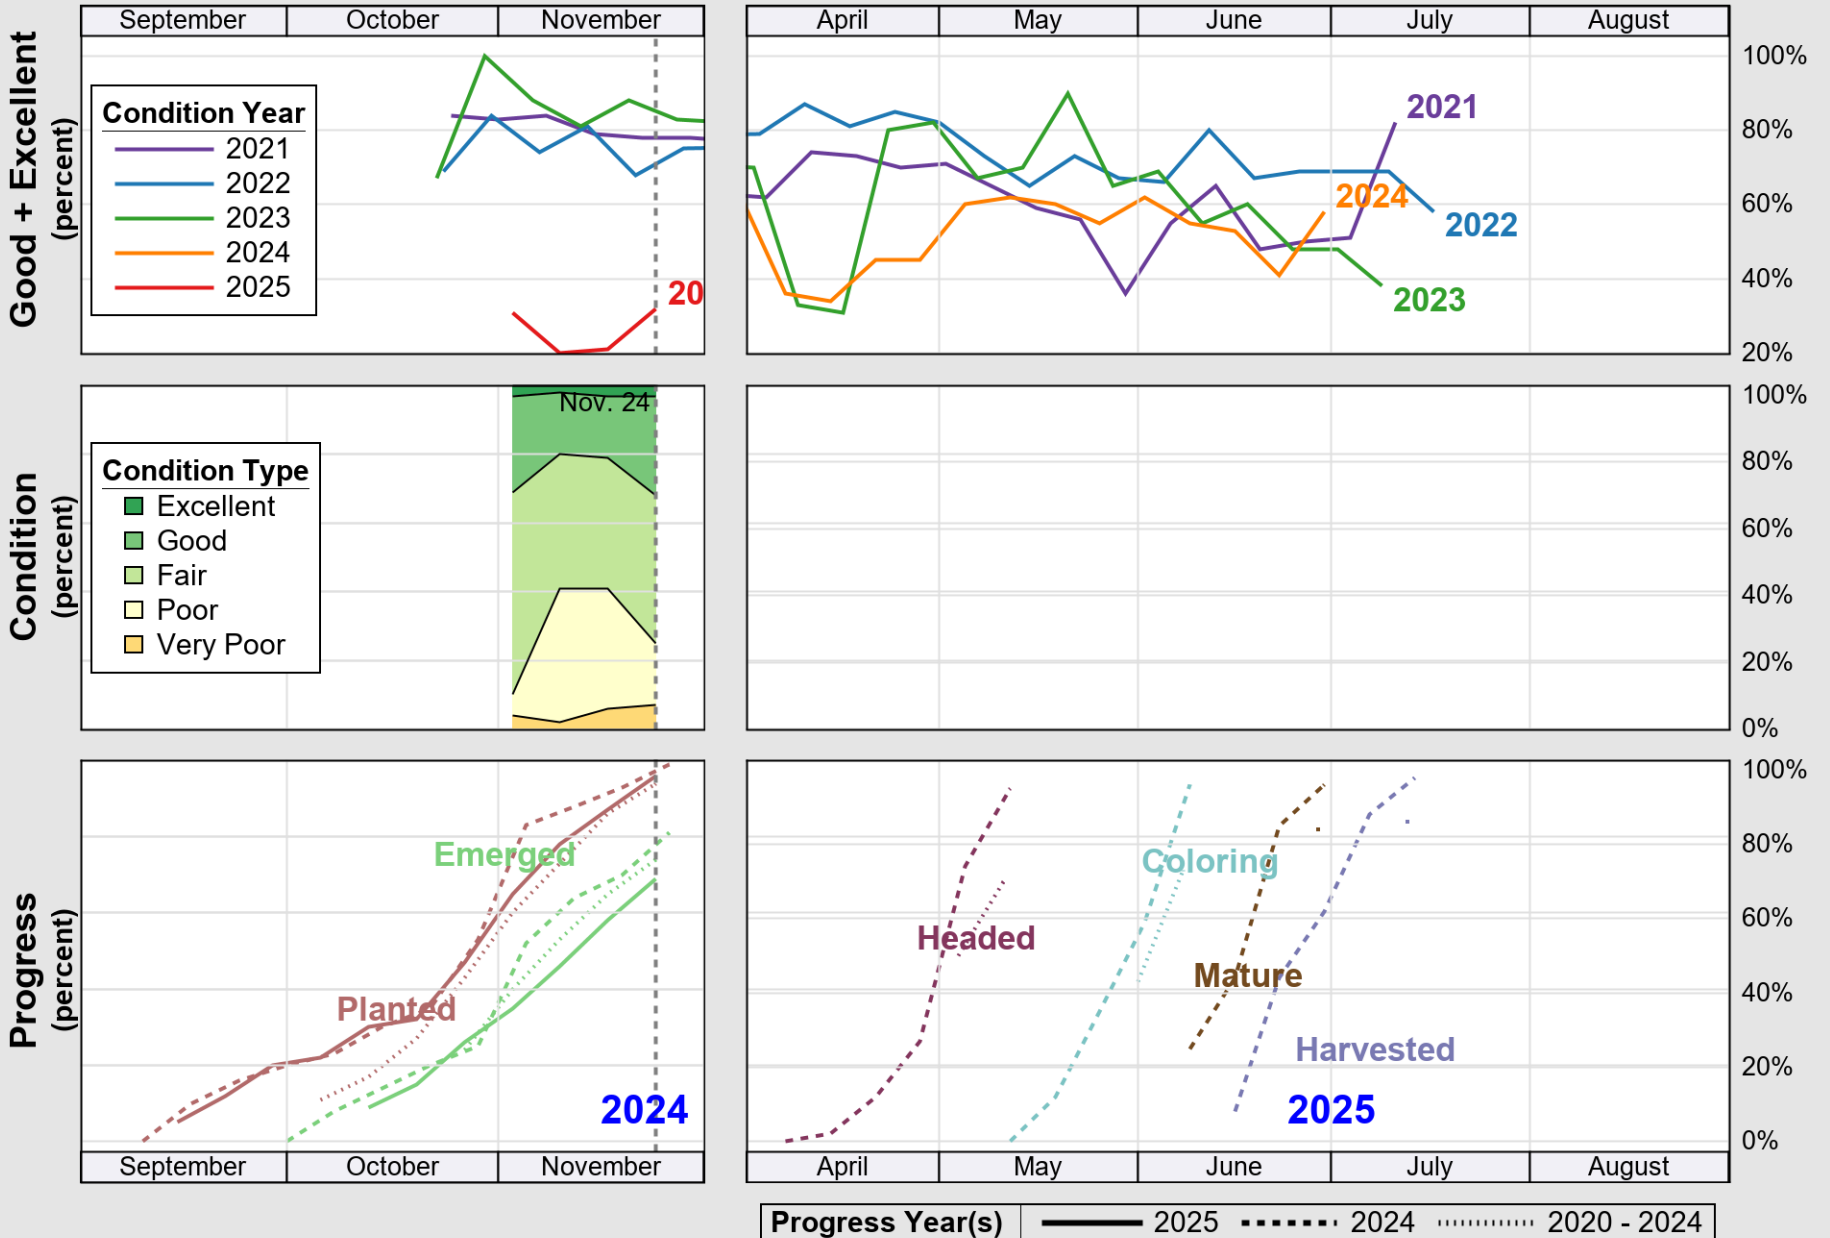

USDA

Crop Progress and Condition: Corn in Delaware , 2025

NASS

Progress Year(s) ——— 2025 ····· 2024 ······· 2020 - 2024

Source: National Agricultural Statistics Service (NASS), Crop Progress Report

USDA

Crop Progress and Condition: Pasture and Range in Delaware , 2025

NASS

Source: National Agricultural Statistics Service (NASS), Crop Progress Report

USDA

Crop Progress and Condition: Soybeans in Delaware , 2025

NASS

Source: National Agricultural Statistics Service (NASS), Crop Progress Report

USDA

Crop Progress and Condition: Winter Wheat in Delaware , 2025

NASS

Source: National Agricultural Statistics Service (NASS), Crop Progress Report