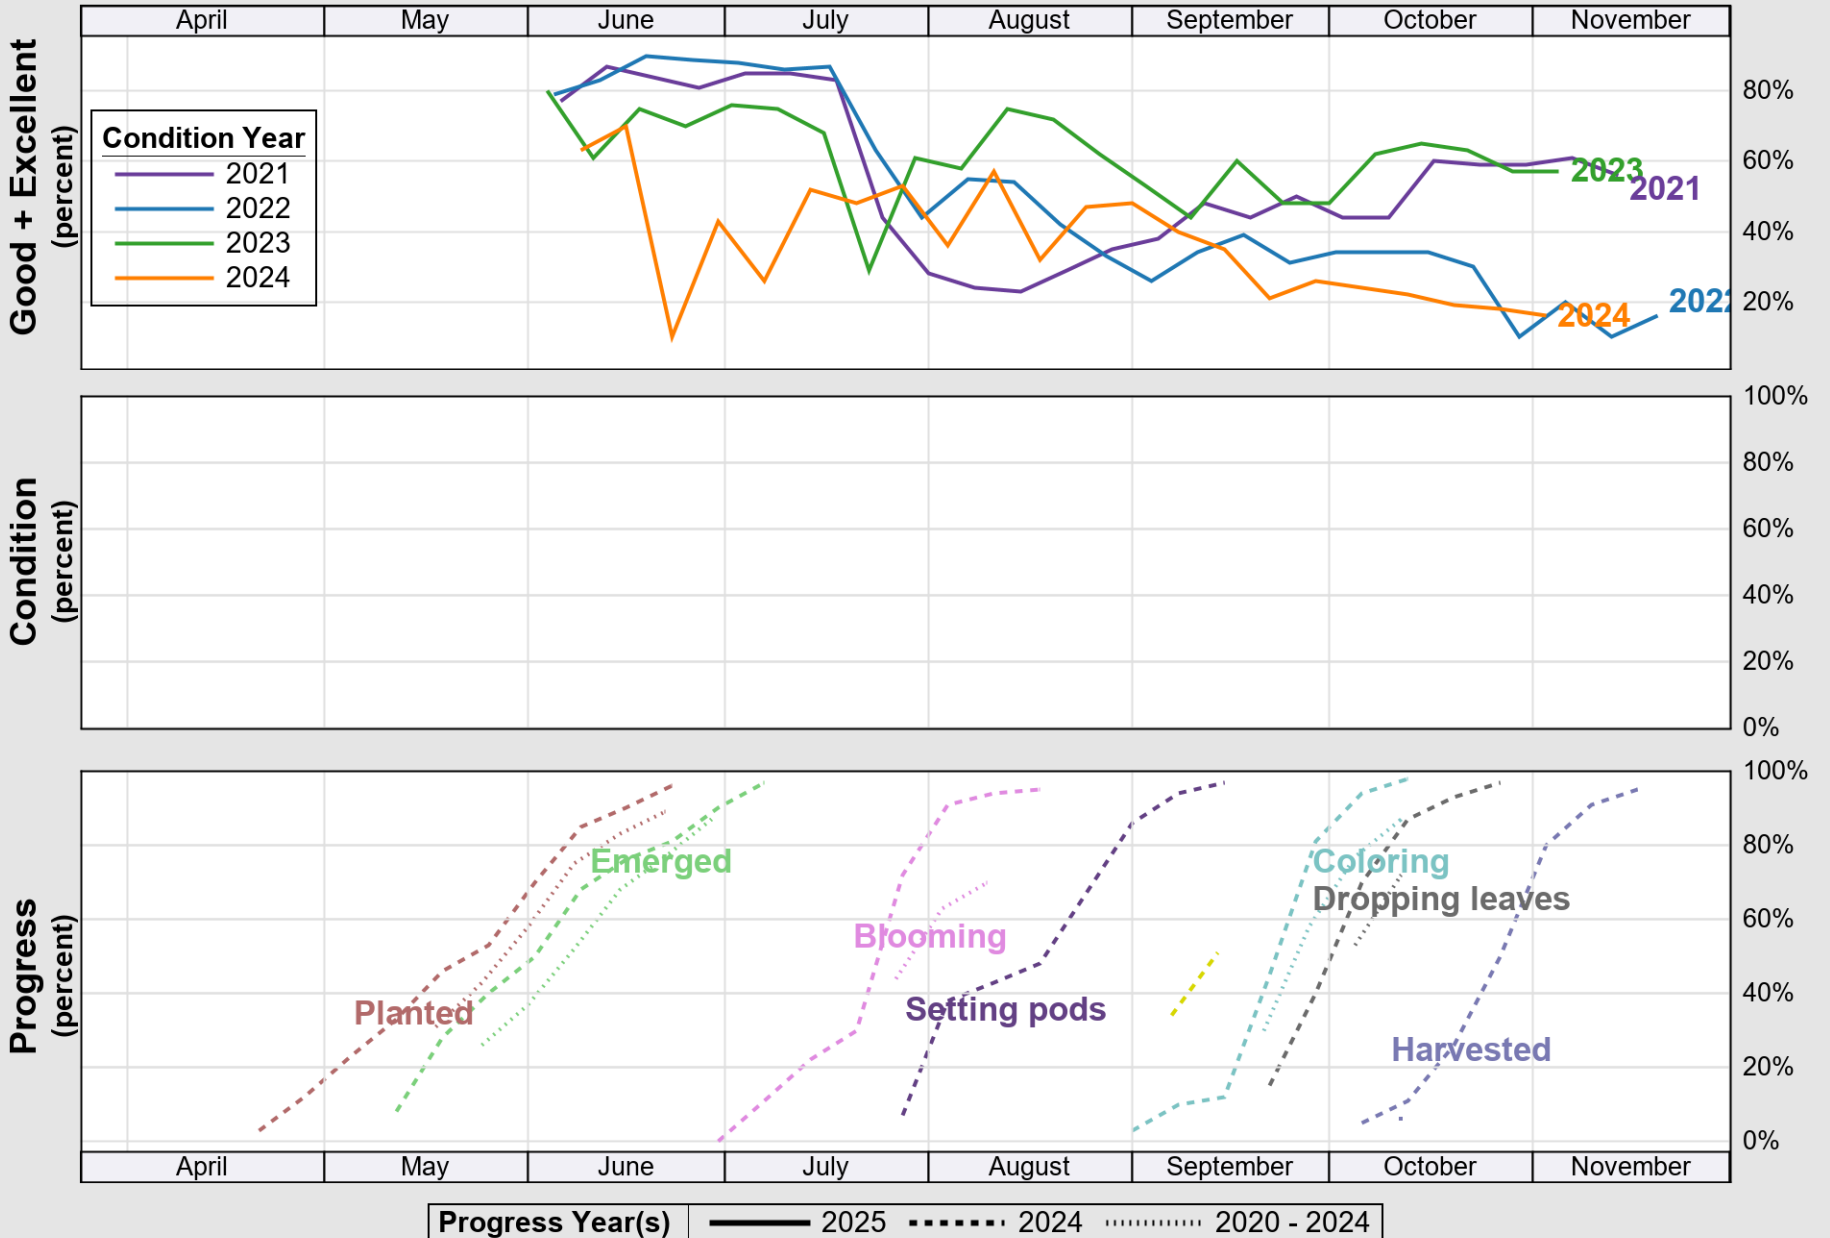

USDA

Crop Progress and Condition: Corn in Delaware , 2025

NASS

Progress Year(s) ——— 2025 ····· 2024 ······· 2020 - 2024

Source: National Agricultural Statistics Service (NASS), Crop Progress Report

USDA

Crop Progress and Condition: Pasture and Range in Delaware , 2025

NASS

Source: National Agricultural Statistics Service (NASS), Crop Progress Report

USDA

Crop Progress and Condition: Soybeans in Delaware , 2025

NASS

Source: National Agricultural Statistics Service (NASS), Crop Progress Report

USDA

Crop Progress and Condition: Winter Wheat in Delaware , 2025

NASS

Source: National Agricultural Statistics Service (NASS), Crop Progress Report