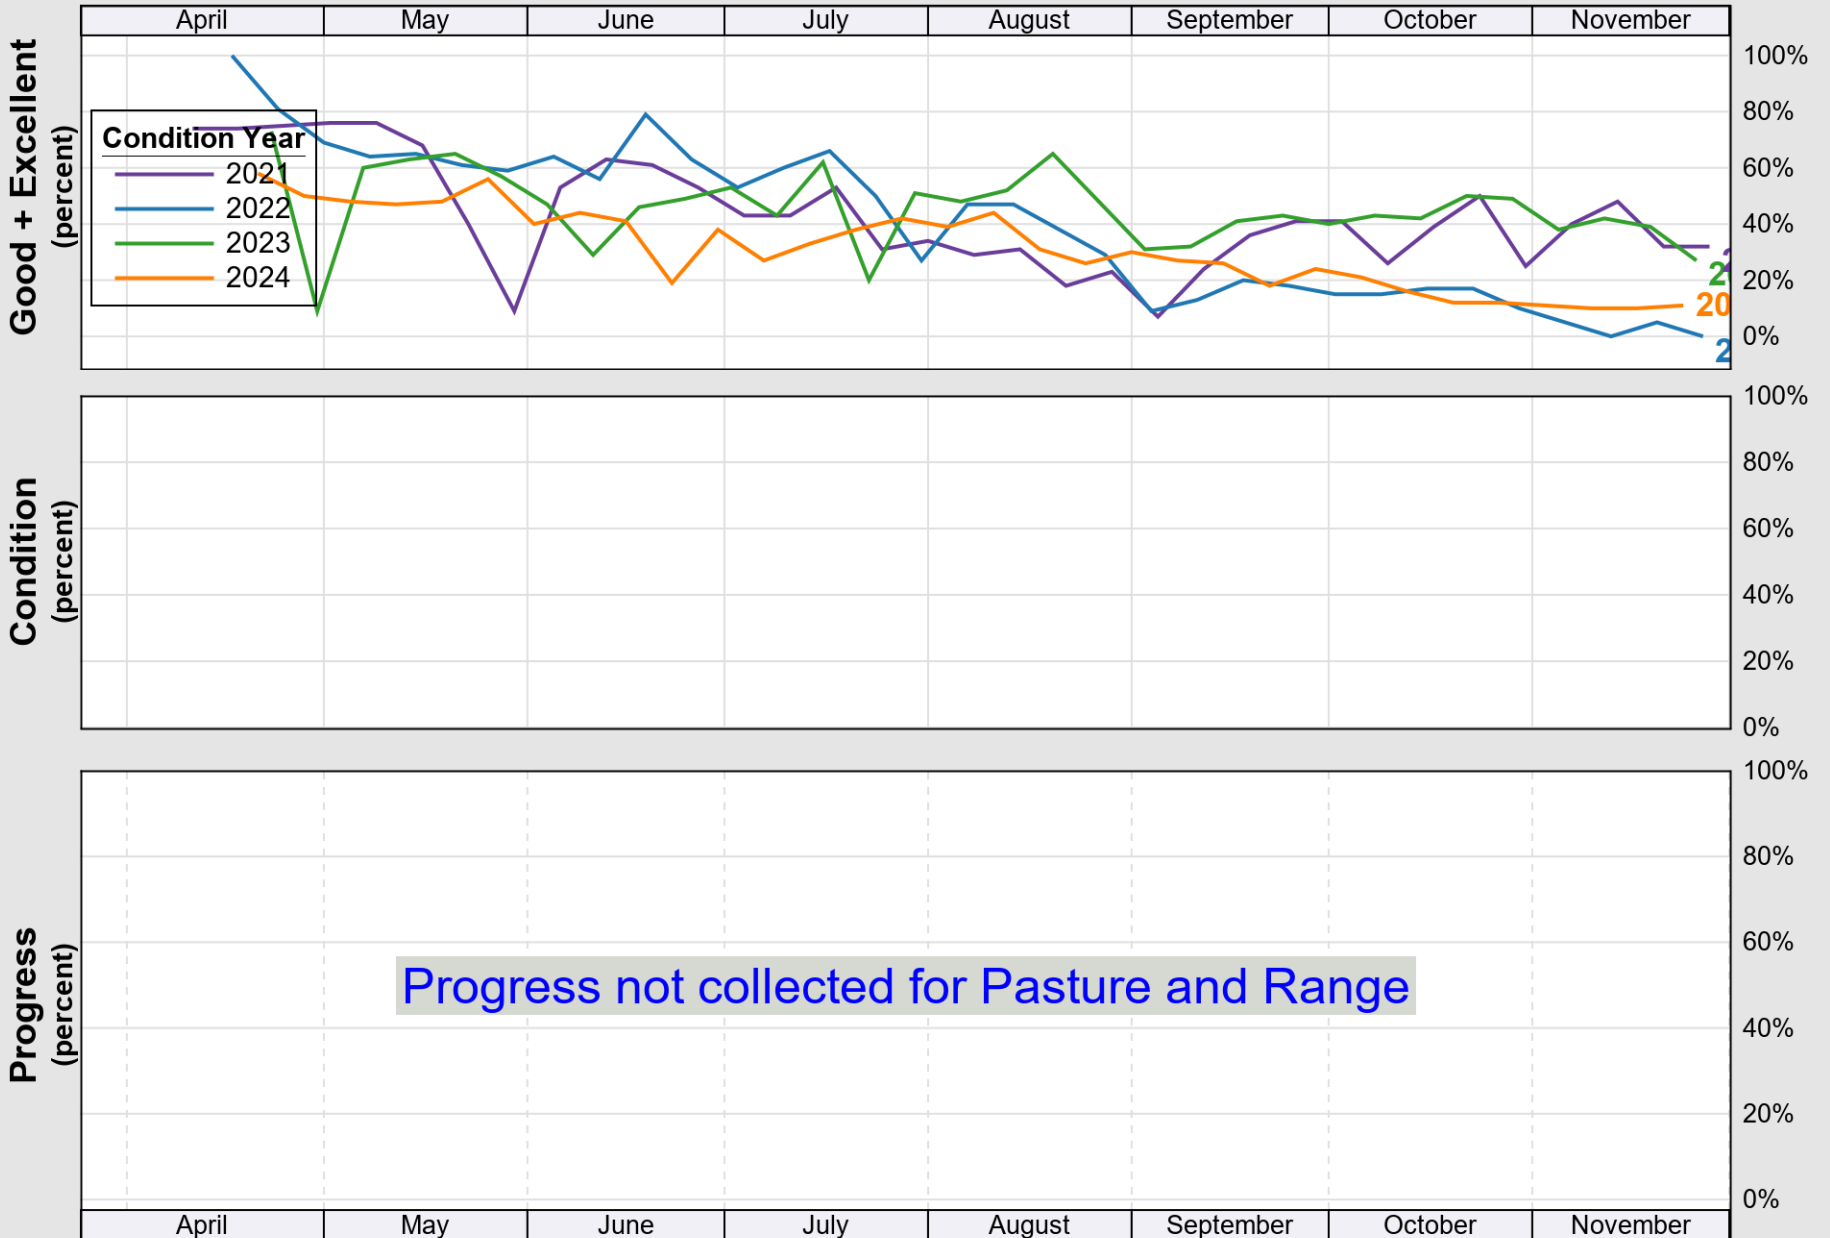

USDA

Crop Progress and Condition: Corn in Delaware , 2025

NASS

Progress Year(s) ——— 2025 ····· 2024 ······· 2020 - 2024

Source: National Agricultural Statistics Service (NASS), Crop Progress Report

USDA

Crop Progress and Condition: Pasture and Range in Delaware , 2025

NASS

Source: National Agricultural Statistics Service (NASS), Crop Progress Report

USDA

Crop Progress and Condition: Soybeans in Delaware , 2025

NASS

Source: National Agricultural Statistics Service (NASS), Crop Progress Report