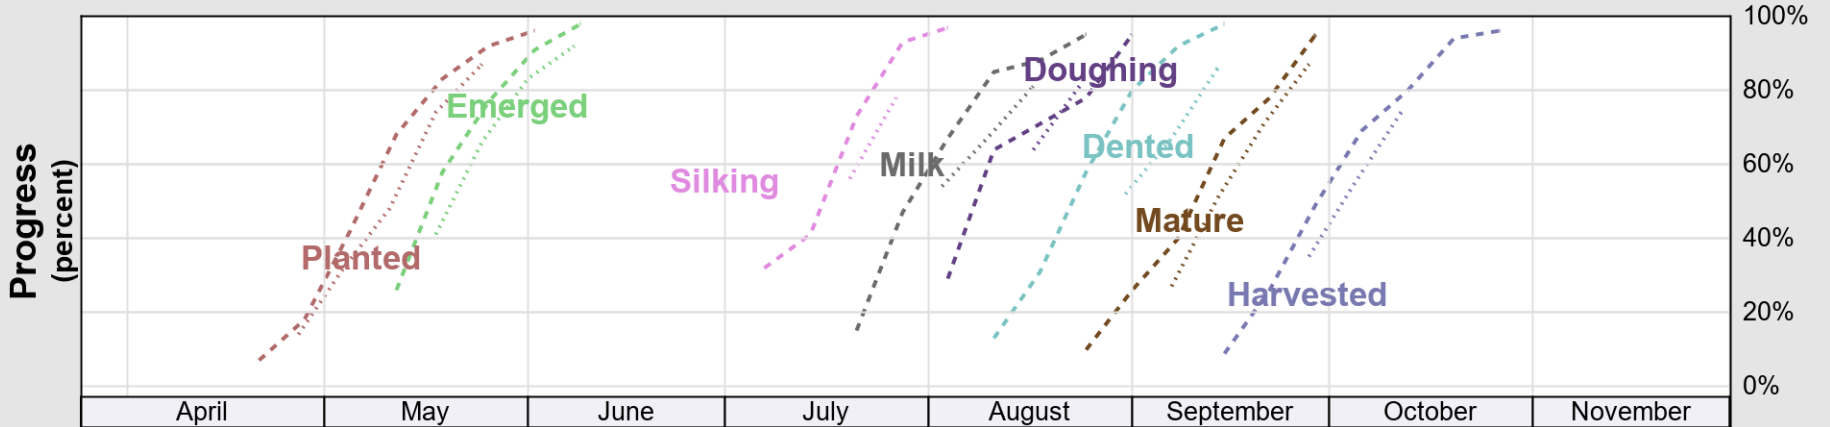

USDA

Crop Progress and Condition: Corn in Delaware , 2025

NASS

Progress Year(s) ——— 2025 ····· 2024 ······· 2020 - 2024

Source: National Agricultural Statistics Service (NASS), Crop Progress Report

USDA

Crop Progress and Condition: Pasture and Range in Delaware , 2025