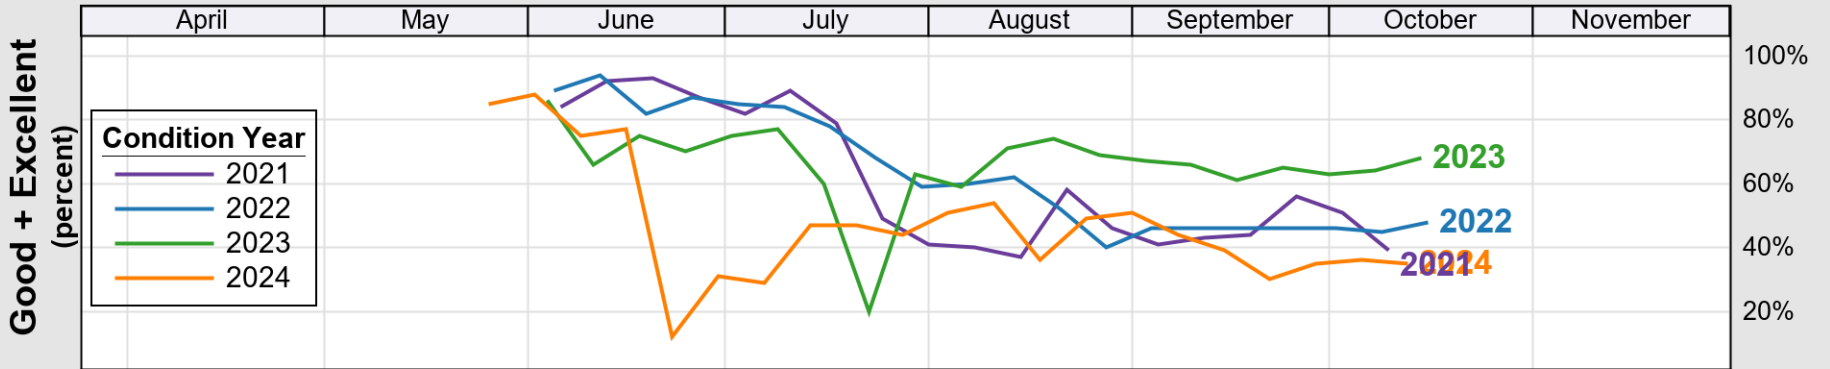

USDA

Crop Progress and Condition: Corn in Delaware , 2025

NASS

Progress Year(s) ——— 2025 ····· 2024 ······· 2020 - 2024

Source: National Agricultural Statistics Service (NASS), Crop Progress Report

USDA

Crop Progress and Condition: Pasture and Range in Delaware , 2025