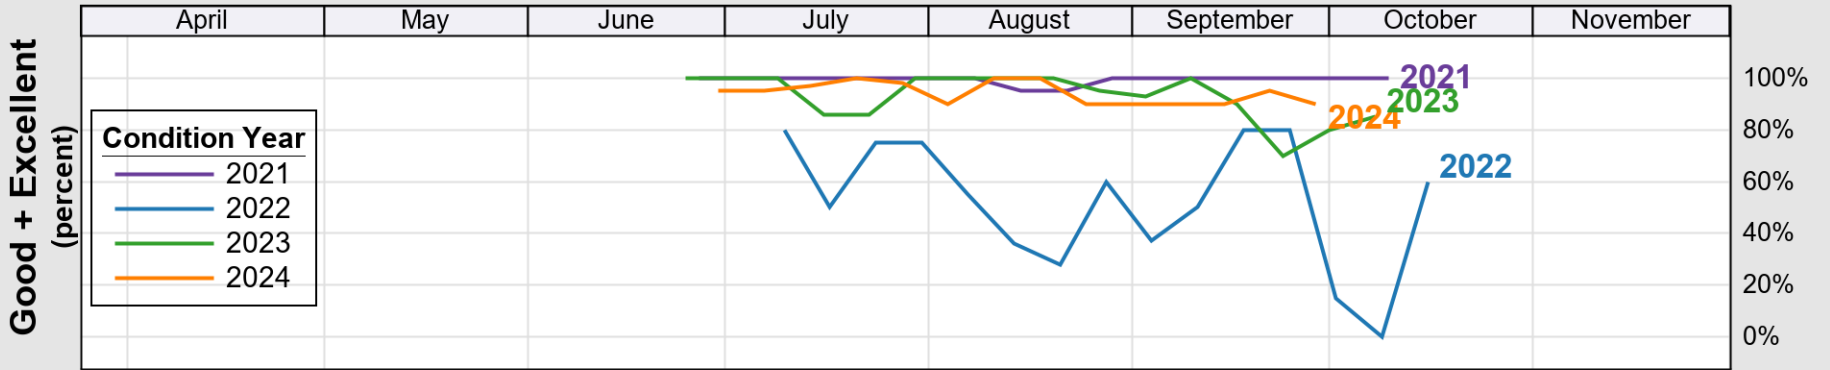

USDA

Crop Progress and Condition: Corn in Connecticut , 2025

NASS

Progress Year(s) — 2025 2024 2020 - 2024

Source: National Agricultural Statistics Service (NASS), Crop Progress Report

Source: National Agricultural Statistics Service (NASS), Crop Progress Report