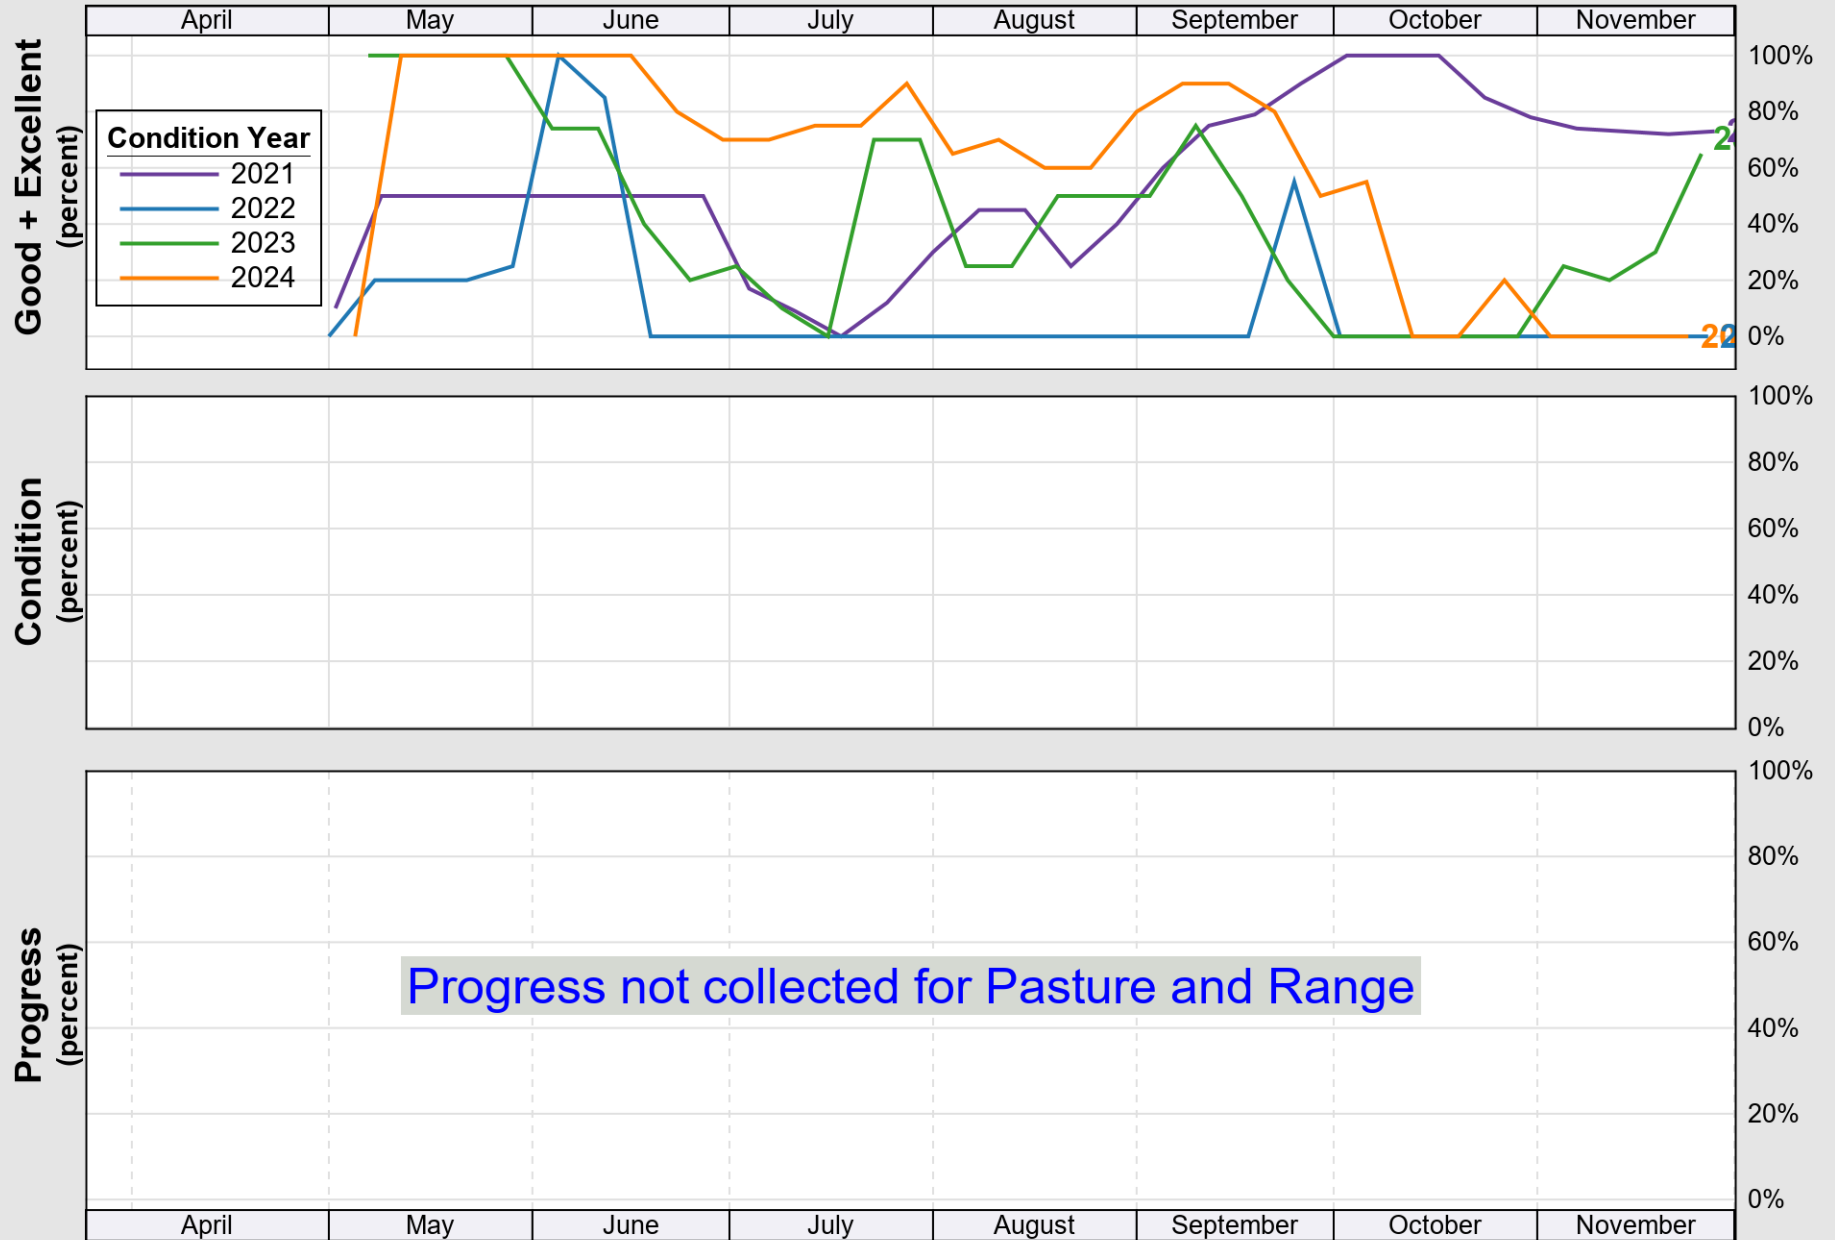

USDA

Crop Progress and Condition: Corn in Connecticut , 2025

NASS

Progress Year(s) — 2025 2024 2020 - 2024

Source: National Agricultural Statistics Service (NASS), Crop Progress Report

Source: National Agricultural Statistics Service (NASS), Crop Progress Report