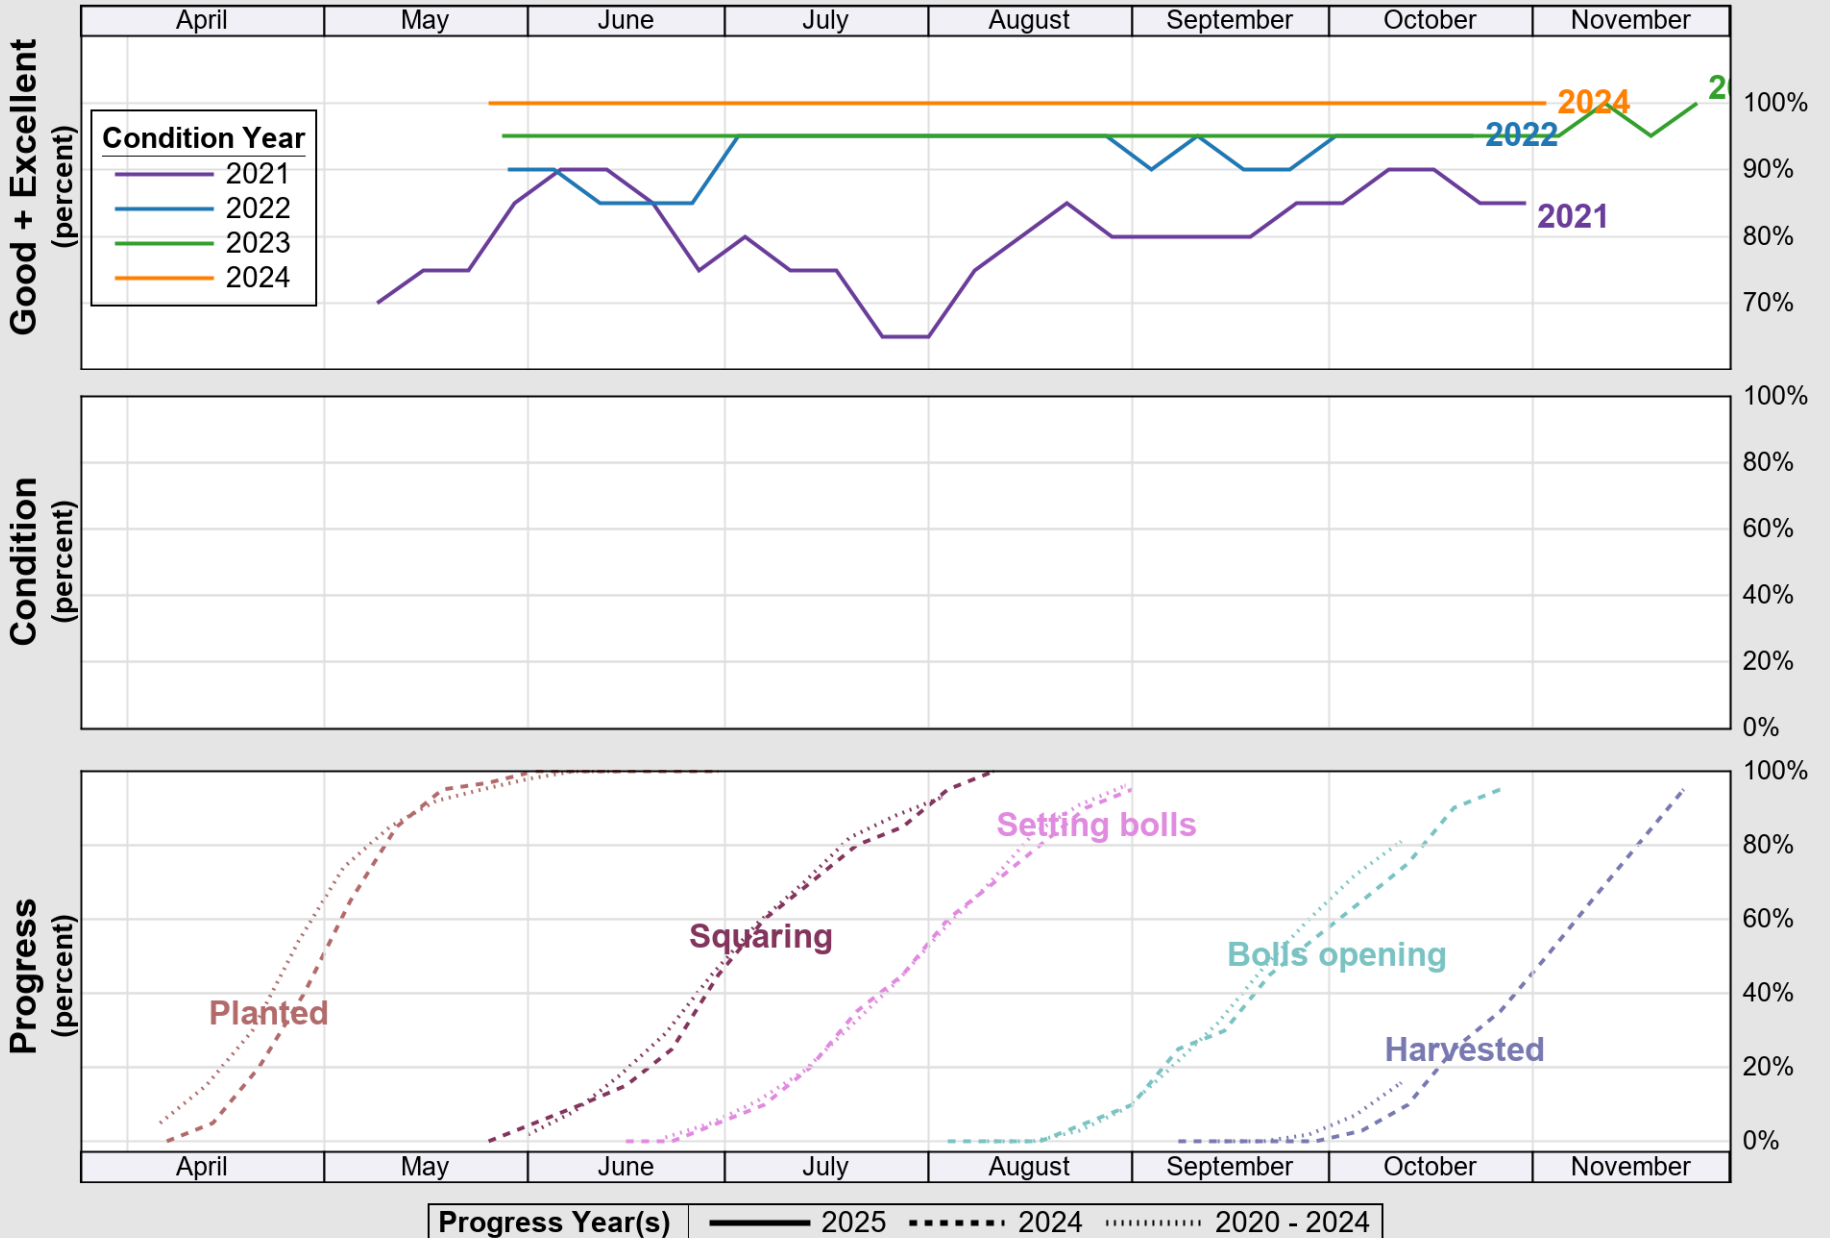

# Crop Progress and Condition: Cotton in California , 2025

NASS

Source: National Agricultural Statistics Service (NASS), Crop Progress Report

USDA

# Crop Progress and Condition: Pasture and Range in California , 2025

NASS

Source: National Agricultural Statistics Service (NASS), Crop Progress Report

USDA

### Crop Progress and Condition: Rice in California , 2025

NASS

Source: National Agricultural Statistics Service (NASS), Crop Progress Report

USDA