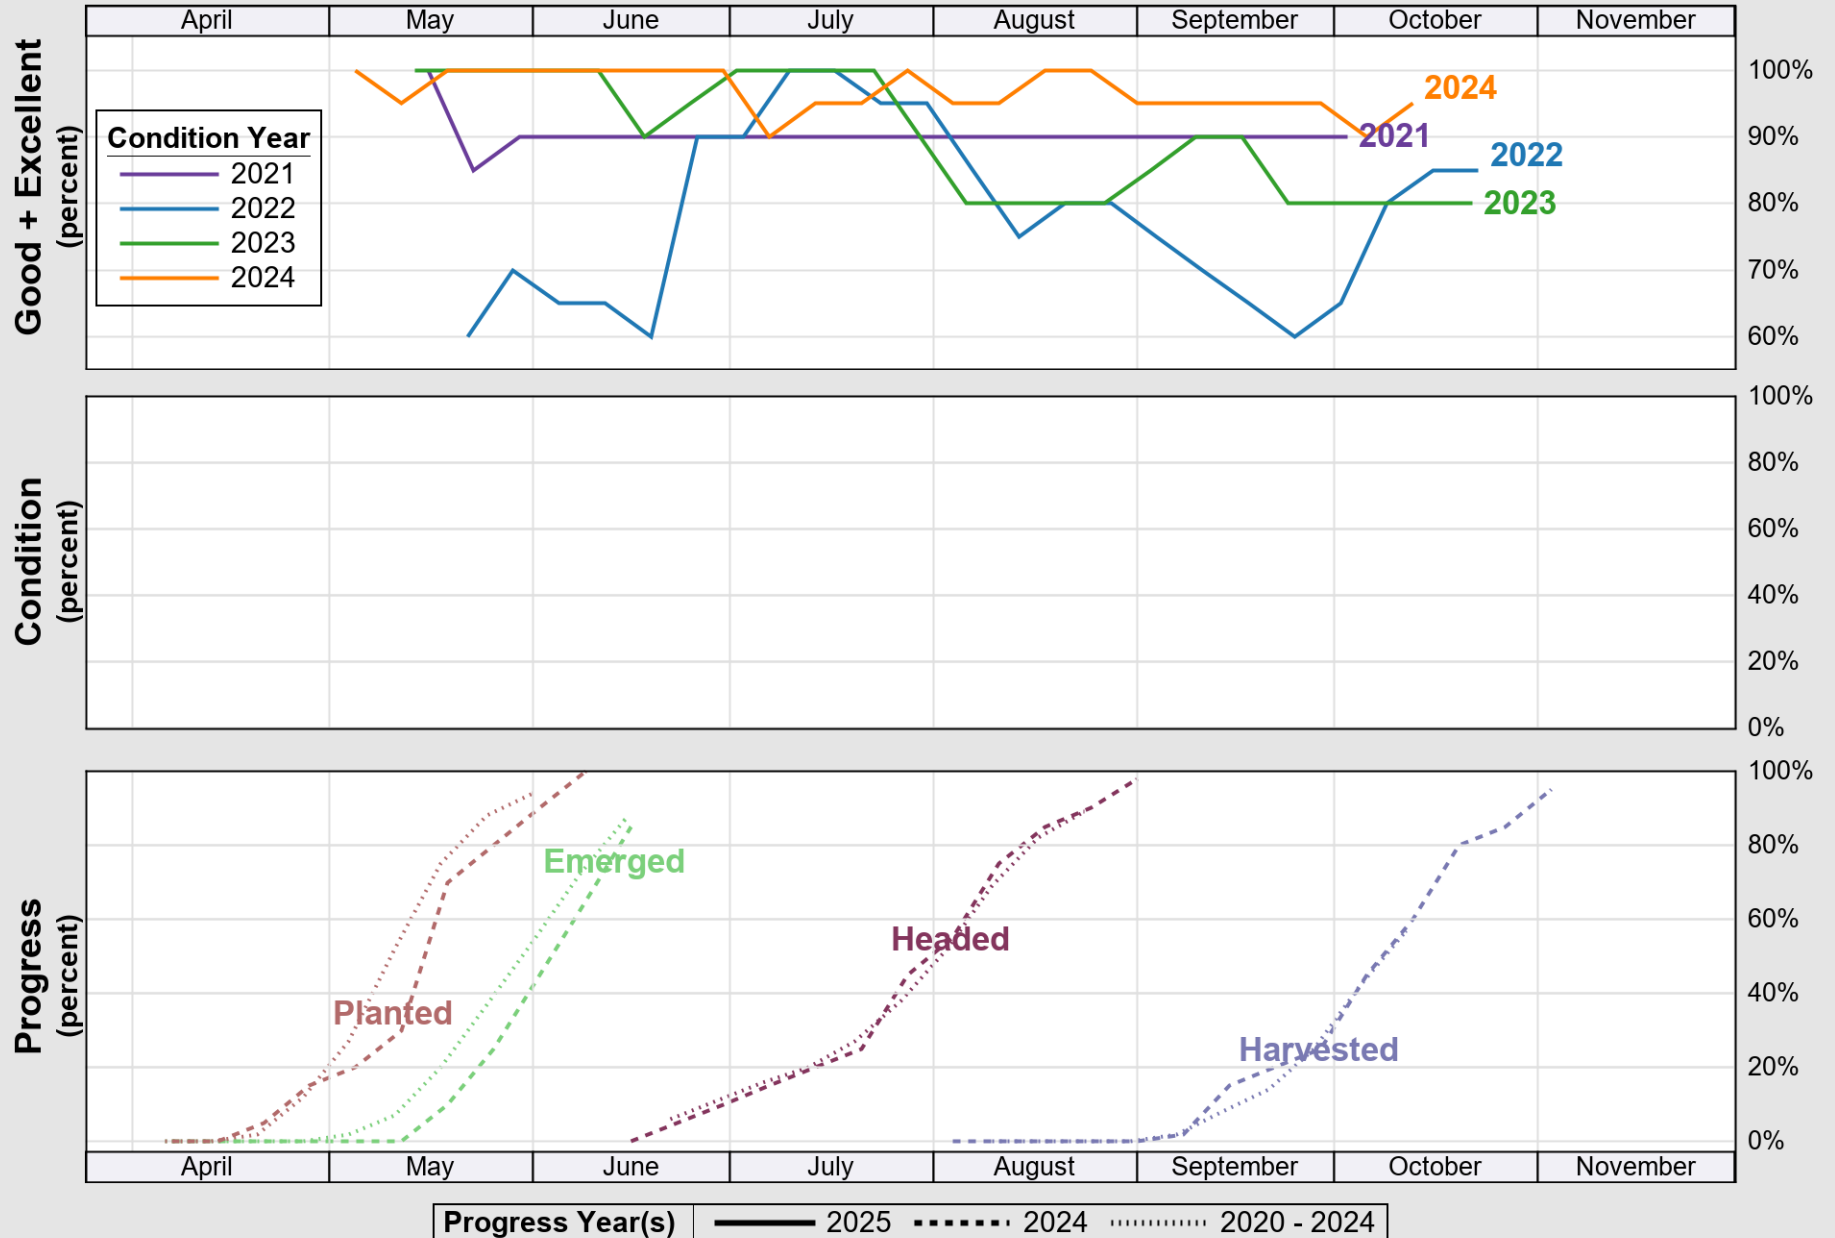

# Crop Progress and Condition: Cotton in California , 2025

NASS

Source: National Agricultural Statistics Service (NASS), Crop Progress Report

USDA

# Crop Progress and Condition: Pasture and Range in California , 2025

NASS

Source: National Agricultural Statistics Service (NASS), Crop Progress Report

USDA

### Crop Progress and Condition: Rice in California , 2025

NASS

Source: National Agricultural Statistics Service (NASS), Crop Progress Report

USDA