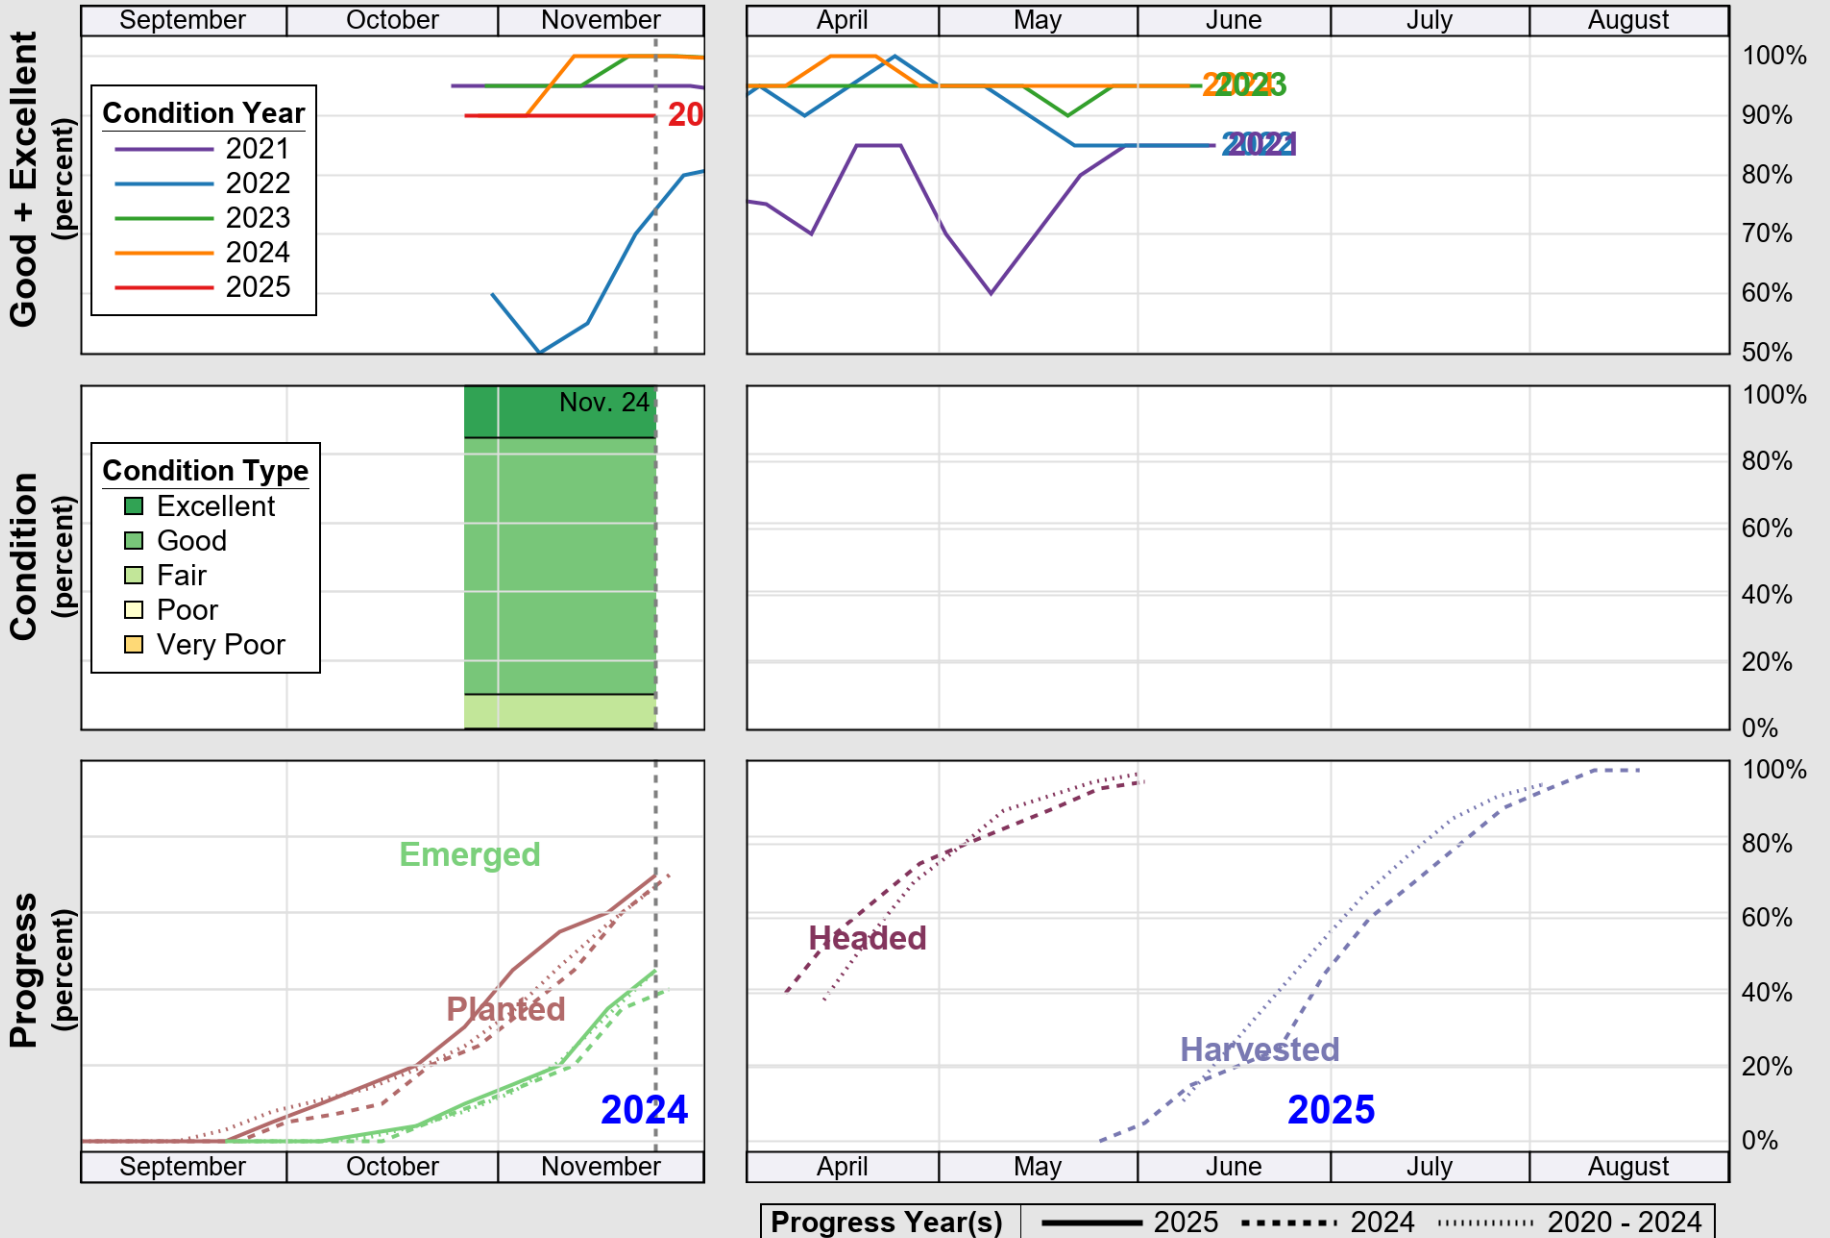

# Crop Progress and Condition: Cotton in California , 2025

NASS

Source: National Agricultural Statistics Service (NASS), Crop Progress Report

USDA

# Crop Progress and Condition: Pasture and Range in California , 2025

NASS

Source: National Agricultural Statistics Service (NASS), Crop Progress Report

USDA

### Crop Progress and Condition: Rice in California , 2025

NASS

Source: National Agricultural Statistics Service (NASS), Crop Progress Report

USDA

# Crop Progress and Condition: Winter Wheat in California , 2025

NASS

Source: National Agricultural Statistics Service (NASS), Crop Progress Report