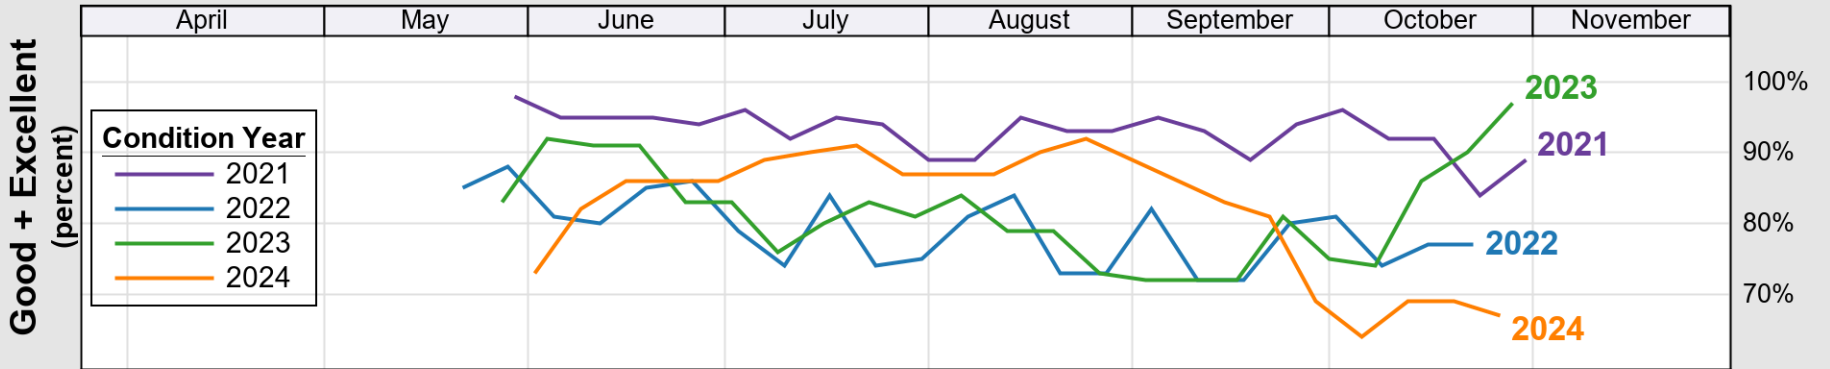

USDA

Crop Progress and Condition: Peanuts in Arkansas , 2025

NASS

Progress Year(s) ——— 2025   2024   ..... 2020 - 2024

Source: National Agricultural Statistics Service (NASS), Crop Progress Report