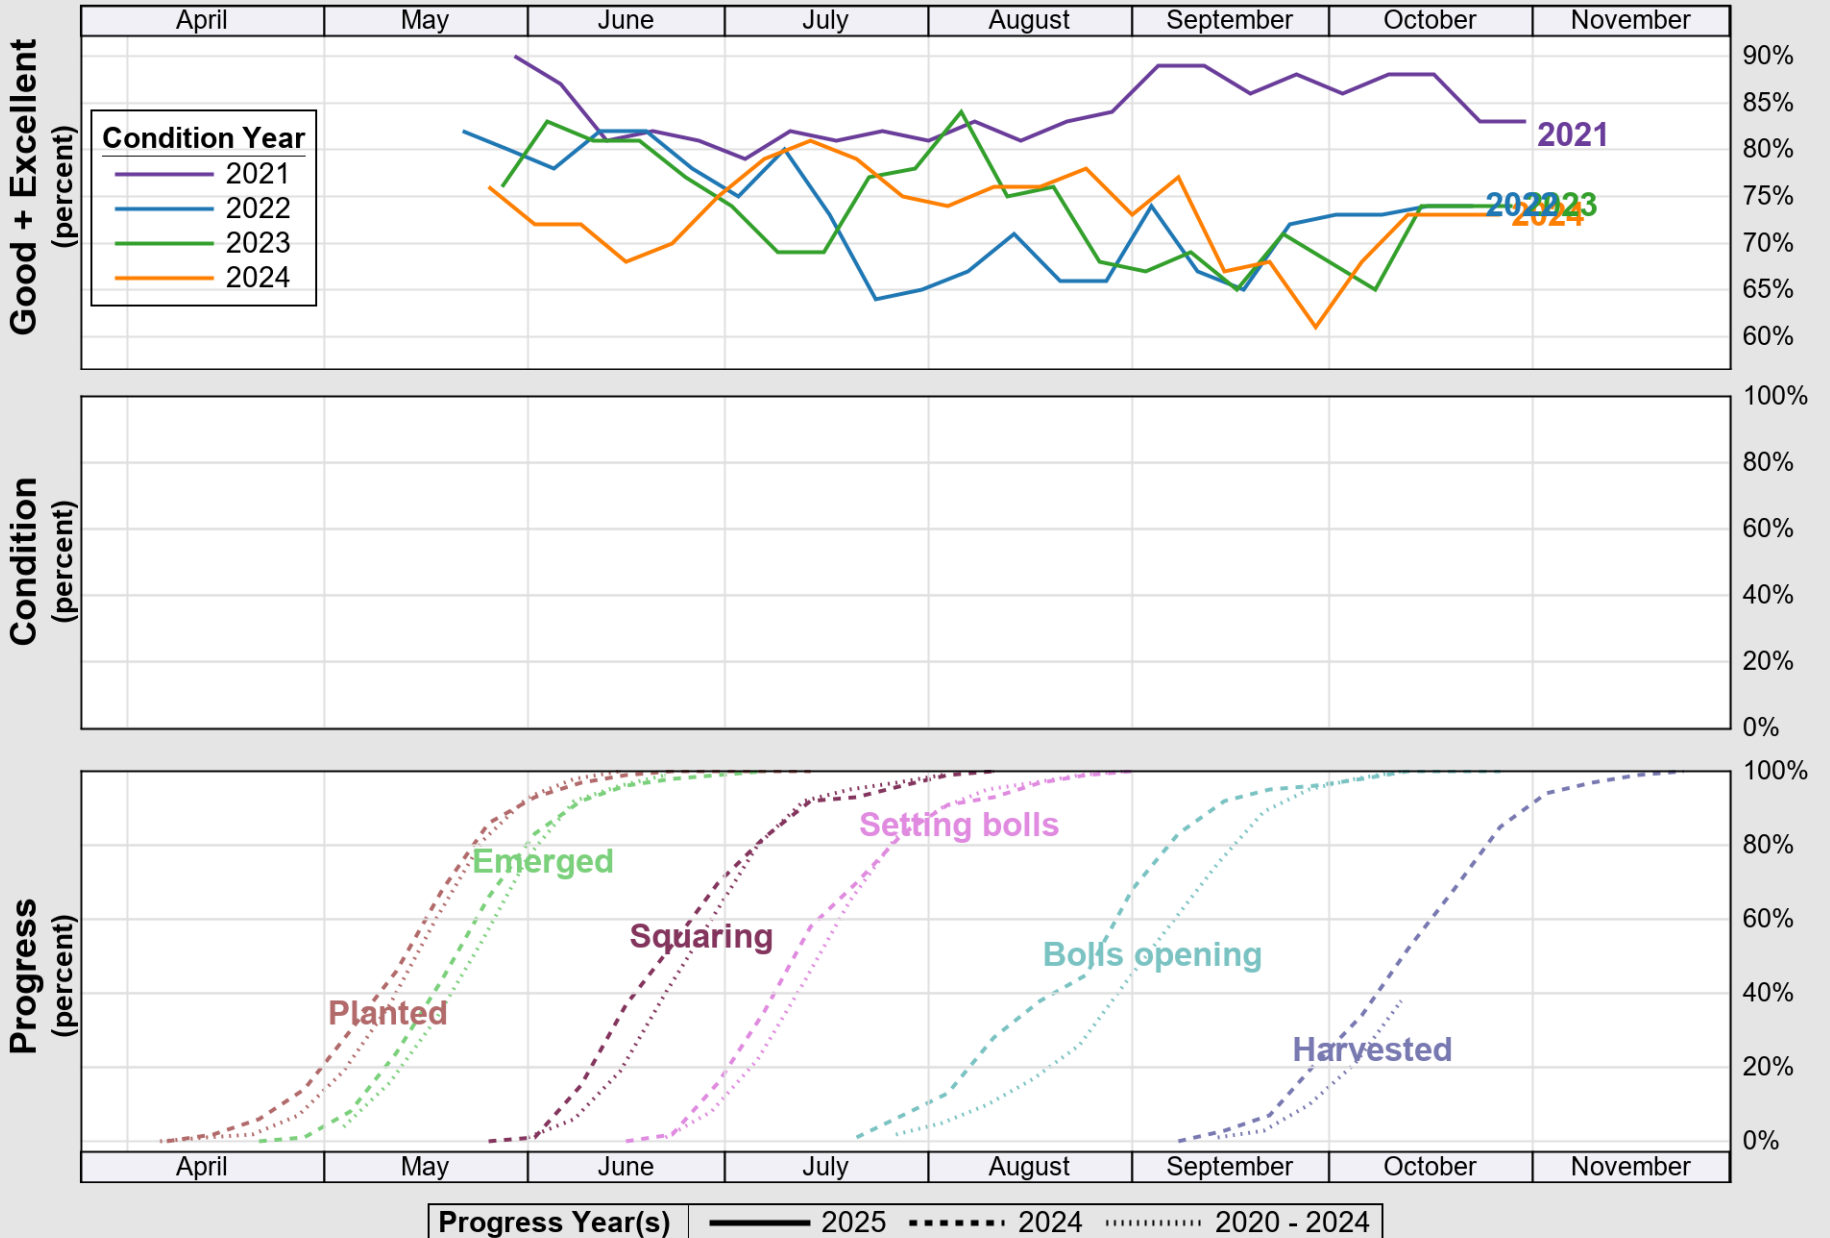

# Crop Progress and Condition: Corn in Arkansas , 2025

NASS

Source: National Agricultural Statistics Service (NASS), Crop Progress Report

USDA

# Crop Progress and Condition: Cotton in Arkansas , 2025

NASS

Source: National Agricultural Statistics Service (NASS), Crop Progress Report

USDA