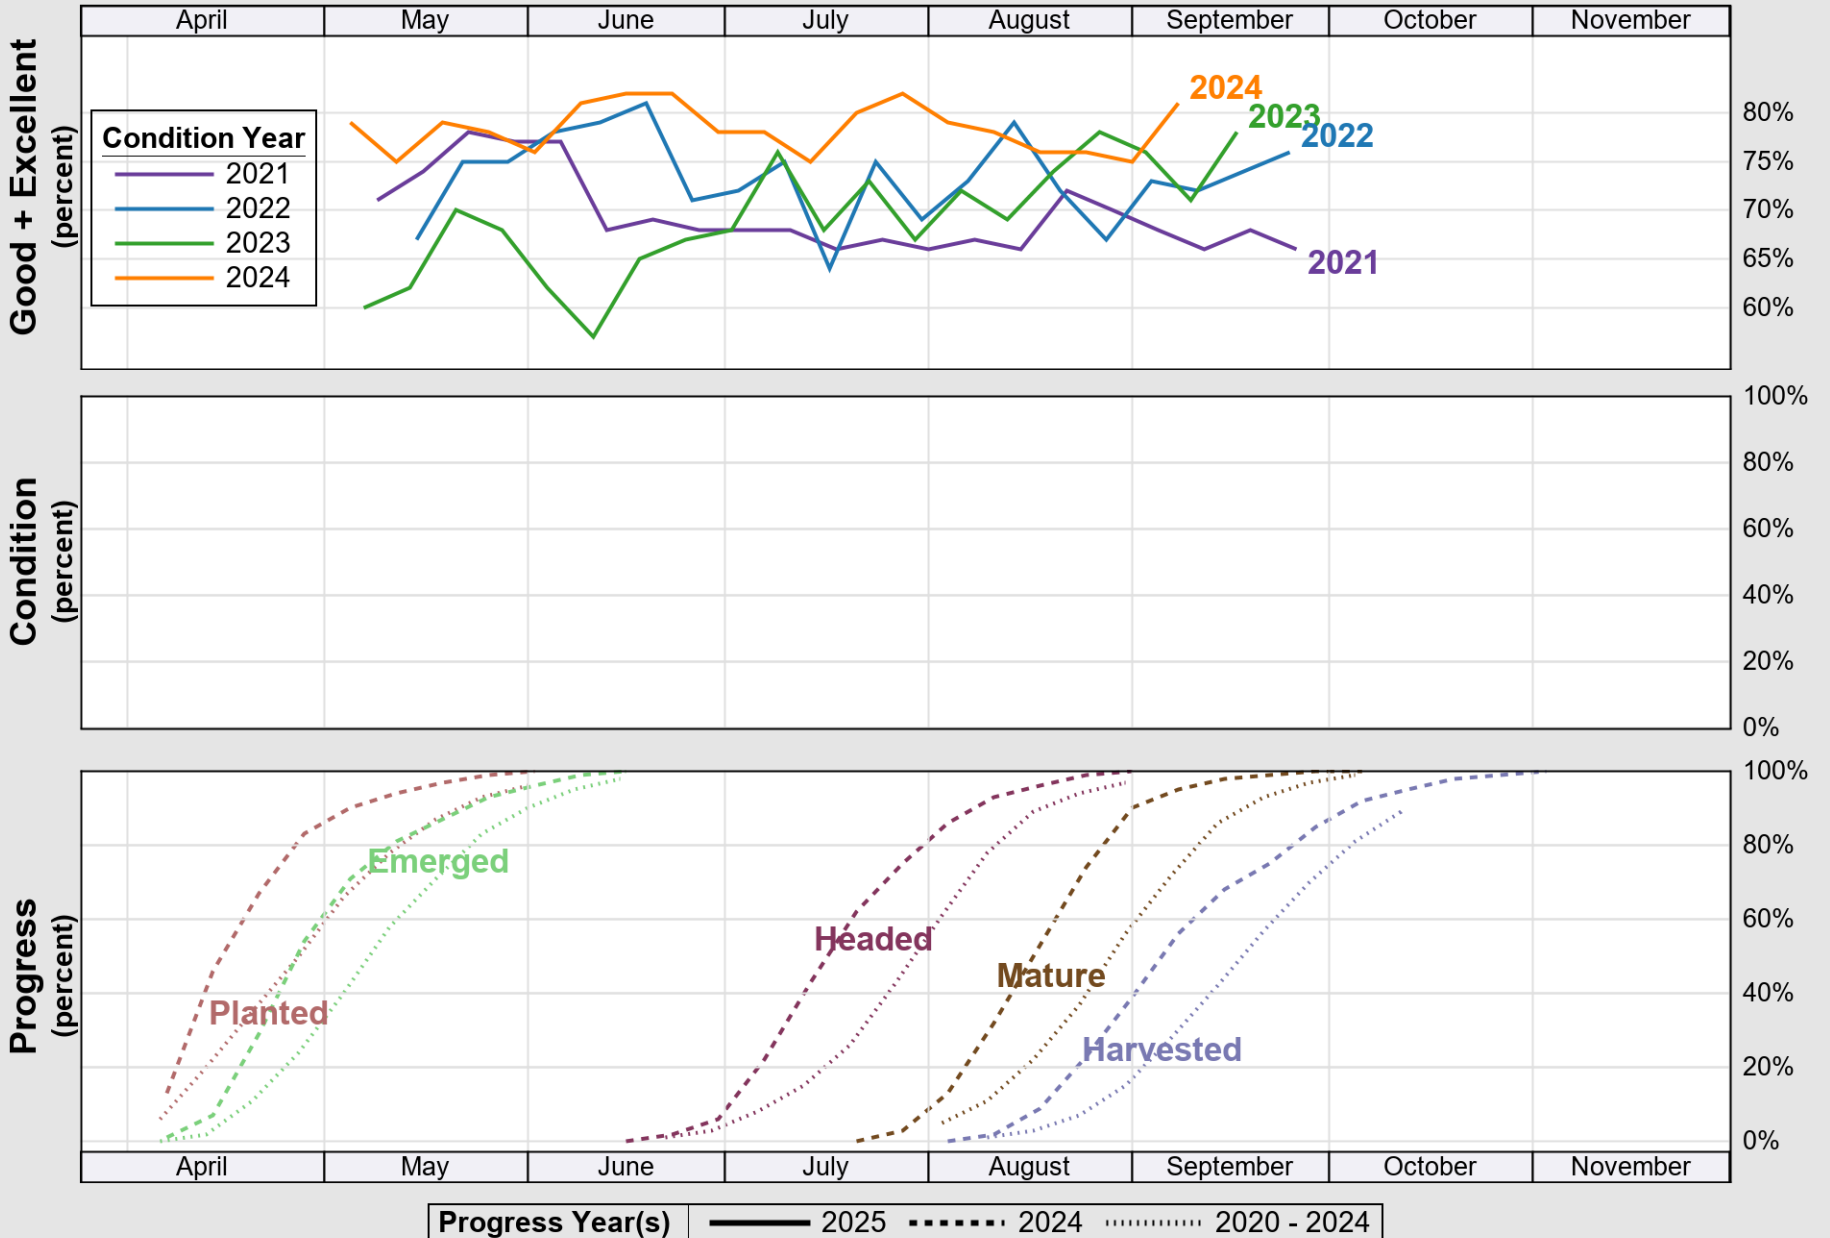

# Crop Progress and Condition: Peanuts in Arkansas , 2025

NASS

Progress Year(s) ——— 2025    ..... 2024    ..... 2020 - 2024

Source: National Agricultural Statistics Service (NASS), Crop Progress Report

USDA

### Crop Progress and Condition: Rice in Arkansas , 2025

NASS

Source: National Agricultural Statistics Service (NASS), Crop Progress Report

USDA