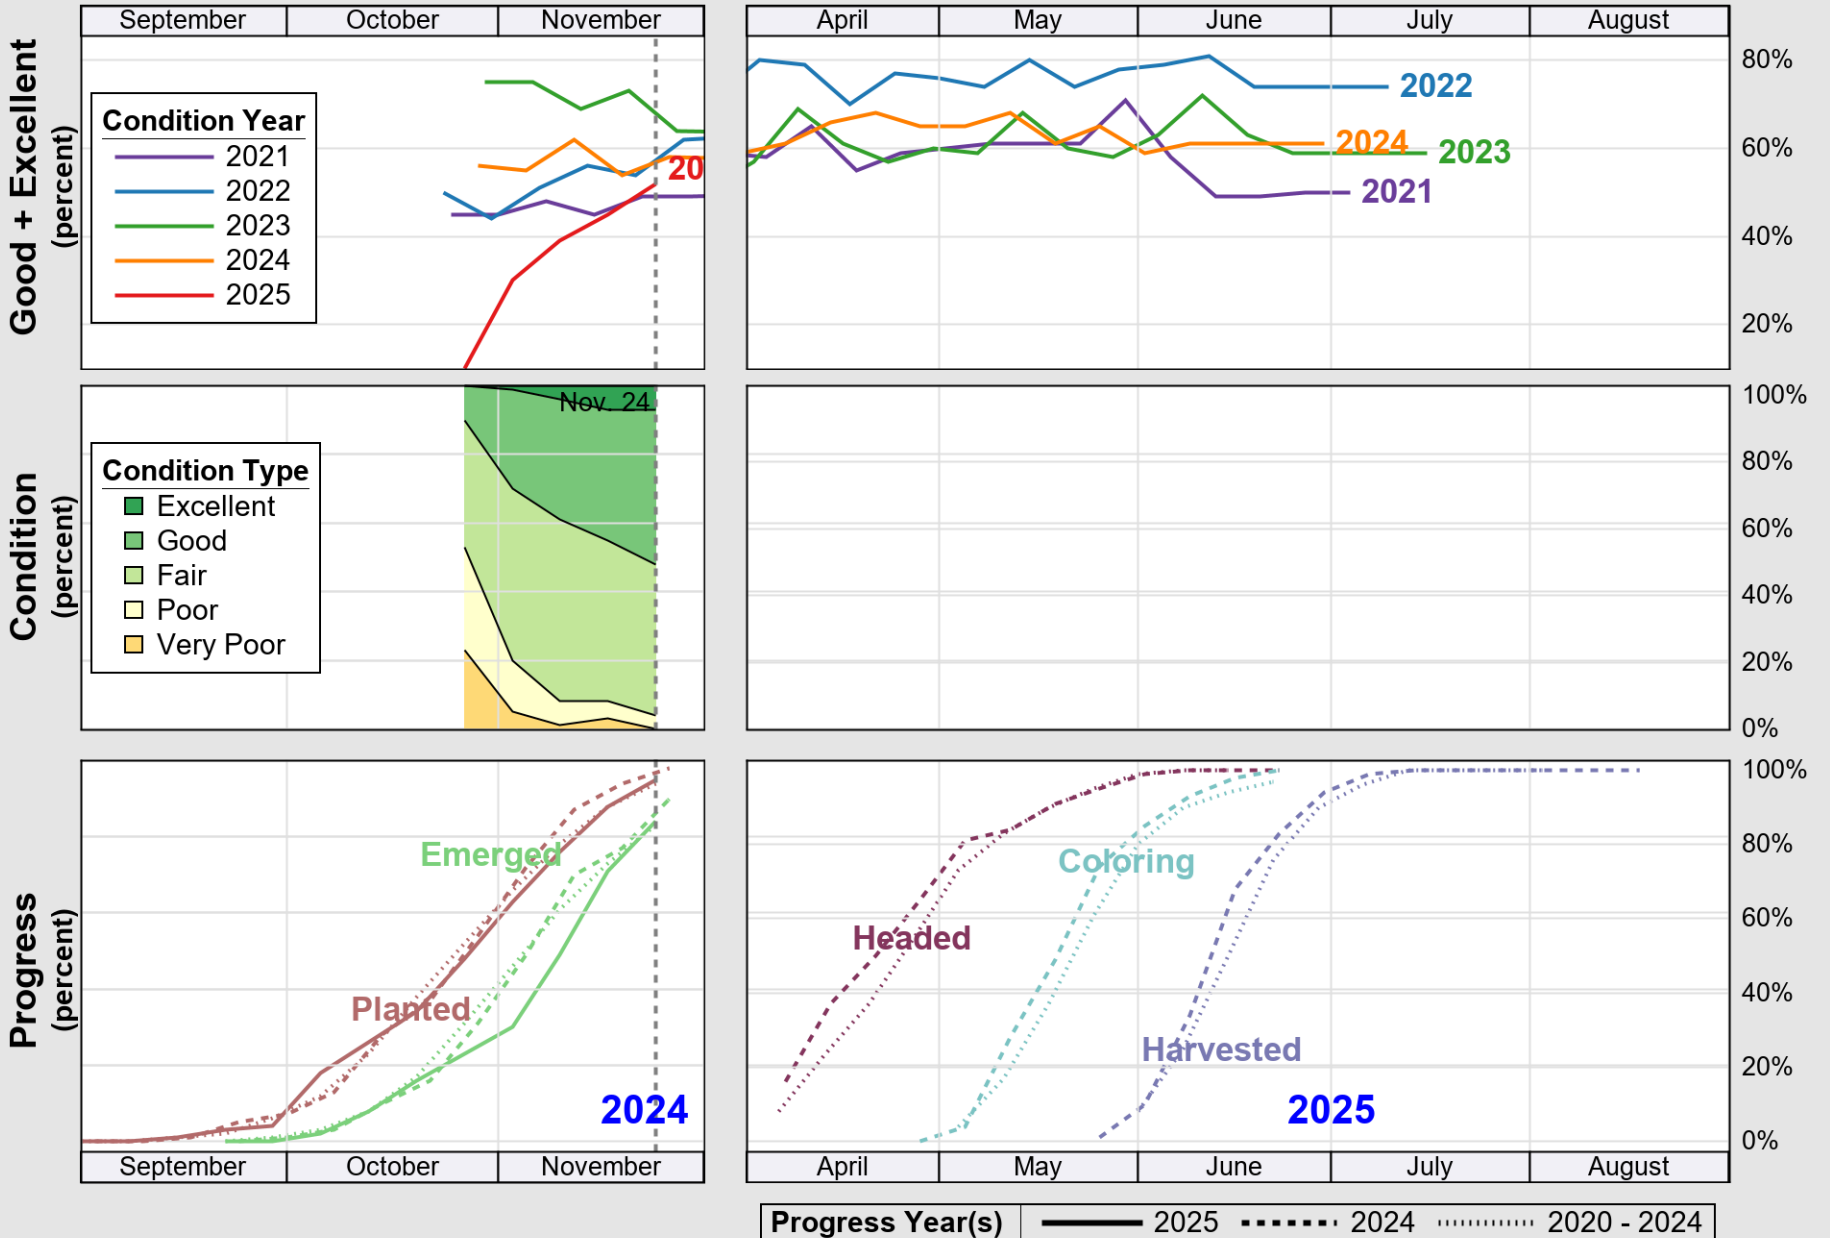

# Crop Progress and Condition: Peanuts in Arkansas , 2025

NASS

Progress Year(s) ——— 2025    ..... 2024    ..... 2020 - 2024

Source: National Agricultural Statistics Service (NASS), Crop Progress Report

USDA

### Crop Progress and Condition: Rice in Arkansas , 2025

NASS

Source: National Agricultural Statistics Service (NASS), Crop Progress Report

USDA

# Crop Progress and Condition: Soybeans in Arkansas , 2025

NASS

Source: National Agricultural Statistics Service (NASS), Crop Progress Report

USDA

# Crop Progress and Condition: Winter Wheat in Arkansas , 2025

NASS

Source: National Agricultural Statistics Service (NASS), Crop Progress Report