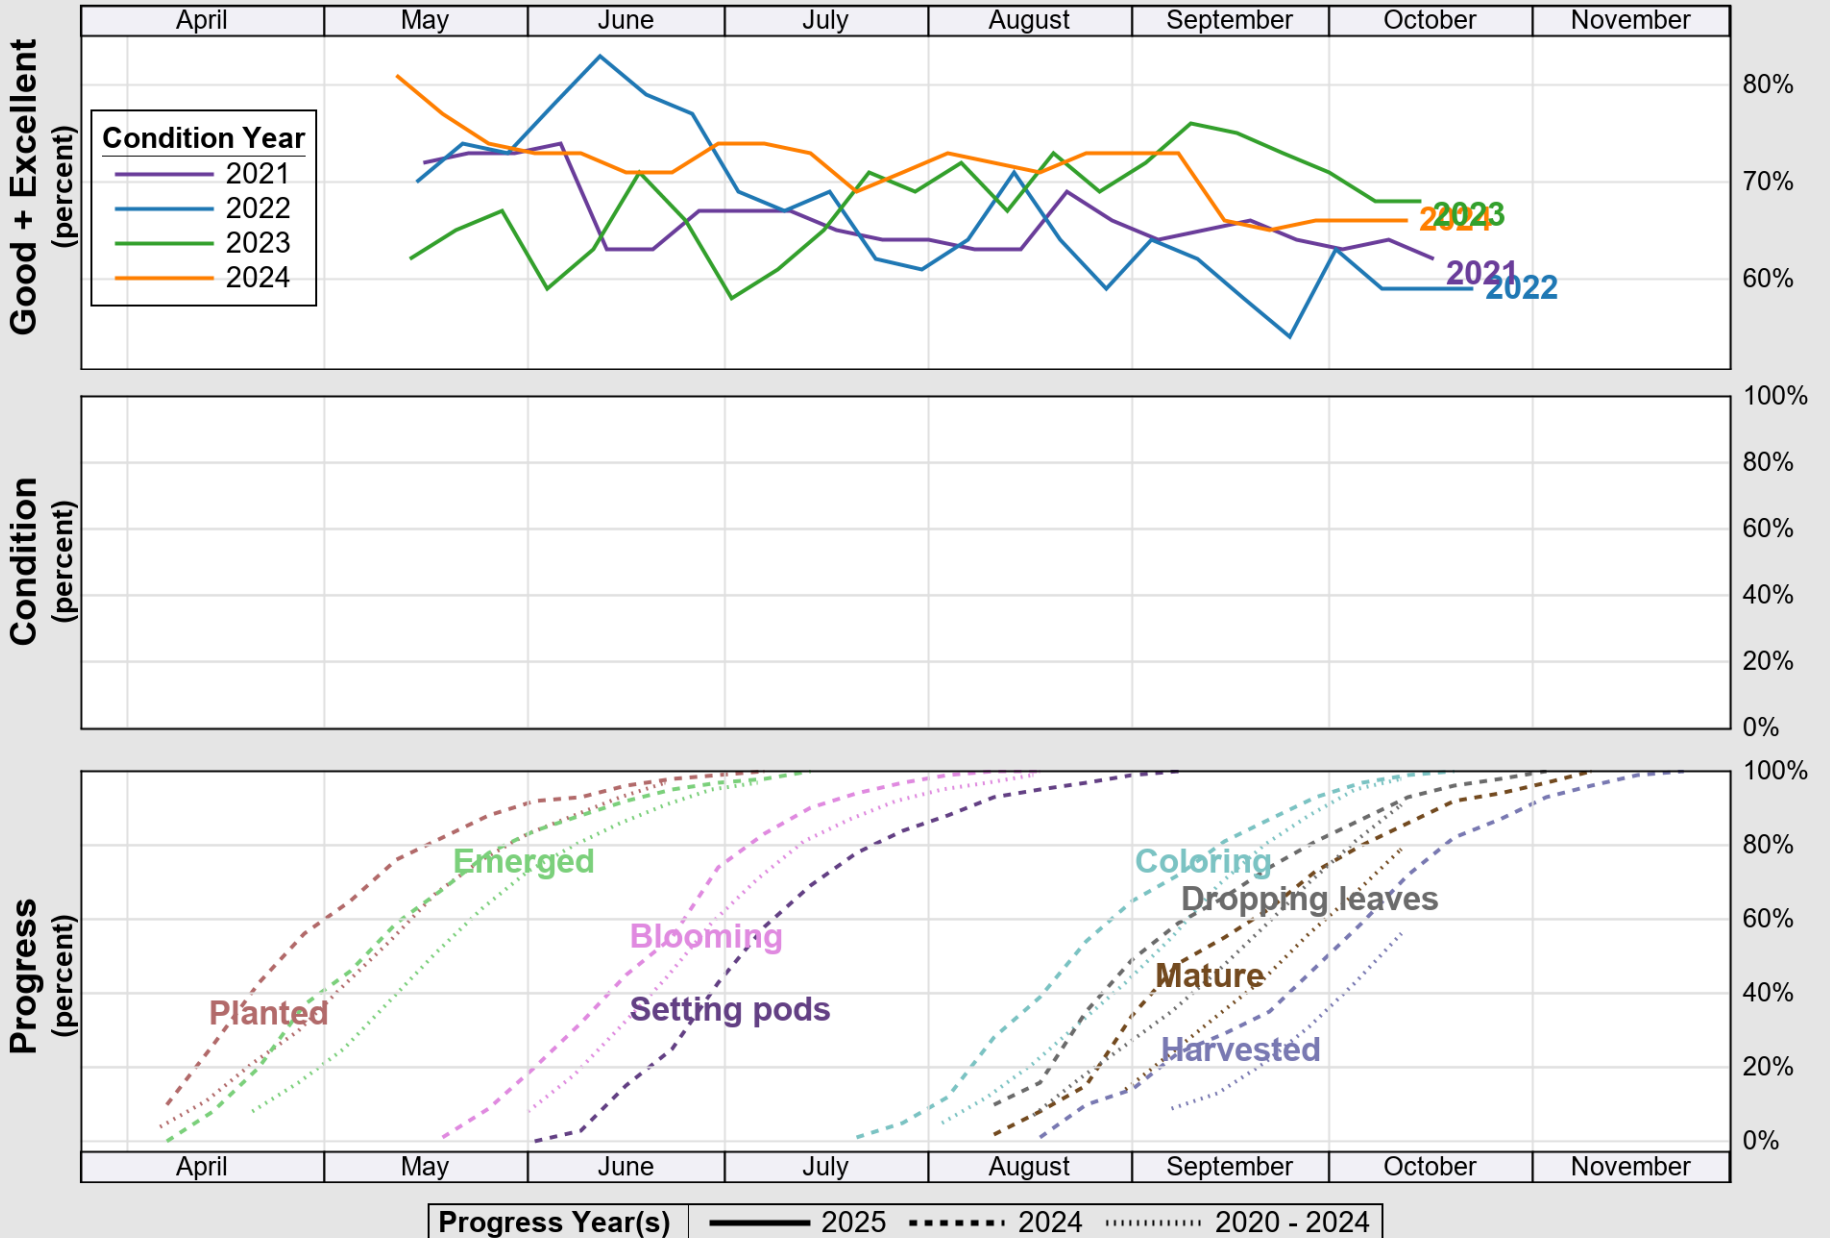

USDA

Crop Progress and Condition: Soybeans in Arkansas , 2025

NASS

Source: National Agricultural Statistics Service (NASS), Crop Progress Report