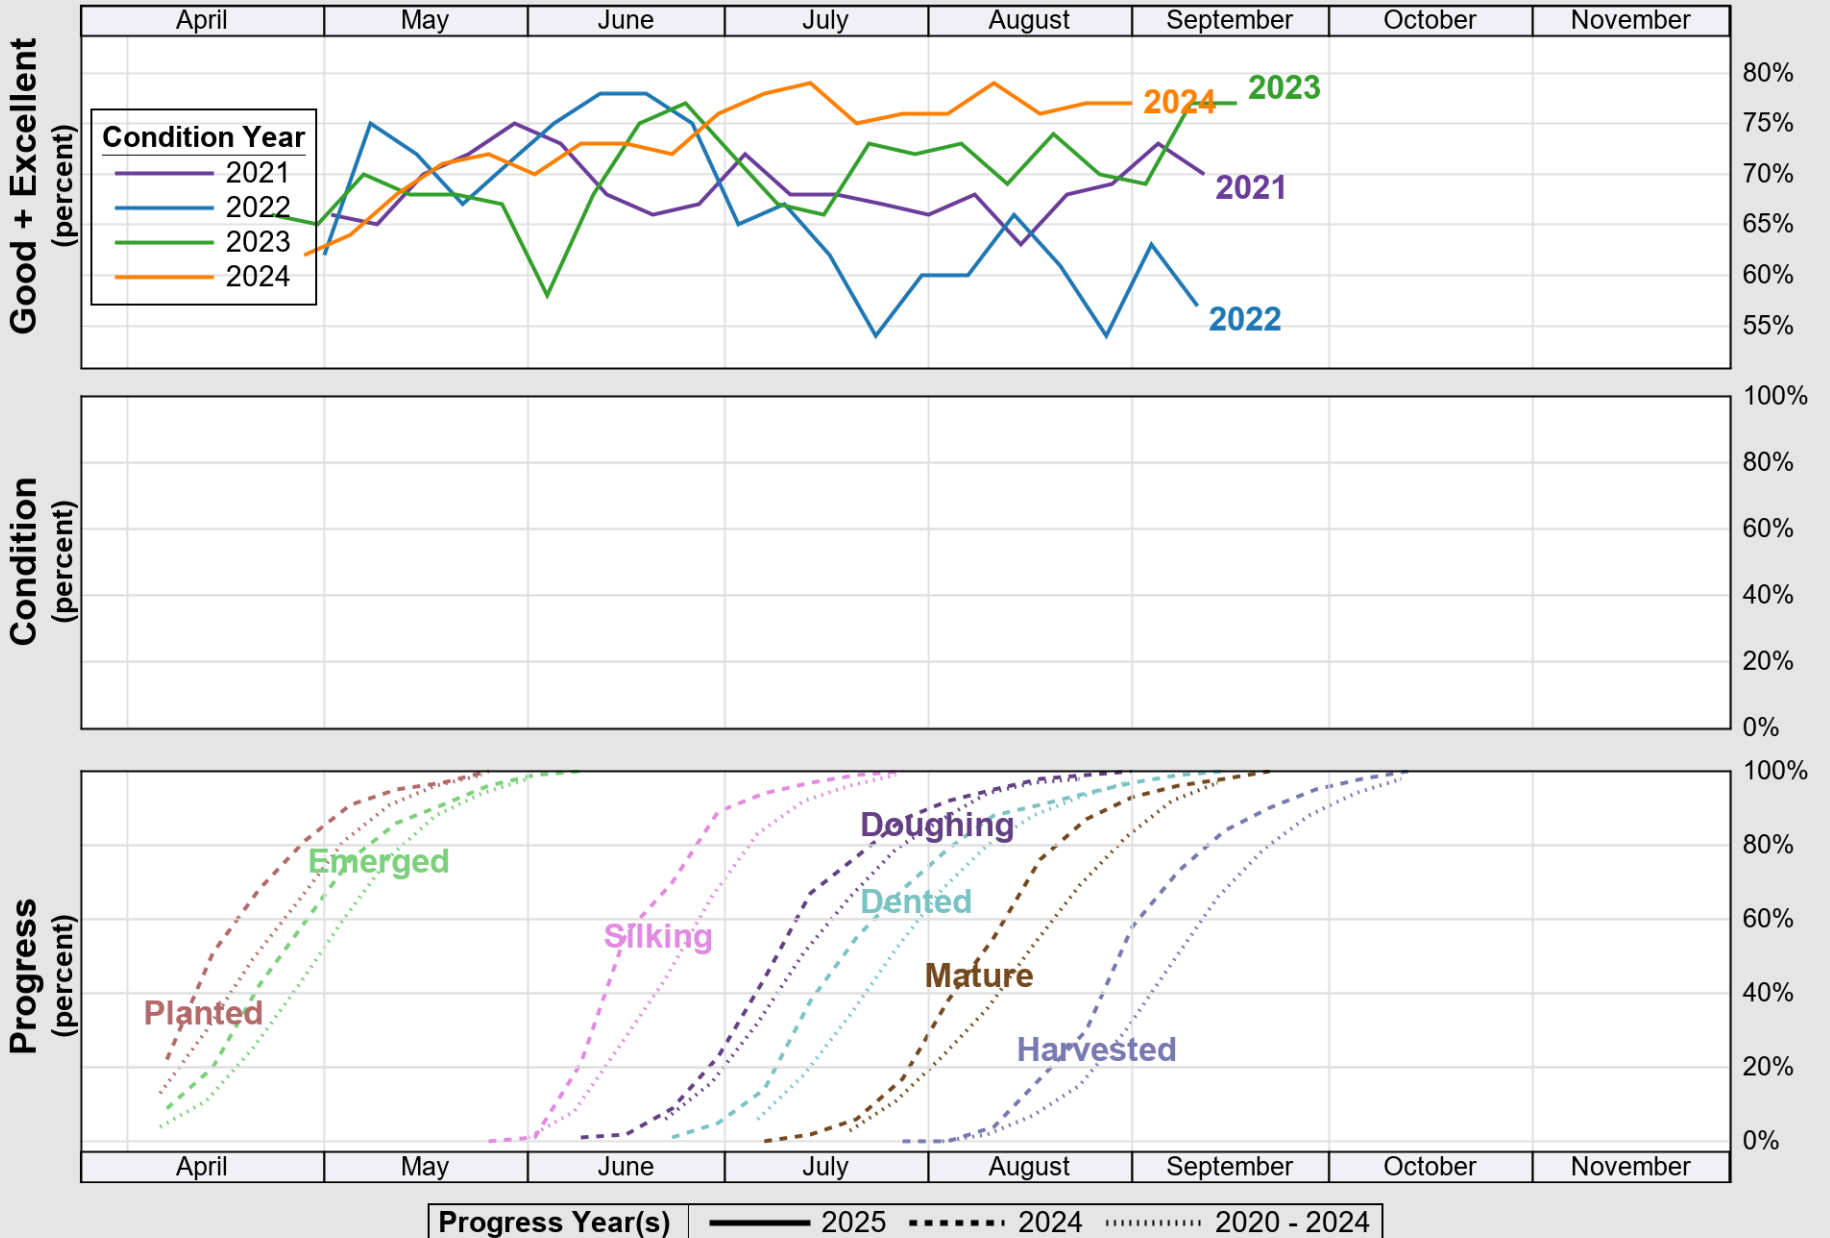

# Crop Progress and Condition: Corn in Arkansas , 2025

NASS

Source: National Agricultural Statistics Service (NASS), Crop Progress Report

USDA