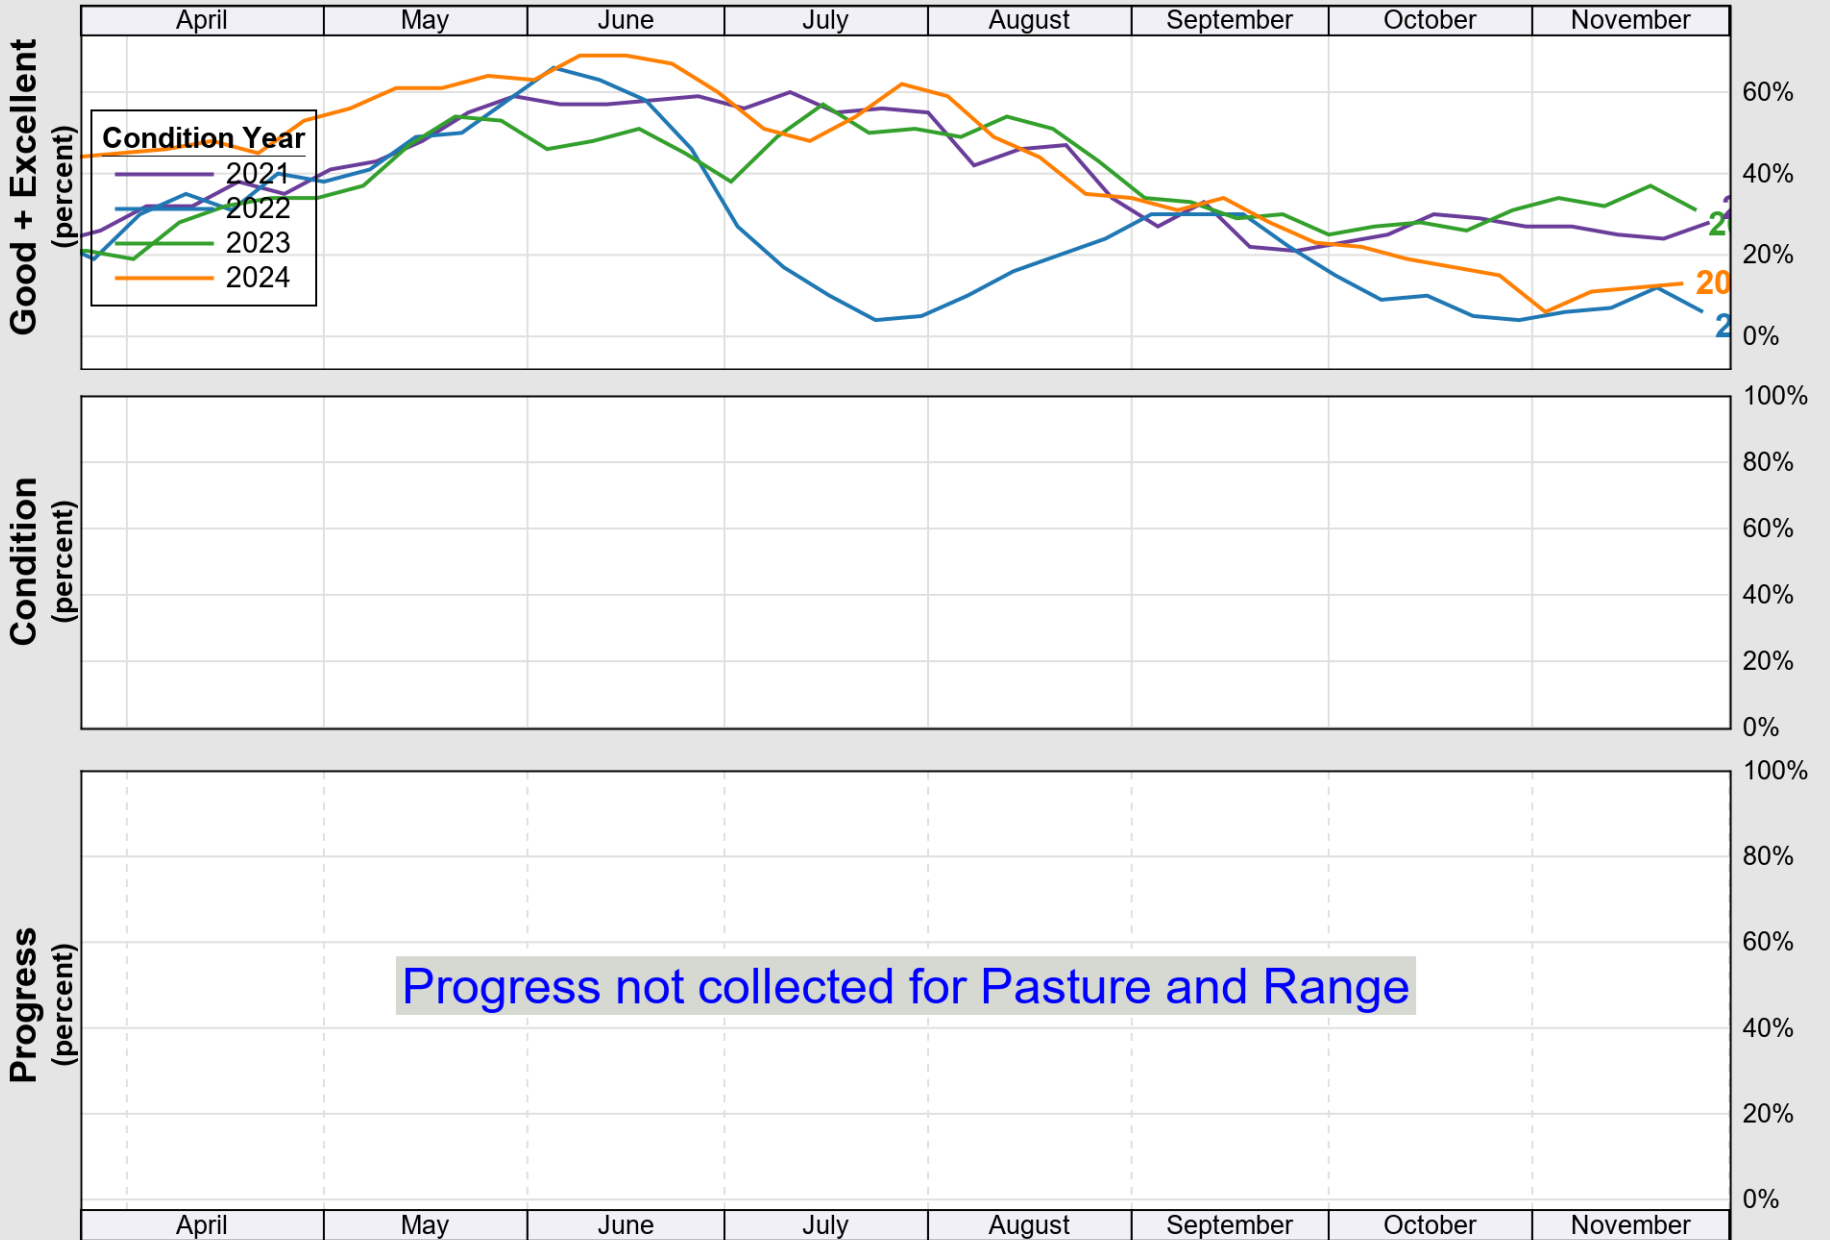

USDA

Crop Progress and Condition: Pasture and Range in Arkansas , 2025

NASS

Source: National Agricultural Statistics Service (NASS), Crop Progress Report