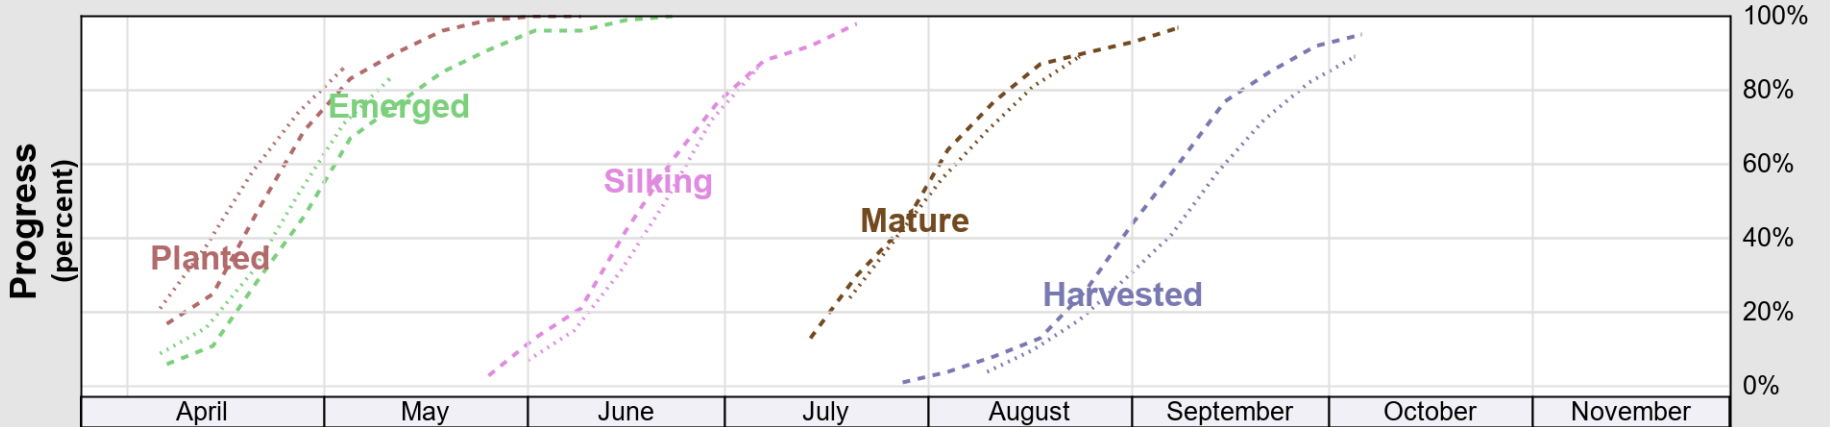

USDA

Crop Progress and Condition: Corn in Alabama , 2025

NASS

Progress Year(s) ——— 2025 2024 2020 - 2024

Source: National Agricultural Statistics Service (NASS), Crop Progress Report

USDA

Crop Progress and Condition: Cotton in Alabama, 2025