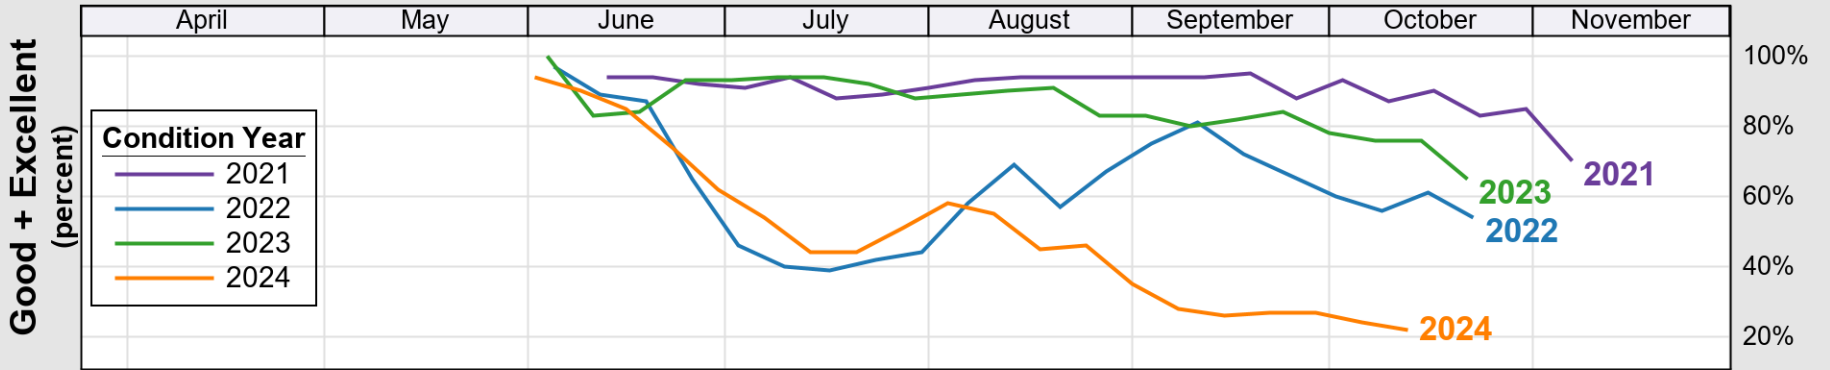

NASS

Source: National Agricultural Statistics Service (NASS), Crop Progress Report

USDA

Crop Progress and Condition: Peanuts in Alabama , 2025

NASS

Source: National Agricultural Statistics Service (NASS), Crop Progress Report

USDA

Crop Progress and Condition: Soybeans in Alabama , 2025

NASS

Progress Year(s) — 2025 2024 2020 - 2024

Source: National Agricultural Statistics Service (NASS), Crop Progress Report

USDA

Crop Progress and Condition: Winter Wheat in Alabama , 2025