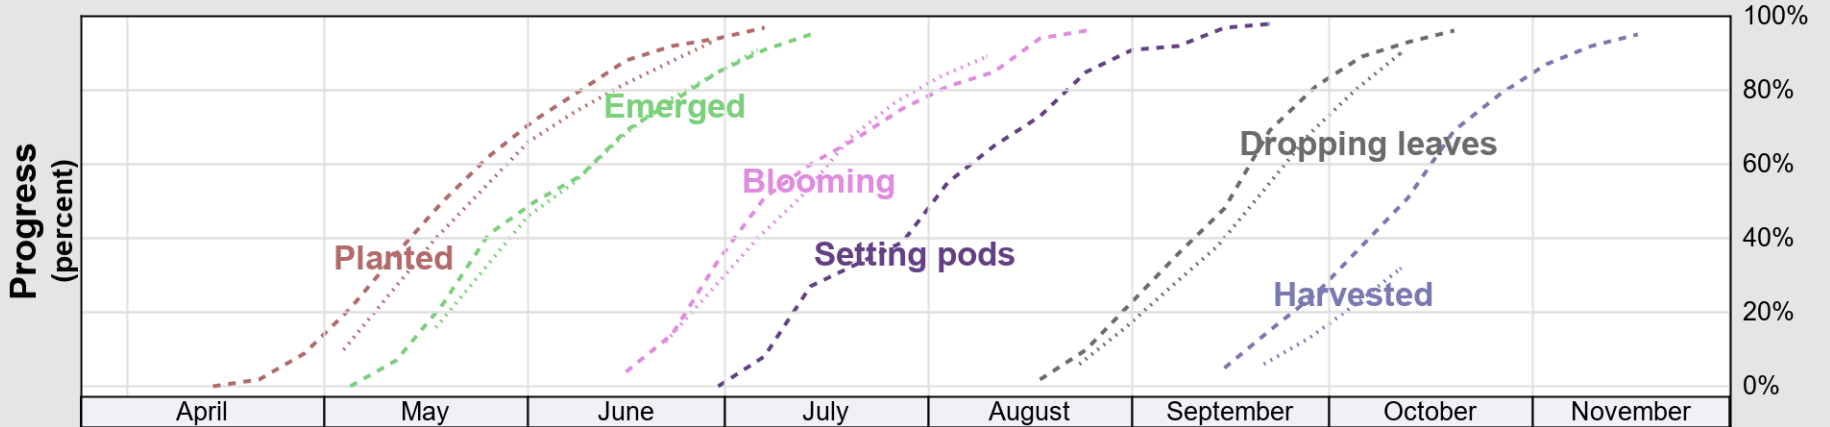

NASS

Source: National Agricultural Statistics Service (NASS), Crop Progress Report

USDA

Crop Progress and Condition: Peanuts in Alabama , 2025

NASS

Source: National Agricultural Statistics Service (NASS), Crop Progress Report

USDA

Crop Progress and Condition: Soybeans in Alabama , 2025

NASS

Progress Year(s) — 2025 2024 2020 - 2024

Source: National Agricultural Statistics Service (NASS), Crop Progress Report

USDA

Crop Progress and Condition: Winter Wheat in Alabama , 2025