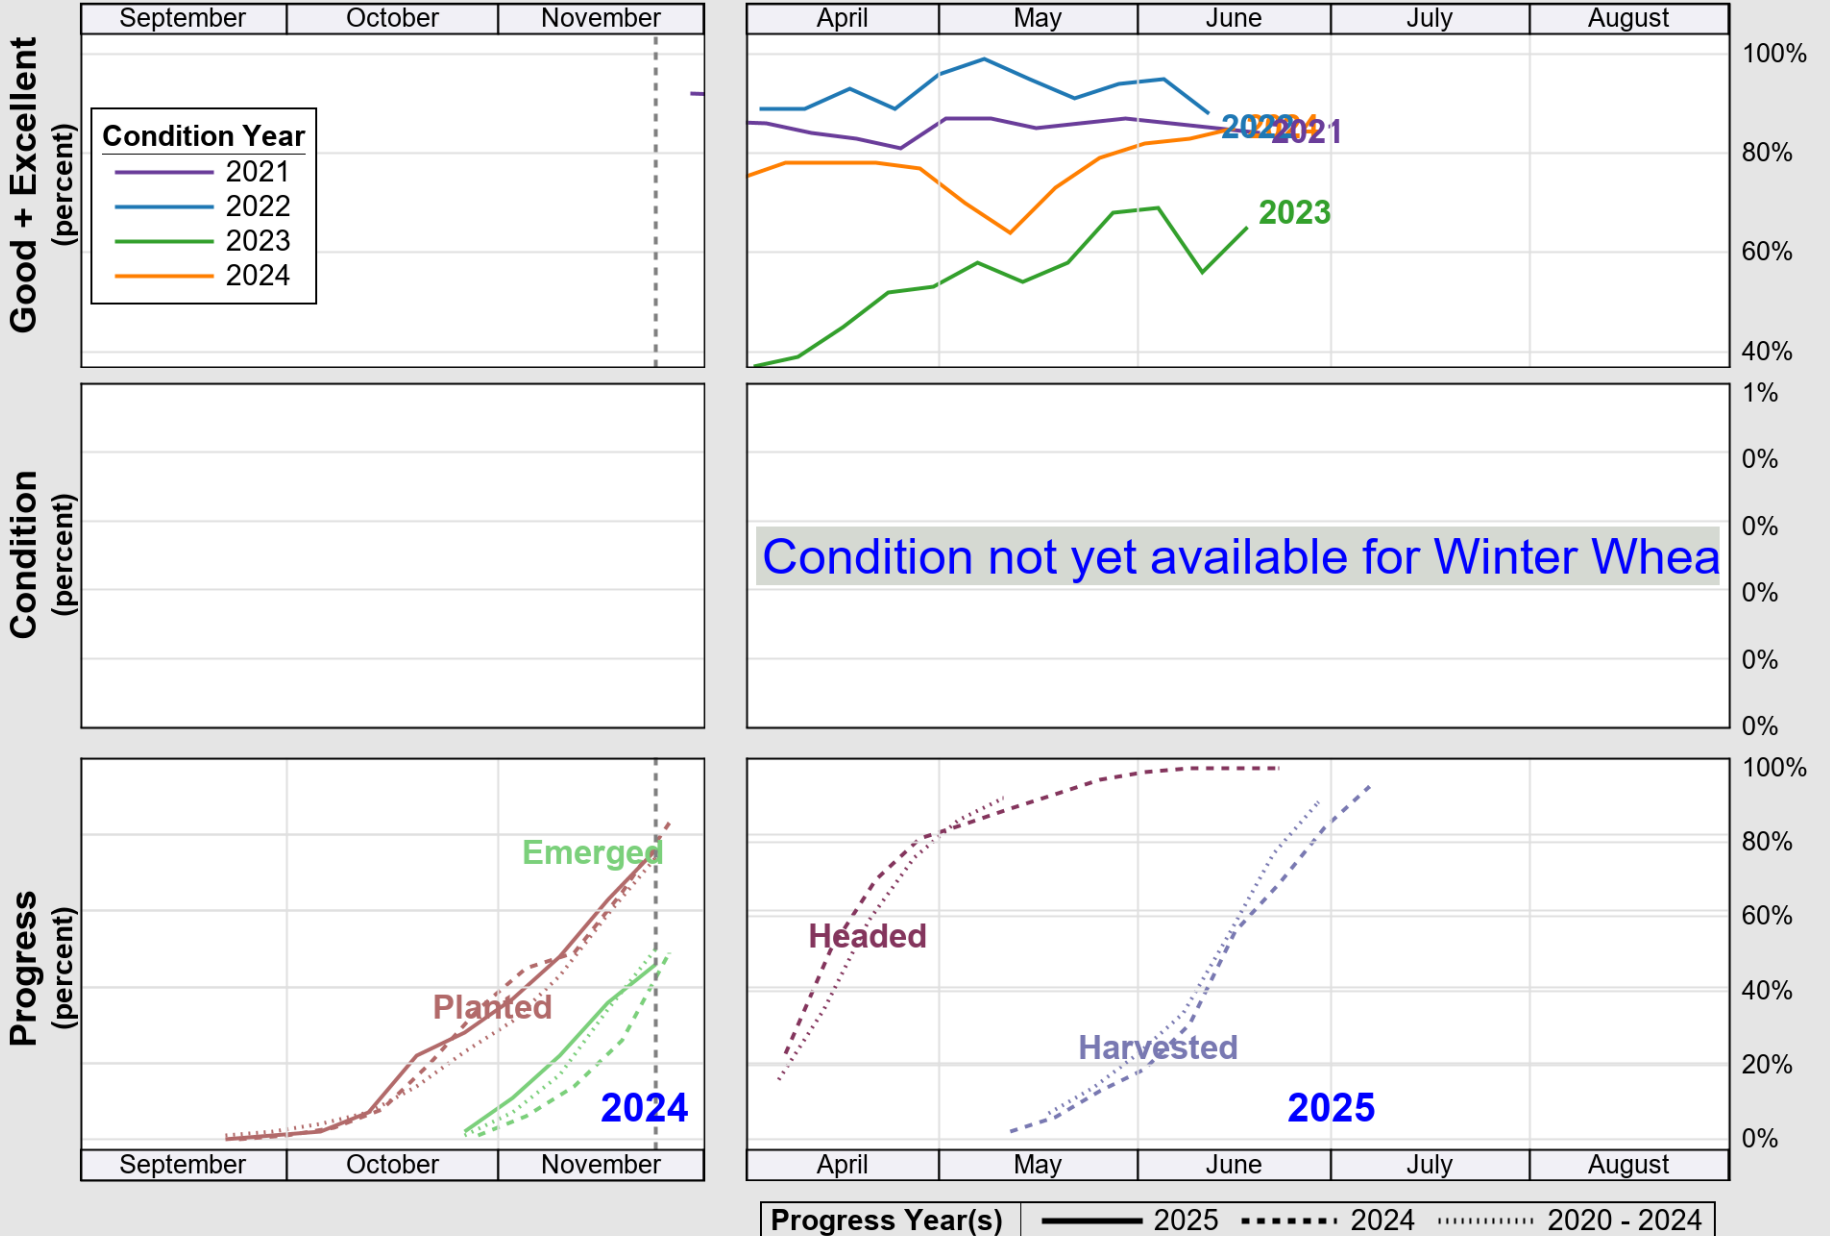

NASS

Source: National Agricultural Statistics Service (NASS), Crop Progress Report

USDA

Crop Progress and Condition: Peanuts in Alabama , 2025

NASS

Source: National Agricultural Statistics Service (NASS), Crop Progress Report

USDA

Crop Progress and Condition: Soybeans in Alabama , 2025

NASS

Progress Year(s) — 2025 2024 2020 - 2024

Source: National Agricultural Statistics Service (NASS), Crop Progress Report

USDA

Crop Progress and Condition: Winter Wheat in Alabama , 2025

NASS

Source: National Agricultural Statistics Service (NASS), Crop Progress Report