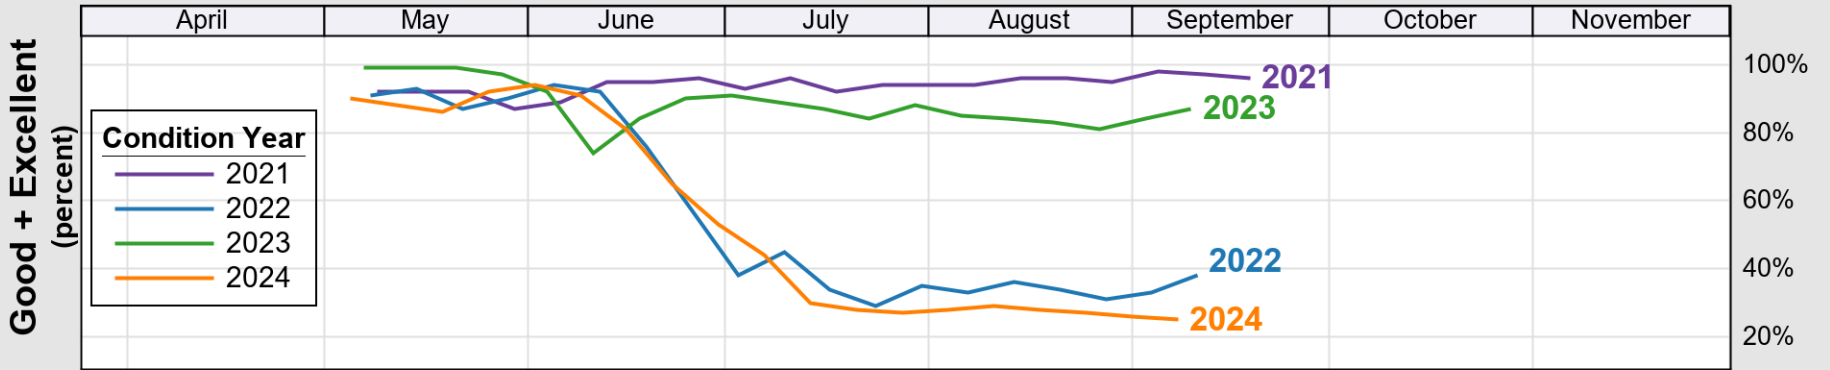

USDA

Crop Progress and Condition: Corn in Alabama , 2025

NASS

Progress Year(s) ——— 2025 2024 2020 - 2024

Source: National Agricultural Statistics Service (NASS), Crop Progress Report

USDA

Crop Progress and Condition: Cotton in Alabama, 2025