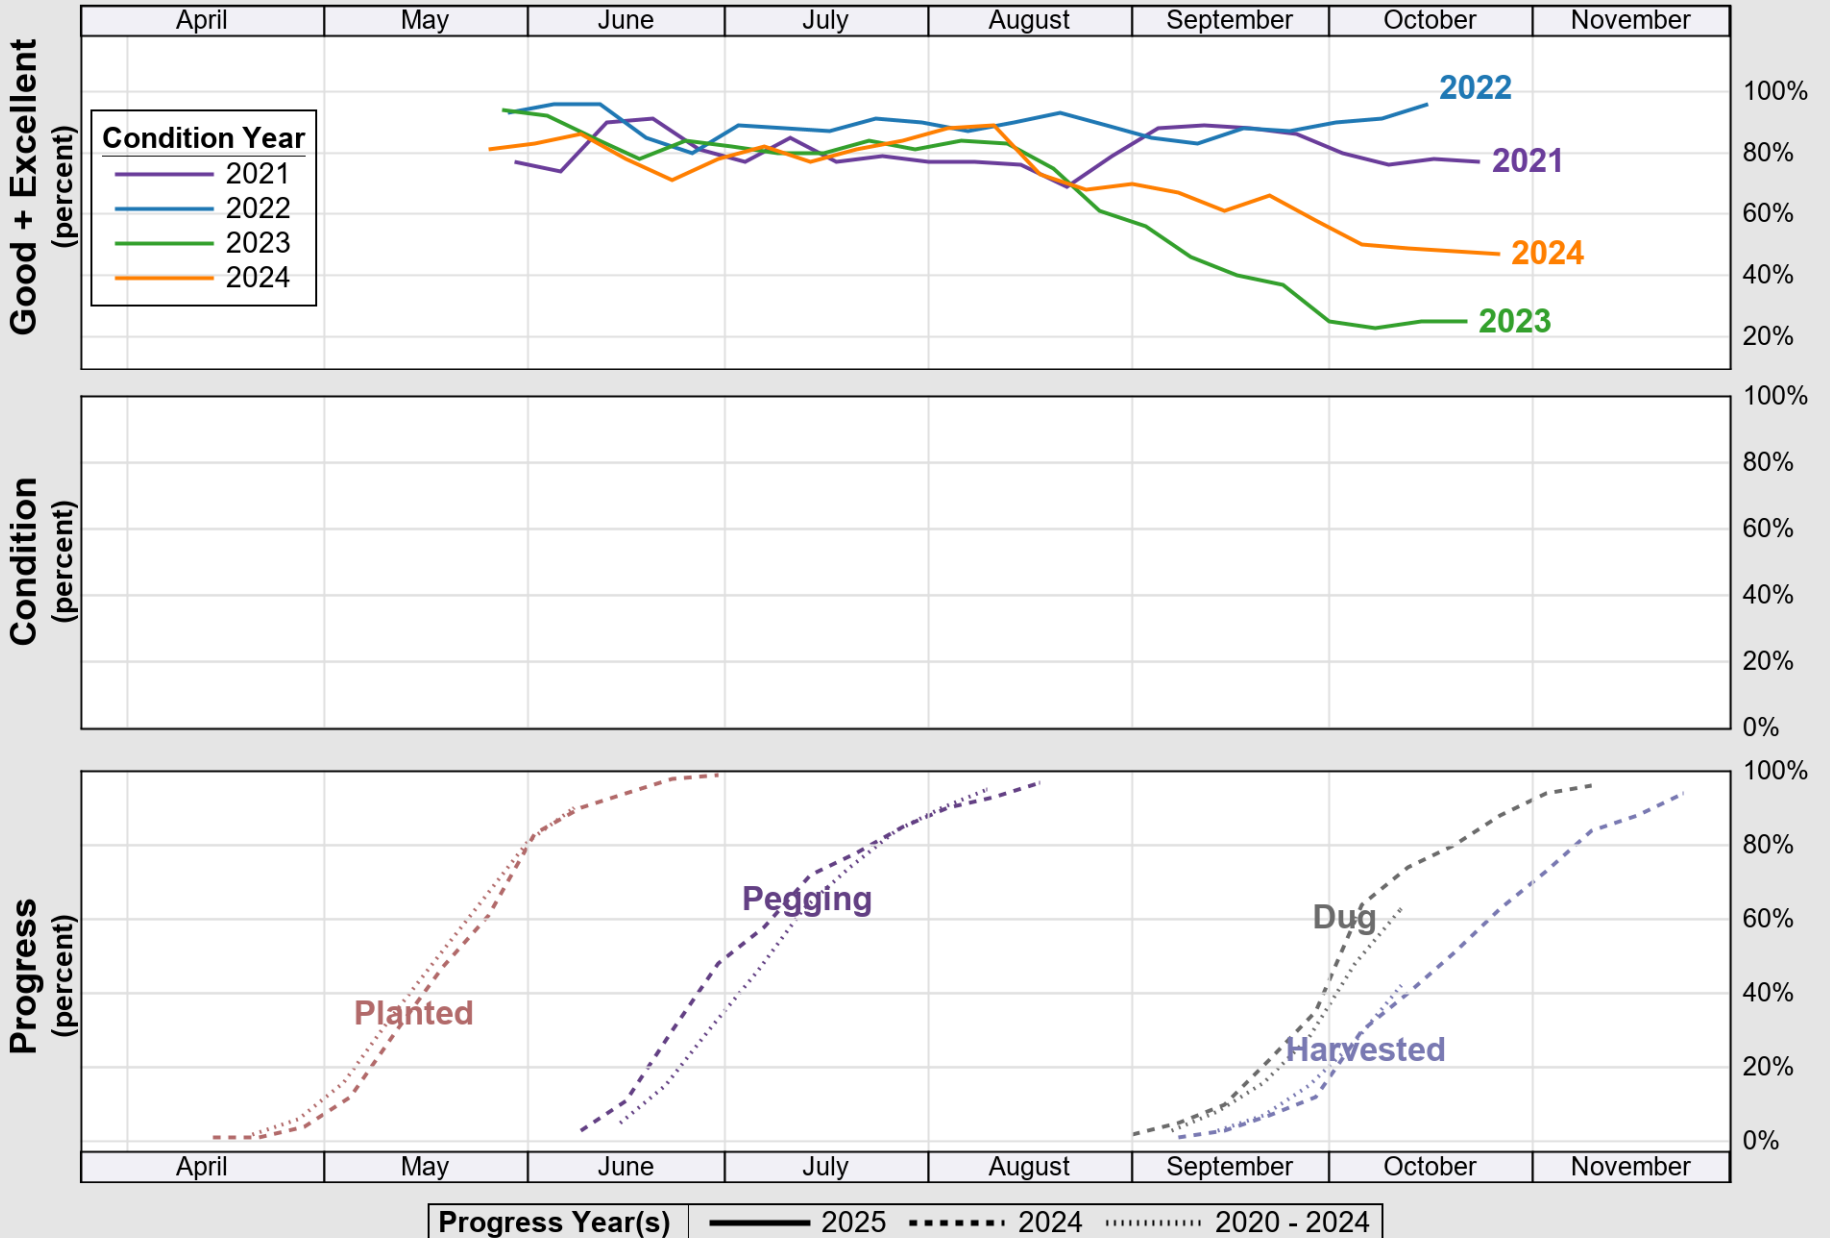

NASS

Progress Year(s) ——— 2025 2024 - · - · - · 2020 - 2024

Source: National Agricultural Statistics Service (NASS), Crop Progress Report

USDA

Crop Progress and Condition: Pasture and Range in Alabama , 2025

NASS

Source: National Agricultural Statistics Service (NASS), Crop Progress Report

USDA

Crop Progress and Condition: Peanuts in Alabama , 2025

NASS

Source: National Agricultural Statistics Service (NASS), Crop Progress Report

USDA

Crop Progress and Condition: Soybeans in Alabama , 2025

NASS

Progress Year(s) — 2025 2024 2020 - 2024

Source: National Agricultural Statistics Service (NASS), Crop Progress Report

USDA

Crop Progress and Condition: Winter Wheat in Alabama , 2025