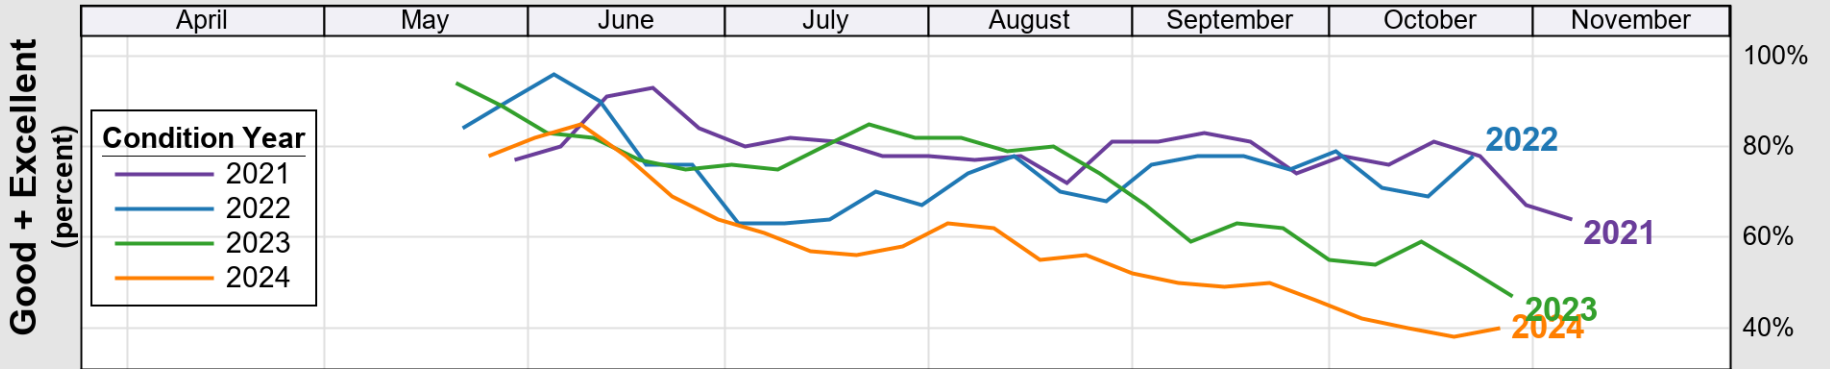

USDA

Crop Progress and Condition: Corn in Alabama , 2025

NASS

Progress Year(s) ——— 2025 2024 2020 - 2024

Source: National Agricultural Statistics Service (NASS), Crop Progress Report

USDA

Crop Progress and Condition: Cotton in Alabama, 2025

NASS

Progress Year(s) ——— 2025 2024 - · - · - · 2020 - 2024

Source: National Agricultural Statistics Service (NASS), Crop Progress Report

USDA

Crop Progress and Condition: Pasture and Range in Alabama , 2025