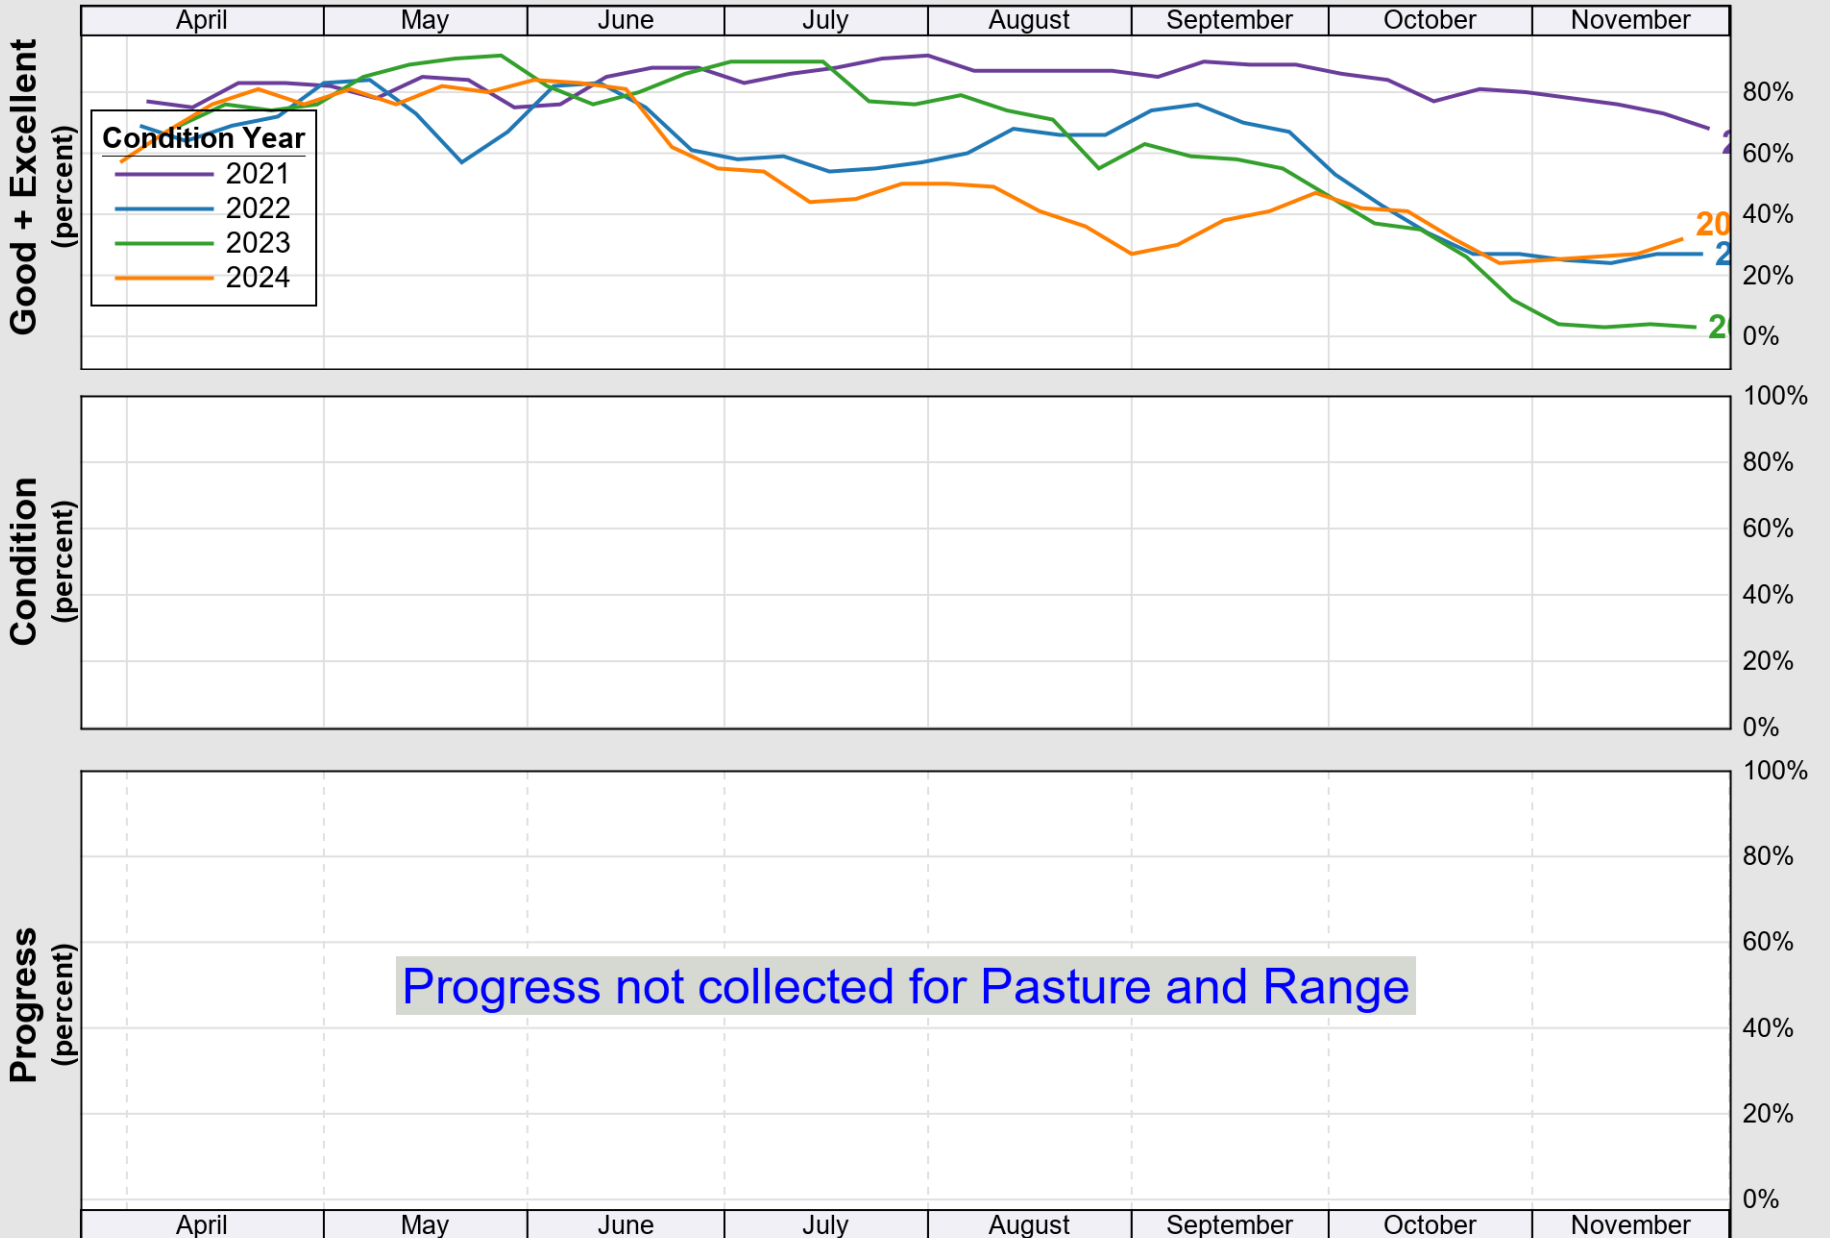

USDA

Crop Progress and Condition: Corn in Alabama , 2025

NASS

Progress Year(s) ——— 2025 2024 2020 - 2024

Source: National Agricultural Statistics Service (NASS), Crop Progress Report

USDA

Crop Progress and Condition: Cotton in Alabama, 2025

NASS

Progress Year(s) ——— 2025 2024 - · - · - · 2020 - 2024

Source: National Agricultural Statistics Service (NASS), Crop Progress Report

USDA

Crop Progress and Condition: Pasture and Range in Alabama , 2025

NASS

Source: National Agricultural Statistics Service (NASS), Crop Progress Report

USDA

Crop Progress and Condition: Peanuts in Alabama , 2025

NASS

Source: National Agricultural Statistics Service (NASS), Crop Progress Report