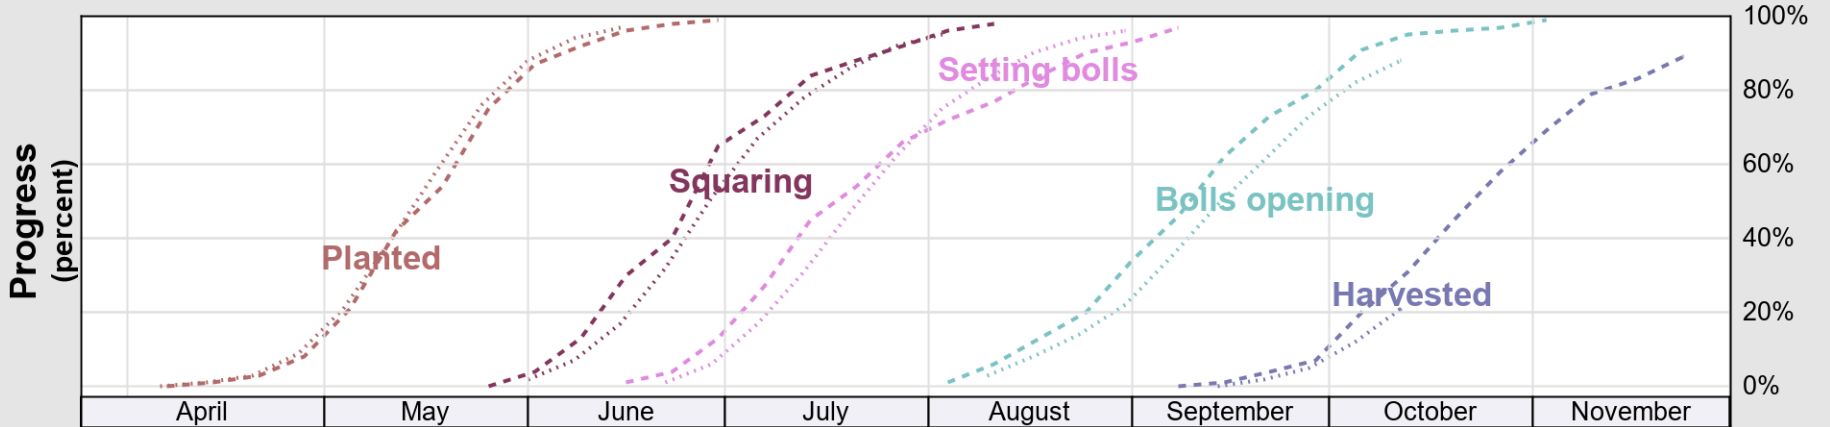

USDA

Crop Progress and Condition: Corn in Alabama , 2025

NASS

Progress Year(s) ——— 2025 2024 2020 - 2024

Source: National Agricultural Statistics Service (NASS), Crop Progress Report

USDA

Crop Progress and Condition: Cotton in Alabama, 2025

NASS

Progress Year(s) ——— 2025 2024 - · - · - · 2020 - 2024

Source: National Agricultural Statistics Service (NASS), Crop Progress Report

USDA

Crop Progress and Condition: Pasture and Range in Alabama , 2025