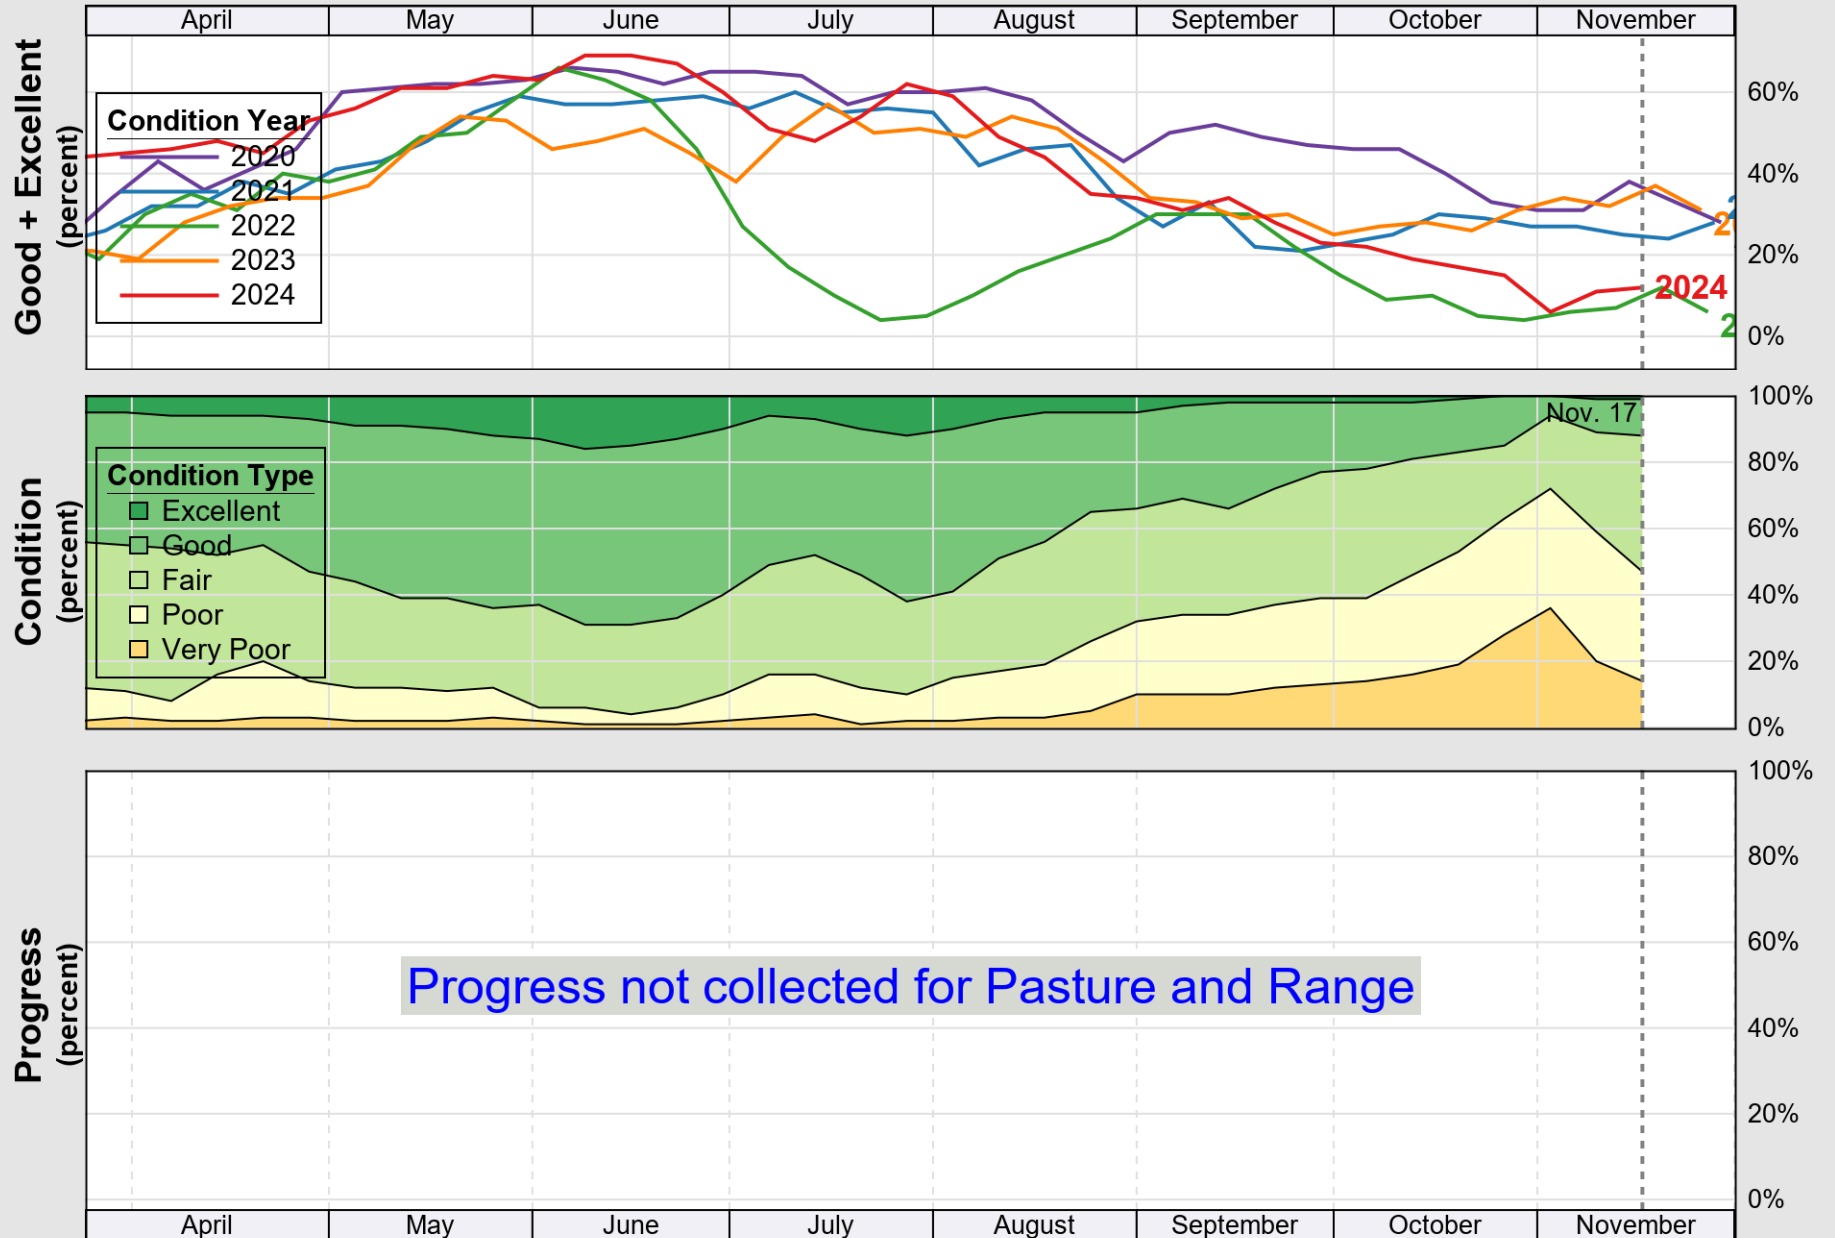

USDA

Crop Progress and Condition: Pasture and Range in Arkansas , 2024

NASS

Source: National Agricultural Statistics Service (NASS), Crop Progress Report