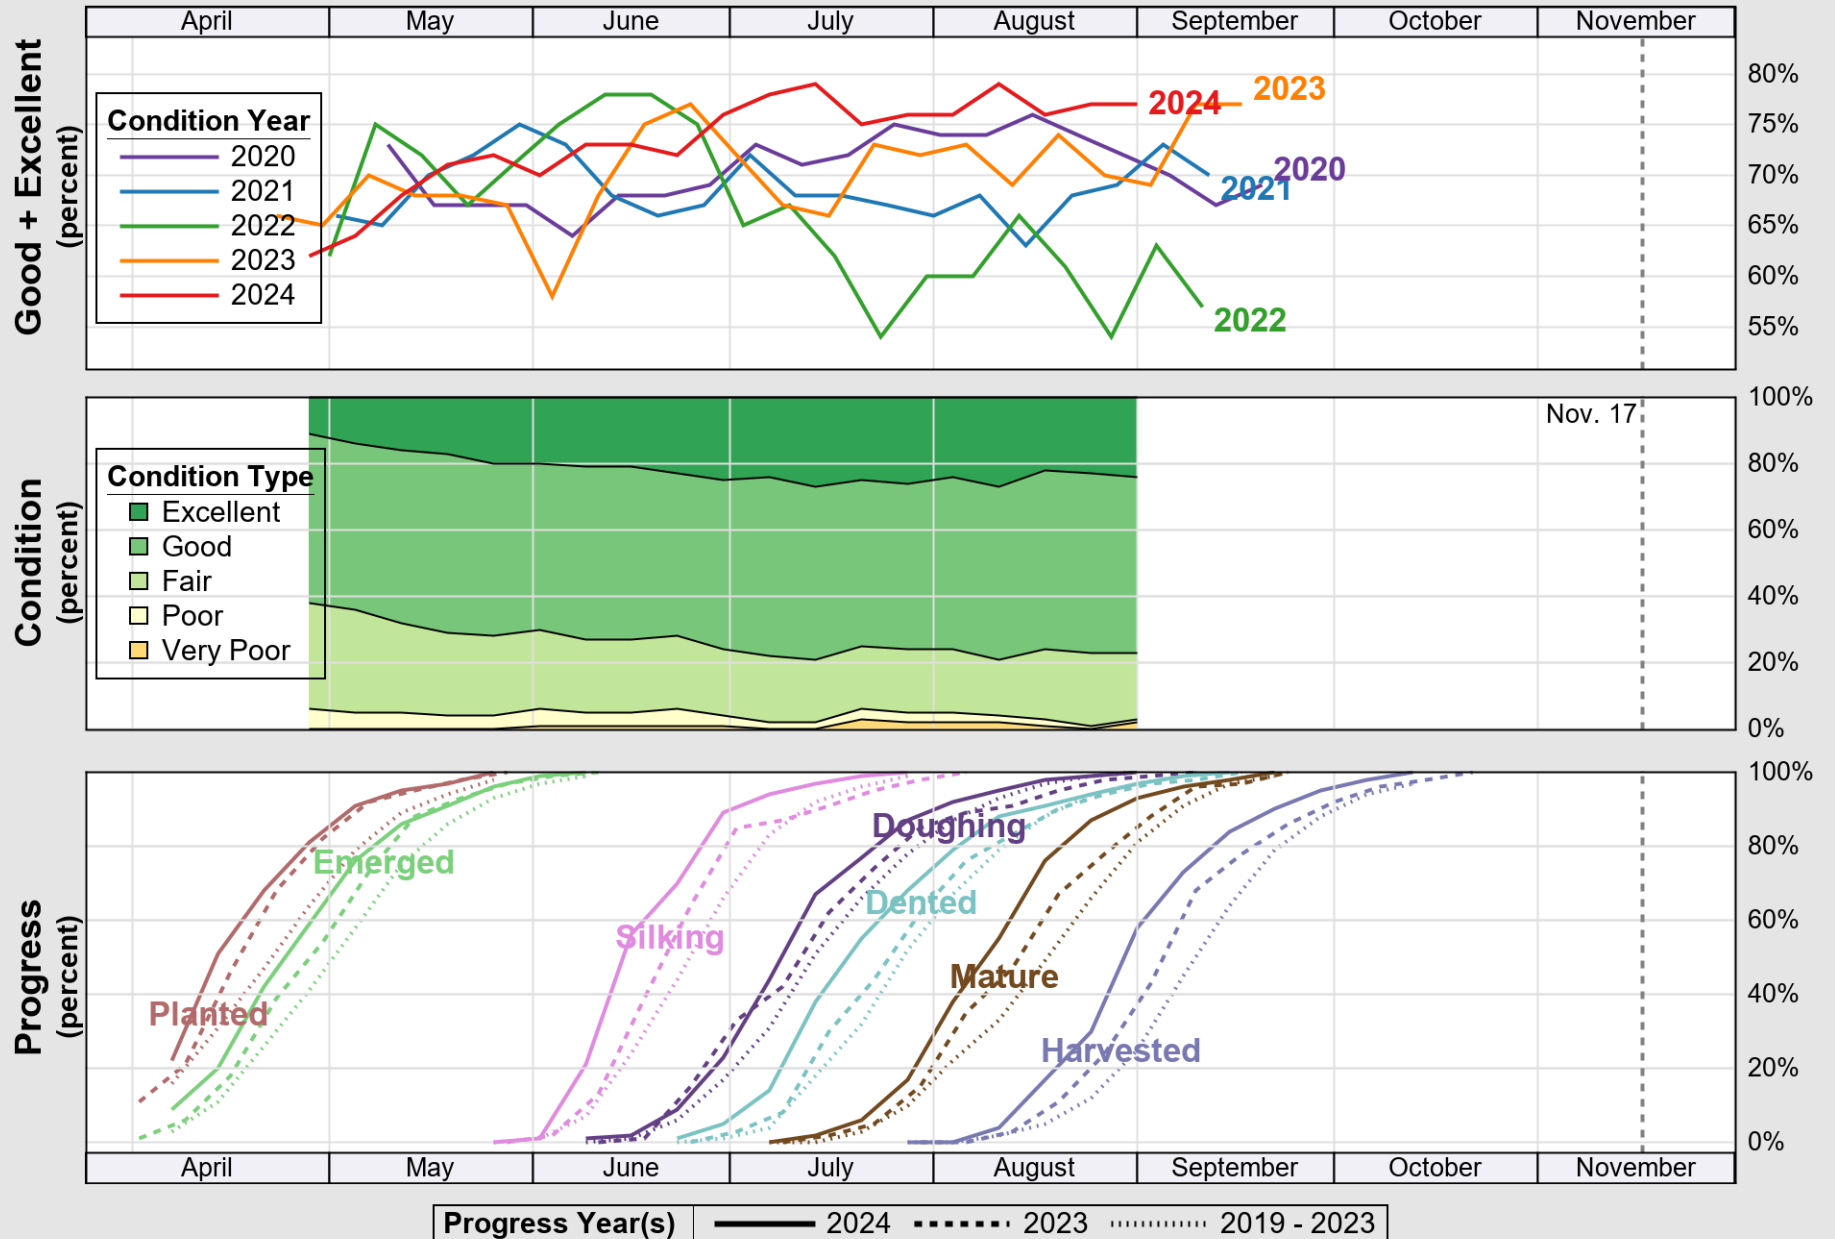

# Crop Progress and Condition: Corn in Arkansas , 2024

NASS

Source: National Agricultural Statistics Service (NASS), Crop Progress Report

USDA