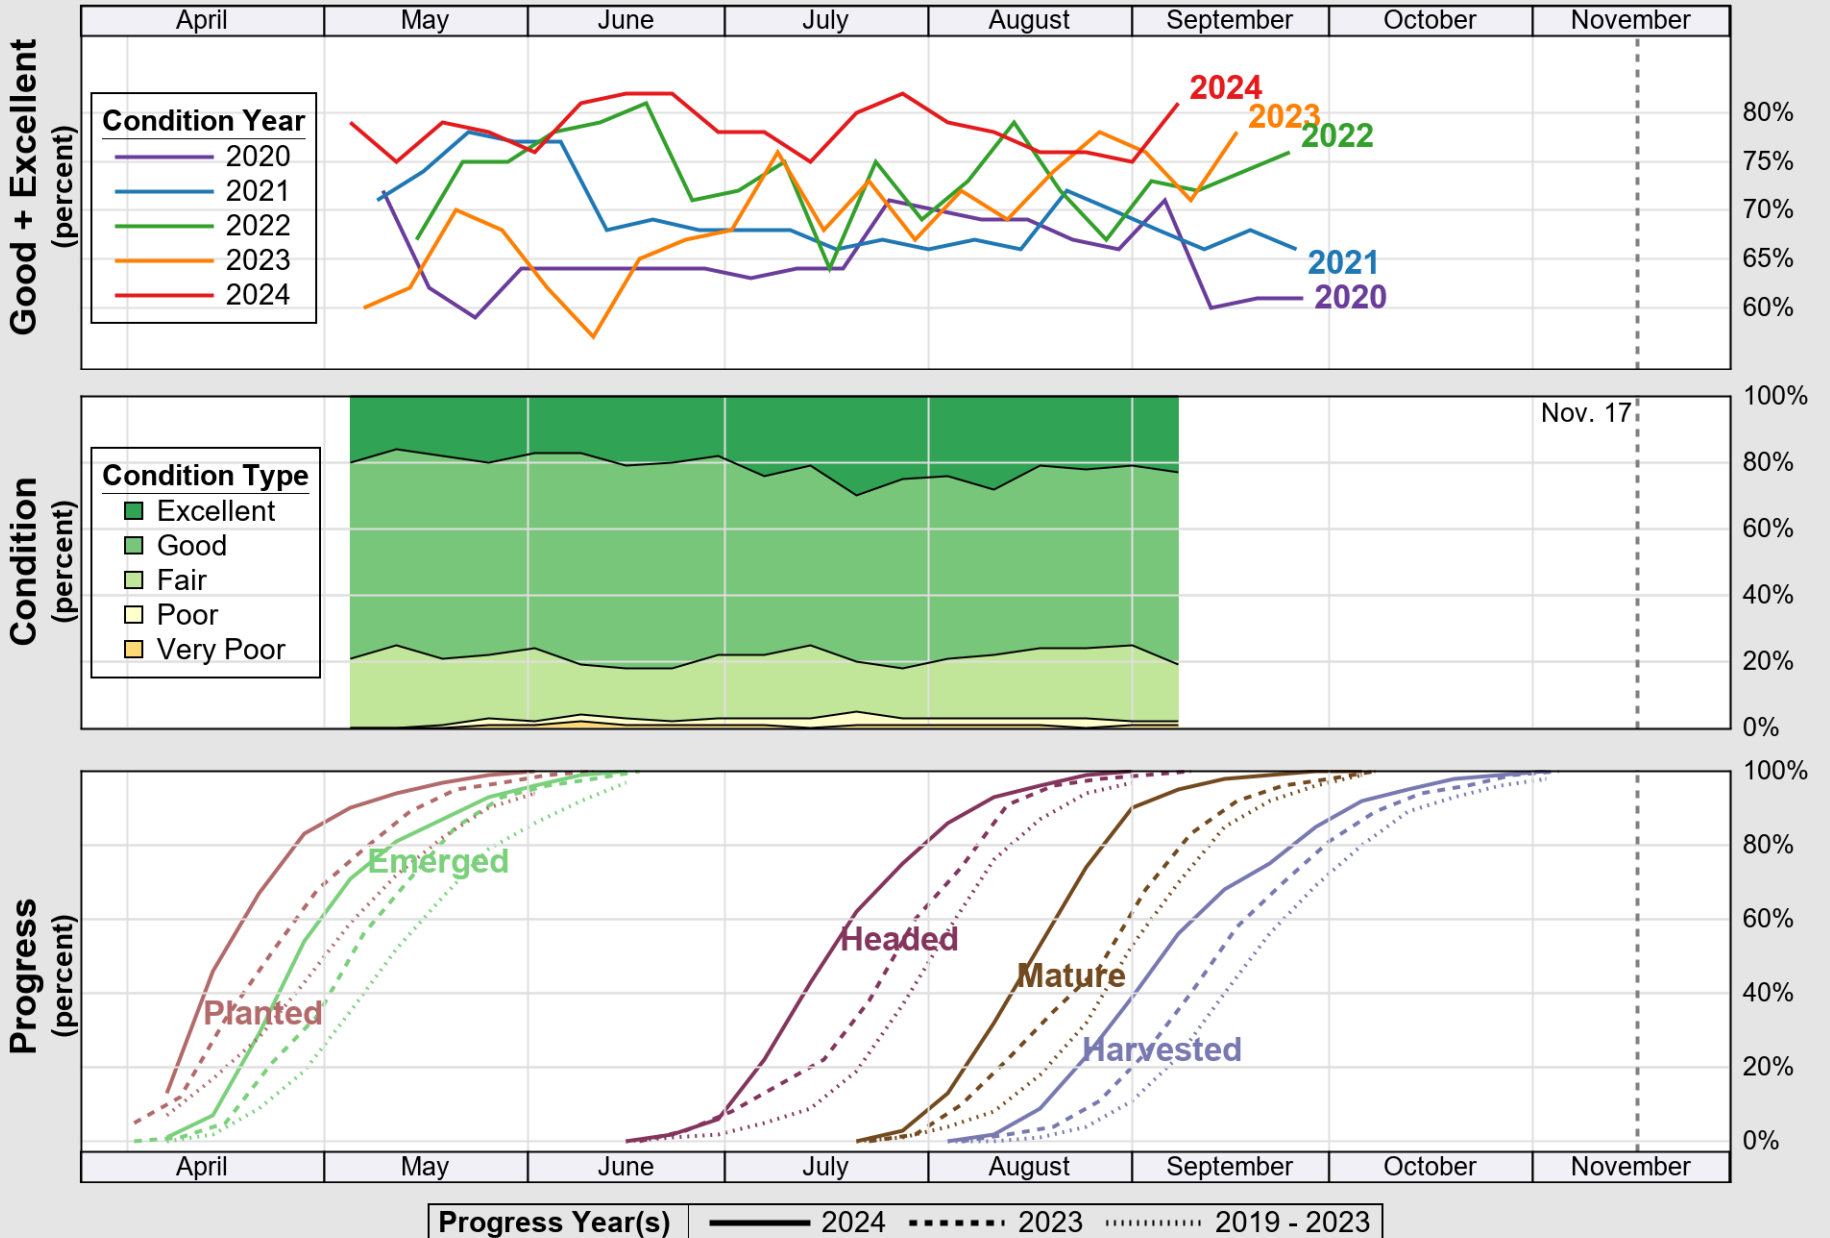

# Crop Progress and Condition: Peanuts in Arkansas , 2024

NASS

Source: National Agricultural Statistics Service (NASS), Crop Progress Report

USDA

# Crop Progress and Condition: Rice in Arkansas , 2024

NASS

Source: National Agricultural Statistics Service (NASS), Crop Progress Report

USDA