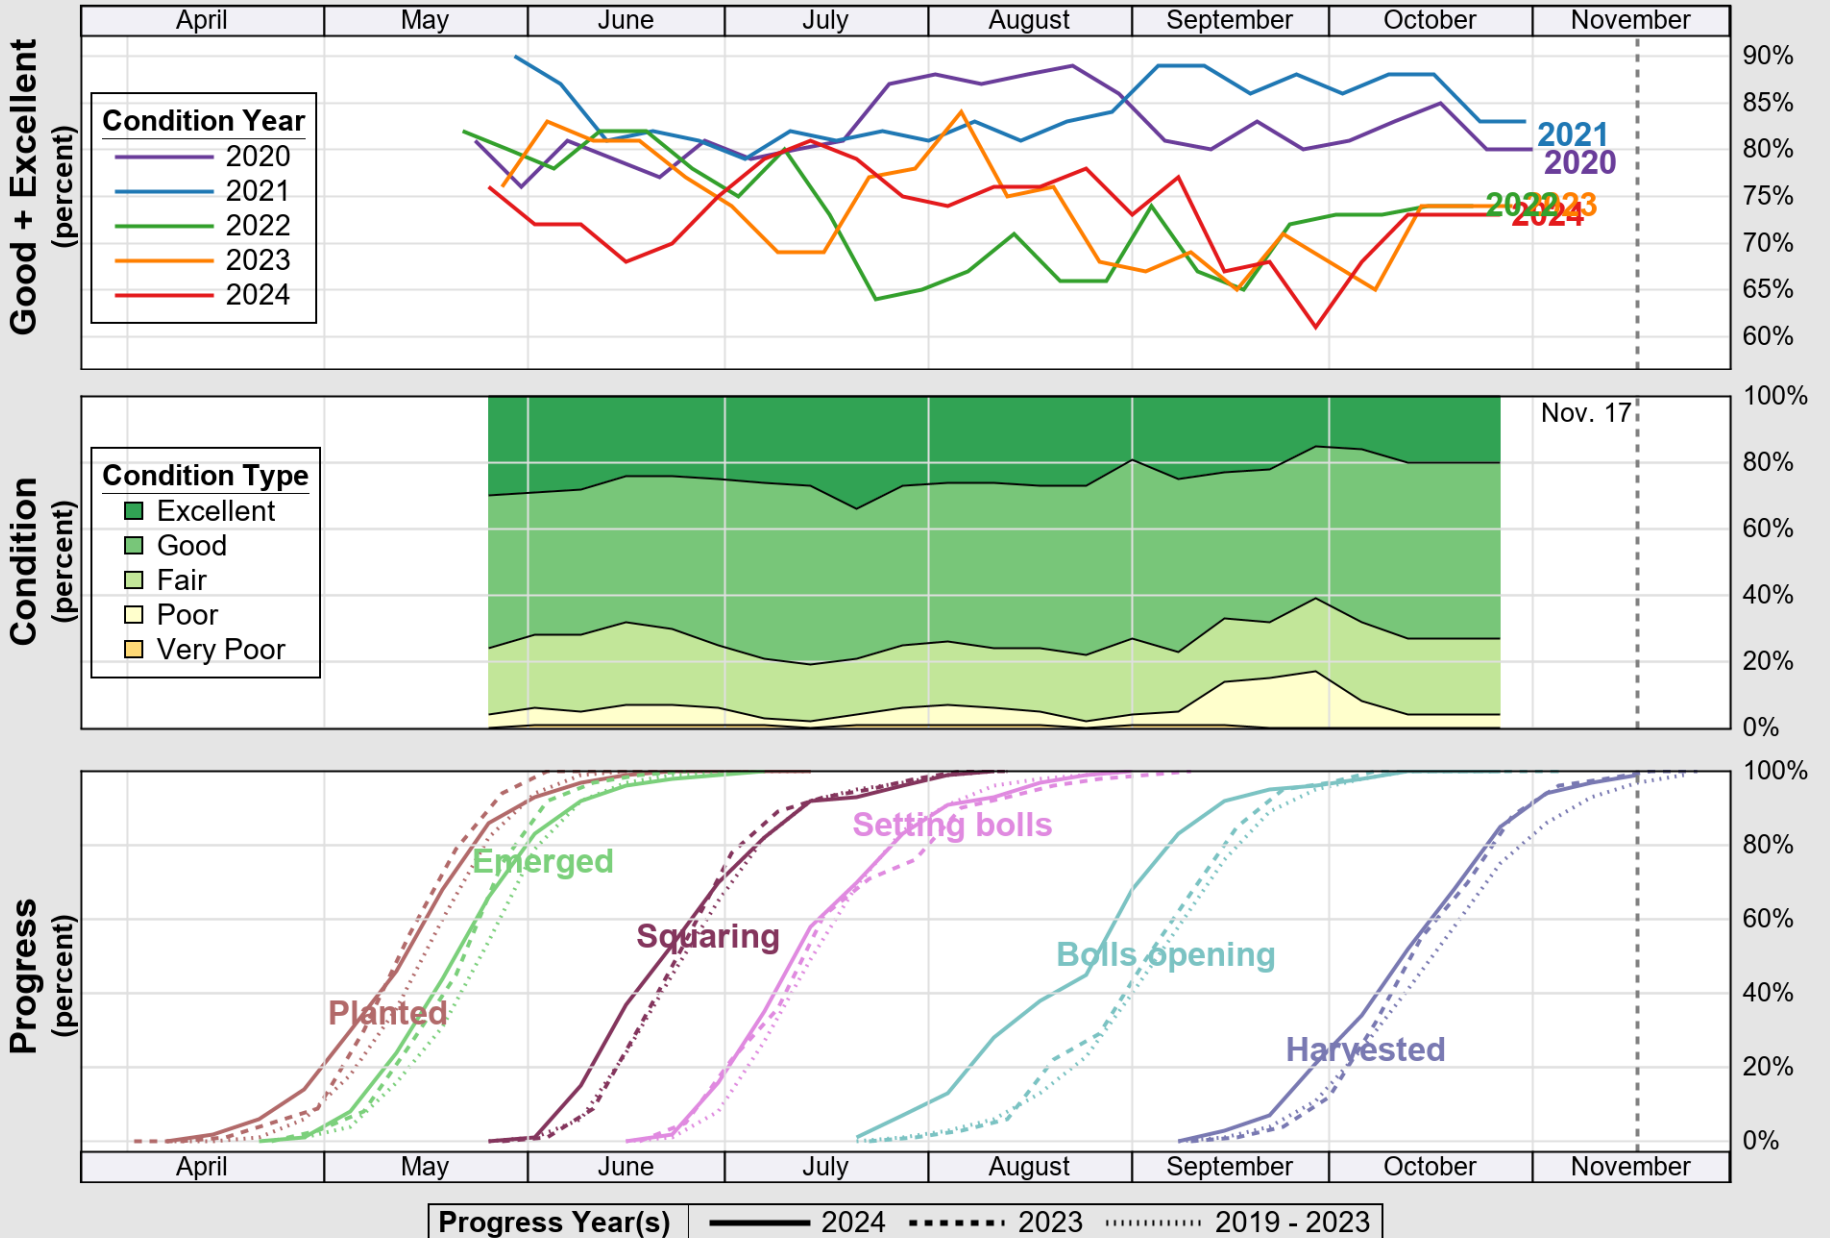

# Crop Progress and Condition: Corn in Arkansas , 2024

NASS

Source: National Agricultural Statistics Service (NASS), Crop Progress Report

USDA

# Crop Progress and Condition: Cotton in Arkansas , 2024

NASS

Source: National Agricultural Statistics Service (NASS), Crop Progress Report

USDA