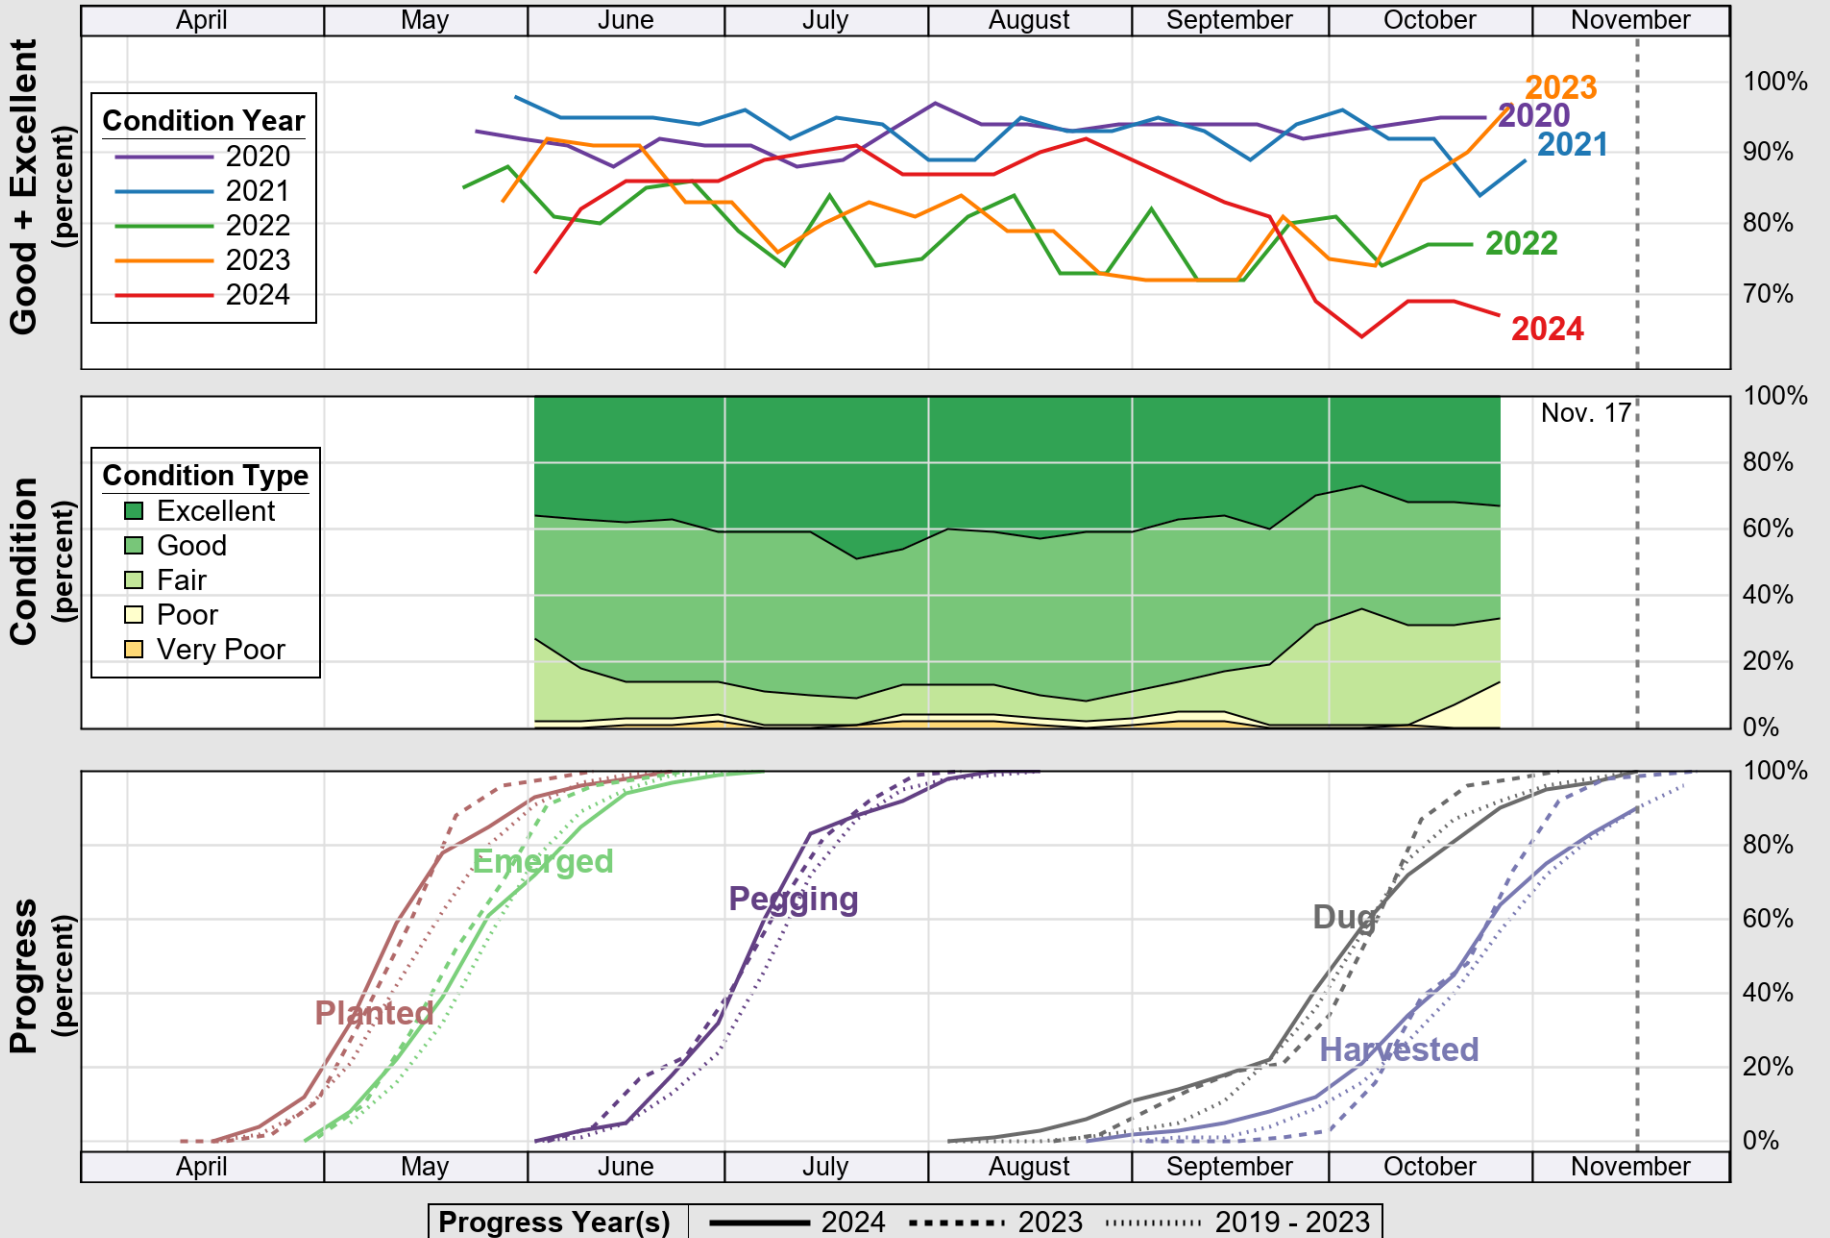

# Crop Progress and Condition: Pasture and Range in Arkansas , 2024

NASS

Source: National Agricultural Statistics Service (NASS), Crop Progress Report

USDA

# Crop Progress and Condition: Peanuts in Arkansas , 2024

NASS

Source: National Agricultural Statistics Service (NASS), Crop Progress Report

USDA