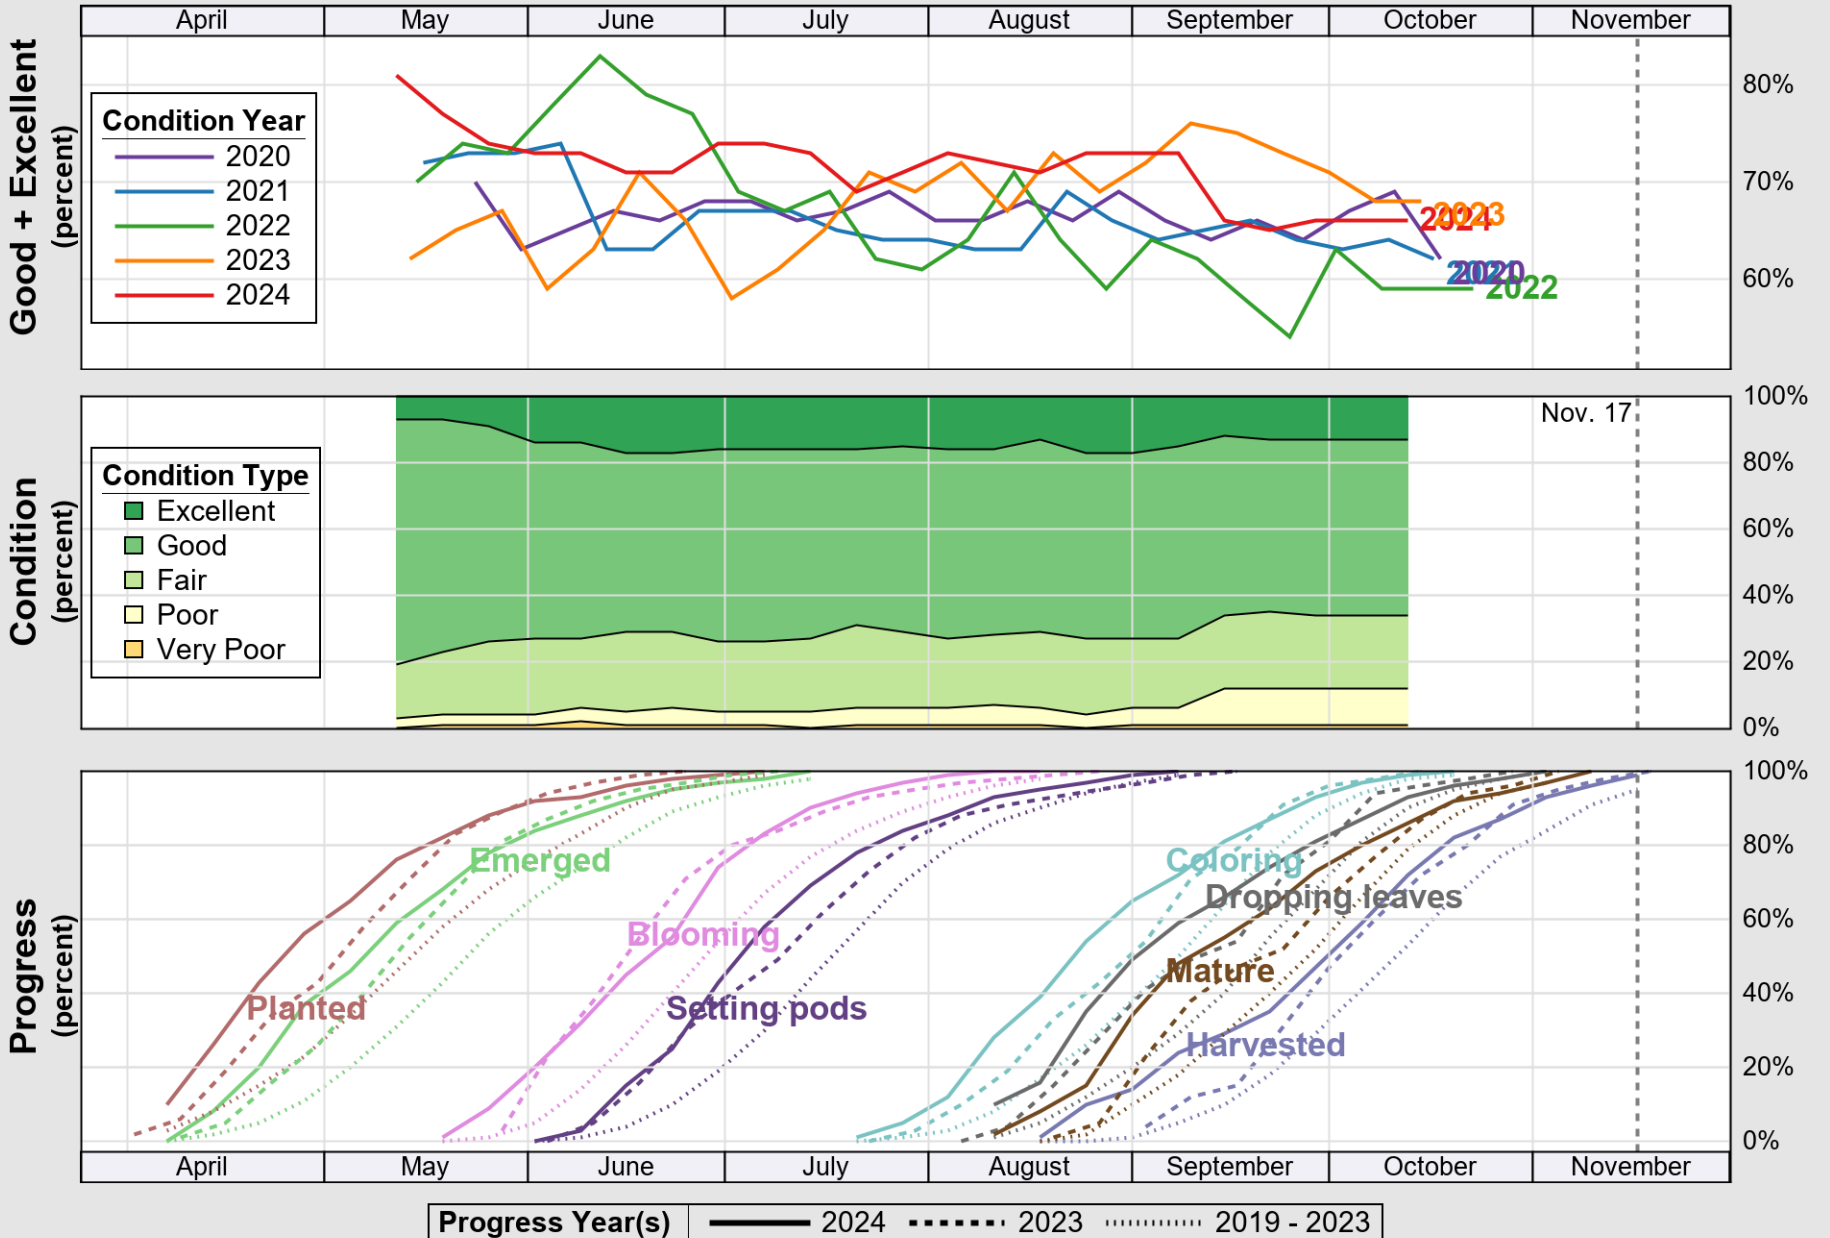

# Crop Progress and Condition: Peanuts in Arkansas , 2024

NASS

Source: National Agricultural Statistics Service (NASS), Crop Progress Report

USDA

# Crop Progress and Condition: Rice in Arkansas , 2024

NASS

Source: National Agricultural Statistics Service (NASS), Crop Progress Report

USDA

# Crop Progress and Condition: Soybeans in Arkansas , 2024

NASS

Source: National Agricultural Statistics Service (NASS), Crop Progress Report

USDA