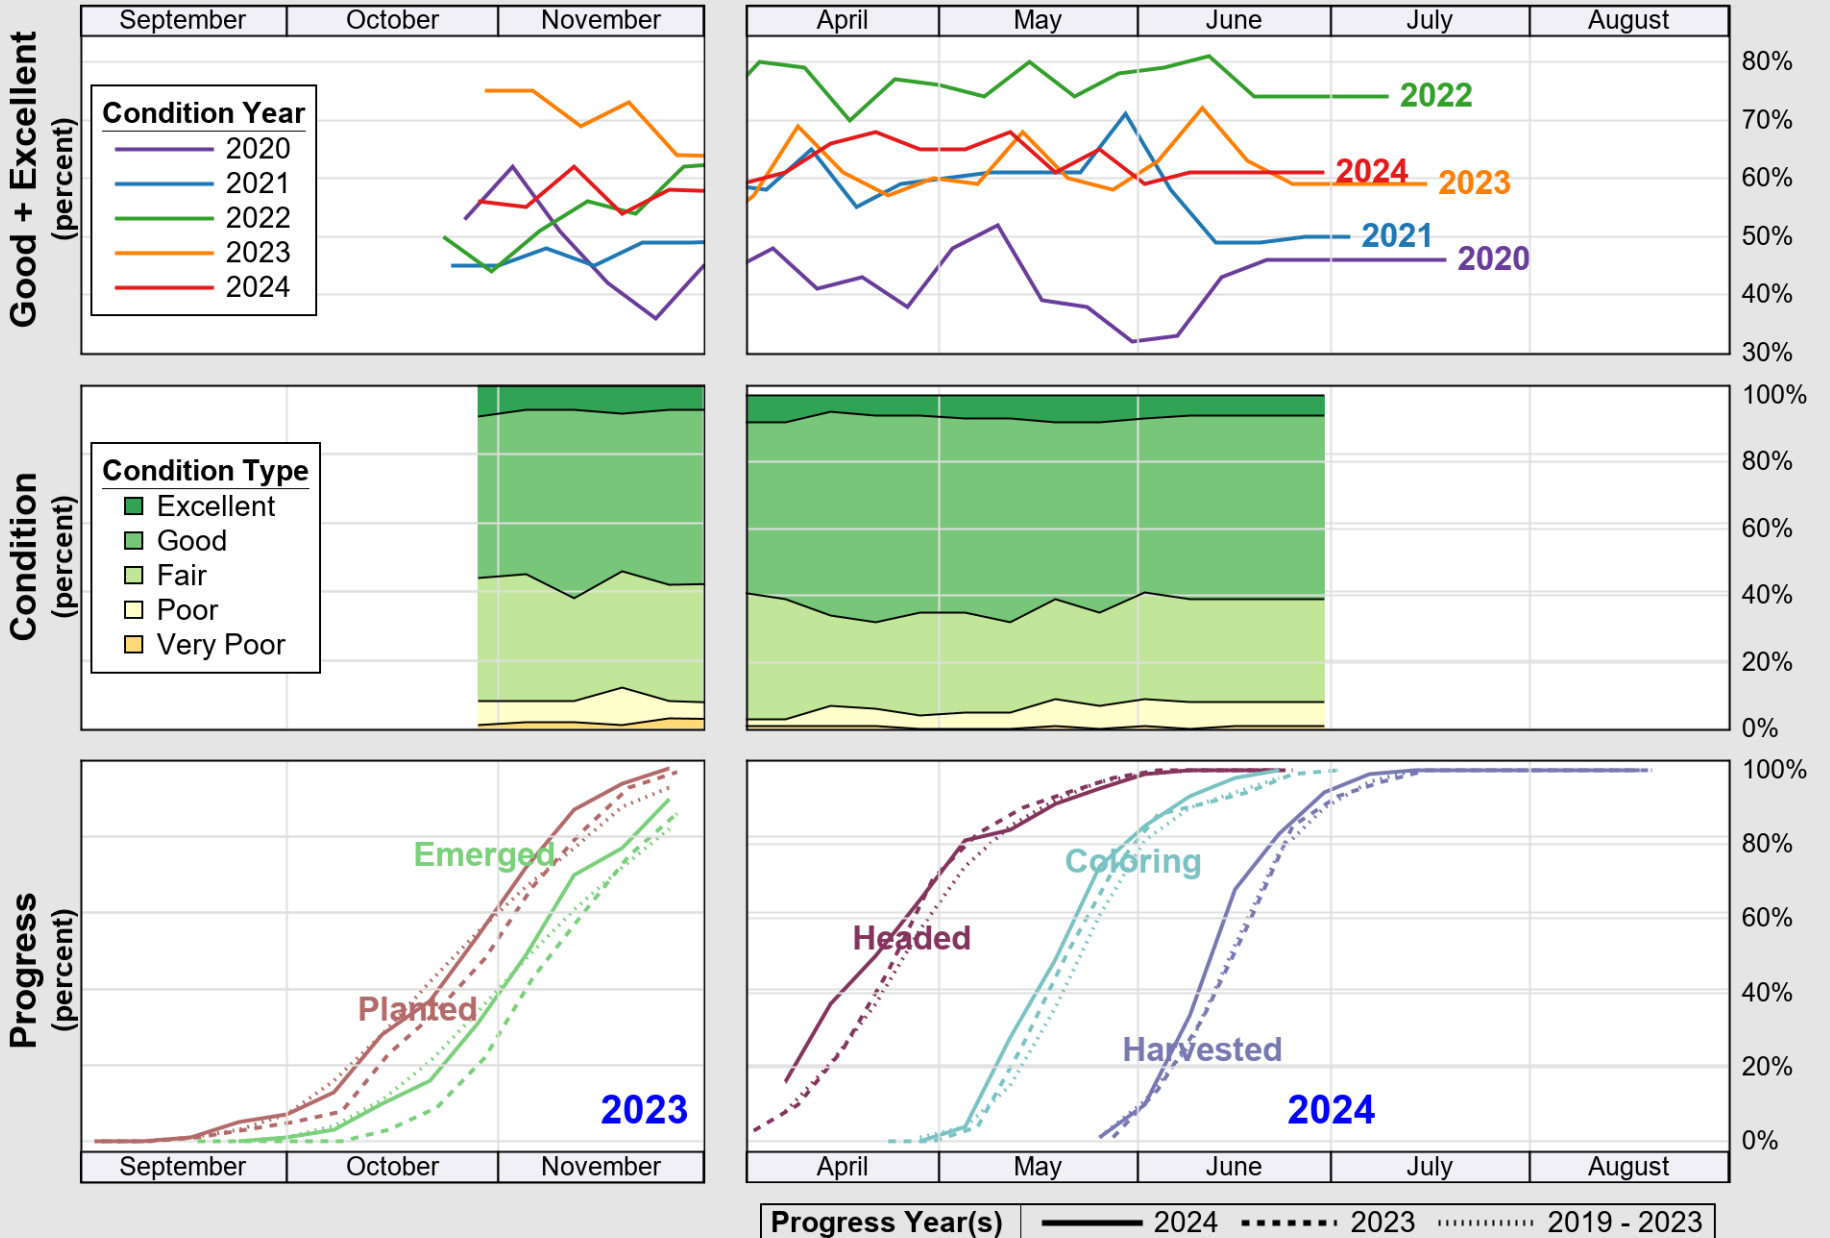

# Crop Progress and Condition: Rice in Arkansas , 2024

NASS

Source: National Agricultural Statistics Service (NASS), Crop Progress Report

USDA

# Crop Progress and Condition: Soybeans in Arkansas , 2024

NASS

Source: National Agricultural Statistics Service (NASS), Crop Progress Report

USDA

# Crop Progress and Condition: Winter Wheat in Arkansas , 2024

NASS

Source: National Agricultural Statistics Service (NASS), Crop Progress Report