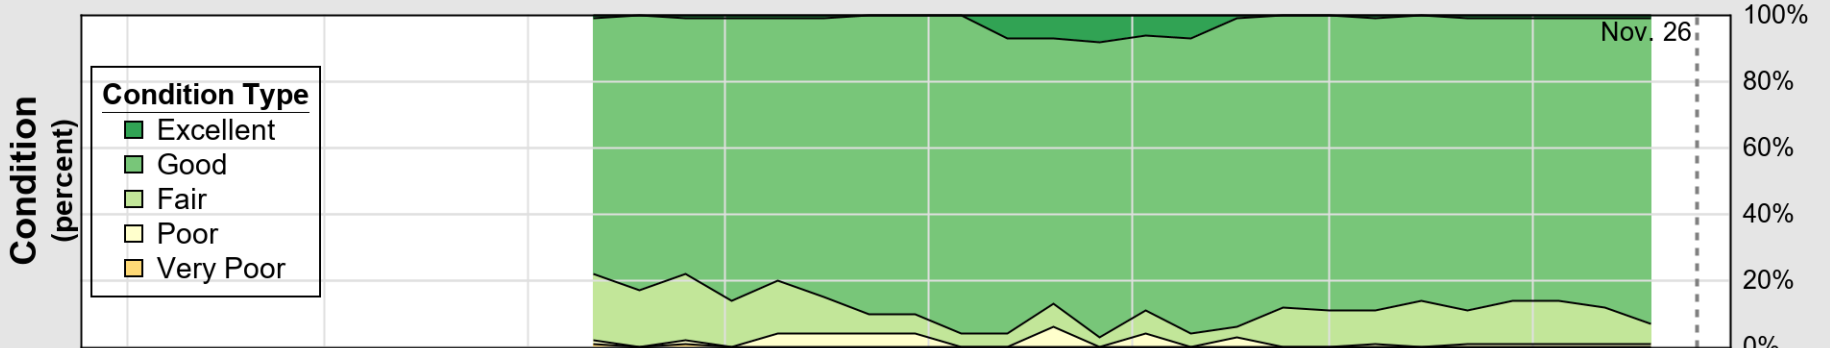

USDA

Crop Progress and Condition: Corn in Wyoming , 2023

NASS

Source: National Agricultural Statistics Service (NASS), Crop Progress Report