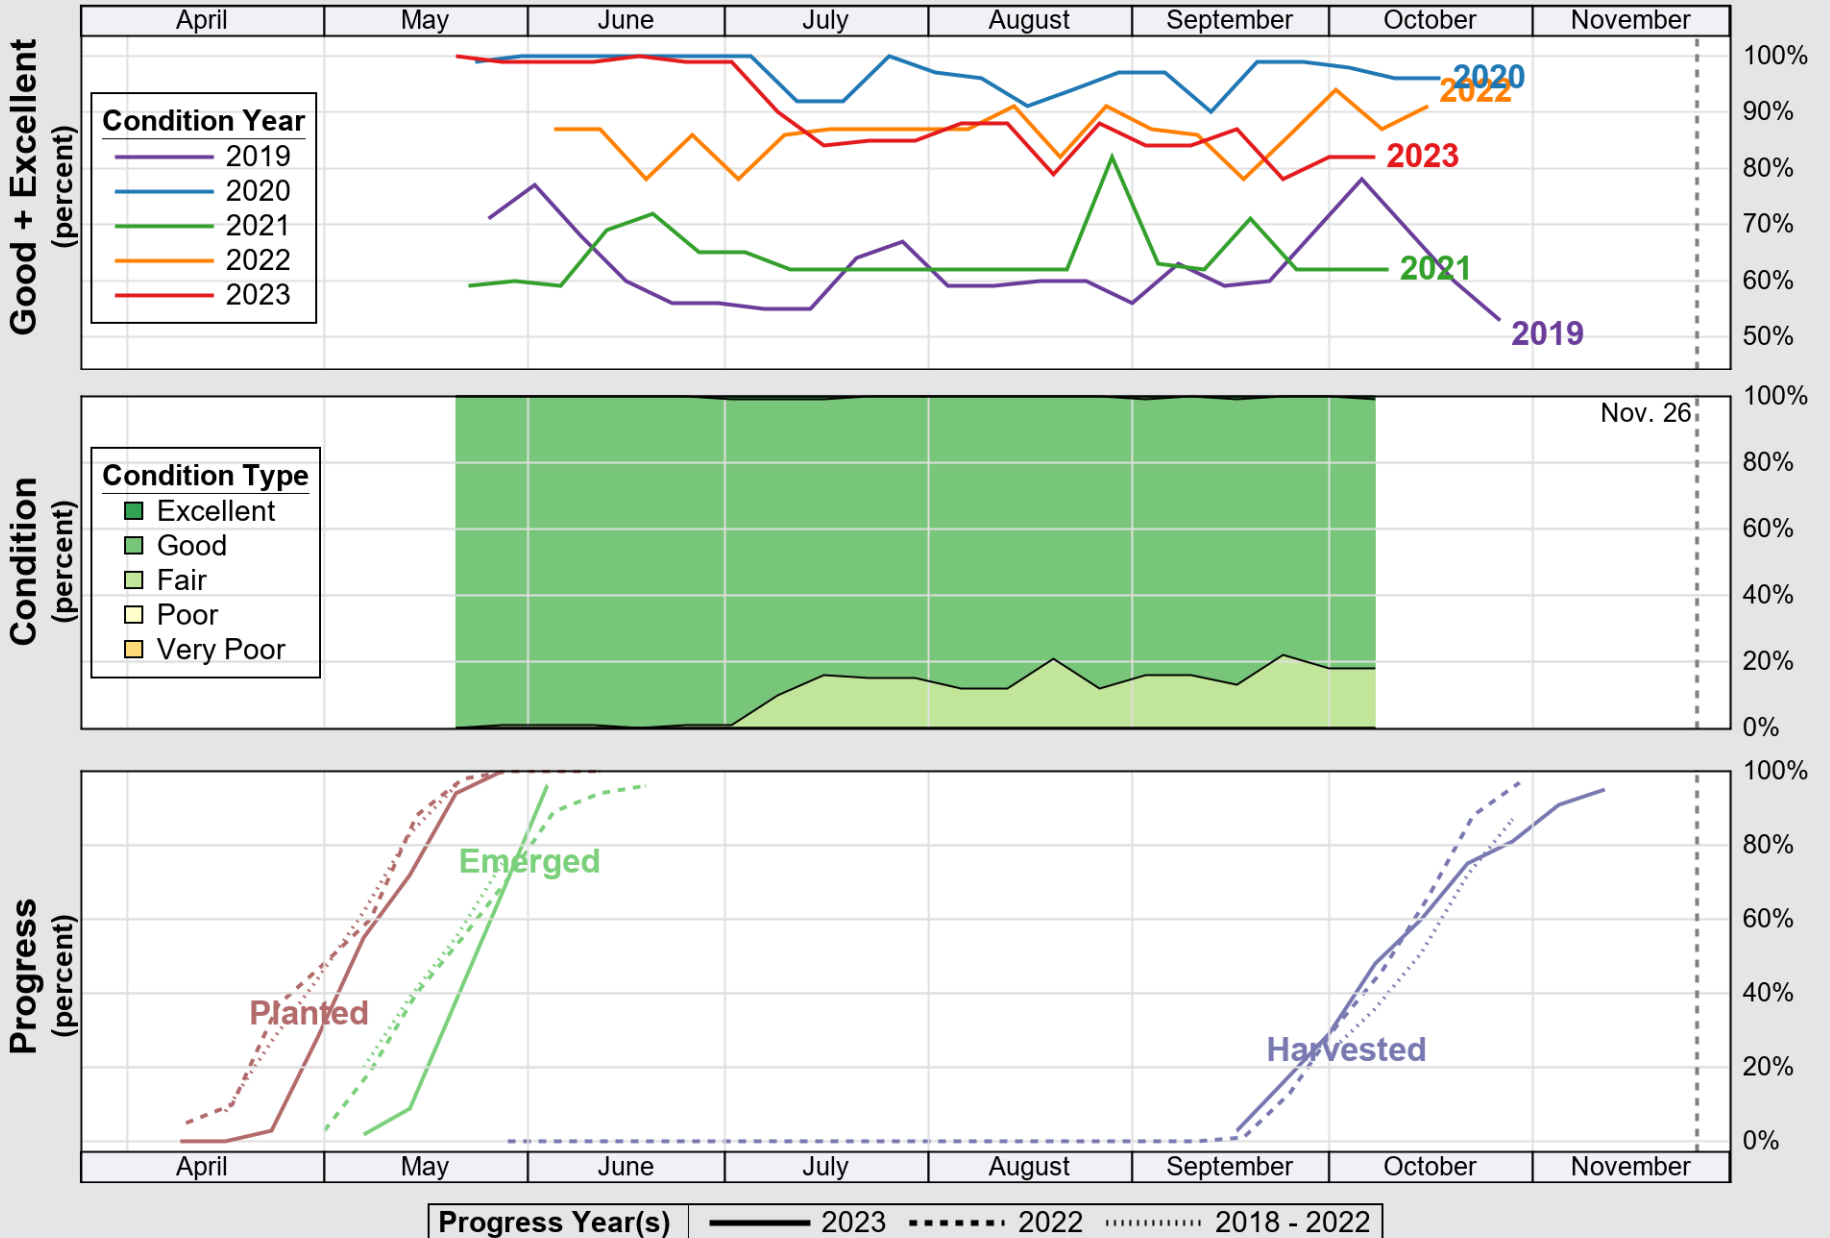

# Crop Progress and Condition: Corn in Wyoming , 2023

NASS

Source: National Agricultural Statistics Service (NASS), Crop Progress Report

USDA

# Crop Progress and Condition: Pasture and Range in Wyoming , 2023

NASS

Source: National Agricultural Statistics Service (NASS), Crop Progress Report

USDA

# Crop Progress and Condition: Sugar Beets in Wyoming , 2023

NASS

Source: National Agricultural Statistics Service (NASS), Crop Progress Report

USDA