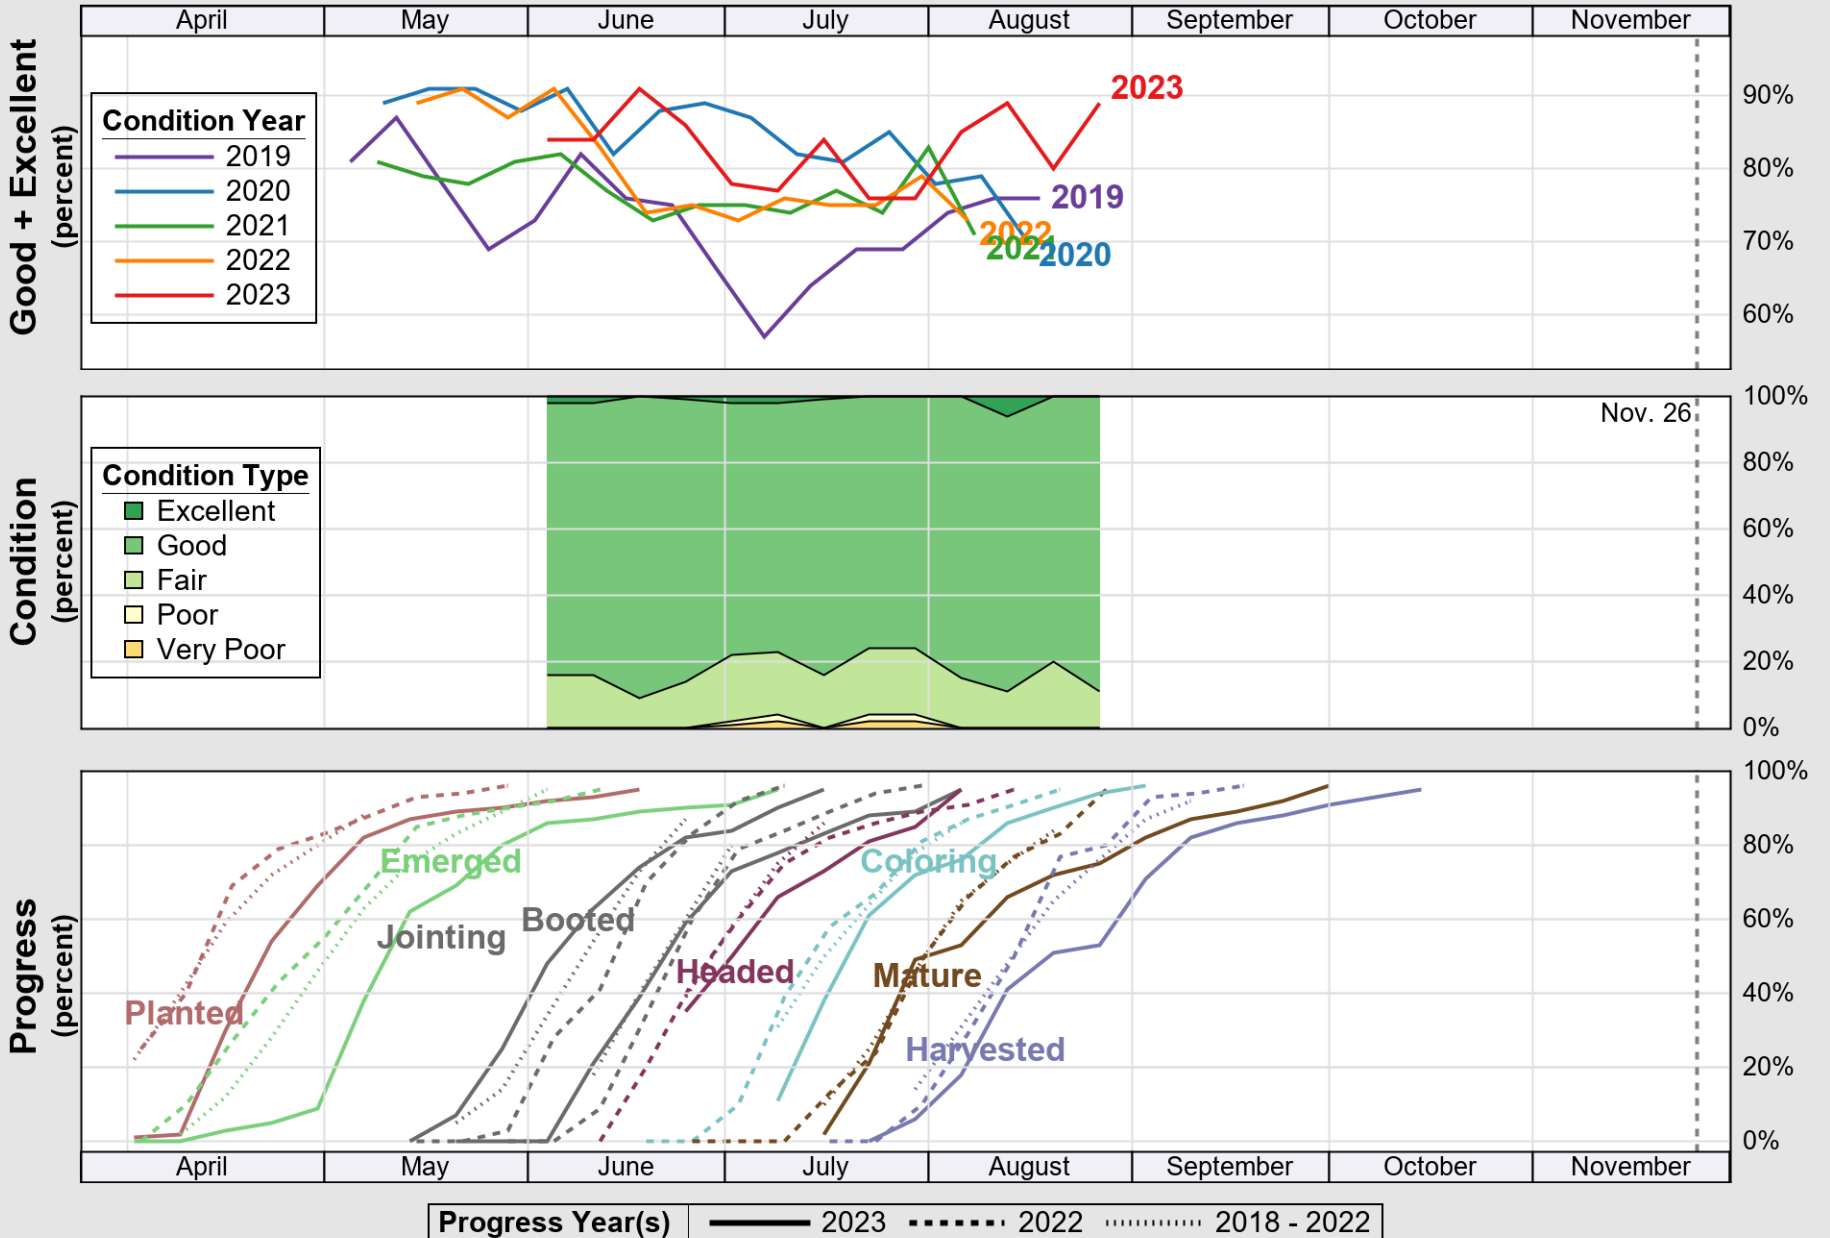

# Crop Progress and Condition: Barley in Wyoming , 2023

NASS

Source: National Agricultural Statistics Service (NASS), Crop Progress Report

USDA

# Crop Progress and Condition: Corn in Wyoming , 2023

NASS

Source: National Agricultural Statistics Service (NASS), Crop Progress Report

USDA