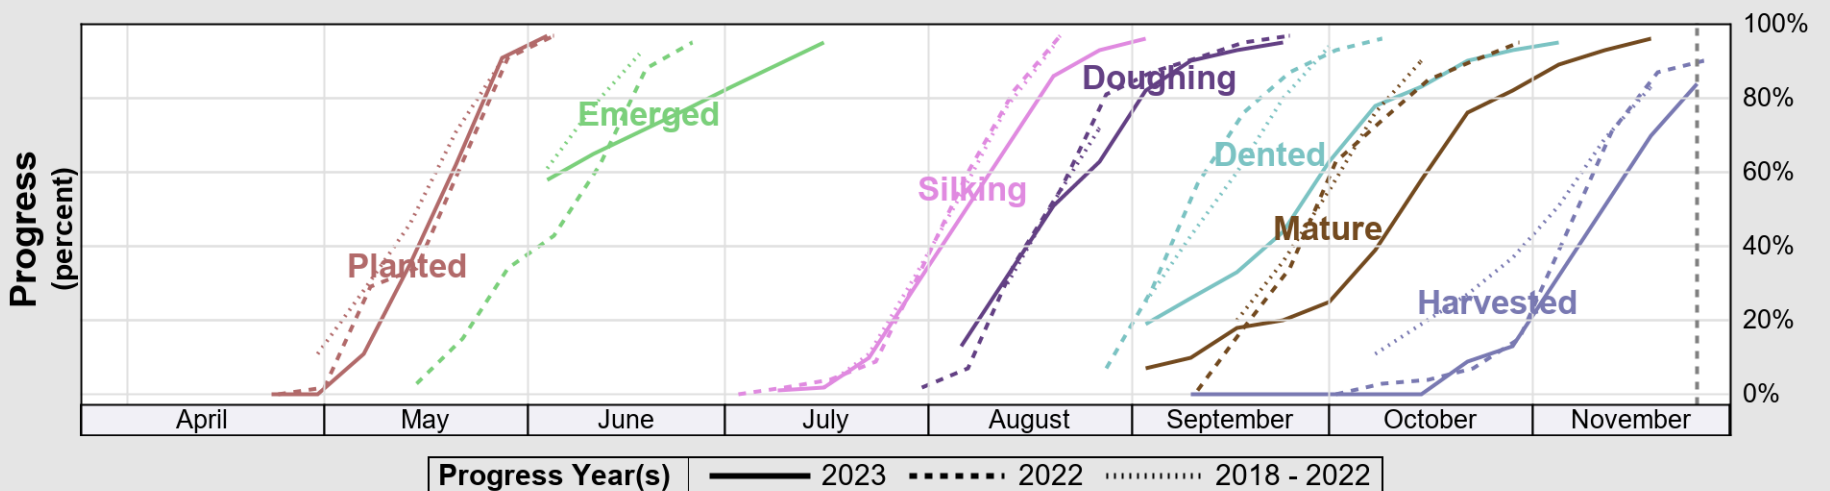

# Crop Progress and Condition: Barley in Wyoming , 2023

NASS

Source: National Agricultural Statistics Service (NASS), Crop Progress Report

USDA

# Crop Progress and Condition: Corn in Wyoming , 2023

NASS

Source: National Agricultural Statistics Service (NASS), Crop Progress Report

USDA