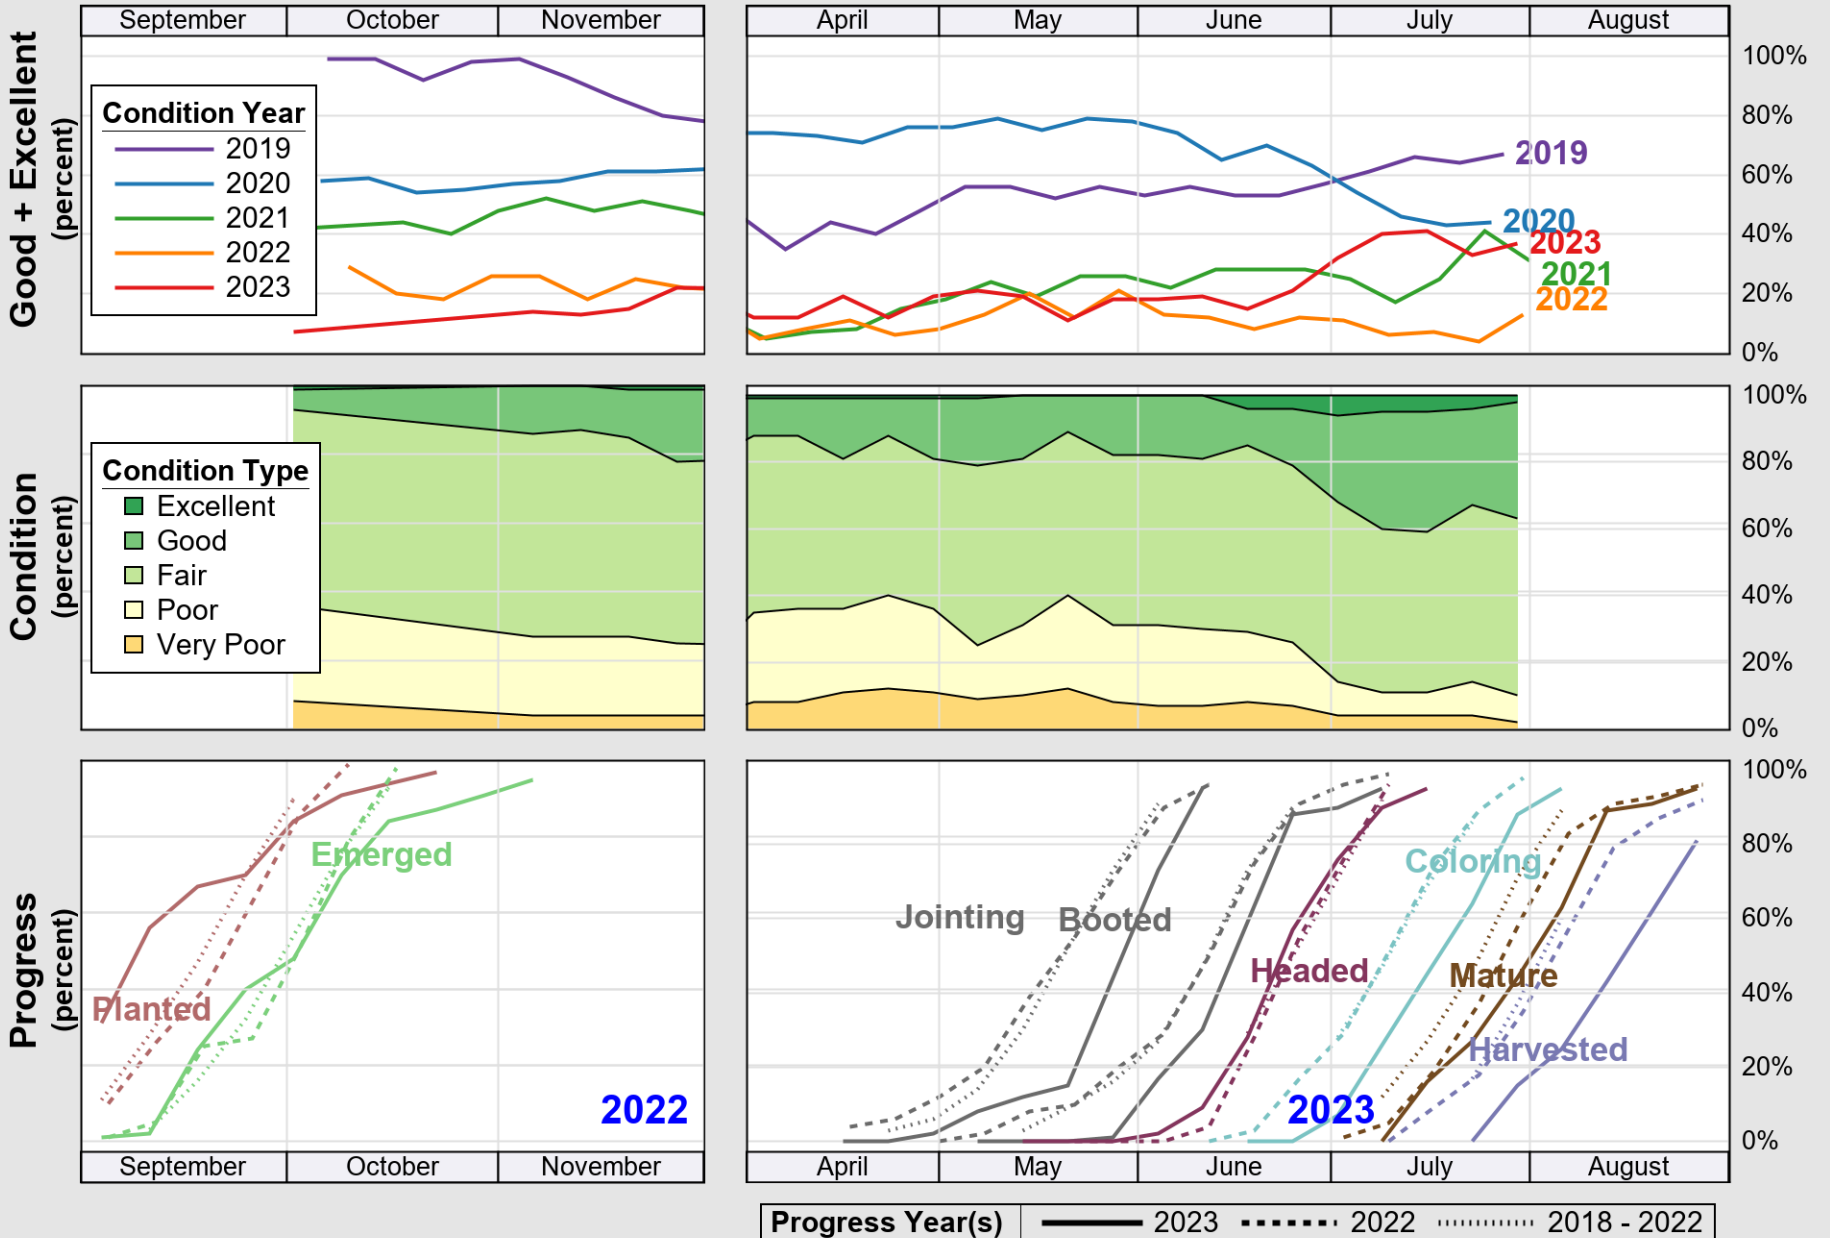

# Crop Progress and Condition: Pasture and Range in Wyoming , 2023

NASS

Source: National Agricultural Statistics Service (NASS), Crop Progress Report

USDA

# Crop Progress and Condition: Sugar Beets in Wyoming , 2023

NASS

Source: National Agricultural Statistics Service (NASS), Crop Progress Report

USDA

# Crop Progress and Condition: Winter Wheat in Wyoming , 2023

NASS

Source: National Agricultural Statistics Service (NASS), Crop Progress Report