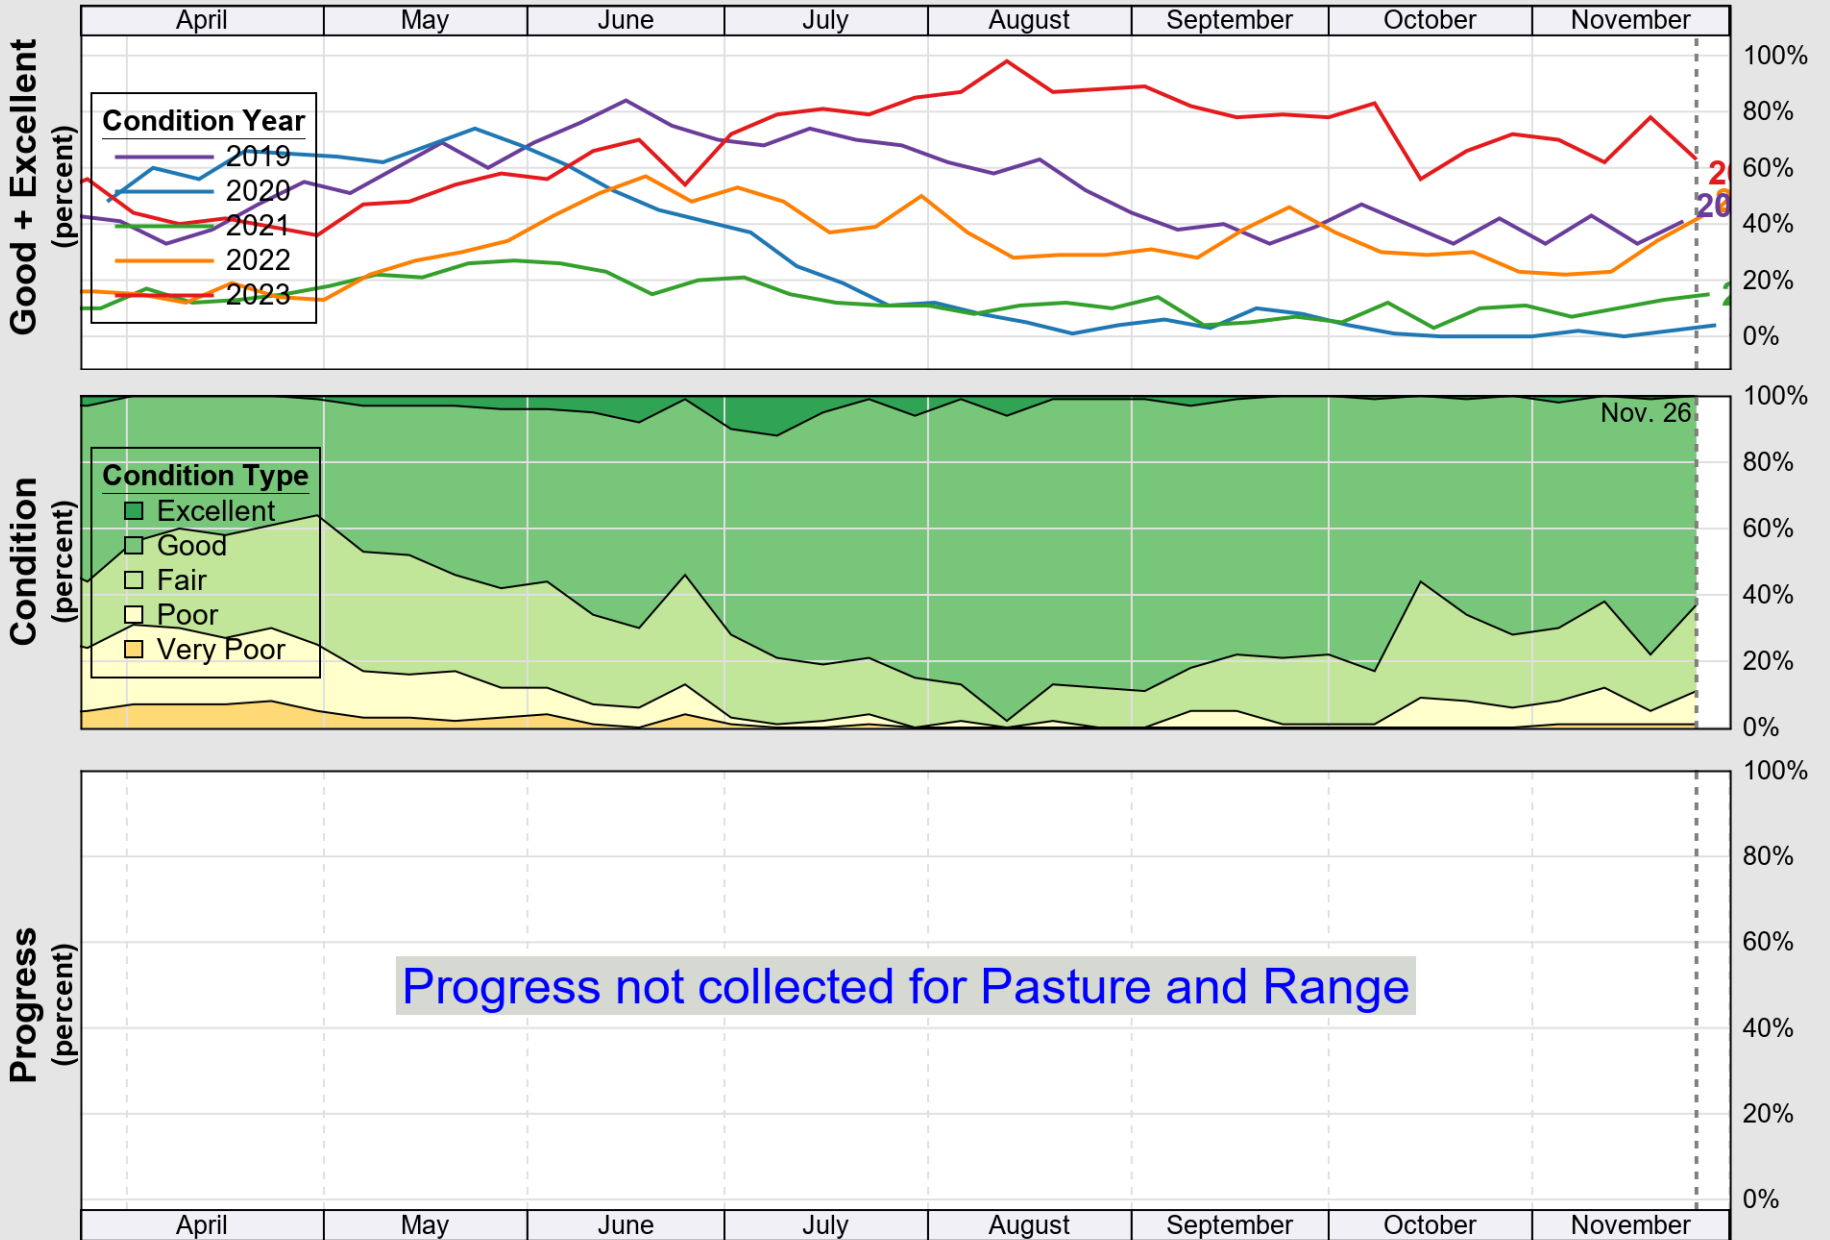

# Crop Progress and Condition: Barley in Wyoming , 2023

NASS

Source: National Agricultural Statistics Service (NASS), Crop Progress Report

USDA

# Crop Progress and Condition: Corn in Wyoming , 2023

NASS

Source: National Agricultural Statistics Service (NASS), Crop Progress Report

USDA

# Crop Progress and Condition: Pasture and Range in Wyoming , 2023

NASS

Source: National Agricultural Statistics Service (NASS), Crop Progress Report

USDA

# Crop Progress and Condition: Sugar Beets in Wyoming , 2023

NASS

Source: National Agricultural Statistics Service (NASS), Crop Progress Report

USDA