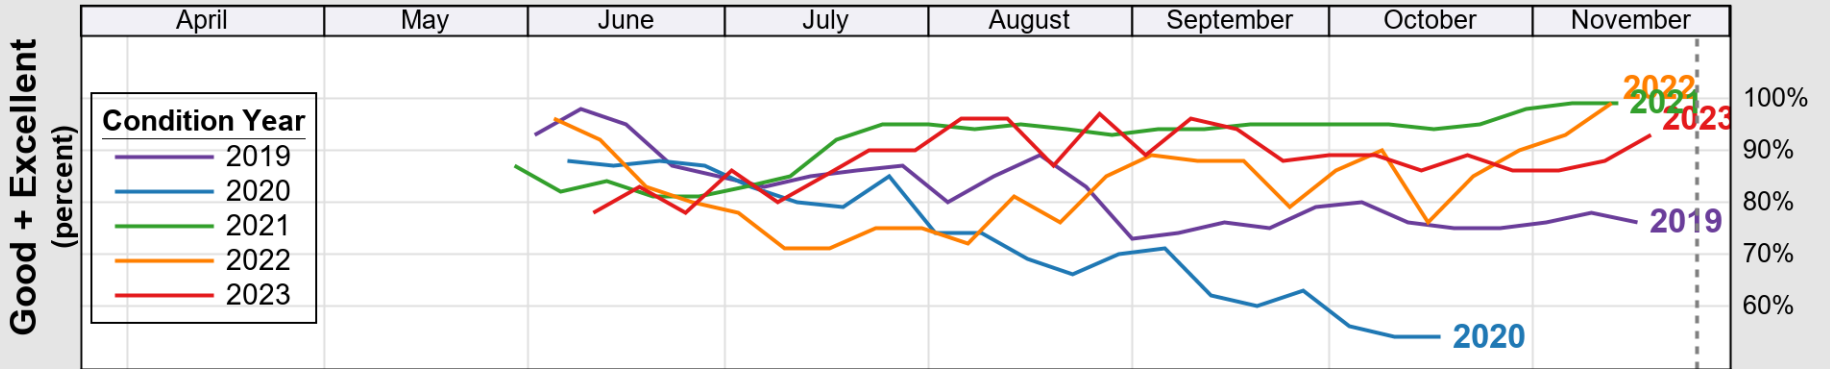

# Crop Progress and Condition: Barley in Wyoming , 2023

NASS

Source: National Agricultural Statistics Service (NASS), Crop Progress Report

USDA

# Crop Progress and Condition: Corn in Wyoming , 2023

NASS

Source: National Agricultural Statistics Service (NASS), Crop Progress Report

USDA