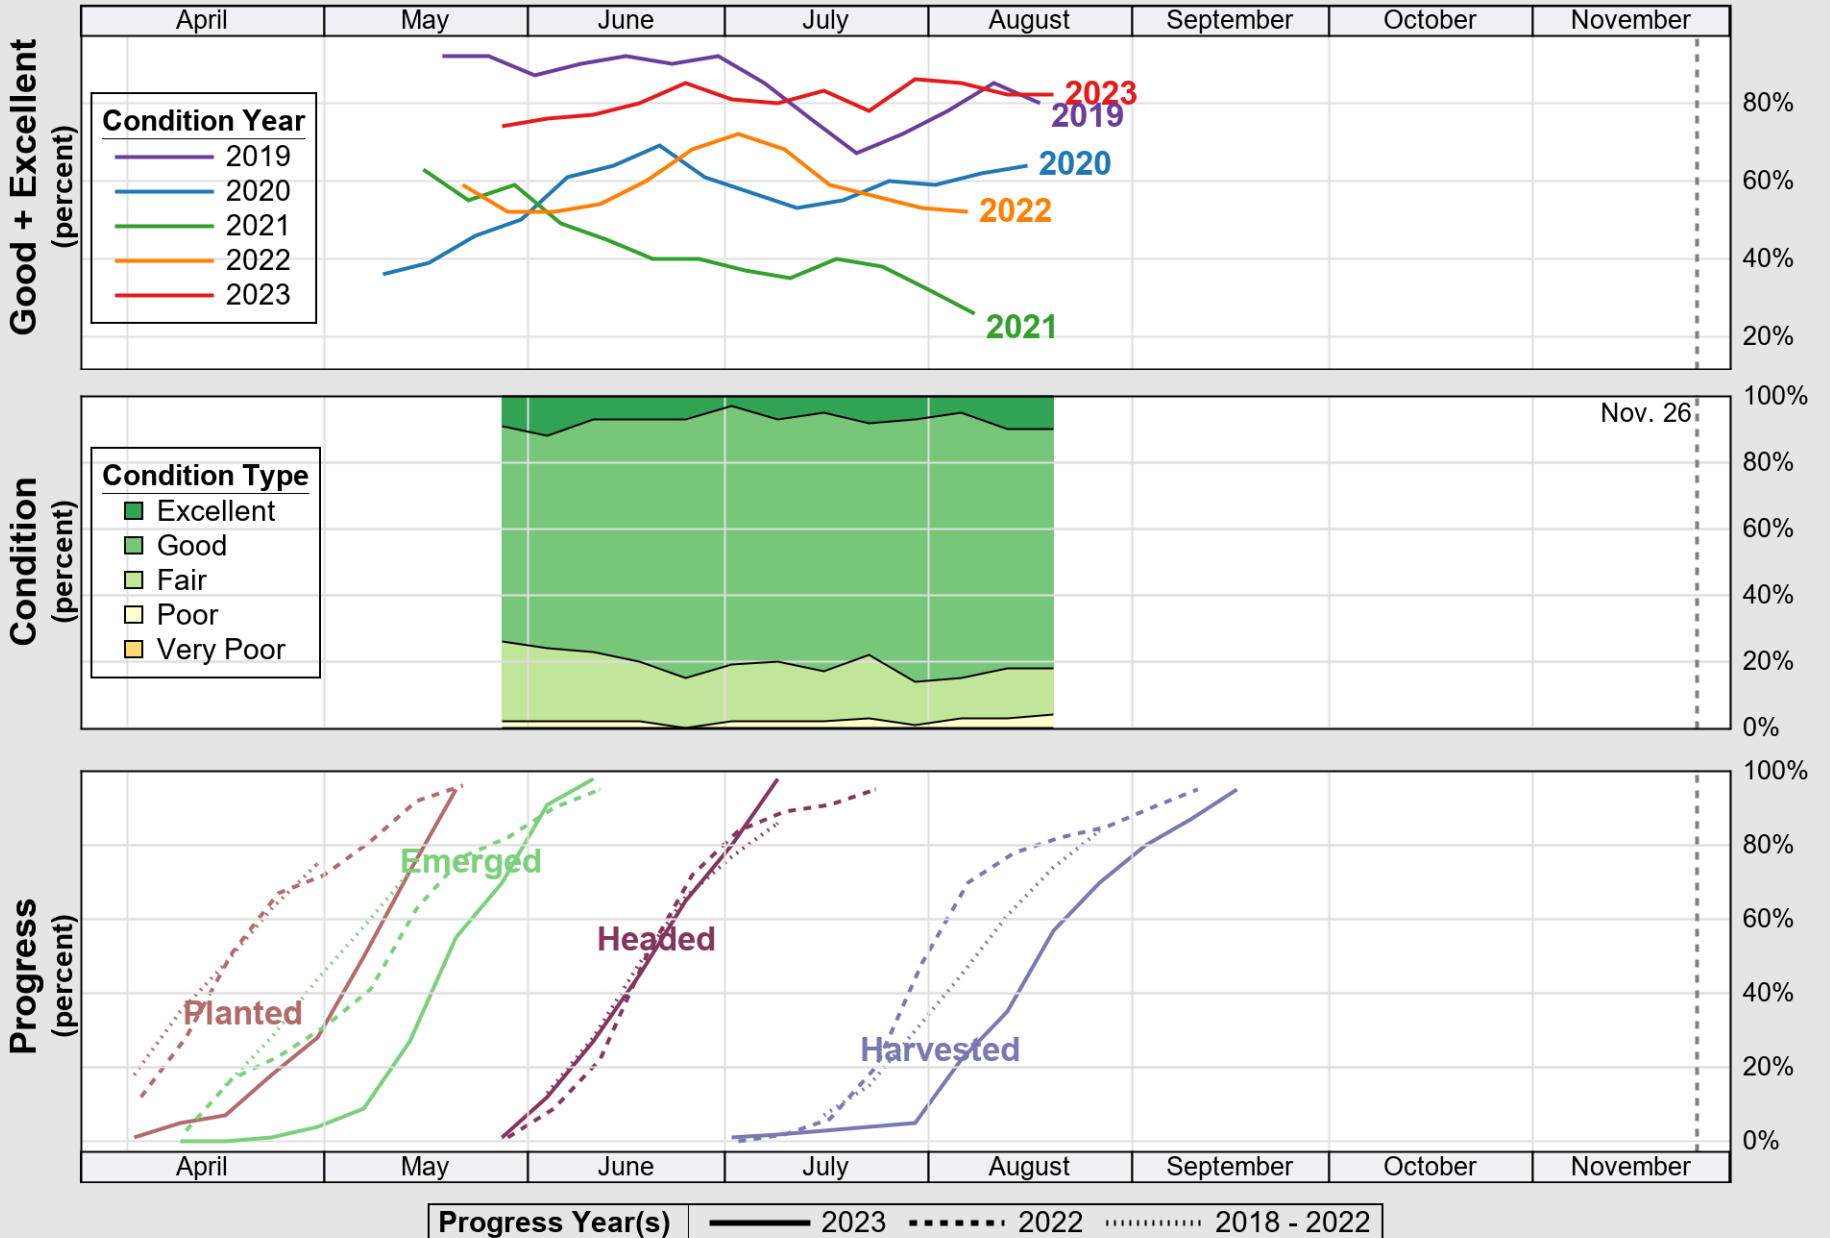

USDA

Crop Progress and Condition: Barley in Utah , 2023

NASS

Source: National Agricultural Statistics Service (NASS), Crop Progress Report

USDA

Crop Progress and Condition: Corn in Utah , 2023

NASS

Source: National Agricultural Statistics Service (NASS), Crop Progress Report

USDA

Crop Progress and Condition: Pasture and Range in Utah , 2023

NASS

Source: National Agricultural Statistics Service (NASS), Crop Progress Report

USDA

Crop Progress and Condition: Winter Wheat in Utah , 2023

NASS

Source: National Agricultural Statistics Service (NASS), Crop Progress Report