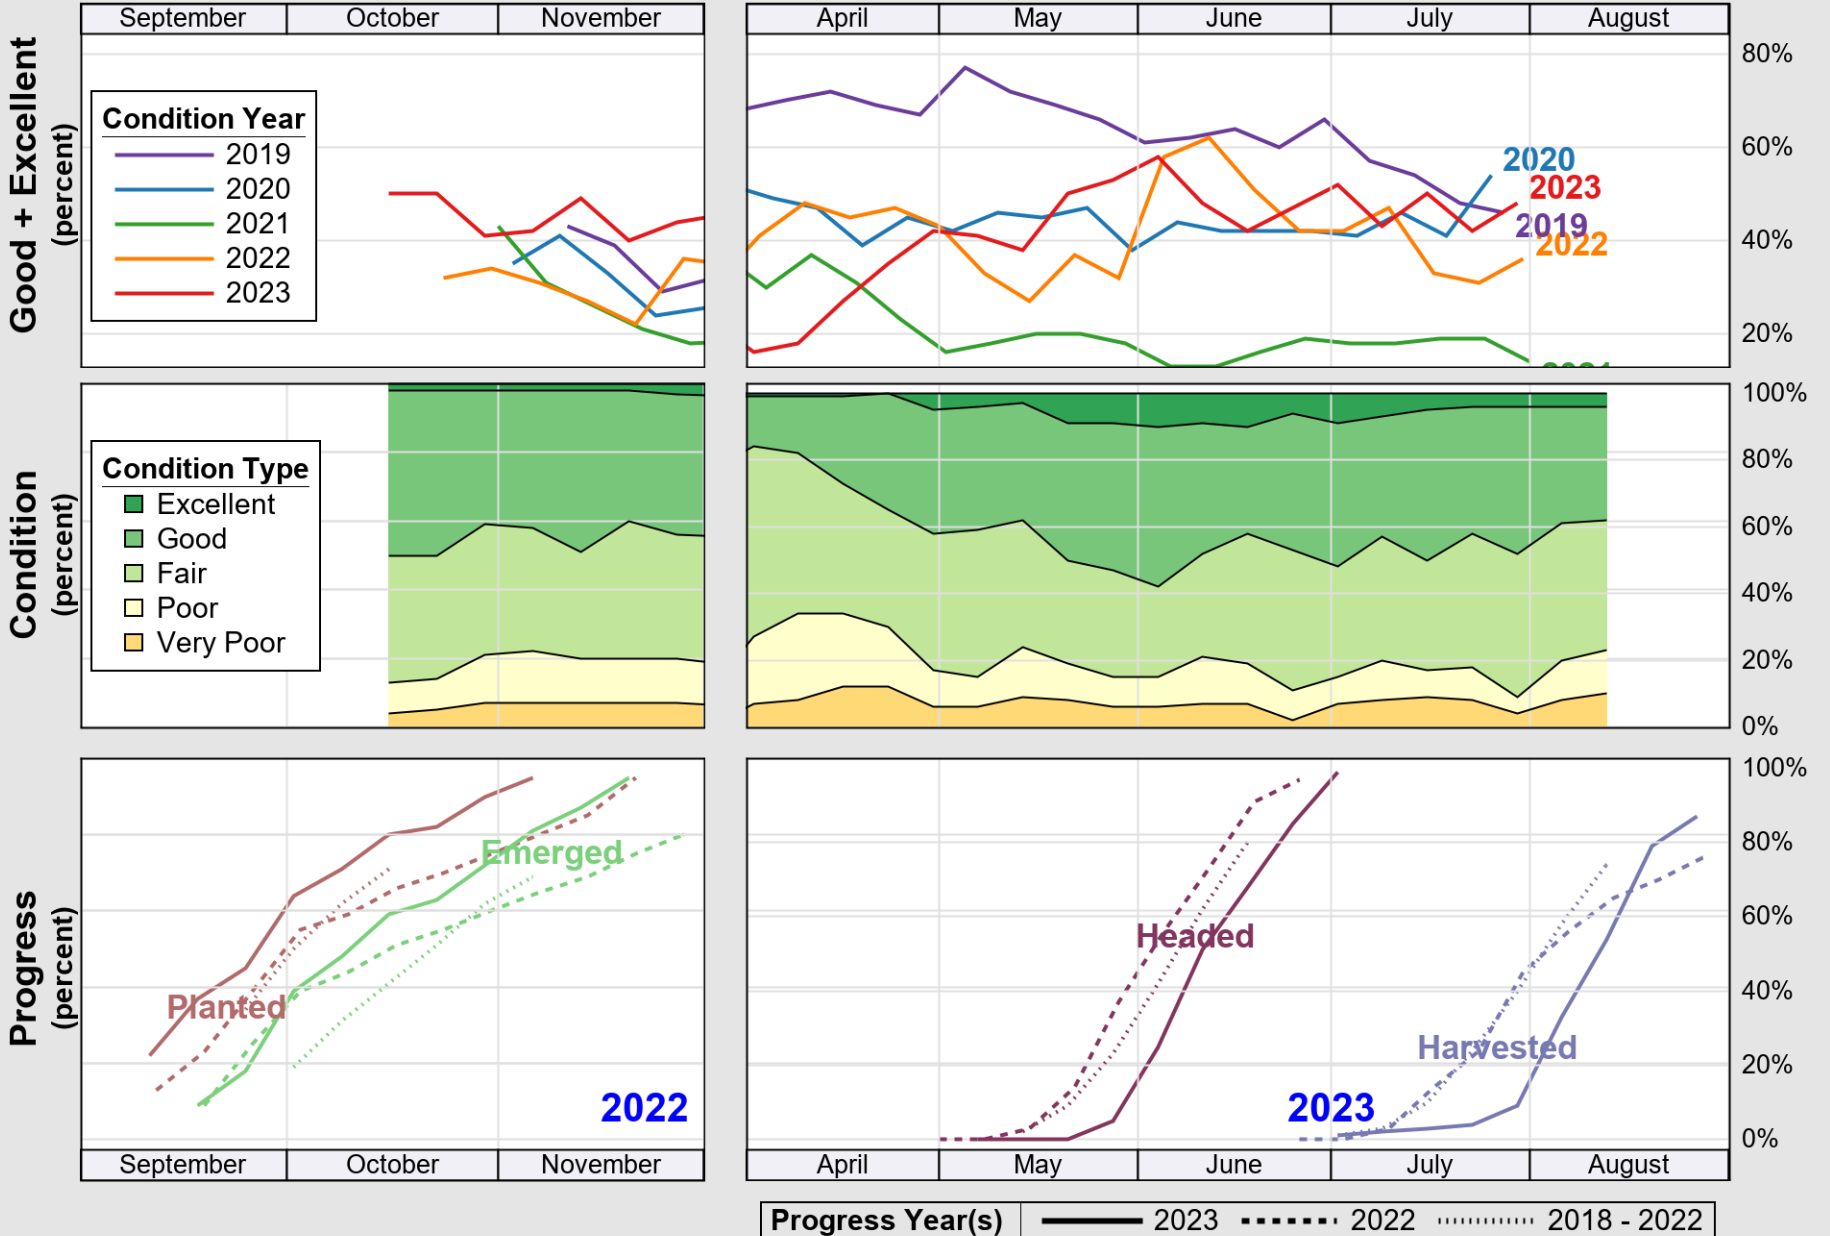

USDA

Crop Progress and Condition: Barley in Utah , 2023

NASS

Source: National Agricultural Statistics Service (NASS), Crop Progress Report

USDA

Crop Progress and Condition: Corn in Utah , 2023

NASS

Source: National Agricultural Statistics Service (NASS), Crop Progress Report

USDA

Crop Progress and Condition: Pasture and Range in Utah , 2023

NASS

Source: National Agricultural Statistics Service (NASS), Crop Progress Report

USDA

Crop Progress and Condition: Winter Wheat in Utah , 2023

NASS

Source: National Agricultural Statistics Service (NASS), Crop Progress Report