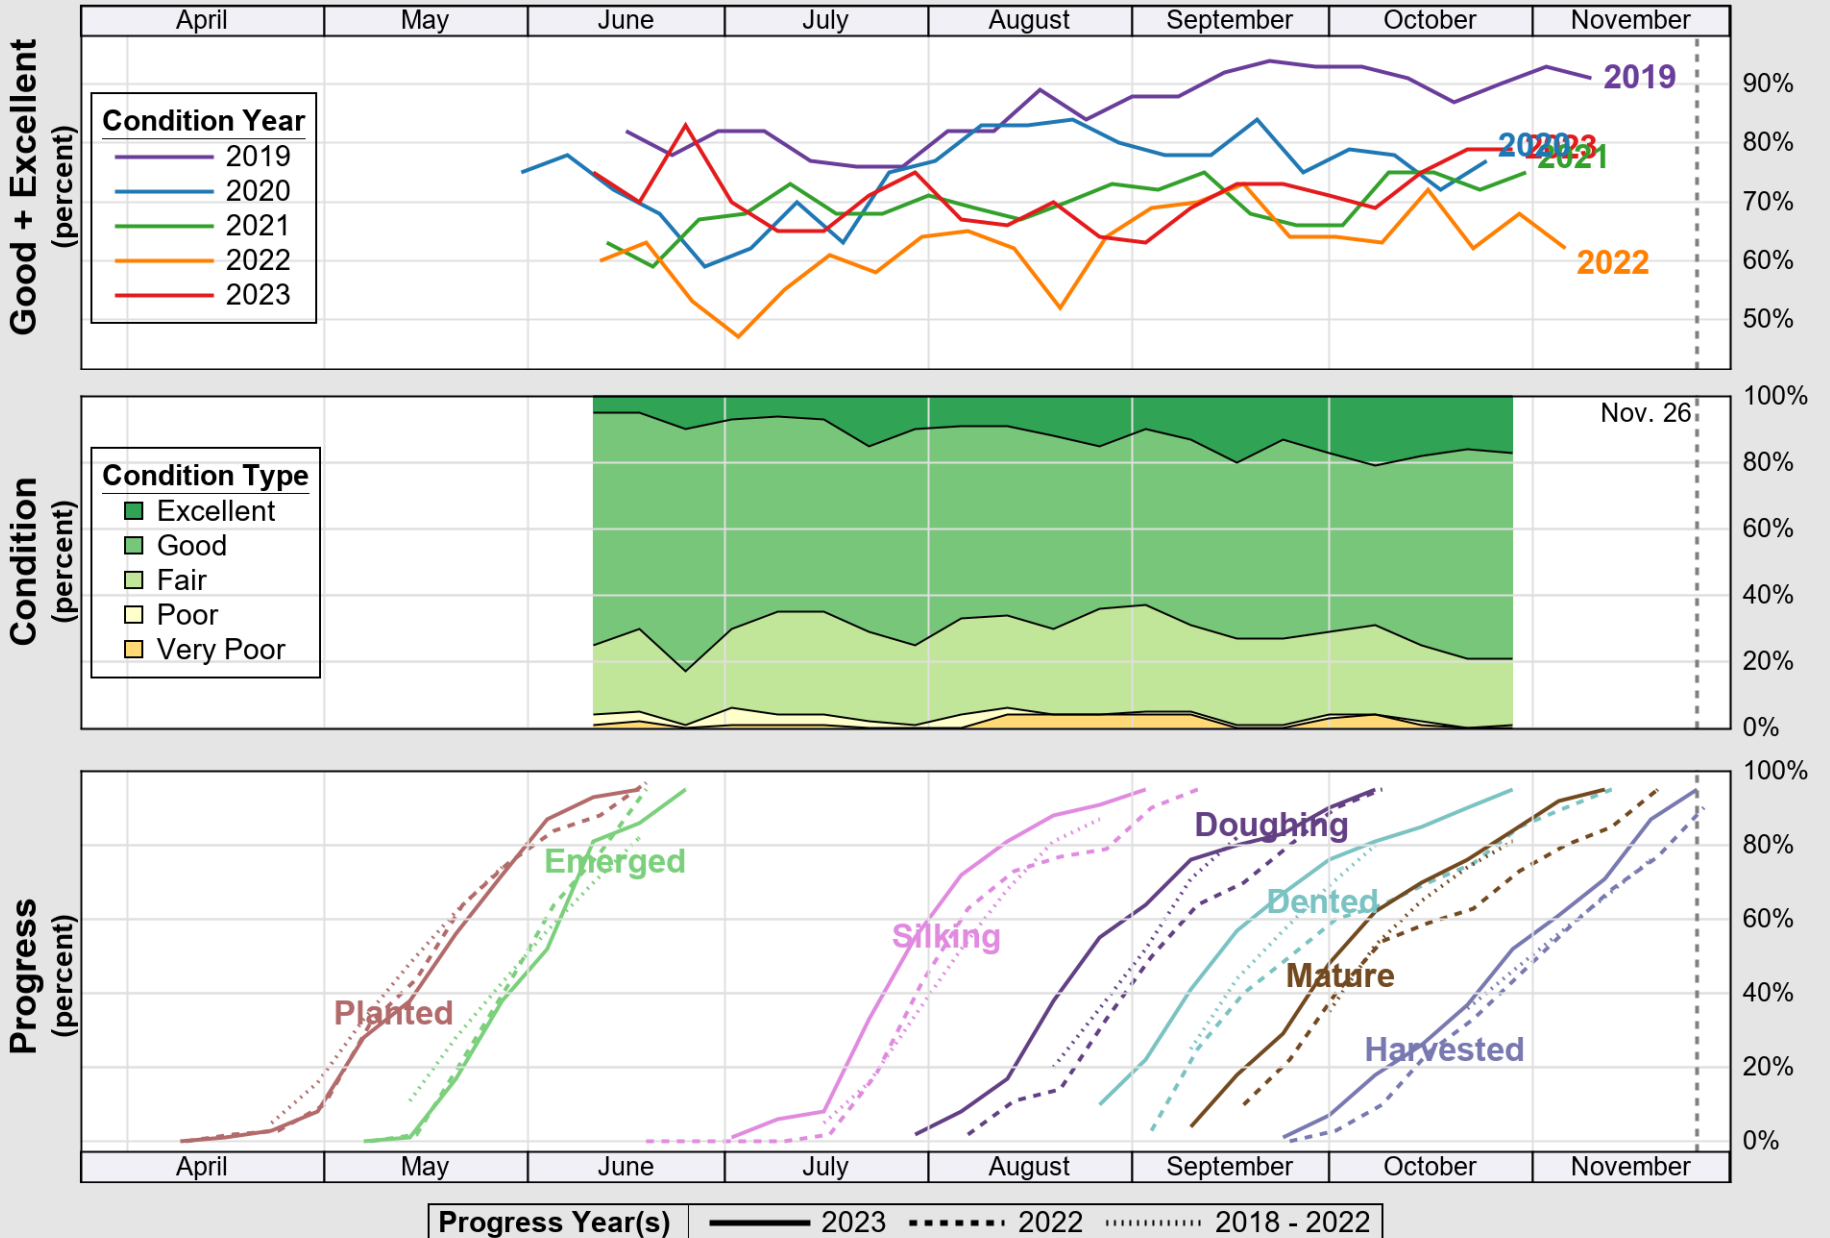

USDA

Crop Progress and Condition: Barley in Utah , 2023

NASS

Source: National Agricultural Statistics Service (NASS), Crop Progress Report

USDA

Crop Progress and Condition: Corn in Utah , 2023

NASS

Source: National Agricultural Statistics Service (NASS), Crop Progress Report

USDA

Crop Progress and Condition: Pasture and Range in Utah , 2023

NASS

Source: National Agricultural Statistics Service (NASS), Crop Progress Report

USDA

Crop Progress and Condition: Winter Wheat in Utah , 2023

NASS

Source: National Agricultural Statistics Service (NASS), Crop Progress Report