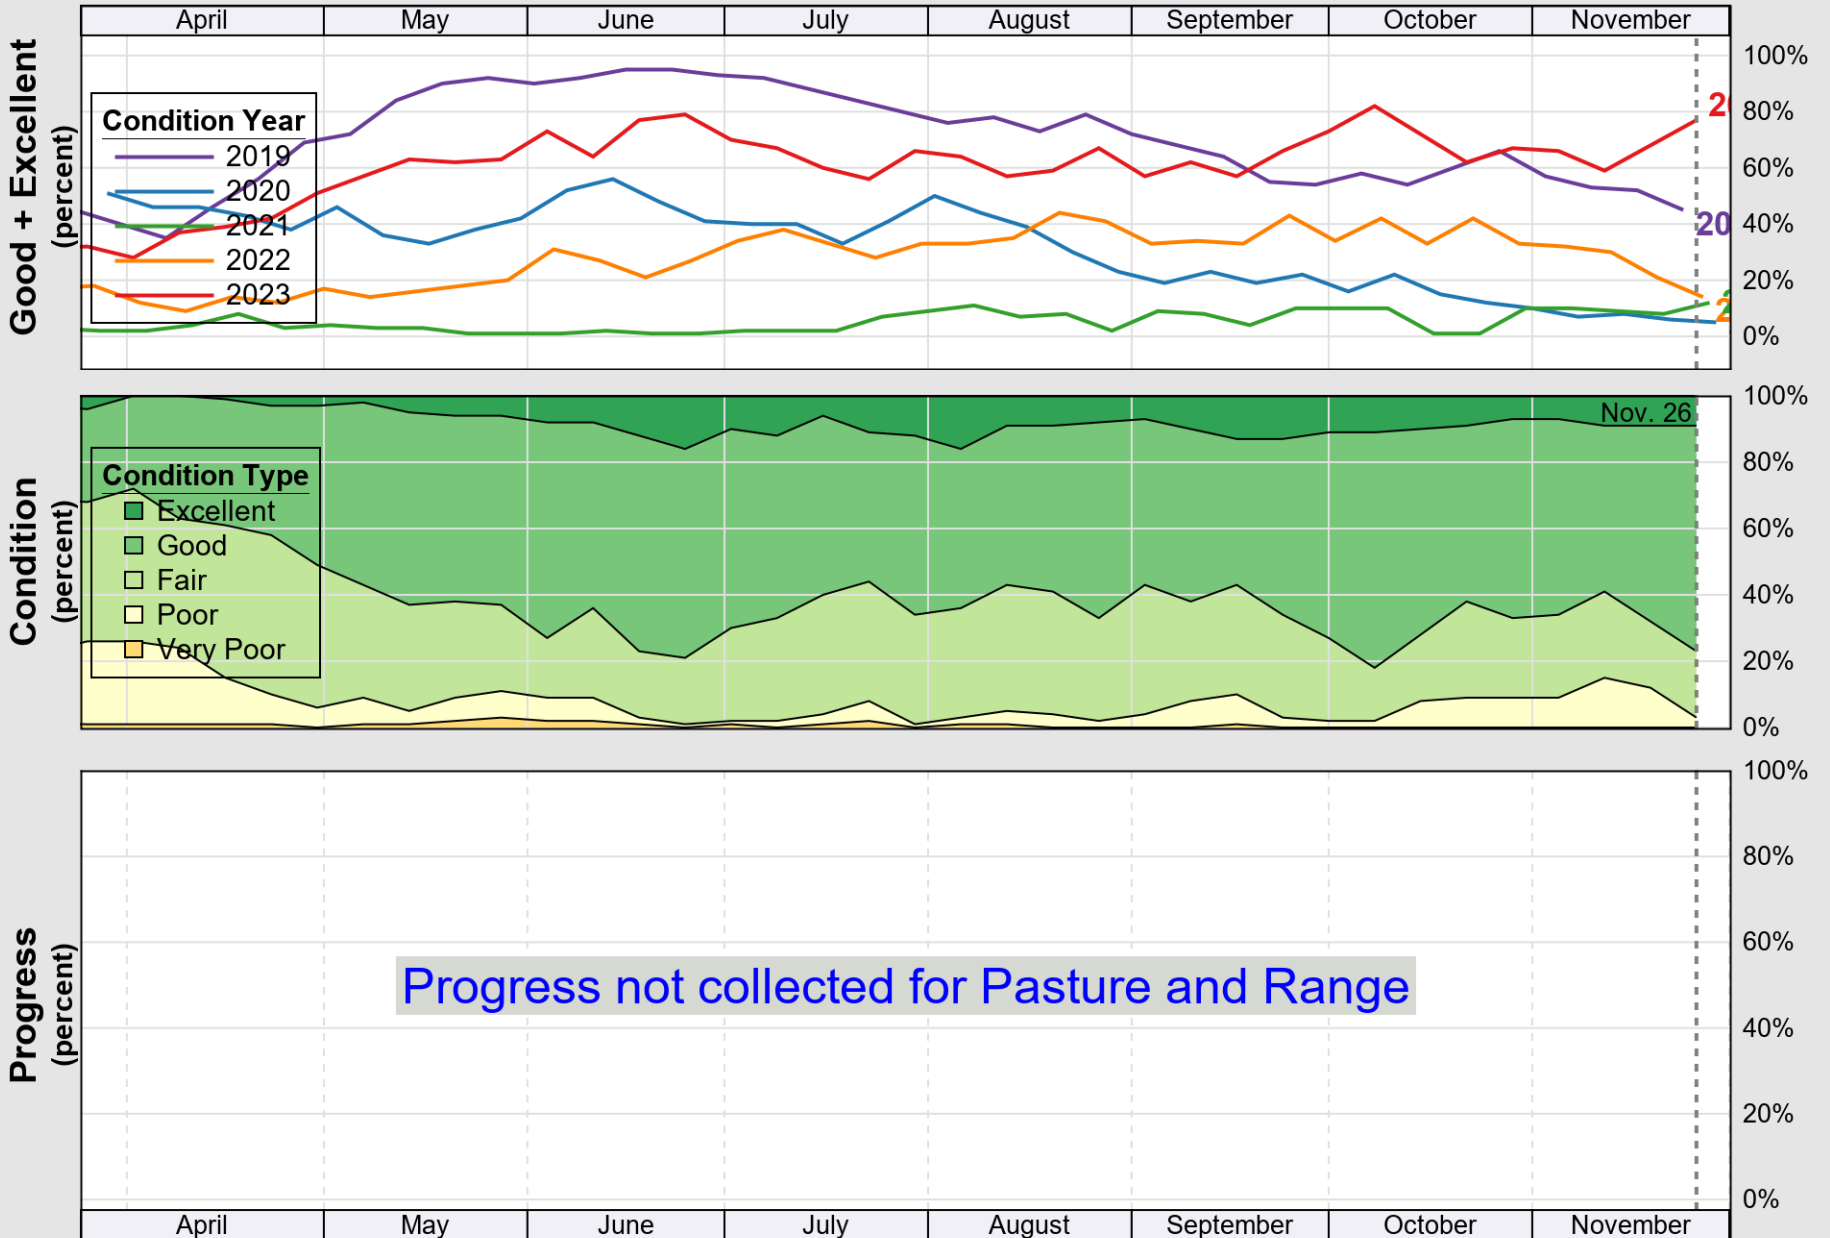

USDA

Crop Progress and Condition: Barley in Utah , 2023

NASS

Source: National Agricultural Statistics Service (NASS), Crop Progress Report

USDA

Crop Progress and Condition: Corn in Utah , 2023

NASS

Source: National Agricultural Statistics Service (NASS), Crop Progress Report

USDA

Crop Progress and Condition: Pasture and Range in Utah , 2023

NASS

Source: National Agricultural Statistics Service (NASS), Crop Progress Report

USDA

Crop Progress and Condition: Winter Wheat in Utah , 2023

NASS

Source: National Agricultural Statistics Service (NASS), Crop Progress Report