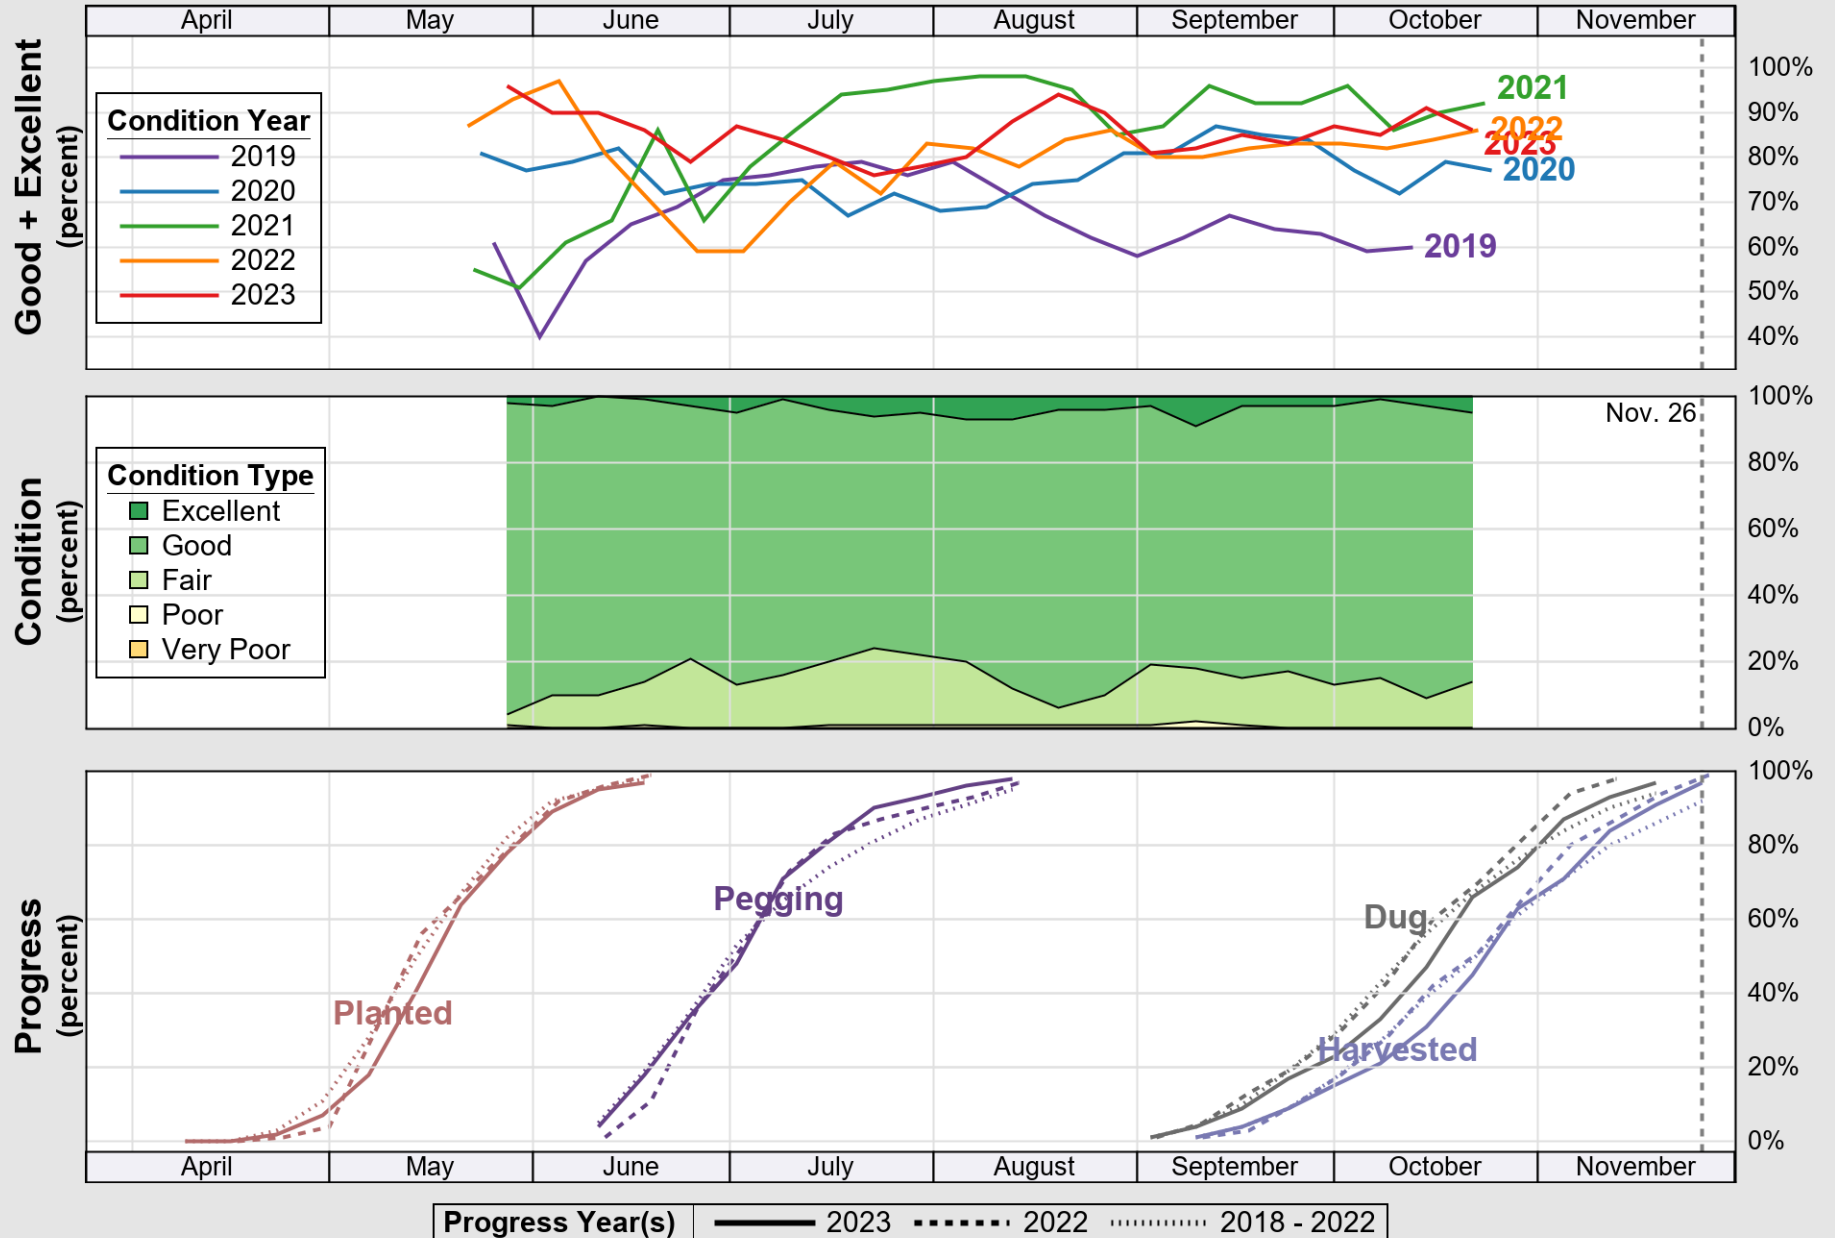

USDA

Crop Progress and Condition: Corn in South Carolina , 2023

NASS

Source: National Agricultural Statistics Service (NASS), Crop Progress Report

USDA

Crop Progress and Condition: Cotton in South Carolina , 2023

NASS

Source: National Agricultural Statistics Service (NASS), Crop Progress Report

USDA Crop Progress and Condition: Pasture and Range in South Carolina , 2023 NASS

Source: National Agricultural Statistics Service (NASS), Crop Progress Report

USDA

Crop Progress and Condition: Peanuts in South Carolina , 2023

NASS

Source: National Agricultural Statistics Service (NASS), Crop Progress Report

USDA

Crop Progress and Condition: Soybeans in South Carolina , 2023

NASS

Source: National Agricultural Statistics Service (NASS), Crop Progress Report

USDA

Crop Progress and Condition: Winter Wheat in South Carolina , 2023

NASS

Source: National Agricultural Statistics Service (NASS), Crop Progress Report