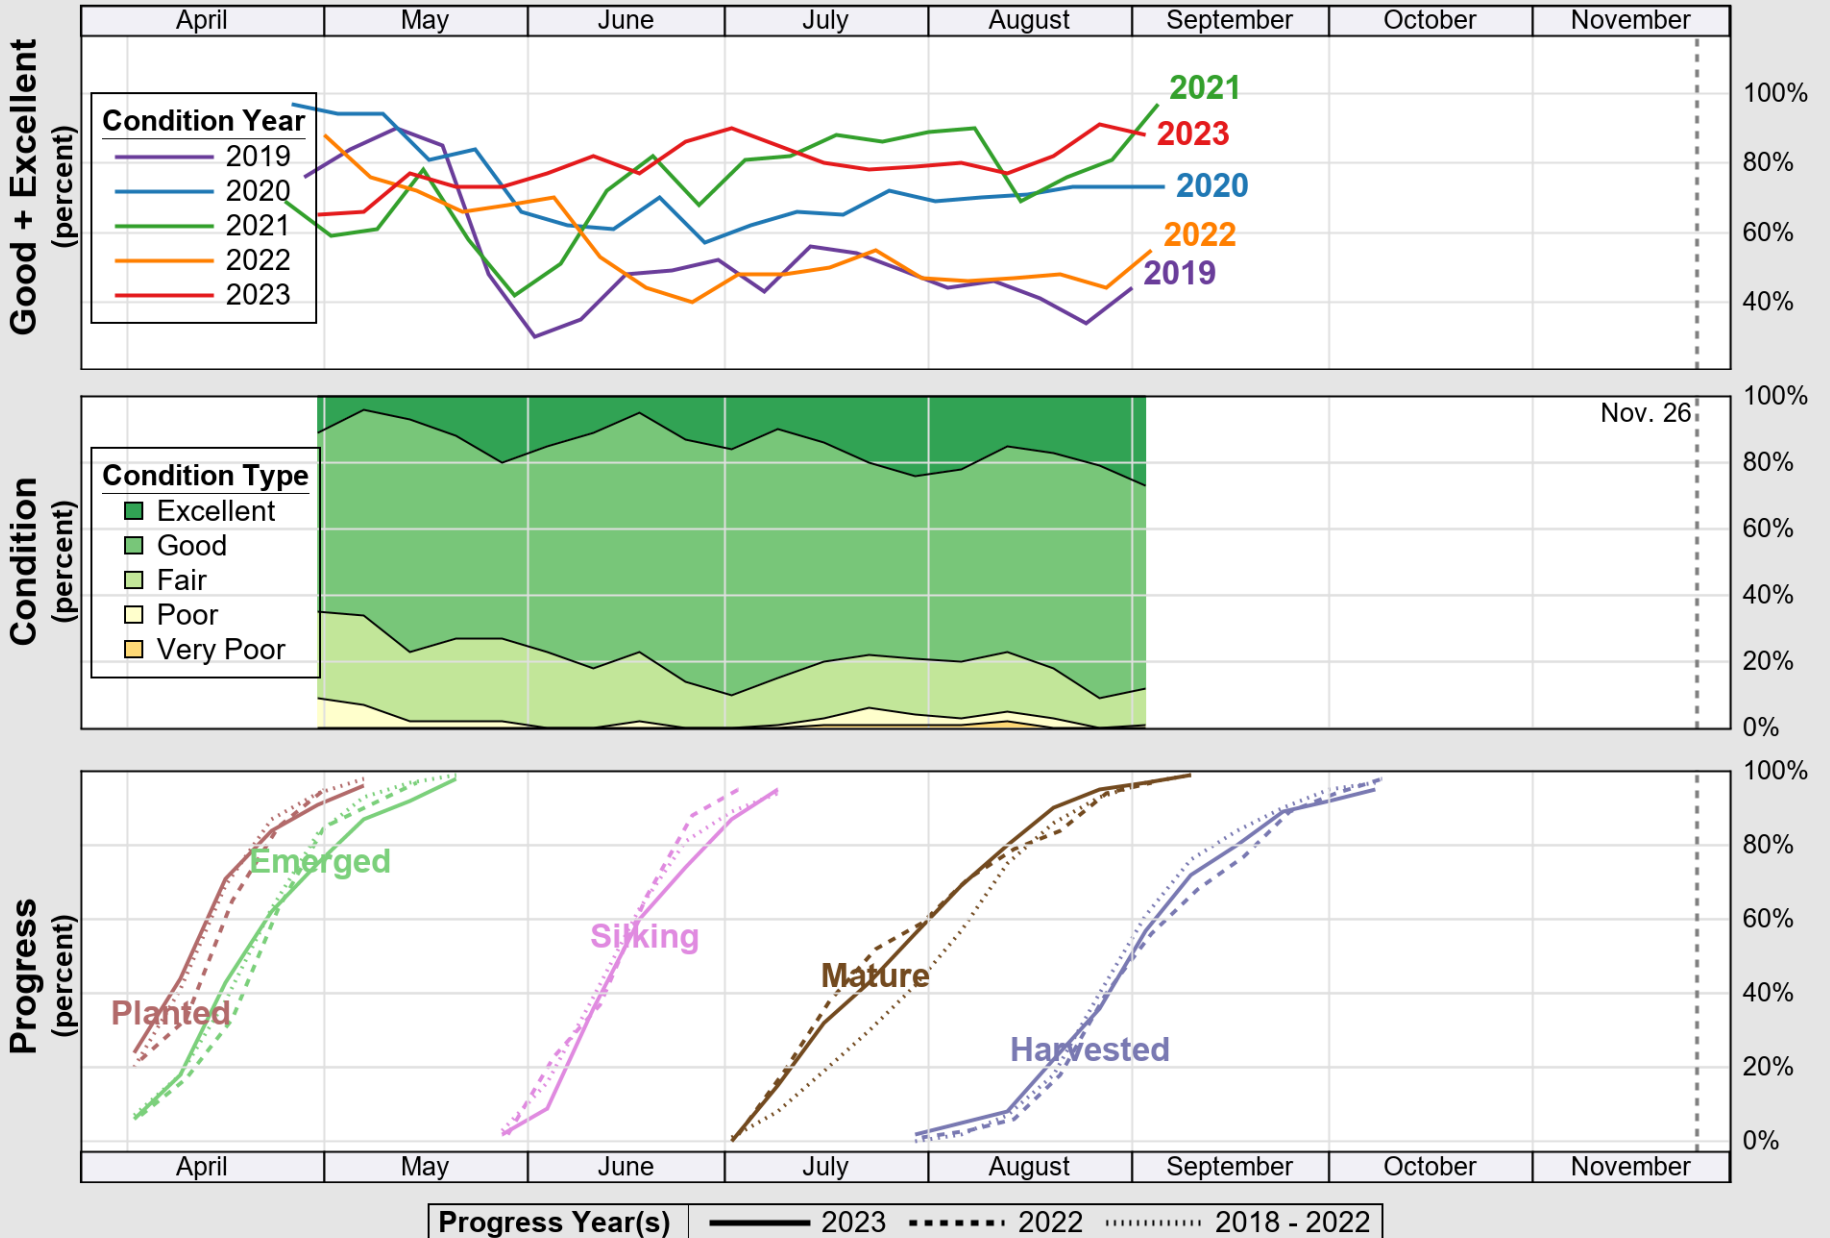

USDA

Crop Progress and Condition: Corn in South Carolina , 2023

NASS

Source: National Agricultural Statistics Service (NASS), Crop Progress Report

USDA

Crop Progress and Condition: Cotton in South Carolina , 2023

NASS

Source: National Agricultural Statistics Service (NASS), Crop Progress Report

USDA Crop Progress and Condition: Pasture and Range in South Carolina , 2023 NASS

Source: National Agricultural Statistics Service (NASS), Crop Progress Report

USDA

Crop Progress and Condition: Peanuts in South Carolina , 2023

NASS

Source: National Agricultural Statistics Service (NASS), Crop Progress Report

USDA

Crop Progress and Condition: Soybeans in South Carolina , 2023

NASS

Source: National Agricultural Statistics Service (NASS), Crop Progress Report

USDA

Crop Progress and Condition: Winter Wheat in South Carolina , 2023

NASS

Source: National Agricultural Statistics Service (NASS), Crop Progress Report