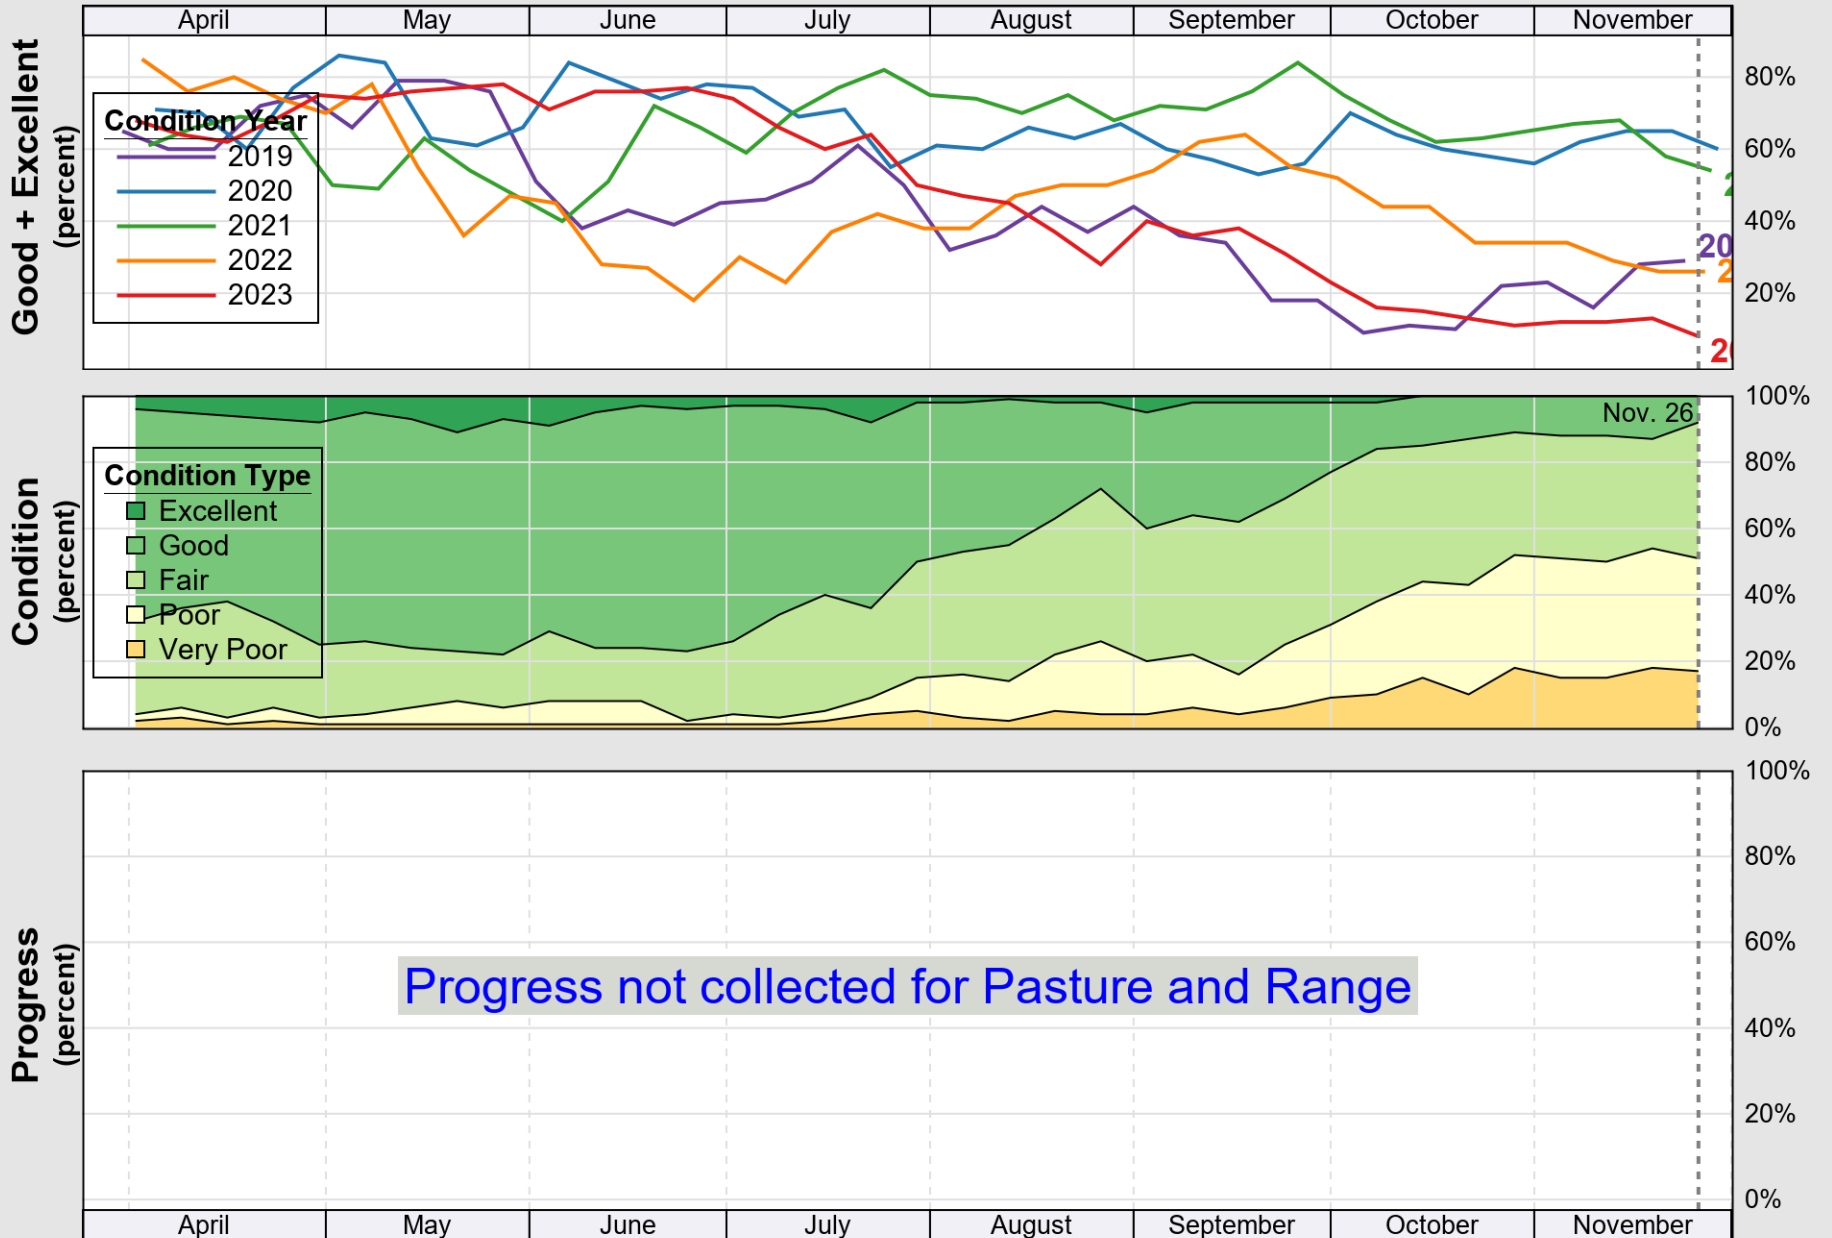

USDA

Crop Progress and Condition: Corn in South Carolina , 2023

NASS

Source: National Agricultural Statistics Service (NASS), Crop Progress Report

USDA

Crop Progress and Condition: Cotton in South Carolina , 2023

NASS

Source: National Agricultural Statistics Service (NASS), Crop Progress Report

USDA Crop Progress and Condition: Pasture and Range in South Carolina , 2023 NASS

Source: National Agricultural Statistics Service (NASS), Crop Progress Report

USDA

Crop Progress and Condition: Peanuts in South Carolina , 2023

NASS

Source: National Agricultural Statistics Service (NASS), Crop Progress Report

USDA

Crop Progress and Condition: Soybeans in South Carolina , 2023