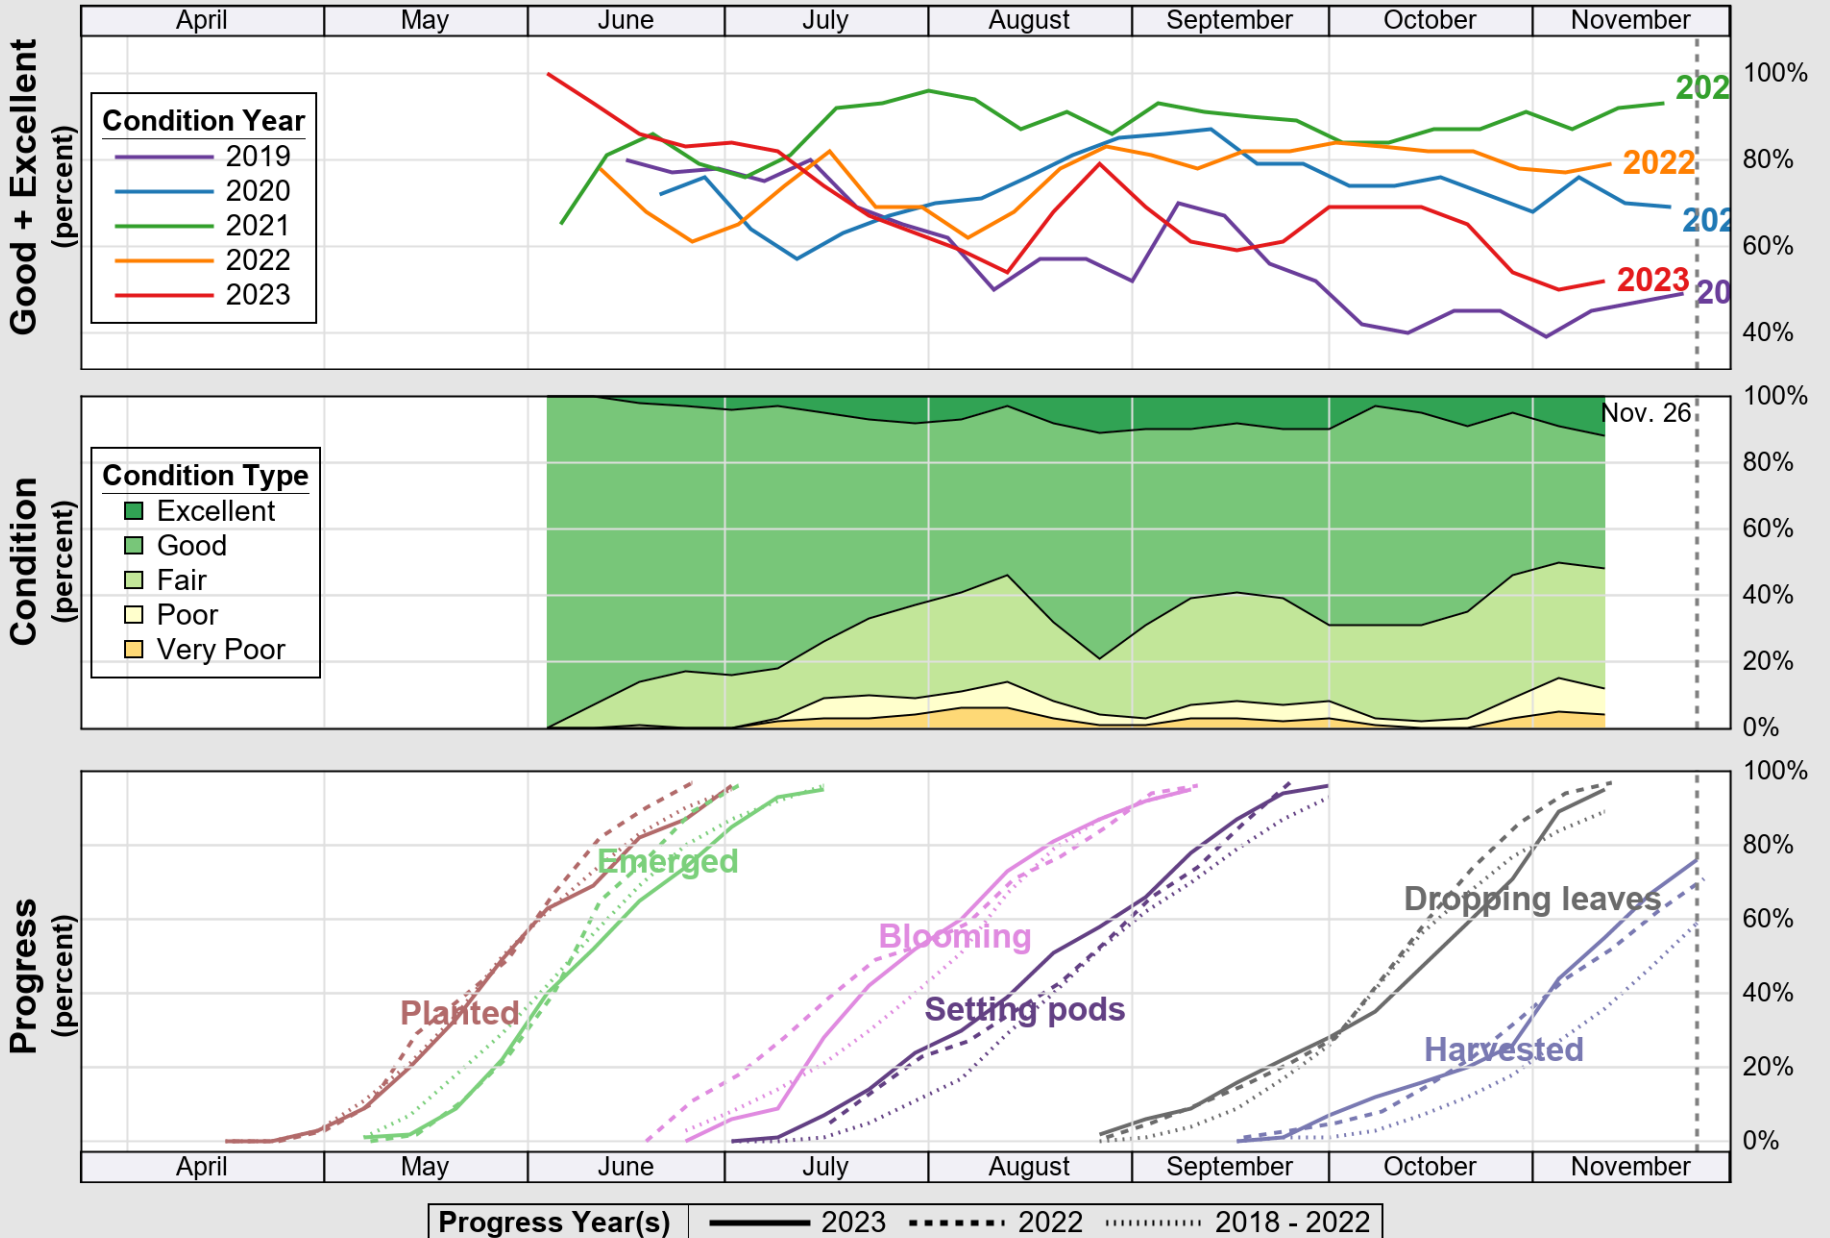

USDA

Crop Progress and Condition: Peanuts in South Carolina , 2023

NASS

Source: National Agricultural Statistics Service (NASS), Crop Progress Report

USDA

Crop Progress and Condition: Soybeans in South Carolina , 2023

NASS

Source: National Agricultural Statistics Service (NASS), Crop Progress Report

USDA

Crop Progress and Condition: Winter Wheat in South Carolina , 2023

NASS

Source: National Agricultural Statistics Service (NASS), Crop Progress Report