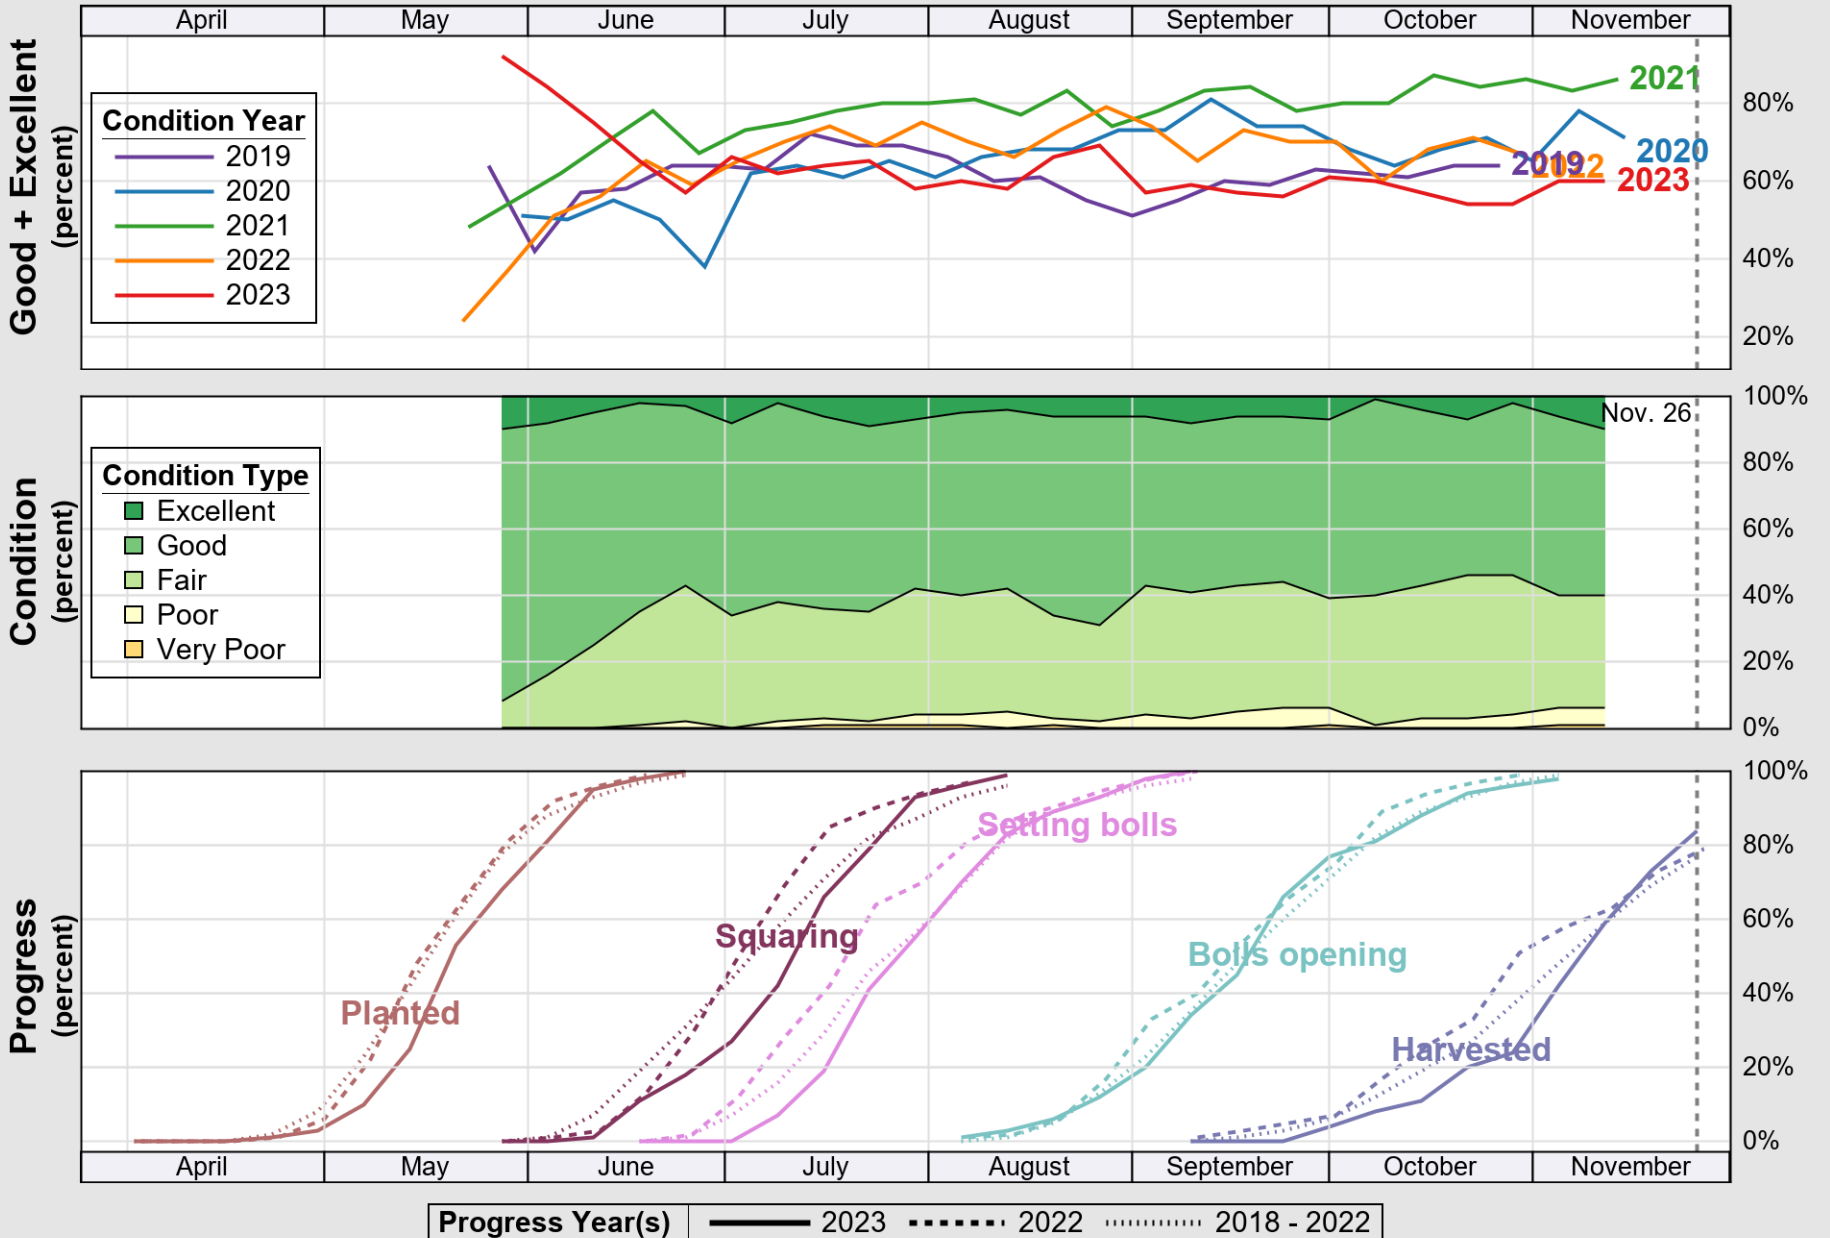

USDA

Crop Progress and Condition: Corn in South Carolina , 2023

NASS

Source: National Agricultural Statistics Service (NASS), Crop Progress Report

USDA

Crop Progress and Condition: Cotton in South Carolina , 2023

NASS

Source: National Agricultural Statistics Service (NASS), Crop Progress Report

USDA Crop Progress and Condition: Pasture and Range in South Carolina , 2023 NASS

Source: National Agricultural Statistics Service (NASS), Crop Progress Report

USDA

Crop Progress and Condition: Peanuts in South Carolina , 2023

NASS

Source: National Agricultural Statistics Service (NASS), Crop Progress Report

USDA

Crop Progress and Condition: Soybeans in South Carolina , 2023

NASS

Source: National Agricultural Statistics Service (NASS), Crop Progress Report

USDA

Crop Progress and Condition: Winter Wheat in South Carolina , 2023

NASS

Source: National Agricultural Statistics Service (NASS), Crop Progress Report