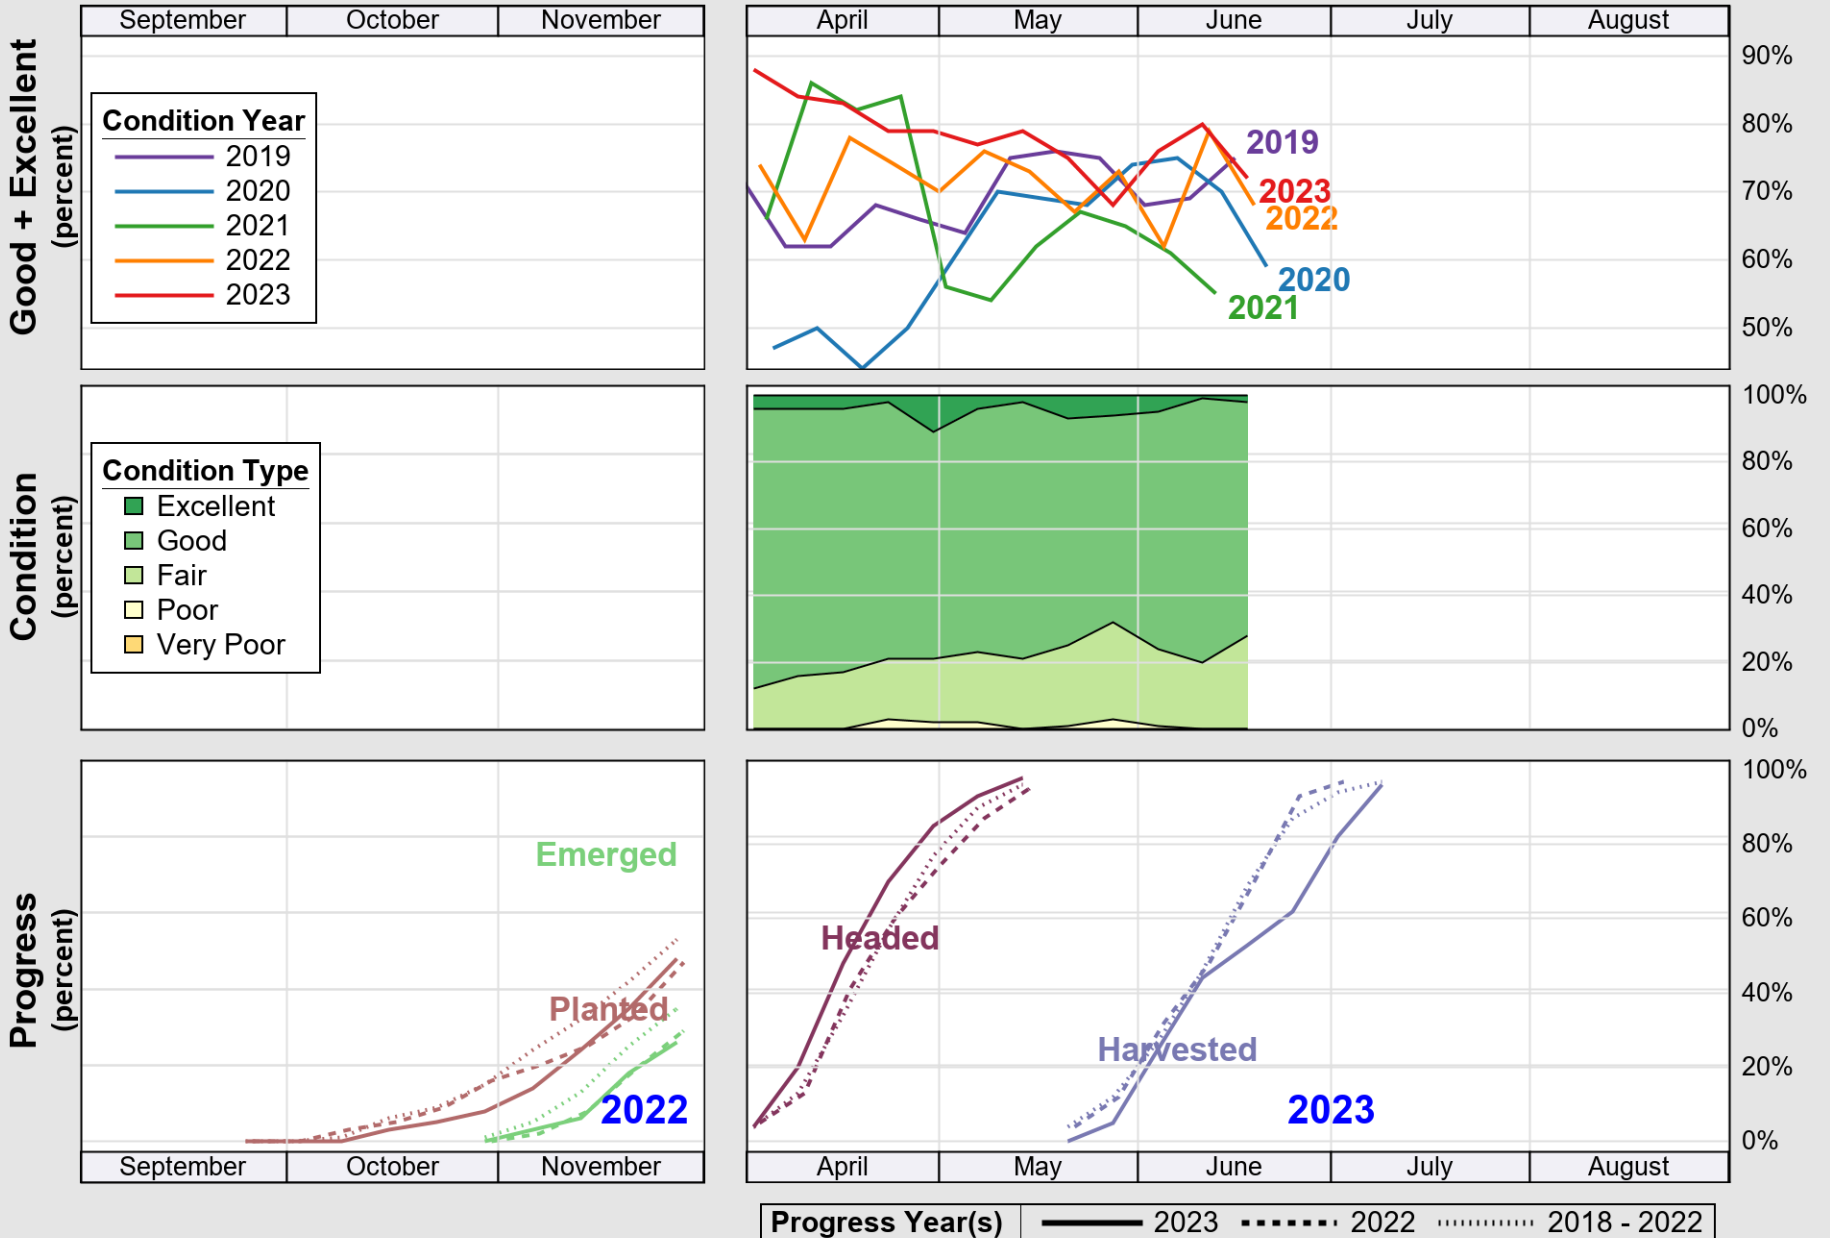

USDA

Crop Progress and Condition: Peanuts in South Carolina , 2023

NASS

Source: National Agricultural Statistics Service (NASS), Crop Progress Report

USDA

Crop Progress and Condition: Soybeans in South Carolina , 2023

NASS

Source: National Agricultural Statistics Service (NASS), Crop Progress Report

USDA

Crop Progress and Condition: Winter Wheat in South Carolina , 2023

NASS

Source: National Agricultural Statistics Service (NASS), Crop Progress Report