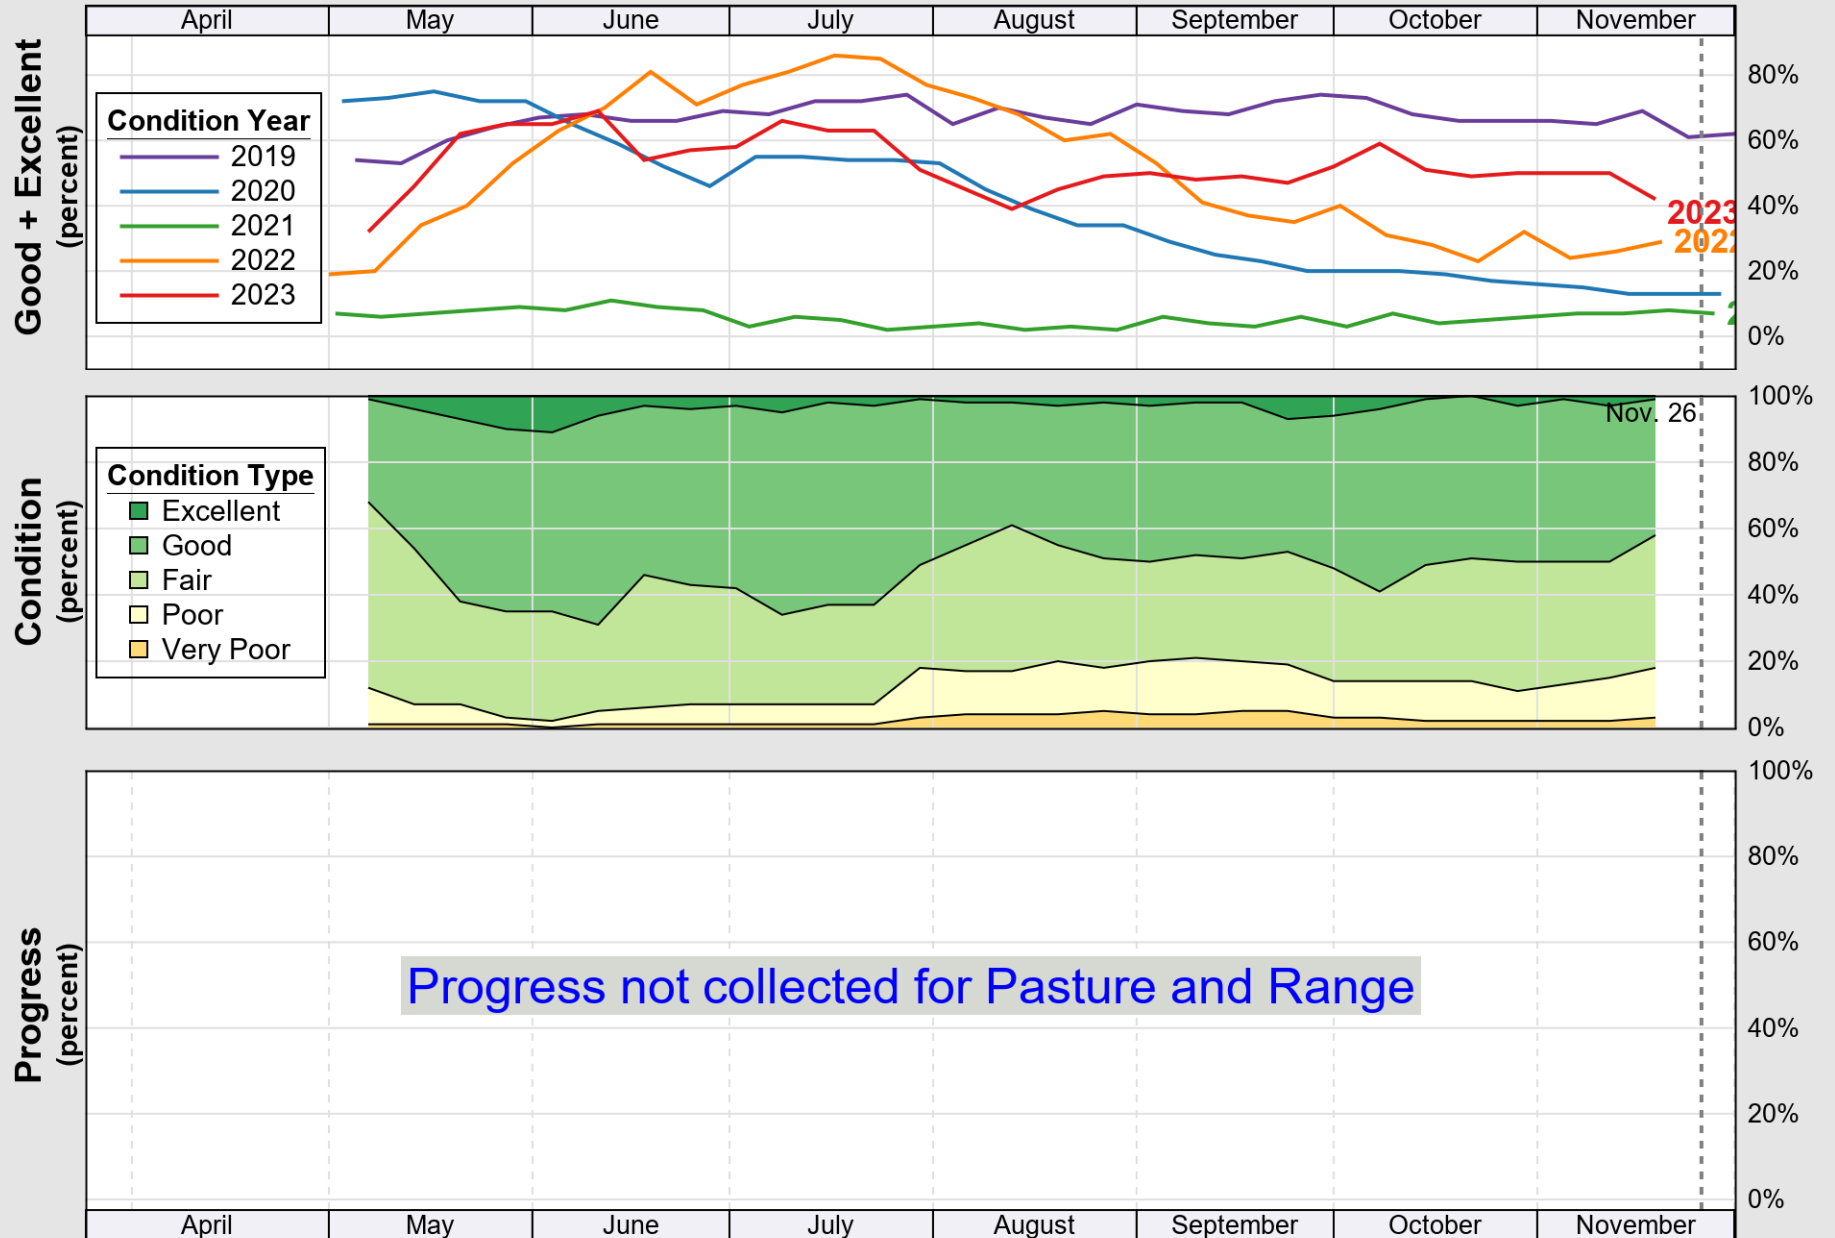

USDA

Crop Progress and Condition: Barley in North Dakota , 2023

NASS

Source: National Agricultural Statistics Service (NASS), Crop Progress Report

USDA

Crop Progress and Condition: Corn in North Dakota , 2023

NASS

Source: National Agricultural Statistics Service (NASS), Crop Progress Report

USDA

Crop Progress and Condition: Oats in North Dakota , 2023

NASS

Source: National Agricultural Statistics Service (NASS), Crop Progress Report

USDA Crop Progress and Condition: Pasture and Range in North Dakota , 2023 **NASS**

Source: National Agricultural Statistics Service (NASS), Crop Progress Report

USDA

Crop Progress and Condition: Soybeans in North Dakota , 2023

NASS

Source: National Agricultural Statistics Service (NASS), Crop Progress Report

USDA

Crop Progress and Condition: Spring Wheat in North Dakota , 2023

NASS

Source: National Agricultural Statistics Service (NASS), Crop Progress Report