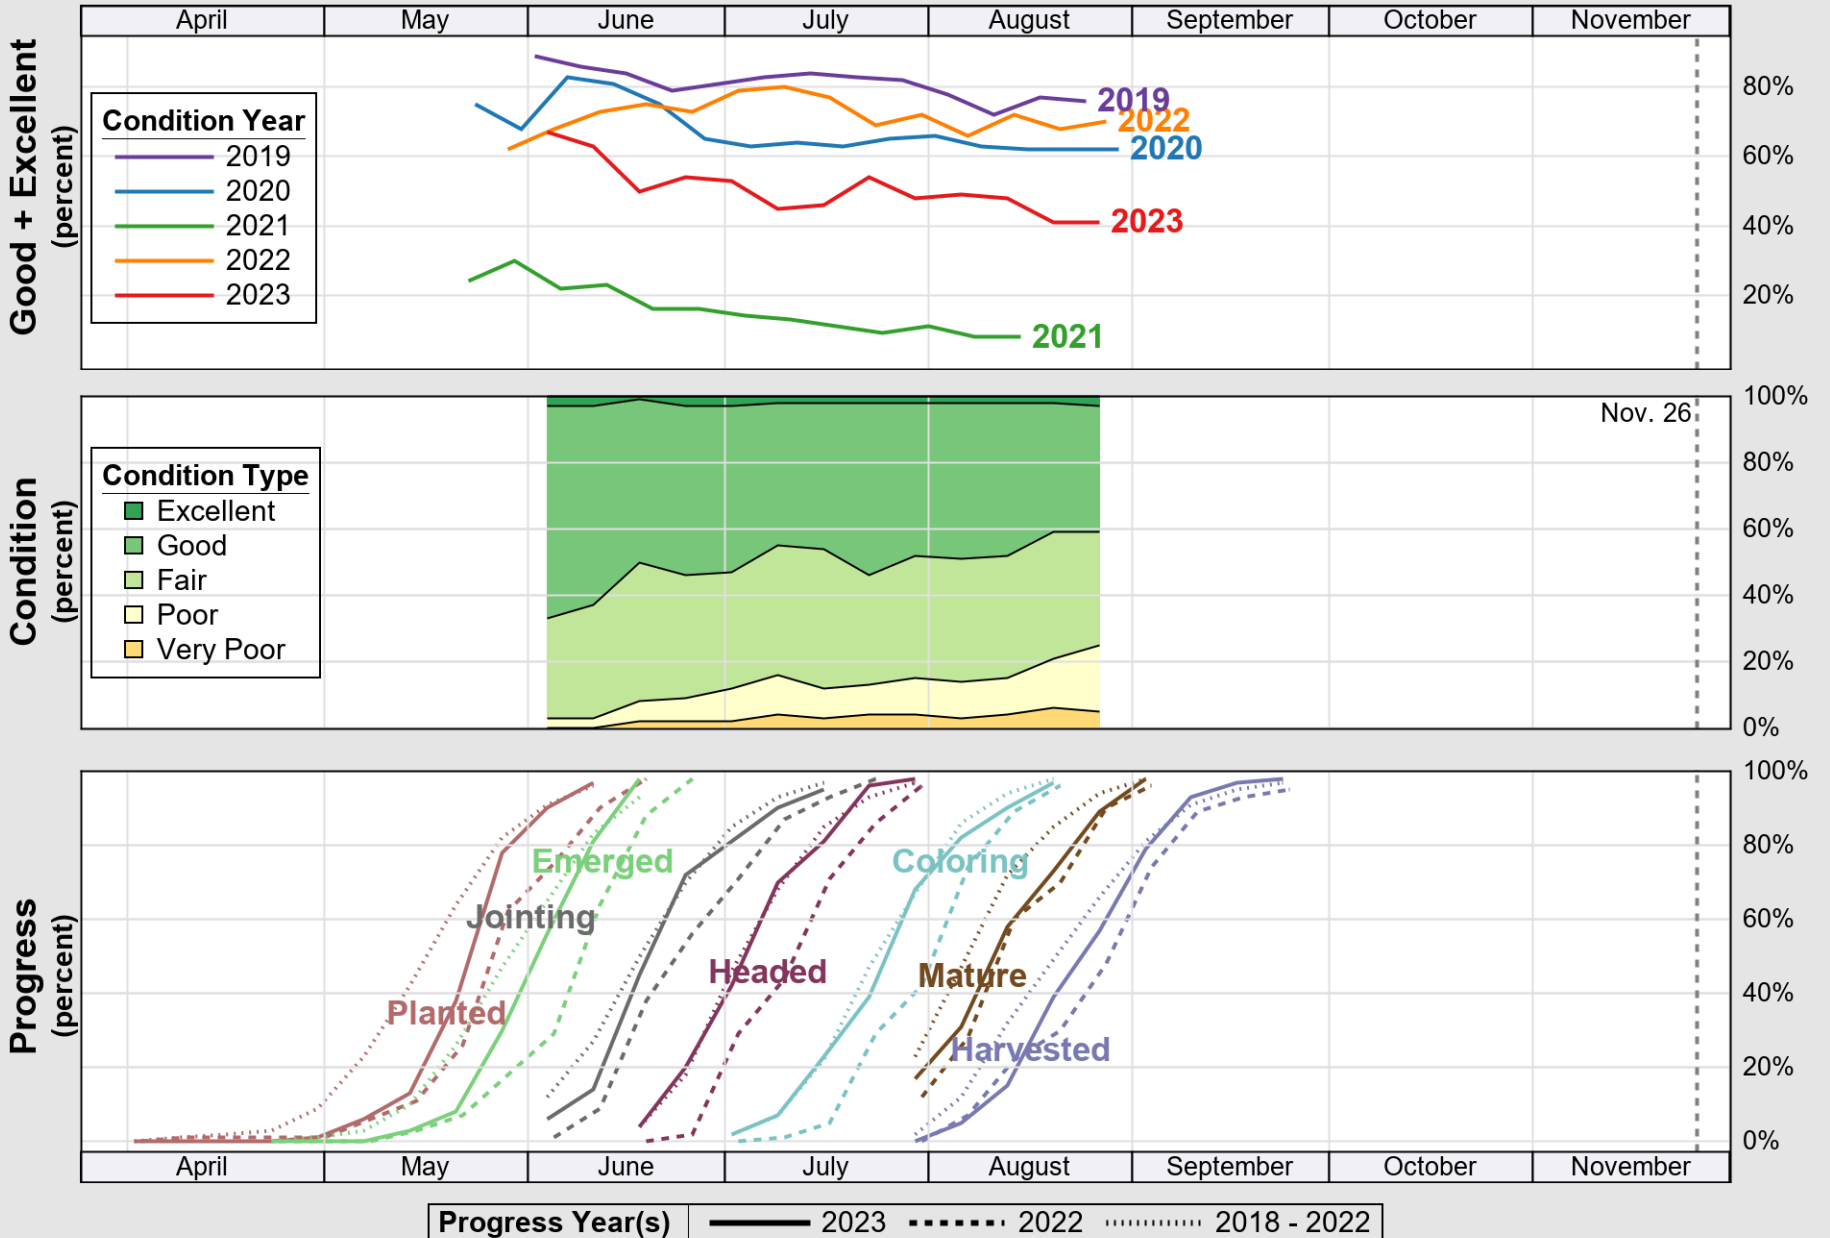

USDA

Crop Progress and Condition: Barley in North Dakota , 2023

NASS

Source: National Agricultural Statistics Service (NASS), Crop Progress Report

USDA

Crop Progress and Condition: Corn in North Dakota , 2023

NASS

Source: National Agricultural Statistics Service (NASS), Crop Progress Report

USDA

Crop Progress and Condition: Oats in North Dakota , 2023

NASS

Source: National Agricultural Statistics Service (NASS), Crop Progress Report

USDA Crop Progress and Condition: Pasture and Range in North Dakota , 2023 **NASS**

Source: National Agricultural Statistics Service (NASS), Crop Progress Report

USDA

Crop Progress and Condition: Soybeans in North Dakota , 2023

NASS

Source: National Agricultural Statistics Service (NASS), Crop Progress Report

USDA

Crop Progress and Condition: Spring Wheat in North Dakota , 2023

NASS

Source: National Agricultural Statistics Service (NASS), Crop Progress Report