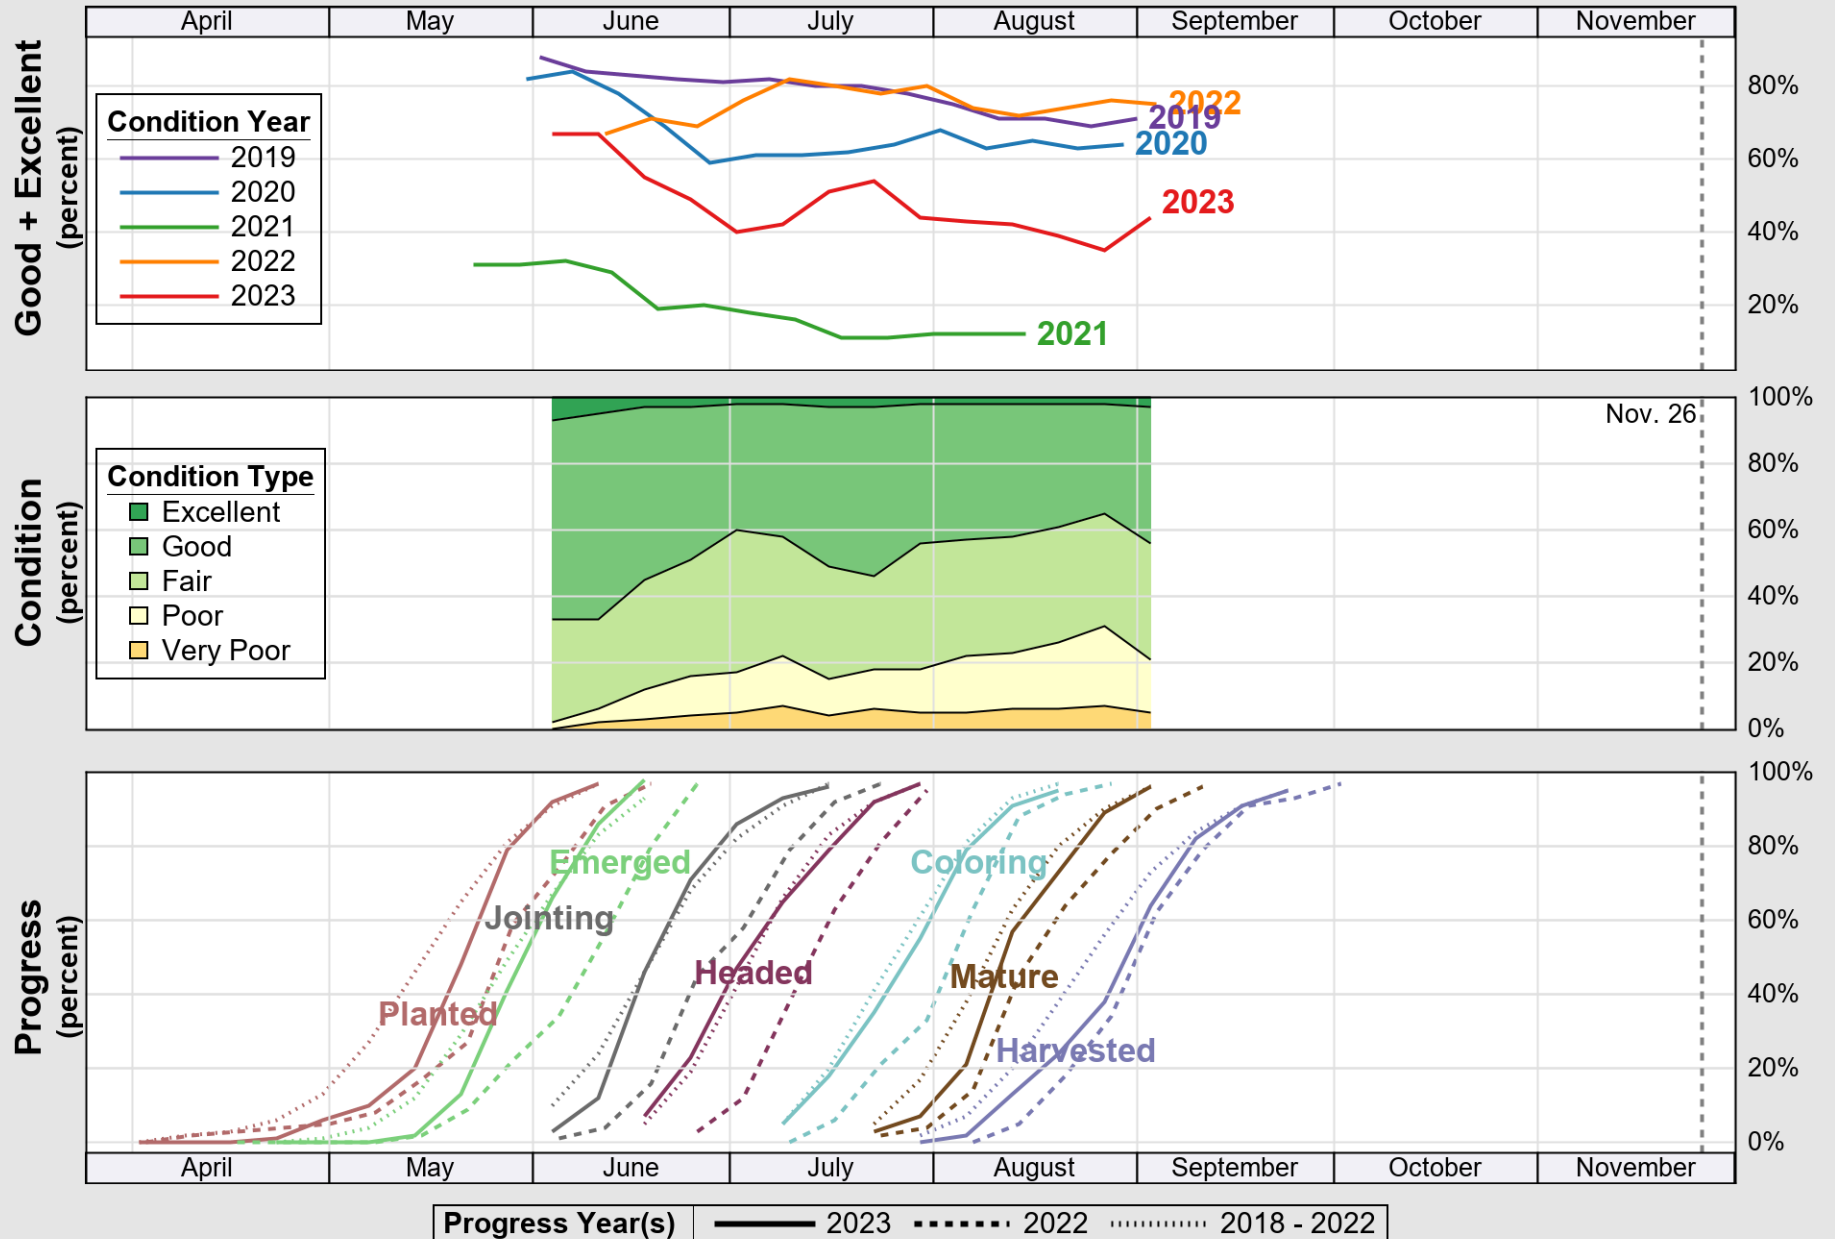

USDA Crop Progress and Condition: Pasture and Range in North Dakota , 2023 **NASS**

Source: National Agricultural Statistics Service (NASS), Crop Progress Report

USDA

Crop Progress and Condition: Soybeans in North Dakota , 2023

NASS

Source: National Agricultural Statistics Service (NASS), Crop Progress Report

USDA

Crop Progress and Condition: Spring Wheat in North Dakota , 2023

NASS

Source: National Agricultural Statistics Service (NASS), Crop Progress Report

USDA

Crop Progress and Condition: Sugar Beets in North Dakota , 2023

NASS

Source: National Agricultural Statistics Service (NASS), Crop Progress Report

USDA

Crop Progress and Condition: Sunflower in North Dakota , 2023