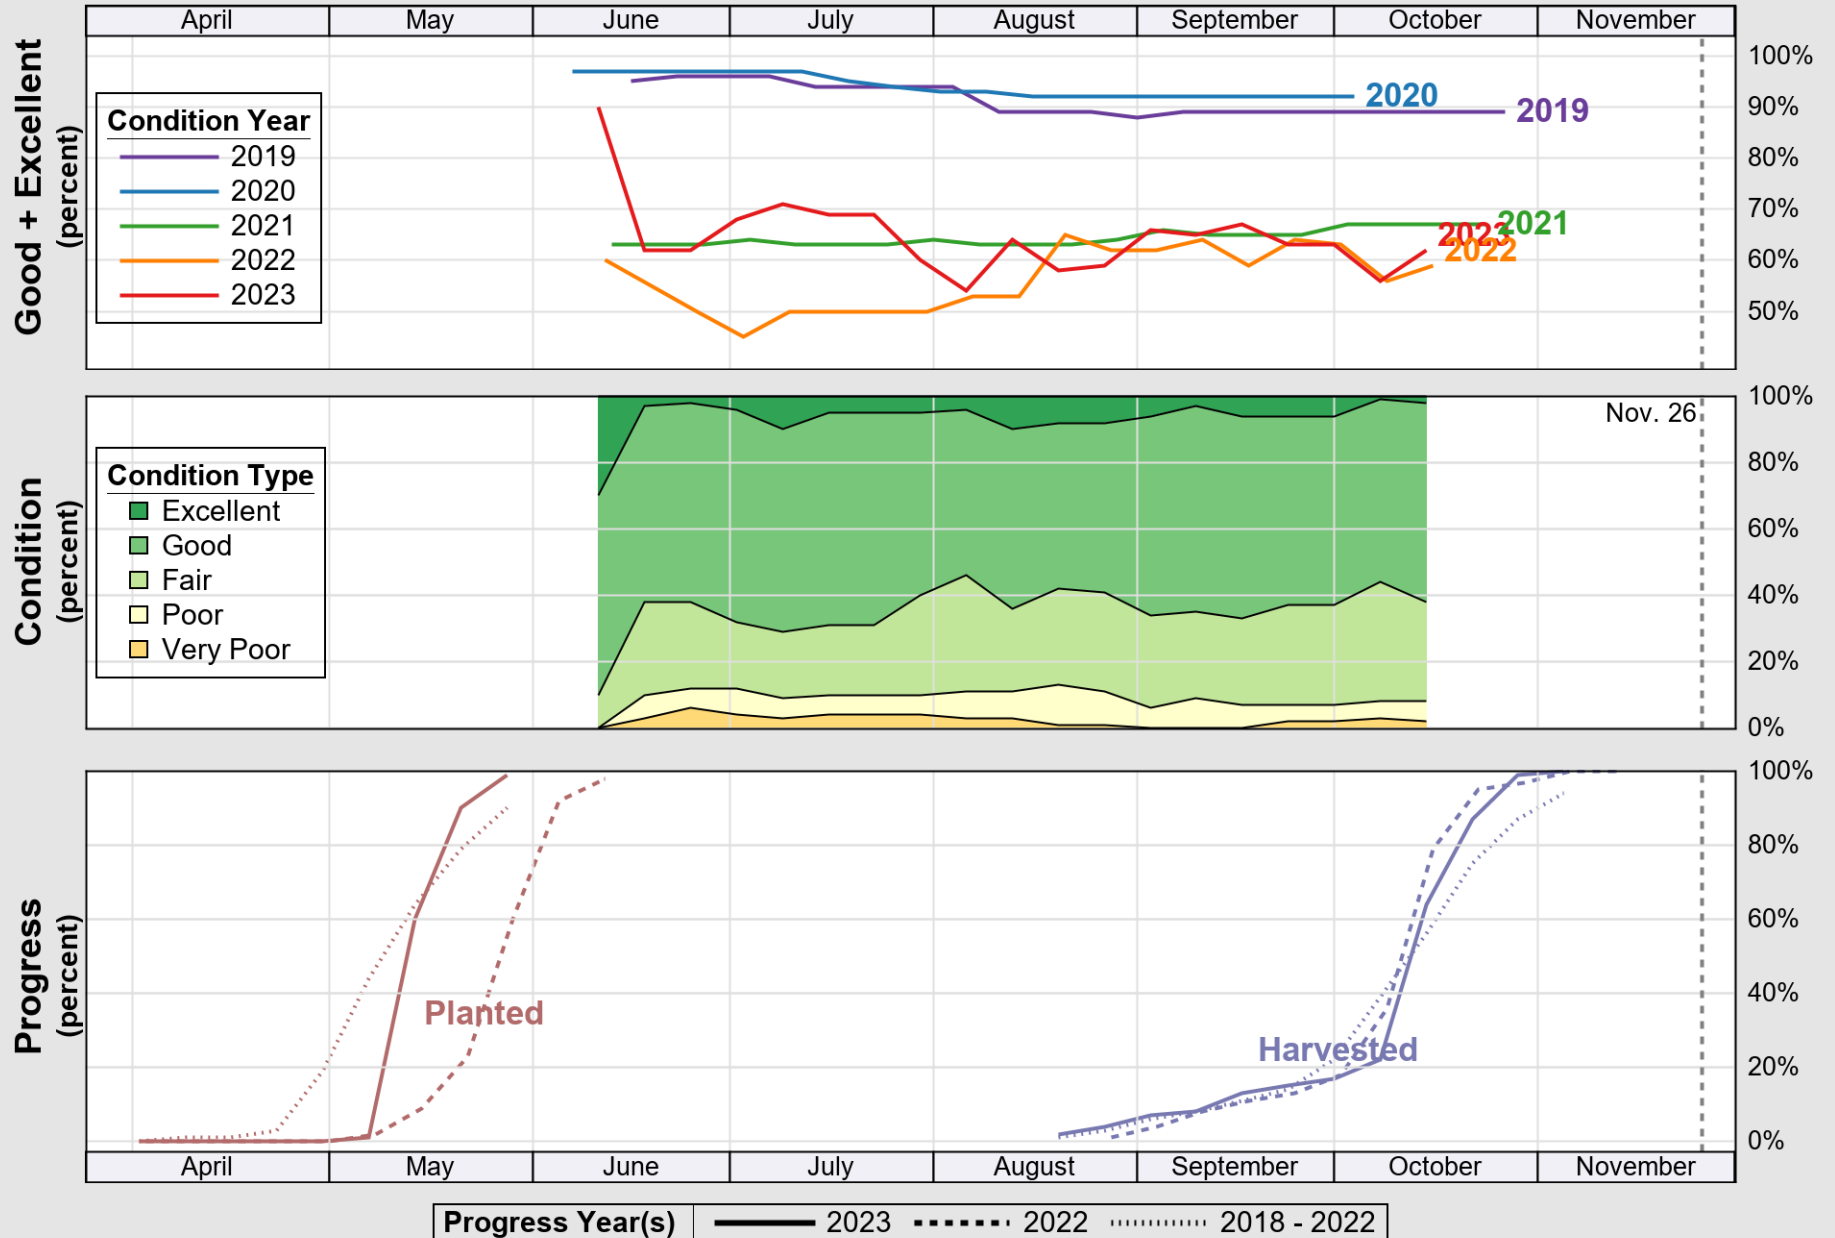

USDA Crop Progress and Condition: Pasture and Range in North Dakota , 2023 **NASS**

Source: National Agricultural Statistics Service (NASS), Crop Progress Report

USDA

Crop Progress and Condition: Soybeans in North Dakota , 2023

NASS

Source: National Agricultural Statistics Service (NASS), Crop Progress Report

USDA

Crop Progress and Condition: Spring Wheat in North Dakota , 2023

NASS

Source: National Agricultural Statistics Service (NASS), Crop Progress Report

USDA

Crop Progress and Condition: Sugar Beets in North Dakota , 2023

NASS

Source: National Agricultural Statistics Service (NASS), Crop Progress Report

USDA

Crop Progress and Condition: Sunflower in North Dakota , 2023

NASS

Source: National Agricultural Statistics Service (NASS), Crop Progress Report

USDA

Crop Progress and Condition: Winter Wheat in North Dakota, 2023

NASS

Source: National Agricultural Statistics Service (NASS), Crop Progress Report