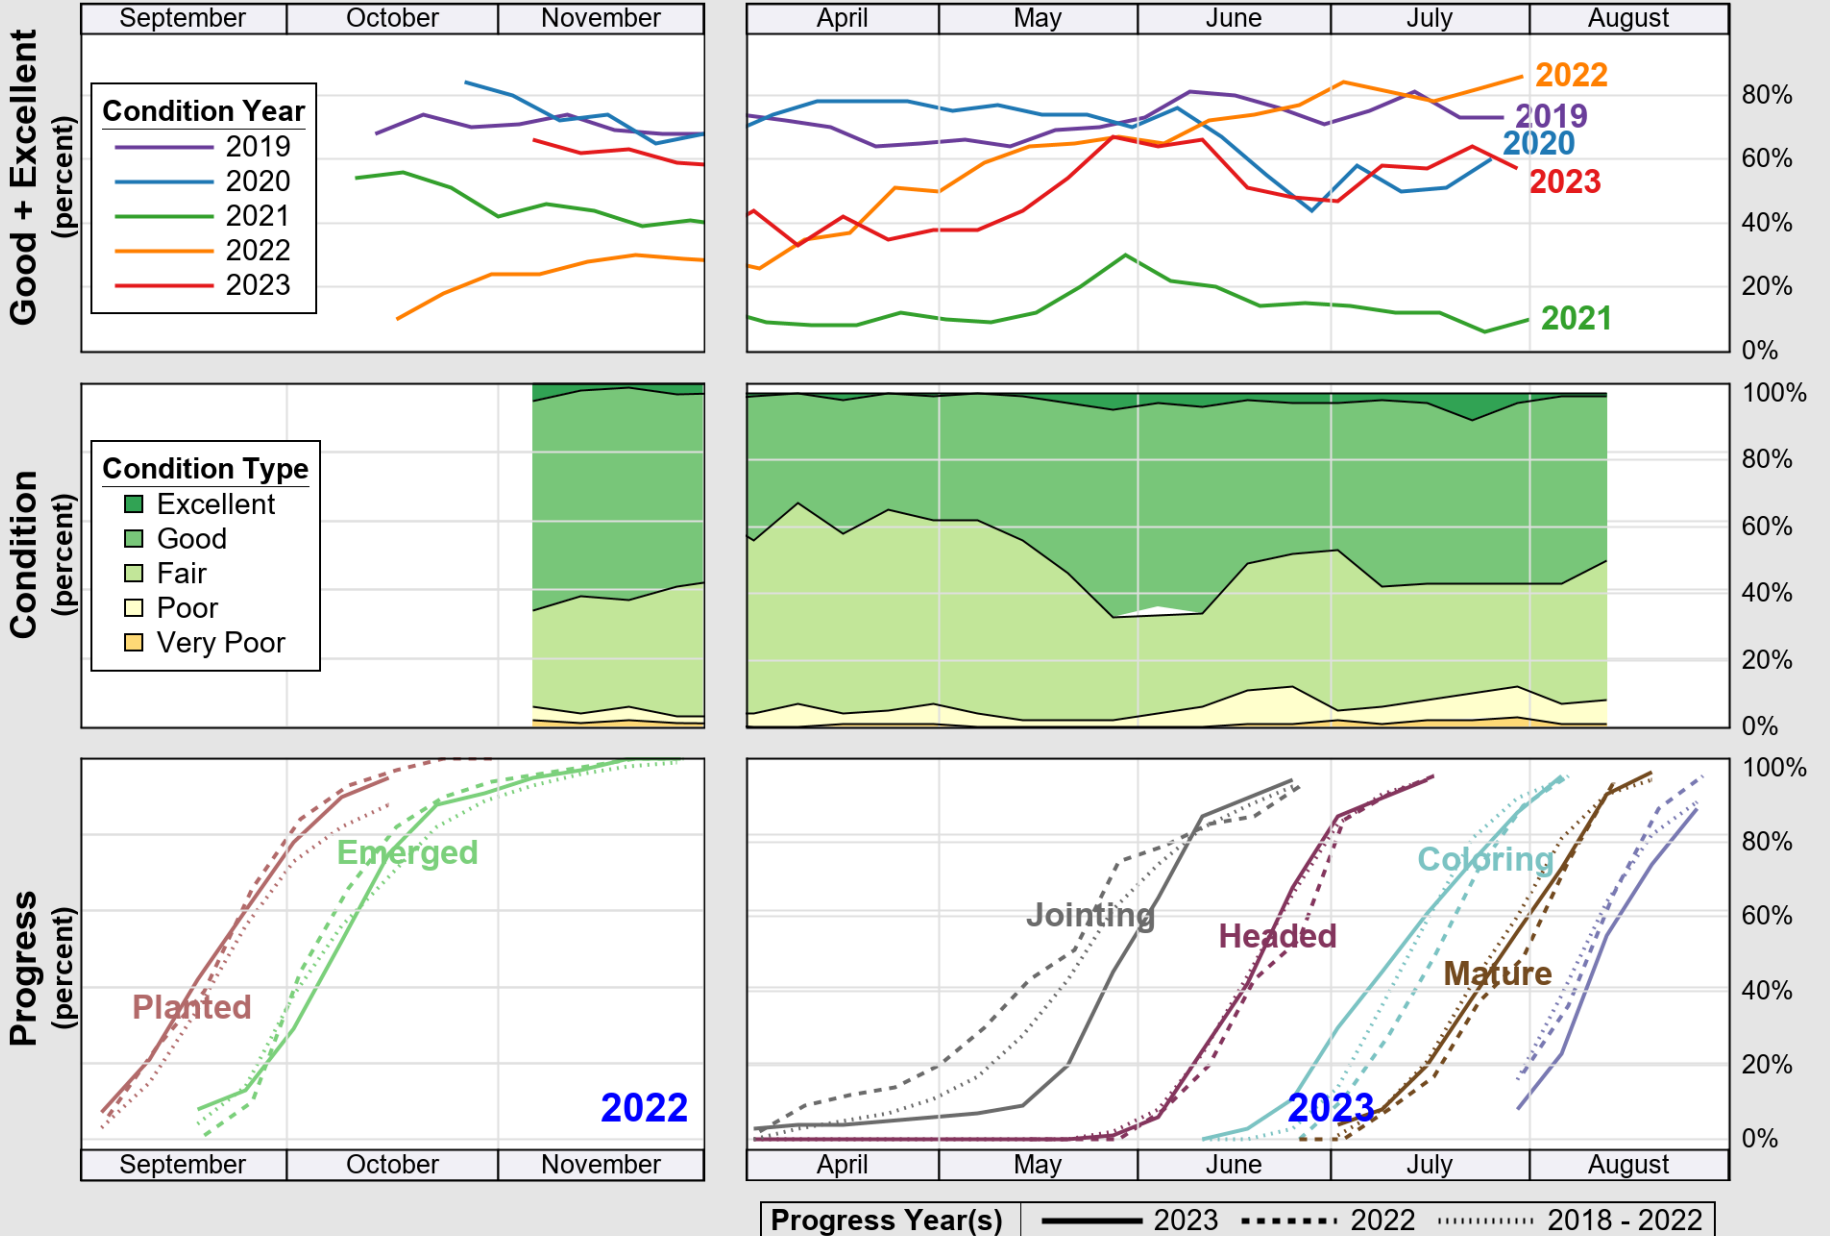

USDA

Crop Progress and Condition: Sugar Beets in North Dakota , 2023

NASS

Source: National Agricultural Statistics Service (NASS), Crop Progress Report

USDA

Crop Progress and Condition: Sunflower in North Dakota , 2023

NASS

Source: National Agricultural Statistics Service (NASS), Crop Progress Report

USDA

Crop Progress and Condition: Winter Wheat in North Dakota, 2023

NASS

Source: National Agricultural Statistics Service (NASS), Crop Progress Report