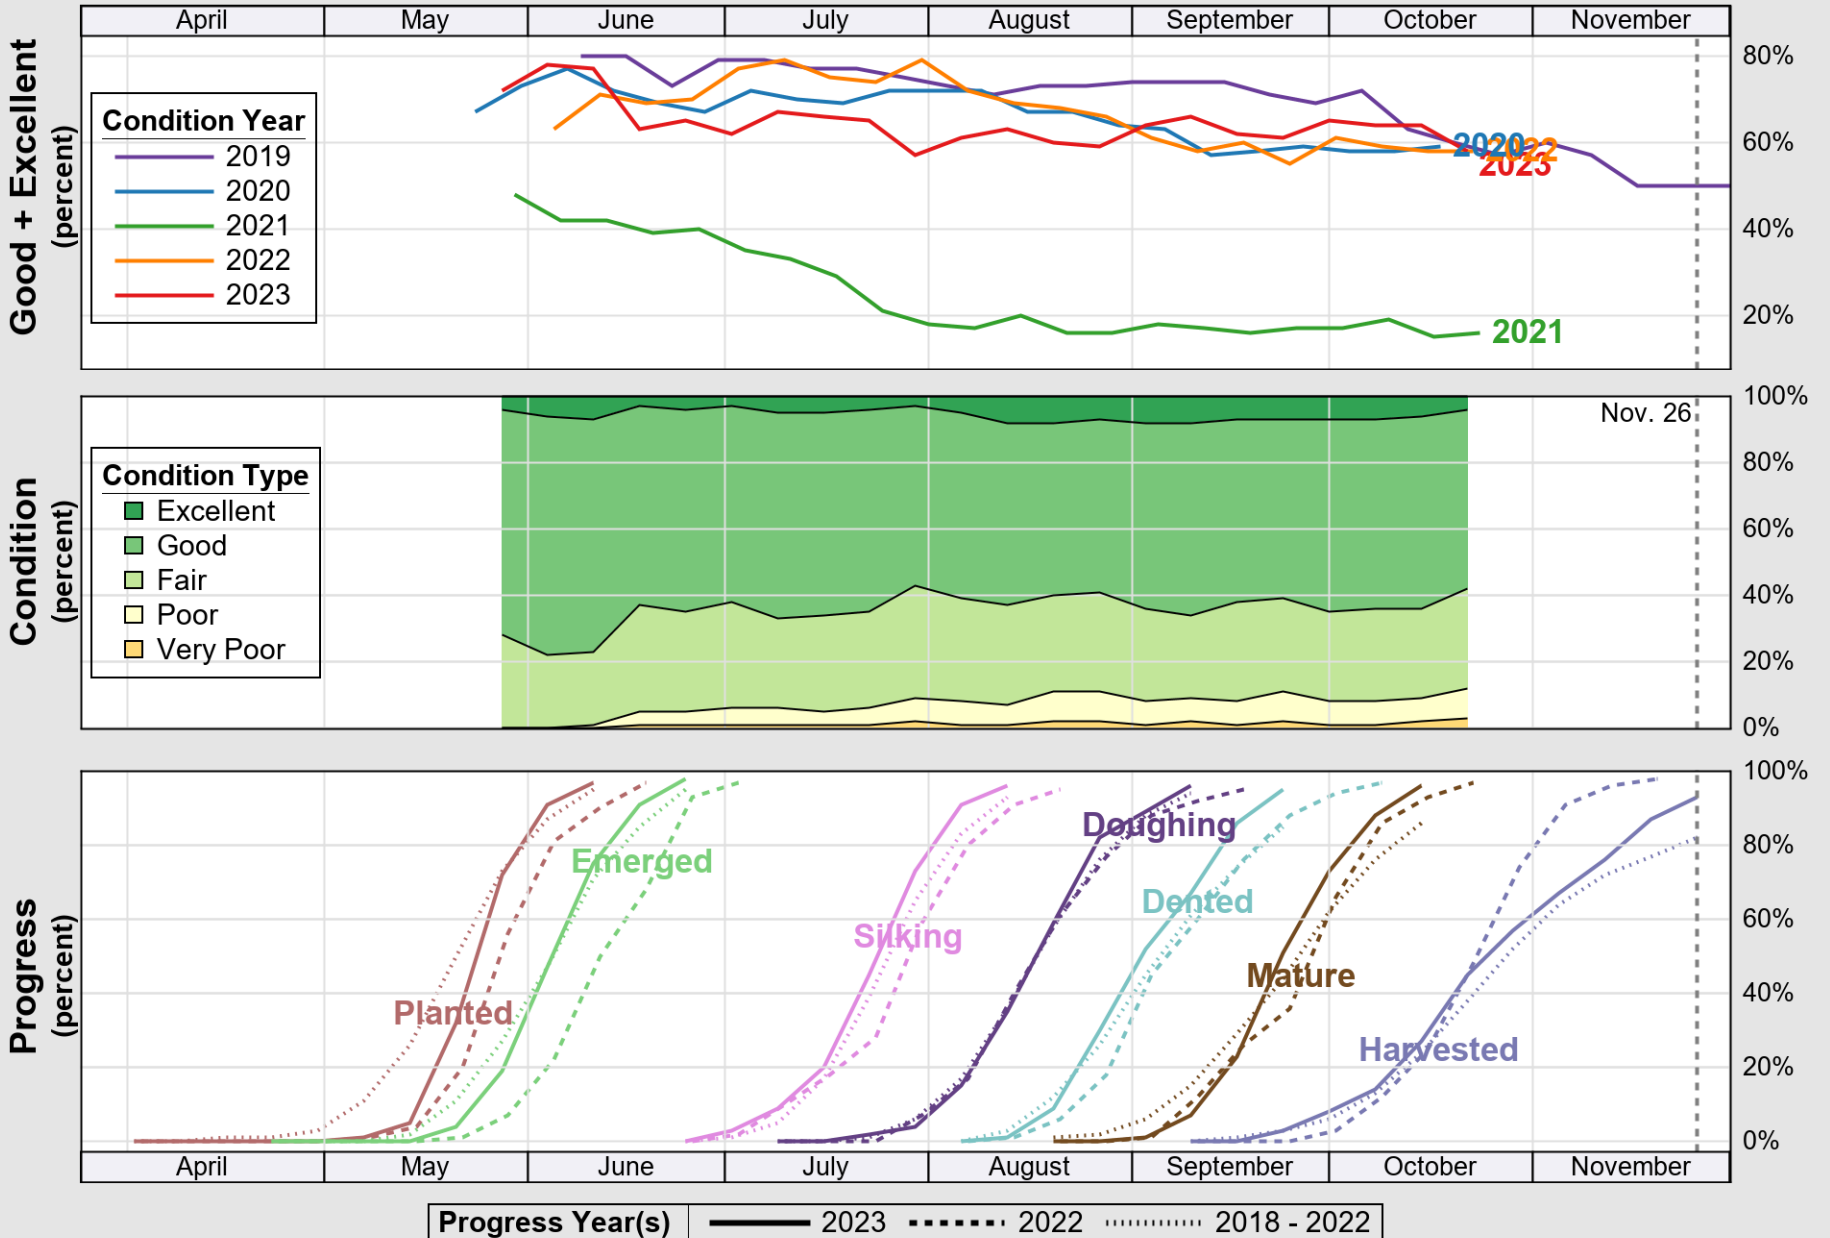

USDA

Crop Progress and Condition: Barley in North Dakota , 2023

NASS

Source: National Agricultural Statistics Service (NASS), Crop Progress Report

USDA

Crop Progress and Condition: Corn in North Dakota , 2023

NASS

Source: National Agricultural Statistics Service (NASS), Crop Progress Report

USDA

Crop Progress and Condition: Oats in North Dakota , 2023

NASS

Source: National Agricultural Statistics Service (NASS), Crop Progress Report

USDA Crop Progress and Condition: Pasture and Range in North Dakota , 2023 **NASS**

Source: National Agricultural Statistics Service (NASS), Crop Progress Report

USDA

Crop Progress and Condition: Soybeans in North Dakota , 2023

NASS

Source: National Agricultural Statistics Service (NASS), Crop Progress Report

USDA

Crop Progress and Condition: Spring Wheat in North Dakota , 2023

NASS

Source: National Agricultural Statistics Service (NASS), Crop Progress Report