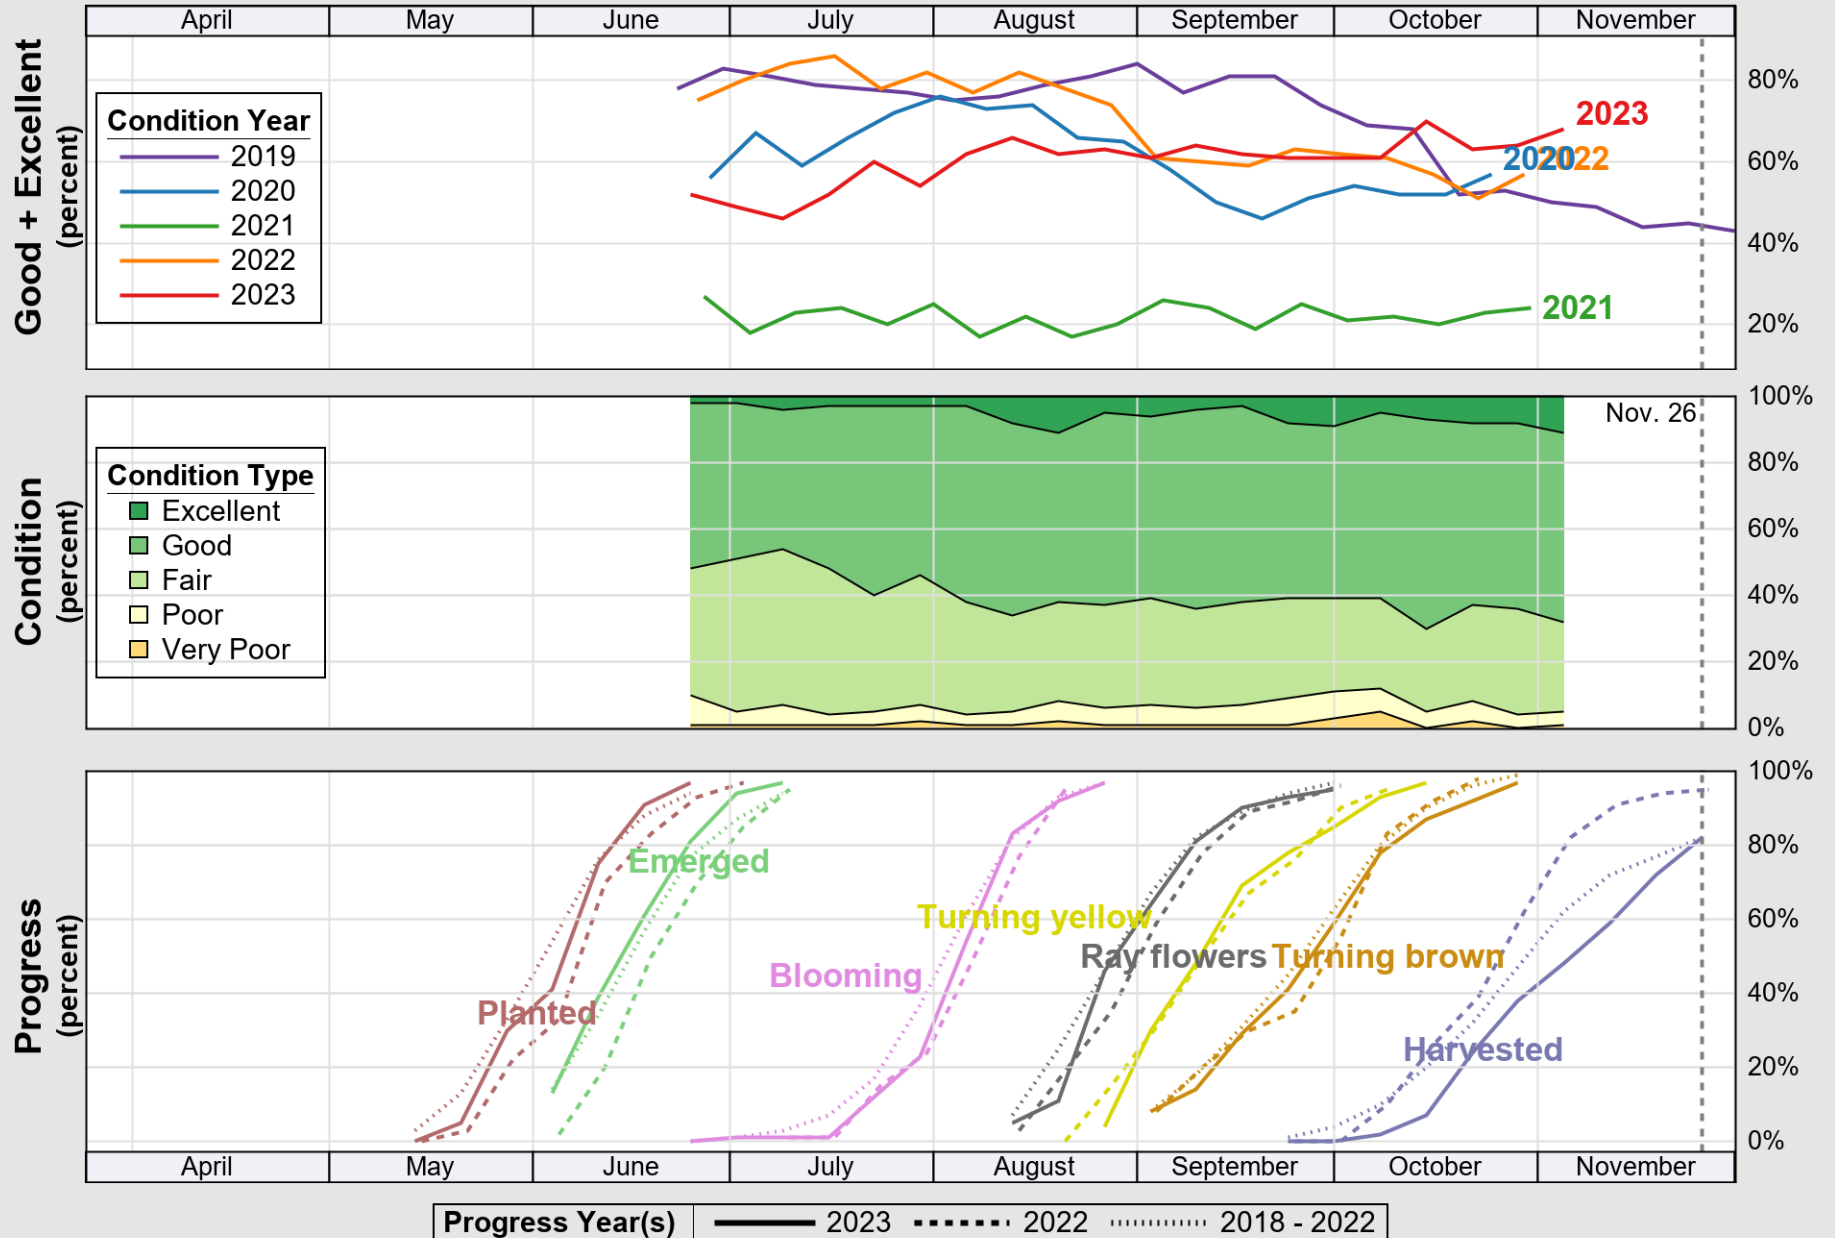

NASS

Source: National Agricultural Statistics Service (NASS), Crop Progress Report

USDA

Crop Progress and Condition: Spring Wheat in North Dakota , 2023

NASS

Source: National Agricultural Statistics Service (NASS), Crop Progress Report

USDA

Crop Progress and Condition: Sugar Beets in North Dakota , 2023

NASS

Source: National Agricultural Statistics Service (NASS), Crop Progress Report

USDA

Crop Progress and Condition: Sunflower in North Dakota , 2023

NASS

Source: National Agricultural Statistics Service (NASS), Crop Progress Report

USDA

Crop Progress and Condition: Winter Wheat in North Dakota, 2023

NASS

Source: National Agricultural Statistics Service (NASS), Crop Progress Report