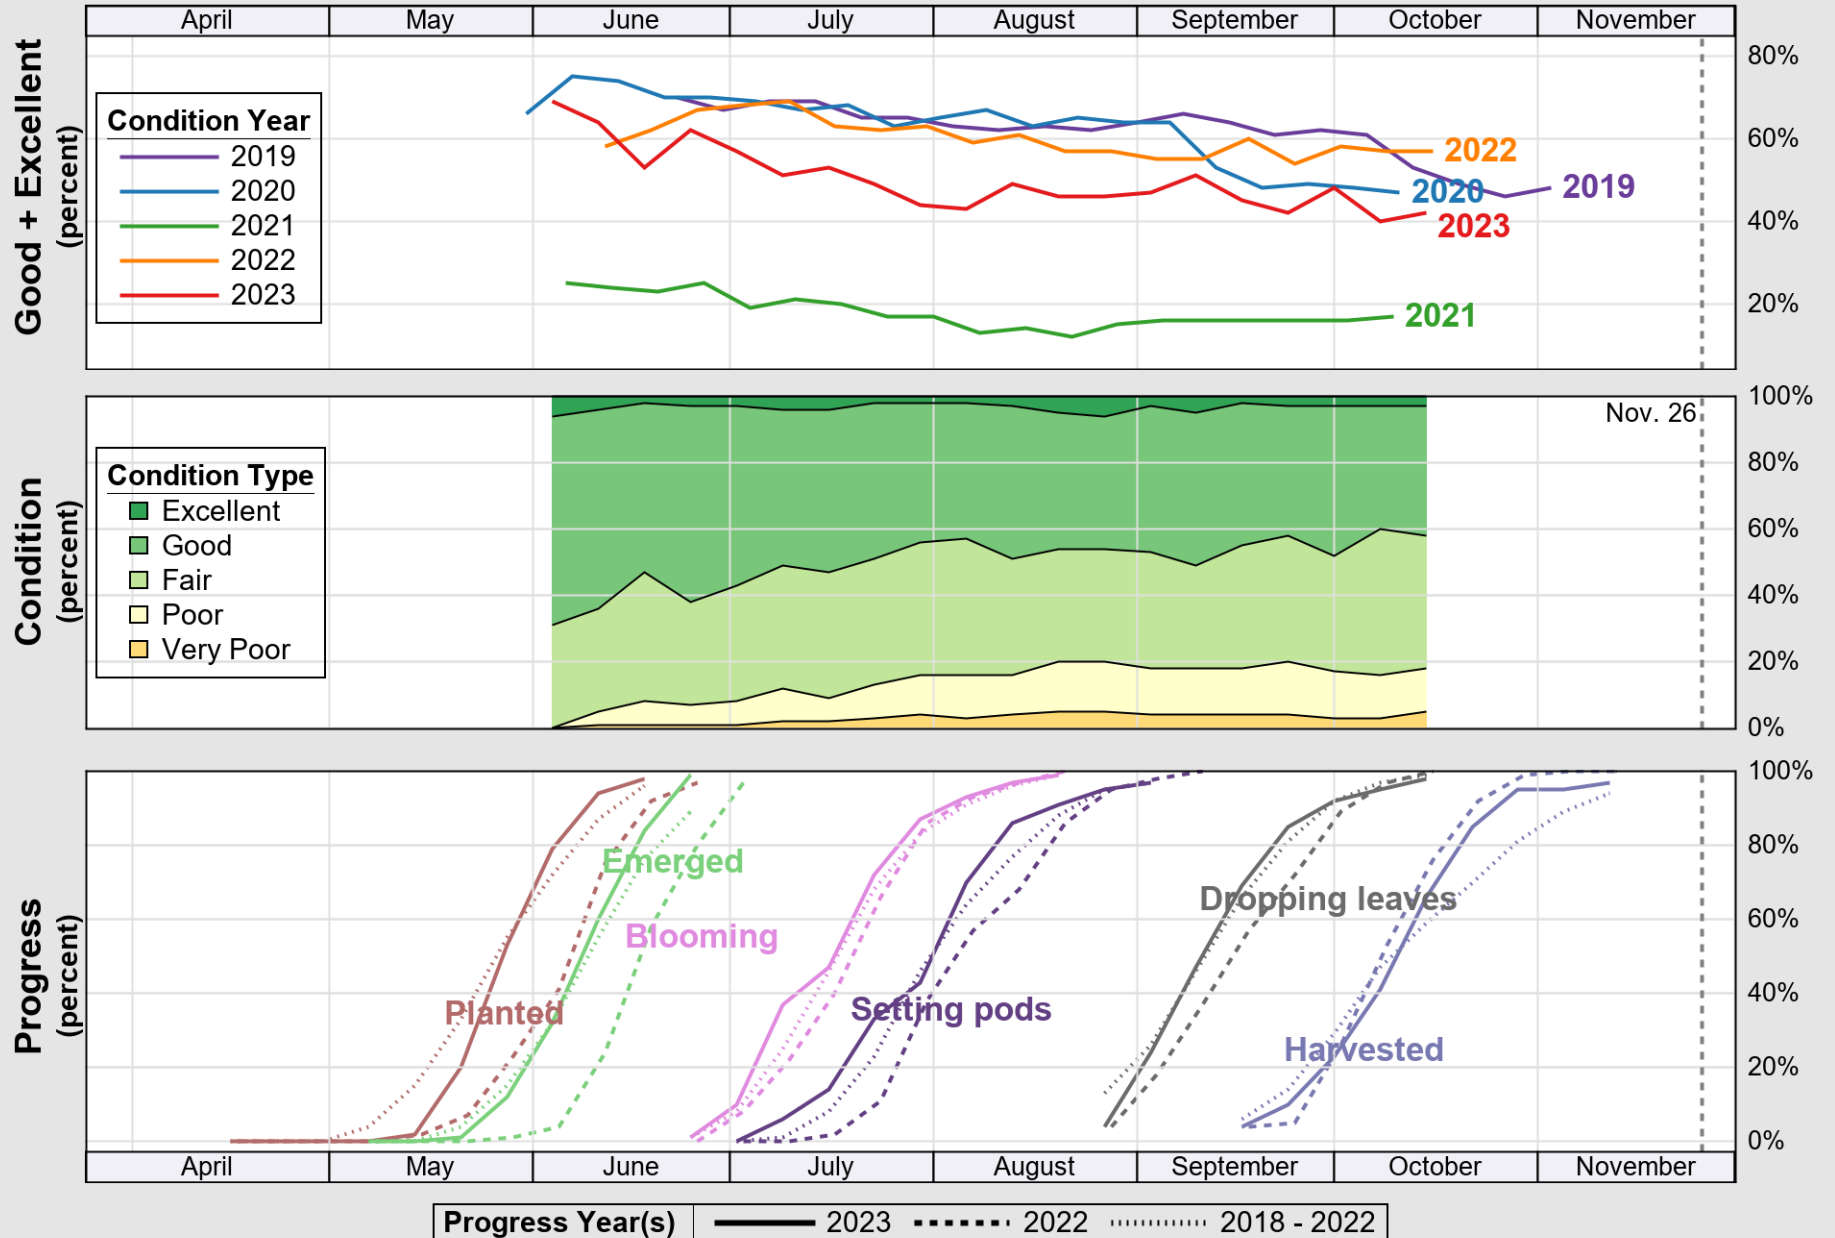

NASS

Source: National Agricultural Statistics Service (NASS), Crop Progress Report

USDA

Crop Progress and Condition: Oats in North Dakota , 2023

NASS

Source: National Agricultural Statistics Service (NASS), Crop Progress Report

USDA Crop Progress and Condition: Pasture and Range in North Dakota , 2023 **NASS**

Source: National Agricultural Statistics Service (NASS), Crop Progress Report

USDA

Crop Progress and Condition: Soybeans in North Dakota , 2023

NASS

Source: National Agricultural Statistics Service (NASS), Crop Progress Report

USDA

Crop Progress and Condition: Spring Wheat in North Dakota , 2023

NASS

Source: National Agricultural Statistics Service (NASS), Crop Progress Report

USDA

Crop Progress and Condition: Sugar Beets in North Dakota , 2023

NASS

Source: National Agricultural Statistics Service (NASS), Crop Progress Report

USDA

Crop Progress and Condition: Sunflower in North Dakota , 2023