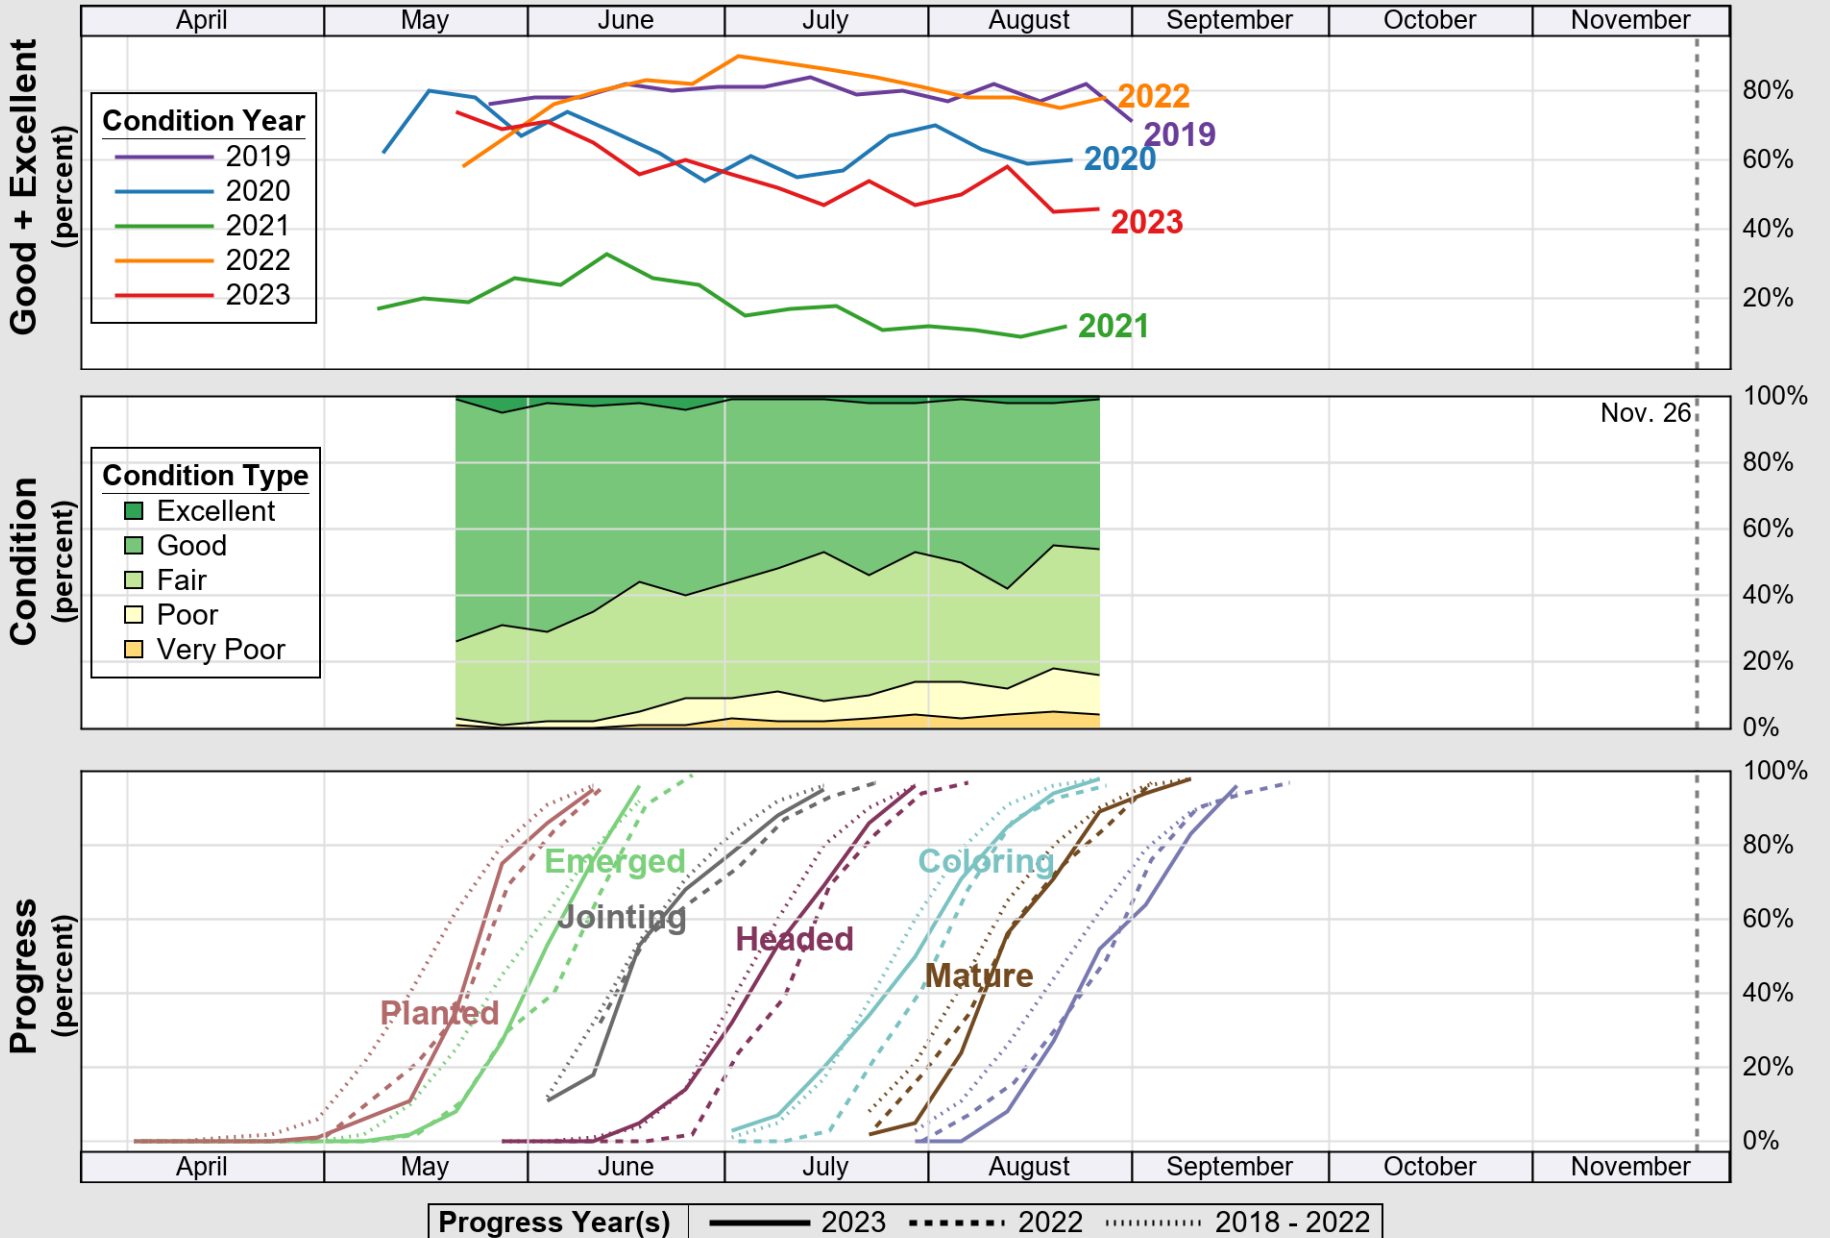

USDA

Crop Progress and Condition: Barley in North Dakota , 2023

NASS

Source: National Agricultural Statistics Service (NASS), Crop Progress Report

USDA

Crop Progress and Condition: Corn in North Dakota , 2023

NASS

Source: National Agricultural Statistics Service (NASS), Crop Progress Report

USDA

Crop Progress and Condition: Oats in North Dakota , 2023

NASS

Source: National Agricultural Statistics Service (NASS), Crop Progress Report

USDA Crop Progress and Condition: Pasture and Range in North Dakota , 2023 **NASS**

Source: National Agricultural Statistics Service (NASS), Crop Progress Report

USDA

Crop Progress and Condition: Soybeans in North Dakota , 2023

NASS

Source: National Agricultural Statistics Service (NASS), Crop Progress Report

USDA

Crop Progress and Condition: Spring Wheat in North Dakota , 2023

NASS

Source: National Agricultural Statistics Service (NASS), Crop Progress Report