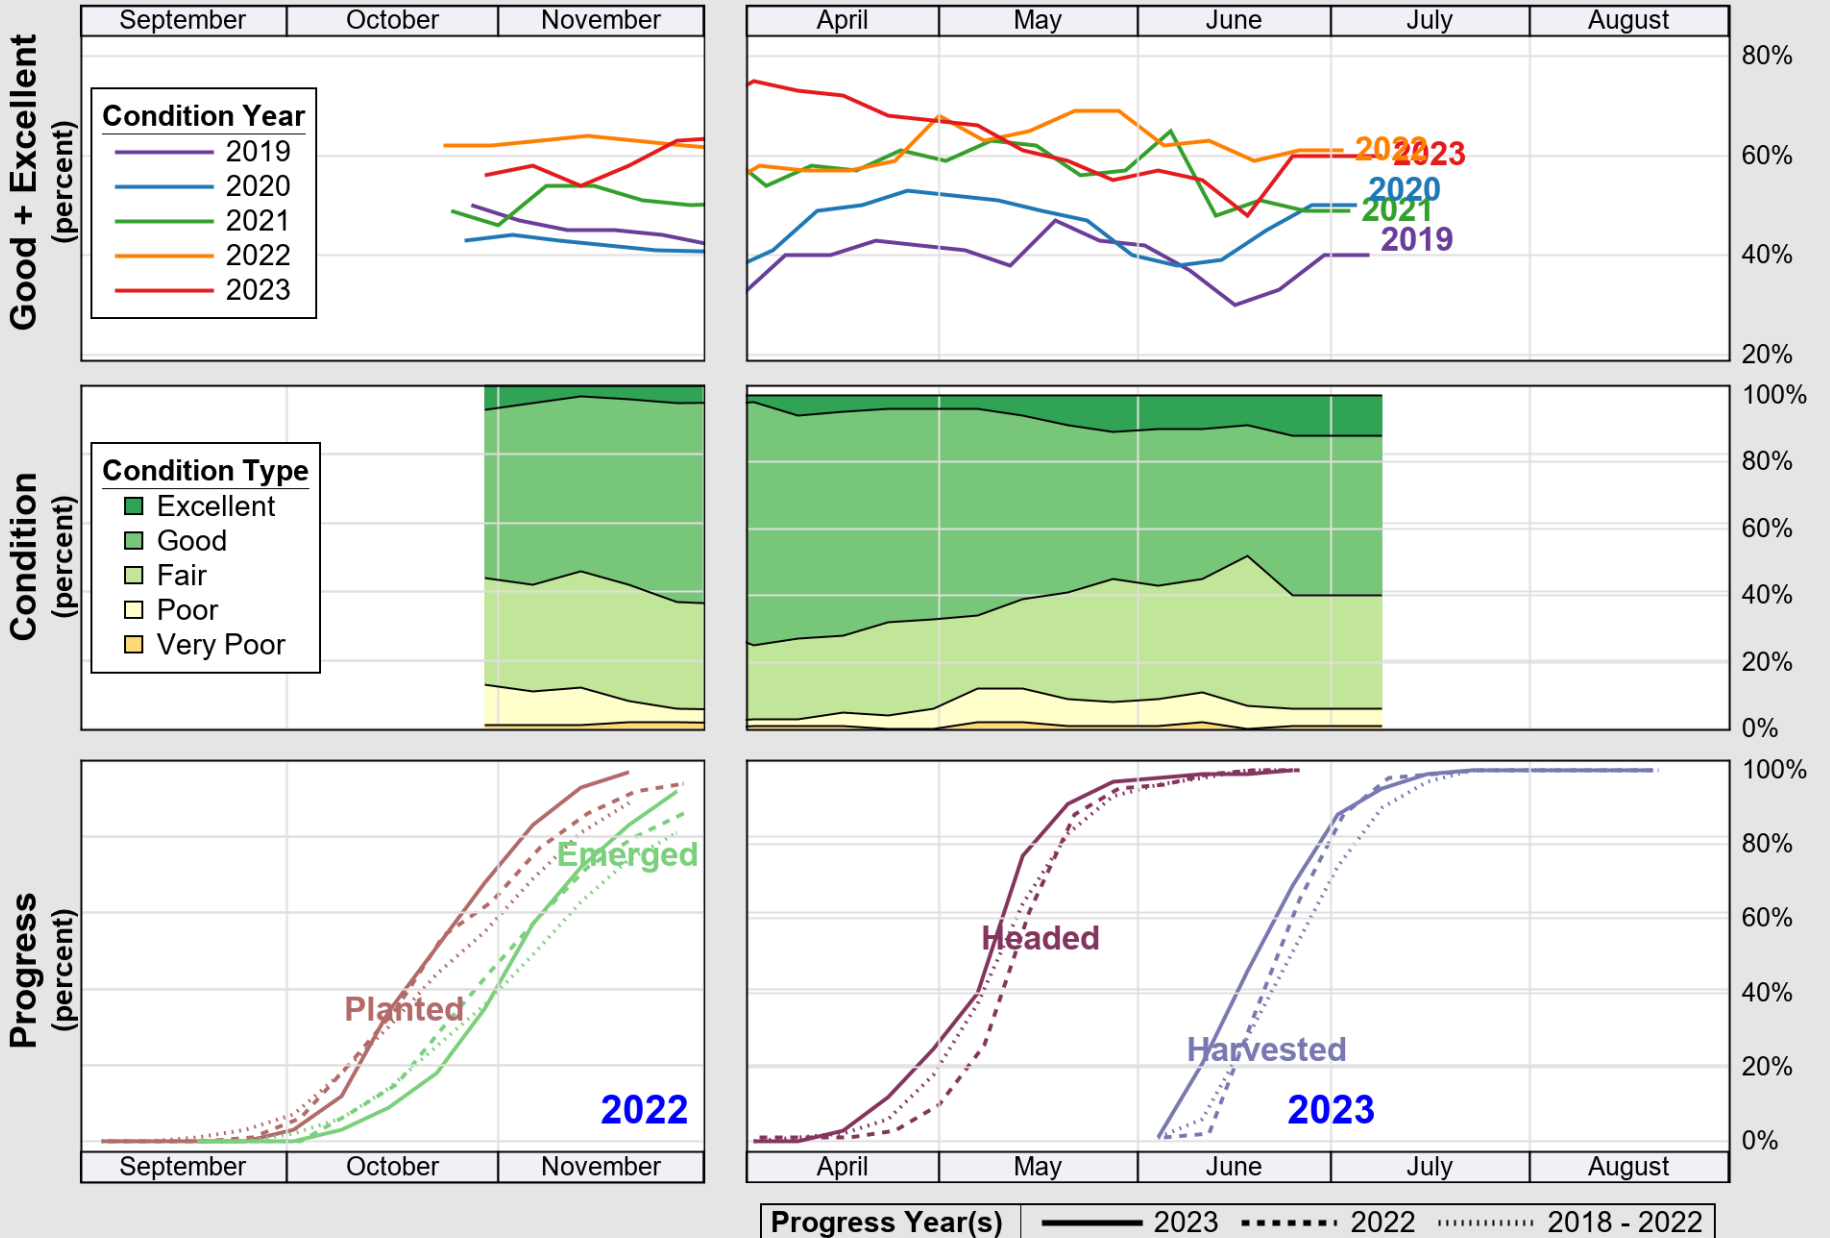

USDA

Crop Progress and Condition: Pasture and Range in Missouri , 2023

NASS

Source: National Agricultural Statistics Service (NASS), Crop Progress Report

USDA

Crop Progress and Condition: Rice in Missouri , 2023

NASS

Source: National Agricultural Statistics Service (NASS), Crop Progress Report

USDA

Crop Progress and Condition: Soybeans in Missouri , 2023

NASS

Source: National Agricultural Statistics Service (NASS), Crop Progress Report

USDA

Crop Progress and Condition: Winter Wheat in Missouri , 2023

NASS

Source: National Agricultural Statistics Service (NASS), Crop Progress Report