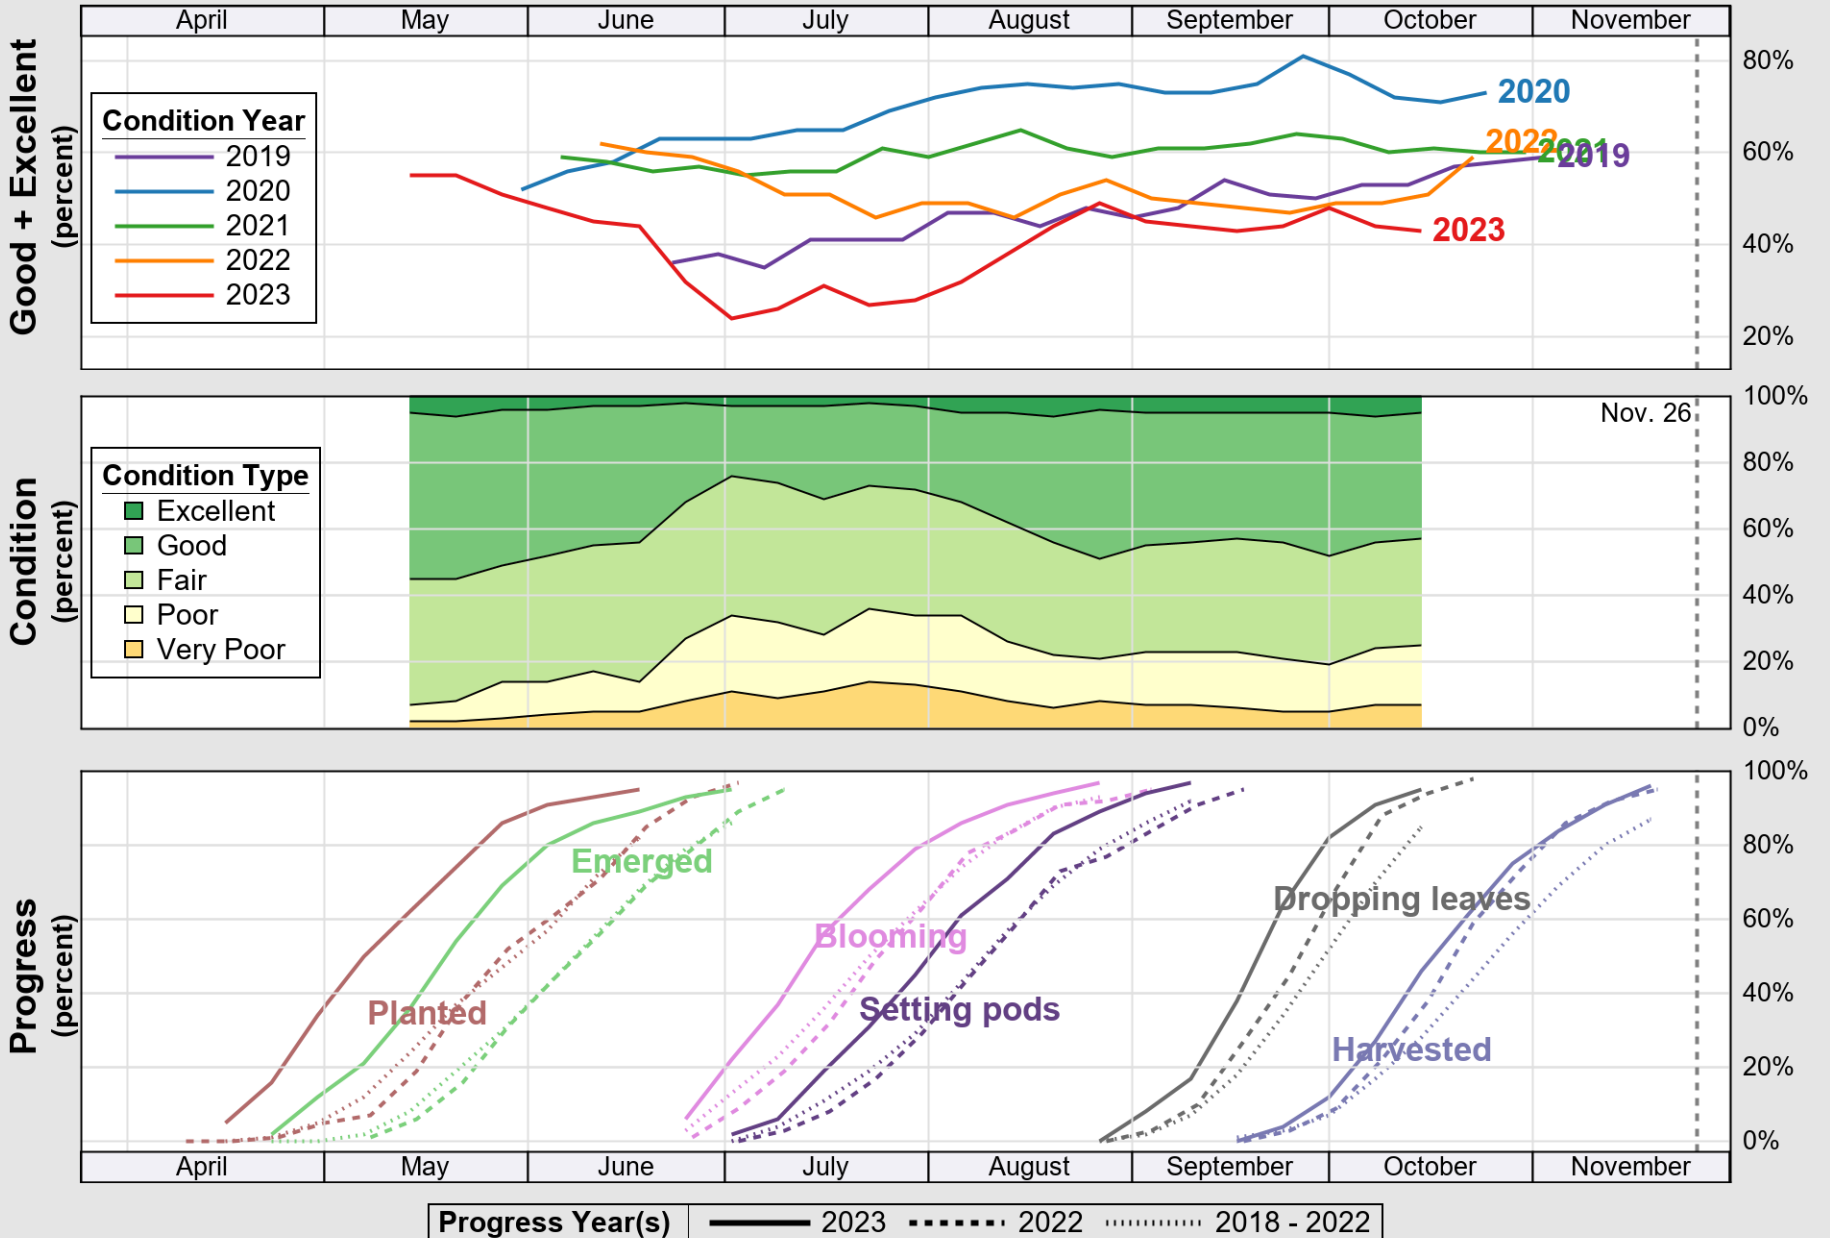

USDA

Crop Progress and Condition: Pasture and Range in Missouri , 2023

NASS

Source: National Agricultural Statistics Service (NASS), Crop Progress Report

USDA

Crop Progress and Condition: Rice in Missouri , 2023

NASS

Source: National Agricultural Statistics Service (NASS), Crop Progress Report

USDA

Crop Progress and Condition: Soybeans in Missouri , 2023

NASS

Source: National Agricultural Statistics Service (NASS), Crop Progress Report

USDA

Crop Progress and Condition: Winter Wheat in Missouri , 2023

NASS

Source: National Agricultural Statistics Service (NASS), Crop Progress Report