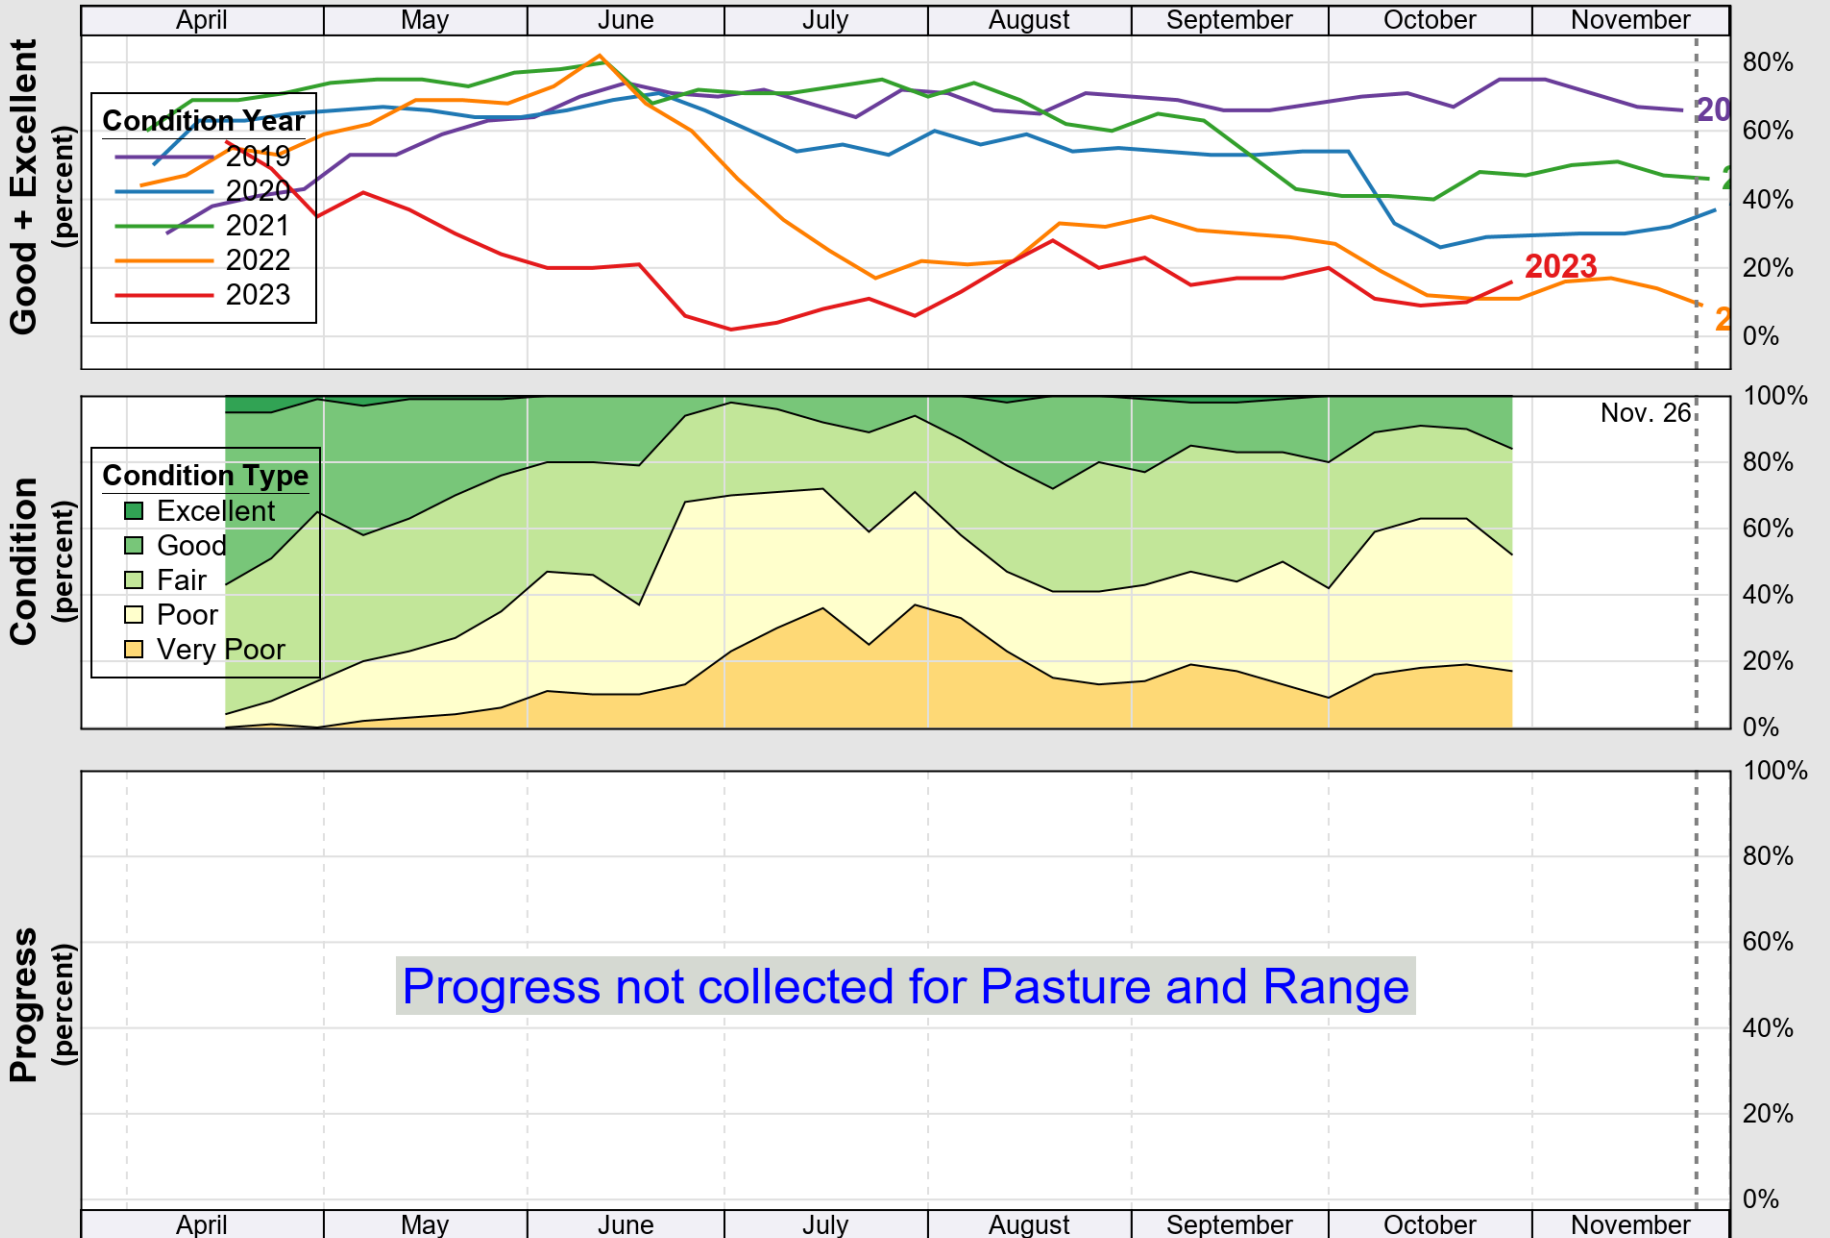

USDA

Crop Progress and Condition: Corn in Missouri, 2023

NASS

Source: National Agricultural Statistics Service (NASS), Crop Progress Report

USDA

Crop Progress and Condition: Cotton in Missouri , 2023

NASS

Source: National Agricultural Statistics Service (NASS), Crop Progress Report

USDA

Crop Progress and Condition: Pasture and Range in Missouri , 2023

NASS

Source: National Agricultural Statistics Service (NASS), Crop Progress Report

USDA

Crop Progress and Condition: Rice in Missouri , 2023

NASS

Source: National Agricultural Statistics Service (NASS), Crop Progress Report

USDA

Crop Progress and Condition: Soybeans in Missouri , 2023

NASS

Source: National Agricultural Statistics Service (NASS), Crop Progress Report