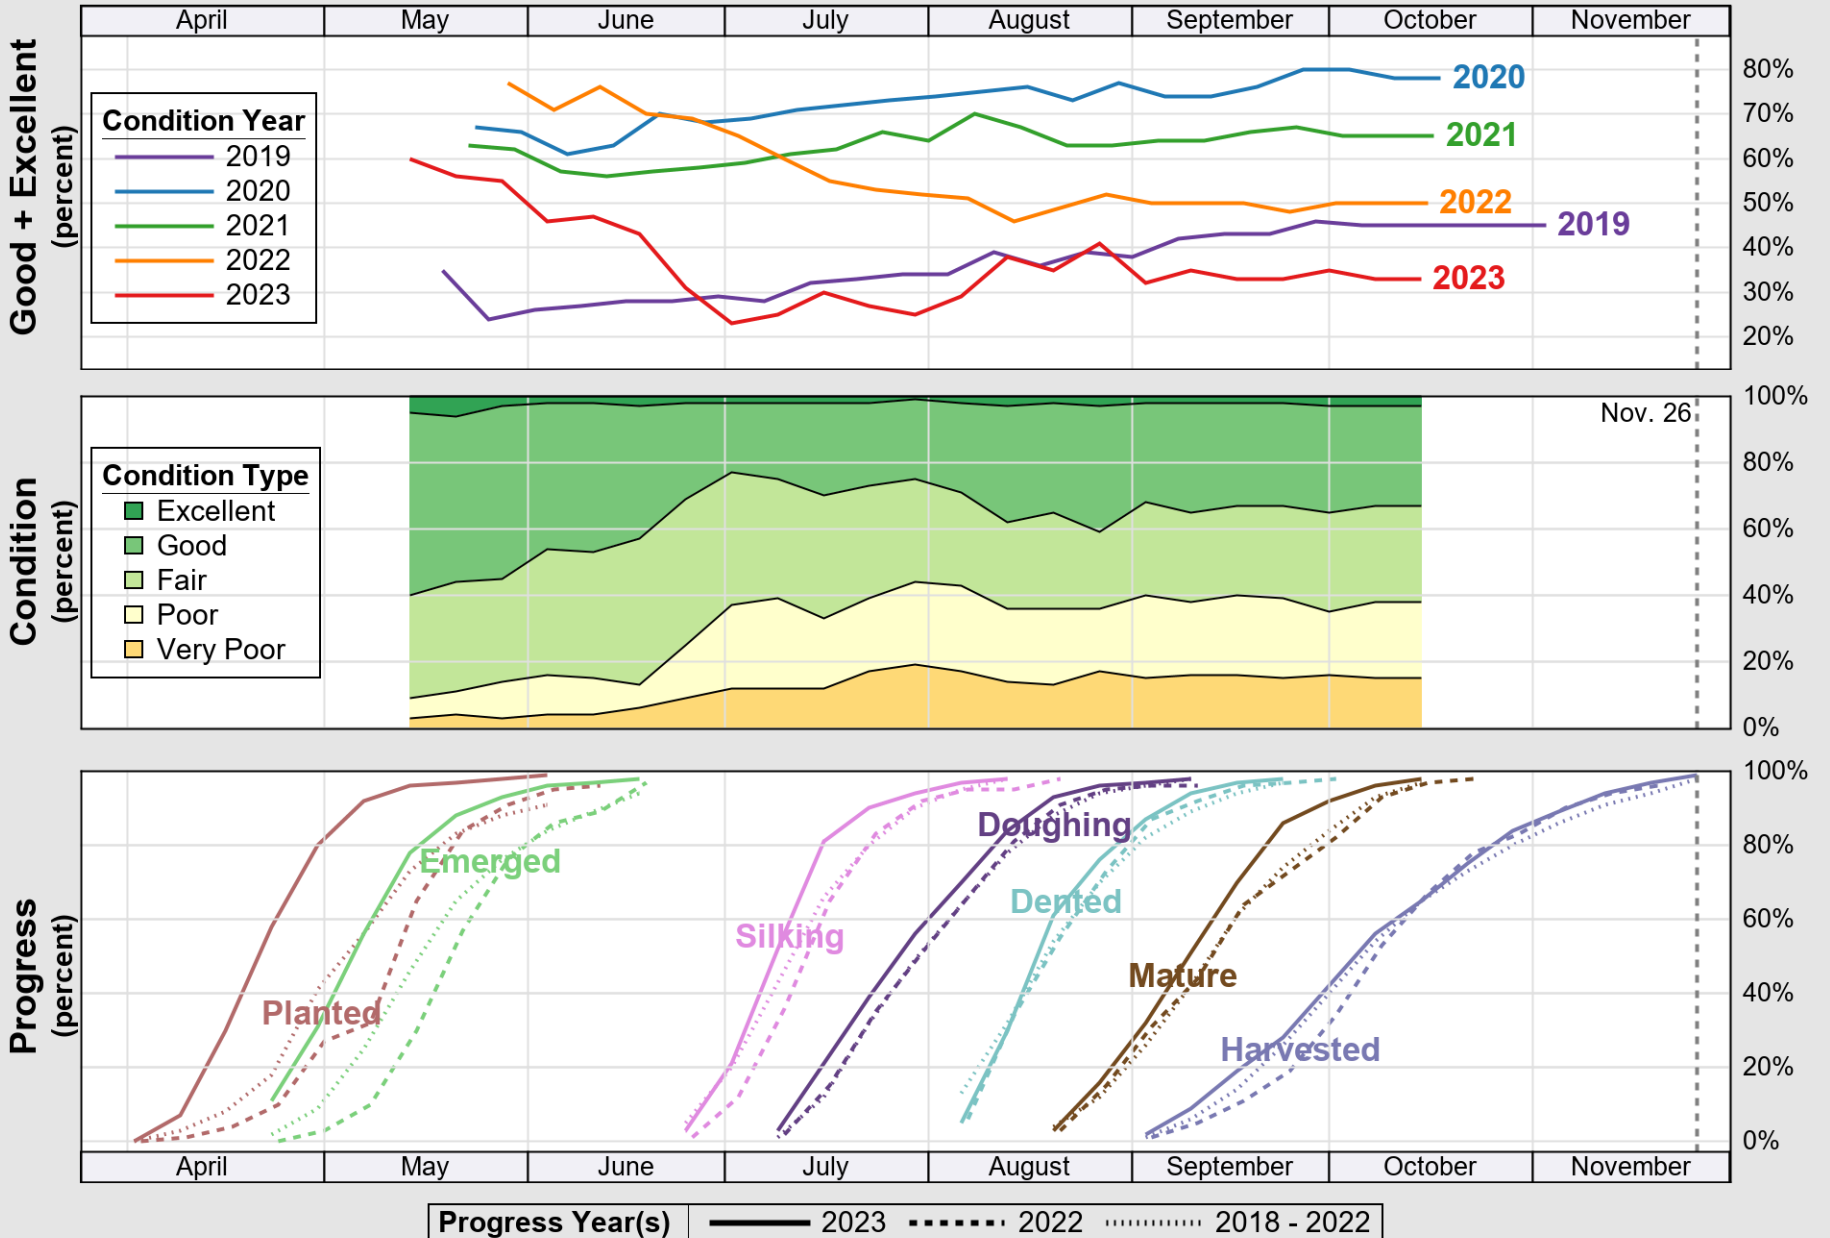

USDA

Crop Progress and Condition: Corn in Missouri, 2023

NASS

Source: National Agricultural Statistics Service (NASS), Crop Progress Report

USDA

Crop Progress and Condition: Cotton in Missouri , 2023

NASS

Source: National Agricultural Statistics Service (NASS), Crop Progress Report

USDA

Crop Progress and Condition: Pasture and Range in Missouri , 2023

NASS

Source: National Agricultural Statistics Service (NASS), Crop Progress Report

USDA

Crop Progress and Condition: Rice in Missouri , 2023

NASS

Source: National Agricultural Statistics Service (NASS), Crop Progress Report

USDA

Crop Progress and Condition: Soybeans in Missouri , 2023

NASS

Source: National Agricultural Statistics Service (NASS), Crop Progress Report