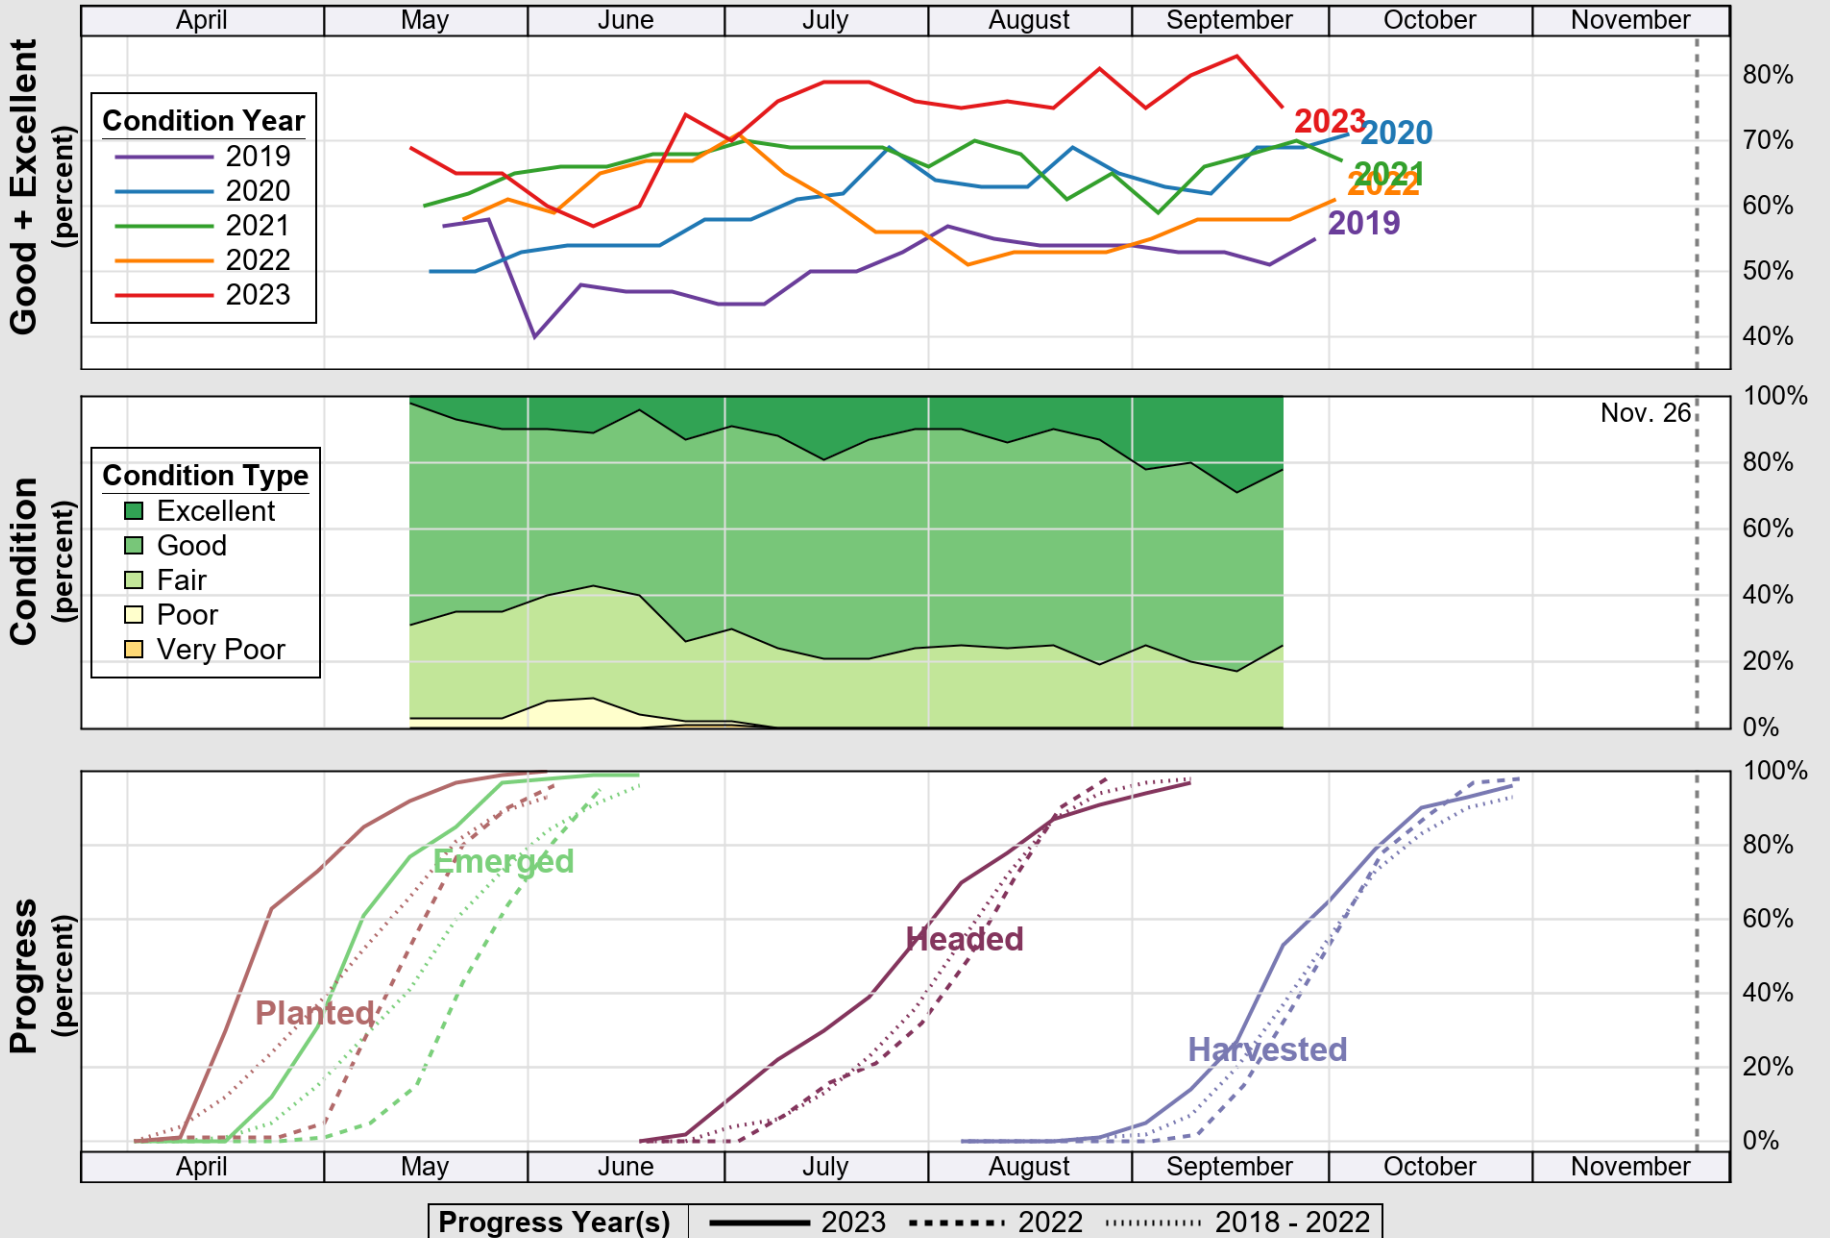

USDA

Crop Progress and Condition: Corn in Missouri, 2023

NASS

Source: National Agricultural Statistics Service (NASS), Crop Progress Report

USDA

Crop Progress and Condition: Cotton in Missouri , 2023

NASS

Source: National Agricultural Statistics Service (NASS), Crop Progress Report

USDA

Crop Progress and Condition: Pasture and Range in Missouri , 2023

NASS

Source: National Agricultural Statistics Service (NASS), Crop Progress Report

USDA

Crop Progress and Condition: Rice in Missouri , 2023

NASS

Source: National Agricultural Statistics Service (NASS), Crop Progress Report

USDA

Crop Progress and Condition: Soybeans in Missouri , 2023

NASS

Source: National Agricultural Statistics Service (NASS), Crop Progress Report

USDA

Crop Progress and Condition: Winter Wheat in Missouri , 2023

NASS

Source: National Agricultural Statistics Service (NASS), Crop Progress Report