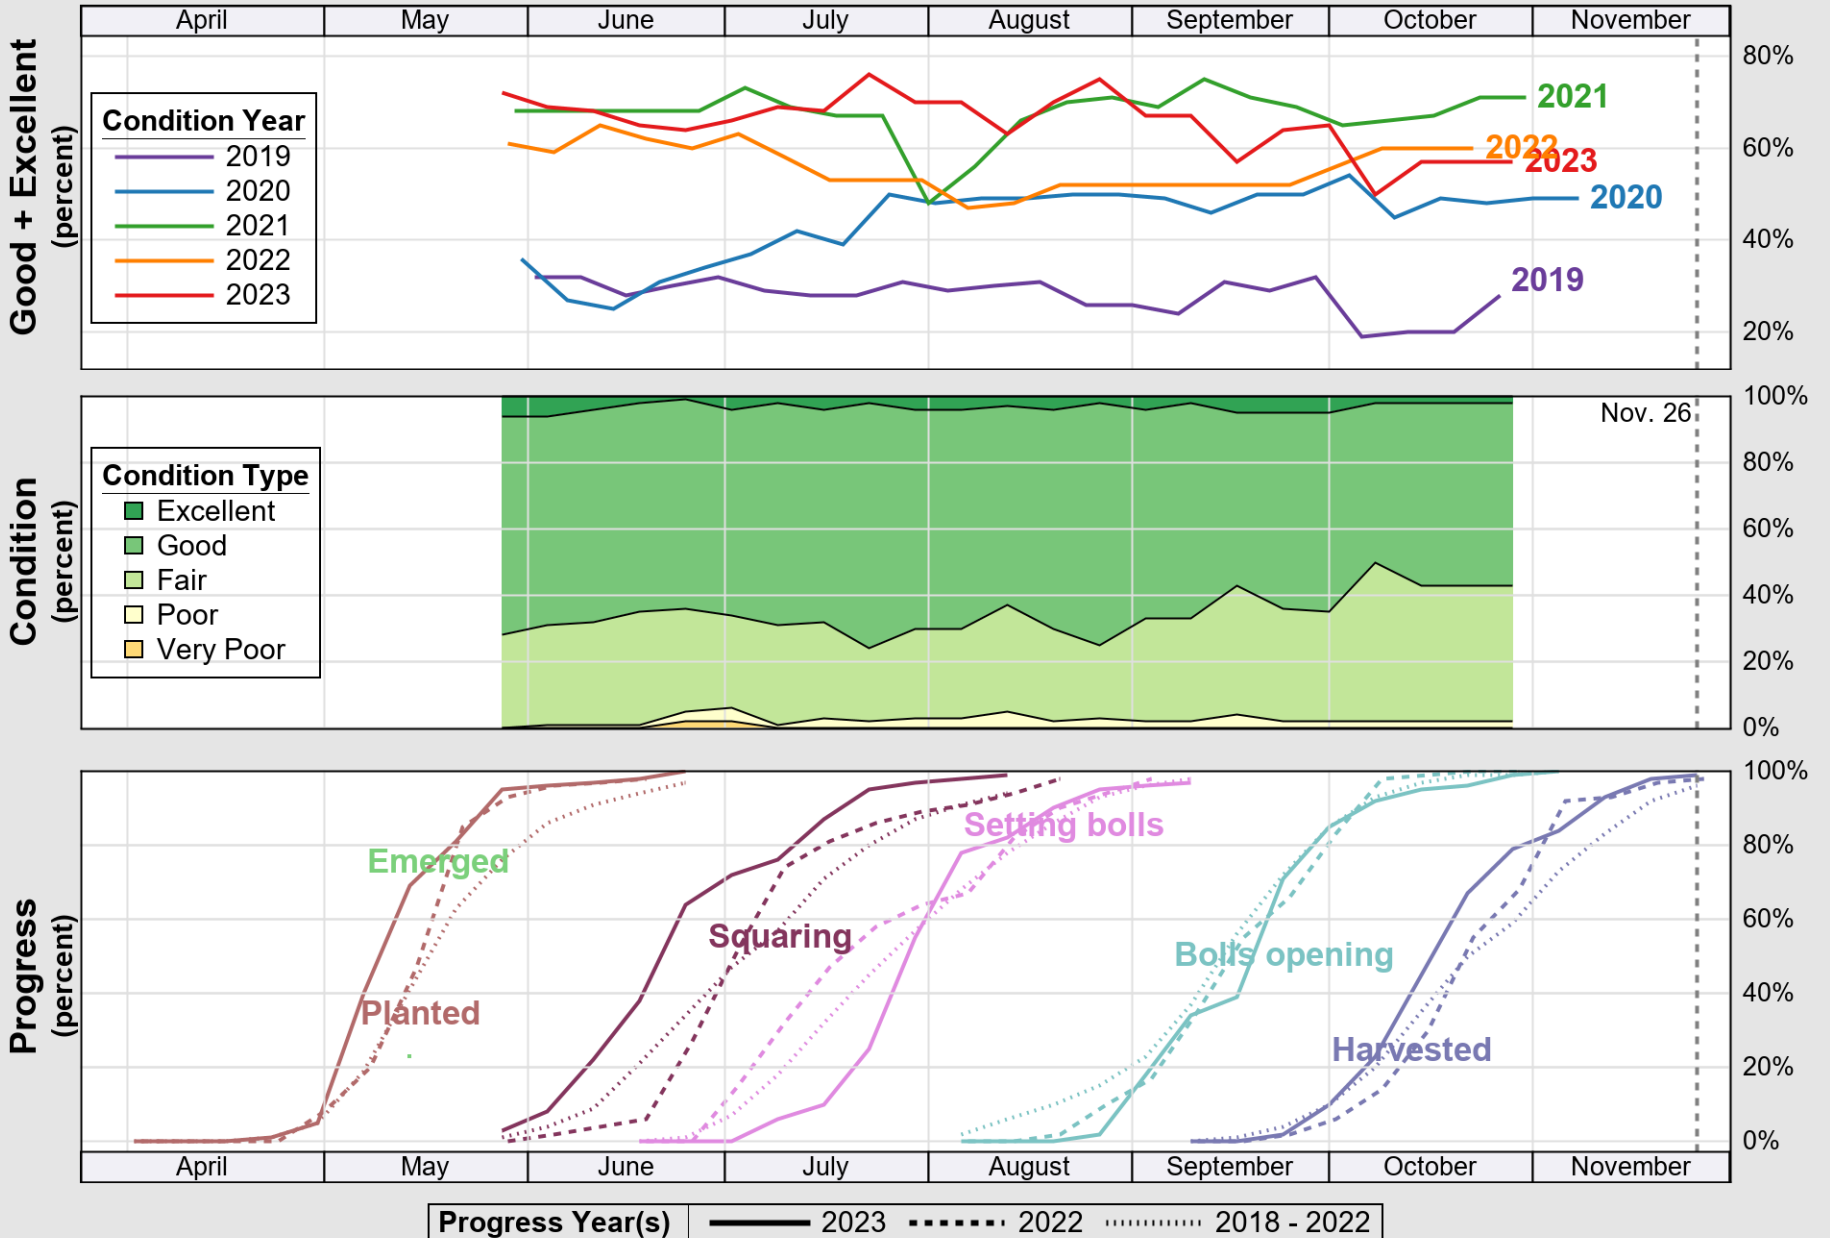

USDA

Crop Progress and Condition: Corn in Missouri, 2023

NASS

Source: National Agricultural Statistics Service (NASS), Crop Progress Report

USDA

Crop Progress and Condition: Cotton in Missouri , 2023

NASS

Source: National Agricultural Statistics Service (NASS), Crop Progress Report

USDA

Crop Progress and Condition: Pasture and Range in Missouri , 2023

NASS

Source: National Agricultural Statistics Service (NASS), Crop Progress Report

USDA

Crop Progress and Condition: Rice in Missouri , 2023

NASS

Source: National Agricultural Statistics Service (NASS), Crop Progress Report

USDA

Crop Progress and Condition: Soybeans in Missouri , 2023

NASS

Source: National Agricultural Statistics Service (NASS), Crop Progress Report

USDA

Crop Progress and Condition: Winter Wheat in Missouri , 2023

NASS

Source: National Agricultural Statistics Service (NASS), Crop Progress Report