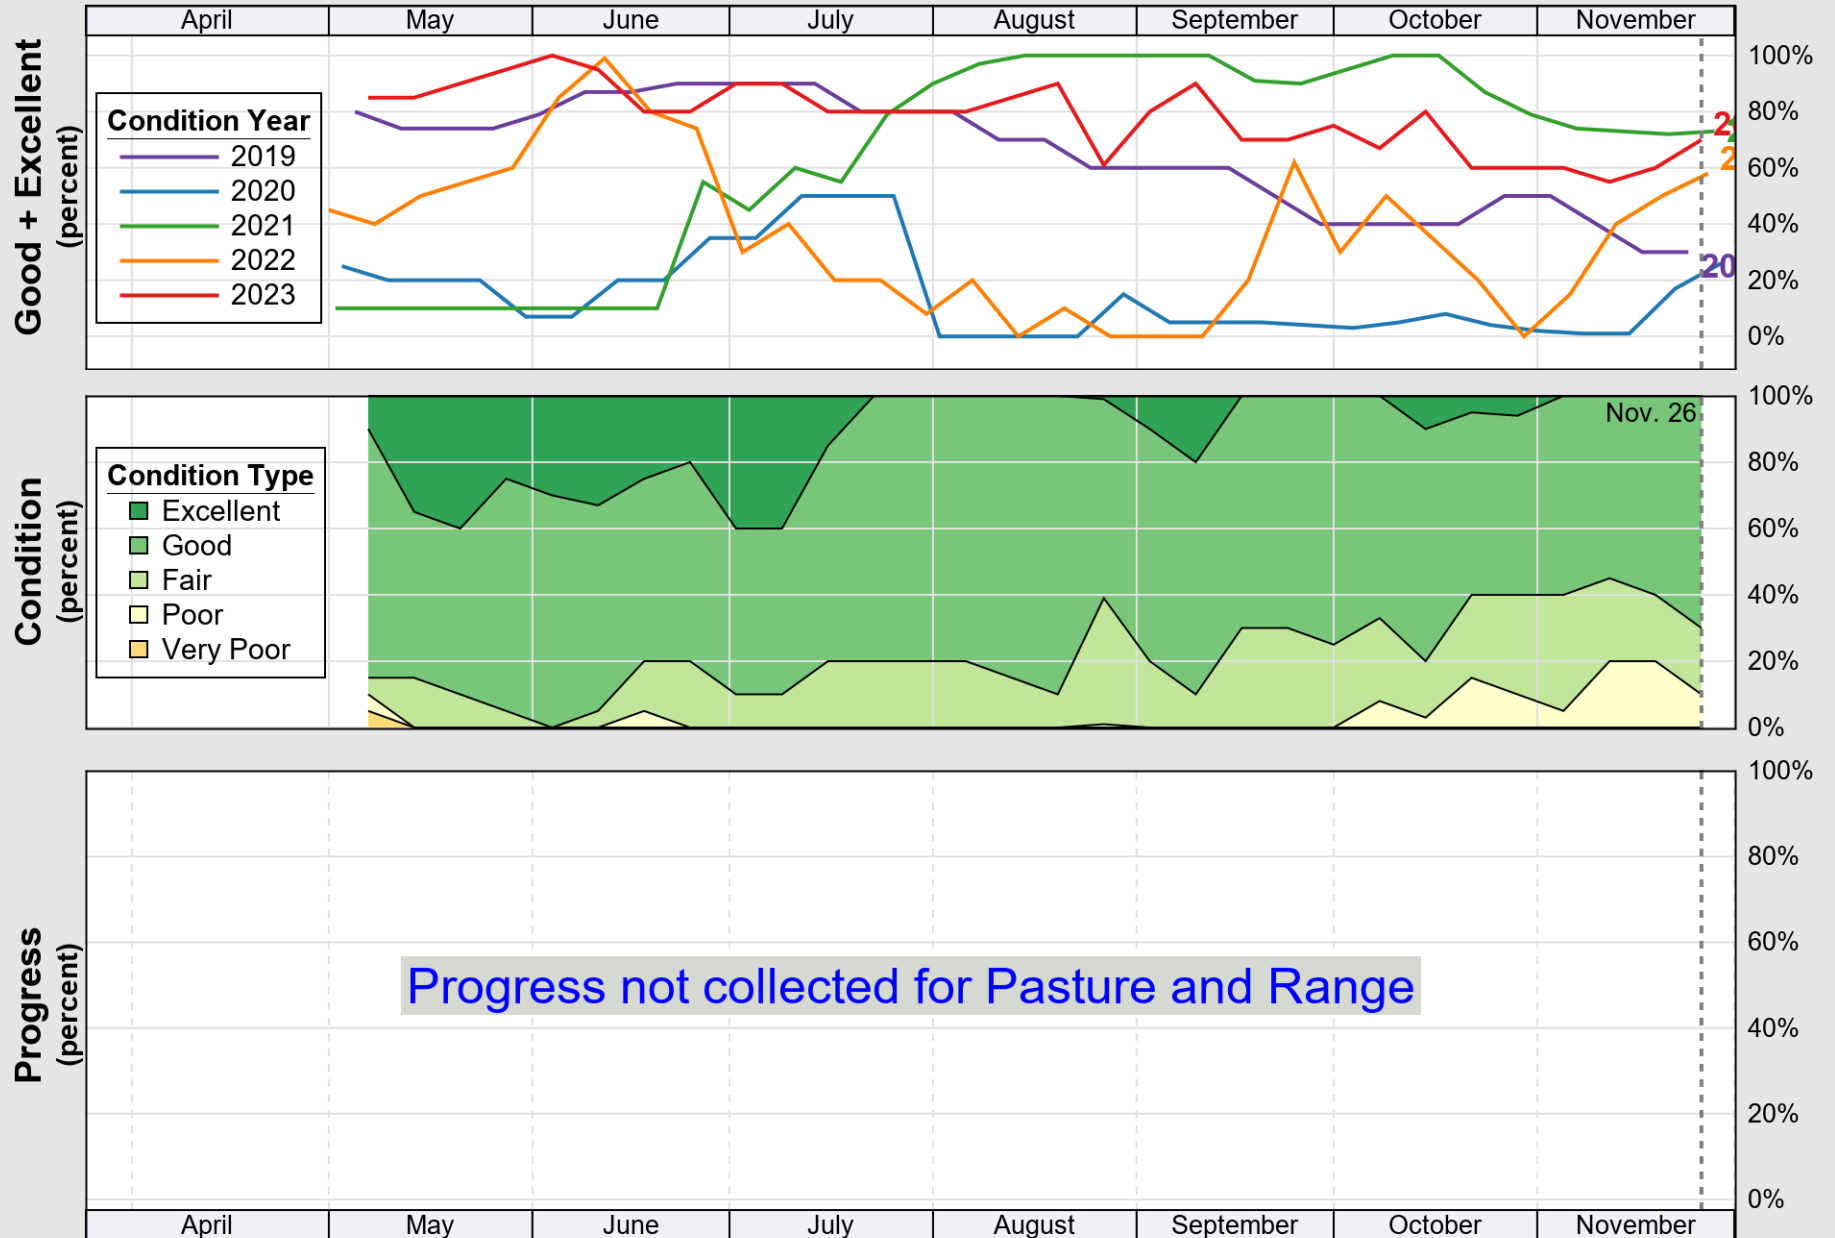

USDA

Crop Progress and Condition: Corn in Massachusetts , 2023

NASS

Source: National Agricultural Statistics Service (NASS), Crop Progress Report

USDA Crop Progress and Condition: Pasture and Range in Massachusetts , 2023 NASS

Source: National Agricultural Statistics Service (NASS), Crop Progress Report