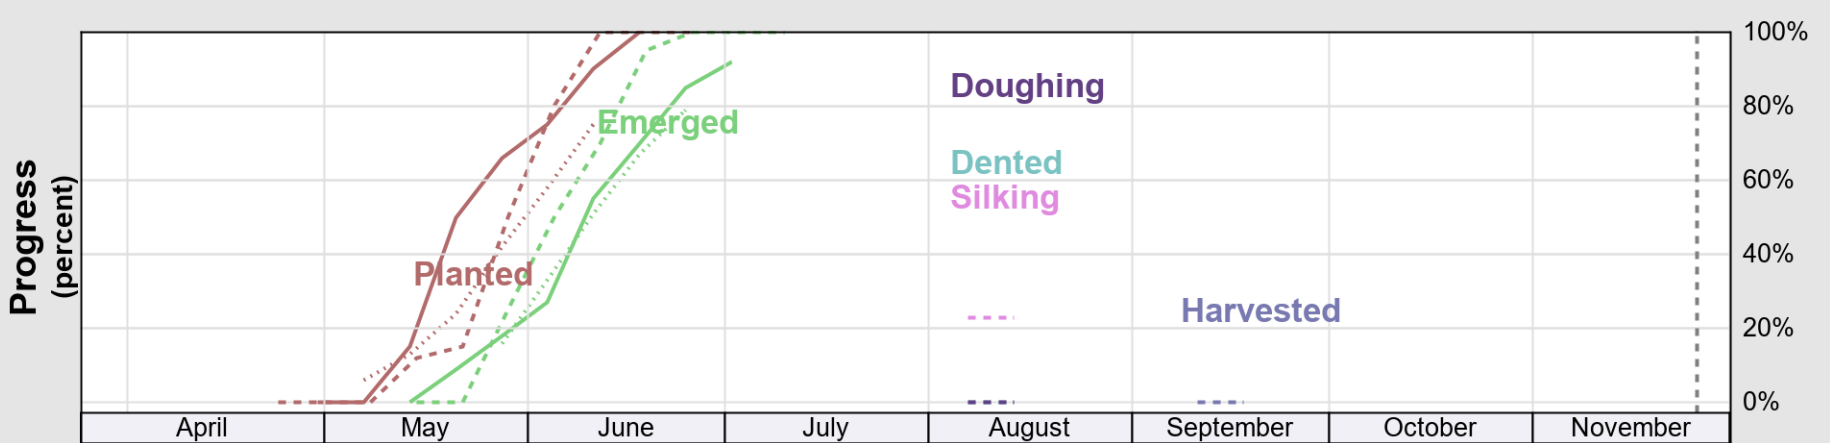

USDA

Crop Progress and Condition: Corn in Massachusetts , 2023

NASS

Source: National Agricultural Statistics Service (NASS), Crop Progress Report

USDA Crop Progress and Condition: Pasture and Range in Massachusetts , 2023 NASS