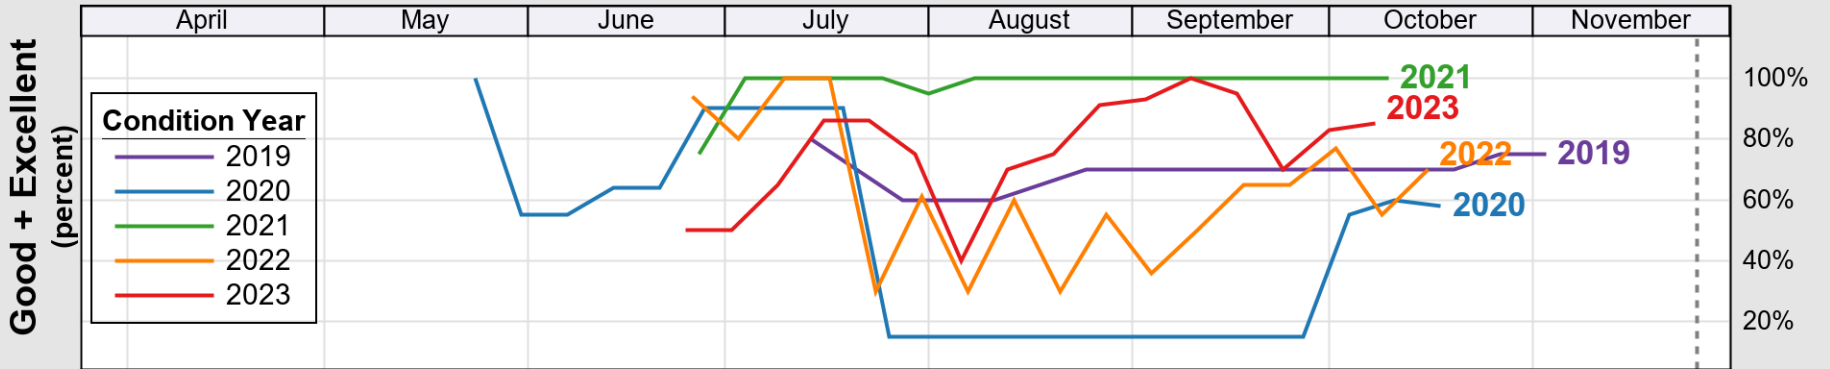

USDA

Crop Progress and Condition: Corn in Massachusetts , 2023

NASS

Source: National Agricultural Statistics Service (NASS), Crop Progress Report

USDA Crop Progress and Condition: Pasture and Range in Massachusetts , 2023 NASS