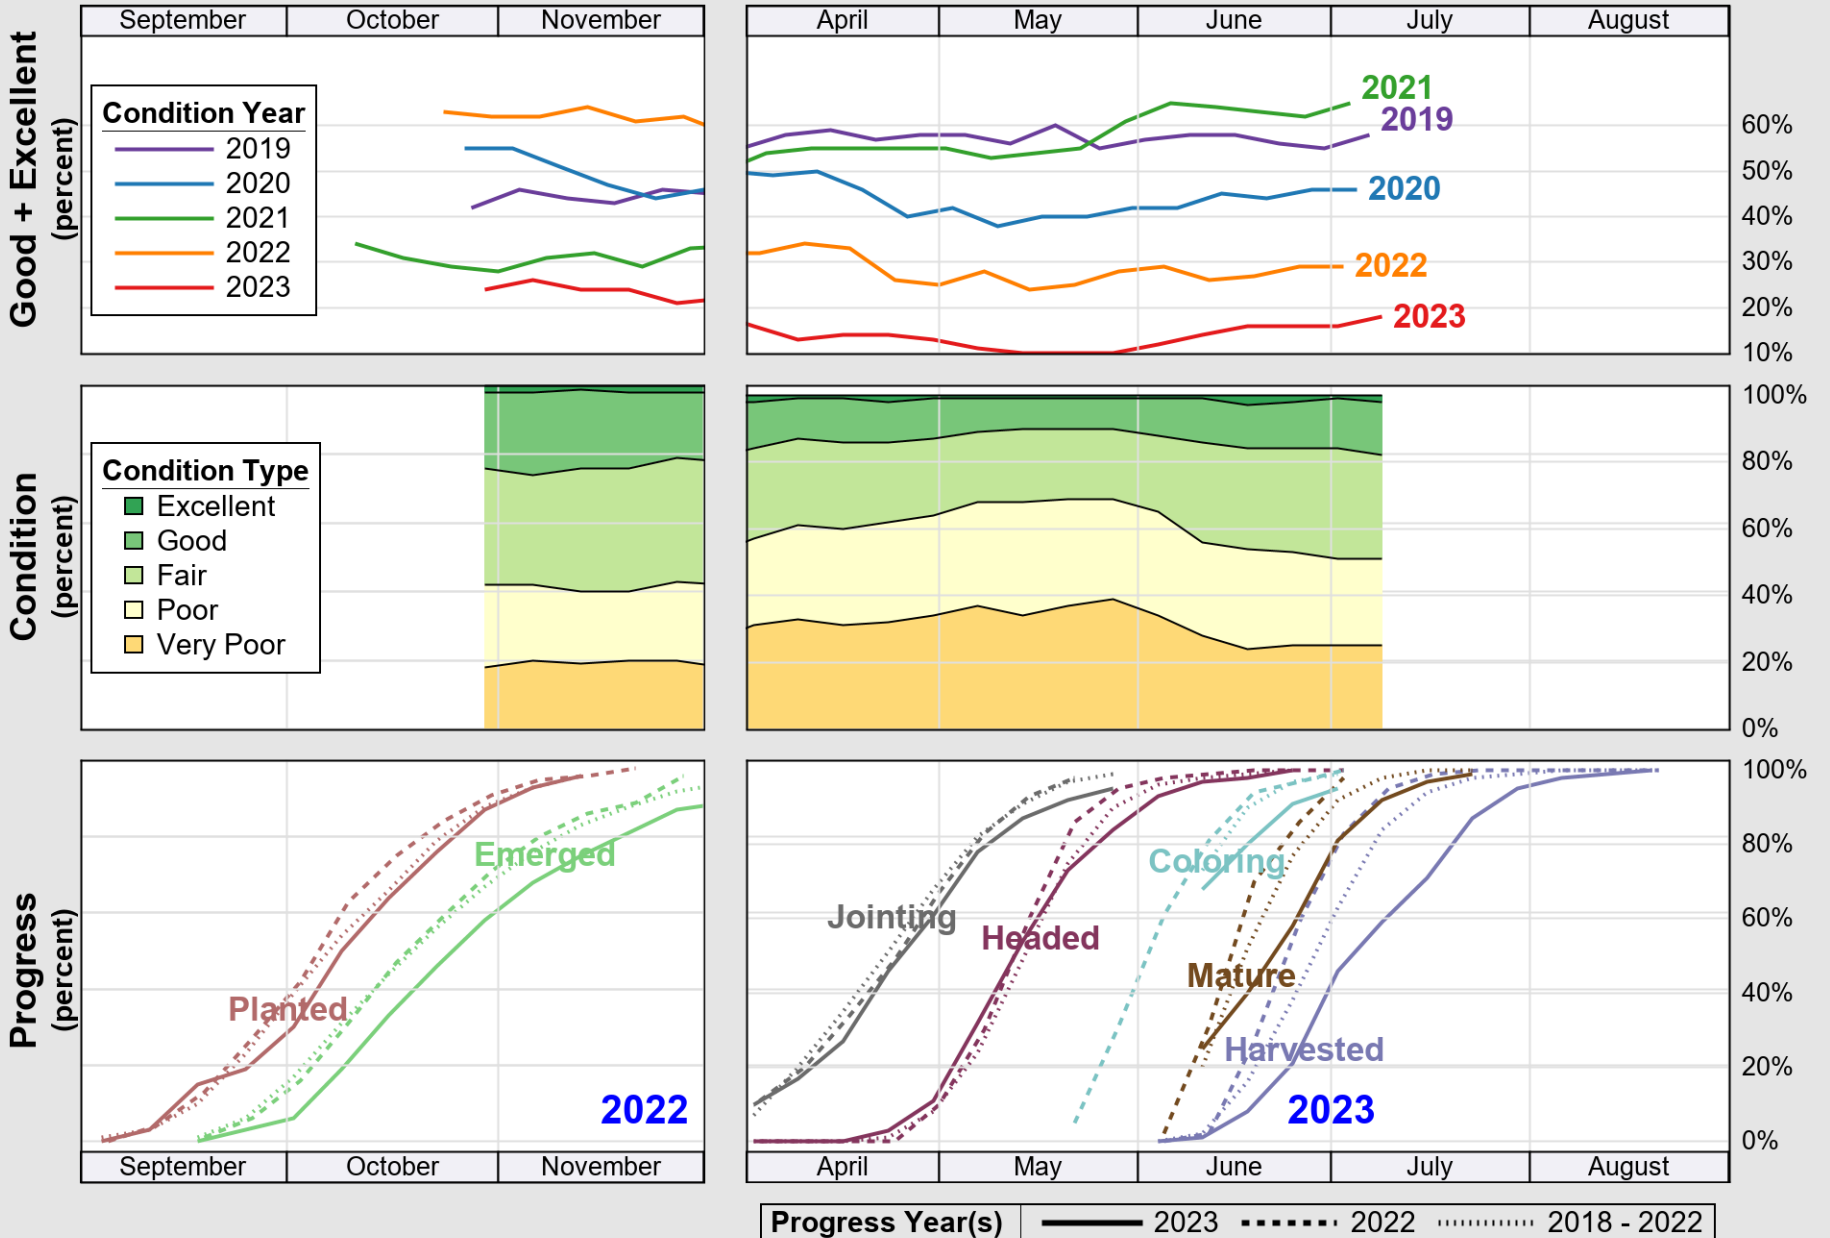

USDA

Crop Progress and Condition: Sunflower in Kansas , 2023

NASS

Source: National Agricultural Statistics Service (NASS), Crop Progress Report

USDA

Crop Progress and Condition: Winter Wheat in Kansas , 2023

NASS

Source: National Agricultural Statistics Service (NASS), Crop Progress Report