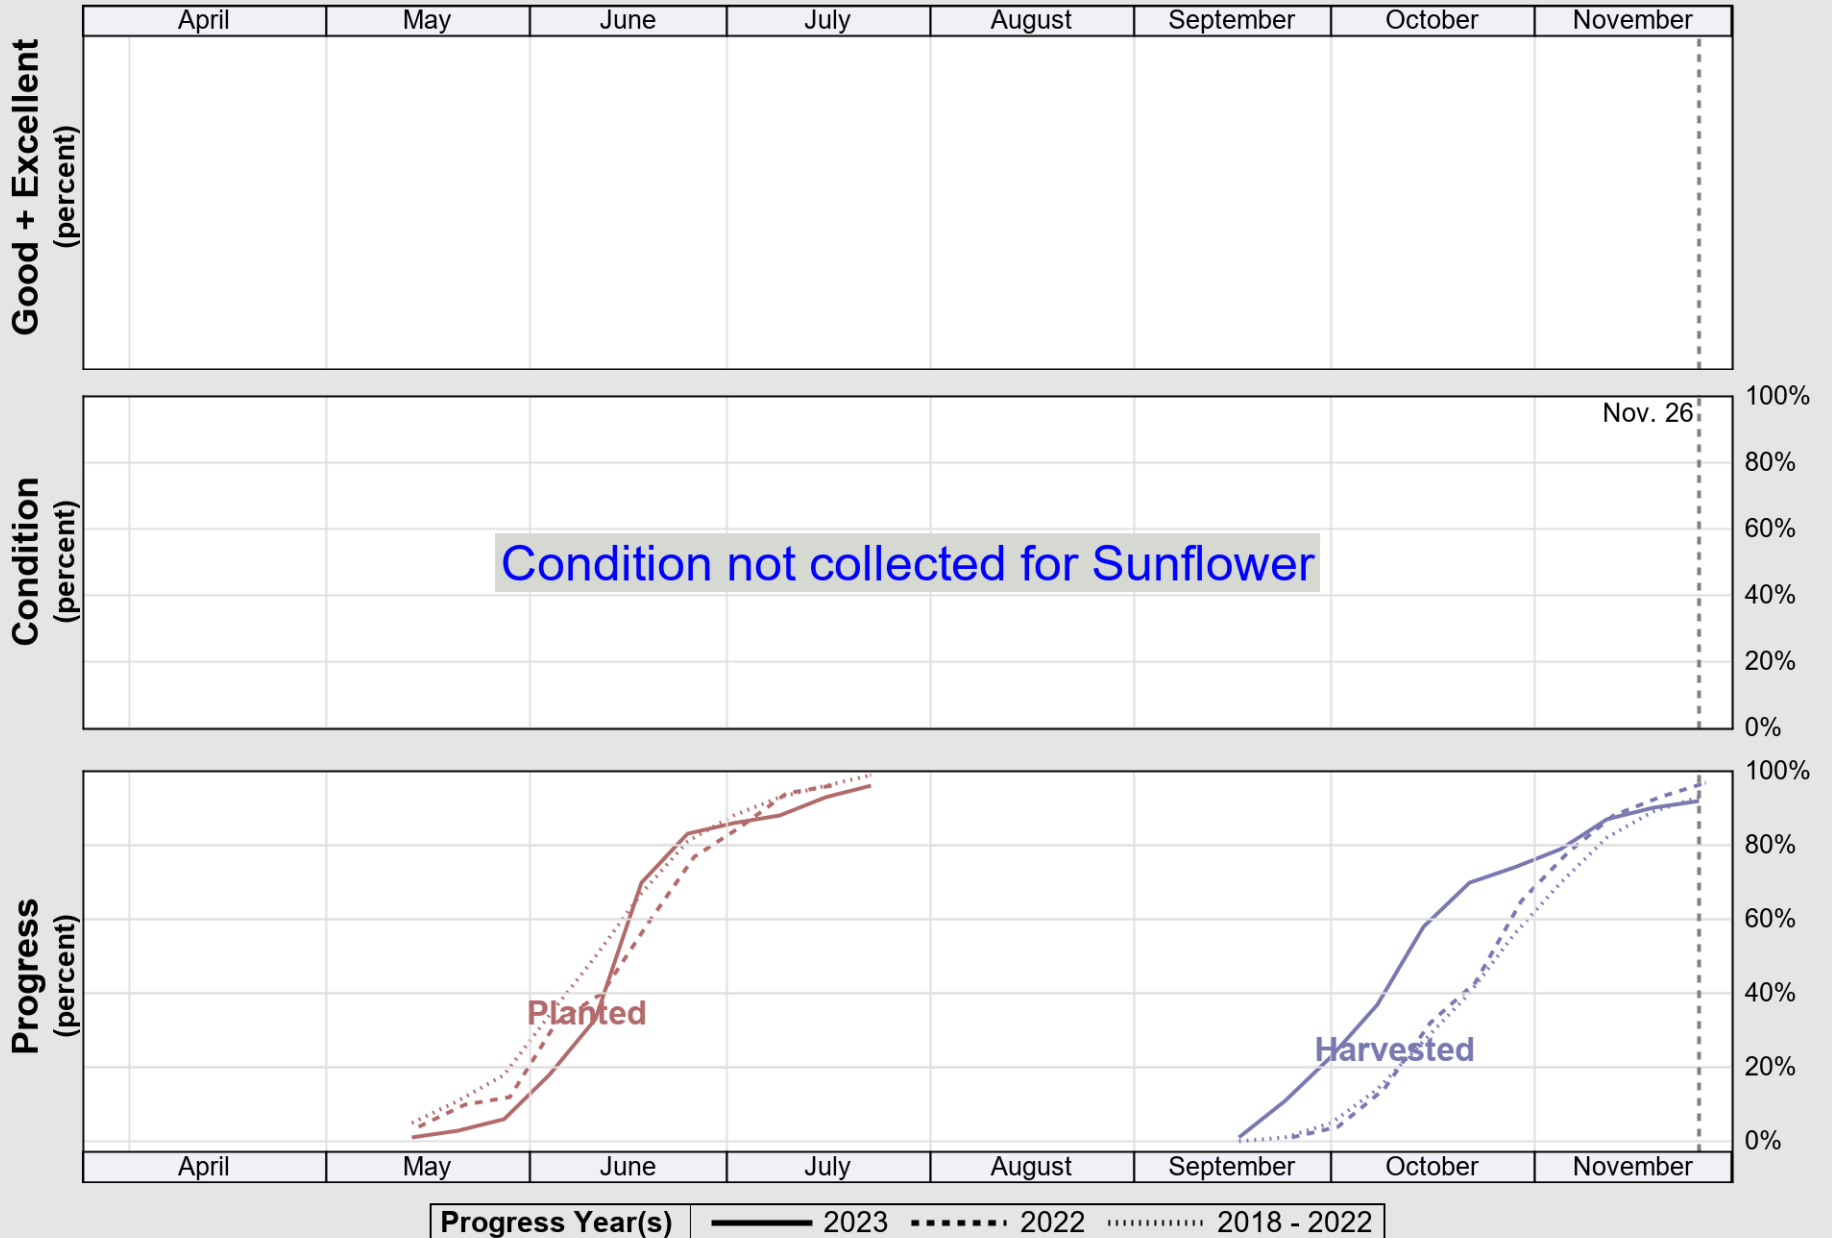

NASS

Source: National Agricultural Statistics Service (NASS), Crop Progress Report

USDA

Crop Progress and Condition: Soybeans in Kansas , 2023

NASS

Source: National Agricultural Statistics Service (NASS), Crop Progress Report

USDA

Crop Progress and Condition: Sunflower in Kansas , 2023

NASS

Source: National Agricultural Statistics Service (NASS), Crop Progress Report

USDA

Crop Progress and Condition: Winter Wheat in Kansas , 2023