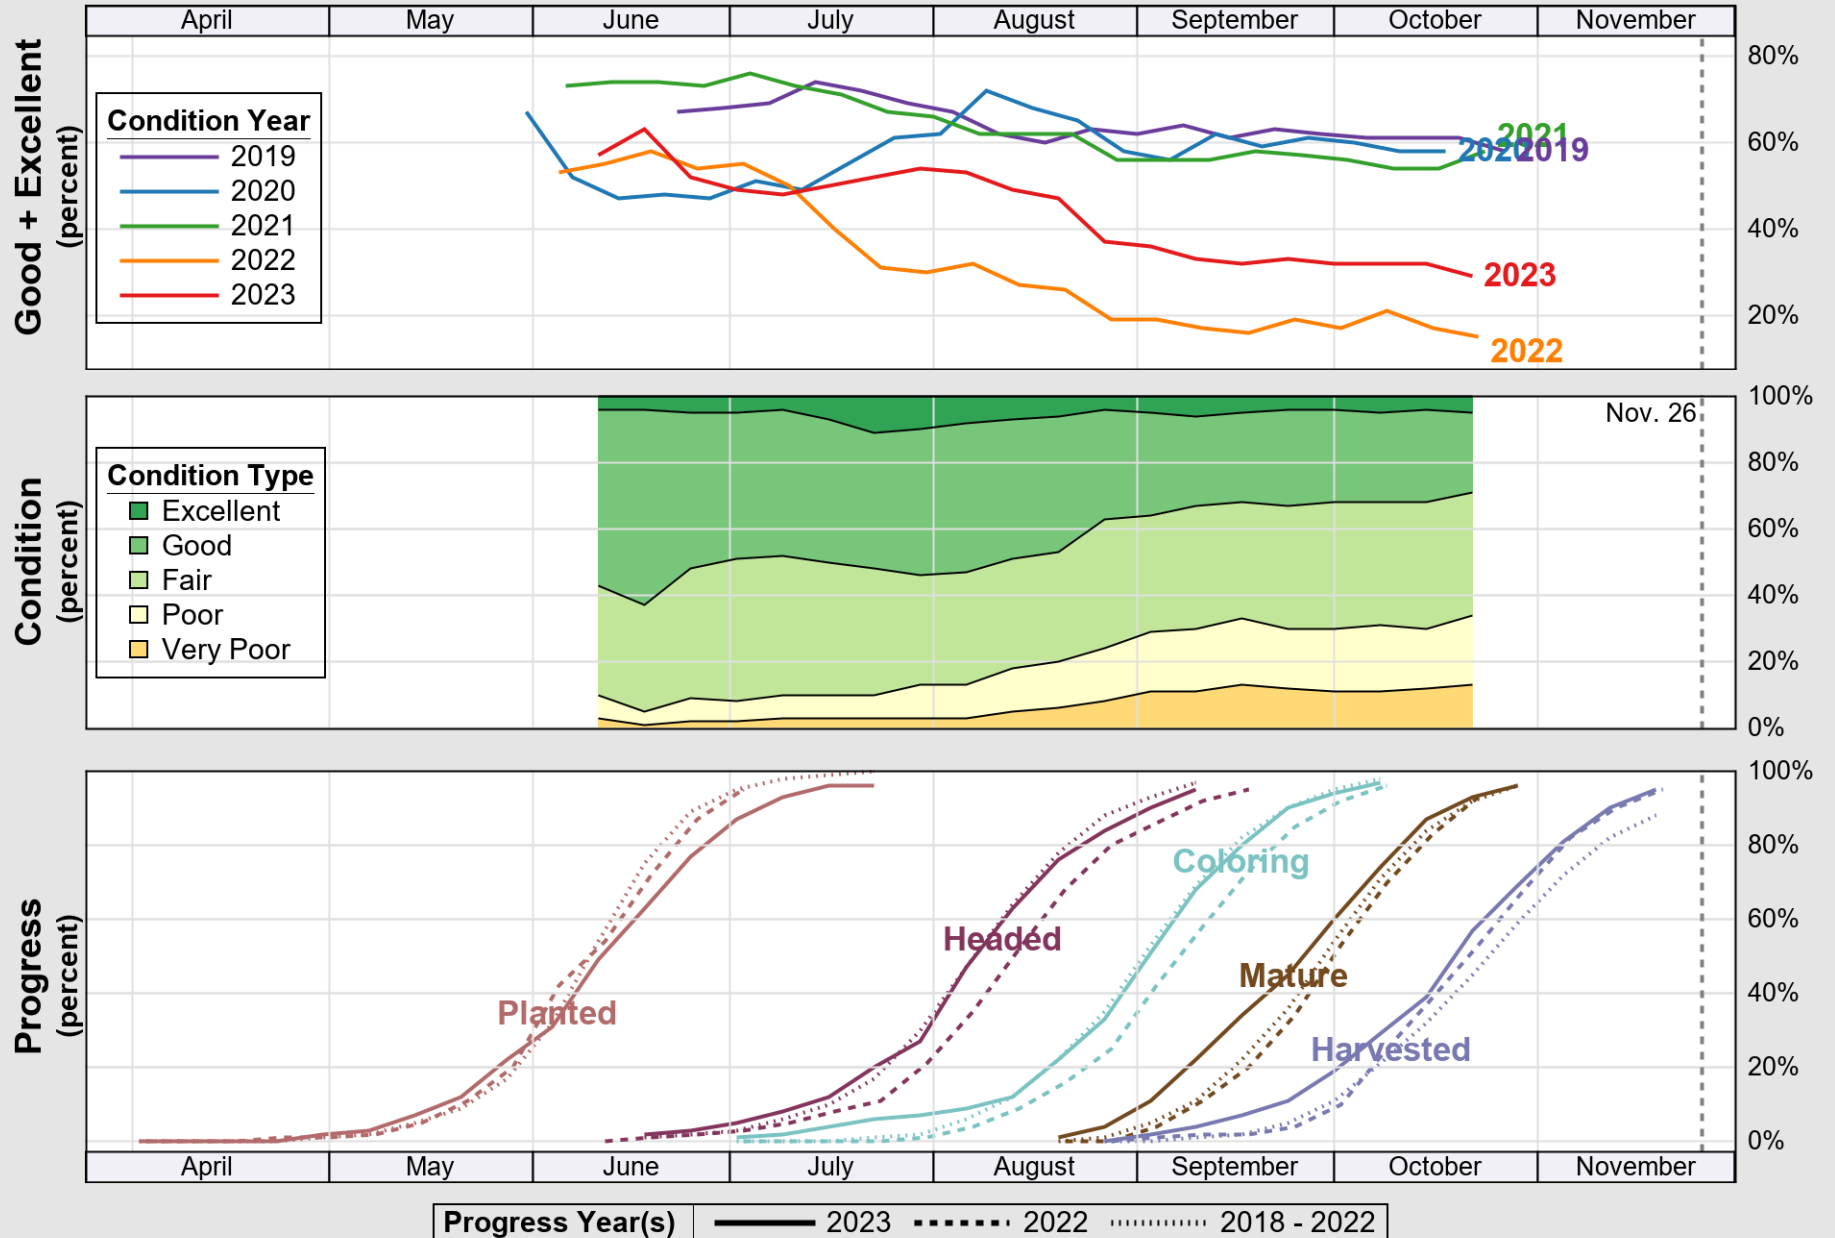

USDA

Crop Progress and Condition: Corn in Kansas , 2023

NASS

Source: National Agricultural Statistics Service (NASS), Crop Progress Report

USDA

Crop Progress and Condition: Cotton in Kansas , 2023

NASS

Source: National Agricultural Statistics Service (NASS), Crop Progress Report

USDA

Crop Progress and Condition: Pasture and Range in Kansas , 2023

NASS

Source: National Agricultural Statistics Service (NASS), Crop Progress Report

USDA

Crop Progress and Condition: Sorghum in Kansas , 2023

NASS

Source: National Agricultural Statistics Service (NASS), Crop Progress Report

USDA

Crop Progress and Condition: Soybeans in Kansas , 2023

NASS

Source: National Agricultural Statistics Service (NASS), Crop Progress Report

USDA

Crop Progress and Condition: Sunflower in Kansas , 2023

NASS

Source: National Agricultural Statistics Service (NASS), Crop Progress Report

USDA

Crop Progress and Condition: Winter Wheat in Kansas , 2023