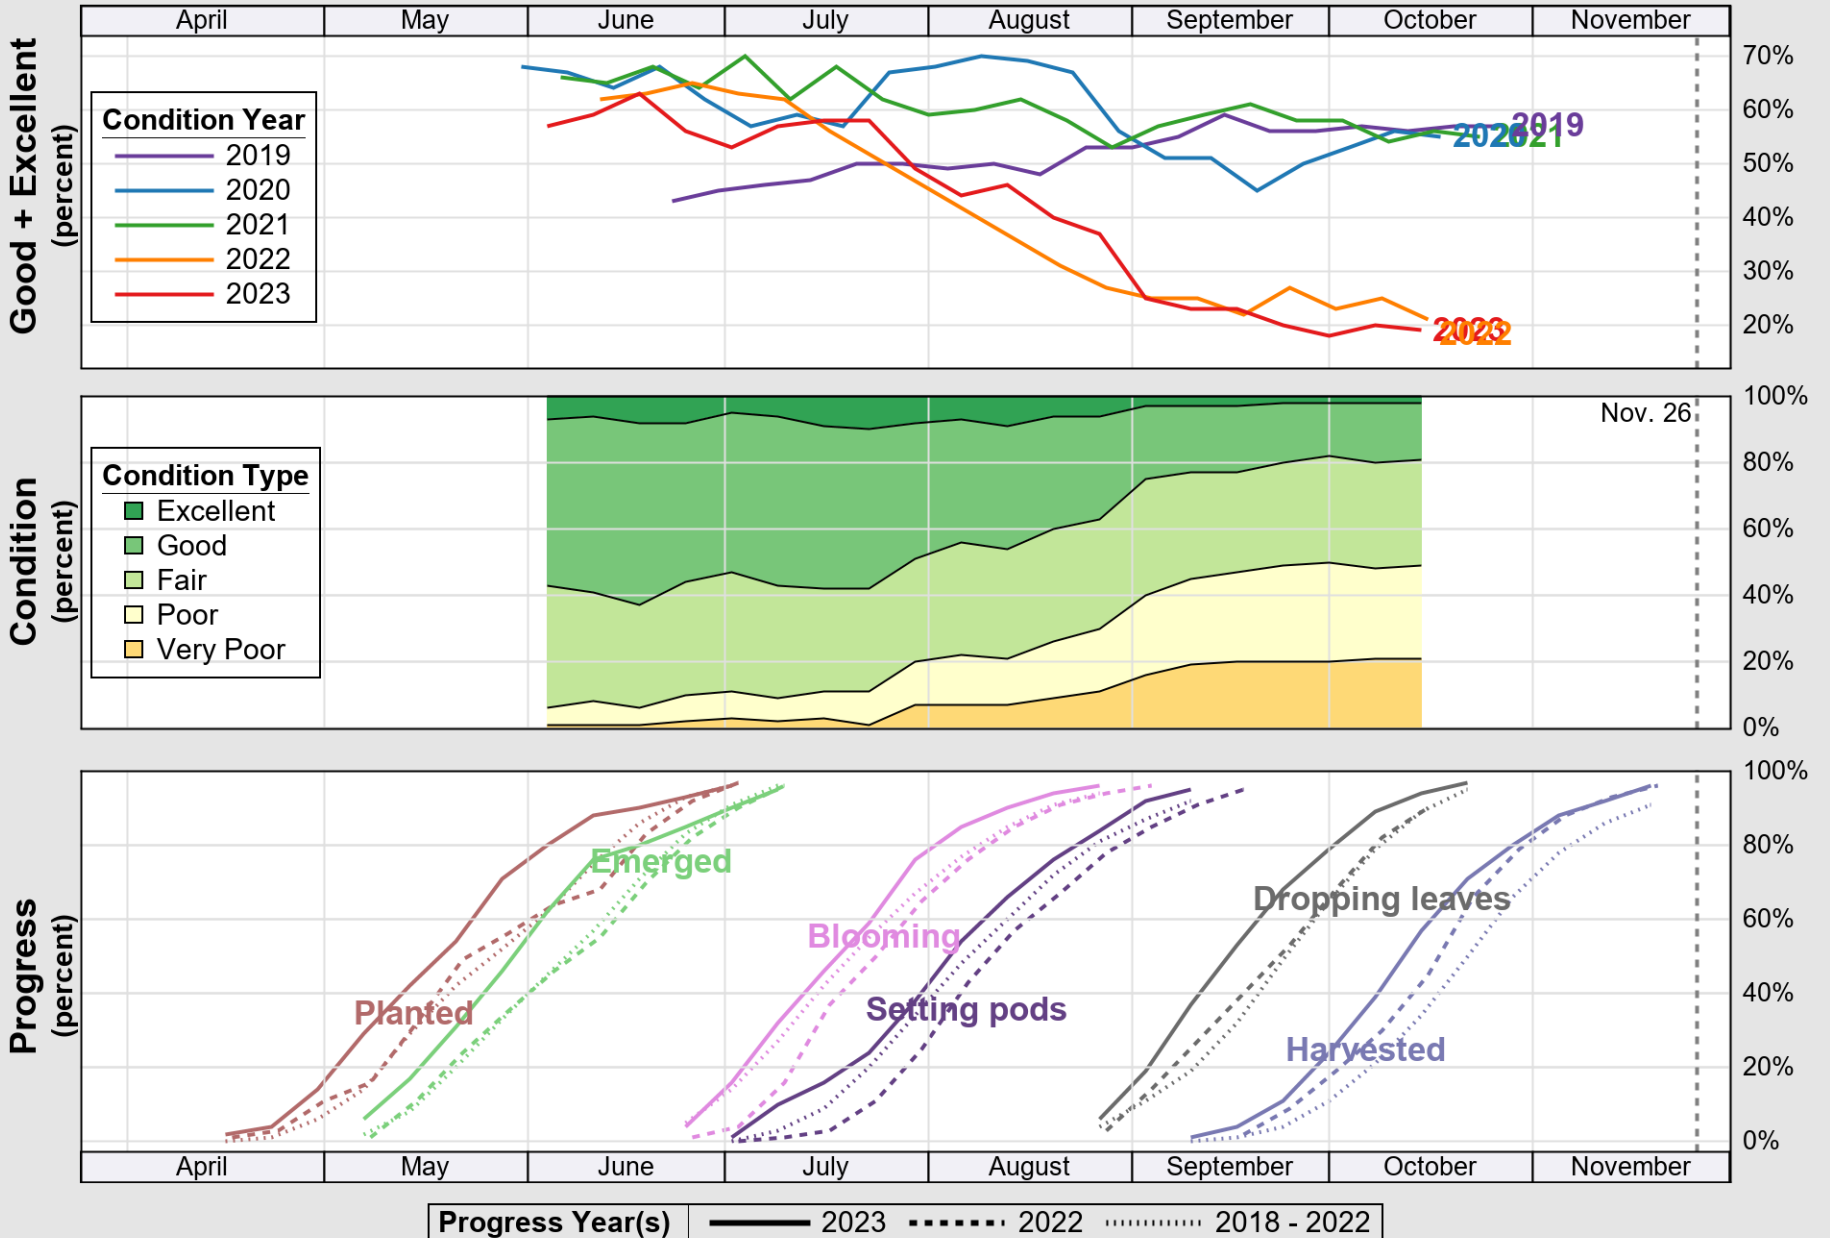

NASS

Source: National Agricultural Statistics Service (NASS), Crop Progress Report

USDA

Crop Progress and Condition: Soybeans in Kansas , 2023

NASS

Source: National Agricultural Statistics Service (NASS), Crop Progress Report

USDA

Crop Progress and Condition: Sunflower in Kansas , 2023

NASS

Source: National Agricultural Statistics Service (NASS), Crop Progress Report

USDA

Crop Progress and Condition: Winter Wheat in Kansas , 2023

NASS

Source: National Agricultural Statistics Service (NASS), Crop Progress Report