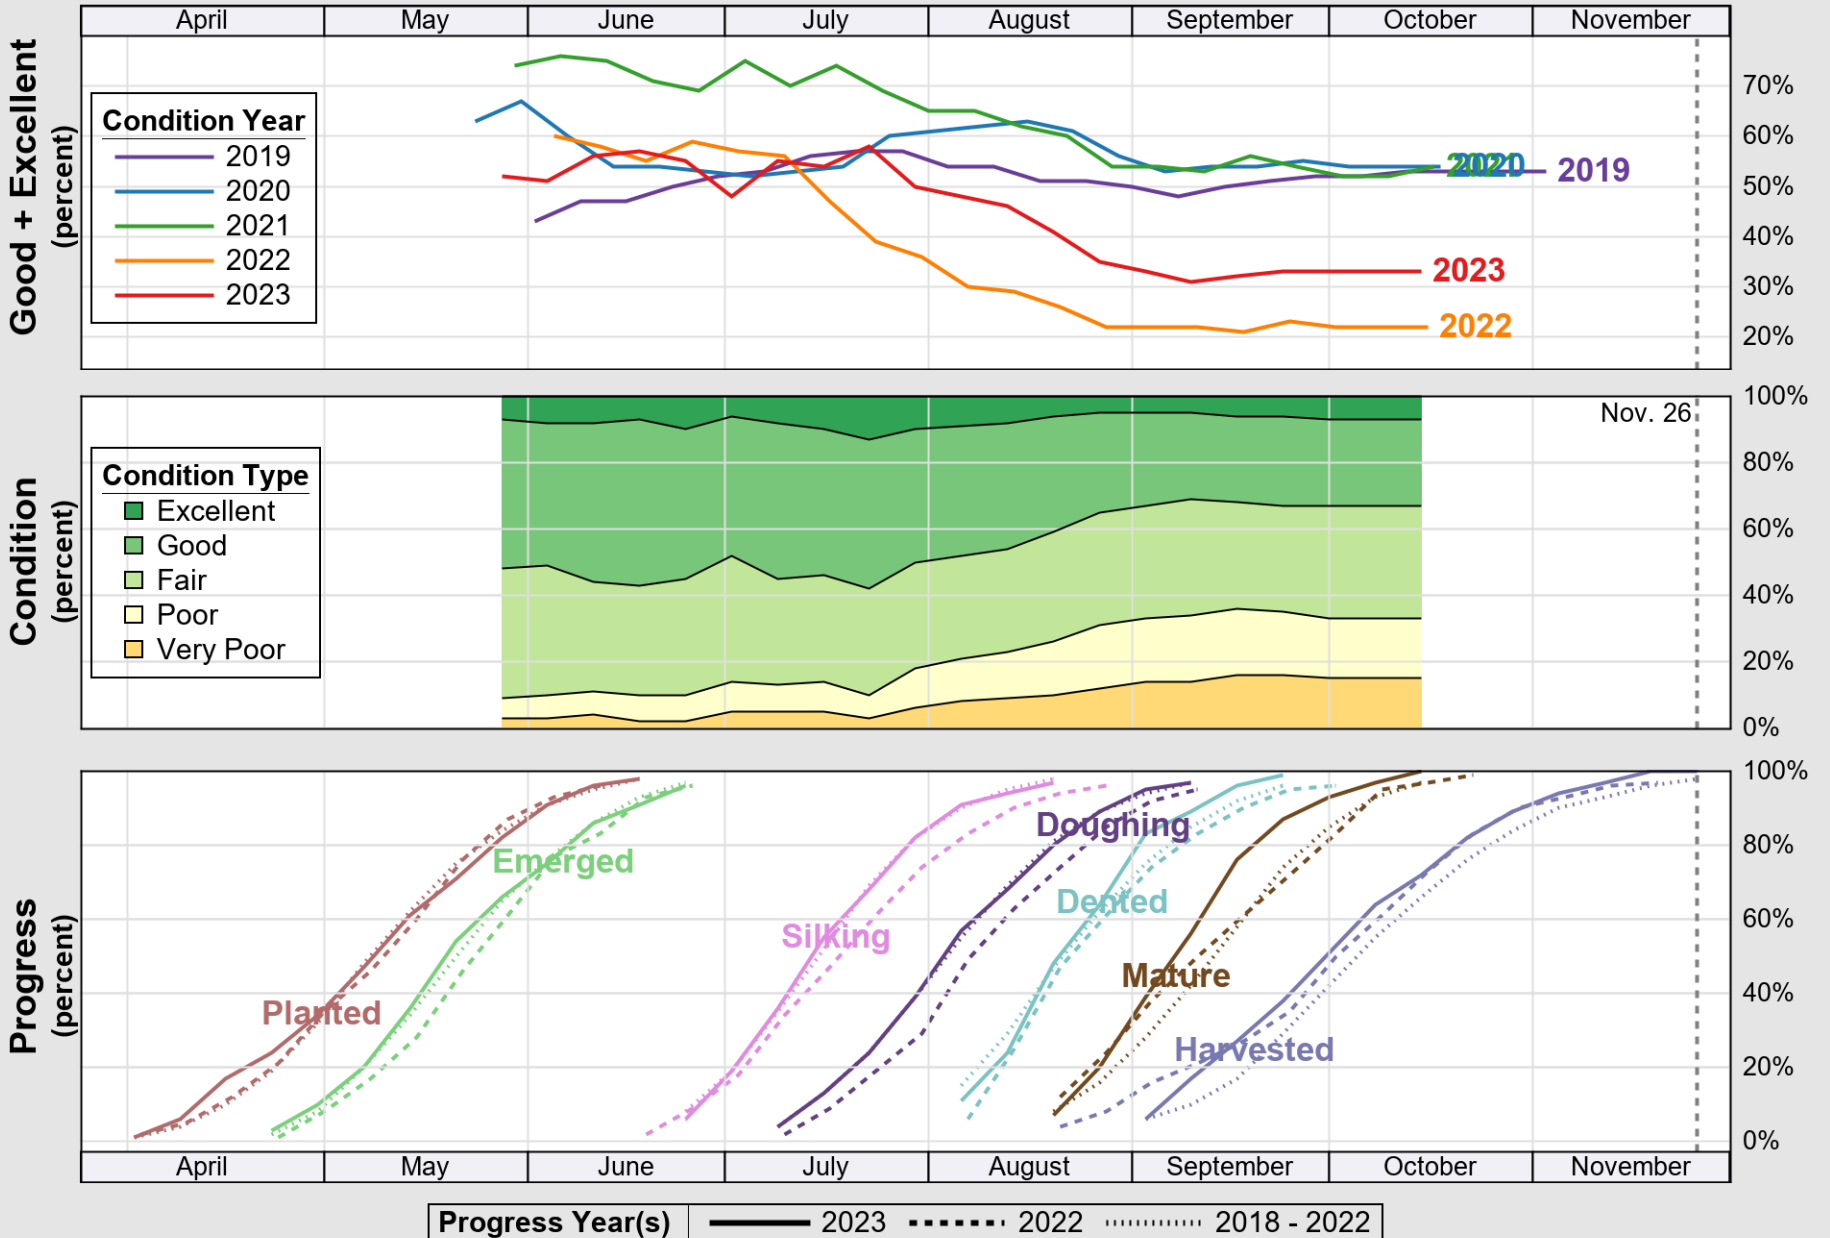

USDA

Crop Progress and Condition: Corn in Kansas , 2023

NASS

Source: National Agricultural Statistics Service (NASS), Crop Progress Report

USDA

Crop Progress and Condition: Cotton in Kansas , 2023

NASS

Source: National Agricultural Statistics Service (NASS), Crop Progress Report

USDA

Crop Progress and Condition: Pasture and Range in Kansas , 2023

NASS

Source: National Agricultural Statistics Service (NASS), Crop Progress Report

USDA

Crop Progress and Condition: Sorghum in Kansas , 2023

NASS

Source: National Agricultural Statistics Service (NASS), Crop Progress Report

USDA

Crop Progress and Condition: Soybeans in Kansas , 2023

NASS

Source: National Agricultural Statistics Service (NASS), Crop Progress Report

USDA

Crop Progress and Condition: Sunflower in Kansas , 2023

NASS

Source: National Agricultural Statistics Service (NASS), Crop Progress Report

USDA

Crop Progress and Condition: Winter Wheat in Kansas , 2023