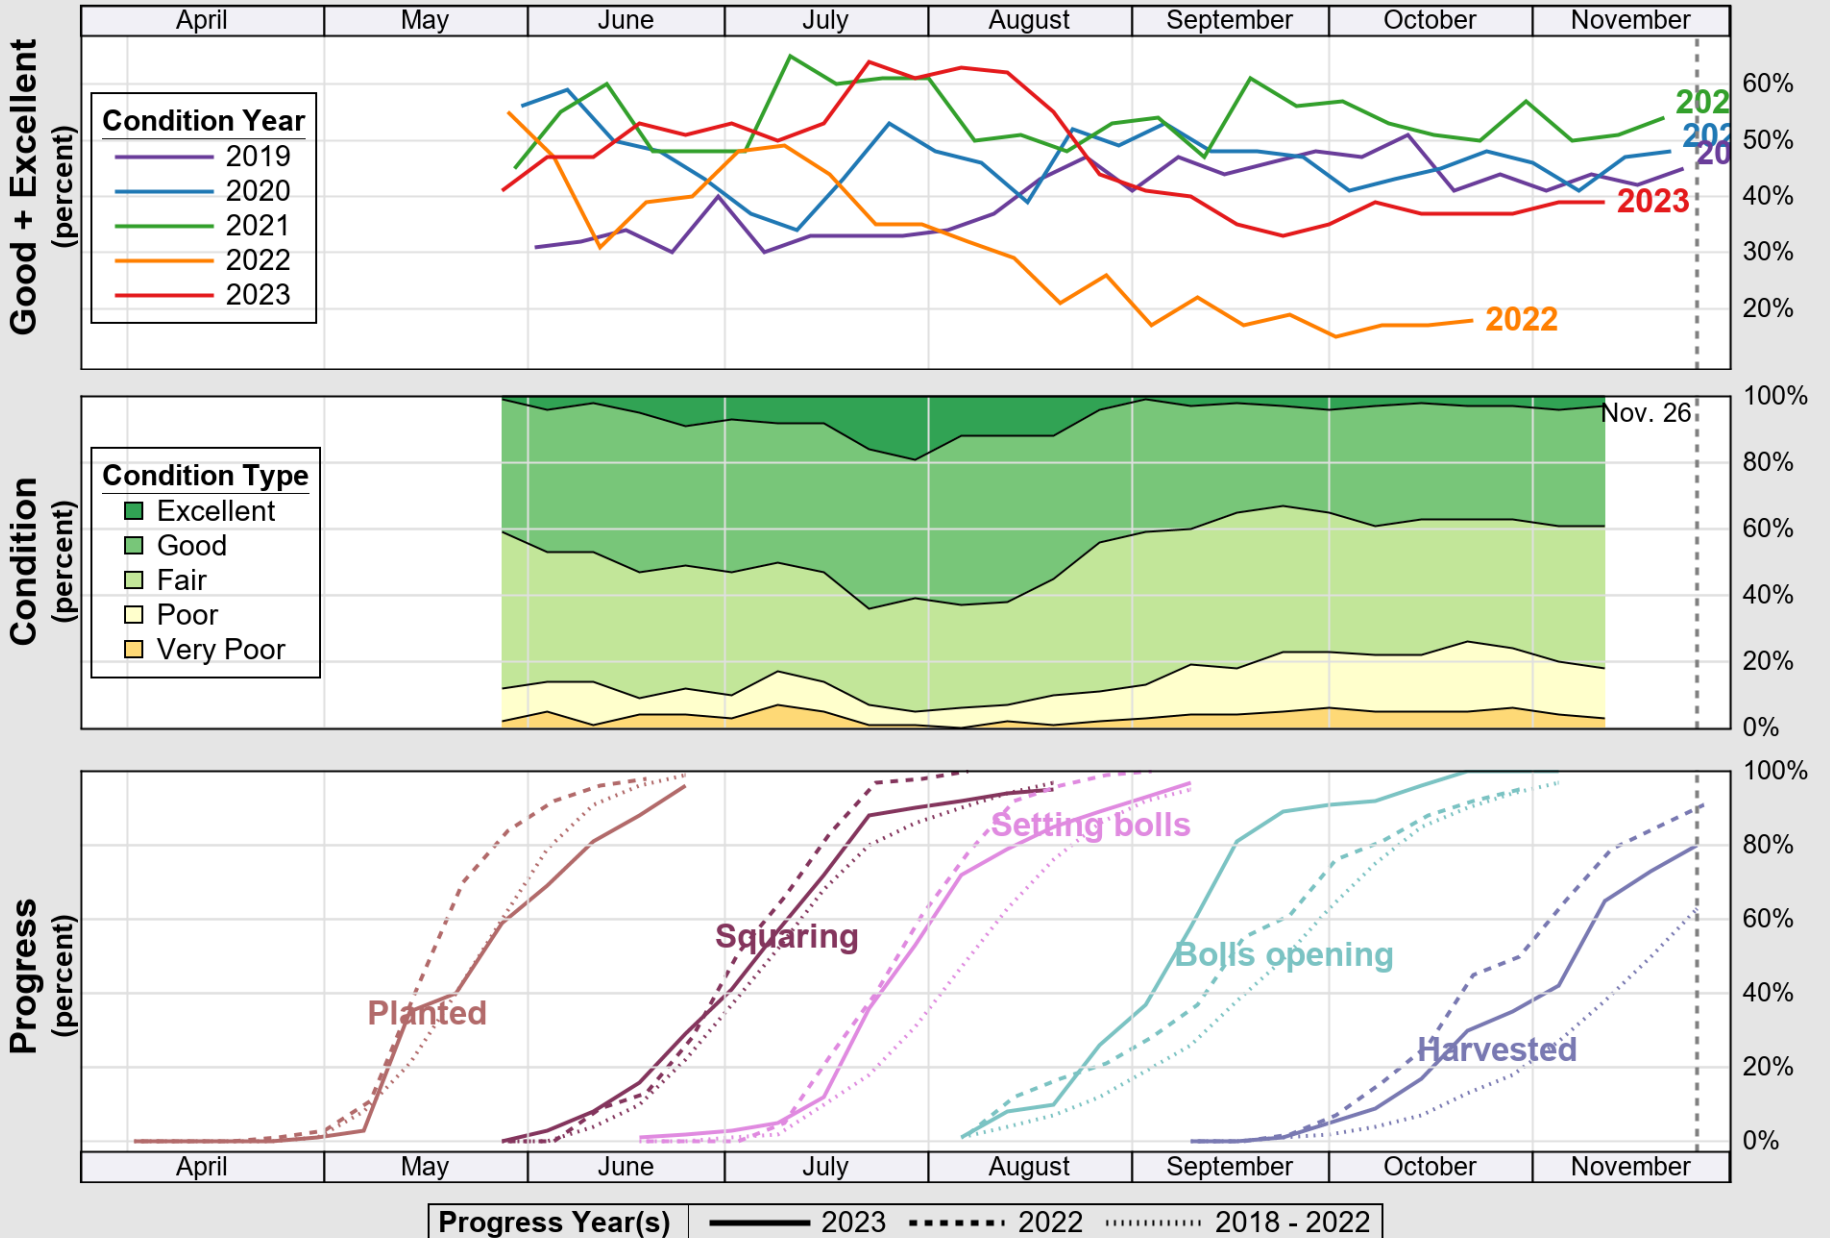

USDA

Crop Progress and Condition: Corn in Kansas , 2023

NASS

Source: National Agricultural Statistics Service (NASS), Crop Progress Report

USDA

Crop Progress and Condition: Cotton in Kansas , 2023

NASS

Source: National Agricultural Statistics Service (NASS), Crop Progress Report

USDA

Crop Progress and Condition: Pasture and Range in Kansas , 2023

NASS

Source: National Agricultural Statistics Service (NASS), Crop Progress Report

USDA

Crop Progress and Condition: Sorghum in Kansas , 2023

NASS

Source: National Agricultural Statistics Service (NASS), Crop Progress Report

USDA

Crop Progress and Condition: Soybeans in Kansas , 2023

NASS

Source: National Agricultural Statistics Service (NASS), Crop Progress Report

USDA

Crop Progress and Condition: Sunflower in Kansas , 2023

NASS

Source: National Agricultural Statistics Service (NASS), Crop Progress Report

USDA

Crop Progress and Condition: Winter Wheat in Kansas , 2023