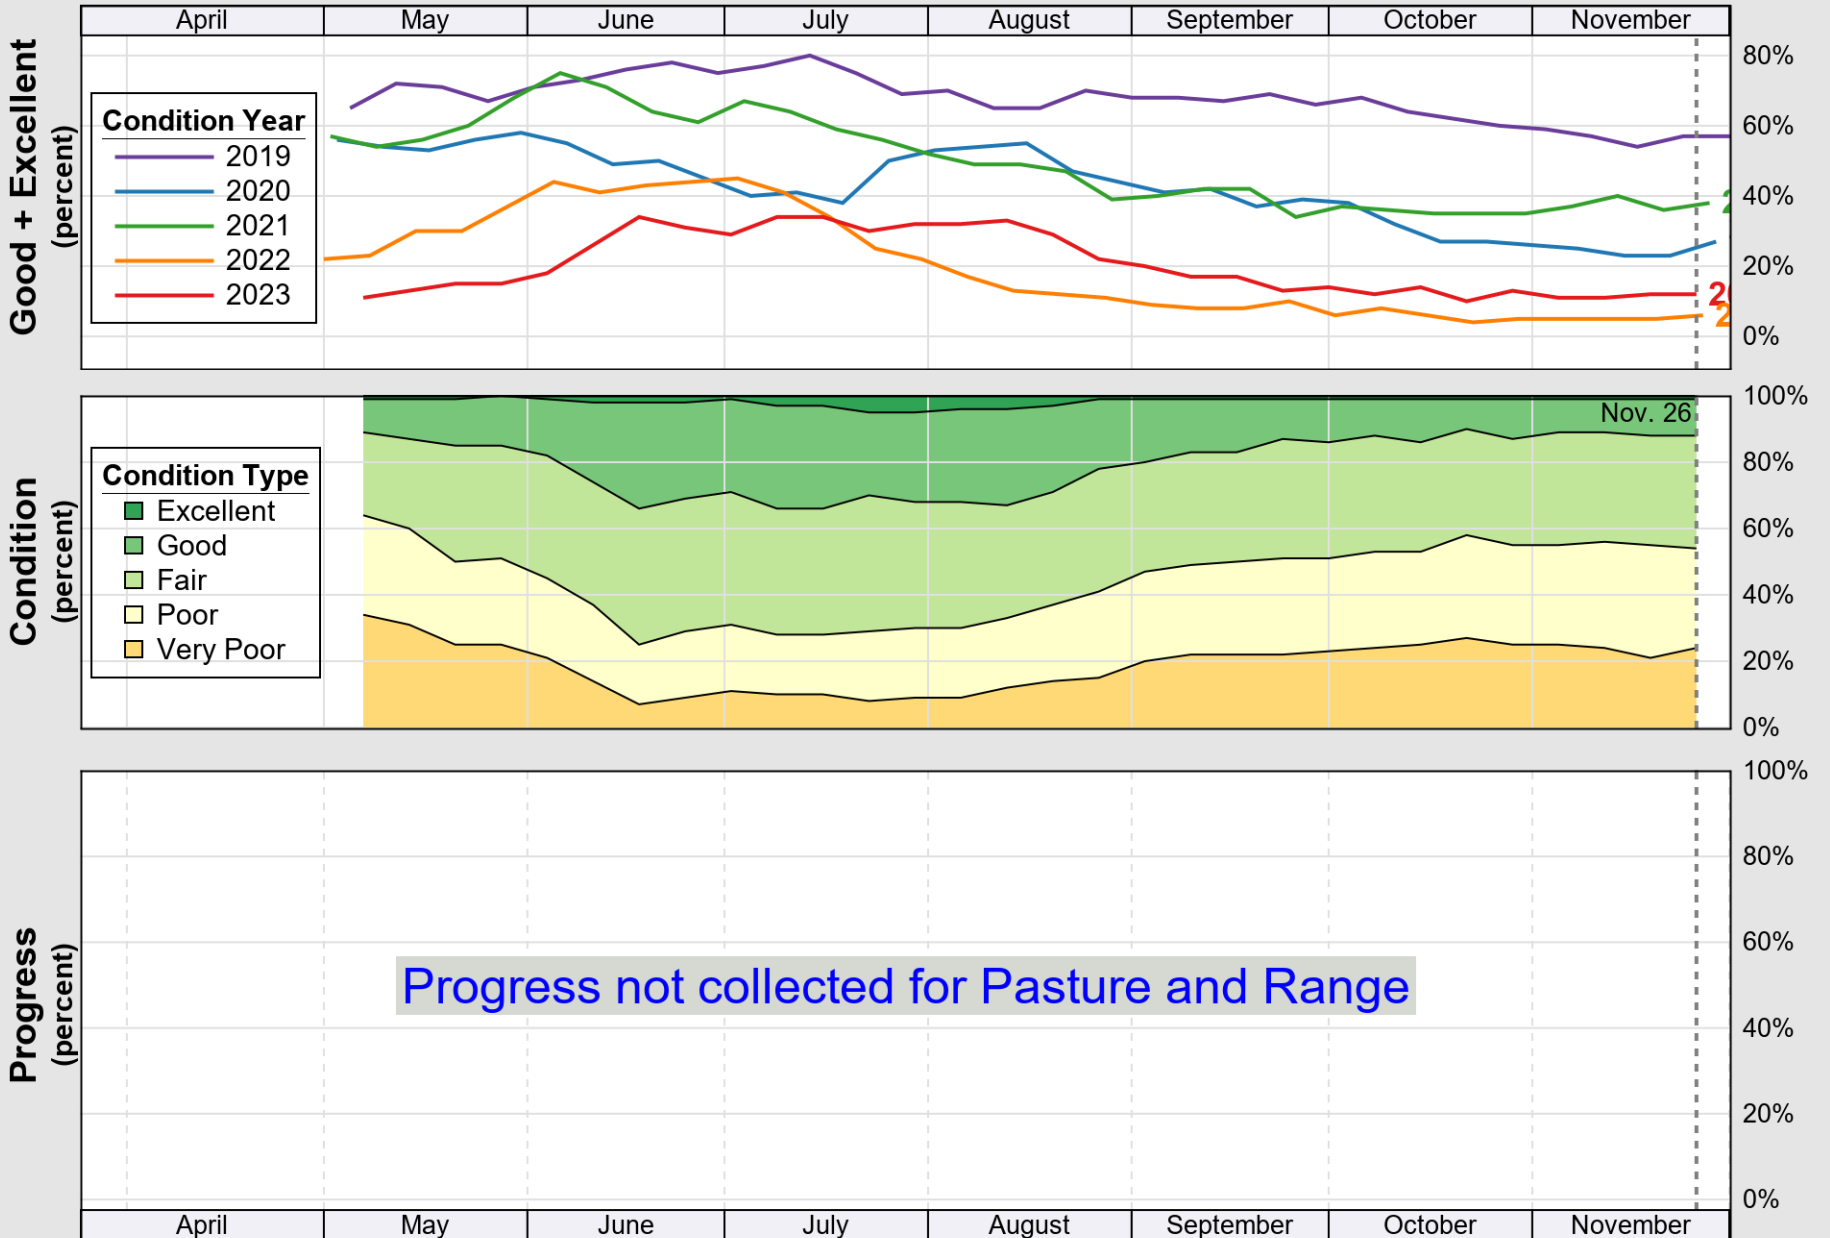

USDA

Crop Progress and Condition: Corn in Kansas , 2023

NASS

Source: National Agricultural Statistics Service (NASS), Crop Progress Report

USDA

Crop Progress and Condition: Cotton in Kansas , 2023

NASS

Source: National Agricultural Statistics Service (NASS), Crop Progress Report

USDA

Crop Progress and Condition: Pasture and Range in Kansas , 2023

NASS

Source: National Agricultural Statistics Service (NASS), Crop Progress Report

USDA

Crop Progress and Condition: Sorghum in Kansas , 2023