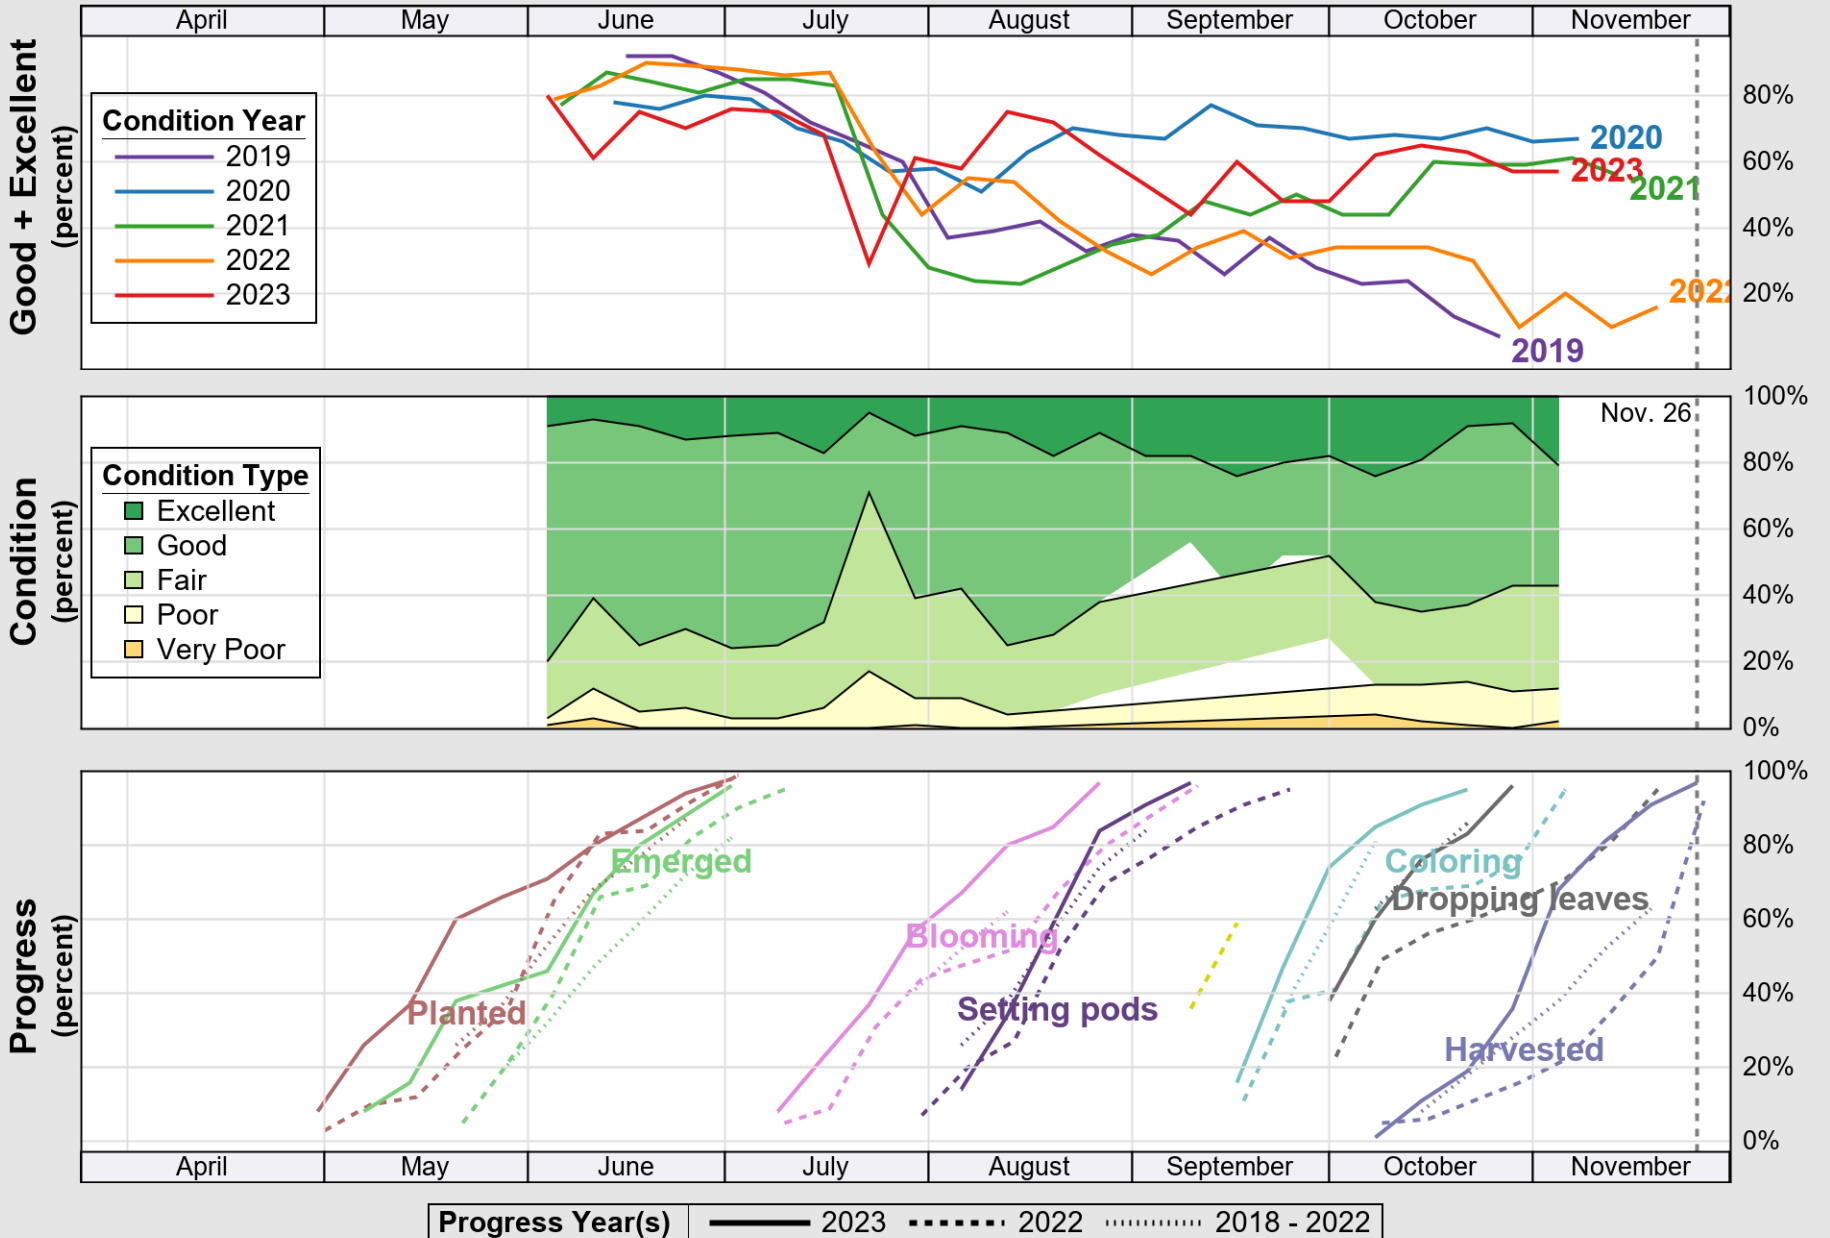

USDA

Crop Progress and Condition: Corn in Delaware , 2023

NASS

Source: National Agricultural Statistics Service (NASS), Crop Progress Report

USDA

Crop Progress and Condition: Pasture and Range in Delaware , 2023

NASS

Source: National Agricultural Statistics Service (NASS), Crop Progress Report

USDA

Crop Progress and Condition: Soybeans in Delaware , 2023

NASS

Source: National Agricultural Statistics Service (NASS), Crop Progress Report

USDA

Crop Progress and Condition: Winter Wheat in Delaware , 2023

NASS

Source: National Agricultural Statistics Service (NASS), Crop Progress Report