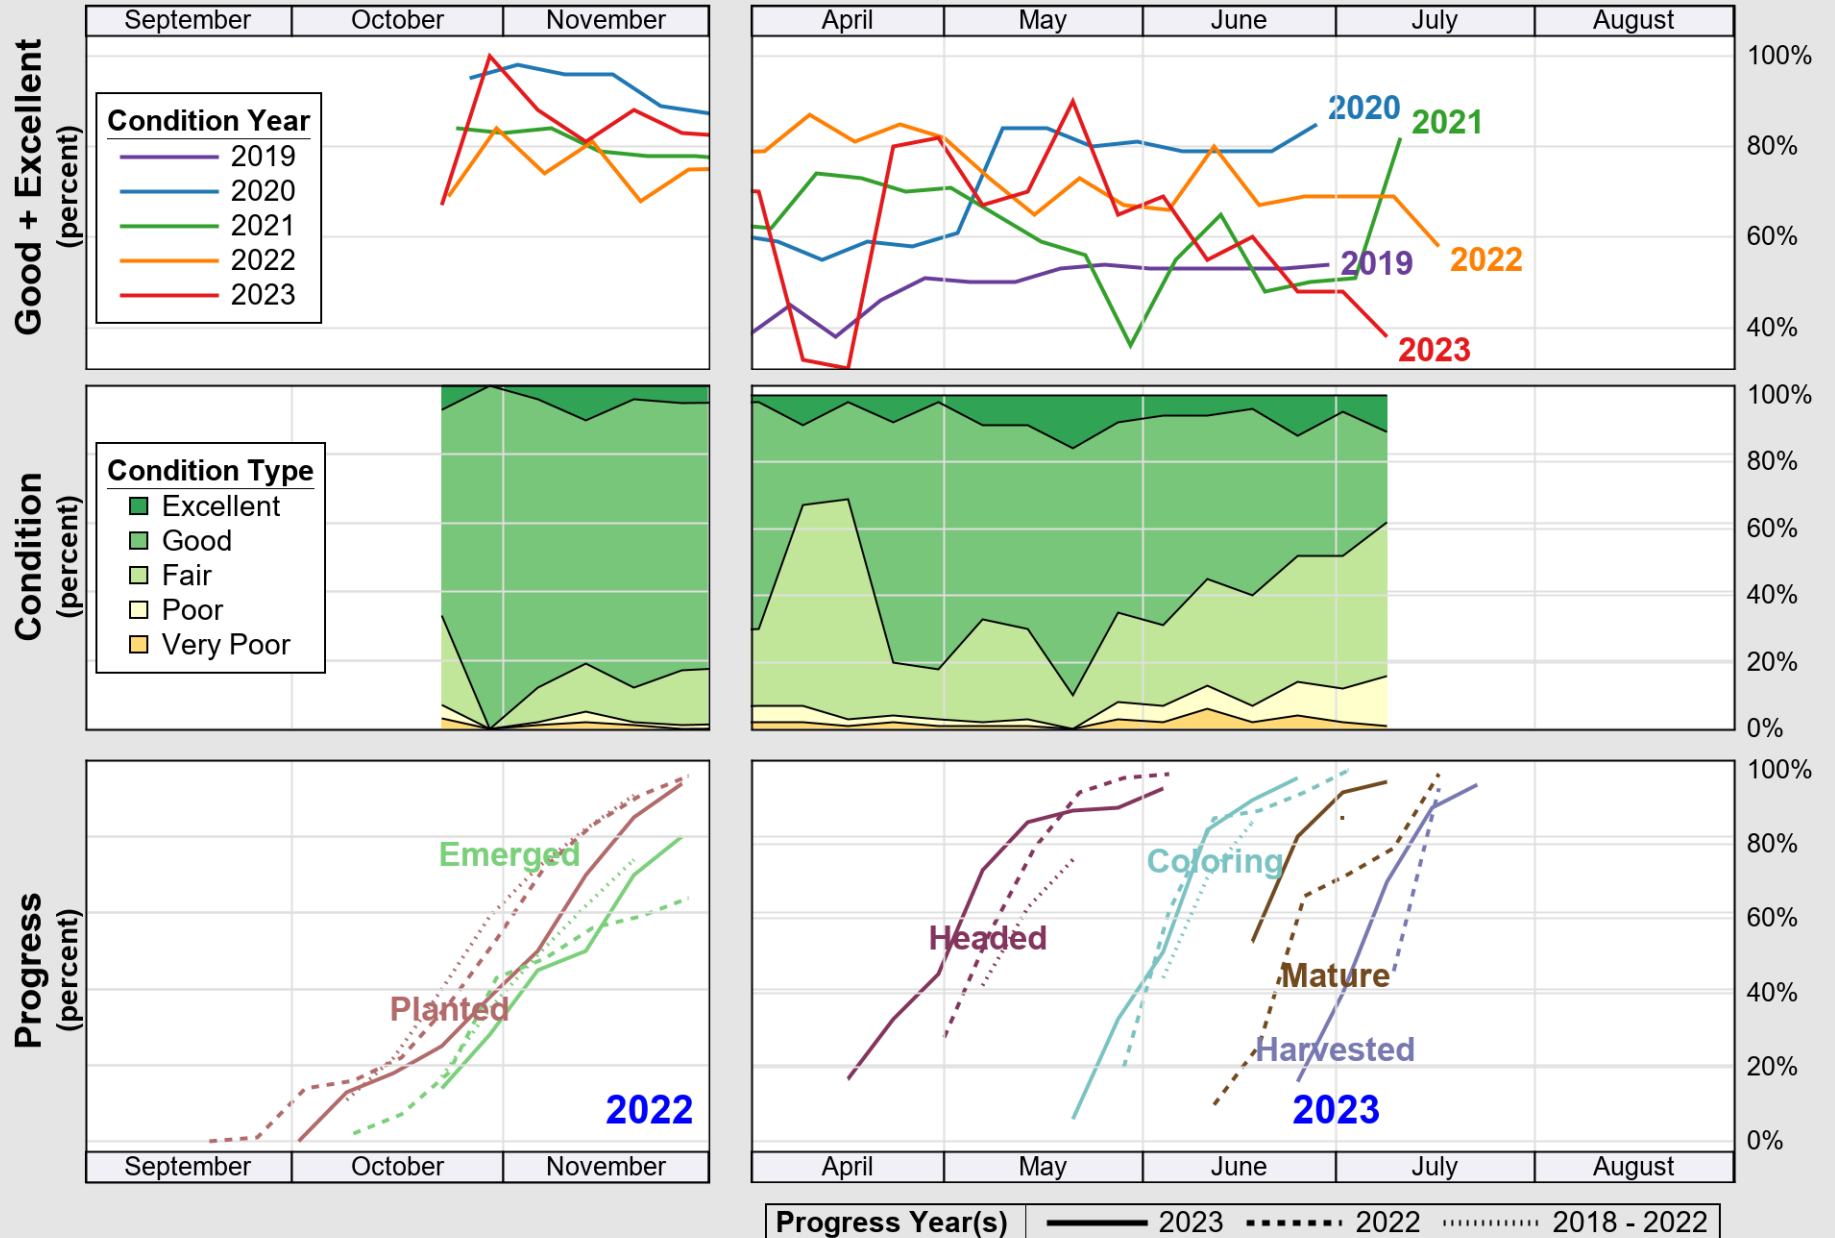

NASS

Source: National Agricultural Statistics Service (NASS), Crop Progress Report

USDA

Crop Progress and Condition: Soybeans in Delaware , 2023

NASS

Source: National Agricultural Statistics Service (NASS), Crop Progress Report

USDA

Crop Progress and Condition: Winter Wheat in Delaware , 2023

NASS

Source: National Agricultural Statistics Service (NASS), Crop Progress Report