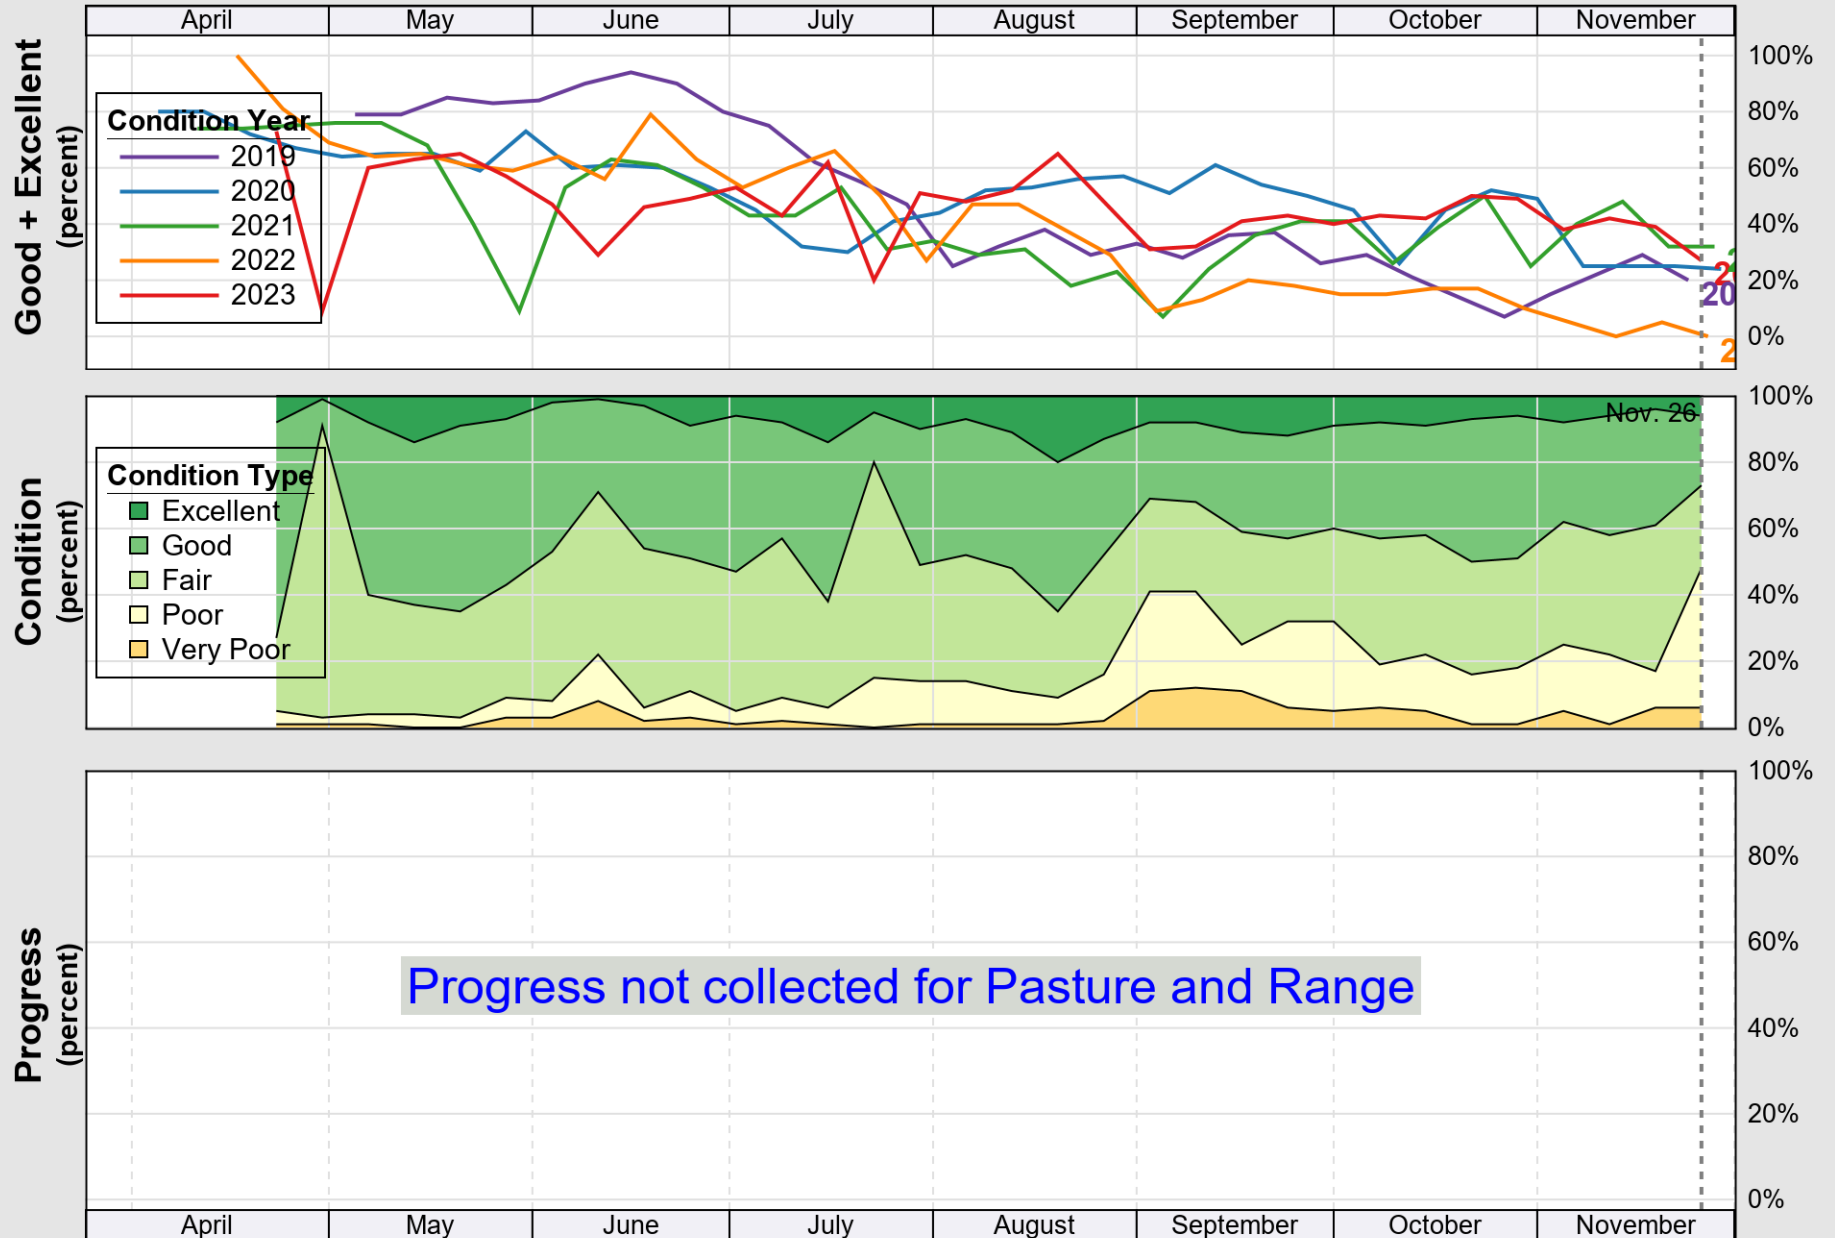

USDA

Crop Progress and Condition: Corn in Delaware , 2023

NASS

Source: National Agricultural Statistics Service (NASS), Crop Progress Report

USDA

Crop Progress and Condition: Pasture and Range in Delaware , 2023

NASS

Source: National Agricultural Statistics Service (NASS), Crop Progress Report

USDA

Crop Progress and Condition: Soybeans in Delaware , 2023

NASS

Source: National Agricultural Statistics Service (NASS), Crop Progress Report

USDA

Crop Progress and Condition: Winter Wheat in Delaware , 2023

NASS

Source: National Agricultural Statistics Service (NASS), Crop Progress Report