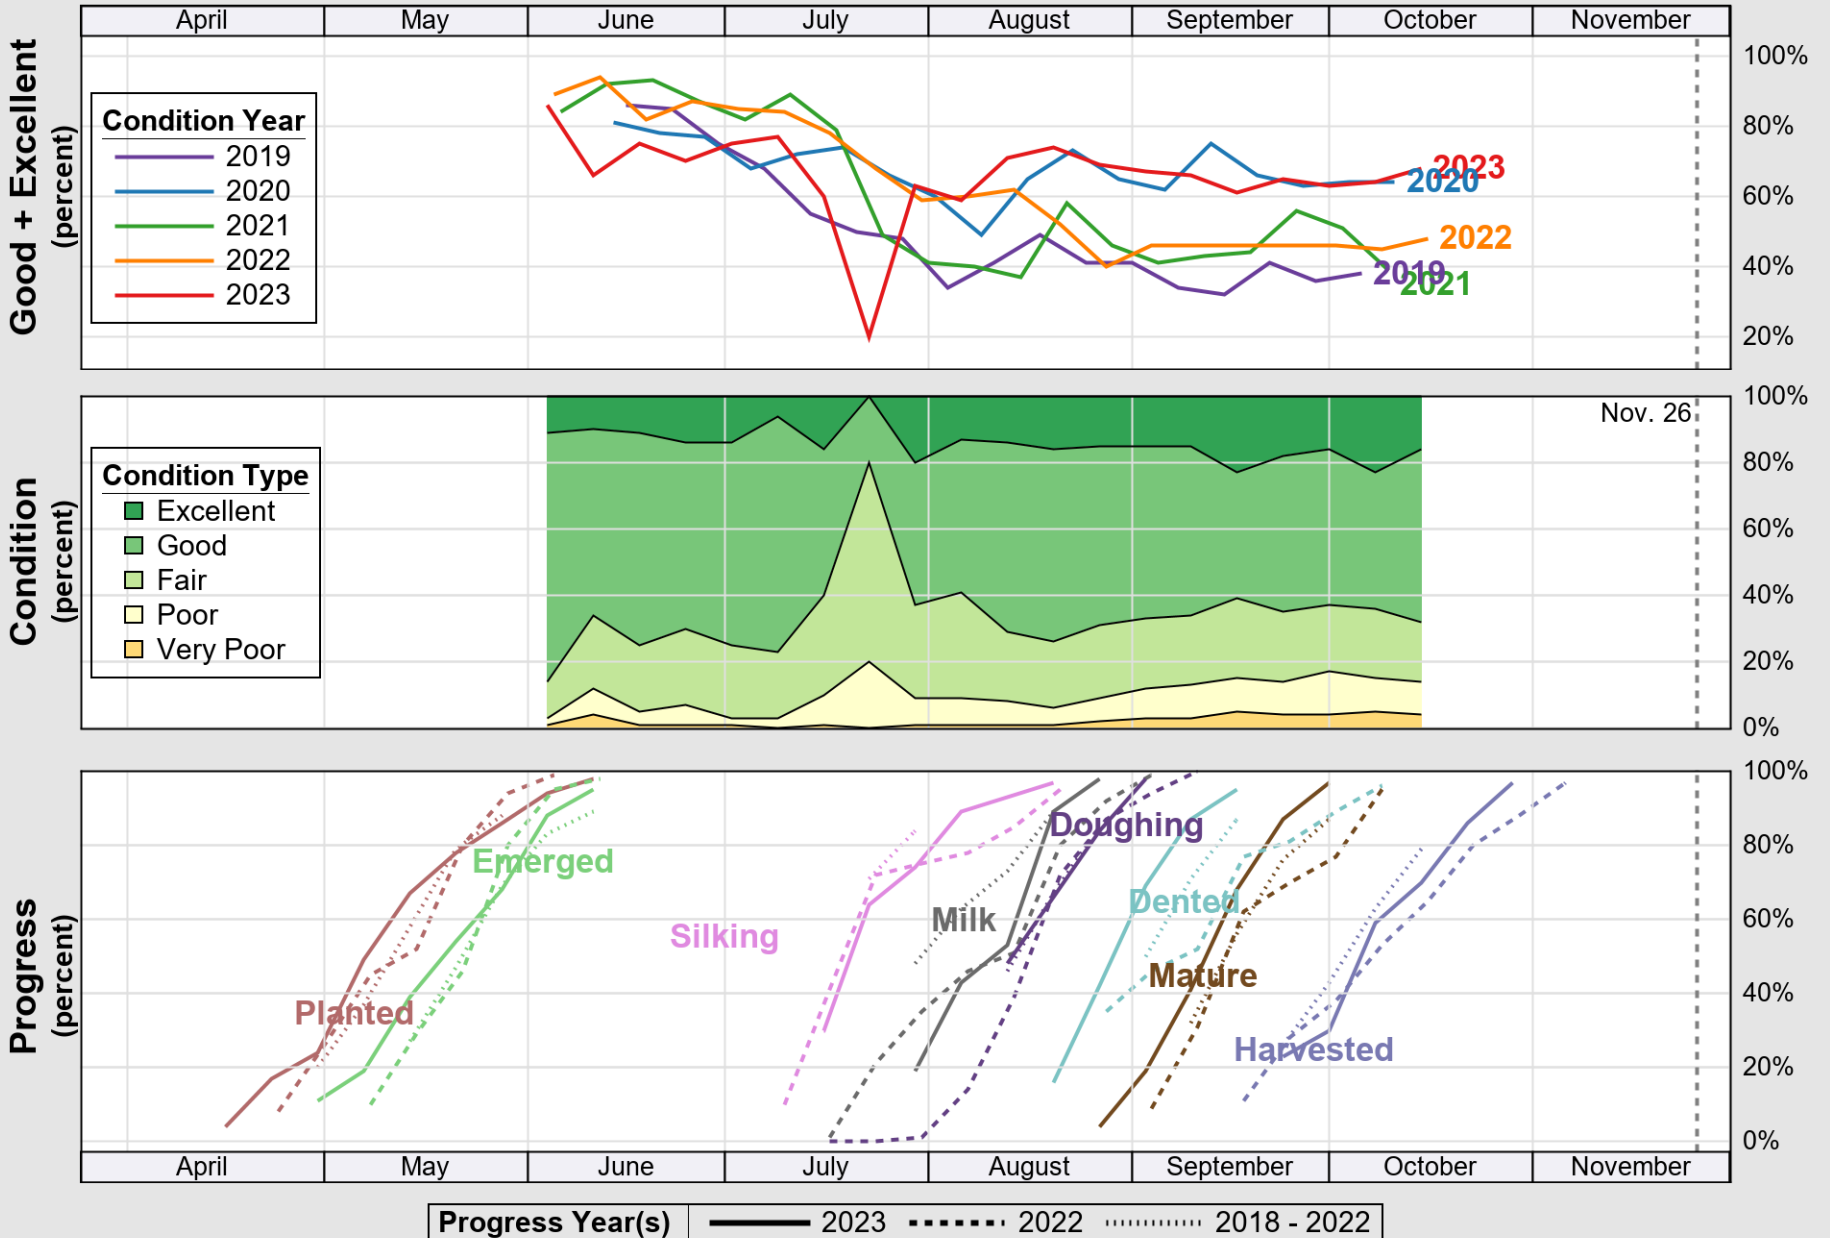

USDA

Crop Progress and Condition: Corn in Delaware , 2023

NASS

Source: National Agricultural Statistics Service (NASS), Crop Progress Report

USDA

Crop Progress and Condition: Pasture and Range in Delaware , 2023

NASS

Source: National Agricultural Statistics Service (NASS), Crop Progress Report

USDA

Crop Progress and Condition: Soybeans in Delaware , 2023

NASS

Source: National Agricultural Statistics Service (NASS), Crop Progress Report

USDA

Crop Progress and Condition: Winter Wheat in Delaware , 2023

NASS

Source: National Agricultural Statistics Service (NASS), Crop Progress Report