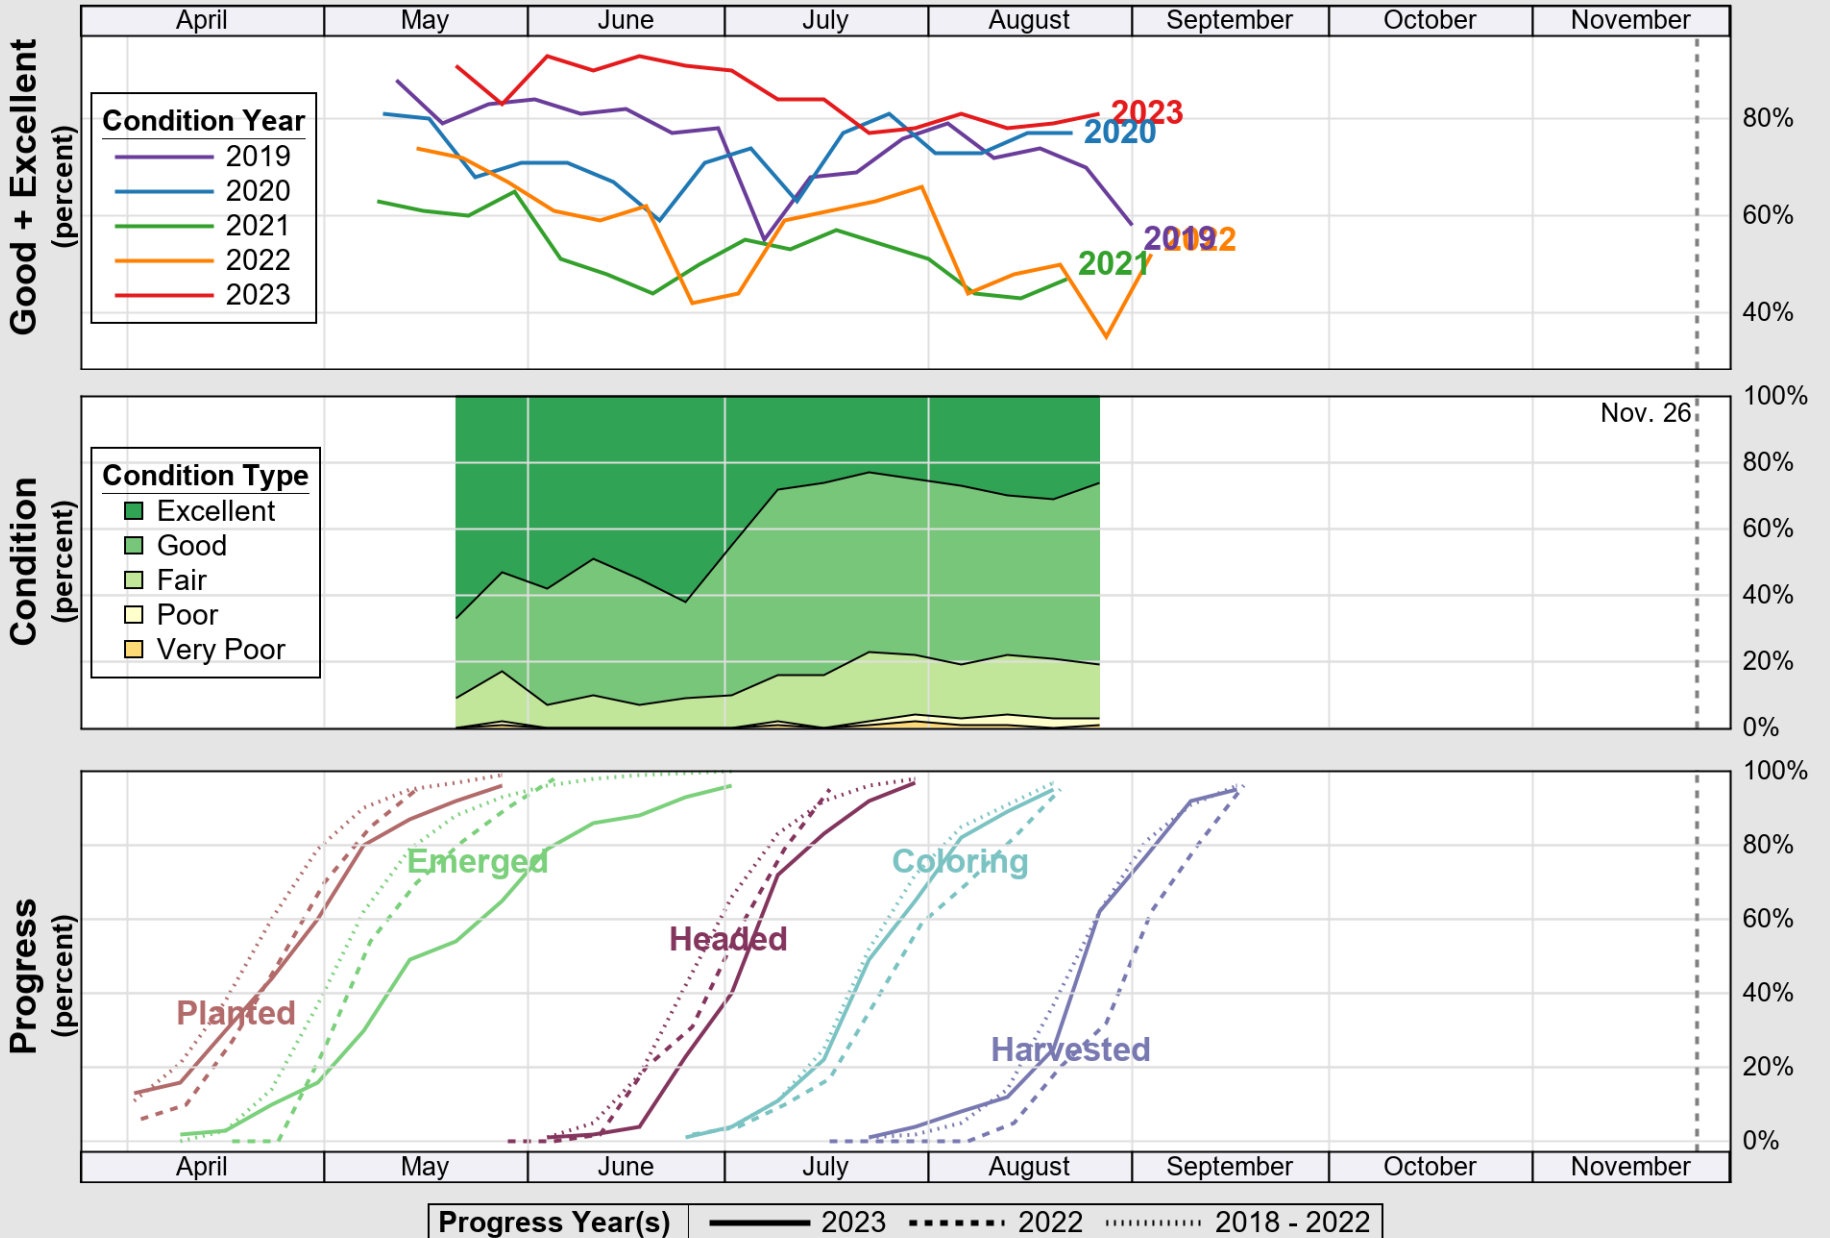

# Crop Progress and Condition: Barley in Colorado , 2023

NASS

Source: National Agricultural Statistics Service (NASS), Crop Progress Report

USDA

# Crop Progress and Condition: Corn in Colorado , 2023

NASS

Source: National Agricultural Statistics Service (NASS), Crop Progress Report

USDA