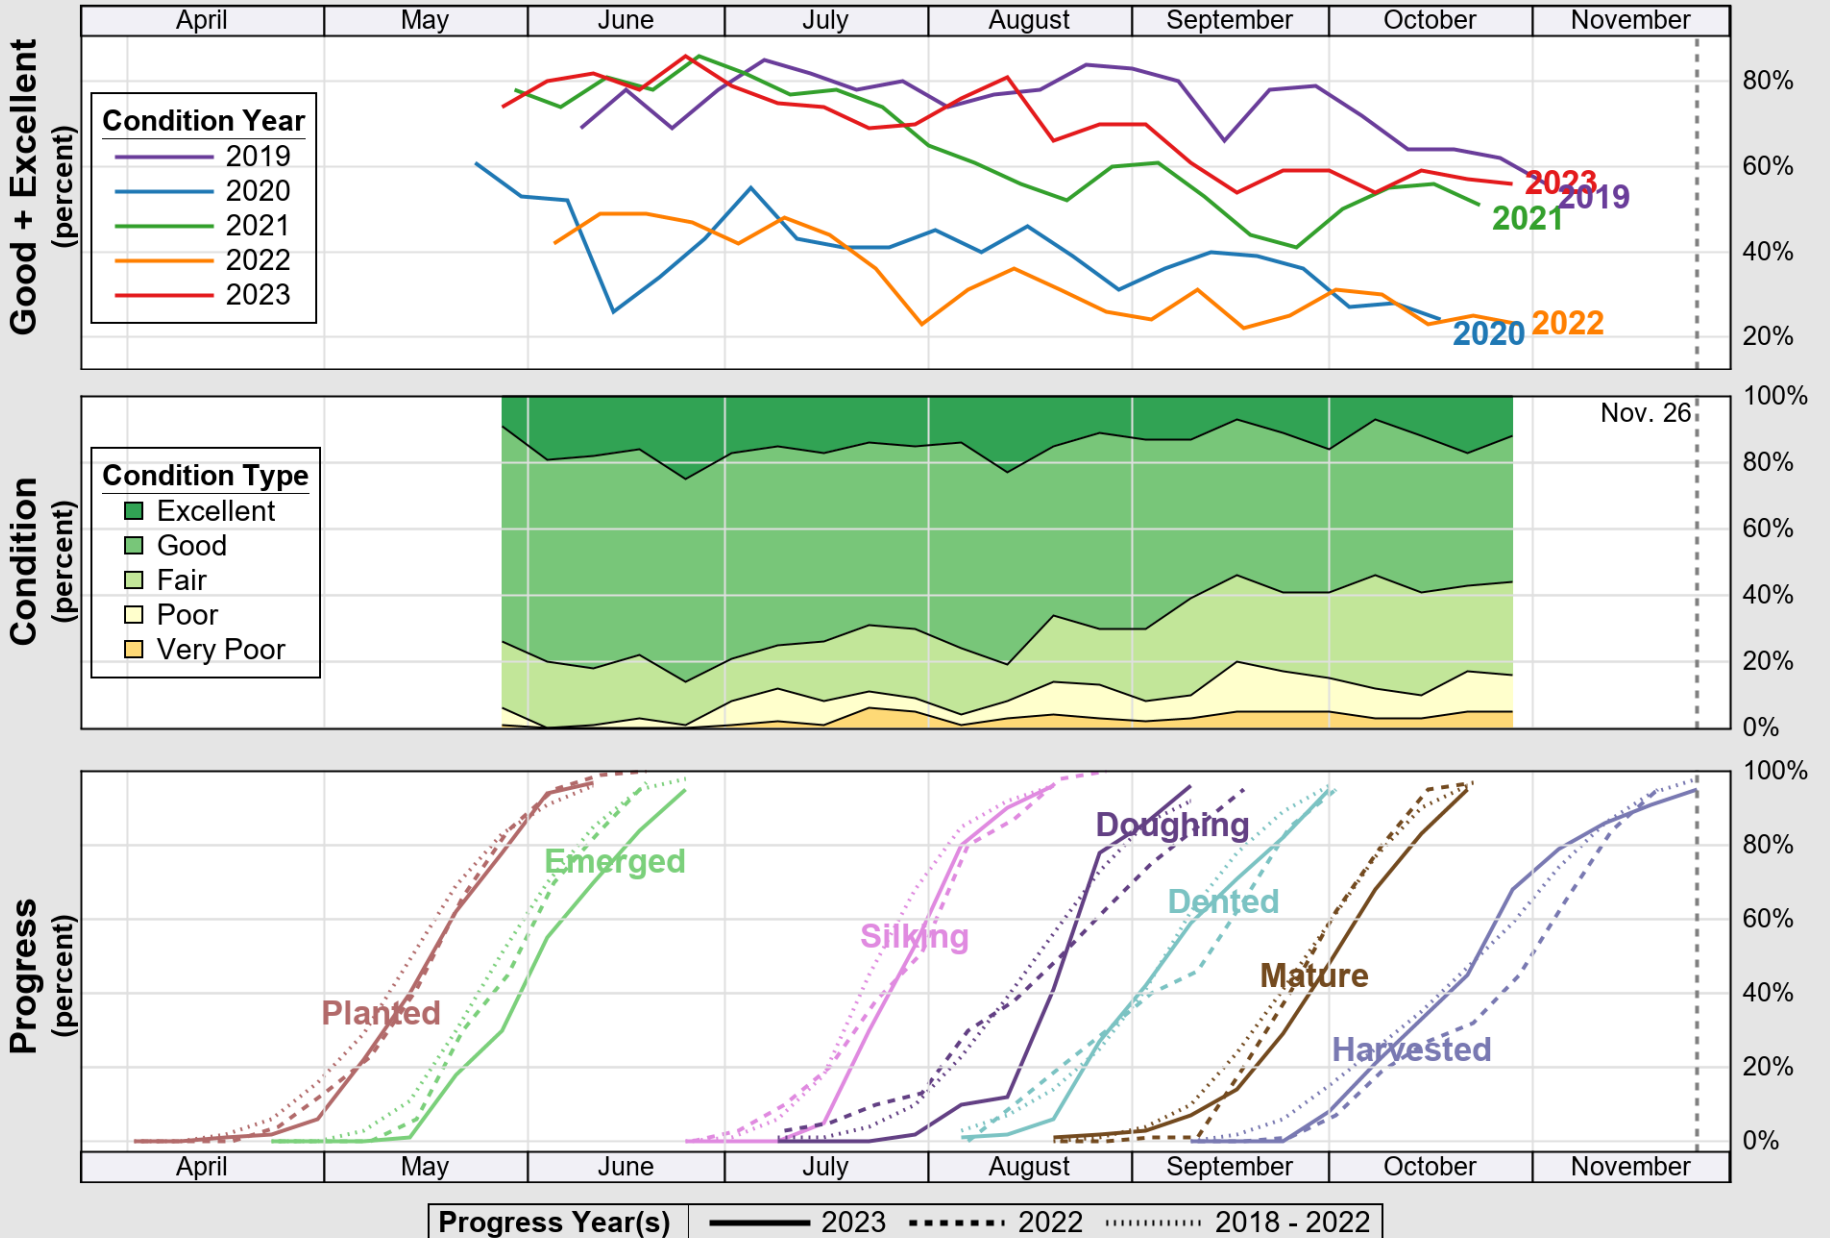

# Crop Progress and Condition: Barley in Colorado , 2023

NASS

Source: National Agricultural Statistics Service (NASS), Crop Progress Report

USDA

# Crop Progress and Condition: Corn in Colorado , 2023

NASS

Source: National Agricultural Statistics Service (NASS), Crop Progress Report

USDA

# Crop Progress and Condition: Pasture and Range in Colorado , 2023

NASS

Source: National Agricultural Statistics Service (NASS), Crop Progress Report

USDA