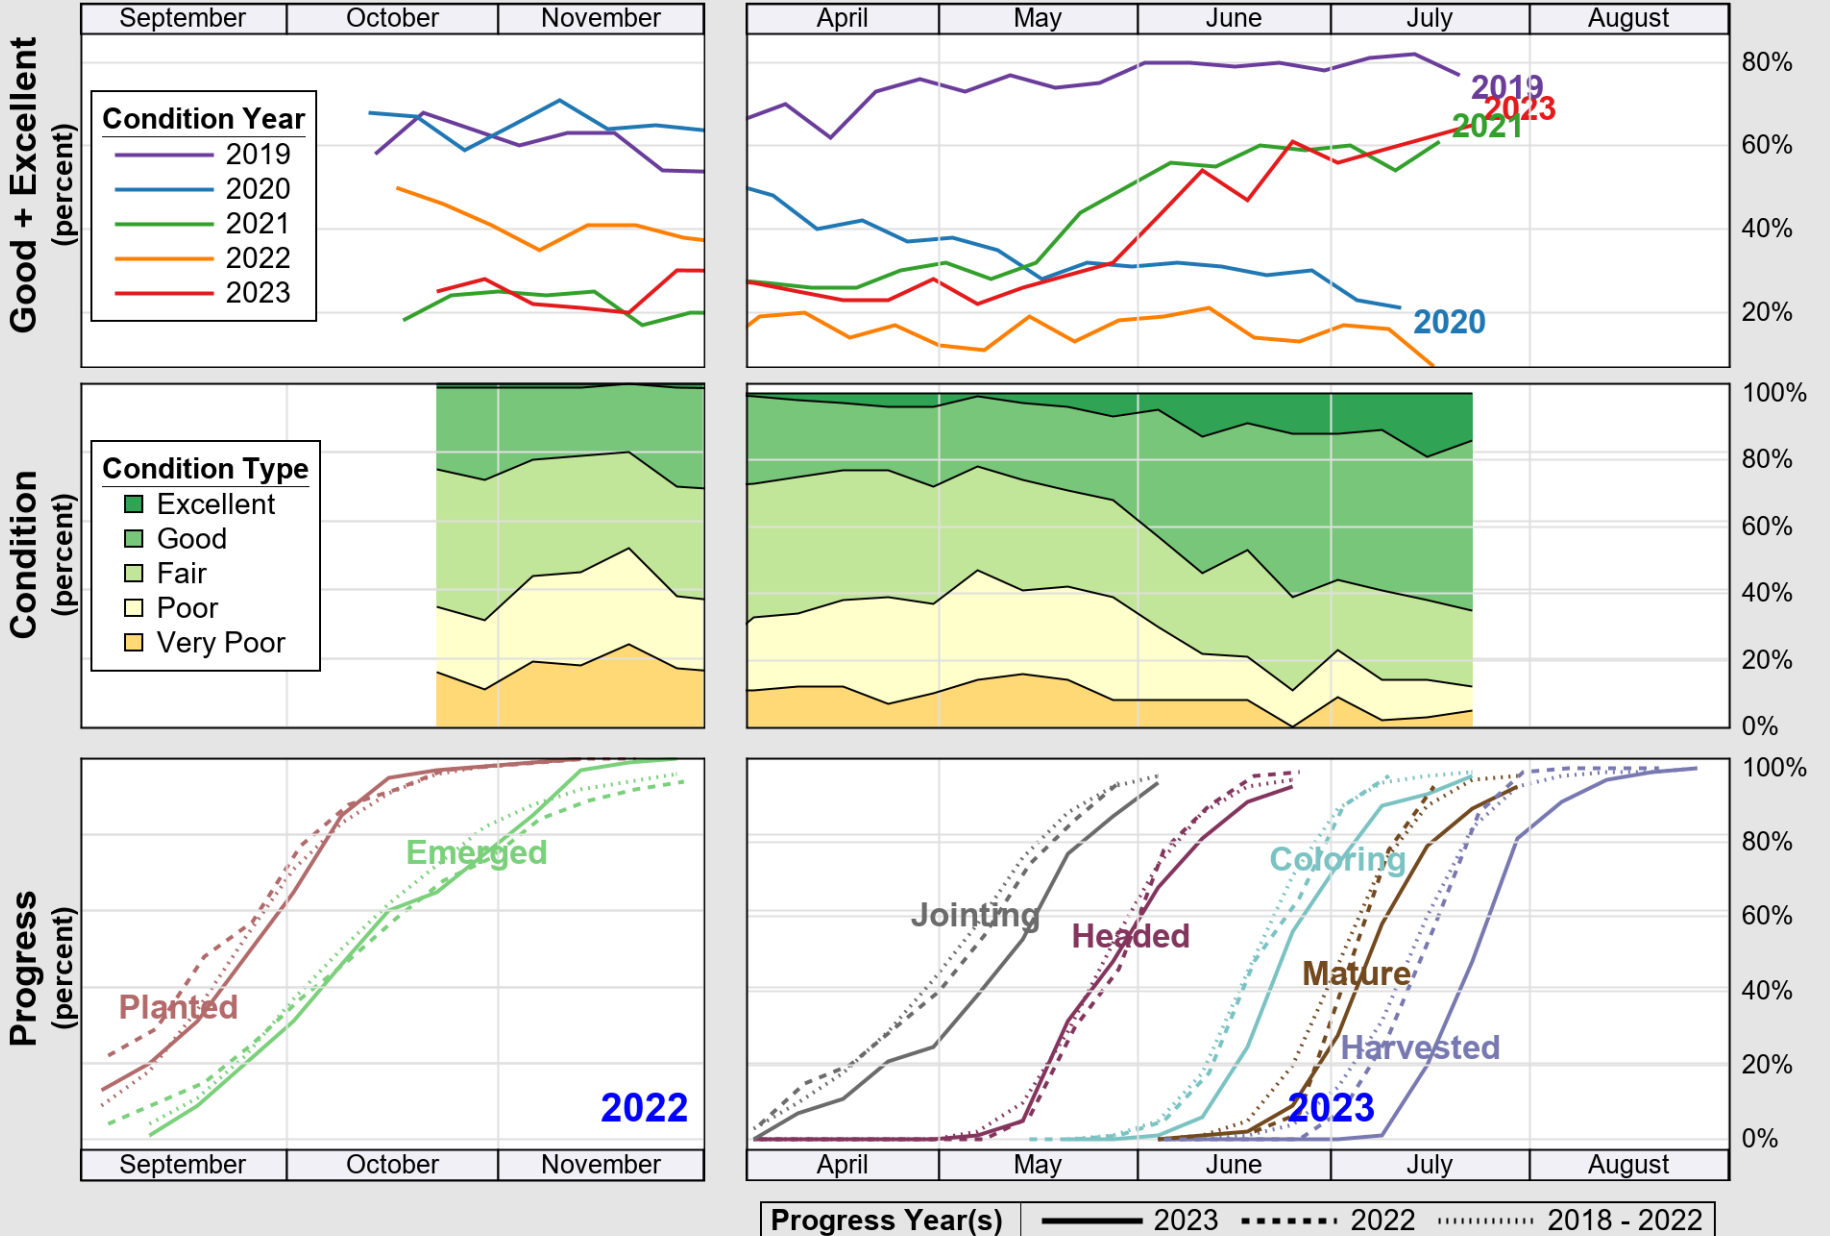

# Crop Progress and Condition: Sugar Beets in Colorado , 2023

NASS

Source: National Agricultural Statistics Service (NASS), Crop Progress Report

USDA

### Crop Progress and Condition: Sunflower in Colorado , 2023

NASS

Source: National Agricultural Statistics Service (NASS), Crop Progress Report

USDA

# Crop Progress and Condition: Winter Wheat in Colorado , 2023

NASS

Source: National Agricultural Statistics Service (NASS), Crop Progress Report