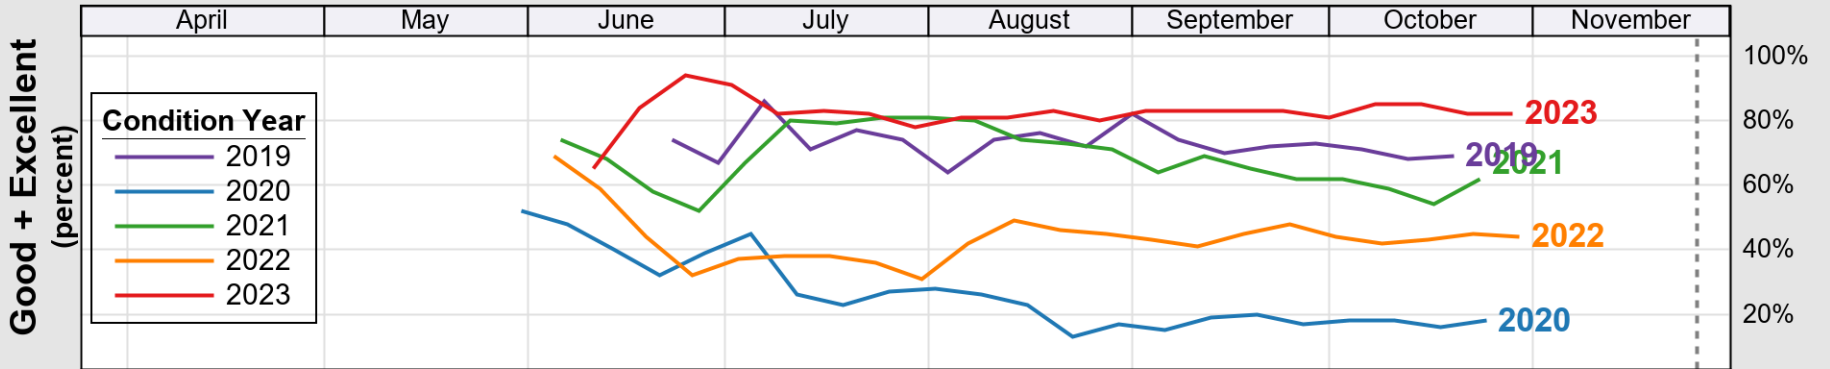

USDA

Crop Progress and Condition: Sorghum in Colorado , 2023

NASS

Source: National Agricultural Statistics Service (NASS), Crop Progress Report