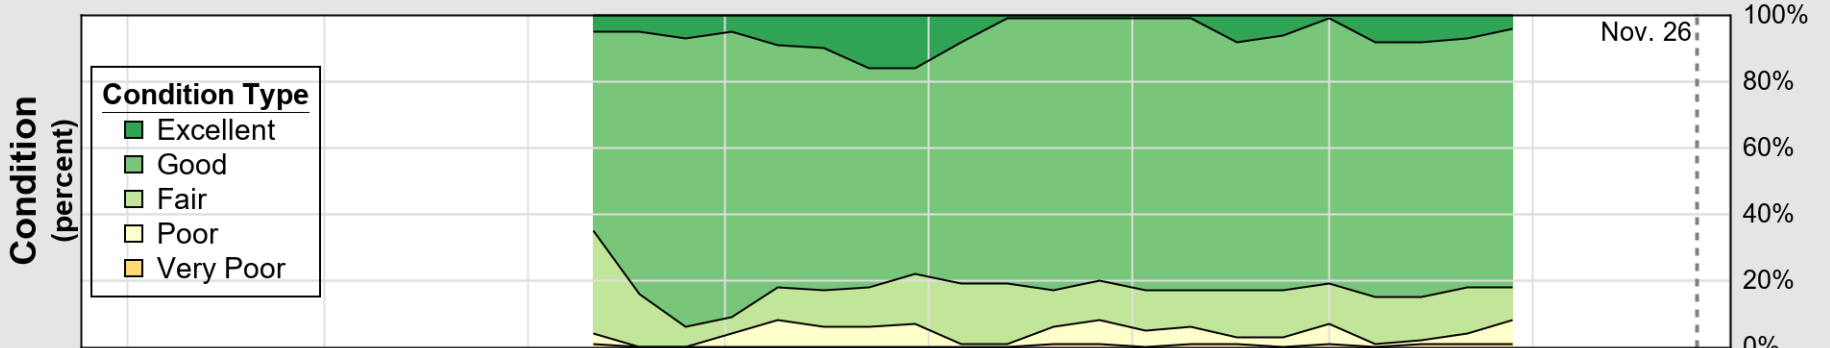

USDA

Crop Progress and Condition: Sorghum in Colorado , 2023

NASS

Source: National Agricultural Statistics Service (NASS), Crop Progress Report