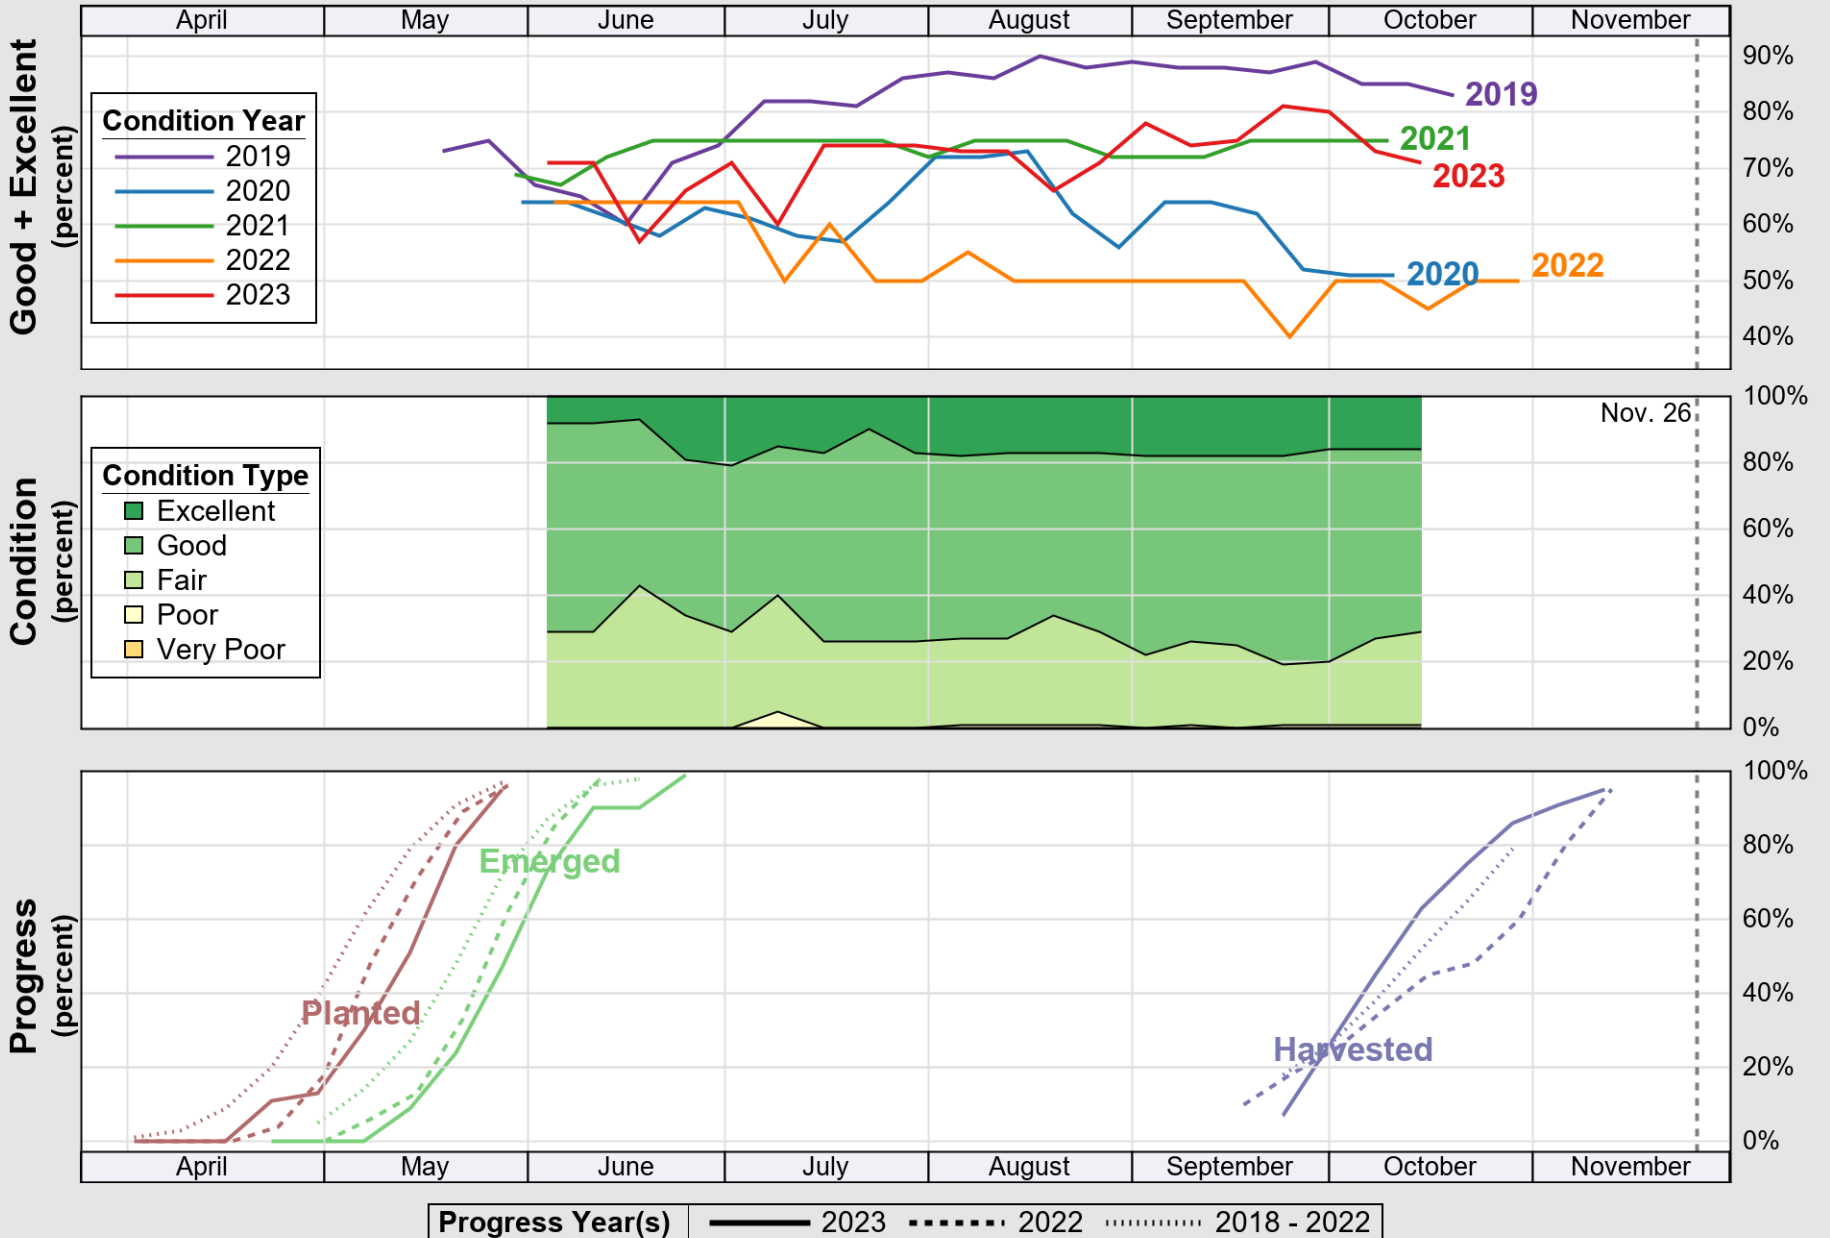

# Crop Progress and Condition: Pasture and Range in Colorado , 2023

NASS

Source: National Agricultural Statistics Service (NASS), Crop Progress Report

USDA

# Crop Progress and Condition: Sorghum in Colorado , 2023

NASS

Source: National Agricultural Statistics Service (NASS), Crop Progress Report

USDA

# Crop Progress and Condition: Sugar Beets in Colorado , 2023

NASS

Source: National Agricultural Statistics Service (NASS), Crop Progress Report

USDA