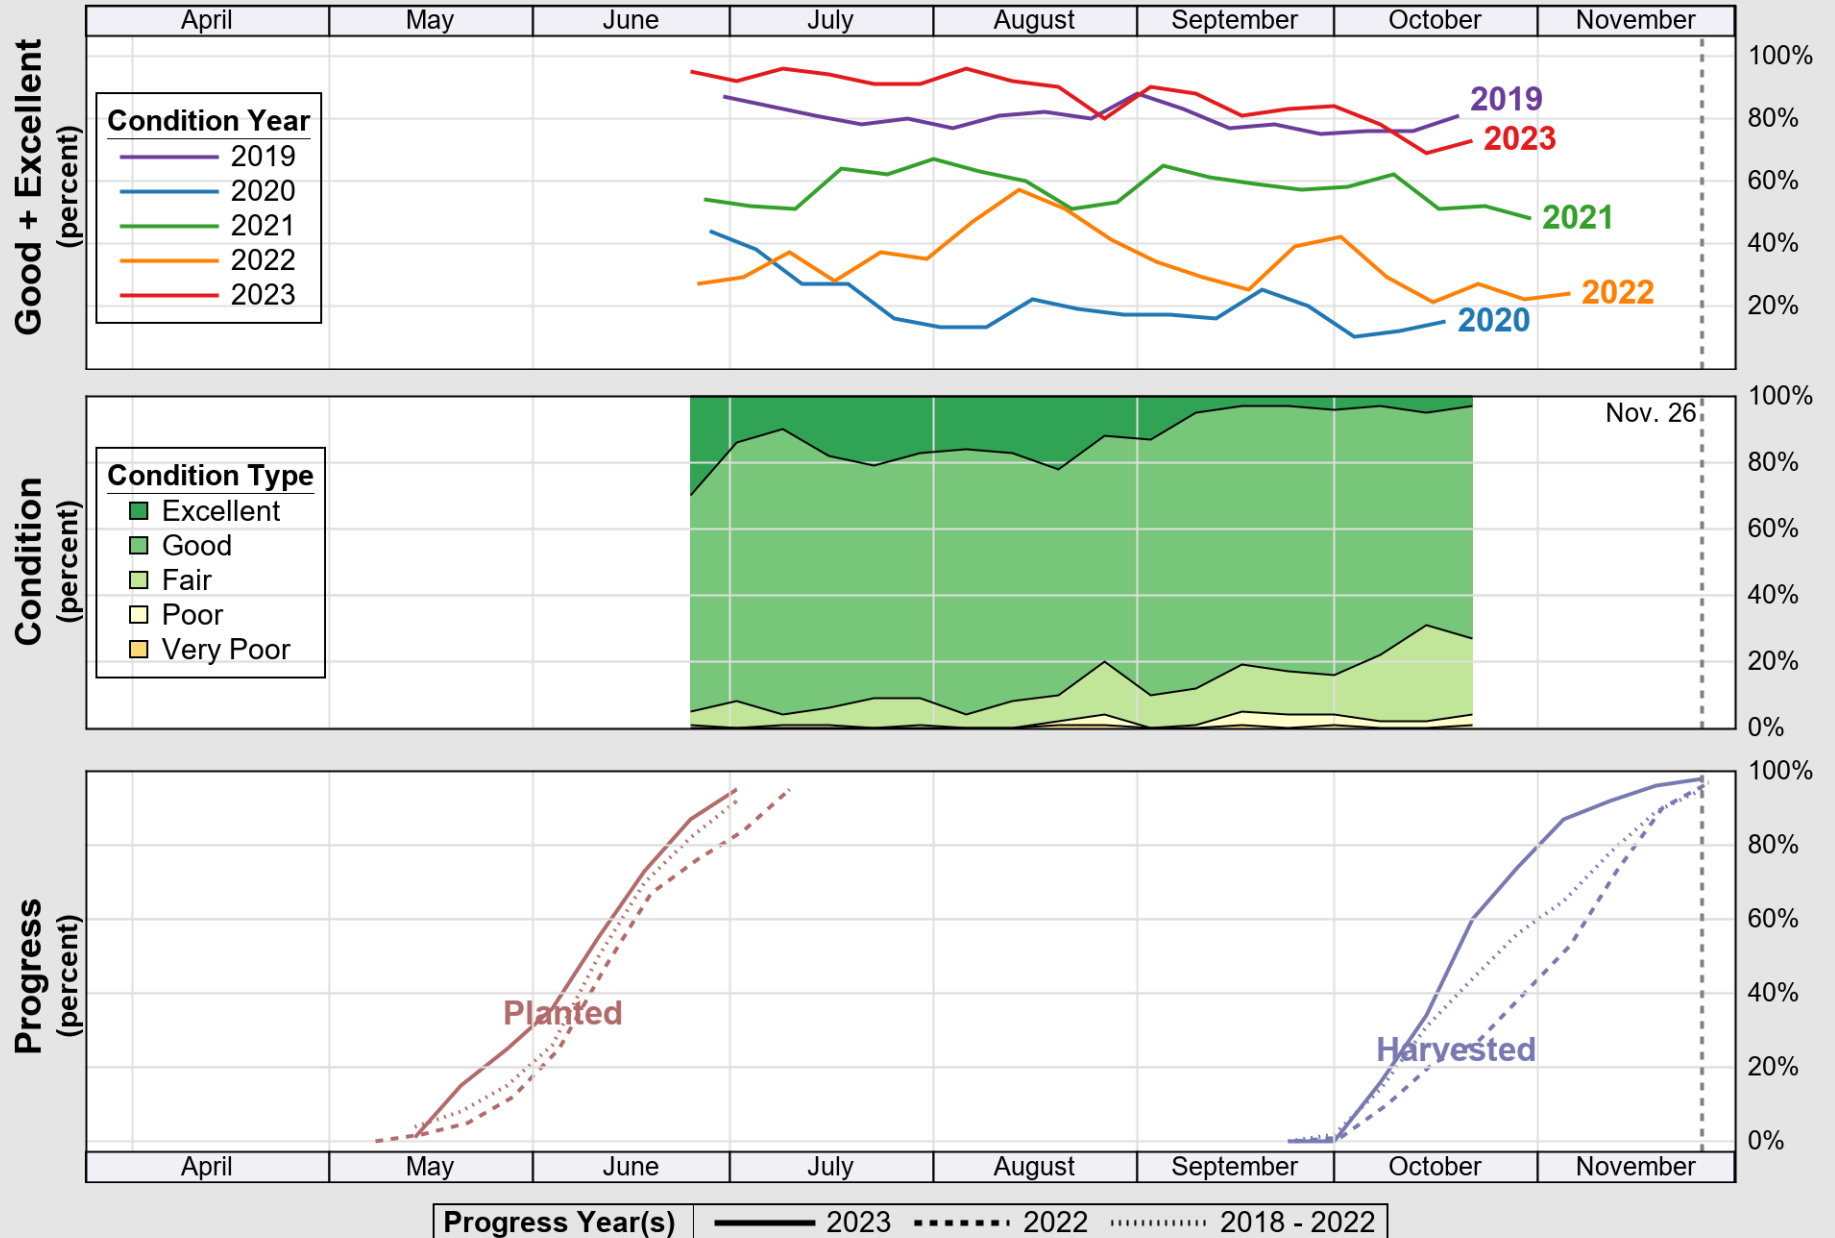

# Crop Progress and Condition: Sorghum in Colorado , 2023

NASS

Source: National Agricultural Statistics Service (NASS), Crop Progress Report

USDA

# Crop Progress and Condition: Sugar Beets in Colorado , 2023

NASS

Source: National Agricultural Statistics Service (NASS), Crop Progress Report

USDA

### Crop Progress and Condition: Sunflower in Colorado , 2023

NASS

Source: National Agricultural Statistics Service (NASS), Crop Progress Report

USDA