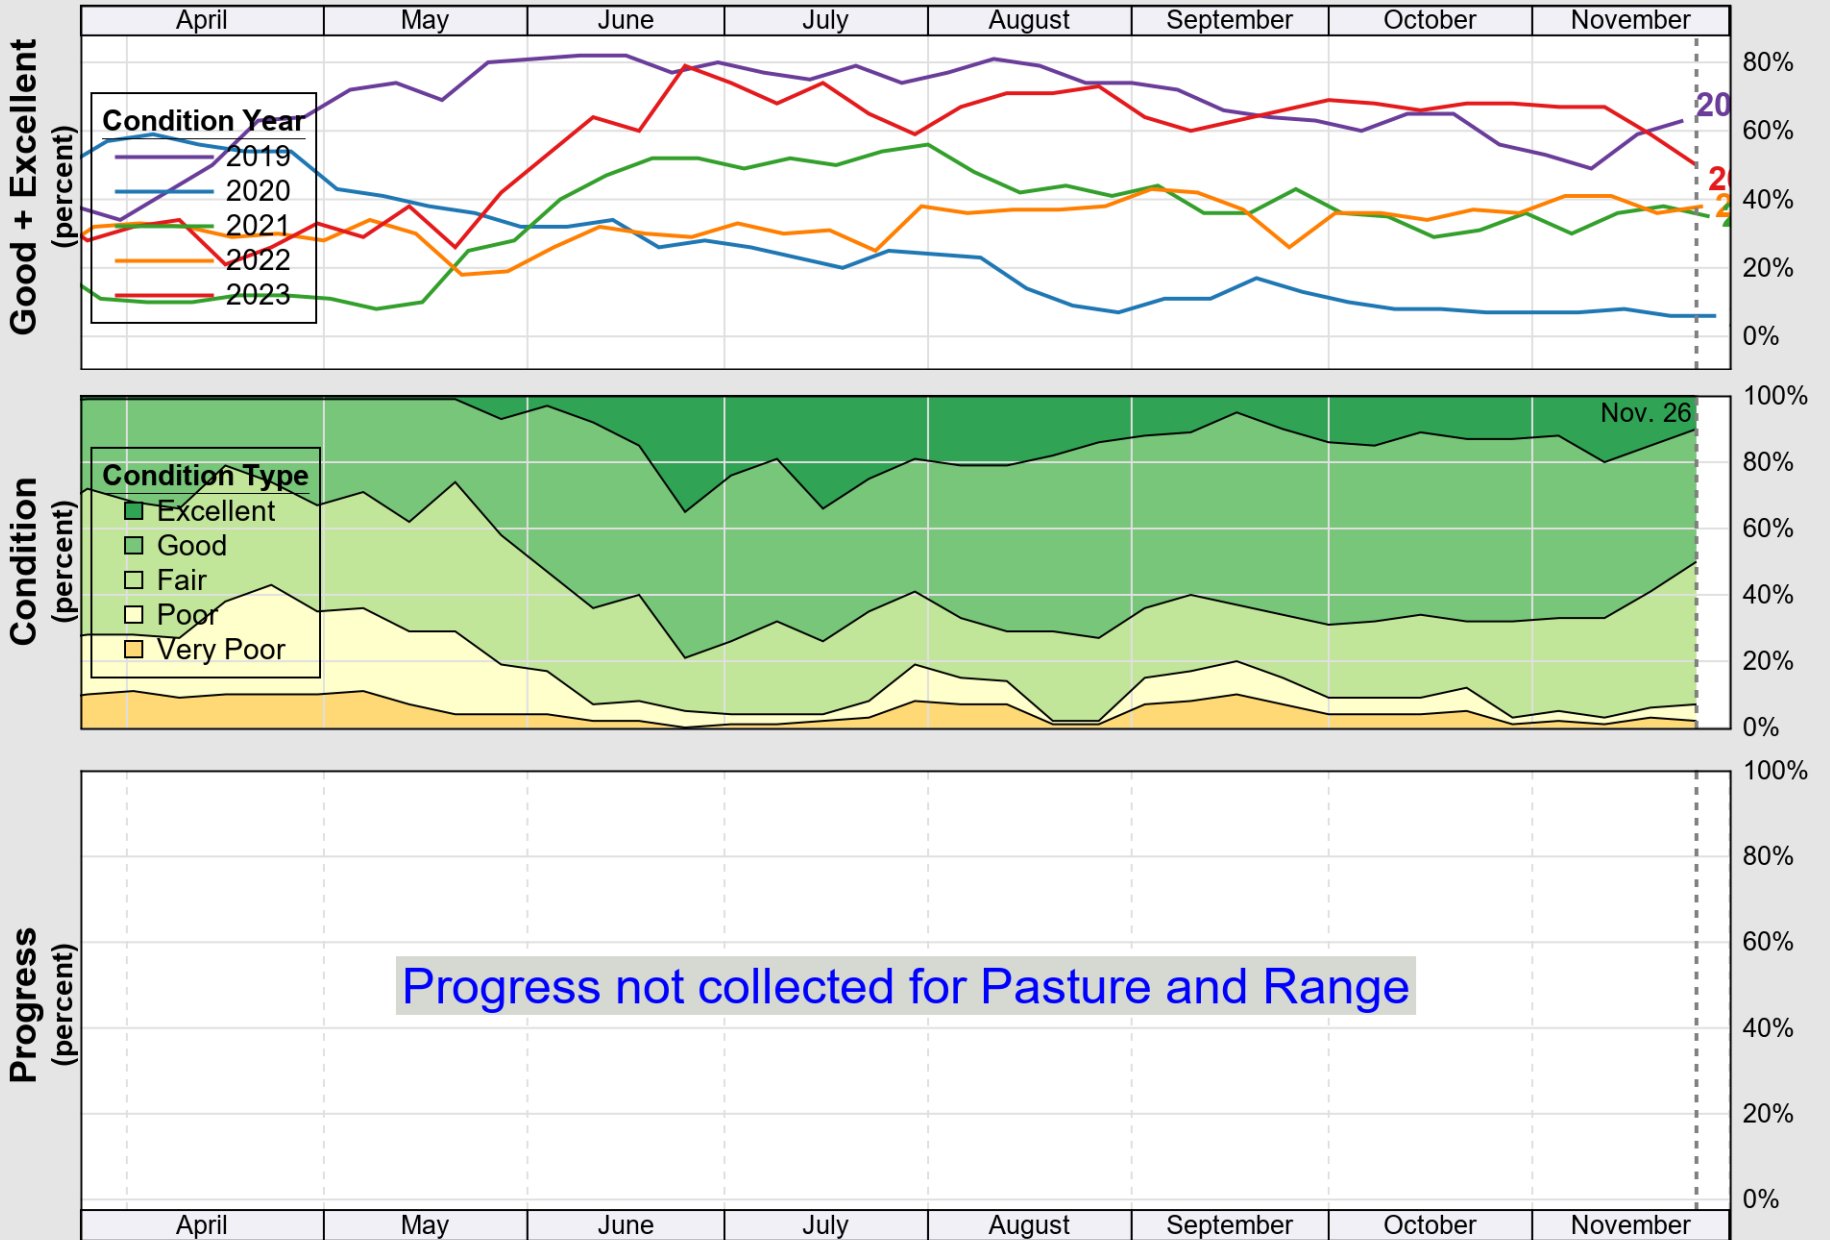

# Crop Progress and Condition: Barley in Colorado , 2023

NASS

Source: National Agricultural Statistics Service (NASS), Crop Progress Report

USDA

# Crop Progress and Condition: Corn in Colorado , 2023

NASS

Source: National Agricultural Statistics Service (NASS), Crop Progress Report

USDA

# Crop Progress and Condition: Pasture and Range in Colorado , 2023

NASS

Source: National Agricultural Statistics Service (NASS), Crop Progress Report

USDA