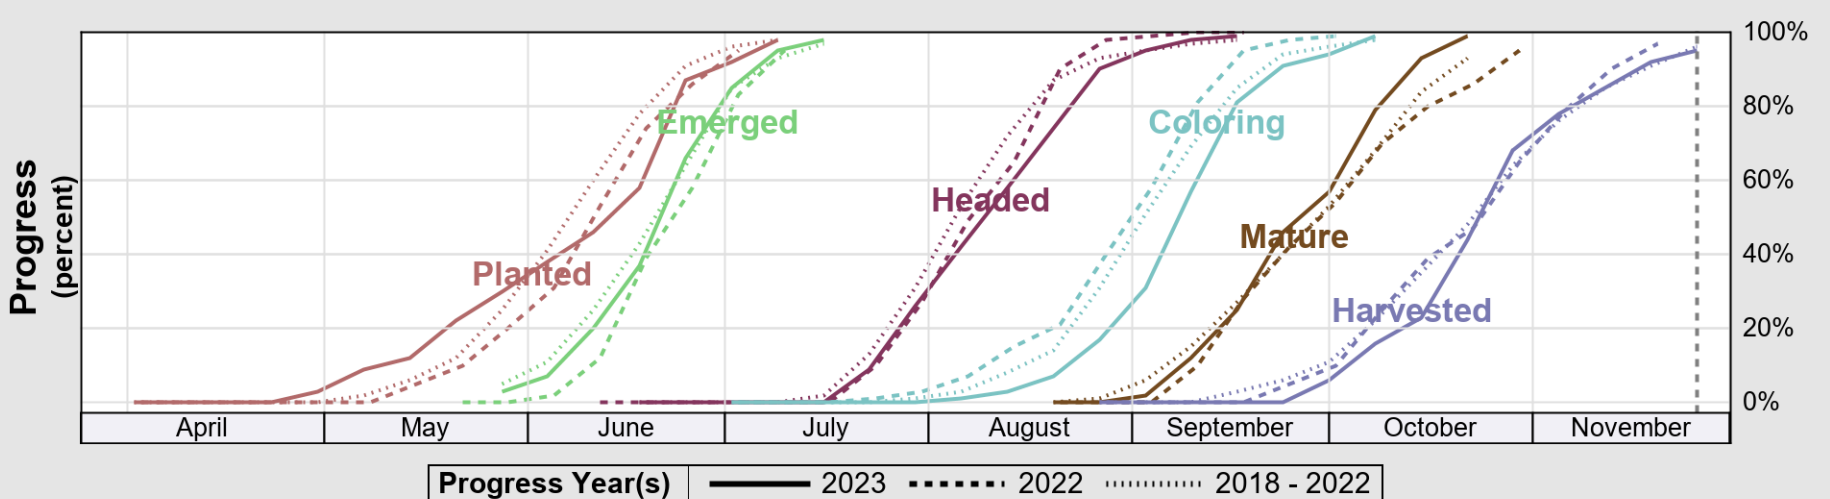

# Crop Progress and Condition: Corn in Colorado , 2023

NASS

Source: National Agricultural Statistics Service (NASS), Crop Progress Report

USDA

# Crop Progress and Condition: Pasture and Range in Colorado , 2023

NASS

Source: National Agricultural Statistics Service (NASS), Crop Progress Report

USDA

# Crop Progress and Condition: Sorghum in Colorado , 2023

NASS

Source: National Agricultural Statistics Service (NASS), Crop Progress Report

USDA