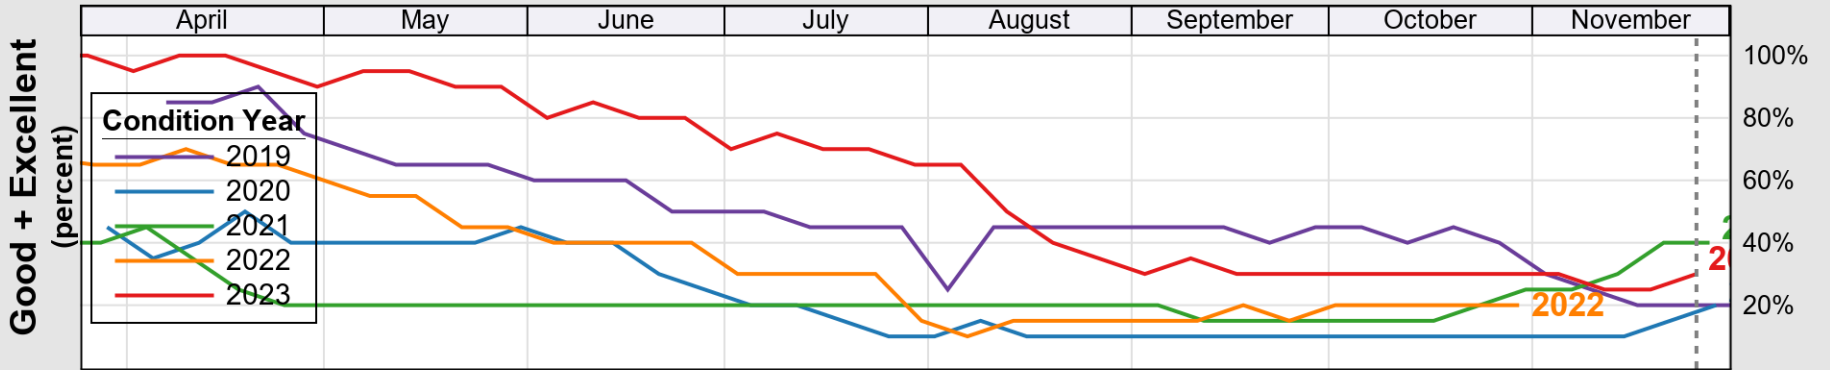

USDA

Crop Progress and Condition: Pasture and Range in California , 2023

NASS

Source: National Agricultural Statistics Service (NASS), Crop Progress Report