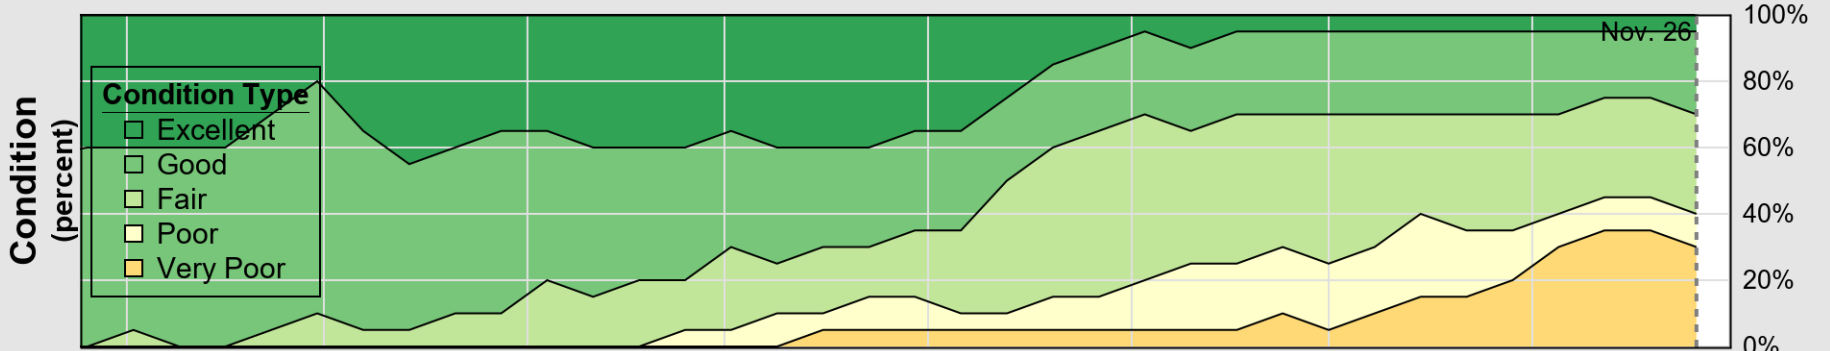

USDA

Crop Progress and Condition: Pasture and Range in California , 2023

NASS

Source: National Agricultural Statistics Service (NASS), Crop Progress Report