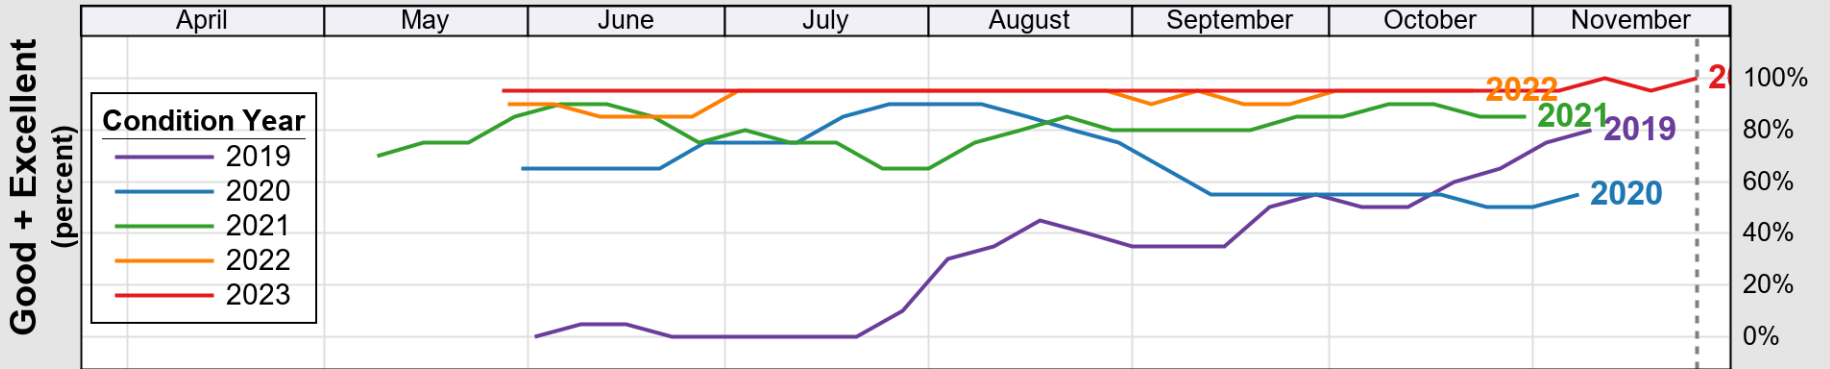

# Crop Progress and Condition: Cotton in California , 2023

NASS

Progress Year(s) ——— 2023    - - - - - 2022    ..... 2018 - 2022

Source: National Agricultural Statistics Service (NASS), Crop Progress Report