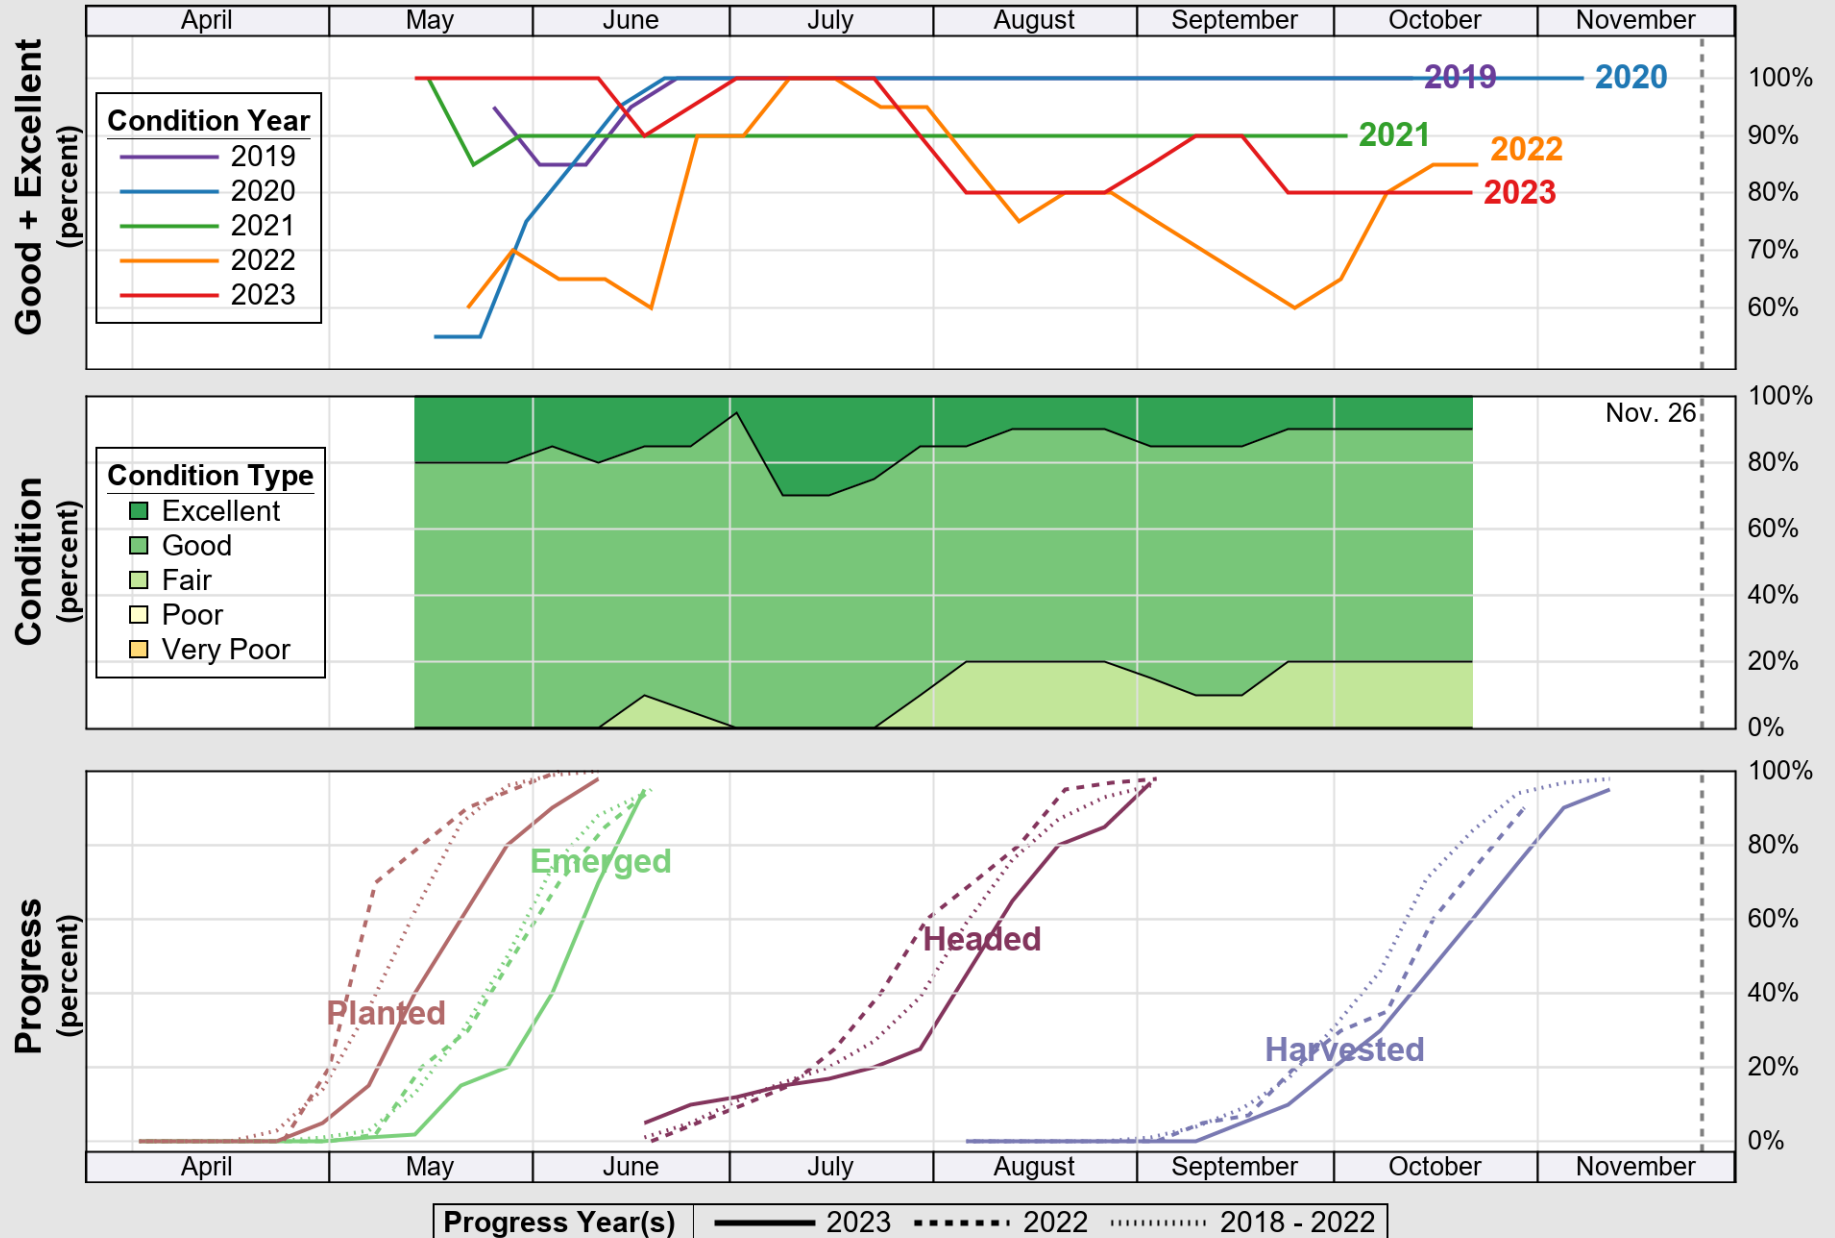

# Crop Progress and Condition: Cotton in California , 2023

NASS

Progress Year(s) ——— 2023    - - - - - 2022    ..... 2018 - 2022

Source: National Agricultural Statistics Service (NASS), Crop Progress Report

# Crop Progress and Condition: Pasture and Range in California , 2023

NASS

Source: National Agricultural Statistics Service (NASS), Crop Progress Report

USDA

# Crop Progress and Condition: Rice in California , 2023

NASS

Source: National Agricultural Statistics Service (NASS), Crop Progress Report

USDA

# Crop Progress and Condition: Winter Wheat in California , 2023

NASS

Source: National Agricultural Statistics Service (NASS), Crop Progress Report