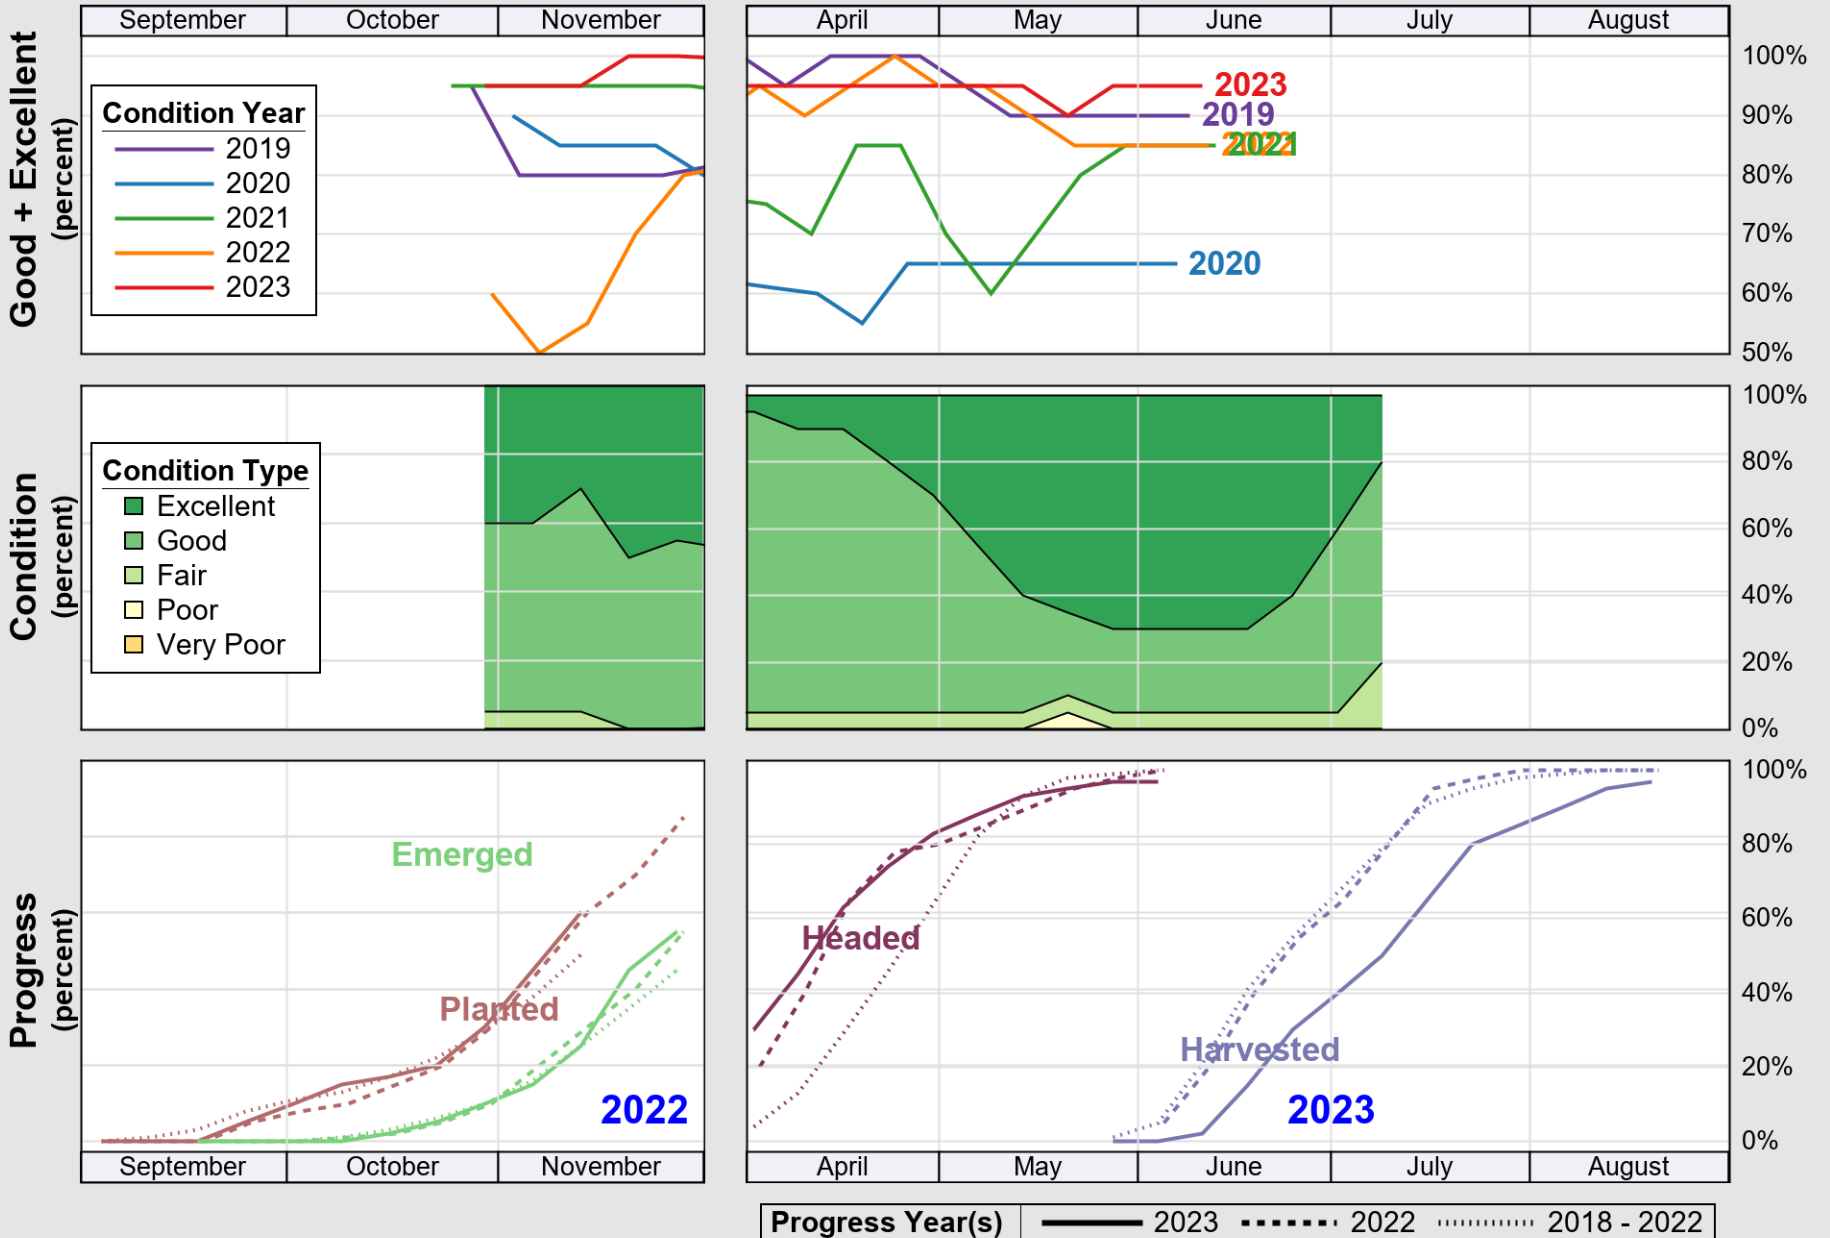

# Crop Progress and Condition: Pasture and Range in California , 2023

NASS

Source: National Agricultural Statistics Service (NASS), Crop Progress Report

USDA

# Crop Progress and Condition: Rice in California , 2023

NASS

Source: National Agricultural Statistics Service (NASS), Crop Progress Report

USDA

# Crop Progress and Condition: Winter Wheat in California , 2023

NASS

Source: National Agricultural Statistics Service (NASS), Crop Progress Report