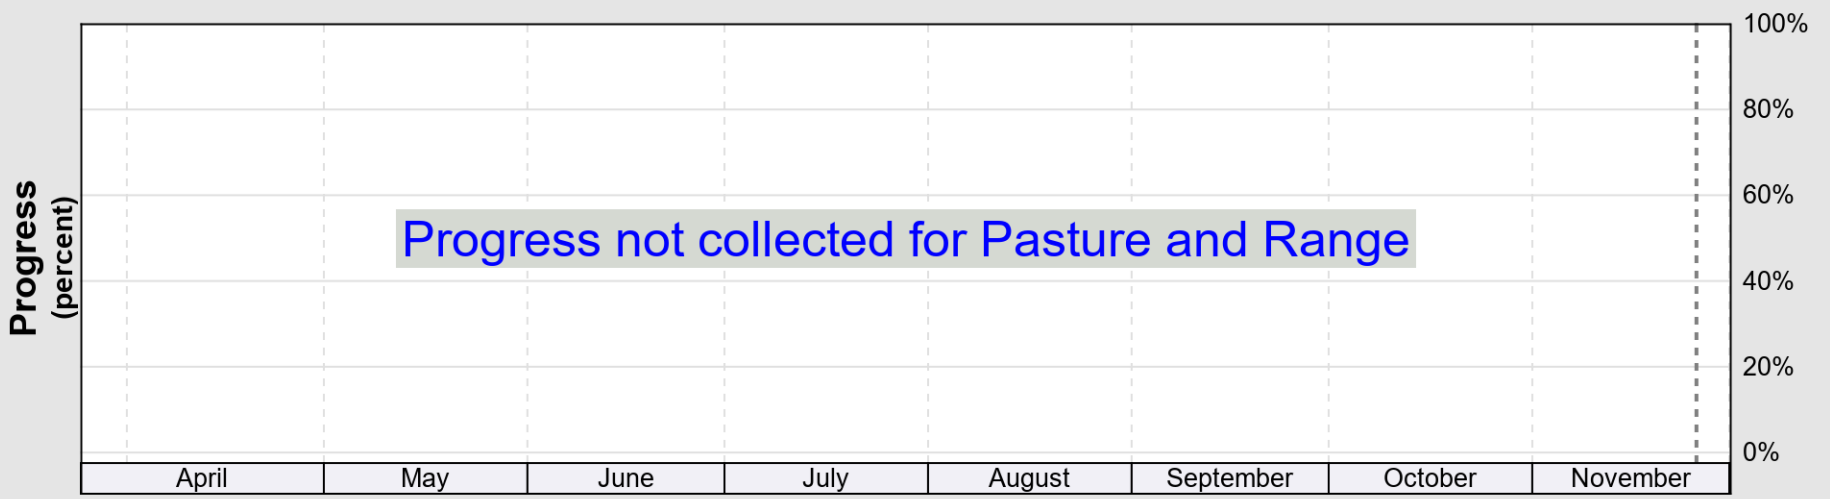

USDA

Crop Progress and Condition: Pasture and Range in California , 2023

NASS

Source: National Agricultural Statistics Service (NASS), Crop Progress Report