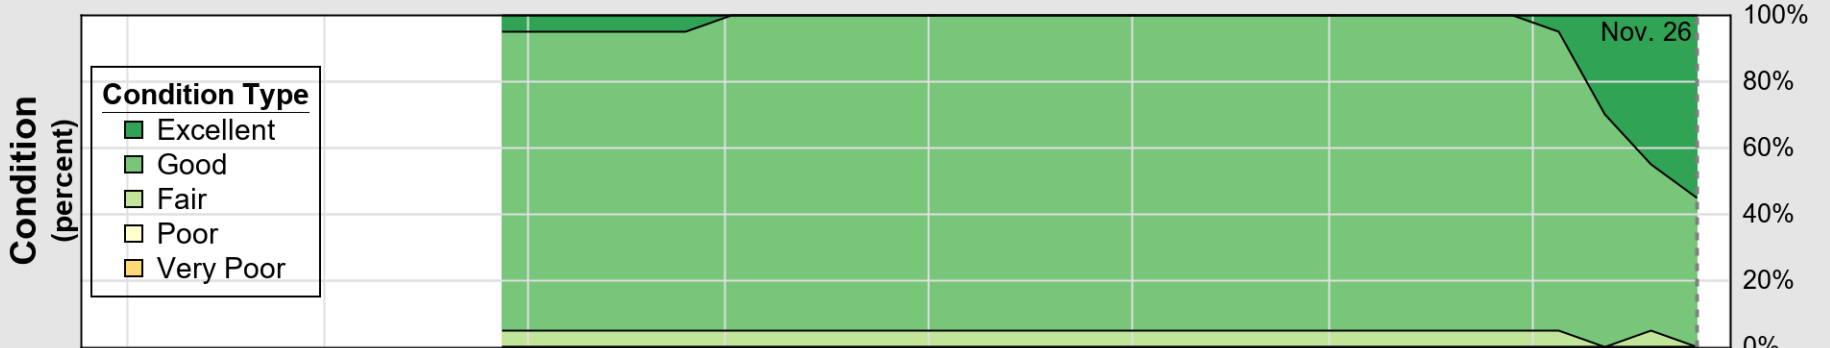

# Crop Progress and Condition: Cotton in California , 2023

NASS

Progress Year(s) ——— 2023    - - - - - 2022    ..... 2018 - 2022

Source: National Agricultural Statistics Service (NASS), Crop Progress Report