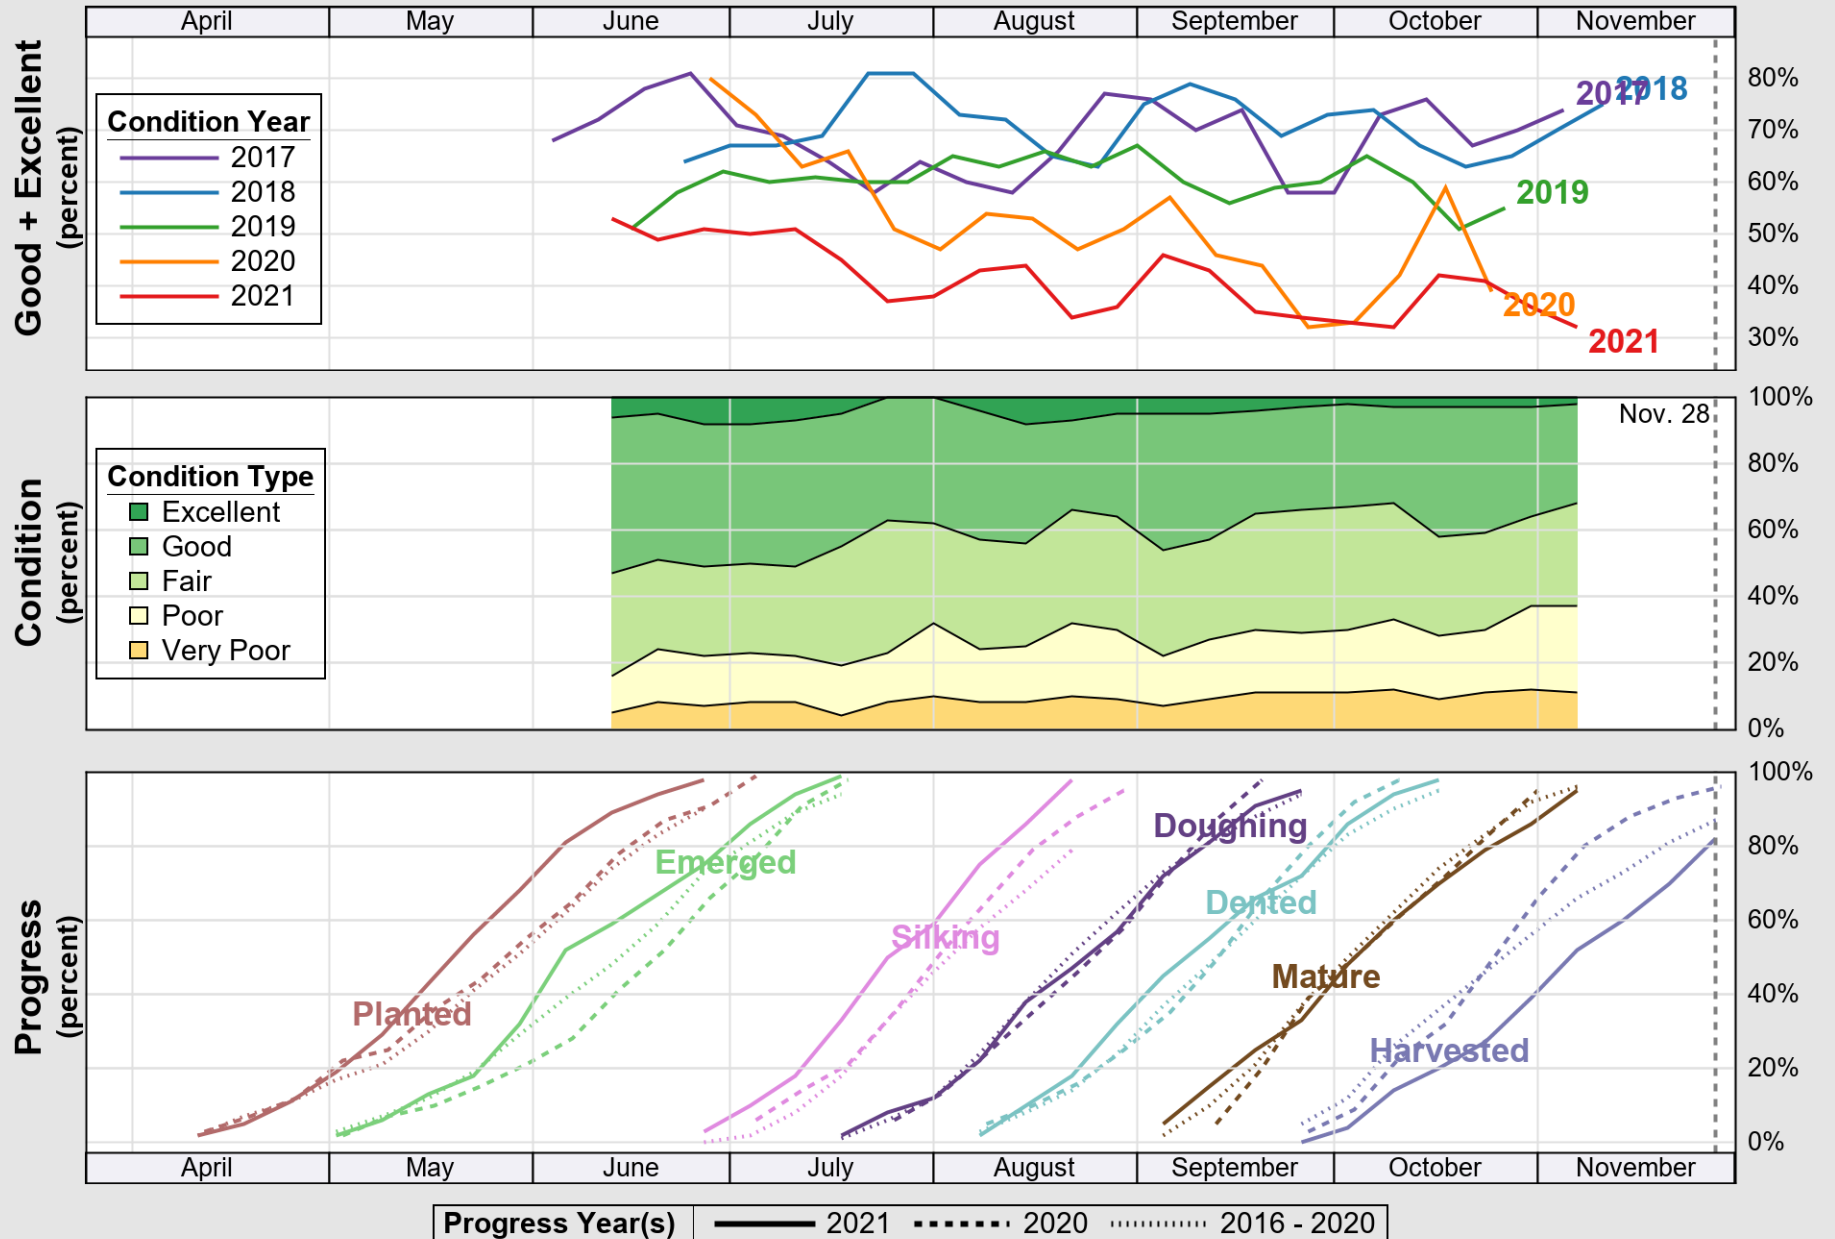

USDA

Crop Progress and Condition: Corn in West Virginia , 2021

NASS

Source: National Agricultural Statistics Service (NASS), Crop Progress Report

Source: National Agricultural Statistics Service (NASS), Crop Progress Report

USDA

Crop Progress and Condition: Soybeans in West Virginia , 2021

NASS

Source: National Agricultural Statistics Service (NASS), Crop Progress Report

USDA

Crop Progress and Condition: Winter Wheat in West Virginia , 2021

NASS

Source: National Agricultural Statistics Service (NASS), Crop Progress Report