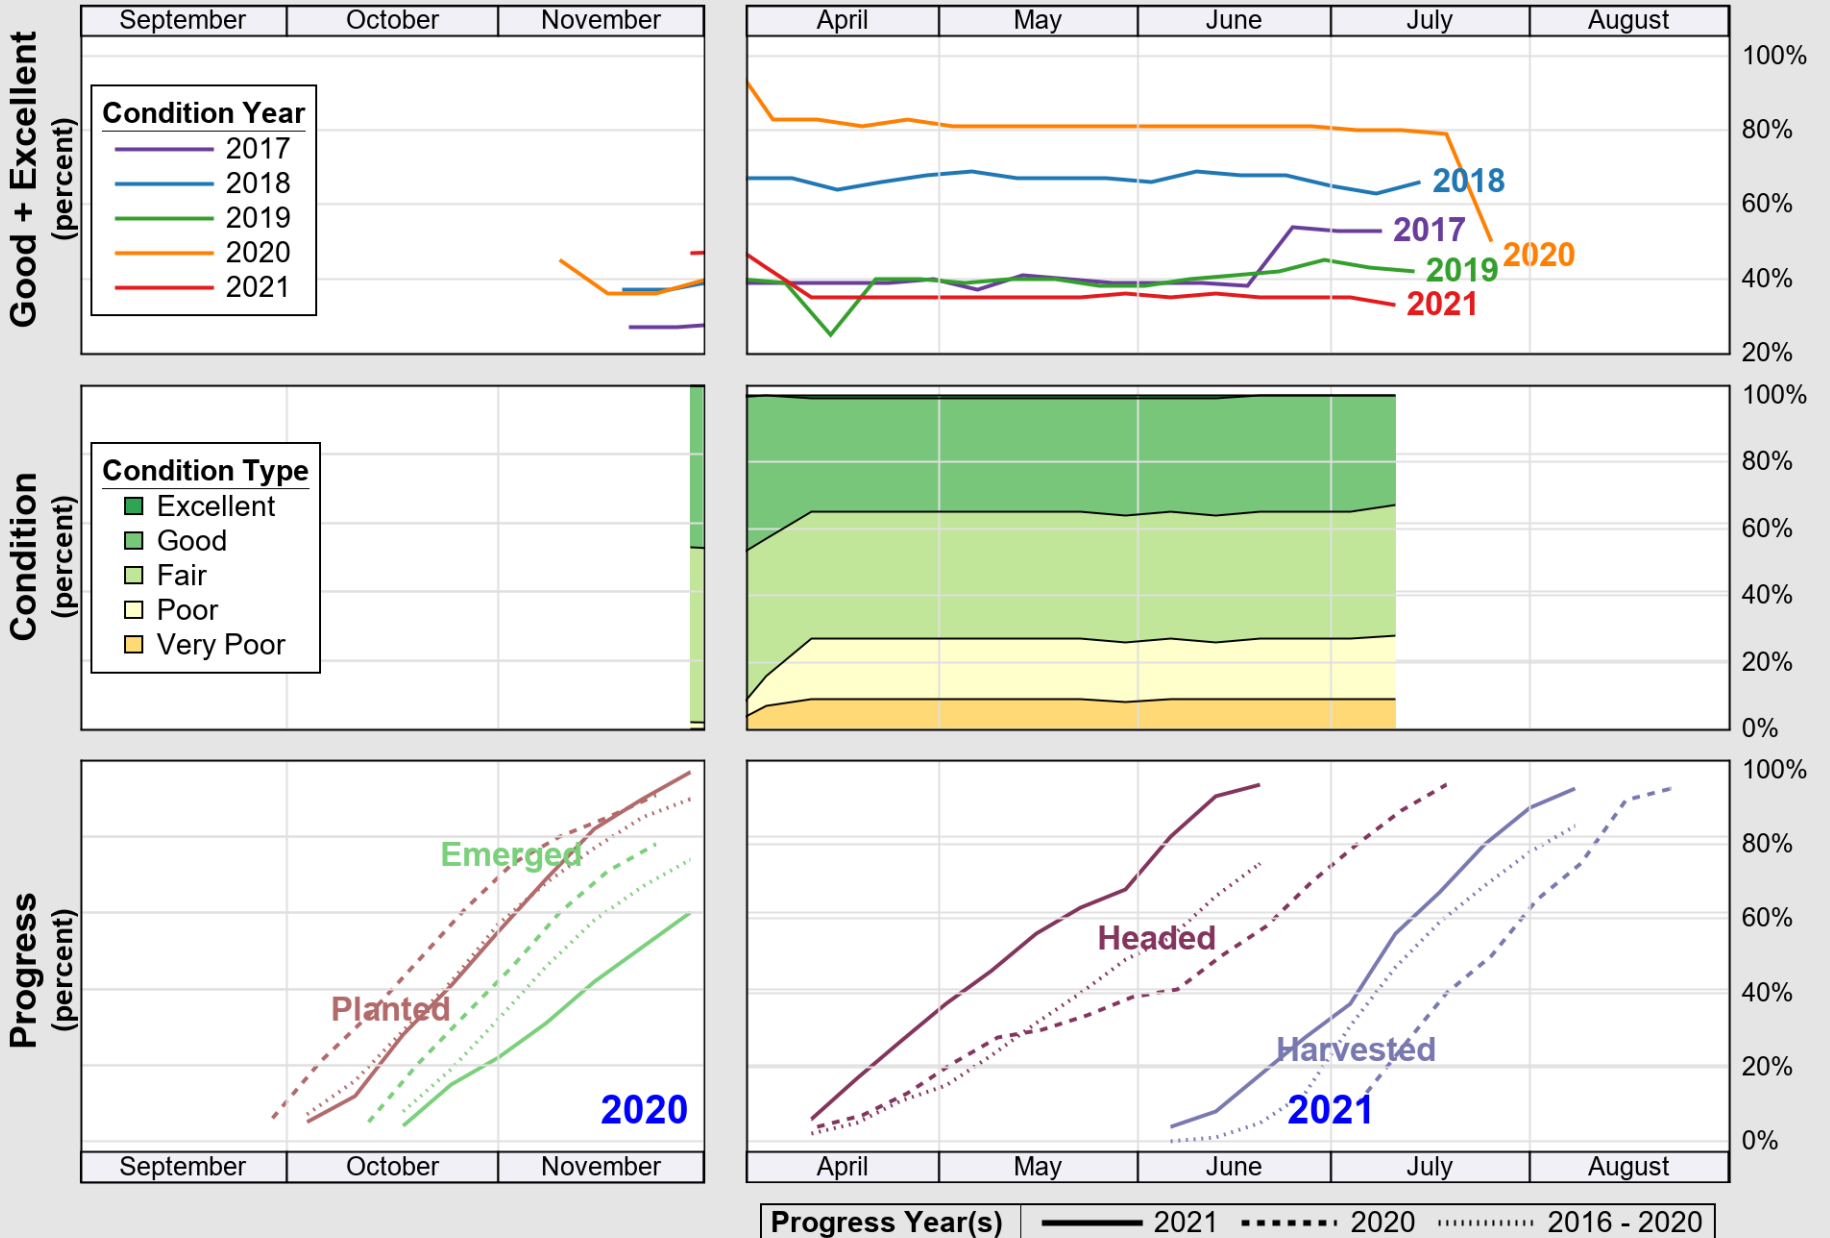

USDA

Crop Progress and Condition: Corn in West Virginia , 2021

NASS

Source: National Agricultural Statistics Service (NASS), Crop Progress Report

Source: National Agricultural Statistics Service (NASS), Crop Progress Report

USDA

Crop Progress and Condition: Soybeans in West Virginia , 2021

NASS

Source: National Agricultural Statistics Service (NASS), Crop Progress Report

USDA

Crop Progress and Condition: Winter Wheat in West Virginia , 2021

NASS

Source: National Agricultural Statistics Service (NASS), Crop Progress Report