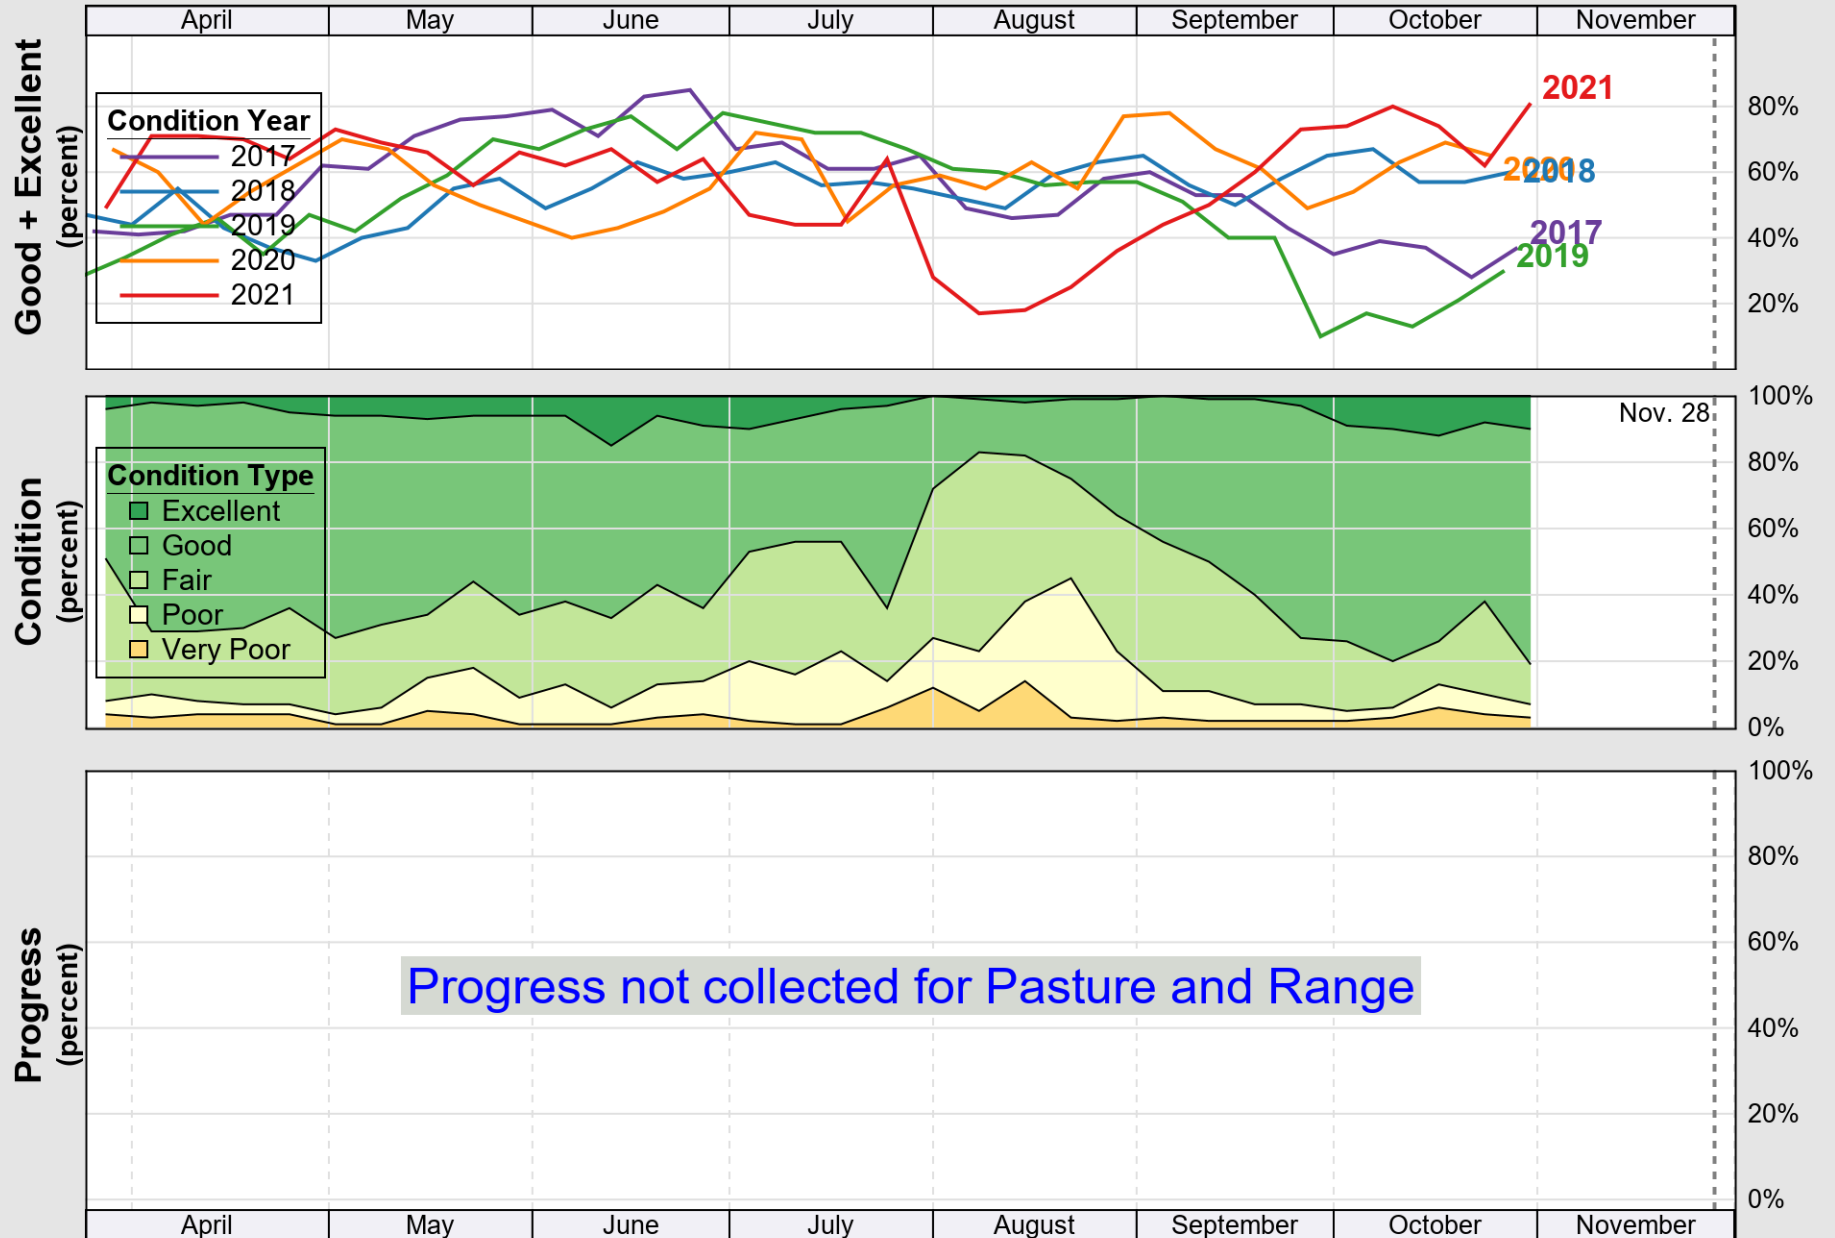

USDA

Crop Progress and Condition: Corn in West Virginia , 2021

NASS

Source: National Agricultural Statistics Service (NASS), Crop Progress Report

Source: National Agricultural Statistics Service (NASS), Crop Progress Report

USDA

Crop Progress and Condition: Soybeans in West Virginia , 2021

NASS

Source: National Agricultural Statistics Service (NASS), Crop Progress Report

USDA

Crop Progress and Condition: Winter Wheat in West Virginia , 2021

NASS

Source: National Agricultural Statistics Service (NASS), Crop Progress Report