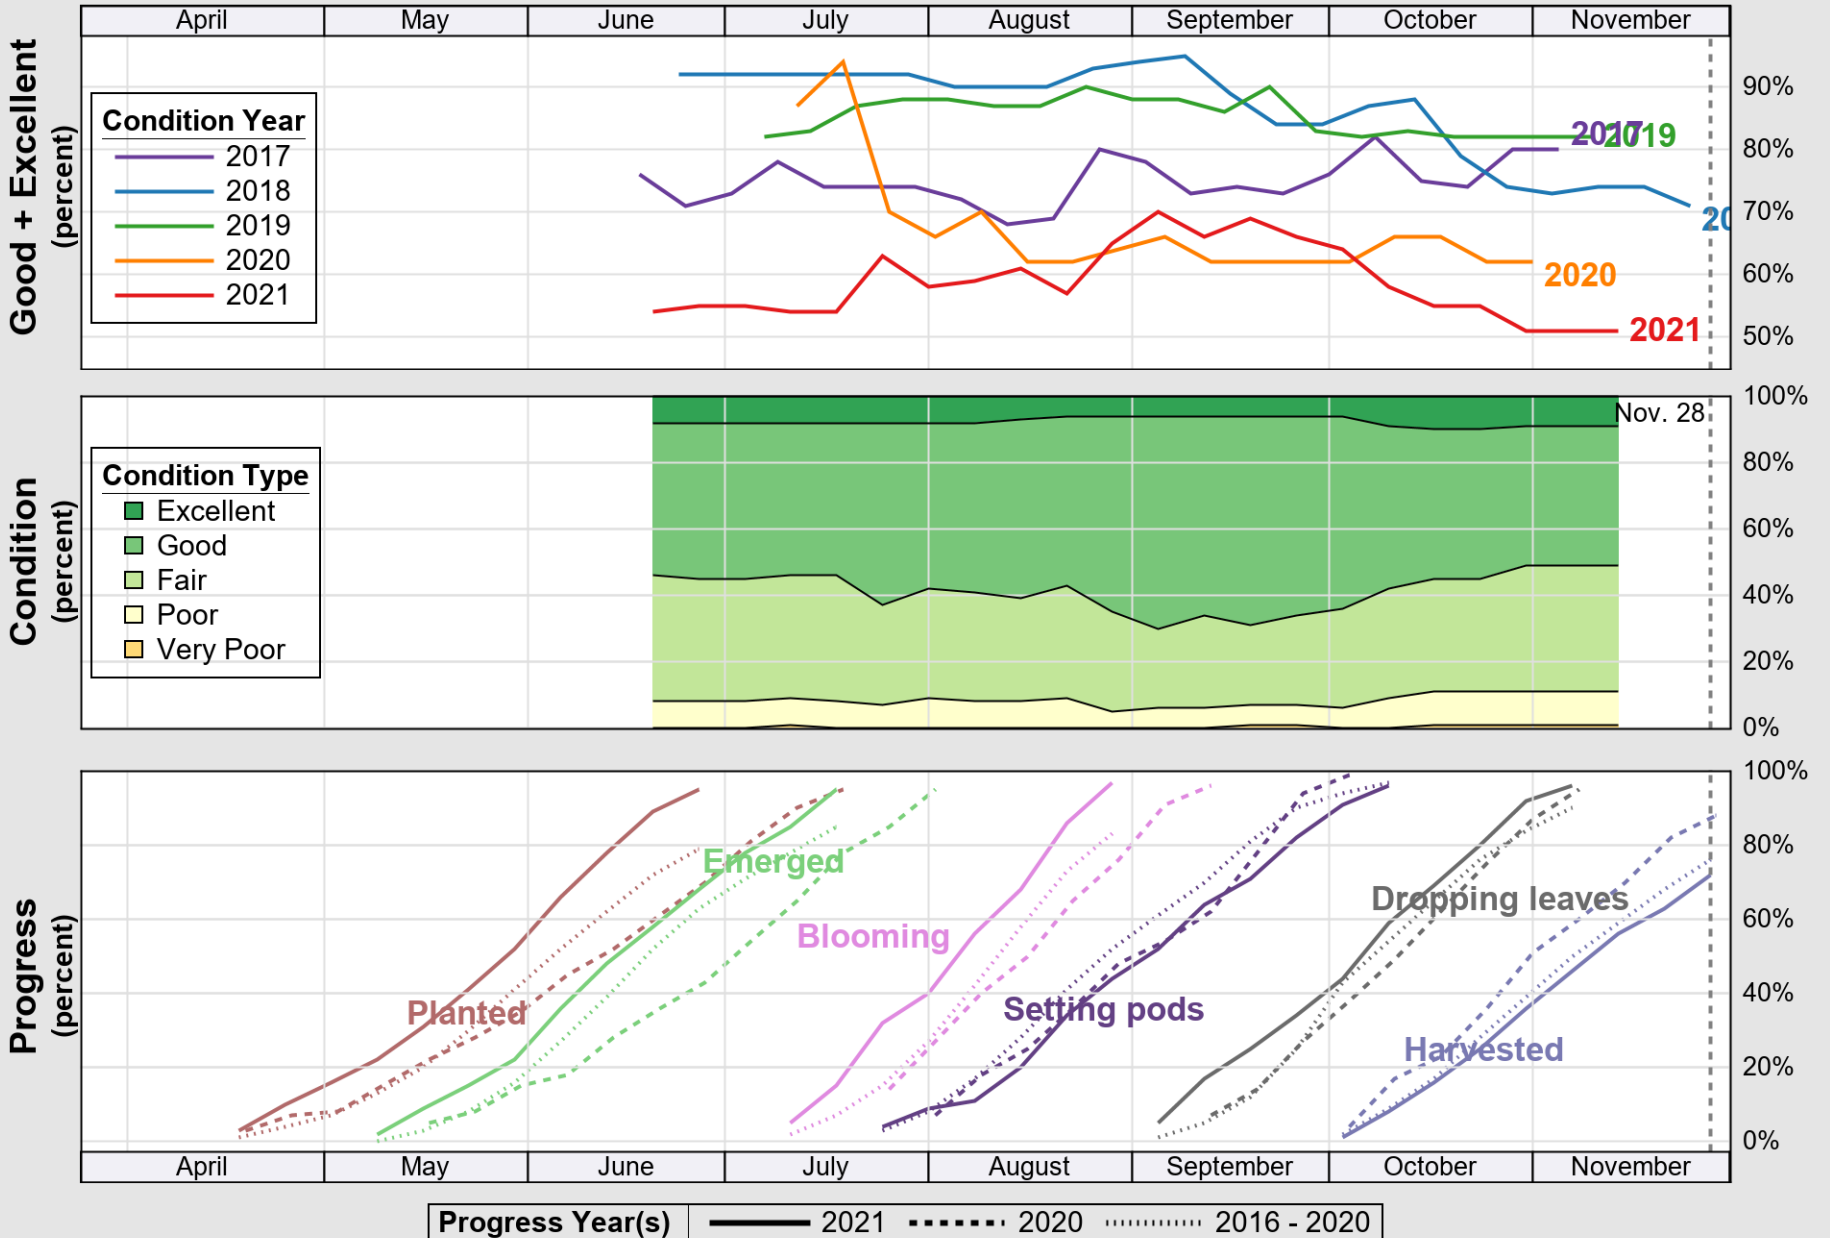

USDA

Crop Progress and Condition: Corn in West Virginia , 2021

NASS

Source: National Agricultural Statistics Service (NASS), Crop Progress Report

Source: National Agricultural Statistics Service (NASS), Crop Progress Report

USDA

Crop Progress and Condition: Soybeans in West Virginia , 2021

NASS

Source: National Agricultural Statistics Service (NASS), Crop Progress Report

USDA

Crop Progress and Condition: Winter Wheat in West Virginia , 2021

NASS

Source: National Agricultural Statistics Service (NASS), Crop Progress Report