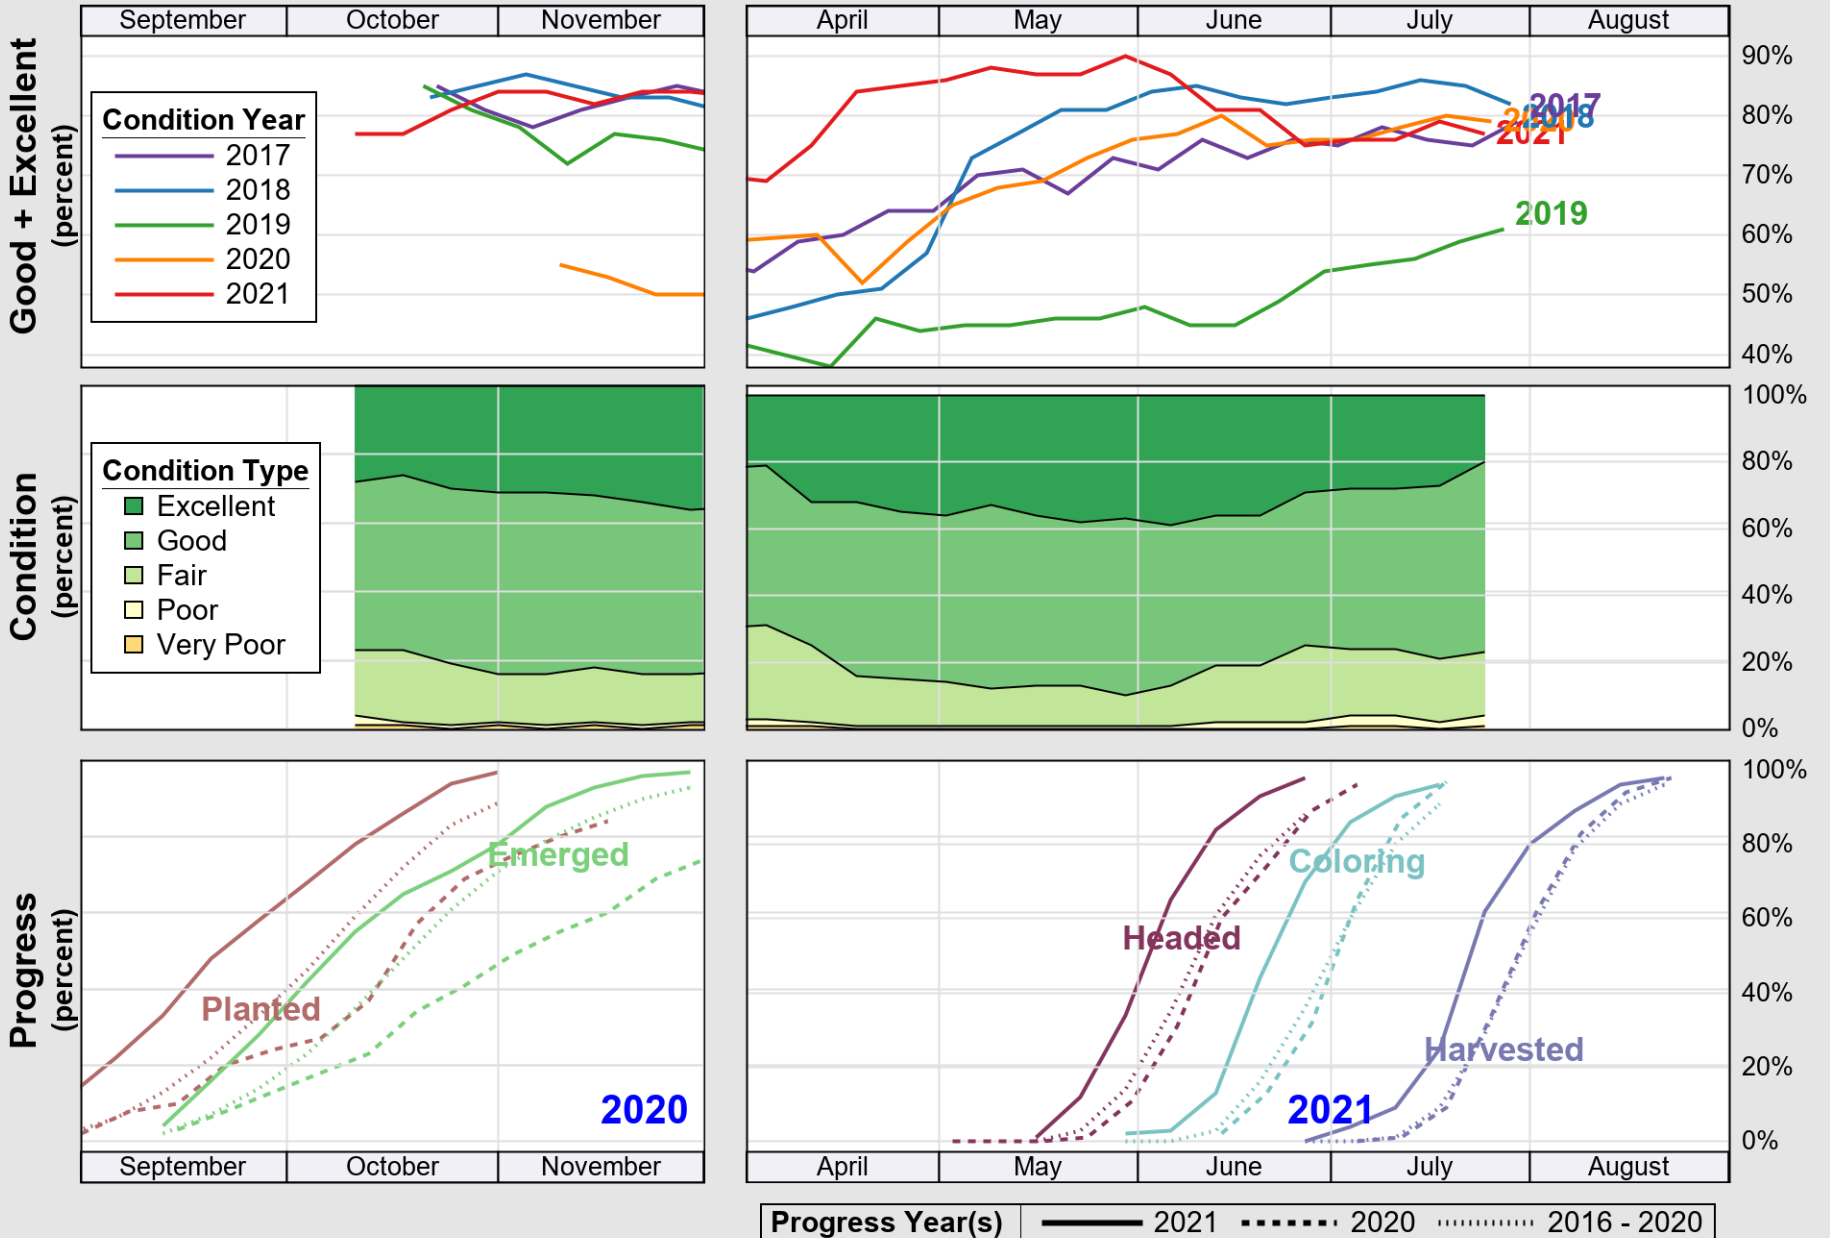

USDA

Crop Progress and Condition: Pasture and Range in Wisconsin , 2021

NASS

Source: National Agricultural Statistics Service (NASS), Crop Progress Report

USDA

Crop Progress and Condition: Soybeans in Wisconsin , 2021

NASS

Source: National Agricultural Statistics Service (NASS), Crop Progress Report

USDA

Crop Progress and Condition: Winter Wheat in Wisconsin , 2021

NASS

Source: National Agricultural Statistics Service (NASS), Crop Progress Report