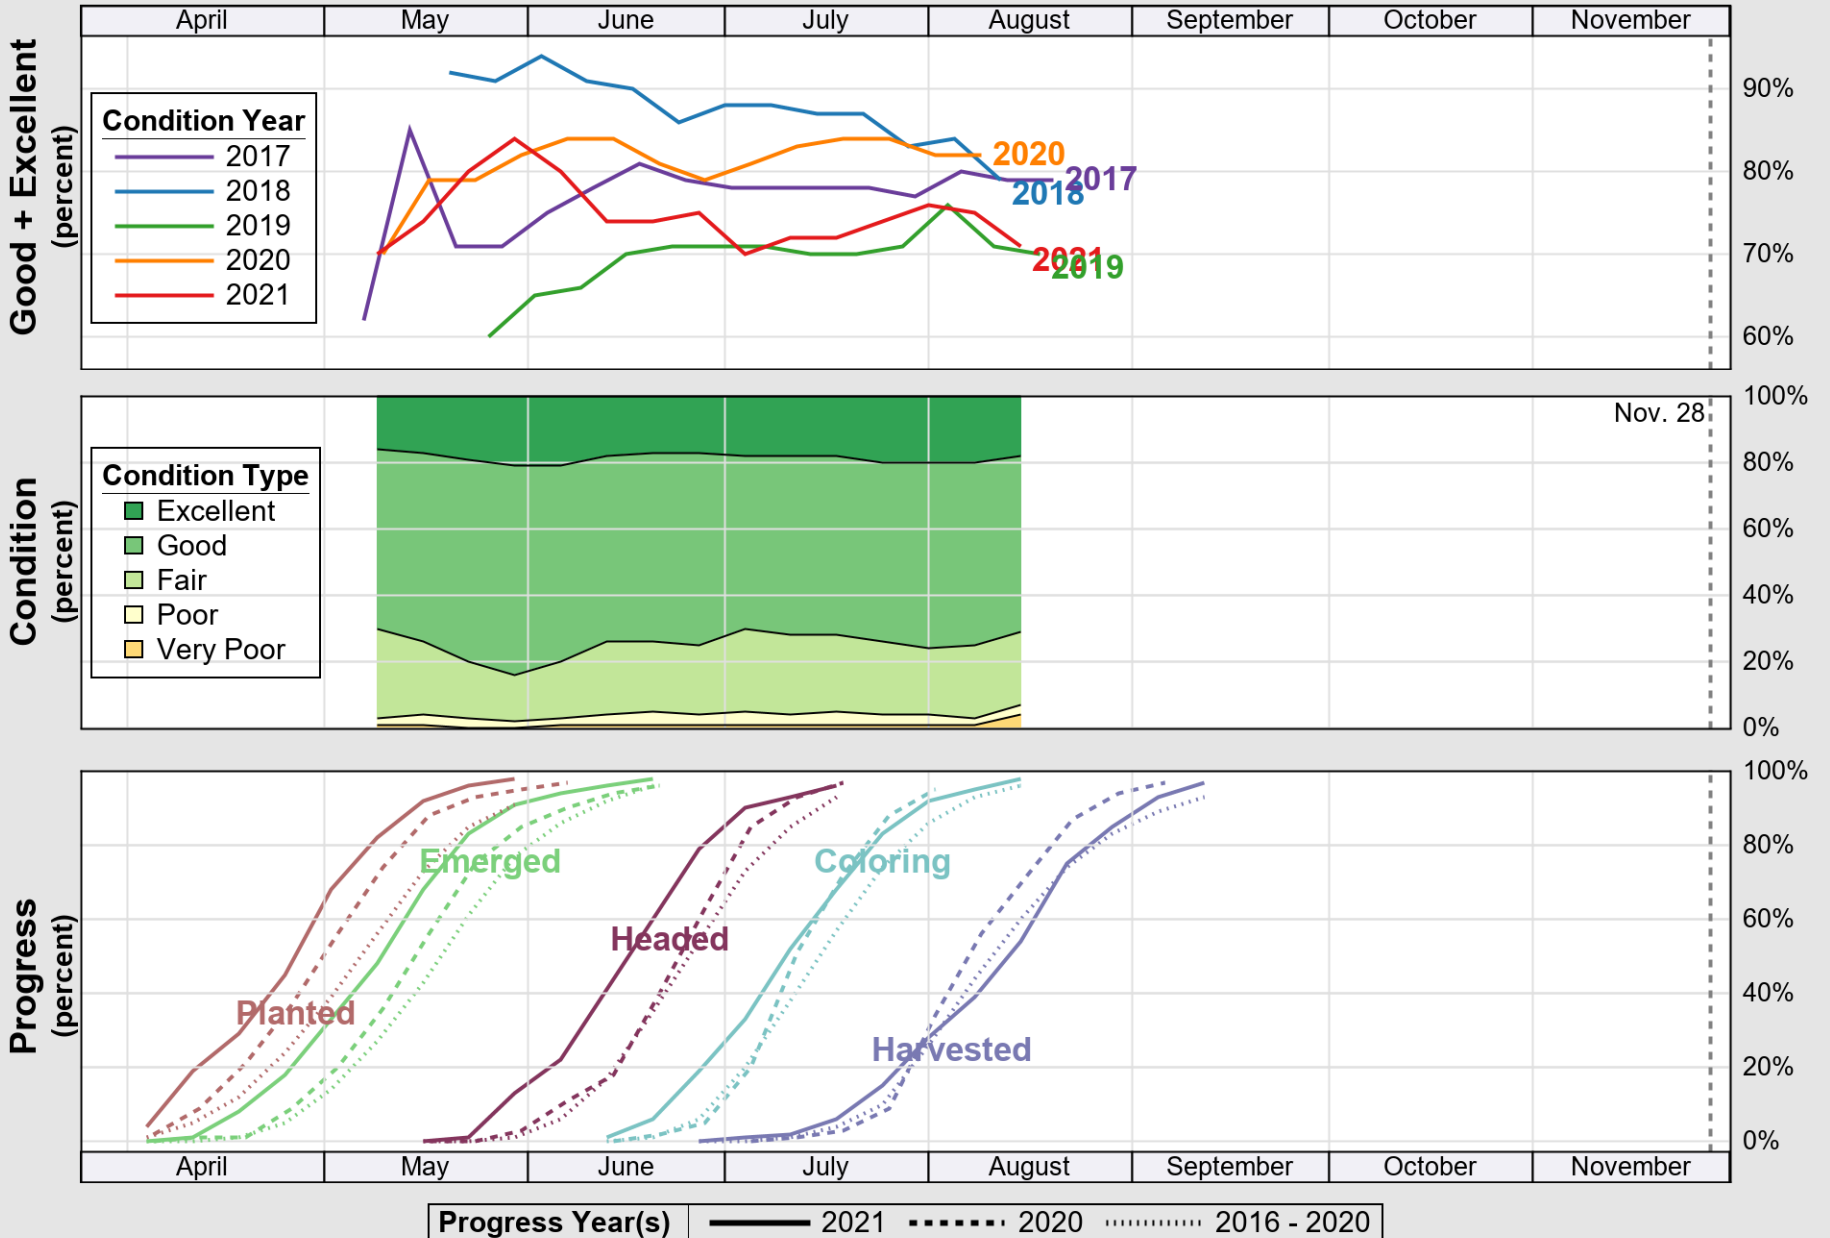

USDA

Crop Progress and Condition: Corn in Wisconsin , 2021

NASS

Source: National Agricultural Statistics Service (NASS), Crop Progress Report

USDA

Crop Progress and Condition: Oats in Wisconsin , 2021

NASS

Source: National Agricultural Statistics Service (NASS), Crop Progress Report

USDA

Crop Progress and Condition: Pasture and Range in Wisconsin , 2021

NASS

Source: National Agricultural Statistics Service (NASS), Crop Progress Report

USDA

Crop Progress and Condition: Soybeans in Wisconsin , 2021

NASS

Source: National Agricultural Statistics Service (NASS), Crop Progress Report

USDA

Crop Progress and Condition: Winter Wheat in Wisconsin , 2021

NASS

Source: National Agricultural Statistics Service (NASS), Crop Progress Report