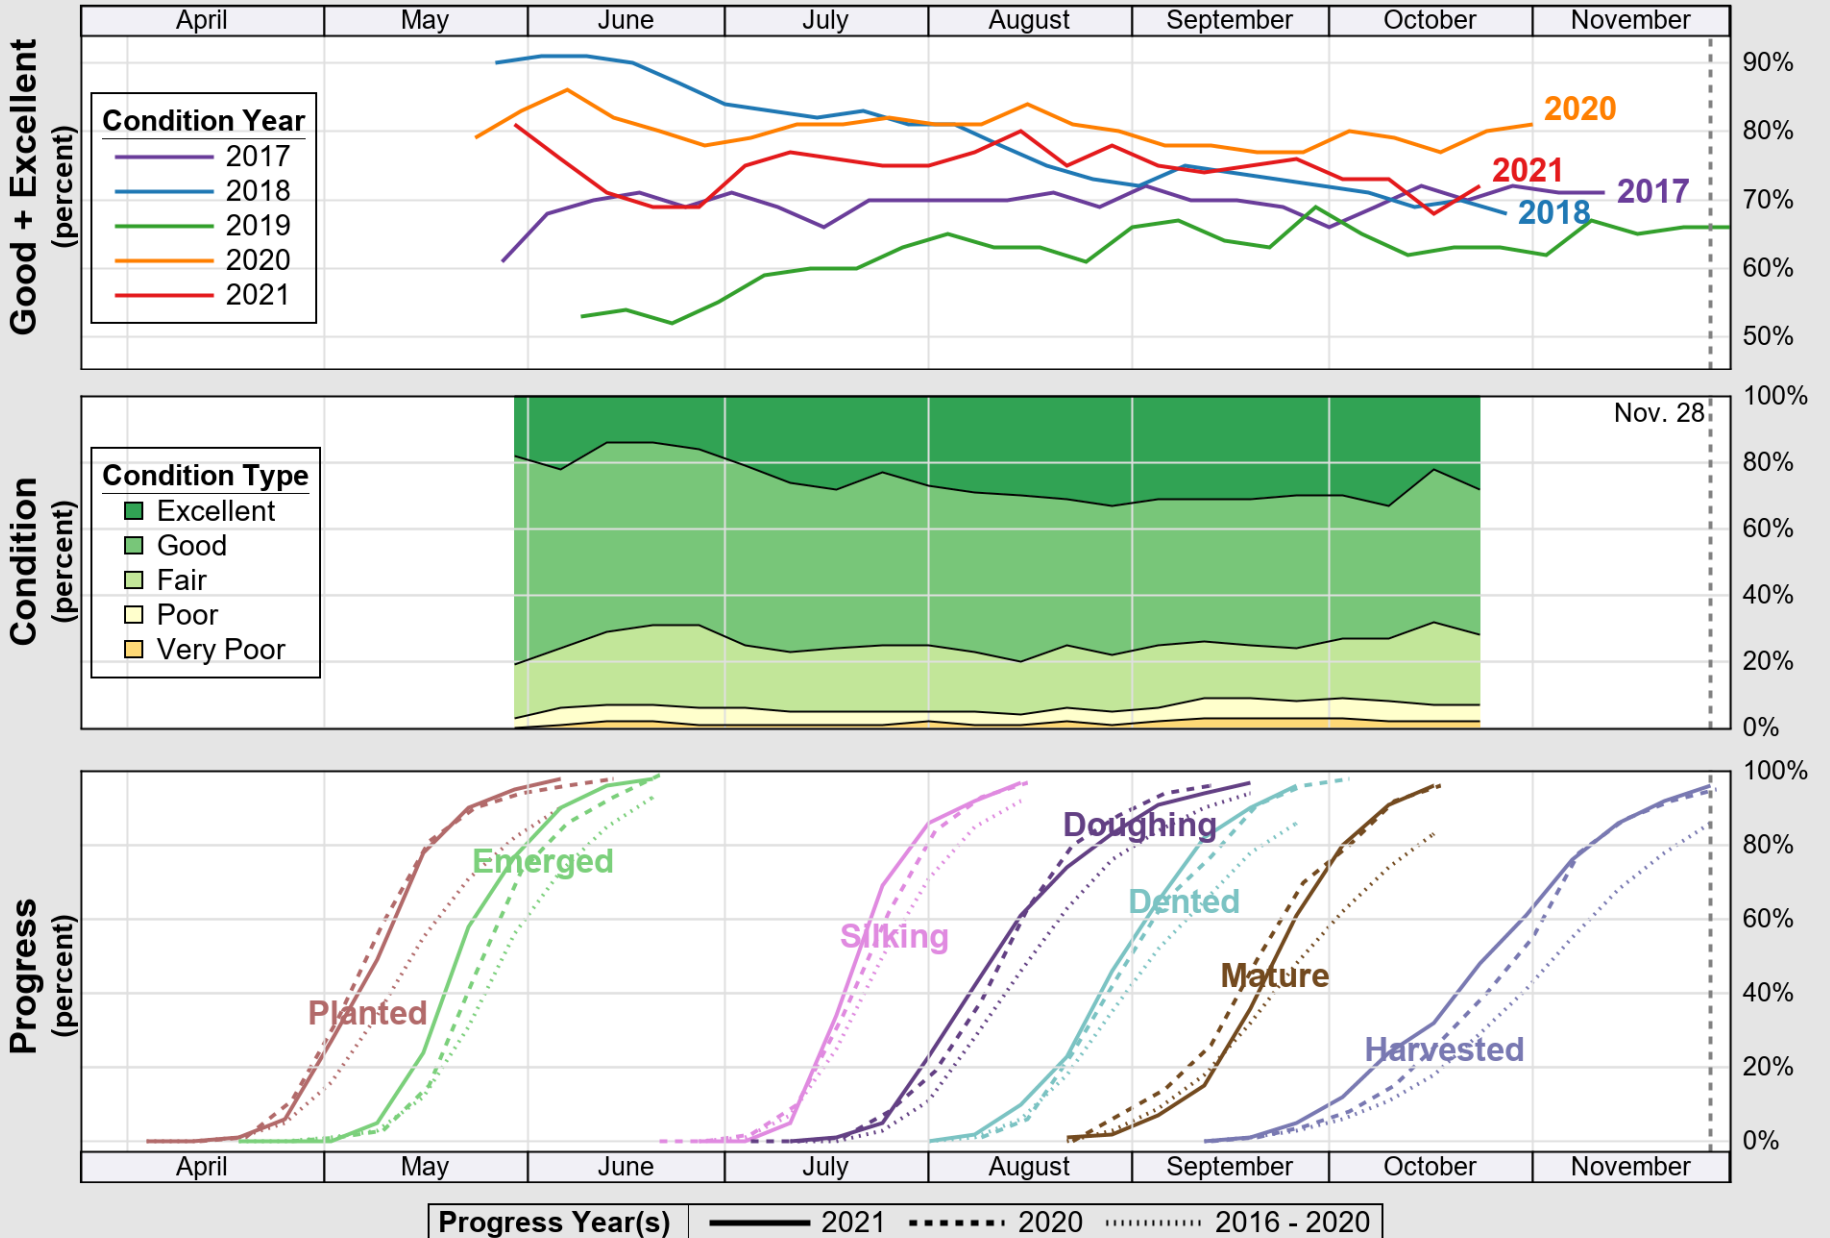

USDA

Crop Progress and Condition: Corn in Wisconsin , 2021

NASS

Source: National Agricultural Statistics Service (NASS), Crop Progress Report

USDA

Crop Progress and Condition: Oats in Wisconsin , 2021

NASS

Source: National Agricultural Statistics Service (NASS), Crop Progress Report

USDA

Crop Progress and Condition: Pasture and Range in Wisconsin , 2021

NASS

Source: National Agricultural Statistics Service (NASS), Crop Progress Report

USDA

Crop Progress and Condition: Soybeans in Wisconsin , 2021

NASS

Source: National Agricultural Statistics Service (NASS), Crop Progress Report

USDA

Crop Progress and Condition: Winter Wheat in Wisconsin , 2021

NASS

Source: National Agricultural Statistics Service (NASS), Crop Progress Report