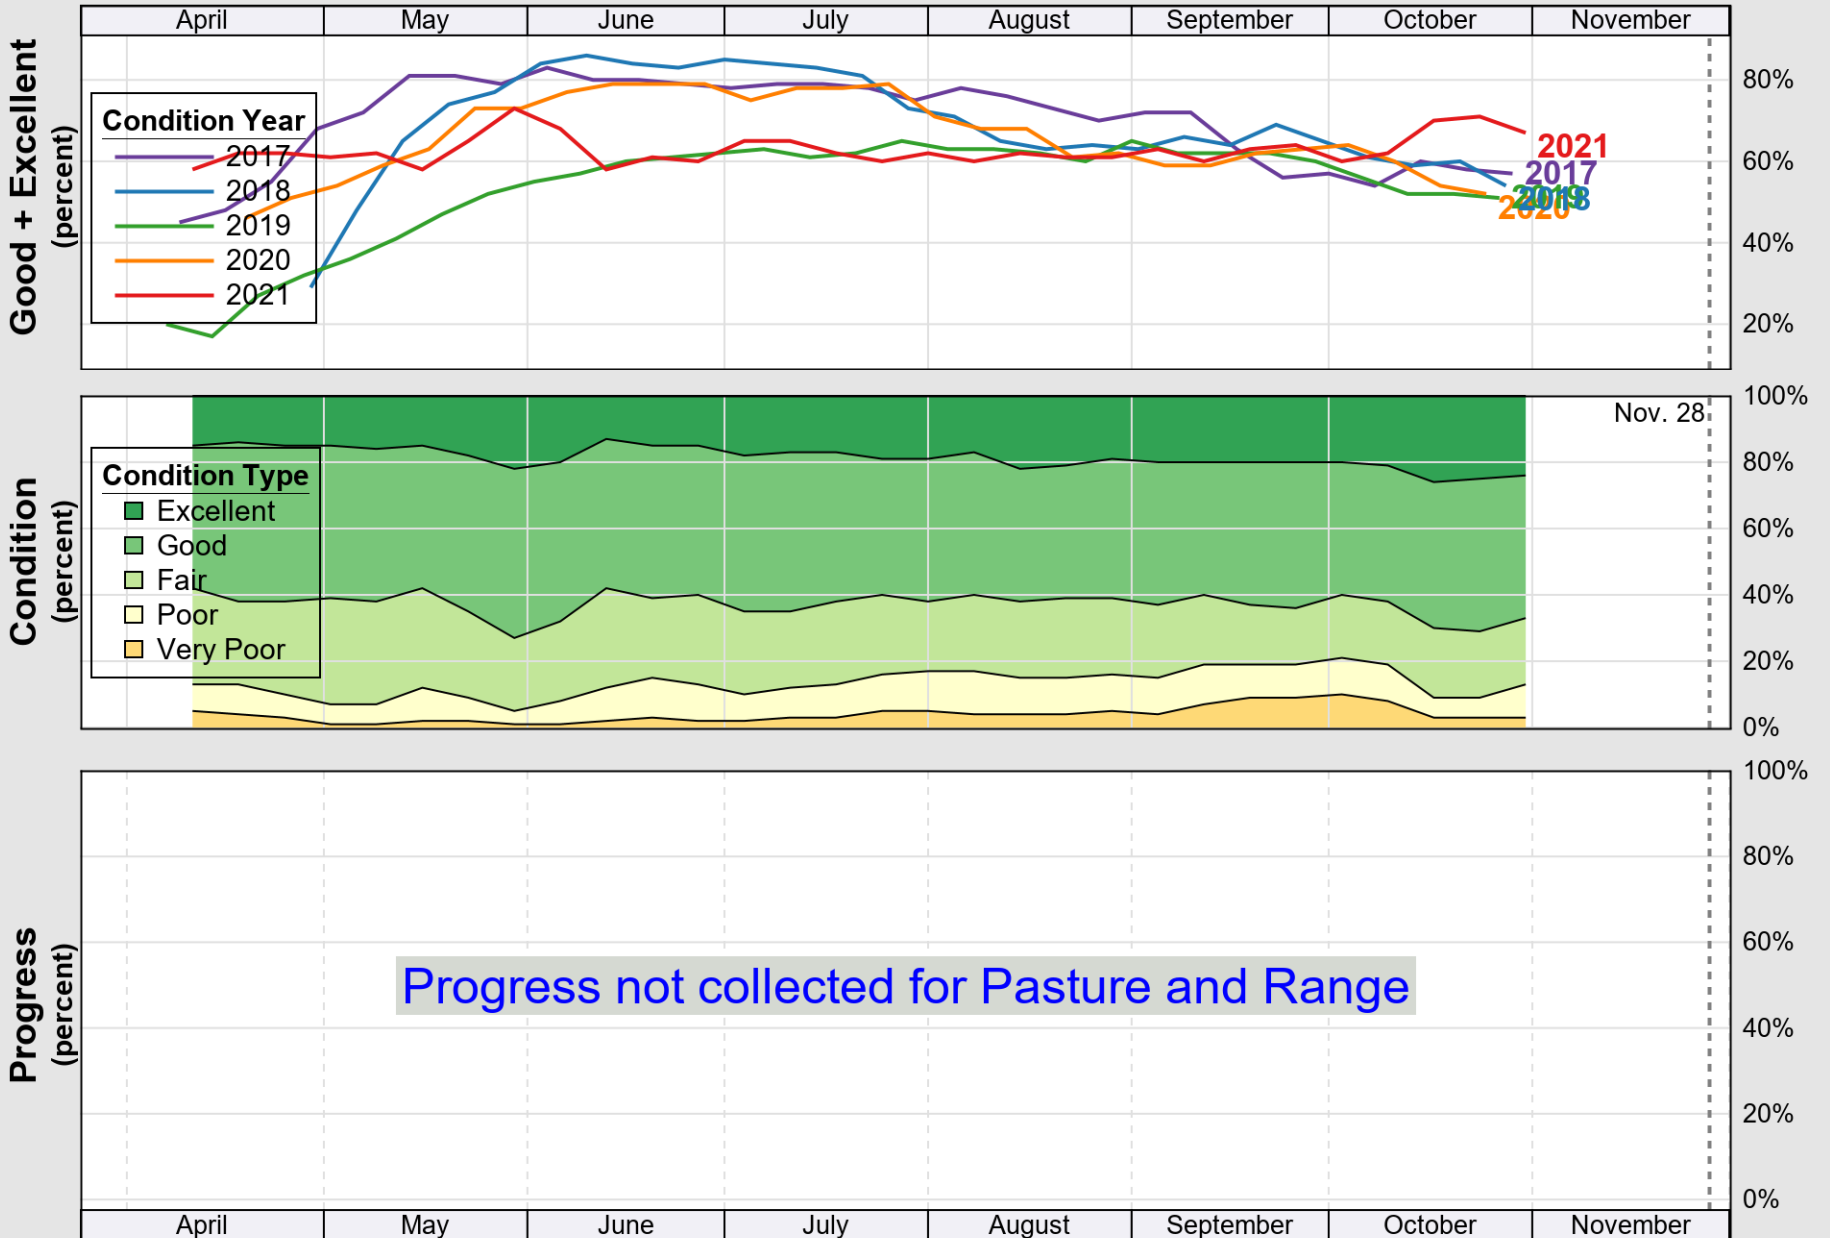

USDA

Crop Progress and Condition: Corn in Wisconsin , 2021

NASS

Source: National Agricultural Statistics Service (NASS), Crop Progress Report

USDA

Crop Progress and Condition: Oats in Wisconsin , 2021

NASS

Source: National Agricultural Statistics Service (NASS), Crop Progress Report

USDA

Crop Progress and Condition: Pasture and Range in Wisconsin , 2021

NASS

Source: National Agricultural Statistics Service (NASS), Crop Progress Report

USDA

Crop Progress and Condition: Soybeans in Wisconsin , 2021

NASS

Source: National Agricultural Statistics Service (NASS), Crop Progress Report

USDA

Crop Progress and Condition: Winter Wheat in Wisconsin , 2021

NASS

Source: National Agricultural Statistics Service (NASS), Crop Progress Report