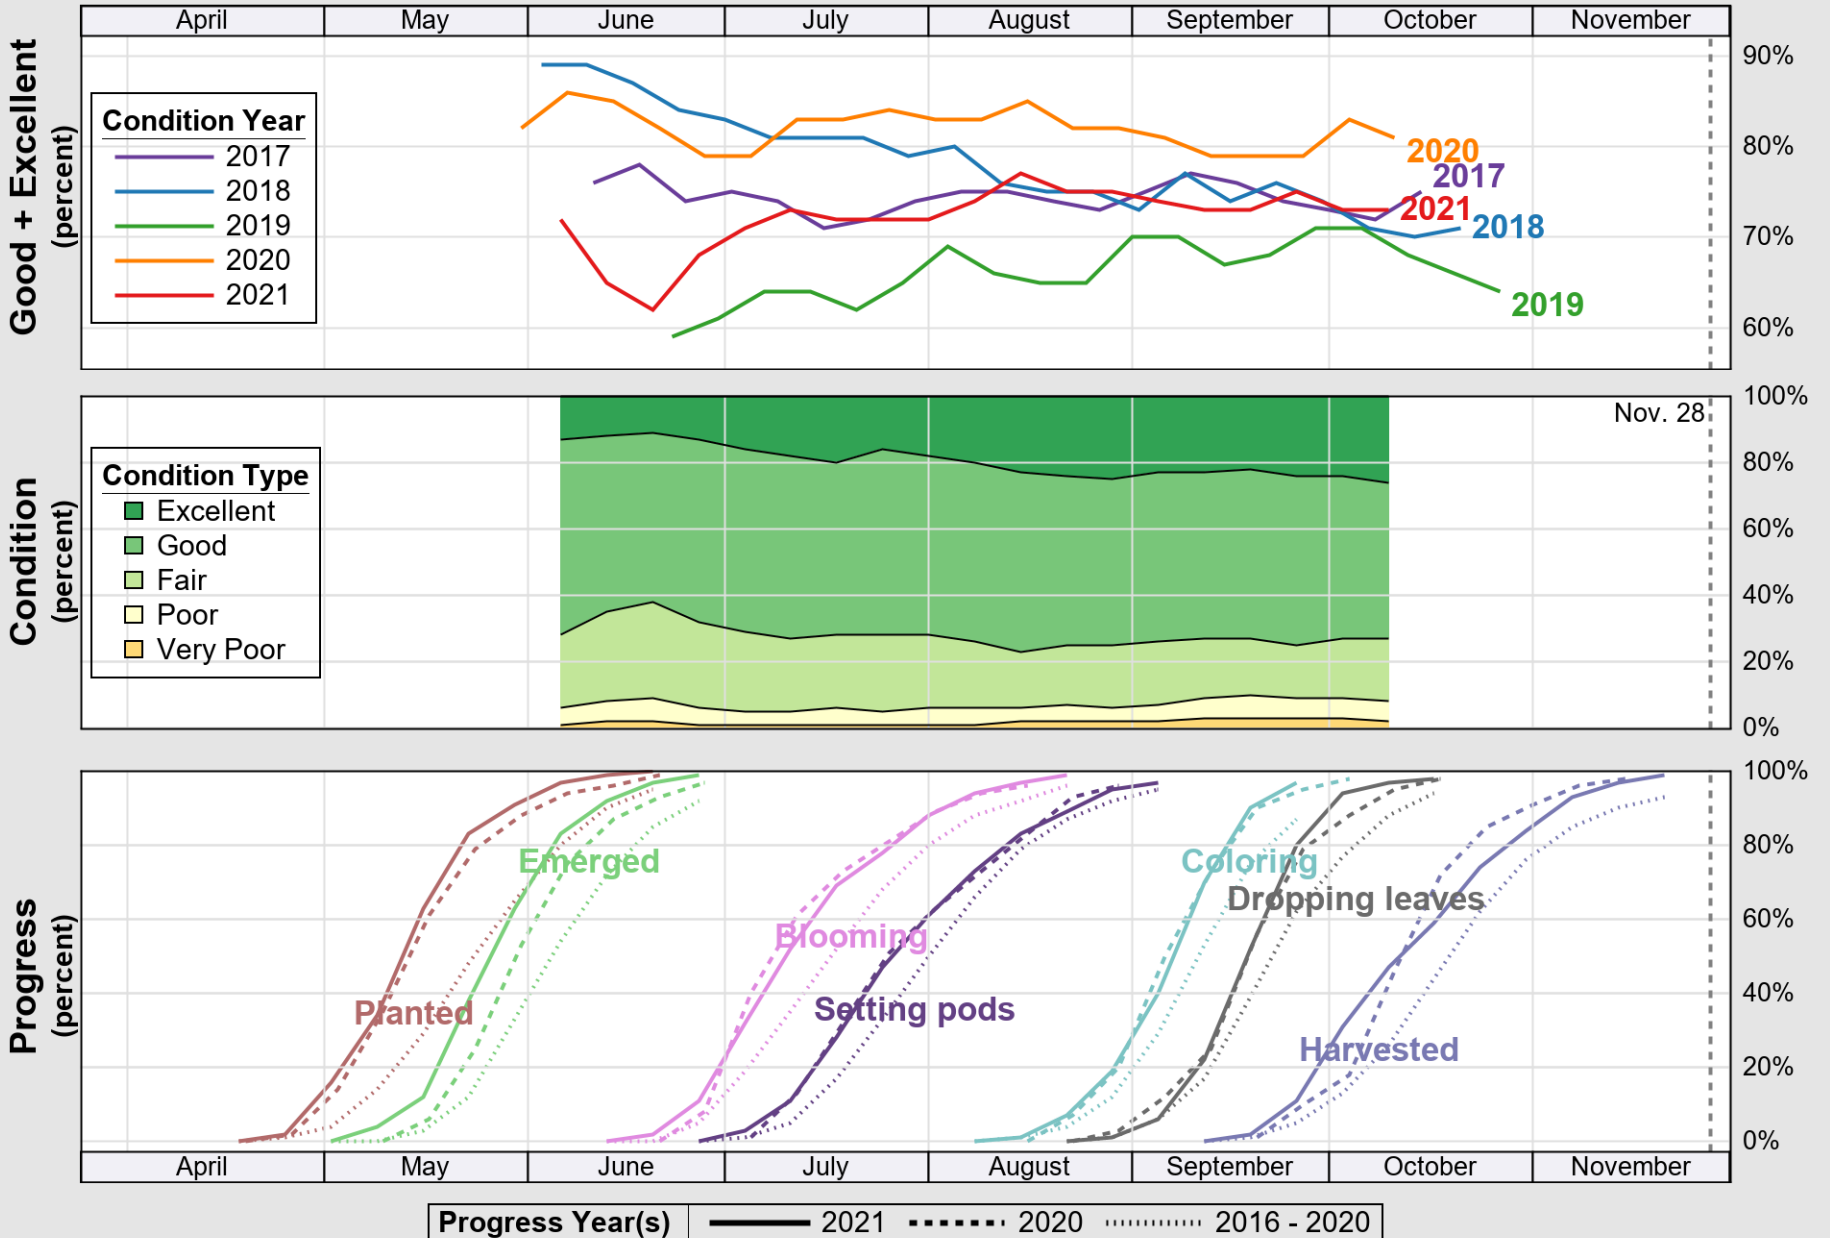

USDA

Crop Progress and Condition: Corn in Wisconsin , 2021

NASS

Source: National Agricultural Statistics Service (NASS), Crop Progress Report

USDA

Crop Progress and Condition: Oats in Wisconsin , 2021

NASS

Source: National Agricultural Statistics Service (NASS), Crop Progress Report

USDA

Crop Progress and Condition: Pasture and Range in Wisconsin , 2021

NASS

Source: National Agricultural Statistics Service (NASS), Crop Progress Report

USDA

Crop Progress and Condition: Soybeans in Wisconsin , 2021

NASS

Source: National Agricultural Statistics Service (NASS), Crop Progress Report

USDA

Crop Progress and Condition: Winter Wheat in Wisconsin , 2021

NASS

Source: National Agricultural Statistics Service (NASS), Crop Progress Report